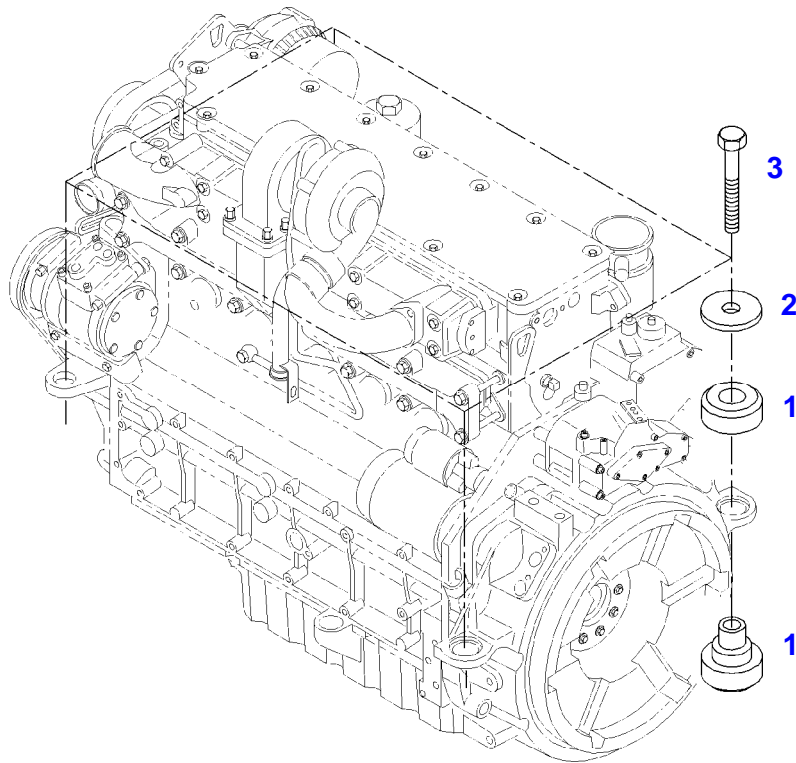

FENDT 714 SCR (732/00101-99999)
35107

035107

Fendt

FENDT 714 SCR (732/00101-99999)

F732000

ENGINE BEARINGS

Page01-0011

Item	Part Number	Qty	Description Comments	Technical Specification
1	72423991	4	ENGINE MOUNT	
2	72318110	4	DISC	
3	72315563	4	HEXAGONAL HEAD BOLT	DIN 931 M12X80-8.8A3L