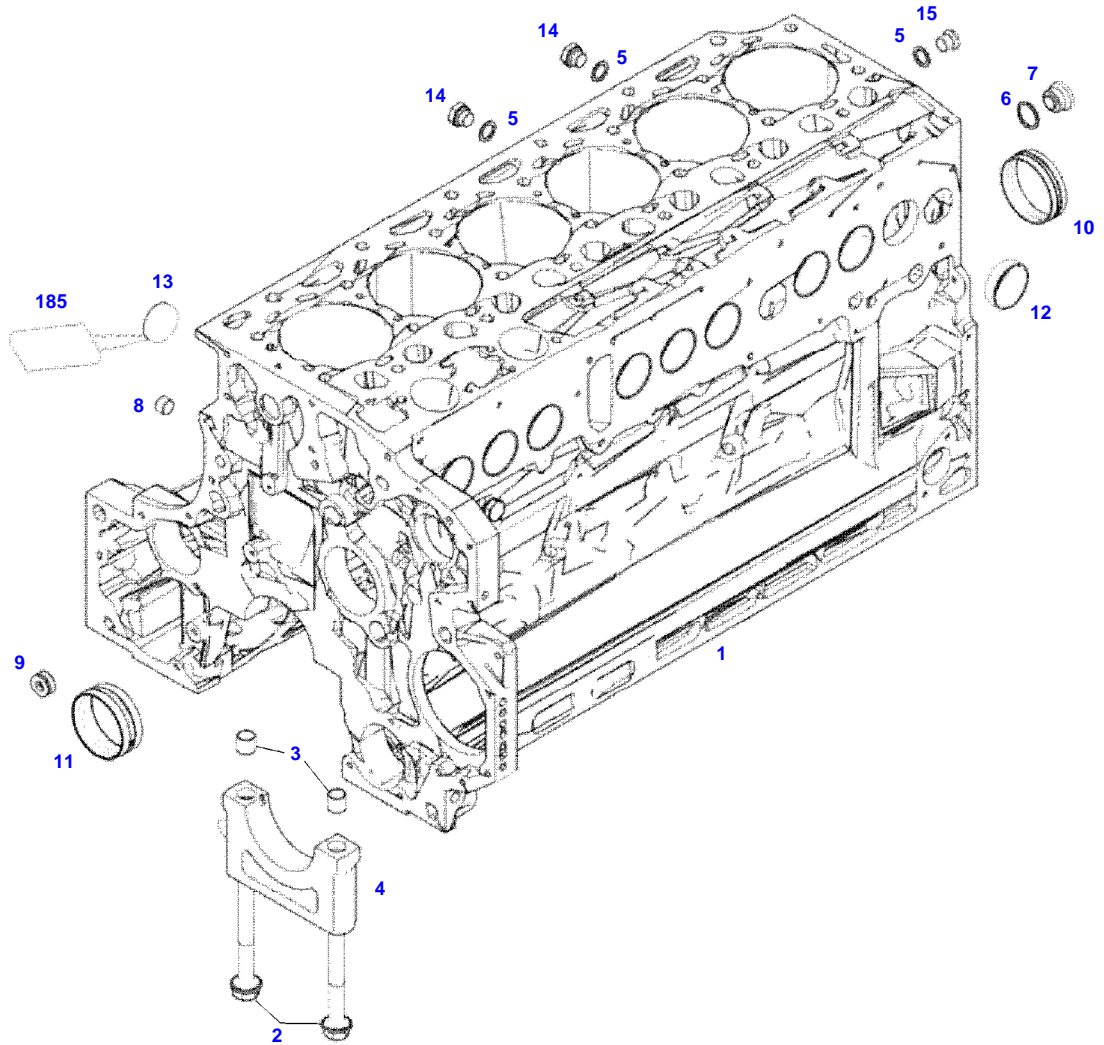

FENDT 714 SCR (732/00101-99999)  
F061411

F061411

Item	Part Number	Qty	Description Comments	Technical Specification
			<b>ENGINE NUMBER</b> <-- 11627666 --> 11727015	
	72605694	1	ENGINE --> 732/1711	TCD6.1L6
	72608986	1	REMANUFACTURED SHORT BLOCK ENGINE --> 732/1711	
	72609270	1	ENGINE <-- 732/1712 --> 732/2146	TCD6.1L6
	72626697	1	ENGINE FLEXI ENGINE <-- 732/2147	TCD6.1L6
1	72616334	1	CRANKCASE ><2-14	
2	72416467	14	HEXAGONAL HEAD BOLT	
3	72344342	14	ADAPTER BUSH	
4			NOT AVAILABLE IN SINGLE PARTS	
5	72456134	3	SEALING WASHER	DIN 7603 D14X20-CU-VERZINNT
6	72439874	1	SEALING WASHER	
7	72455559	1	PLUG SCREW	
8	72429347	2	SCREW M14X1,5	M14X1,5
9	72431135	1	LOCKING PLUG	
10	72615416	6	BEARING BUSHING	
11	72491822	1	BEARING BUSHING	
12	72325325	9	CORE HOLE PLUG	
13	72325326	6	CORE HOLE PLUG	
14	72315799	3	PLUG	DIN 7604 AM14X1,5-A3L
15	72315438	1	PLUG SCREW	DIN 908 M14X1,5-ST
185	72381391	1	THREADLOCKER	LOCTITE 243 10ML

FENDT 714 SCR (732/00101-99999)  
F061411

F061411

Item	Part Number	Qty	Description Comments	Technical Specification
			<b>ENGINE NUMBER</b> <-- 11727016	
	72605694	1	ENGINE --> 732/1711	TCD6.1L6
	72608986	1	REMANUFACTURED SHORT BLOCK ENGINE --> 732/1711	
	72609270	1	ENGINE <-- 732/1712 --> 732/2146	TCD6.1L6
	72626697	1	ENGINE FLEXI ENGINE <-- 732/2147	TCD6.1L6
1	72616334	1	CRANKCASE ><2-14	
2	72416467	14	HEXAGONAL HEAD BOLT	
3	72344342	14	ADAPTER BUSH	
4			NOT AVAILABLE IN SINGLE PARTS	
5	72456134	3	SEALING WASHER	DIN 7603 D14X20-CU-VERZINNT
6	72439874	1	SEALING WASHER	
7	72455559	1	PLUG SCREW	
8	72429347	2	SCREW M14X1,5	M14X1,5
9	72431135	1	LOCKING PLUG	
10	ACP0152940	6	FEMALE BEARING	
11	ACP0152930	1	FEMALE BEARING	
12	72325325	9	CORE HOLE PLUG	
13	72325326	6	CORE HOLE PLUG	
14	72315799	3	PLUG	DIN 7604 AM14X1,5-A3L
15	72315438	1	PLUG SCREW	DIN 908 M14X1,5-ST
185	72381391	1	THREADLOCKER	LOCTITE 243 10ML