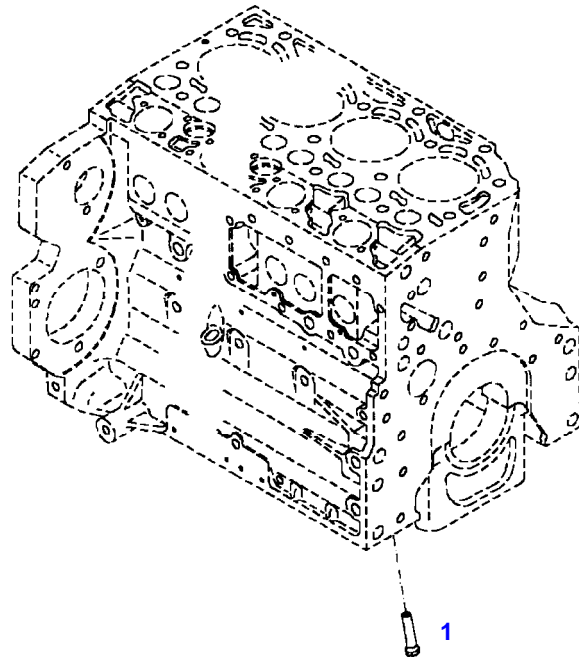

FENDT 714 SCR (732/00101-99999)  
F061411

F061411

Item	Part Number	Qty	Description Comments	Technical Specification
			<b>ENGINE NUMBER</b> <-- 11727016	
	72605694	1	ENGINE --> 732/1711	TCD6.1L6
	72608986	1	REMANUFACTURED SHORT BLOCK ENGINE --> 732/1711	
	72609270	1	ENGINE <-- 732/1712 --> 732/2146	TCD6.1L6
	72626697	1	ENGINE FLEXI ENGINE <-- 732/2147	TCD6.1L6
1	72616334	1	CRANKCASE ><2-14	
2	72416467	14	HEXAGONAL HEAD BOLT	
3	72344342	14	ADAPTER BUSH	
4			NOT AVAILABLE IN SINGLE PARTS	
5	72456134	3	SEALING WASHER	DIN 7603 D14X20-CU-VERZINNT
6	72439874	1	SEALING WASHER	
7	72455559	1	PLUG SCREW	
8	72429347	2	SCREW M14X1,5	M14X1,5
9	72431135	1	LOCKING PLUG	
10	ACP0152940	6	FEMALE BEARING	
11	ACP0152930	1	FEMALE BEARING	
12	72325325	9	CORE HOLE PLUG	
13	72325326	6	CORE HOLE PLUG	
14	72315799	3	PLUG	DIN 7604 AM14X1,5-A3L
15	72315438	1	PLUG SCREW	DIN 908 M14X1,5-ST
185	72381391	1	THREADLOCKER	LOCTITE 243 10ML

Item	Part Number	Qty	Description Comments	Technical Specification
<b>BLANKING PARTS</b>				
1	72627515	1	CORE HOLE PLUG	
2	72315088	2	SEALING WASHER	DIN 7603 A10X13,5-CU
3	72323677	2	PLUG	
4	72631860	2	THREADED PIN	
185	72325403	1	SAFE.LOCK AGENT	