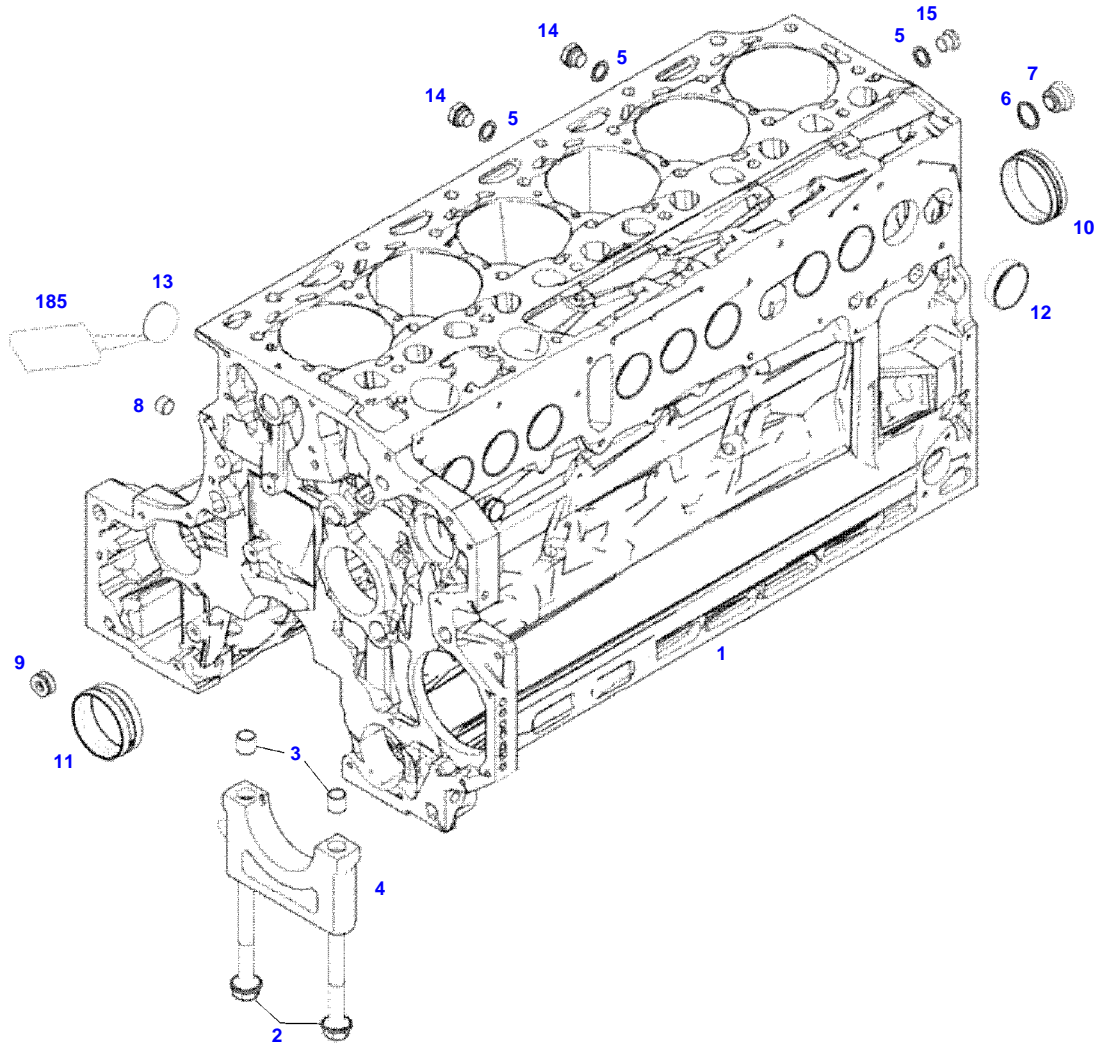

FENDT 714 SCR (732/00101-99999)
F061411

F061411

Item	Part Number	Qty	Description Comments	Technical Specification
			ENGINE NUMBER <-- 11627666 --> 11727015	
	72605694	1	ENGINE --> 732/1711	TCD6.1L6
	72608986	1	REMANUFACTURED SHORT BLOCK ENGINE --> 732/1711	
	72609270	1	ENGINE <-- 732/1712 --> 732/2146	TCD6.1L6
	72626697	1	ENGINE FLEXI ENGINE <-- 732/2147	TCD6.1L6
1	72616334	1	CRANKCASE ><2-14	
2	72416467	14	HEXAGONAL HEAD BOLT	
3	72344342	14	ADAPTER BUSH	
4			NOT AVAILABLE IN SINGLE PARTS	
5	72456134	3	SEALING WASHER	DIN 7603 D14X20-CU-VERZINNT
6	72439874	1	SEALING WASHER	
7	72455559	1	PLUG SCREW	
8	72429347	2	SCREW M14X1,5	M14X1,5
9	72431135	1	LOCKING PLUG	
10	72615416	6	BEARING BUSHING	
11	72491822	1	BEARING BUSHING	
12	72325325	9	CORE HOLE PLUG	
13	72325326	6	CORE HOLE PLUG	
14	72315799	3	PLUG	DIN 7604 AM14X1,5-A3L
15	72315438	1	PLUG SCREW	DIN 908 M14X1,5-ST
185	72381391	1	THREADLOCKER	LOCTITE 243 10ML