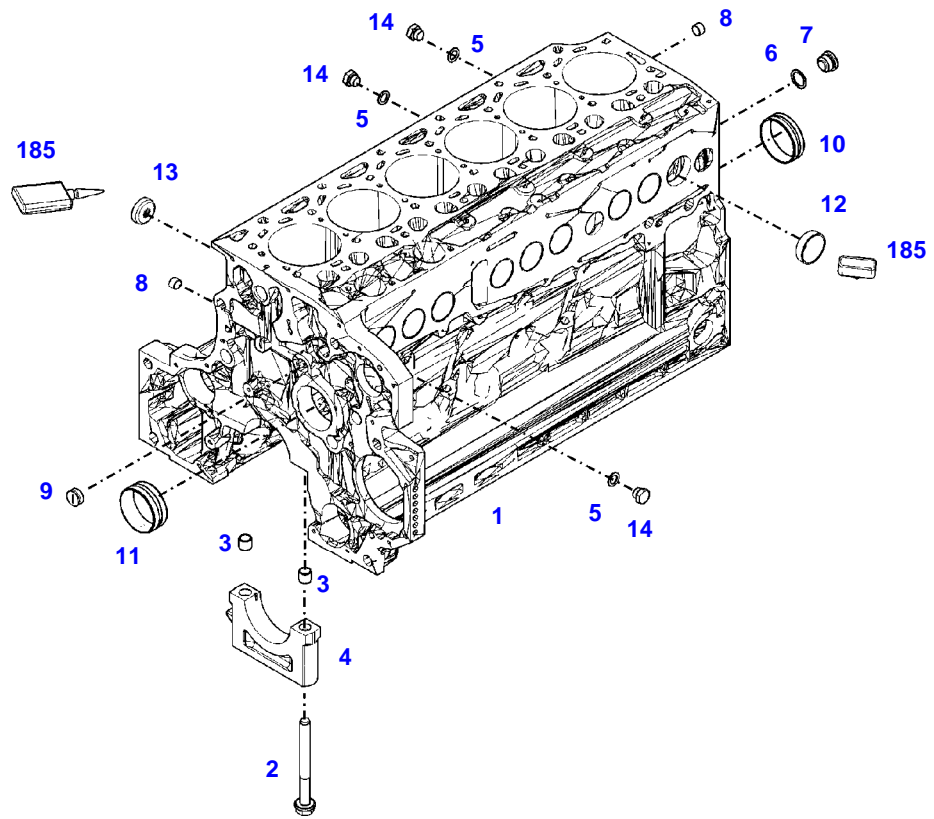

FENDT 714 SCR (732/00101-99999)  
41239

041239

Item	Part Number	Qty	Description Comments	Technical Specification
			<b>ENGINE NUMBER</b> --> 11227851	
	72442864	1	ENGINE --> 732/1001	TCD6.1L6
	72605694	1	ENGINE <-- 732/1002	TCD6.1L6
	72608986	1	REMANUFACTURED SHORT BLOCK ENGINE <-- 732/1002	
1	72486485	1	CRANKCASE ><2-14 ENG.NO. --> 11081905	
	72494059	1	CRANKCASE ><2-14 ENG.NO. <-- 11081906	
2	72416467	14	HEXAGONAL HEAD BOLT	
3	72344342	14	ADAPTER BUSH	
4			NOT AVAILABLE IN SINGLE PARTS	
5	72456134	3	SEALING WASHER	DIN 7603 D14X20-CU-VERZINNT
6	72439874	1	SEALING WASHER	
7	72455559	1	PLUG SCREW	
8	72429347	2	SCREW M14X1,5	M14X1,5
9	72431135	1	LOCKING PLUG	
10	72416469	6	BEARING BUSHING	
11	72479363	1	BEARING BUSHING ENG.NO. --> 11081905	
	72491822	1	BEARING BUSHING ENG.NO. <-- 11081906	
12	72325325	9	CORE HOLE PLUG	
13	72325326	6	CORE HOLE PLUG	
14	72315799	3	PLUG	DIN 7604 AM14X1,5-A3L
185	72381391	1	THREADLOCKER	LOCTITE 243 10ML

FENDT 714 SCR (732/00101-99999)  
41239

041239

Item	Part Number	Qty	Description Comments	Technical Specification
			<b>ENGINE NUMBER</b> <-- 11227852 --> 11627665	
	72605694	1	ENGINE --> 732/1711	TCD6.1L6
	72608986	1	REMANUFACTURED SHORT BLOCK ENGINE --> 732/1711	
	72609270	1	ENGINE <-- 732/1712 --> 732/2146	TCD6.1L6
	72626697	1	ENGINE FLEXI ENGINE <-- 732/2147	TCD6.1L6
1	72497419	1	CRANKCASE ><2-14	
2	72416467	14	HEXAGONAL HEAD BOLT	
3	72344342	14	ADAPTER BUSH	
4			NOT AVAILABLE IN SINGLE PARTS	
5	72456134	3	SEALING WASHER	DIN 7603 D14X20-CU-VERZINNT
6	72439874	1	SEALING WASHER	
7	72455559	1	PLUG SCREW	
8	72429347	2	SCREW M14X1,5	M14X1,5
9	72431135	1	LOCKING PLUG	
10	72497417	6	BEARING BUSHING	
11	72491822	1	BEARING BUSHING	
12	72325325	9	CORE HOLE PLUG	
13	72325326	6	CORE HOLE PLUG	
14	72315799	3	PLUG	DIN 7604 AM14X1,5-A3L
185	72381391	1	THREADLOCKER	LOCTITE 243 10ML