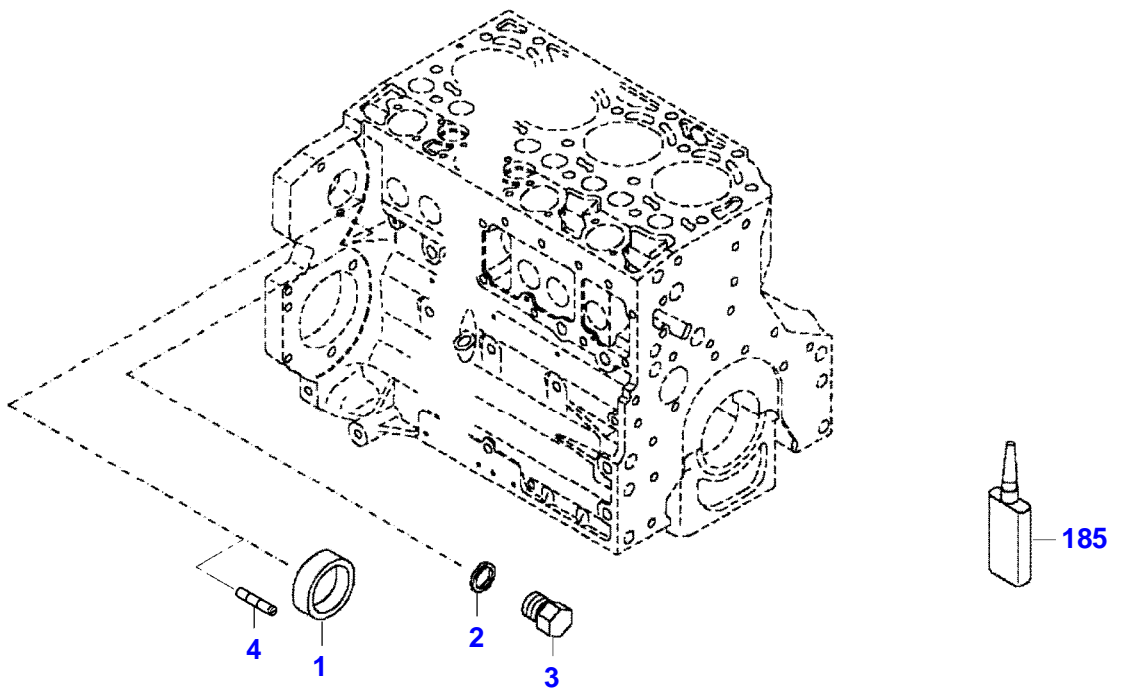

FENDT 714 SCR (732/00101-99999)  
F061411

F061411

Item	Part Number	Qty	Description Comments	Technical Specification
			<b>ENGINE NUMBER</b> <-- 11727016	
	72605694	1	ENGINE --> 732/1711	TCD6.1L6
	72608986	1	REMANUFACTURED SHORT BLOCK ENGINE --> 732/1711	
	72609270	1	ENGINE <-- 732/1712 --> 732/2146	TCD6.1L6
	72626697	1	ENGINE FLEXI ENGINE <-- 732/2147	TCD6.1L6
1	72616334	1	CRANKCASE ><2-14	
2	72416467	14	HEXAGONAL HEAD BOLT	
3	72344342	14	ADAPTER BUSH	
4			NOT AVAILABLE IN SINGLE PARTS	
5	72456134	3	SEALING WASHER	DIN 7603 D14X20-CU-VERZINNT
6	72439874	1	SEALING WASHER	
7	72455559	1	PLUG SCREW	
8	72429347	2	SCREW M14X1,5	M14X1,5
9	72431135	1	LOCKING PLUG	
10	ACP0152940	6	FEMALE BEARING	
11	ACP0152930	1	FEMALE BEARING	
12	72325325	9	CORE HOLE PLUG	
13	72325326	6	CORE HOLE PLUG	
14	72315799	3	PLUG	DIN 7604 AM14X1,5-A3L
15	72315438	1	PLUG SCREW	DIN 908 M14X1,5-ST
185	72381391	1	THREADLOCKER	LOCTITE 243 10ML

Item	Part Number	Qty	Description Comments	Technical Specification
<b>BLANKING PARTS</b>				
1	72627515	1	CORE HOLE PLUG	
2	72315088	2	SEALING WASHER	DIN 7603 A10X13,5-CU
3	72323677	2	PLUG	
4	72631860	2	THREADED PIN	
185	72325403	1	SAFE.LOCK AGENT	