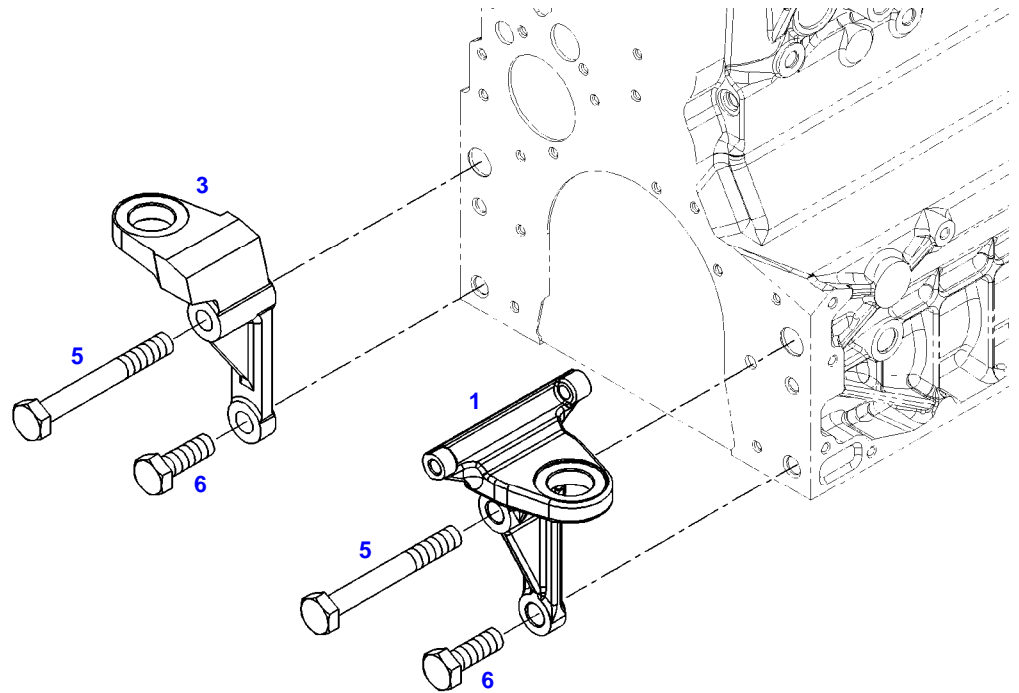

FENDT 714 SCR (732/00101-99999)
38791

038791

Item	Part Number	Qty	Description Comments	Technical Specification
1	72442925	1	ENGINE SUSPENSION LEFT	
3	72423955	1	ENGINE SUSPENSION RIGHT	
5	72374294	2	HEXAGONAL HEAD BOLT	DIN 931-M16X85 GWA-10.9
6	72418408	2	HEXAGONAL HEAD BOLT	DIN 933 M16X40 GWA-10.9