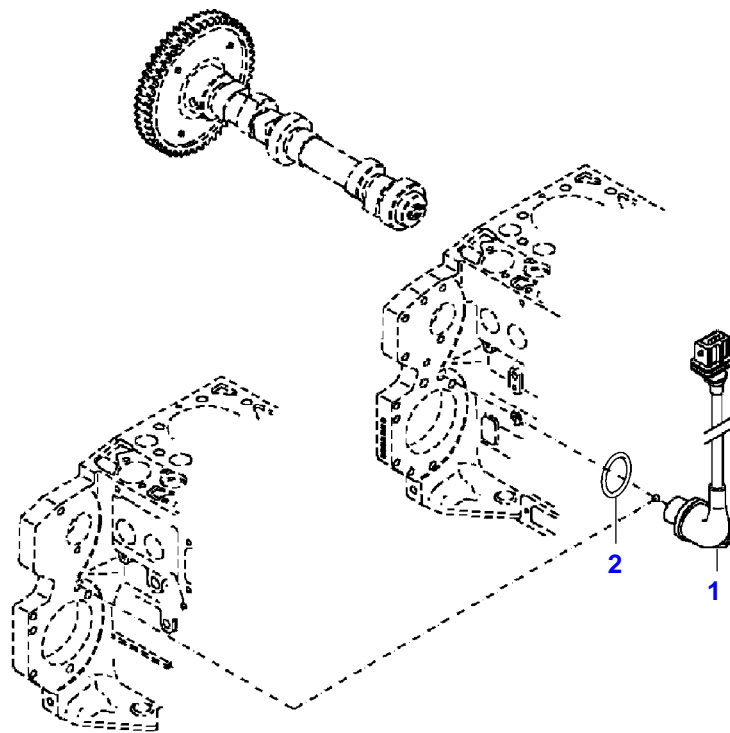

Item	Part Number	Qty	Description Comments	Technical Specification
<b>BLANKING PARTS</b>				
1	72627515	1	CORE HOLE PLUG	
2	72315088	2	SEALING WASHER	DIN 7603 A10X13,5-CU
3	72323677	2	PLUG	
4	72631860	2	THREADED PIN	
185	72325403	1	SAFE.LOCK AGENT	

038791

<b>Item</b>	<b>Part Number</b>	<b>Qty</b>	<b>Description Comments</b>	<b>Technical Specification</b>
1	72442925	1	ENGINE SUSPENSION LEFT	
3	72423955	1	ENGINE SUSPENSION RIGHT	
5	72374294	2	HEXAGONAL HEAD BOLT	DIN 931-M16X85 GWA-10.9
6	72418408	2	HEXAGONAL HEAD BOLT	DIN 933 M16X40 GWA-10.9

---

Item	Part Number	Qty	Description Comments	Technical Specification
1	72423991	4	ENGINE MOUNT	
2	72318110	4	DISC	
3	72315563	4	HEXAGONAL HEAD BOLT	DIN 931 M12X80-8.8A3L

Thank you so much for reading.  
Please click the “Buy Now!”  
button below to download the  
complete manual.