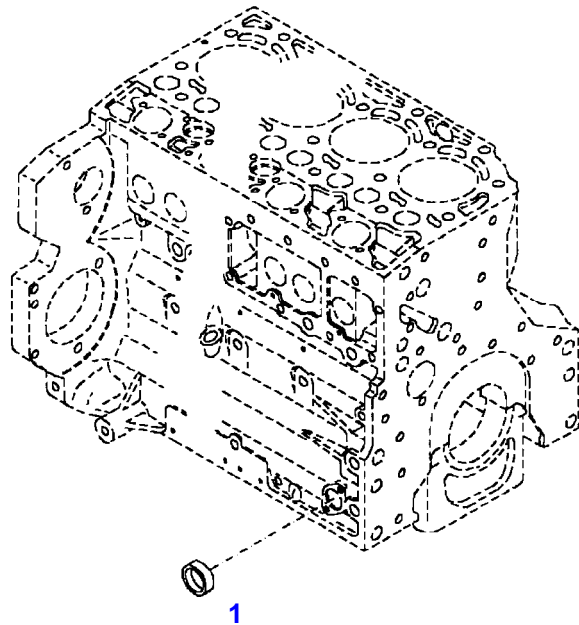

FENDT 714 SCR (732/00101-99999)
40194

040194

Fendt

FENDT 714 SCR (732/00101-99999)

F732000

CRANKCASE

Page01-0007

Item	Part Number	Qty	Description Comments
			LOCKING PLUG
1	72325326	1	CORE HOLE PLUG
185	72325403	1	SAFE.LOCK AGENT