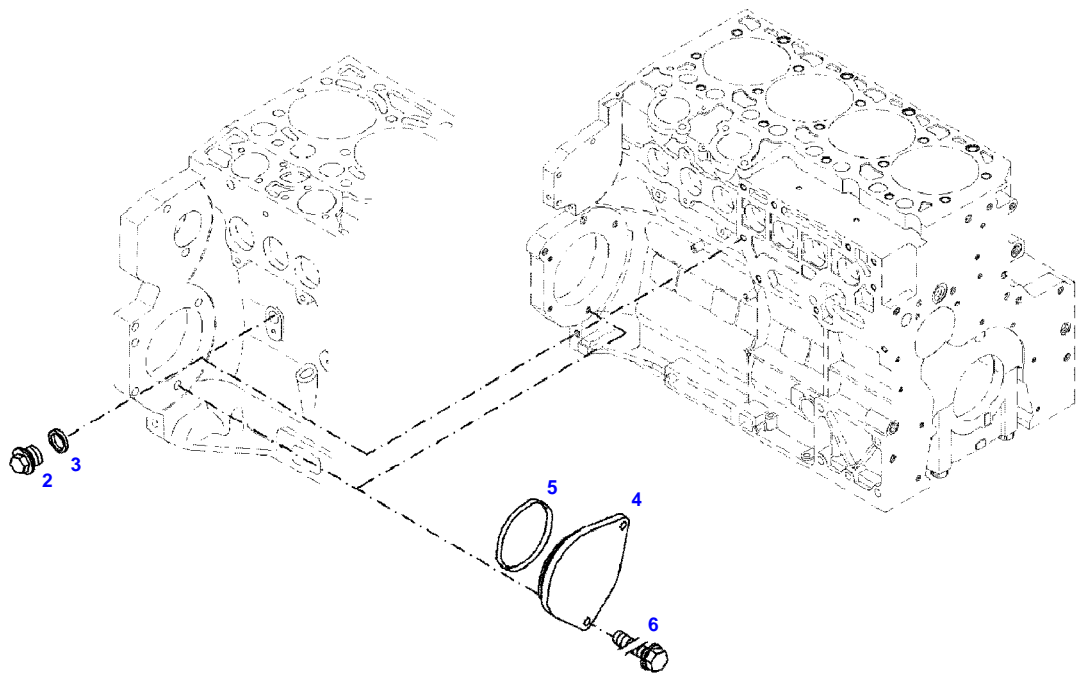

Page01-0007

---

Item	Part Number	Qty	Description Comments
			LOCKING PLUG
1	72325326	1	CORE HOLE PLUG
185	72325403	1	SAFE.LOCK AGENT

FENDT 714 SCR (732/00101-99999)  
F51577

051577

Item	Part Number	Qty	Description Comments	Technical Specification
<b>BLANKING PARTS</b>				
2	72315799	1	PLUG NOT NEEDED WITH AIR BRAKE	DIN 7604 AM14X1,5-A3L
3	72315094	1	SEALING WASHER NOT NEEDED WITH AIR BRAKE	DIN 7603 A14X18-CU
4	72431648	1	COVER NOT NEEDED WITH AIR BRAKE	
5	72416472	1	SEAL 96X4MM NOT NEEDED WITH AIR BRAKE	
6	72438057	2	HEXAGONAL HEAD BOLT NOT NEEDED WITH AIR BRAKE	M10X20