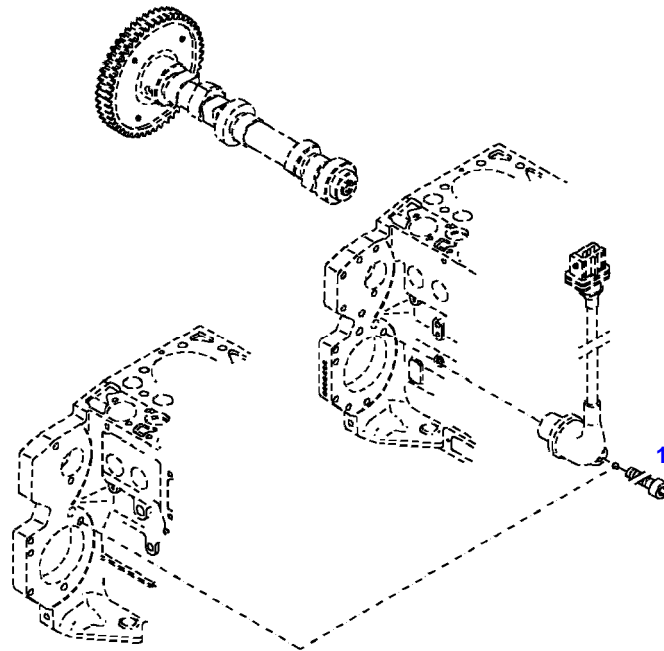

Fendt

FENDT 716 SCR (733/00101-99999)

F733000

TRANSMITTER

Page01-0012

Item	Part Number	Qty	Description Comments
			ENGINE SPEED EDC
1	72626758	1	TRANSMITTER
2	72628348	1	O-RING

035317