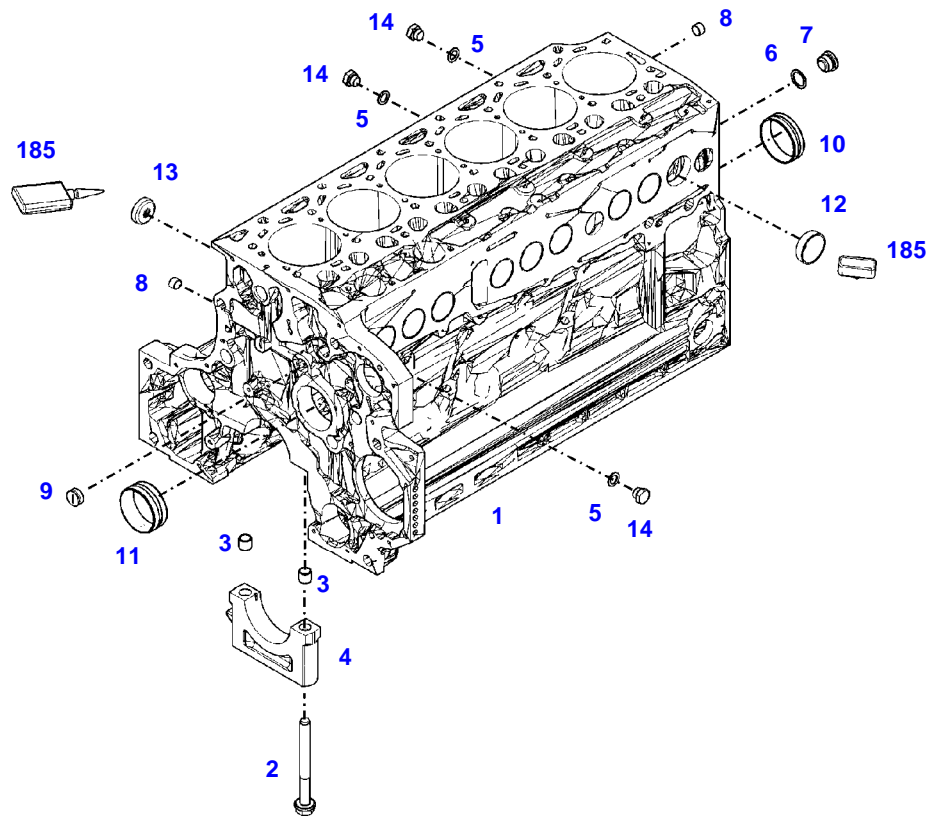

FENDT 716 SCR (733/00101-99999)
41239

041239

Item	Part Number	Qty	Description Comments	Technical Specification
			ENGINE NUMBER --> 11227853	
	72442865	1	ENGINE --> 733/1002	TCD6.1L6
	72605693	1	ENGINE <-- 733/1003	TCD6.1L6
	72608986	1	REMANUFACTURED SHORT BLOCK ENGINE <-- 733/1003	
1	72486485	1	CRANKCASE ><2-14 ENG.NO. --> 11081905	
	72494059	1	CRANKCASE ><2-14 ENG.NO. <-- 11081906	
2	72416467	14	HEXAGONAL HEAD BOLT	
3	72344342	14	ADAPTER BUSH	
4			NOT AVAILABLE IN SINGLE PARTS	
5	72456134	3	SEALING WASHER	DIN 7603 D14X20-CU-VERZINNT
6	72439874	1	SEALING WASHER	
7	72455559	1	PLUG SCREW	
8	72429347	2	SCREW M14X1,5	M14X1,5
9	72431135	1	LOCKING PLUG	
10	72416469	6	BEARING BUSHING	
11	72479363	1	BEARING BUSHING ENG.NO. --> 11081905	
	72491822	1	BEARING BUSHING ENG.NO. <-- 11081906	
12	72325325	9	CORE HOLE PLUG	
13	72325326	6	CORE HOLE PLUG	
14	72315799	3	PLUG	DIN 7604 AM14X1,5-A3L
185	72381391	1	THREADLOCKER	LOCTITE 243 10ML

FENDT 716 SCR (733/00101-99999)
41239

041239

Item	Part Number	Qty	Description Comments	Technical Specification
			ENGINE NUMBER <-- 11227854 --> 11627665	
	72605693	1	ENGINE --> 733/2064	TCD6.1L6
	72608986	1	REMANUFACTURED SHORT BLOCK ENGINE --> 733/2064	
	72609271	1	ENGINE <-- 733/2065 --> 733/2894	TCD6.1L6
	72626698	1	ENGINE FLEXI ENGINE <-- 733/2895	TCD6.1L6
1	72497419	1	CRANKCASE ><2-14	
2	72416467	14	HEXAGONAL HEAD BOLT	
3	72344342	14	ADAPTER BUSH	
4			NOT AVAILABLE IN SINGLE PARTS	
5	72456134	3	SEALING WASHER	DIN 7603 D14X20-CU-VERZINNT
6	72439874	1	SEALING WASHER	
7	72455559	1	PLUG SCREW	
8	72429347	2	SCREW M14X1,5	M14X1,5
9	72431135	1	LOCKING PLUG	
10	72497417	6	BEARING BUSHING	
11	72491822	1	BEARING BUSHING	
12	72325325	9	CORE HOLE PLUG	
13	72325326	6	CORE HOLE PLUG	
14	72315799	3	PLUG	DIN 7604 AM14X1,5-A3L
185	72381391	1	THREADLOCKER	LOCTITE 243 10ML