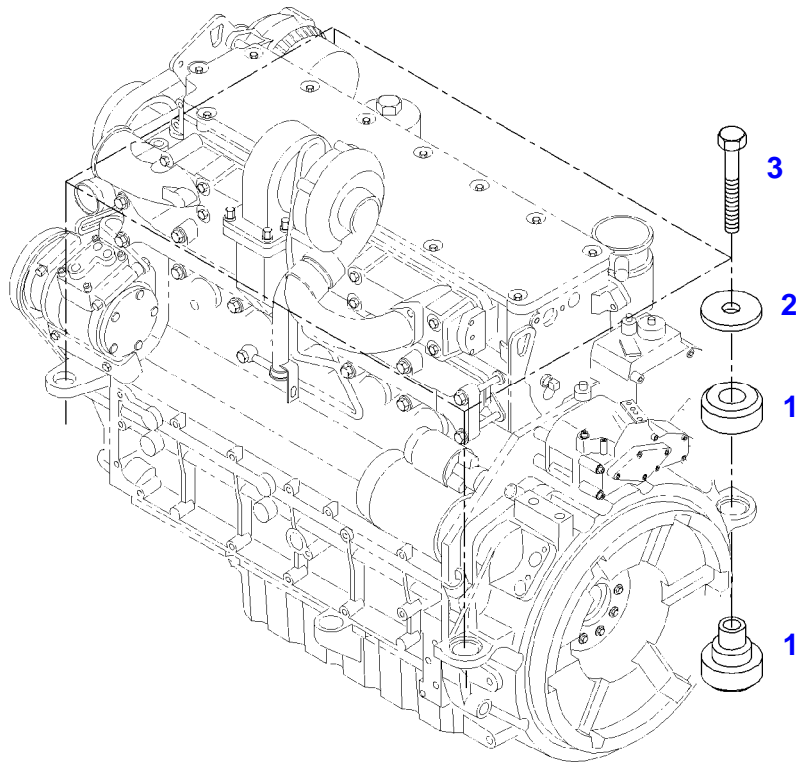

FENDT 716 SCR (733/00101-99999)
35107

035107

Fendt

FENDT 716 SCR (733/00101-99999)

F733000

ENGINE BEARINGS

Page01-0011

Item	Part Number	Qty	Description Comments	Technical Specification
1	72423991	4	ENGINE MOUNT	
2	72318110	4	DISC	
3	72315563	4	HEXAGONAL HEAD BOLT	DIN 931 M12X80-8.8A3L