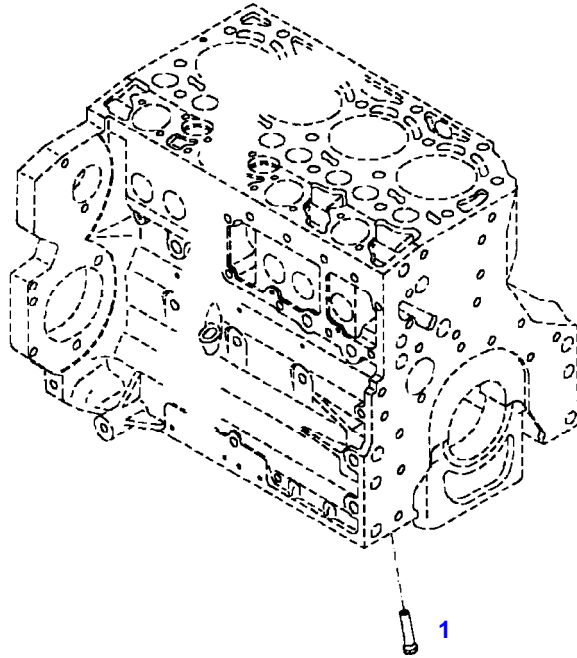

Fendt

FENDT 716 SCR (733/00101-99999)

F733000

CRANKCASE

Page01-0005

Item	Part Number	Qty	Description Comments	Technical Specification
BLANKING PARTS				
1	72627515	1	CORE HOLE PLUG	
2	72315088	2	SEALING WASHER	DIN 7603 A10X13,5-CU
3	72323677	2	PLUG	
4	72631860	2	THREADED PIN	
185	72325403	1	SAFE.LOCK AGENT	

FENDT 716 SCR (733/00101-99999)
30094

7600E0