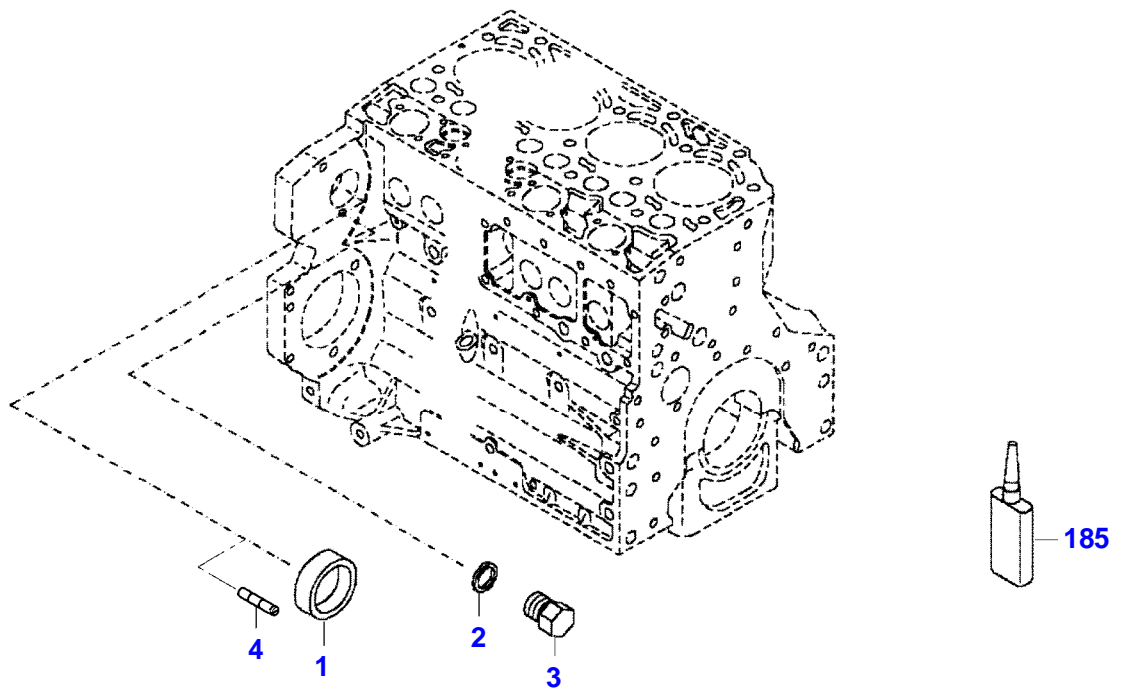

FENDT 716 SCR (733/00101-99999)
F061411

F061411

Item	Part Number	Qty	Description Comments	Technical Specification
			ENGINE NUMBER <-- 11627666 --> 11727015	
	72609271	1	ENGINE <-- 733/2065 --> 733/2894	TCD6.1L6
	72626698	1	ENGINE FLEXI ENGINE <-- 733/2895	TCD6.1L6
1	72616334	1	CRANKCASE ><2-14	
2	72416467	14	HEXAGONAL HEAD BOLT	
3	72344342	14	ADAPTER BUSH	
4			NOT AVAILABLE IN SINGLE PARTS	
5	72456134	3	SEALING WASHER	DIN 7603 D14X20-CU-VERZINNT
6	72439874	1	SEALING WASHER	
7	72455559	1	PLUG SCREW	
8	72429347	2	SCREW M14X1,5	M14X1,5
9	72431135	1	LOCKING PLUG	
10	72615416	6	BEARING BUSHING	
11	72491822	1	BEARING BUSHING	
12	72325325	9	CORE HOLE PLUG	
13	72325326	6	CORE HOLE PLUG	
14	72315799	3	PLUG	DIN 7604 AM14X1,5-A3L
15	72315438	1	PLUG SCREW	DIN 908 M14X1,5-ST
185	72381391	1	THREADLOCKER	LOCTITE 243 10ML

FENDT 716 SCR (733/00101-99999)
F061411

F061411

Item	Part Number	Qty	Description Comments	Technical Specification
			ENGINE NUMBER <-- 11727016	
	72609271	1	ENGINE <-- 733/2065 --> 733/2894	TCD6.1L6
	72626698	1	ENGINE FLEXI ENGINE <-- 733/2895	TCD6.1L6
1	72616334	1	CRANKCASE ><2-14	
2	72416467	14	HEXAGONAL HEAD BOLT	
3	72344342	14	ADAPTER BUSH	
4				
			NOT AVAILABLE IN SINGLE PARTS	
5	72456134	3	SEALING WASHER	DIN 7603 D14X20-CU-VERZINNT
6	72439874	1	SEALING WASHER	
7	72455559	1	PLUG SCREW	
8	72429347	2	SCREW M14X1,5	M14X1,5
9	72431135	1	LOCKING PLUG	
10	ACP0152940	6	FEMALE BEARING	
11	ACP0152930	1	FEMALE BEARING	
12	72325325	9	CORE HOLE PLUG	
13	72325326	6	CORE HOLE PLUG	
14	72315799	3	PLUG	DIN 7604 AM14X1,5-A3L
15	72315438	1	PLUG SCREW	DIN 908 M14X1,5-ST
185	72381391	1	THREADLOCKER	LOCTITE 243 10ML