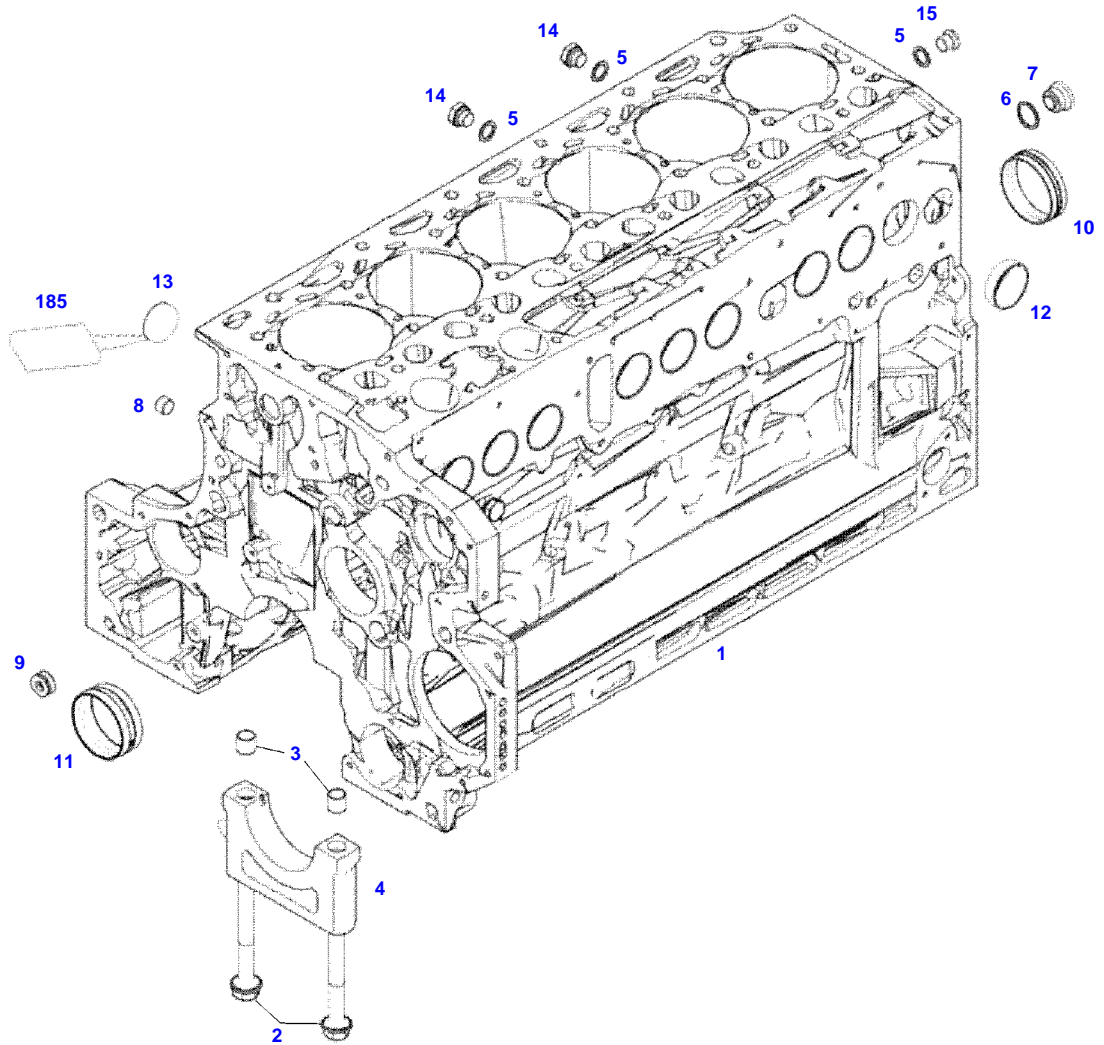

FENDT 716 SCR (733/00101-99999)
F061411

F061411

Item	Part Number	Qty	Description Comments	Technical Specification
			ENGINE NUMBER <-- 11627666 --> 11727015	
	72609271	1	ENGINE <-- 733/2065 --> 733/2894	TCD6.1L6
	72626698	1	ENGINE FLEXI ENGINE <-- 733/2895	TCD6.1L6
1	72616334	1	CRANKCASE ><2-14	
2	72416467	14	HEXAGONAL HEAD BOLT	
3	72344342	14	ADAPTER BUSH	
4			NOT AVAILABLE IN SINGLE PARTS	
5	72456134	3	SEALING WASHER	DIN 7603 D14X20-CU-VERZINNT
6	72439874	1	SEALING WASHER	
7	72455559	1	PLUG SCREW	
8	72429347	2	SCREW M14X1,5	M14X1,5
9	72431135	1	LOCKING PLUG	
10	72615416	6	BEARING BUSHING	
11	72491822	1	BEARING BUSHING	
12	72325325	9	CORE HOLE PLUG	
13	72325326	6	CORE HOLE PLUG	
14	72315799	3	PLUG	DIN 7604 AM14X1,5-A3L
15	72315438	1	PLUG SCREW	DIN 908 M14X1,5-ST
185	72381391	1	THREADLOCKER	LOCTITE 243 10ML

FENDT 716 SCR (733/00101-99999)
F061411

F061411

Item	Part Number	Qty	Description Comments	Technical Specification
			ENGINE NUMBER <-- 11727016	
	72609271	1	ENGINE <-- 733/2065 --> 733/2894	TCD6.1L6
	72626698	1	ENGINE FLEXI ENGINE <-- 733/2895	TCD6.1L6
1	72616334	1	CRANKCASE ><2-14	
2	72416467	14	HEXAGONAL HEAD BOLT	
3	72344342	14	ADAPTER BUSH	
4				
			NOT AVAILABLE IN SINGLE PARTS	
5	72456134	3	SEALING WASHER	DIN 7603 D14X20-CU-VERZINNT
6	72439874	1	SEALING WASHER	
7	72455559	1	PLUG SCREW	
8	72429347	2	SCREW M14X1,5	M14X1,5
9	72431135	1	LOCKING PLUG	
10	ACP0152940	6	FEMALE BEARING	
11	ACP0152930	1	FEMALE BEARING	
12	72325325	9	CORE HOLE PLUG	
13	72325326	6	CORE HOLE PLUG	
14	72315799	3	PLUG	DIN 7604 AM14X1,5-A3L
15	72315438	1	PLUG SCREW	DIN 908 M14X1,5-ST
185	72381391	1	THREADLOCKER	LOCTITE 243 10ML