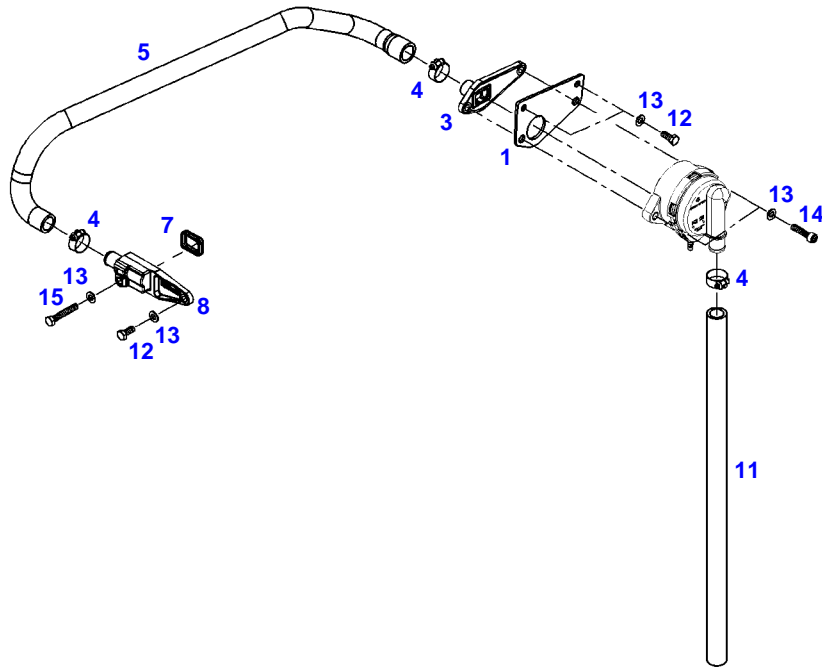

Item	Part Number	Qty	Description Comments	Technical Specification
4	72325453	1	HEXAGONAL HEAD BOLT M8X50	
5	72455795	1	SEAL	
6	72437250	1	BREATHER ><5	
7	72325293	2	HEXAGONAL HEAD BOLT M8X30	M8X30
8	72492442	1	OIL RETURN LINE ><9-13,17 ENG.NO. --> 11068463	
	72494112	1	OIL RETURN LINE ><9-13,17 ENG.NO. <-- 11068464	
9	72439873	2	SEALING WASHER	
10	72323517	1	BANJO BOLT	
11	72425772	2	PIPE CLAMP	
12	72494114	1	RUBBER HOSE	
13	72479013	1	HOSE CLIP	
14	72439874	1	SEALING WASHER	
15	72425770	1	LOCK VALVE	
16	72325457	1	HEXAGONAL HEAD BOLT M8X40	
17	72416001	2	RETAINING STRAP	
18	72479013	1	HOSE CLIP	

FENDT 716 SCR (733/00101-99999)
38786

038786