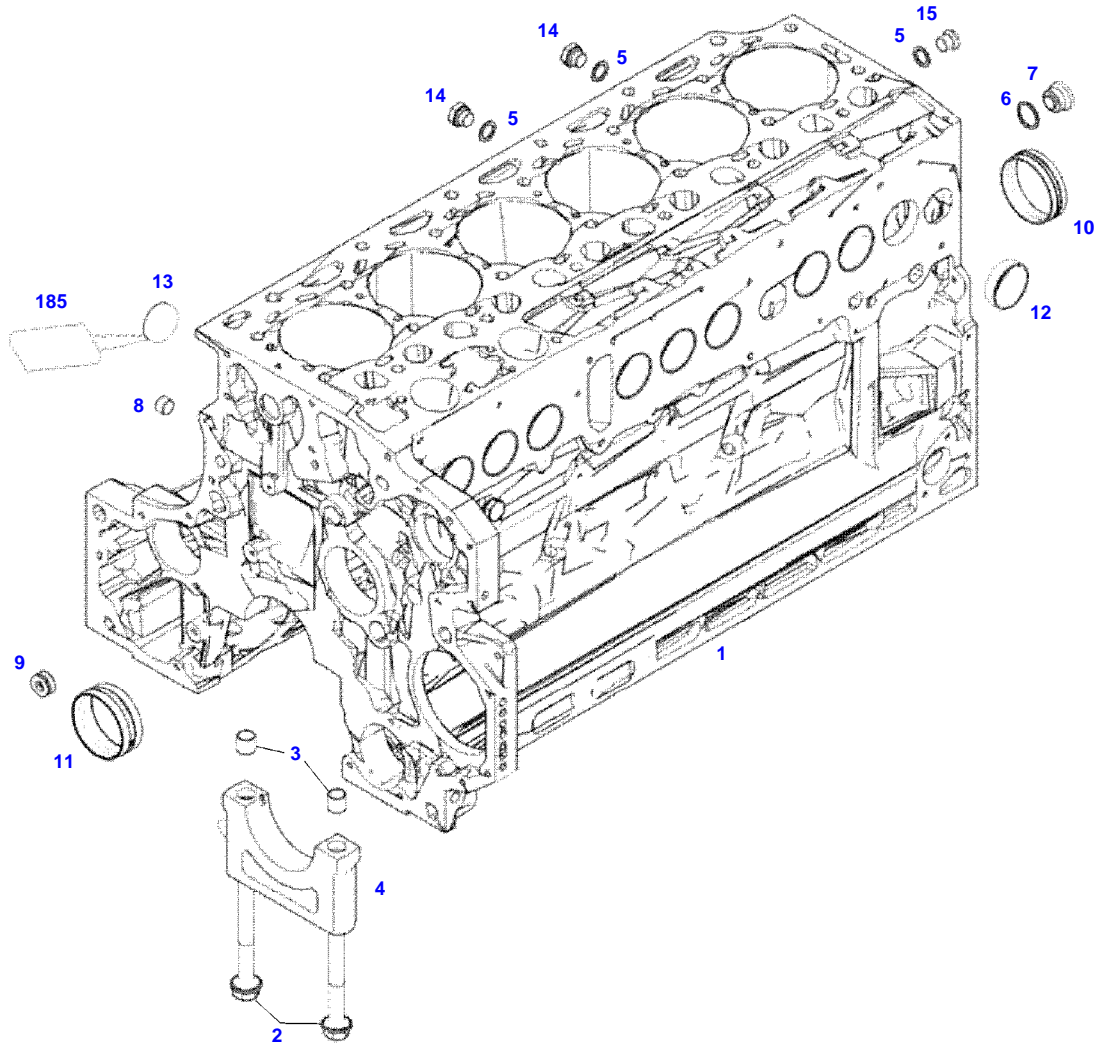

FENDT 716 SCR (733/00101-99999)
F061411

F061411

Item	Part Number	Qty	Description Comments	Technical Specification
			ENGINE NUMBER <-- 11627666 --> 11727015	
	72609271	1	ENGINE <-- 733/2065 --> 733/2894	TCD6.1L6
	72626698	1	ENGINE FLEXI ENGINE <-- 733/2895	TCD6.1L6
1	72616334	1	CRANKCASE ><2-14	
2	72416467	14	HEXAGONAL HEAD BOLT	
3	72344342	14	ADAPTER BUSH	
4			NOT AVAILABLE IN SINGLE PARTS	
5	72456134	3	SEALING WASHER	DIN 7603 D14X20-CU-VERZINNT
6	72439874	1	SEALING WASHER	
7	72455559	1	PLUG SCREW	
8	72429347	2	SCREW M14X1,5	M14X1,5
9	72431135	1	LOCKING PLUG	
10	72615416	6	BEARING BUSHING	
11	72491822	1	BEARING BUSHING	
12	72325325	9	CORE HOLE PLUG	
13	72325326	6	CORE HOLE PLUG	
14	72315799	3	PLUG	DIN 7604 AM14X1,5-A3L
15	72315438	1	PLUG SCREW	DIN 908 M14X1,5-ST
185	72381391	1	THREADLOCKER	LOCTITE 243 10ML