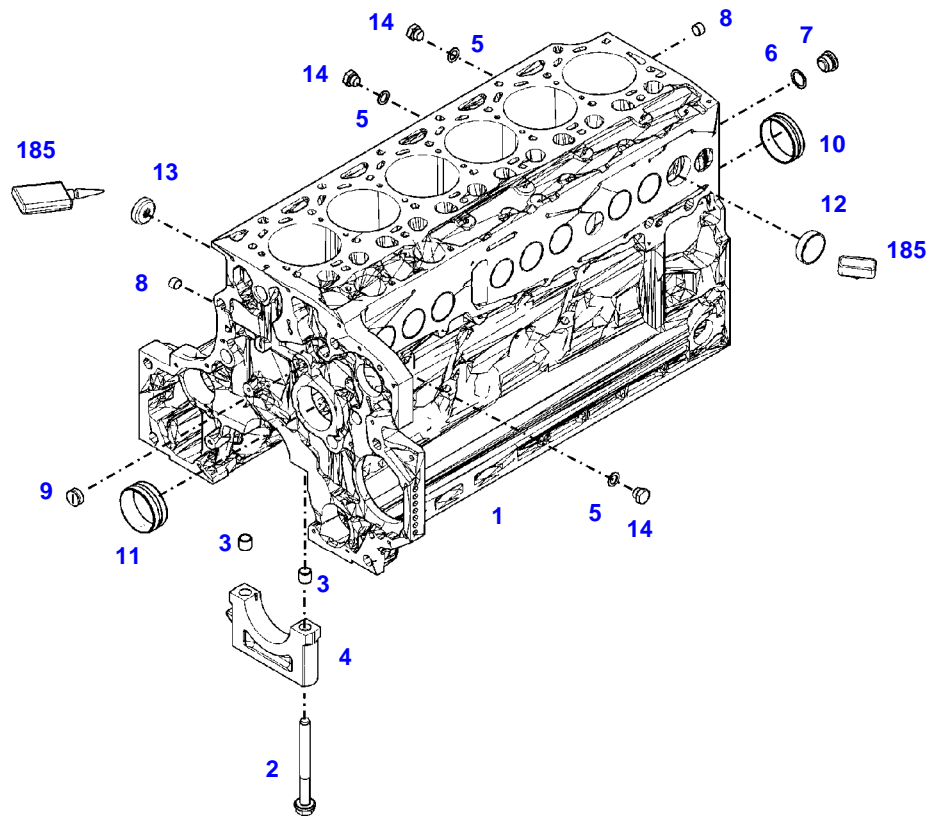

FENDT 716 SCR (733/00101-99999)
41239

041239

Item	Part Number	Qty	Description Comments	Technical Specification
			ENGINE NUMBER --> 11227853	
	72442865	1	ENGINE --> 733/1002	TCD6.1L6
	72605693	1	ENGINE <-- 733/1003	TCD6.1L6
	72608986	1	REMANUFACTURED SHORT BLOCK ENGINE <-- 733/1003	
1	72486485	1	CRANKCASE ><2-14 ENG.NO. --> 11081905	
	72494059	1	CRANKCASE ><2-14 ENG.NO. <-- 11081906	
2	72416467	14	HEXAGONAL HEAD BOLT	
3	72344342	14	ADAPTER BUSH	
4			NOT AVAILABLE IN SINGLE PARTS	
5	72456134	3	SEALING WASHER	DIN 7603 D14X20-CU-VERZINNT
6	72439874	1	SEALING WASHER	
7	72455559	1	PLUG SCREW	
8	72429347	2	SCREW M14X1,5	M14X1,5
9	72431135	1	LOCKING PLUG	
10	72416469	6	BEARING BUSHING	
11	72479363	1	BEARING BUSHING ENG.NO. --> 11081905	
	72491822	1	BEARING BUSHING ENG.NO. <-- 11081906	
12	72325325	9	CORE HOLE PLUG	
13	72325326	6	CORE HOLE PLUG	
14	72315799	3	PLUG	DIN 7604 AM14X1,5-A3L
185	72381391	1	THREADLOCKER	LOCTITE 243 10ML

FENDT 716 SCR (733/00101-99999)
41239

041239

Item	Part Number	Qty	Description Comments	Technical Specification
			ENGINE NUMBER <-- 11227854 --> 11627665	
	72605693	1	ENGINE --> 733/2064	TCD6.1L6
	72608986	1	REMANUFACTURED SHORT BLOCK ENGINE --> 733/2064	
	72609271	1	ENGINE <-- 733/2065 --> 733/2894	TCD6.1L6
	72626698	1	ENGINE FLEXI ENGINE <-- 733/2895	TCD6.1L6
1	72497419	1	CRANKCASE ><2-14	
2	72416467	14	HEXAGONAL HEAD BOLT	
3	72344342	14	ADAPTER BUSH	
4			NOT AVAILABLE IN SINGLE PARTS	
5	72456134	3	SEALING WASHER	DIN 7603 D14X20-CU-VERZINNT
6	72439874	1	SEALING WASHER	
7	72455559	1	PLUG SCREW	
8	72429347	2	SCREW M14X1,5	M14X1,5
9	72431135	1	LOCKING PLUG	
10	72497417	6	BEARING BUSHING	
11	72491822	1	BEARING BUSHING	
12	72325325	9	CORE HOLE PLUG	
13	72325326	6	CORE HOLE PLUG	
14	72315799	3	PLUG	DIN 7604 AM14X1,5-A3L
185	72381391	1	THREADLOCKER	LOCTITE 243 10ML