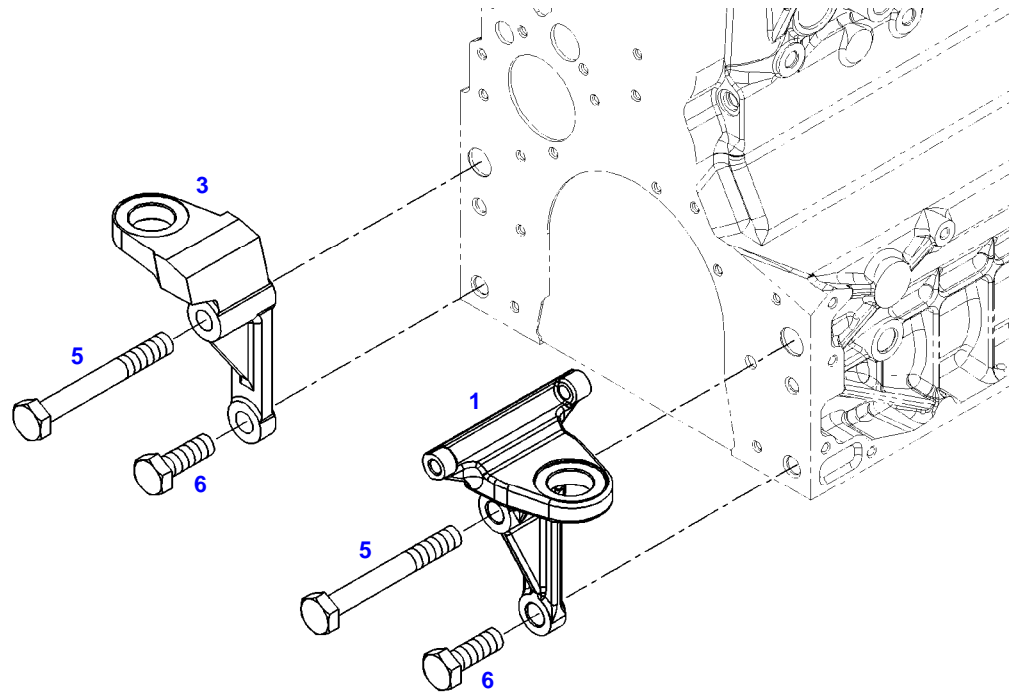

FENDT 716 SCR (733/00101-99999)
38791

038791

Fendt

FENDT 716 SCR (733/00101-99999)

F733000

ENGINE MOUNTINGS

Page01-0010

Item	Part Number	Qty	Description Comments	Technical Specification
1	72442925	1	ENGINE SUSPENSION LEFT	
3	72423955	1	ENGINE SUSPENSION RIGHT	
5	72374294	2	HEXAGONAL HEAD BOLT	DIN 931-M16X85 GWA-10.9
6	72418408	2	HEXAGONAL HEAD BOLT	DIN 933 M16X40 GWA-10.9