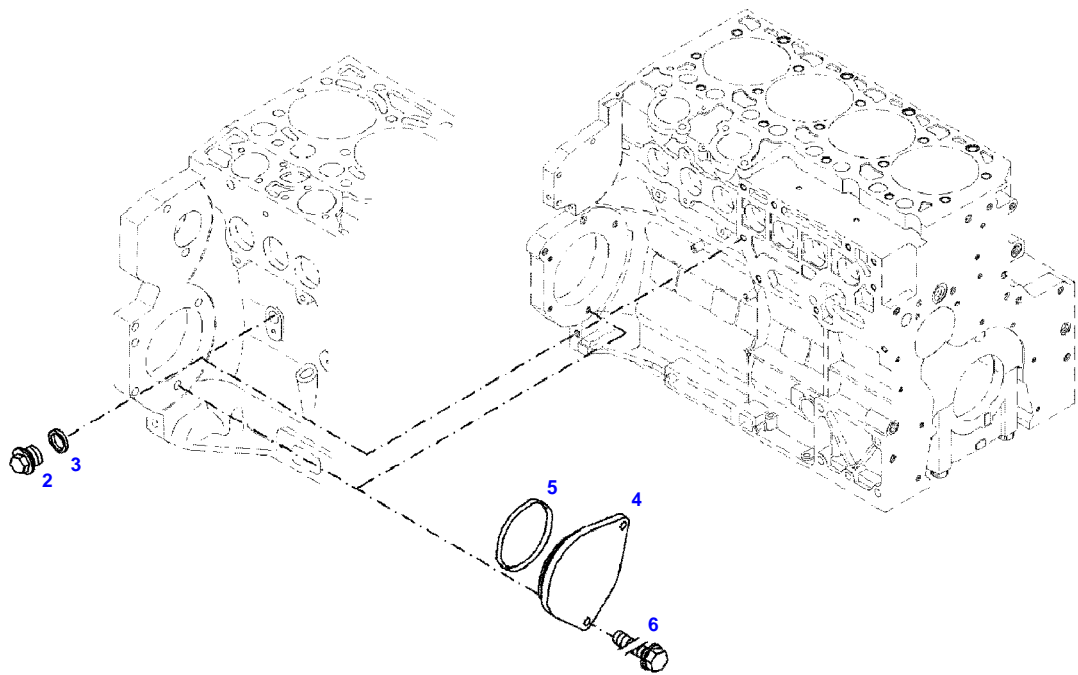

Item	Part Number	Qty	Description Comments
			LOCKING PLUG
1	72325326	1	CORE HOLE PLUG
185	72325403	1	SAFE.LOCK AGENT

FENDT 716 SCR (733/00101-99999)
F51577

051577

Item	Part Number	Qty	Description Comments	Technical Specification
BLANKING PARTS				
2	72315799	1	PLUG NOT NEEDED WITH AIR BRAKE	DIN 7604 AM14X1,5-A3L
3	72315094	1	SEALING WASHER NOT NEEDED WITH AIR BRAKE	DIN 7603 A14X18-CU
4	72431648	1	COVER NOT NEEDED WITH AIR BRAKE	
5	72416472	1	SEAL 96X4MM NOT NEEDED WITH AIR BRAKE	
6	72438057	2	HEXAGONAL HEAD BOLT NOT NEEDED WITH AIR BRAKE	M10X20