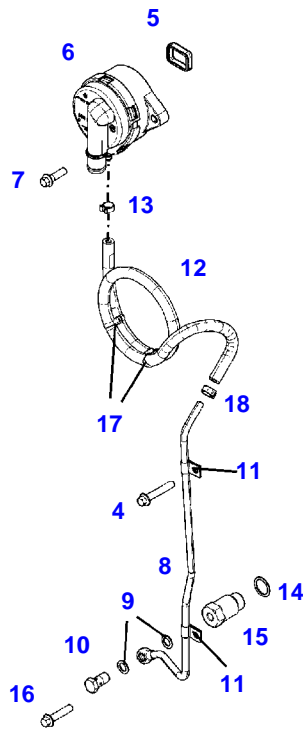

FENDT 716 SCR (733/00101-99999)
41239

041239

Item	Part Number	Qty	Description Comments	Technical Specification
			ENGINE NUMBER <-- 11227854 --> 11627665	
	72605693	1	ENGINE --> 733/2064	TCD6.1L6
	72608986	1	REMANUFACTURED SHORT BLOCK ENGINE --> 733/2064	
	72609271	1	ENGINE <-- 733/2065 --> 733/2894	TCD6.1L6
	72626698	1	ENGINE FLEXI ENGINE <-- 733/2895	TCD6.1L6
1	72497419	1	CRANKCASE ><2-14	
2	72416467	14	HEXAGONAL HEAD BOLT	
3	72344342	14	ADAPTER BUSH	
4			NOT AVAILABLE IN SINGLE PARTS	
5	72456134	3	SEALING WASHER	DIN 7603 D14X20-CU-VERZINNT
6	72439874	1	SEALING WASHER	
7	72455559	1	PLUG SCREW	
8	72429347	2	SCREW M14X1,5	M14X1,5
9	72431135	1	LOCKING PLUG	
10	72497417	6	BEARING BUSHING	
11	72491822	1	BEARING BUSHING	
12	72325325	9	CORE HOLE PLUG	
13	72325326	6	CORE HOLE PLUG	
14	72315799	3	PLUG	DIN 7604 AM14X1,5-A3L
185	72381391	1	THREADLOCKER	LOCTITE 243 10ML

FENDT 716 SCR (733/00101-99999)
41345

041345

Item	Part Number	Qty	Description Comments	Technical Specification
4	72325453	1	HEXAGONAL HEAD BOLT M8X50	
5	72455795	1	SEAL	
6	72437250	1	BREATHER ><5	
7	72325293	2	HEXAGONAL HEAD BOLT M8X30	M8X30
8	72492442	1	OIL RETURN LINE ><9-13,17 ENG.NO. --> 11068463	
	72494112	1	OIL RETURN LINE ><9-13,17 ENG.NO. <-- 11068464	
9	72439873	2	SEALING WASHER	
10	72323517	1	BANJO BOLT	
11	72425772	2	PIPE CLAMP	
12	72494114	1	RUBBER HOSE	
13	72479013	1	HOSE CLIP	
14	72439874	1	SEALING WASHER	
15	72425770	1	LOCK VALVE	
16	72325457	1	HEXAGONAL HEAD BOLT M8X40	
17	72416001	2	RETAINING STRAP	
18	72479013	1	HOSE CLIP	