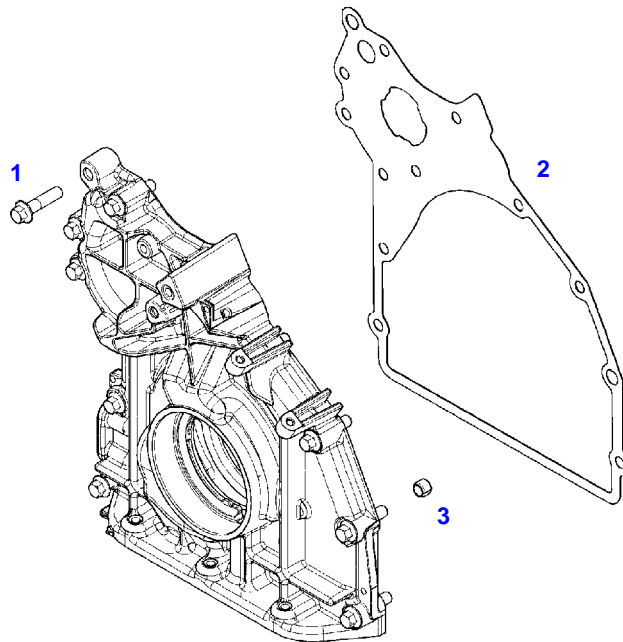

FENDT 716NA SCR (733/00101-99999)
41243

041243

Fendt

FENDT 716NA SCR (733/00101-99999)

F733105

FRONT COVER

Page01-0016

Item	Part Number	Qty	Description Comments	Technical Specification
FASTENINGS				
1	72605244	12	HEXAGONAL HEAD BOLT M8X35	M8X35
2	72486511	1	SEAL	
3	72325352	1	TENSIONER BUSHING