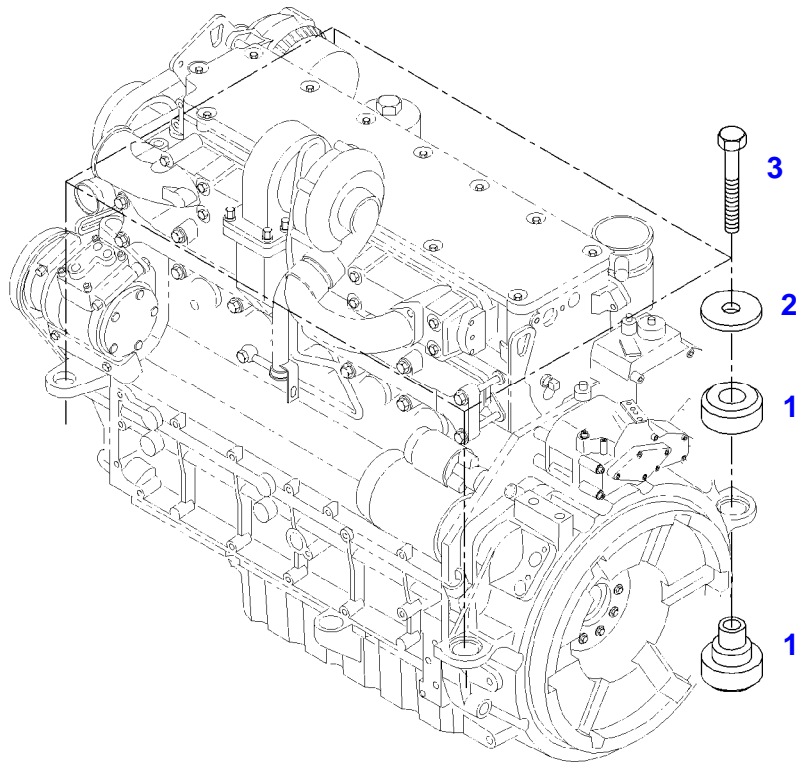

FENDT 716NA SCR (733/00101-99999)
35107

035107

Fendt

FENDT 716NA SCR (733/00101-99999)

F733105

ENGINE BEARINGS

Page01-0010

Item	Part Number	Qty	Description Comments	Technical Specification
1	72423991	4	ENGINE MOUNT	
2	72318110	4	DISC	
3	72315563	4	HEXAGONAL HEAD BOLT	DIN 931 M12X80-8.8A3L