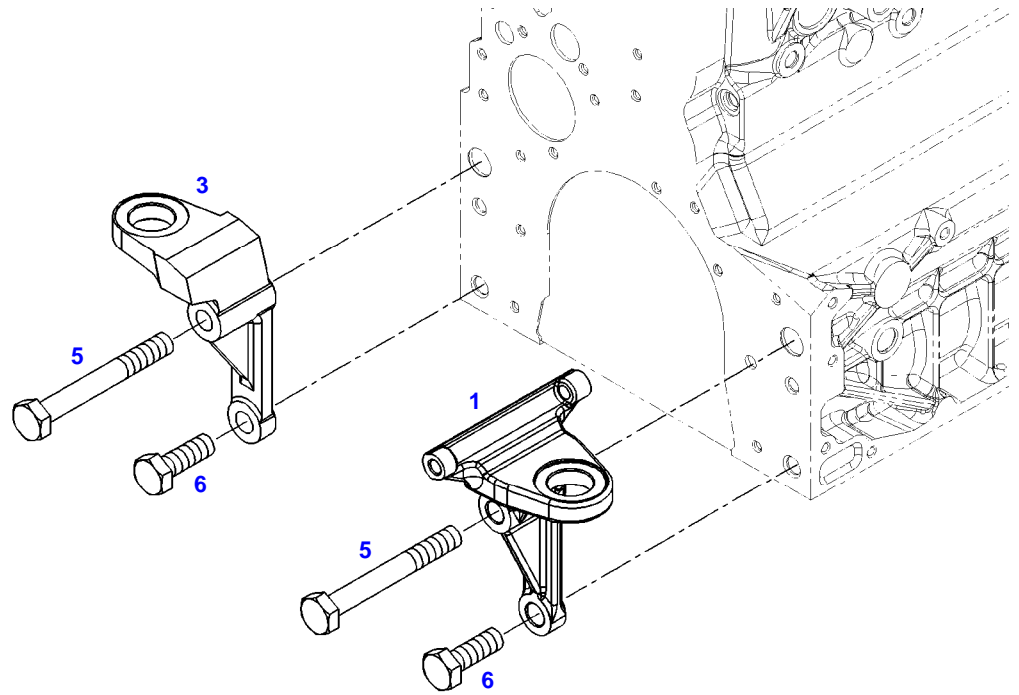

FENDT 716NA SCR (733/00101-99999)
38791

038791

Item	Part Number	Qty	Description Comments	Technical Specification
1	72442925	1	ENGINE SUSPENSION LEFT	
3	72423955	1	ENGINE SUSPENSION RIGHT	
5	72374294	2	HEXAGONAL HEAD BOLT	DIN 931-M16X85 GWA-10.9
6	72418408	2	HEXAGONAL HEAD BOLT	DIN 933 M16X40 GWA-10.9