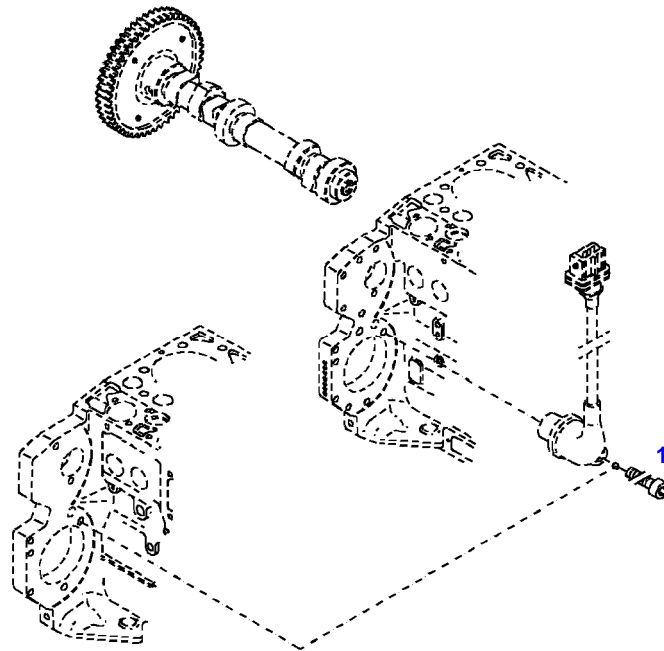

035317

Fendt

FENDT 716NA SCR (733/00101-99999)

F733105

TRANSMITTER

Page01-0012

Item	Part Number	Qty	Description Comments	Technical Specification
			ENGINE SPEED FASTENINGS	
1	72315460	1	SOCKET HEAD BOLT	DIN 912 M6X16-8.8