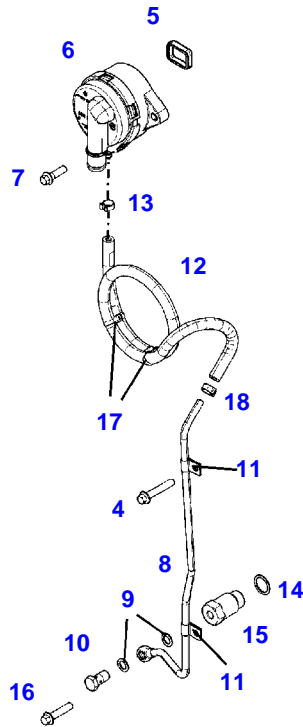

FENDT 716NA SCR (733/00101-99999)
F061411

F061411

Item	Part Number	Qty	Description Comments	Technical Specification
			ENGINE NUMBER <-- 11727016	
	72609277	1	ENGINE <-- 733/2065	TCD6.1L6
1	72616334	1	CRANKCASE ><2-14	
2	72416467	14	HEXAGONAL HEAD BOLT	
3	72344342	14	ADAPTER BUSH	
4			NOT AVAILABLE IN SINGLE PARTS	
5	72456134	3	SEALING WASHER	DIN 7603 D14X20-CU-VERZINNT
6	72439874	1	SEALING WASHER	
7	72455559	1	PLUG SCREW	
8	72429347	2	SCREW M14X1,5	M14X1,5
9	72431135	1	LOCKING PLUG	
10	ACP0152940	6	FEMALE BEARING	
11	ACP0152930	1	FEMALE BEARING	
12	72325325	9	CORE HOLE PLUG	
13	72325326	6	CORE HOLE PLUG	
14	72315799	3	PLUG	DIN 7604 AM14X1,5-A3L
15	72315438	1	PLUG SCREW	DIN 908 M14X1,5-ST
185	72381391	1	THREADLOCKER	LOCTITE 243 10ML

FENDT 716NA SCR (733/00101-99999)
41345

041345

Item	Part Number	Qty	Description Comments	Technical Specification
4	72325453	1	HEXAGONAL HEAD BOLT M8X50	
5	72455795	1	SEAL	
6	72437250	1	BREATHER ><5	
7	72325293	2	HEXAGONAL HEAD BOLT M8X30	M8X30
8	72494112	1	OIL RETURN LINE ><9-13,17	
9	72439873	2	SEALING WASHER	
10	72323517	1	BANJO BOLT	
11	72425772	2	PIPE CLAMP	
12	72494114	1	RUBBER HOSE	
13	72479013	1	HOSE CLIP	
14	72439874	1	SEALING WASHER	
15	72425770	1	LOCK VALVE	
16	72325457	1	HEXAGONAL HEAD BOLT M8X40	
17	72416001	2	RETAINING STRAP	
18	72479013	1	HOSE CLIP	

FENDT 716NA SCR (733/00101-99999)
38786

038786

Item	Part Number	Qty	Description Comments	Technical Specification
BREATHER TUBE				
1	72442930	1	RETAINER	
3	72437633	1	CONNECTING FLANGE	
4	72311167	3	HOSE CLIP	
5	72442926	1	HOSE	
7	72455795	1	SEAL	
8	72455520	1	ADAPTER	
11	72495711	1	HOSE	
12	72315650	3	HEXAGONAL HEAD BOLT	DIN 933 M8 X 20-8.8A3L
13	72311788	6	DISC	DIN 125-8,4-ST.A3L
14	72315478	2	SOCKET HEAD BOLT	DIN 912 M8X35-8.8
15	72315668	1	HEXAGONAL HEAD BOLT	DIN 933 M8X50-8.8A3L