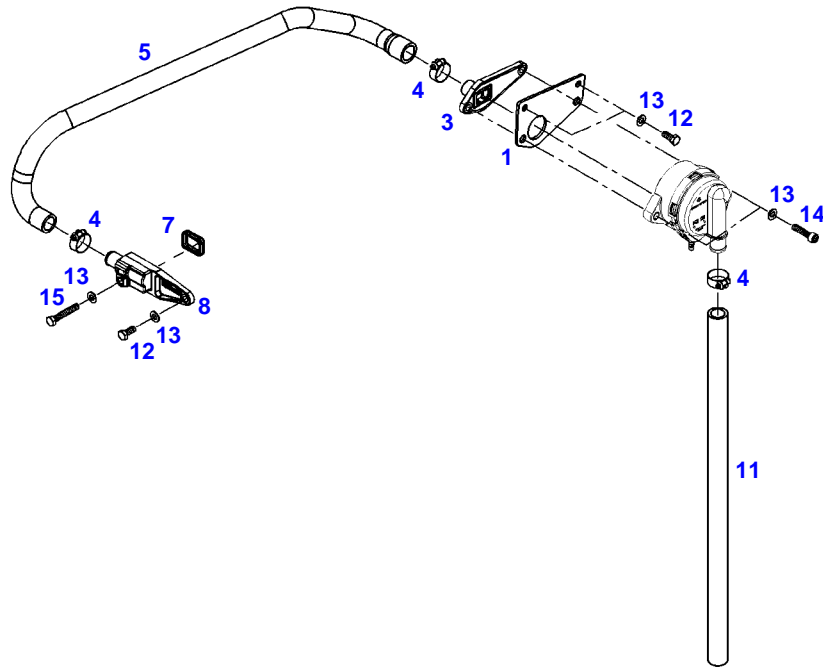

035317

Fendt

FENDT 716NA SCR (733/00101-99999)

F733105

TRANSMITTER

Page01-0012

Item	Part Number	Qty	Description Comments	Technical Specification
			ENGINE SPEED FASTENINGS	
1	72315460	1	SOCKET HEAD BOLT	DIN 912 M6X16-8.8

FENDT 716NA SCR (733/00101-99999)
41345

041345

Item	Part Number	Qty	Description Comments	Technical Specification
4	72325453	1	HEXAGONAL HEAD BOLT M8X50	
5	72455795	1	SEAL	
6	72437250	1	BREATHER ><5	
7	72325293	2	HEXAGONAL HEAD BOLT M8X30	M8X30
8	72494112	1	OIL RETURN LINE ><9-13,17	
9	72439873	2	SEALING WASHER	
10	72323517	1	BANJO BOLT	
11	72425772	2	PIPE CLAMP	
12	72494114	1	RUBBER HOSE	
13	72479013	1	HOSE CLIP	
14	72439874	1	SEALING WASHER	
15	72425770	1	LOCK VALVE	
16	72325457	1	HEXAGONAL HEAD BOLT M8X40	
17	72416001	2	RETAINING STRAP	
18	72479013	1	HOSE CLIP	

FENDT 716NA SCR (733/00101-99999)
38786

038786

Item	Part Number	Qty	Description Comments	Technical Specification
BREATHER TUBE				
1	72442930	1	RETAINER	
3	72437633	1	CONNECTING FLANGE	
4	72311167	3	HOSE CLIP	
5	72442926	1	HOSE	
7	72455795	1	SEAL	
8	72455520	1	ADAPTER	
11	72495711	1	HOSE	
12	72315650	3	HEXAGONAL HEAD BOLT	DIN 933 M8 X 20-8.8A3L
13	72311788	6	DISC	DIN 125-8,4-ST.A3L
14	72315478	2	SOCKET HEAD BOLT	DIN 912 M8X35-8.8
15	72315668	1	HEXAGONAL HEAD BOLT	DIN 933 M8X50-8.8A3L