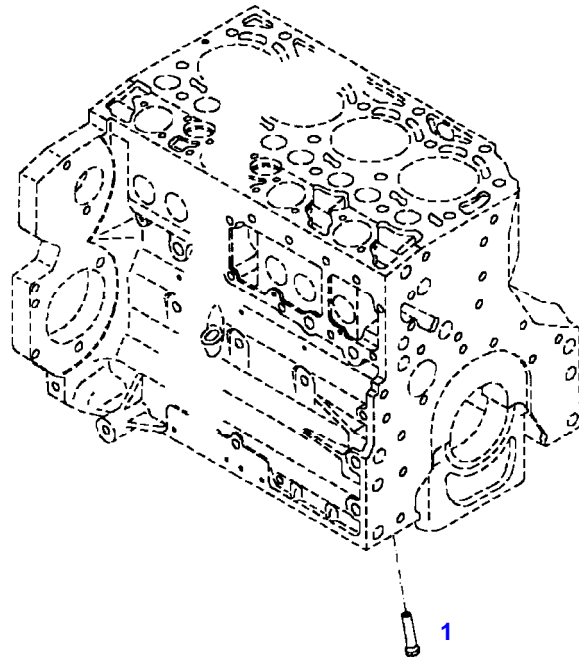

TABLE OF CONTENT

Page Number	Page Title	Page Reference
01-000-TOC	ENGINE, FUEL AND EXHAUST SYSTEM	01-000-TOC
02-000-TOC	AXLES	02-000-TOC
03-000-TOC	STEERING SYSTEM	03-000-TOC
04-000-TOC	DRIVE TRAIN SYSTEM	04-000-TOC
05-000-TOC	COMPRESSED AIR SYSTEM	05-000-TOC
06-000-TOC	HYDRAULIC SYSTEM	06-000-TOC
07-000-TOC	ELECTRICAL SYSTEM	07-000-TOC
08-000-TOC	CAB	08-000-TOC
09-000-TOC	AIR CONDITIONING AND HEATING SYSTEM	09-000-TOC
10-000-TOC	CHASSIS	10-000-TOC
11-000-TOC	WHEELS	11-000-TOC
12-000-TOC	IMPLEMENT LIFT SYSTEM FRONT	12-000-TOC
13-000-TOC	IMPLEMENT LIFT SYSTEM REAR	13-000-TOC
14-000-TOC	FRONT/REAR LOADERS	14-000-TOC
15-000-TOC	PRECISION FARMING SYSTEMS	15-000-TOC
16-000-TOC	ACCESSORIES	16-000-TOC

FENDT 716NA SCR (733/00101-99999)
F061411

F061411

Item	Part Number	Qty	Description Comments	Technical Specification
			ENGINE NUMBER <-- 11727016	
	72609277	1	ENGINE <-- 733/2065	TCD6.1L6
1	72616334	1	CRANKCASE ><2-14	
2	72416467	14	HEXAGONAL HEAD BOLT	
3	72344342	14	ADAPTER BUSH	
4			NOT AVAILABLE IN SINGLE PARTS	
5	72456134	3	SEALING WASHER	DIN 7603 D14X20-CU-VERZINNT
6	72439874	1	SEALING WASHER	
7	72455559	1	PLUG SCREW	
8	72429347	2	SCREW M14X1,5	M14X1,5
9	72431135	1	LOCKING PLUG	
10	ACP0152940	6	FEMALE BEARING	
11	ACP0152930	1	FEMALE BEARING	
12	72325325	9	CORE HOLE PLUG	
13	72325326	6	CORE HOLE PLUG	
14	72315799	3	PLUG	DIN 7604 AM14X1,5-A3L
15	72315438	1	PLUG SCREW	DIN 908 M14X1,5-ST
185	72381391	1	THREADLOCKER	LOCTITE 243 10ML

FENDT 716NA SCR (733/00101-99999)
432327-M-1

432327-M-1

Item	Part Number	Qty	Description Comments	Technical Specification
BLANKING PARTS				
1	72627515	1	CORE HOLE PLUG	
2	72315088	2	SEALING WASHER	DIN 7603 A10X13,5-CU
3	72323677	2	PLUG	
4	72631860	2	THREADED PIN	
185	72325403	1	SAFE.LOCK AGENT	