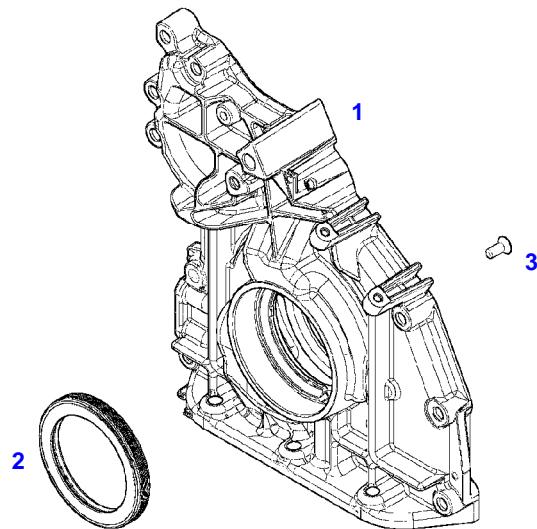

FENDT 716NA SCR (733/00101-99999)
41345

041345

Item	Part Number	Qty	Description Comments	Technical Specification
4	72325453	1	HEXAGONAL HEAD BOLT M8X50	
5	72455795	1	SEAL	
6	72437250	1	BREATHER ><5	
7	72325293	2	HEXAGONAL HEAD BOLT M8X30	M8X30
8	72494112	1	OIL RETURN LINE ><9-13,17	
9	72439873	2	SEALING WASHER	
10	72323517	1	BANJO BOLT	
11	72425772	2	PIPE CLAMP	
12	72494114	1	RUBBER HOSE	
13	72479013	1	HOSE CLIP	
14	72439874	1	SEALING WASHER	
15	72425770	1	LOCK VALVE	
16	72325457	1	HEXAGONAL HEAD BOLT M8X40	
17	72416001	2	RETAINING STRAP	
18	72479013	1	HOSE CLIP	

FENDT 716NA SCR (733/00101-99999)
38786

038786

Item	Part Number	Qty	Description Comments	Technical Specification
BREATHER TUBE				
1	72442930	1	RETAINER	
3	72437633	1	CONNECTING FLANGE	
4	72311167	3	HOSE CLIP	
5	72442926	1	HOSE	
7	72455795	1	SEAL	
8	72455520	1	ADAPTER	
11	72495711	1	HOSE	
12	72315650	3	HEXAGONAL HEAD BOLT	DIN 933 M8 X 20-8.8A3L
13	72311788	6	DISC	DIN 125-8,4-ST.A3L
14	72315478	2	SOCKET HEAD BOLT	DIN 912 M8X35-8.8
15	72315668	1	HEXAGONAL HEAD BOLT	DIN 933 M8X50-8.8A3L