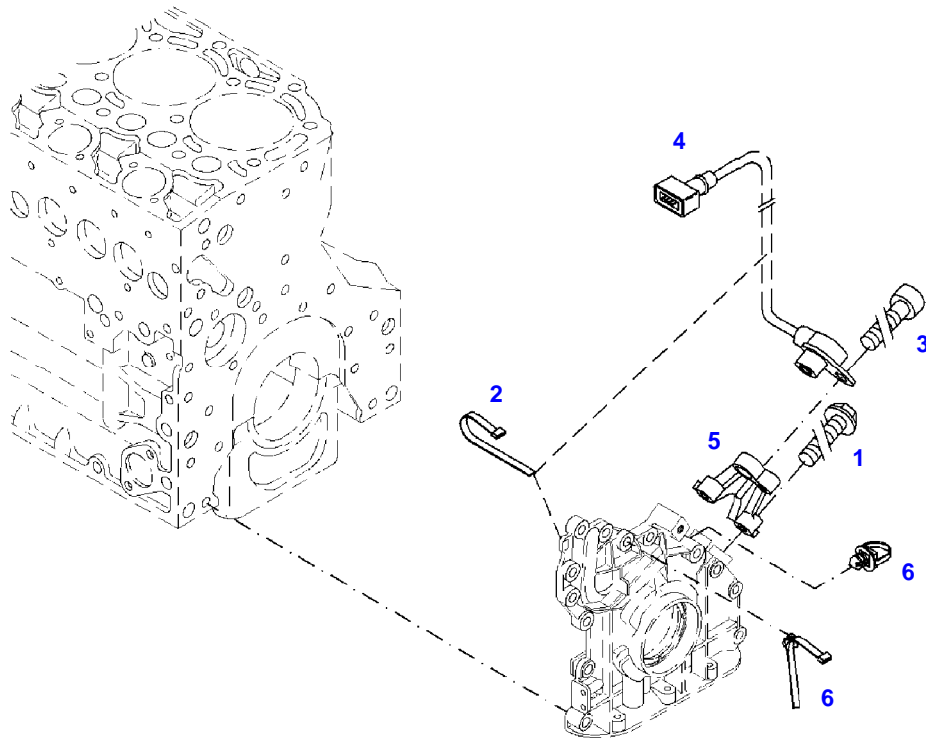

FENDT 716NA SCR (733/00101-99999)
41001

041001

Item	Part Number	Qty	Description Comments	Technical Specification
			ENGINE SPEED EDC	
1	72436834	2	HEXAGONAL HEAD BOLT M6X30	
2	72416001	3	RETAINING STRAP	
3	72315460	1	SOCKET HEAD BOLT	DIN 912 M6X16-8.8
4	72436872	1	TRANSMITTER ENGINE SPEED EDC	
5	72494073	1	RETAINER	
6	72455561	2	RETAINING STRAP