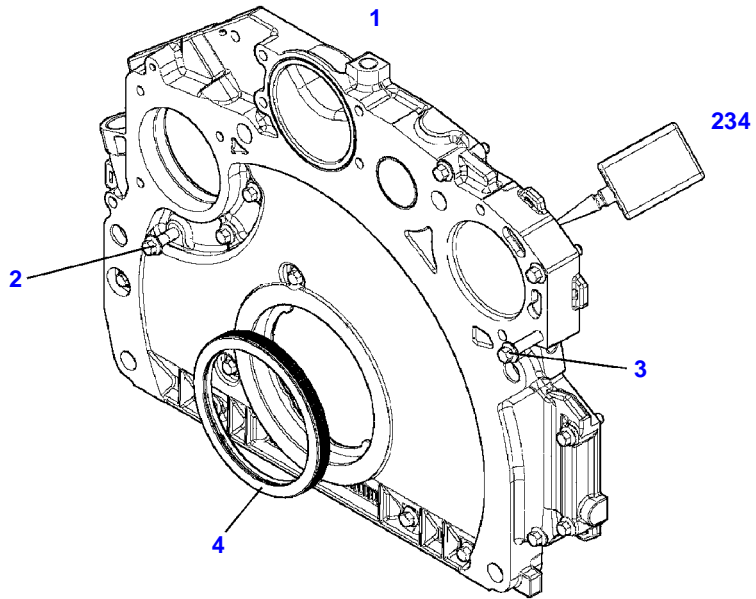

FENDT 716NA SCR (733/00101-99999)
41231

041231

Item	Part Number	Qty	Description Comments	Technical Specification
			ENGINE NUMBER <-- 11425711	
1	72615423	1	WHEEL BOX	
2	72605244	12	HEXAGONAL HEAD BOLT M8X35	M8X35
3	72325388	3	HEXAGONAL HEAD BOLT M8X45	
4	72479495	1	SHAFT SEAL	
234	72626246	1	SEALING COMPOUND