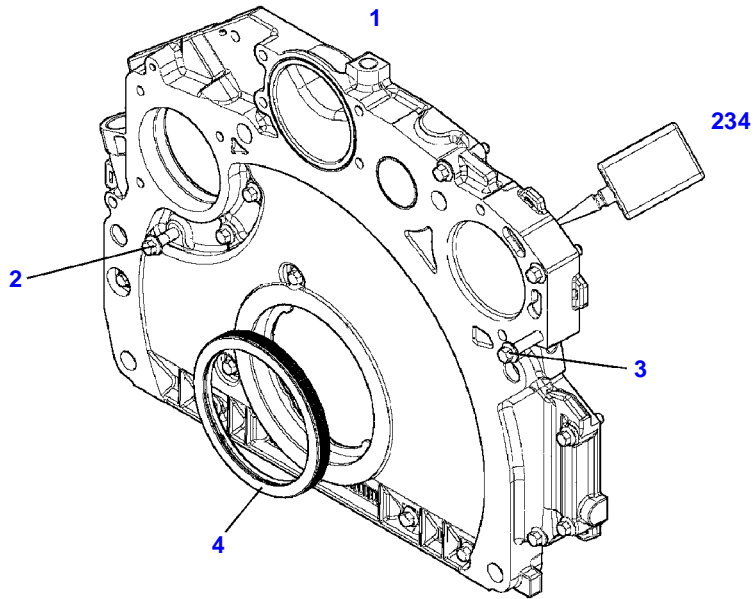

FENDT 716NA SCR (733/00101-99999)
41231

041231

Item	Part Number	Qty	Description Comments	Technical Specification
			ENGINE NUMBER --> 11425710	
1	72615423	1	WHEEL BOX	
2	72605244	12	HEXAGONAL HEAD BOLT M8X35	M8X35
3	72325388	3	HEXAGONAL HEAD BOLT M8X45	
4	72479495	1	SHAFT SEAL	
234	72325408	1	SEALING COMPOUND