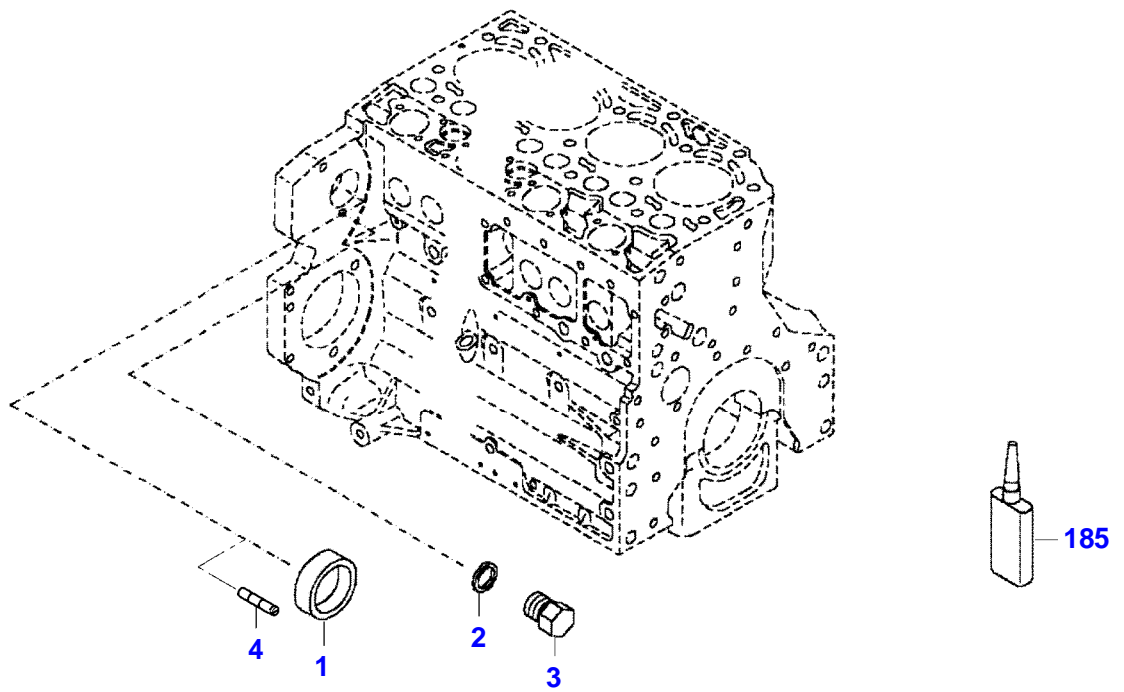

FENDT 716NA SCR (733/00101-99999)
F061411

F061411

Item	Part Number	Qty	Description Comments	Technical Specification
			ENGINE NUMBER <-- 11727016	
	72609277	1	ENGINE <-- 733/2065	TCD6.1L6
1	72616334	1	CRANKCASE ><2-14	
2	72416467	14	HEXAGONAL HEAD BOLT	
3	72344342	14	ADAPTER BUSH	
4			NOT AVAILABLE IN SINGLE PARTS	
5	72456134	3	SEALING WASHER	DIN 7603 D14X20-CU-VERZINNT
6	72439874	1	SEALING WASHER	
7	72455559	1	PLUG SCREW	
8	72429347	2	SCREW M14X1,5	M14X1,5
9	72431135	1	LOCKING PLUG	
10	ACP0152940	6	FEMALE BEARING	
11	ACP0152930	1	FEMALE BEARING	
12	72325325	9	CORE HOLE PLUG	
13	72325326	6	CORE HOLE PLUG	
14	72315799	3	PLUG	DIN 7604 AM14X1,5-A3L
15	72315438	1	PLUG SCREW	DIN 908 M14X1,5-ST
185	72381391	1	THREADLOCKER	LOCTITE 243 10ML

FENDT 716NA SCR (733/00101-99999)
432327-M-1

432327-M-1

Item	Part Number	Qty	Description Comments	Technical Specification
BLANKING PARTS				
1	72627515	1	CORE HOLE PLUG	
2	72315088	2	SEALING WASHER	DIN 7603 A10X13,5-CU
3	72323677	2	PLUG	
4	72631860	2	THREADED PIN	
185	72325403	1	SAFE.LOCK AGENT	