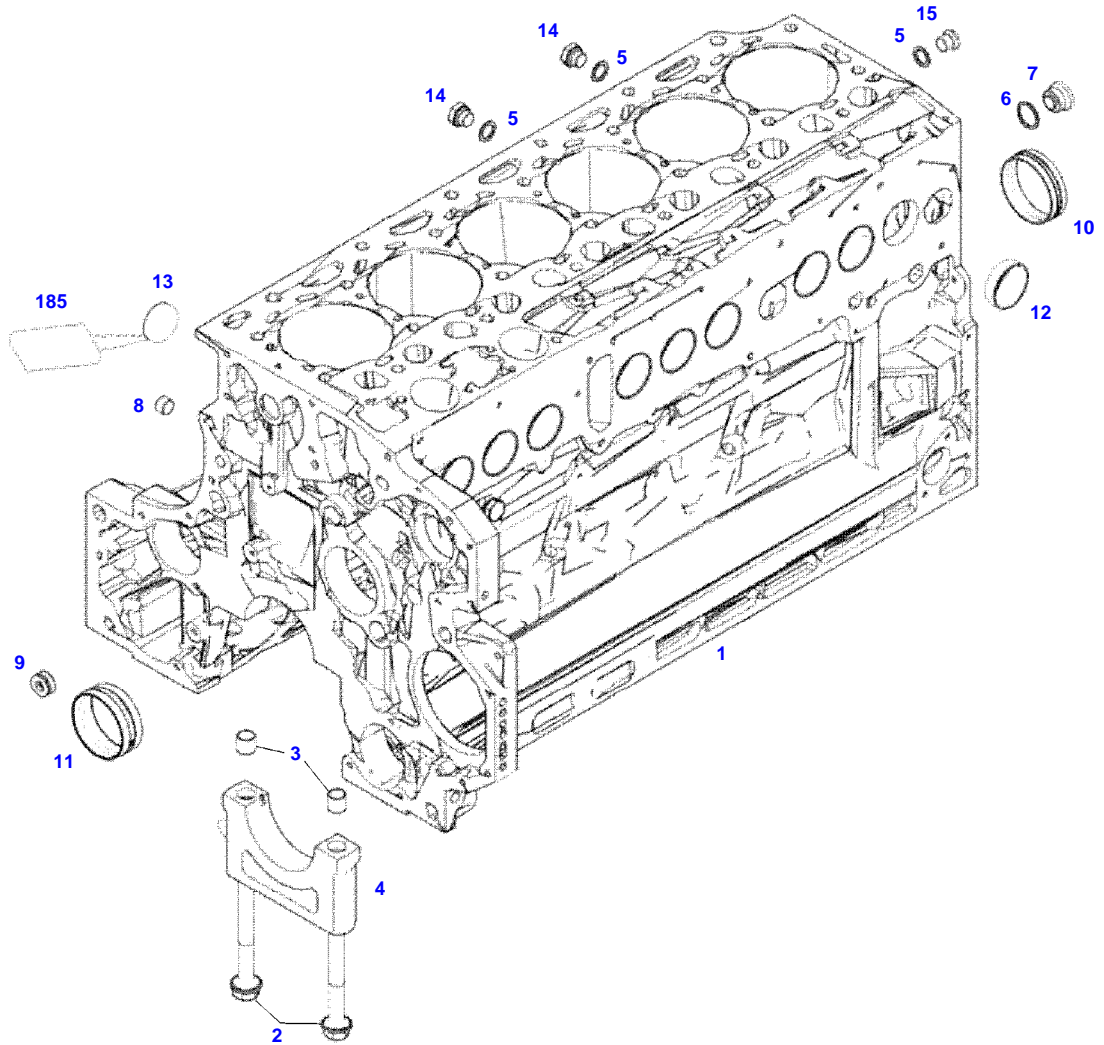

TABLE OF CONTENT

Page Number	Page Title	Page Reference
01-000-TOC	ENGINE, FUEL AND EXHAUST SYSTEM	01-000-TOC
02-000-TOC	AXLES	02-000-TOC
03-000-TOC	STEERING SYSTEM	03-000-TOC
04-000-TOC	DRIVE TRAIN SYSTEM	04-000-TOC
05-000-TOC	COMPRESSED AIR SYSTEM	05-000-TOC
06-000-TOC	HYDRAULIC SYSTEM	06-000-TOC
07-000-TOC	ELECTRICAL SYSTEM	07-000-TOC
08-000-TOC	CAB	08-000-TOC
09-000-TOC	AIR CONDITIONING AND HEATING SYSTEM	09-000-TOC
10-000-TOC	CHASSIS	10-000-TOC
11-000-TOC	WHEELS	11-000-TOC
12-000-TOC	IMPLEMENT LIFT SYSTEM FRONT	12-000-TOC
13-000-TOC	IMPLEMENT LIFT SYSTEM REAR	13-000-TOC
14-000-TOC	FRONT/REAR LOADERS	14-000-TOC
15-000-TOC	PRECISION FARMING SYSTEMS	15-000-TOC
16-000-TOC	ACCESSORIES	16-000-TOC

FENDT 716NA SCR (733/00101-99999)
F061411

F061411

Item	Part Number	Qty	Description Comments	Technical Specification
			ENGINE NUMBER <-- 11727016	
	72609277	1	ENGINE <-- 733/2065	TCD6.1L6
1	72616334	1	CRANKCASE ><2-14	
2	72416467	14	HEXAGONAL HEAD BOLT	
3	72344342	14	ADAPTER BUSH	
4			NOT AVAILABLE IN SINGLE PARTS	
5	72456134	3	SEALING WASHER	DIN 7603 D14X20-CU-VERZINNT
6	72439874	1	SEALING WASHER	
7	72455559	1	PLUG SCREW	
8	72429347	2	SCREW M14X1,5	M14X1,5
9	72431135	1	LOCKING PLUG	
10	ACP0152940	6	FEMALE BEARING	
11	ACP0152930	1	FEMALE BEARING	
12	72325325	9	CORE HOLE PLUG	
13	72325326	6	CORE HOLE PLUG	
14	72315799	3	PLUG	DIN 7604 AM14X1,5-A3L
15	72315438	1	PLUG SCREW	DIN 908 M14X1,5-ST
185	72381391	1	THREADLOCKER	LOCTITE 243 10ML

FENDT 716NA SCR (733/00101-99999)
432327-M-1

432327-M-1

Item	Part Number	Qty	Description Comments	Technical Specification
BLANKING PARTS				
1	72627515	1	CORE HOLE PLUG	
2	72315088	2	SEALING WASHER	DIN 7603 A10X13,5-CU
3	72323677	2	PLUG	
4	72631860	2	THREADED PIN	
185	72325403	1	SAFE.LOCK AGENT	