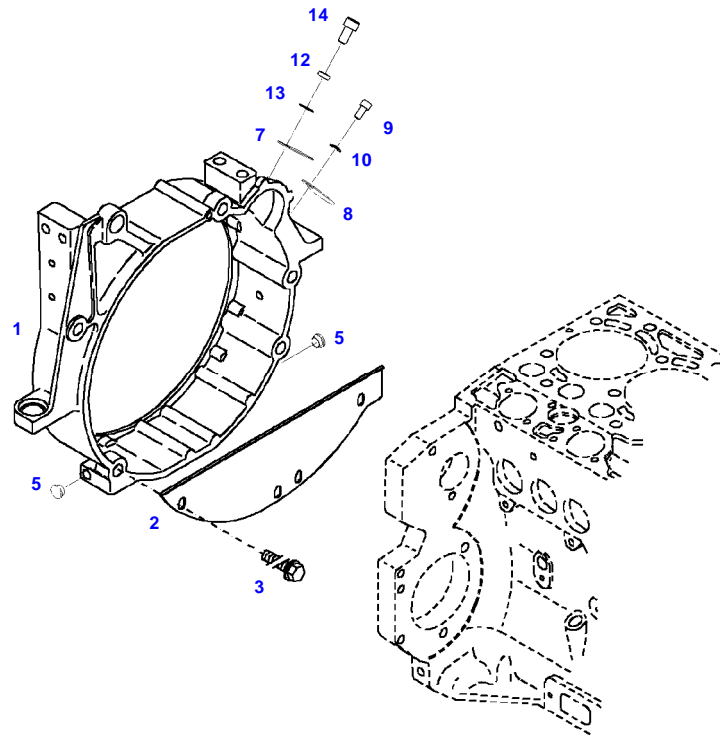

FENDT 716NA SCR (733/00101-99999)
F50423

050423