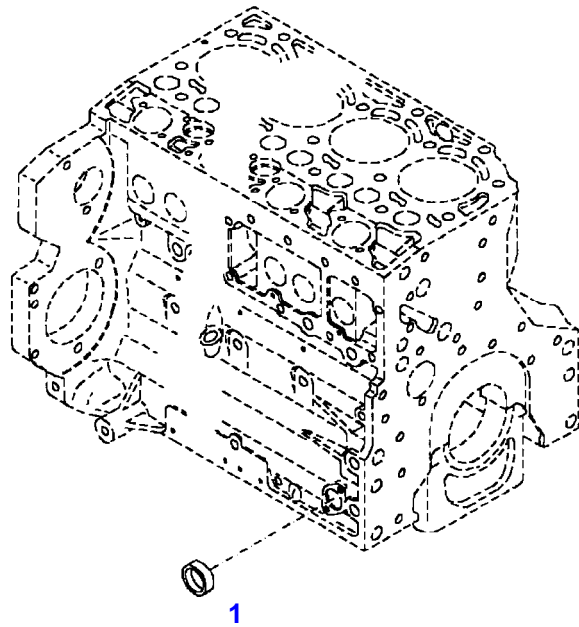

FENDT 716NA SCR (733/00101-99999)
F061411

F061411

Item	Part Number	Qty	Description Comments	Technical Specification
			ENGINE NUMBER <-- 11727016	
	72609277	1	ENGINE <-- 733/2065	TCD6.1L6
1	72616334	1	CRANKCASE ><2-14	
2	72416467	14	HEXAGONAL HEAD BOLT	
3	72344342	14	ADAPTER BUSH	
4			NOT AVAILABLE IN SINGLE PARTS	
5	72456134	3	SEALING WASHER	DIN 7603 D14X20-CU-VERZINNT
6	72439874	1	SEALING WASHER	
7	72455559	1	PLUG SCREW	
8	72429347	2	SCREW M14X1,5	M14X1,5
9	72431135	1	LOCKING PLUG	
10	ACP0152940	6	FEMALE BEARING	
11	ACP0152930	1	FEMALE BEARING	
12	72325325	9	CORE HOLE PLUG	
13	72325326	6	CORE HOLE PLUG	
14	72315799	3	PLUG	DIN 7604 AM14X1,5-A3L
15	72315438	1	PLUG SCREW	DIN 908 M14X1,5-ST
185	72381391	1	THREADLOCKER	LOCTITE 243 10ML

FENDT 716NA SCR (733/00101-99999)
432327-M-1

432327-M-1

Item	Part Number	Qty	Description Comments	Technical Specification
BLANKING PARTS				
1	72627515	1	CORE HOLE PLUG	
2	72315088	2	SEALING WASHER	DIN 7603 A10X13,5-CU
3	72323677	2	PLUG	
4	72631860	2	THREADED PIN	
185	72325403	1	SAFE.LOCK AGENT	

7600E0

Fendt

FENDT 716NA SCR (733/00101-99999)

F733105

CRANKCASE

Page01-0005

Item	Part Number	Qty	Description Comments
			PISTON COOL.NOZZLE
1	72415140	6	PISTON COOLING JET

FENDT 716NA SCR (733/00101-99999)
40194