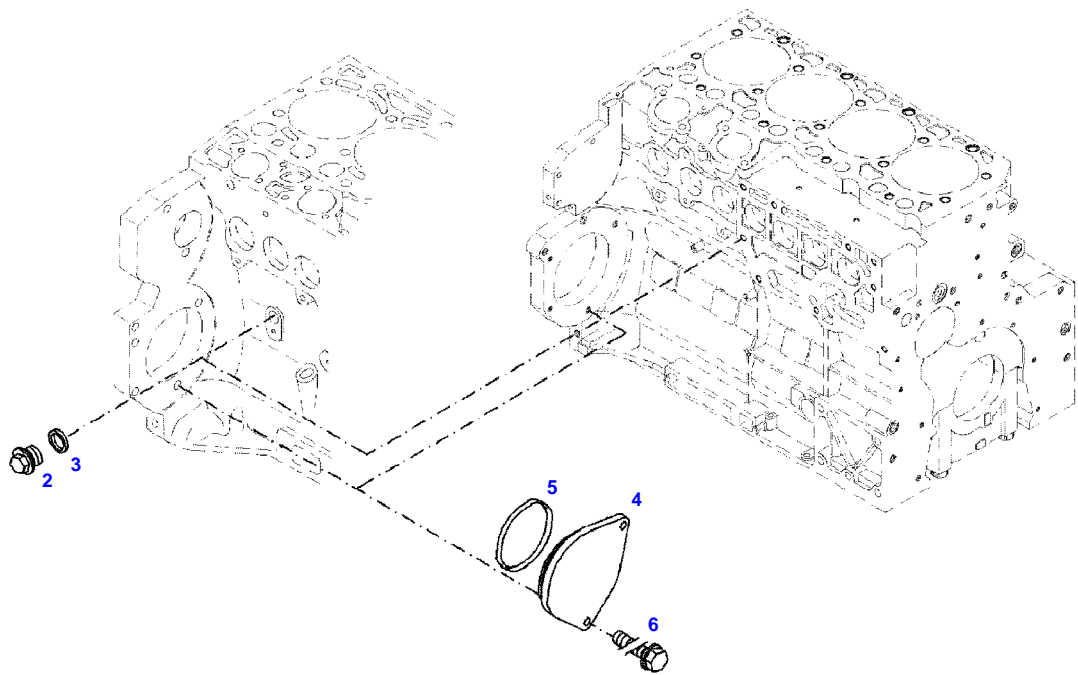

Page01-0008

---

Item	Part Number	Qty	Description Comments
			LOCKING PLUG
1	72325326	1	CORE HOLE PLUG
185	72325403	1	SAFE.LOCK AGENT

051577

Item	Part Number	Qty	Description Comments	Technical Specification
<b>BLANKING PARTS</b>				
2	72315799	1	PLUG NOT NEEDED WITH AIR BRAKE	DIN 7604 AM14X1,5-A3L
3	72315094	1	SEALING WASHER NOT NEEDED WITH AIR BRAKE	DIN 7603 A14X18-CU
4	72431648	1	COVER NOT NEEDED WITH AIR BRAKE	
5	72416472	1	SEAL 96X4MM NOT NEEDED WITH AIR BRAKE	
6	72438057	2	HEXAGONAL HEAD BOLT NOT NEEDED WITH AIR BRAKE	M10X20