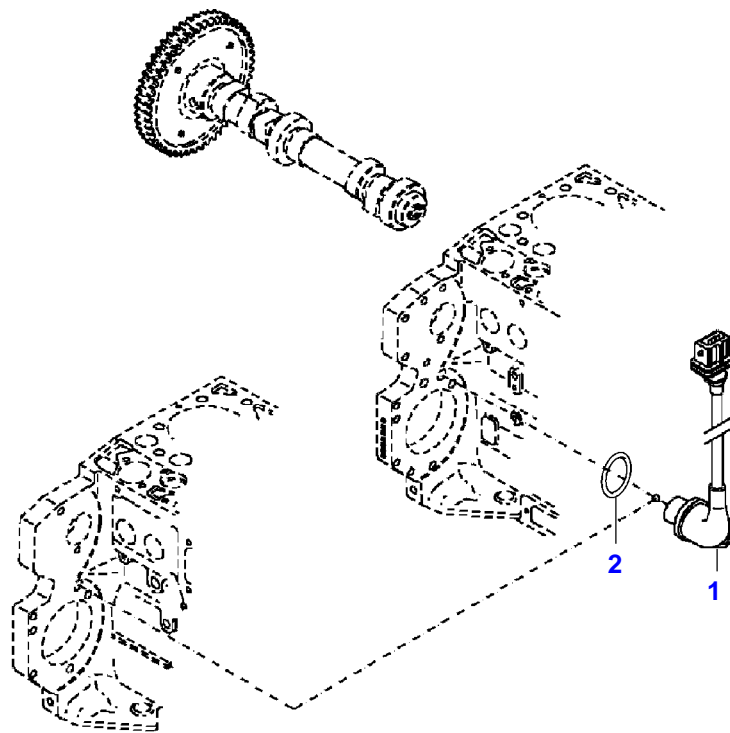

038791

<b>Item</b>	<b>Part Number</b>	<b>Qty</b>	<b>Description Comments</b>	<b>Technical Specification</b>
1	72442925	1	ENGINE SUSPENSION LEFT	
3	72423955	1	ENGINE SUSPENSION RIGHT	
5	72374294	2	HEXAGONAL HEAD BOLT	DIN 931-M16X85 GWA-10.9
6	72418408	2	HEXAGONAL HEAD BOLT	DIN 933 M16X40 GWA-10.9

---

Item	Part Number	Qty	Description Comments	Technical Specification
1	72423991	4	ENGINE MOUNT	
2	72318110	4	DISC	
3	72315563	4	HEXAGONAL HEAD BOLT	DIN 931 M12X80-8.8A3L

431755-M-1

---

Fendt

FENDT 718 SCR (734/00101-99999)