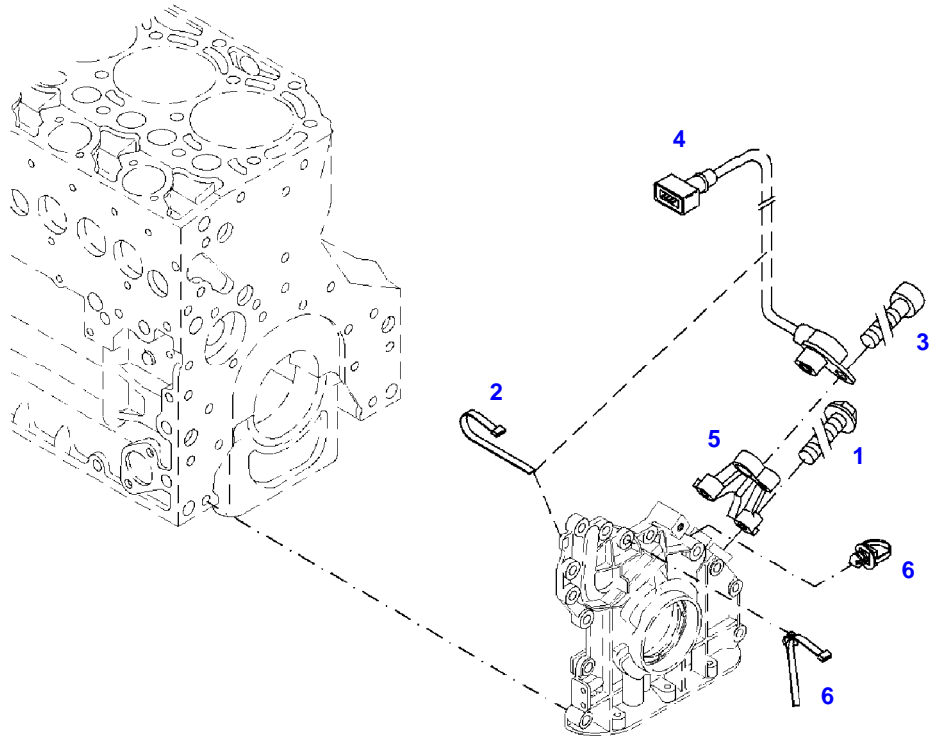

041001

Item	Part Number	Qty	Description Comments	Technical Specification
			<b>ENGINE SPEED EDC</b>	
1	72436834	2	HEXAGONAL HEAD BOLT M6X30	
2	72416001	3	RETAINING STRAP	
3	72315460	1	SOCKET HEAD BOLT	DIN 912 M6X16-8.8
4	72436872	1	TRANSMITTER ENGINE SPEED EDC	
5	72494073	1	RETAINER	
6	72455561	2	RETAINING STRAP	