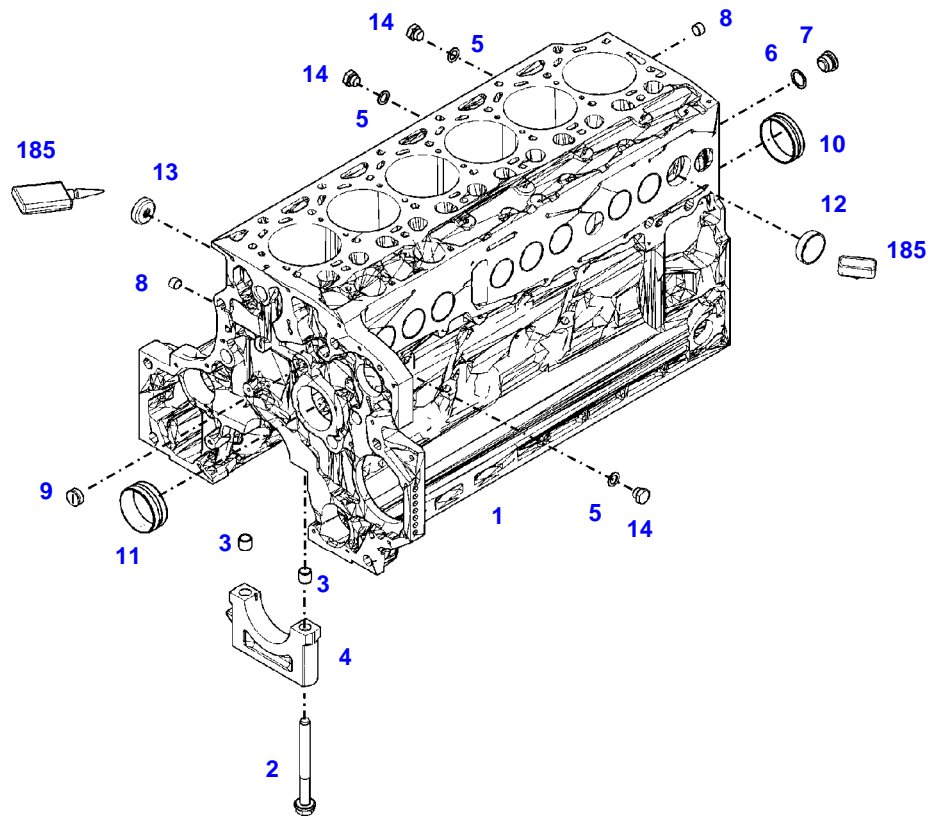

FENDT 718 SCR (734/00101-99999)  
41239

041239

Item	Part Number	Qty	Description Comments	Technical Specification
			<b>ENGINE NUMBER</b> <-- 11227780 --> 11627665	
	72605692	1	ENGINE --> 734/2238	TCD6.1L6
	72608986	1	REMANUFACTURED SHORT BLOCK ENGINE --> 734/2238	
	72609272	1	ENGINE <-- 734/2239 --> 734/2885	TCD6.1L6
	72612618	1	ENGINE FLEXI ENGINE <-- 734/2886	TCD6.1L6
1	72497419	1	CRANKCASE ><2-14	
2	72416467	14	HEXAGONAL HEAD BOLT	
3	72344342	14	ADAPTER BUSH	
4			NOT AVAILABLE IN SINGLE PARTS	
5	72456134	3	SEALING WASHER	DIN 7603 D14X20-CU-VERZINNT
6	72439874	1	SEALING WASHER	
7	72455559	1	PLUG SCREW	
8	72429347	2	SCREW M14X1,5	M14X1,5
9	72431135	1	LOCKING PLUG	
10	72497417	6	BEARING BUSHING	
11	72491822	1	BEARING BUSHING	
12	72325325	9	CORE HOLE PLUG	
13	72325326	6	CORE HOLE PLUG	
14	72315799	3	PLUG	DIN 7604 AM14X1,5-A3L
185	72381391	1	THREADLOCKER	LOCTITE 243 10ML

FENDT 718 SCR (734/00101-99999)  
F061411

F061411

Item	Part Number	Qty	Description Comments	Technical Specification
			<b>ENGINE NUMBER</b> <-- 11627666 --> 11727015	
	72609272	1	ENGINE <-- 734/2239 --> 734/2885	TCD6.1L6
	72612618	1	ENGINE FLEXI ENGINE <-- 734/2886	TCD6.1L6
1	72616334	1	CRANKCASE ><2-14	
2	72416467	14	HEXAGONAL HEAD BOLT	
3	72344342	14	ADAPTER BUSH	
4			NOT AVAILABLE IN SINGLE PARTS	
5	72456134	3	SEALING WASHER	DIN 7603 D14X20-CU-VERZINNT
6	72439874	1	SEALING WASHER	
7	72455559	1	PLUG SCREW	
8	72429347	2	SCREW M14X1,5	M14X1,5
9	72431135	1	LOCKING PLUG	
10	72615416	6	BEARING BUSHING	
11	72491822	1	BEARING BUSHING	
12	72325325	9	CORE HOLE PLUG	
13	72325326	6	CORE HOLE PLUG	
14	72315799	3	PLUG	DIN 7604 AM14X1,5-A3L
15	72315438	1	PLUG SCREW	DIN 908 M14X1,5-ST
185	72381391	1	THREADLOCKER	LOCTITE 243 10ML