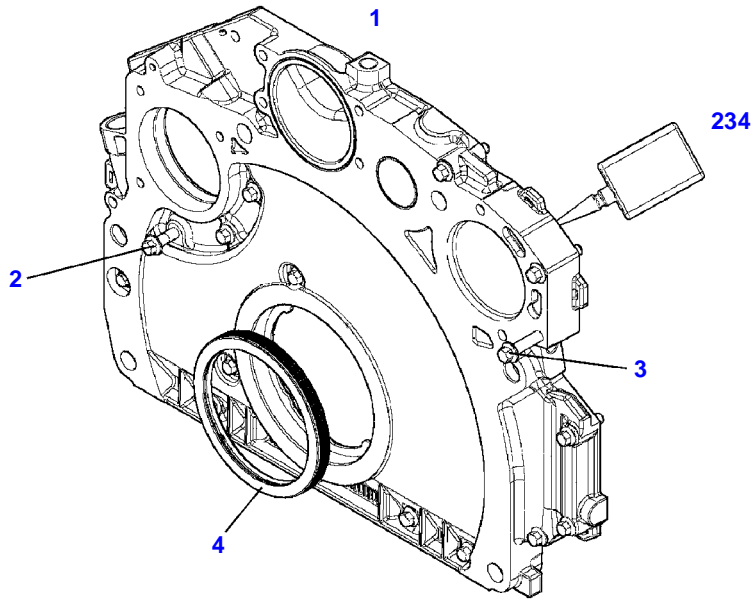

FENDT 718 SCR (734/00101-99999)
41231

041231

Item	Part Number	Qty	Description Comments	Technical Specification
			ENGINE NUMBER --> 11425710	
1	72615423	1	WHEEL BOX	
2	72605244	12	HEXAGONAL HEAD BOLT M8X35	M8X35
3	72325388	3	HEXAGONAL HEAD BOLT M8X45	
4	72479495	1	SHAFT SEAL	
234	72325408	1	SEALING COMPOUND