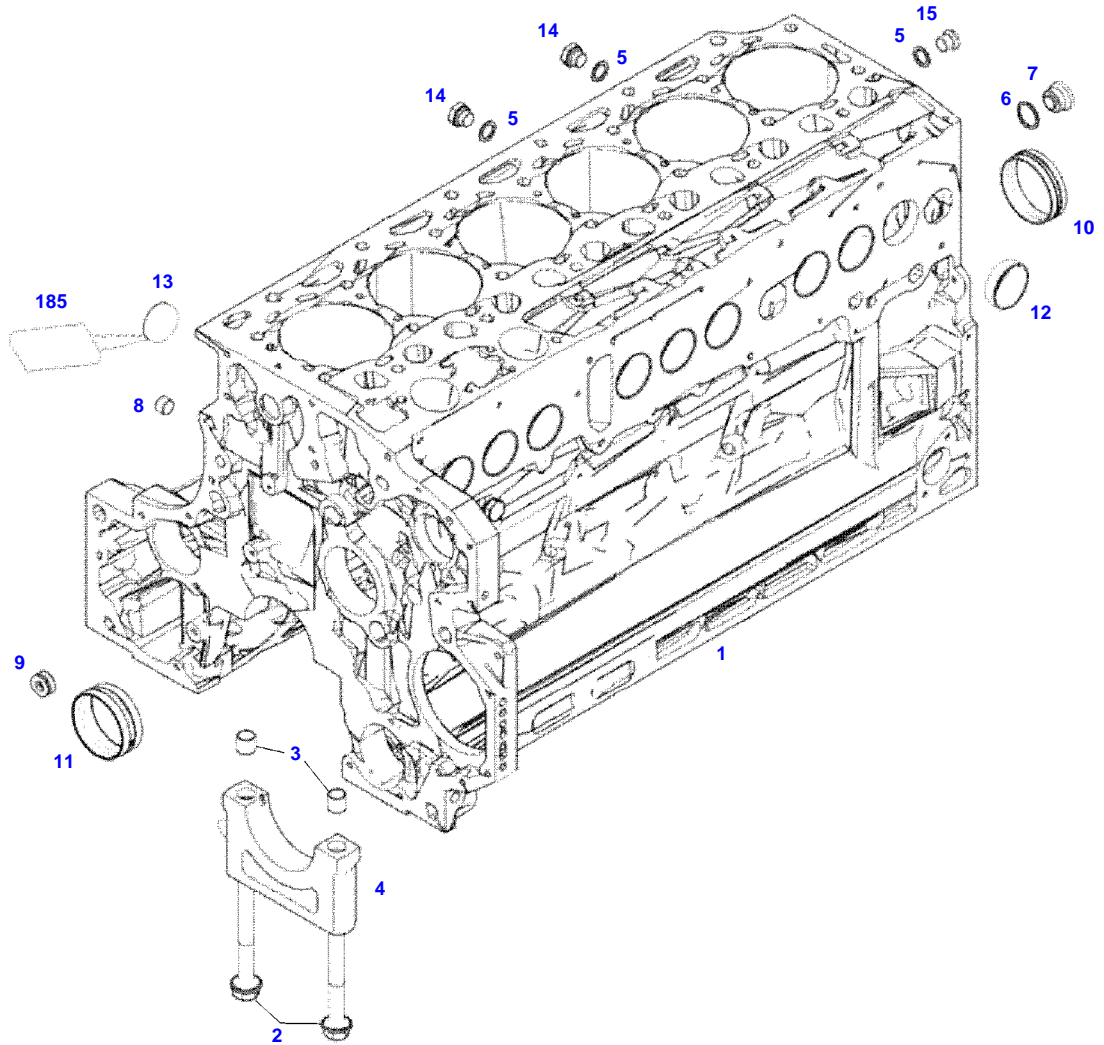

FENDT 718 SCR (734/00101-99999)  
41239

041239

Item	Part Number	Qty	Description Comments	Technical Specification
			<b>ENGINE NUMBER</b> <-- 11227780 --> 11627665	
	72605692	1	ENGINE --> 734/2238	TCD6.1L6
	72608986	1	REMANUFACTURED SHORT BLOCK ENGINE --> 734/2238	
	72609272	1	ENGINE <-- 734/2239 --> 734/2885	TCD6.1L6
	72612618	1	ENGINE FLEXI ENGINE <-- 734/2886	TCD6.1L6
1	72497419	1	CRANKCASE ><2-14	
2	72416467	14	HEXAGONAL HEAD BOLT	
3	72344342	14	ADAPTER BUSH	
4			NOT AVAILABLE IN SINGLE PARTS	
5	72456134	3	SEALING WASHER	DIN 7603 D14X20-CU-VERZINNT
6	72439874	1	SEALING WASHER	
7	72455559	1	PLUG SCREW	
8	72429347	2	SCREW M14X1,5	M14X1,5
9	72431135	1	LOCKING PLUG	
10	72497417	6	BEARING BUSHING	
11	72491822	1	BEARING BUSHING	
12	72325325	9	CORE HOLE PLUG	
13	72325326	6	CORE HOLE PLUG	
14	72315799	3	PLUG	DIN 7604 AM14X1,5-A3L
185	72381391	1	THREADLOCKER	LOCTITE 243 10ML

FENDT 718 SCR (734/00101-99999)  
F061411

F061411

Item	Part Number	Qty	Description Comments	Technical Specification
			<b>ENGINE NUMBER</b> <-- 11627666 --> 11727015	
	72609272	1	ENGINE <-- 734/2239 --> 734/2885	TCD6.1L6
	72612618	1	ENGINE FLEXI ENGINE <-- 734/2886	TCD6.1L6
1	72616334	1	CRANKCASE ><2-14	
2	72416467	14	HEXAGONAL HEAD BOLT	
3	72344342	14	ADAPTER BUSH	
4			NOT AVAILABLE IN SINGLE PARTS	
5	72456134	3	SEALING WASHER	DIN 7603 D14X20-CU-VERZINNT
6	72439874	1	SEALING WASHER	
7	72455559	1	PLUG SCREW	
8	72429347	2	SCREW M14X1,5	M14X1,5
9	72431135	1	LOCKING PLUG	
10	72615416	6	BEARING BUSHING	
11	72491822	1	BEARING BUSHING	
12	72325325	9	CORE HOLE PLUG	
13	72325326	6	CORE HOLE PLUG	
14	72315799	3	PLUG	DIN 7604 AM14X1,5-A3L
15	72315438	1	PLUG SCREW	DIN 908 M14X1,5-ST
185	72381391	1	THREADLOCKER	LOCTITE 243 10ML