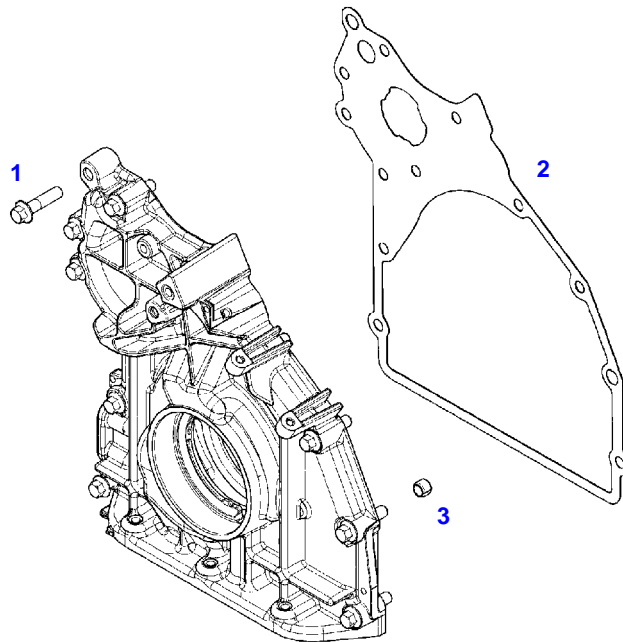

FENDT 718 SCR (734/00101-99999)
41243

041243

Fendt

FENDT 718 SCR (734/00101-99999)

F734000

FRONT COVER

Page01-0018

Item	Part Number	Qty	Description Comments	Technical Specification
FASTENINGS				
1	72605244	12	HEXAGONAL HEAD BOLT M8X35	M8X35
2	72486511	1	SEAL	
3	72325352	1	TENSIONER BUSHING