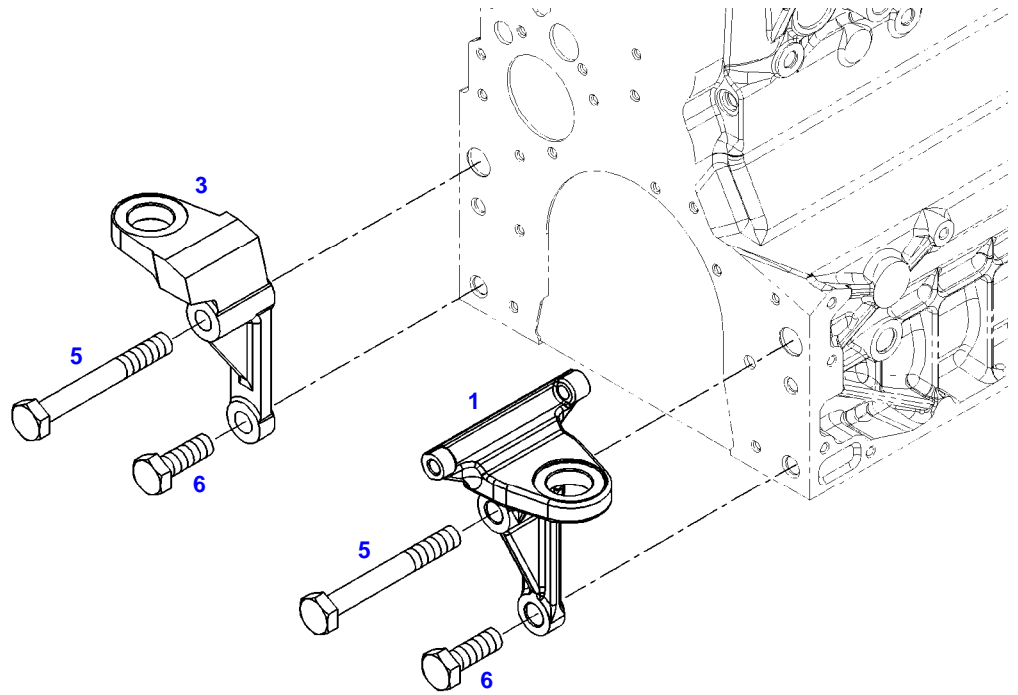

FENDT 718 SCR (734/00101-99999)
38791

038791

Item	Part Number	Qty	Description Comments	Technical Specification
1	72442925	1	ENGINE SUSPENSION LEFT	
3	72423955	1	ENGINE SUSPENSION RIGHT	
5	72374294	2	HEXAGONAL HEAD BOLT	DIN 931-M16X85 GWA-10.9
6	72418408	2	HEXAGONAL HEAD BOLT	DIN 933 M16X40 GWA-10.9