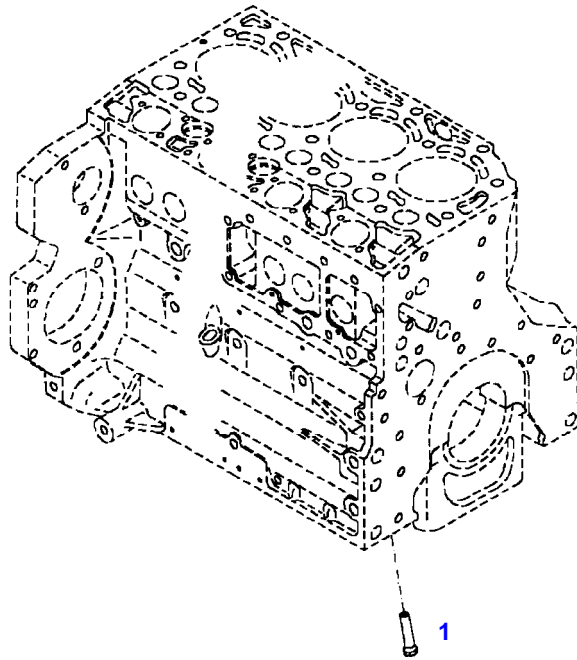

FENDT 718 SCR (734/00101-99999)  
F061411

F061411

Item	Part Number	Qty	Description Comments	Technical Specification
			<b>ENGINE NUMBER</b> <-- 11727016	
	72609272	1	ENGINE <-- 734/2239 --> 734/2885	TCD6.1L6
	72612618	1	ENGINE FLEXI ENGINE <-- 734/2886	TCD6.1L6
1	72616334	1	CRANKCASE ><2-14	
2	72416467	14	HEXAGONAL HEAD BOLT	
3	72344342	14	ADAPTER BUSH	
4			NOT AVAILABLE IN SINGLE PARTS	
5	72456134	3	SEALING WASHER	DIN 7603 D14X20-CU-VERZINNT
6	72439874	1	SEALING WASHER	
7	72455559	1	PLUG SCREW	
8	72429347	2	SCREW M14X1,5	M14X1,5
9	72431135	1	LOCKING PLUG	
10	ACP0152940	6	FEMALE BEARING	
11	ACP0152930	1	FEMALE BEARING	
12	72325325	9	CORE HOLE PLUG	
13	72325326	6	CORE HOLE PLUG	
14	72315799	3	PLUG	DIN 7604 AM14X1,5-A3L
15	72315438	1	PLUG SCREW	DIN 908 M14X1,5-ST
185	72381391	1	THREADLOCKER	LOCTITE 243 10ML

432327-M-1

Fendt

FENDT 718 SCR (734/00101-99999)

F734000

CRANKCASE

Page01-0006

Item	Part Number	Qty	Description Comments	Technical Specification
<b>BLANKING PARTS</b>				
1	72627515	1	CORE HOLE PLUG	
2	72315088	2	SEALING WASHER	DIN 7603 A10X13,5-CU
3	72323677	2	PLUG	
4	72631860	2	THREADED PIN	
185	72325403	1	SAFE.LOCK AGENT	