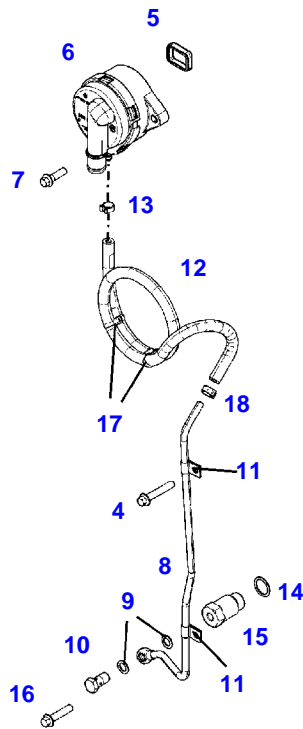

038791

<b>Item</b>	<b>Part Number</b>	<b>Qty</b>	<b>Description Comments</b>	<b>Technical Specification</b>
1	72442925	1	ENGINE SUSPENSION LEFT	
3	72423955	1	ENGINE SUSPENSION RIGHT	
5	72374294	2	HEXAGONAL HEAD BOLT	DIN 931-M16X85 GWA-10.9
6	72418408	2	HEXAGONAL HEAD BOLT	DIN 933 M16X40 GWA-10.9

---

Item	Part Number	Qty	Description Comments	Technical Specification
1	72423991	4	ENGINE MOUNT	
2	72318110	4	DISC	
3	72315563	4	HEXAGONAL HEAD BOLT	DIN 931 M12X80-8.8A3L

431755-M-1

---

Fendt

FENDT 718 SCR (734/00101-99999)

FENDT 718 SCR (734/00101-99999)  
41345

041345

Item	Part Number	Qty	Description Comments	Technical Specification
4	72325453	1	HEXAGONAL HEAD BOLT M8X50	
5	72455795	1	SEAL	
6	72437250	1	BREATHER ><5	
7	72325293	2	HEXAGONAL HEAD BOLT M8X30	M8X30
8	72492442	1	OIL RETURN LINE ><9-13,17 ENG.NO. --> 11068463	
	72494112	1	OIL RETURN LINE ><9-13,17 ENG.NO. <-- 11068464	
9	72439873	2	SEALING WASHER	
10	72323517	1	BANJO BOLT	
11	72425772	2	PIPE CLAMP	
12	72494114	1	RUBBER HOSE	
13	72479013	1	HOSE CLIP	
14	72439874	1	SEALING WASHER	
15	72425770	1	LOCK VALVE	
16	72325457	1	HEXAGONAL HEAD BOLT M8X40	
17	72416001	2	RETAINING STRAP	
18	72479013	1	HOSE CLIP	

FENDT 718 SCR (734/00101-99999)  
38786

038786

Item	Part Number	Qty	Description Comments	Technical Specification
<b>BREATHER TUBE</b>				
1	72442930	1	RETAINER	
3	72437633	1	CONNECTING FLANGE	
4	72311167	3	HOSE CLIP	
5	72442926	1	HOSE	
7	72455795	1	SEAL	
8	72455520	1	ADAPTER	
11	72495711	1	HOSE	
12	72315650	3	HEXAGONAL HEAD BOLT	DIN 933 M8 X 20-8.8A3L
13	72311788	6	DISC	DIN 125-8,4-ST.A3L
14	72315478	2	SOCKET HEAD BOLT	DIN 912 M8X35-8.8
15	72315668	1	HEXAGONAL HEAD BOLT	DIN 933 M8X50-8.8A3L