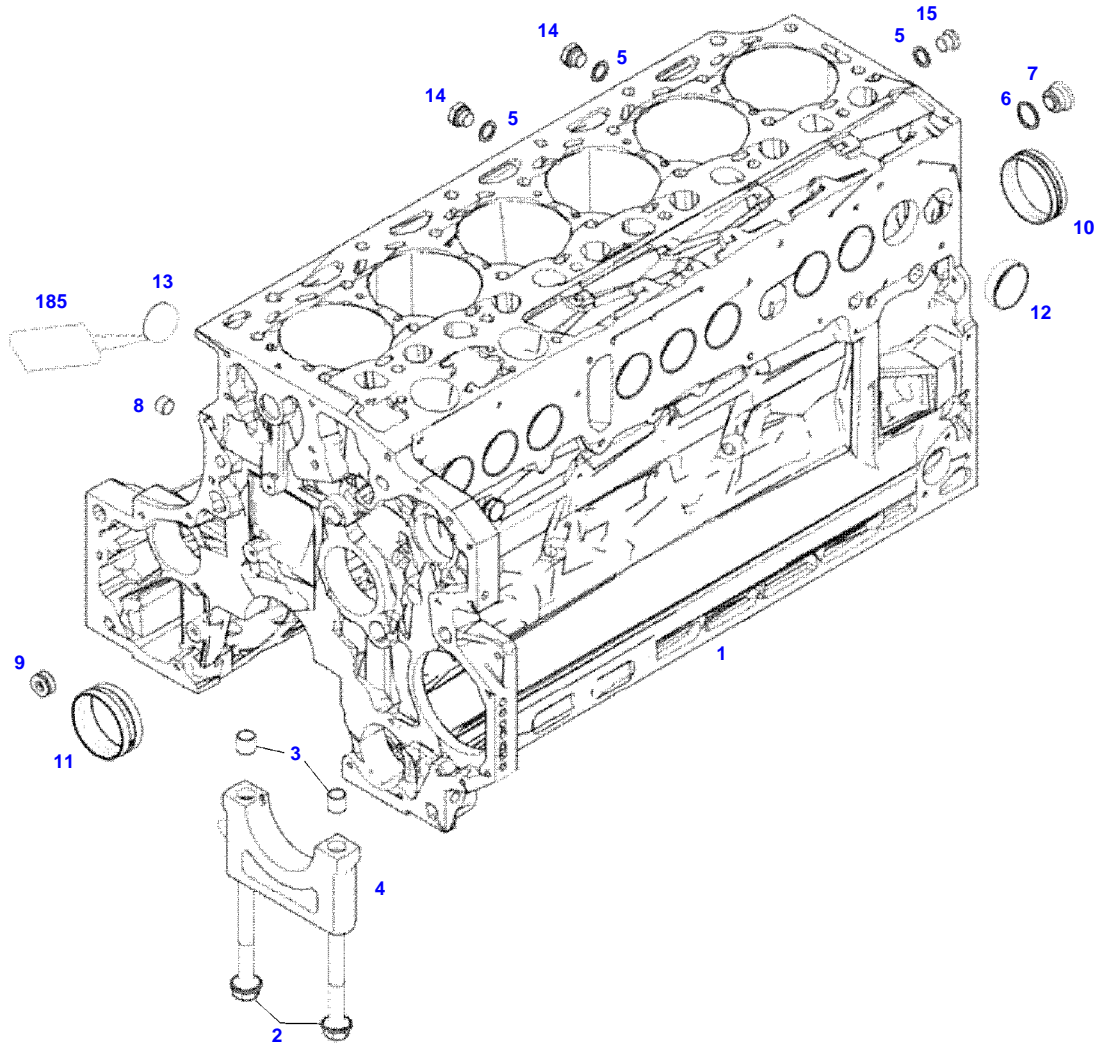

FENDT 718 SCR (734/00101-99999)  
F061411

F061411

Item	Part Number	Qty	Description Comments	Technical Specification
			<b>ENGINE NUMBER</b> <-- 11627666 --> 11727015	
	72609272	1	ENGINE <-- 734/2239 --> 734/2885	TCD6.1L6
	72612618	1	ENGINE FLEXI ENGINE <-- 734/2886	TCD6.1L6
1	72616334	1	CRANKCASE ><2-14	
2	72416467	14	HEXAGONAL HEAD BOLT	
3	72344342	14	ADAPTER BUSH	
4			NOT AVAILABLE IN SINGLE PARTS	
5	72456134	3	SEALING WASHER	DIN 7603 D14X20-CU-VERZINNT
6	72439874	1	SEALING WASHER	
7	72455559	1	PLUG SCREW	
8	72429347	2	SCREW M14X1,5	M14X1,5
9	72431135	1	LOCKING PLUG	
10	72615416	6	BEARING BUSHING	
11	72491822	1	BEARING BUSHING	
12	72325325	9	CORE HOLE PLUG	
13	72325326	6	CORE HOLE PLUG	
14	72315799	3	PLUG	DIN 7604 AM14X1,5-A3L
15	72315438	1	PLUG SCREW	DIN 908 M14X1,5-ST
185	72381391	1	THREADLOCKER	LOCTITE 243 10ML

FENDT 718 SCR (734/00101-99999)  
F061411

F061411

Item	Part Number	Qty	Description Comments	Technical Specification
			<b>ENGINE NUMBER</b> <-- 11727016	
	72609272	1	ENGINE <-- 734/2239 --> 734/2885	TCD6.1L6
	72612618	1	ENGINE FLEXI ENGINE <-- 734/2886	TCD6.1L6
1	72616334	1	CRANKCASE ><2-14	
2	72416467	14	HEXAGONAL HEAD BOLT	
3	72344342	14	ADAPTER BUSH	
4			NOT AVAILABLE IN SINGLE PARTS	
5	72456134	3	SEALING WASHER	DIN 7603 D14X20-CU-VERZINNT
6	72439874	1	SEALING WASHER	
7	72455559	1	PLUG SCREW	
8	72429347	2	SCREW M14X1,5	M14X1,5
9	72431135	1	LOCKING PLUG	
10	ACP0152940	6	FEMALE BEARING	
11	ACP0152930	1	FEMALE BEARING	
12	72325325	9	CORE HOLE PLUG	
13	72325326	6	CORE HOLE PLUG	
14	72315799	3	PLUG	DIN 7604 AM14X1,5-A3L
15	72315438	1	PLUG SCREW	DIN 908 M14X1,5-ST
185	72381391	1	THREADLOCKER	LOCTITE 243 10ML