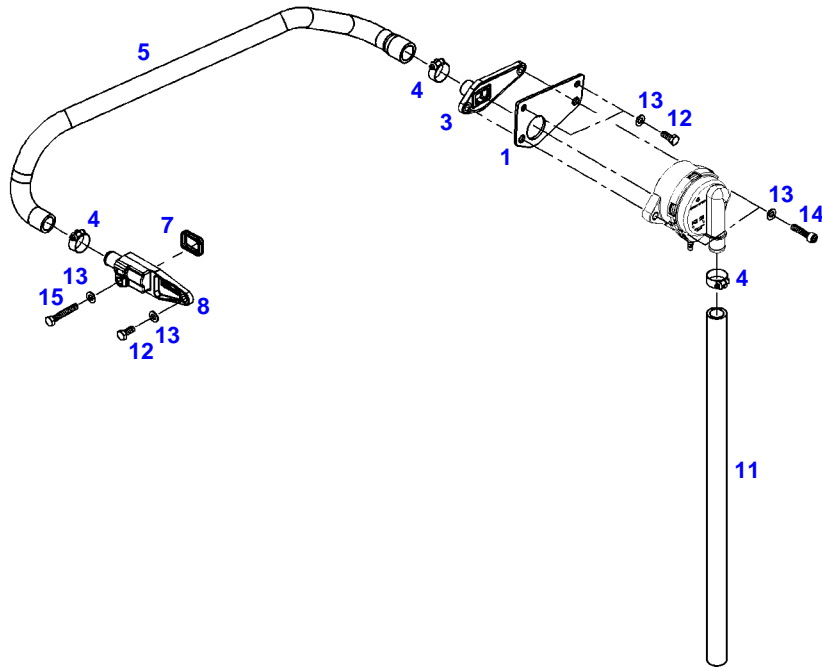

FENDT 718 SCR (734/00101-99999)
38786

038786

Item	Part Number	Qty	Description Comments	Technical Specification
BREATHER TUBE				
1	72442930	1	RETAINER	
3	72437633	1	CONNECTING FLANGE	
4	72311167	3	HOSE CLIP	
5	72442926	1	HOSE	
7	72455795	1	SEAL	
8	72455520	1	ADAPTER	
11	72495711	1	HOSE	
12	72315650	3	HEXAGONAL HEAD BOLT	DIN 933 M8 X 20-8.8A3L
13	72311788	6	DISC	DIN 125-8,4-ST.A3L
14	72315478	2	SOCKET HEAD BOLT	DIN 912 M8X35-8.8
15	72315668	1	HEXAGONAL HEAD BOLT	DIN 933 M8X50-8.8A3L