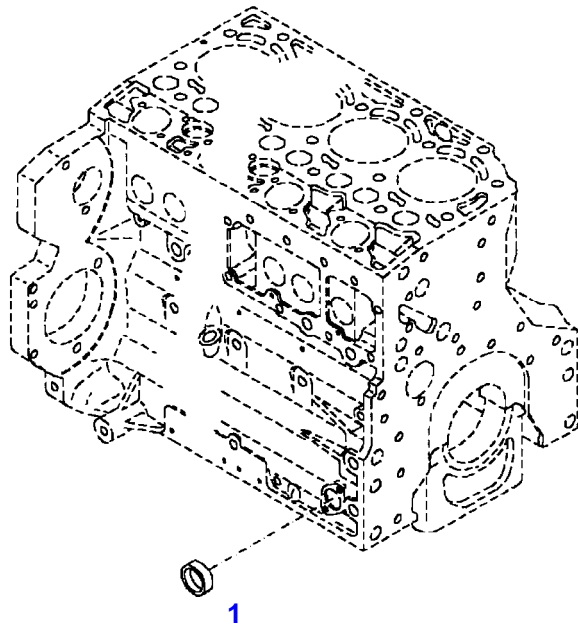

FENDT 718 SCR (734/00101-99999)
40194

040194

Fendt

FENDT 718 SCR (734/00101-99999)

F734000

CRANKCASE

Page01-0008

Item	Part Number	Qty	Description Comments
			LOCKING PLUG
1	72325326	1	CORE HOLE PLUG
185	72325403	1	SAFE.LOCK AGENT