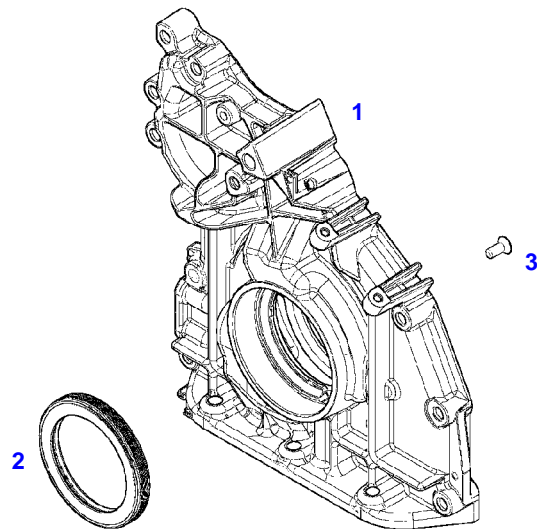

041199

Item	Part Number	Qty	Description Comments
			INTEGRATED OIL PUMP
1	72479485	1	CRANKCASE END COVER INTEGRATED OIL PUMP ><2,3
2	72479487	1	SHAFT SEAL
3	72416228	8	COUNTERSUNK CAPSCREW M6X16