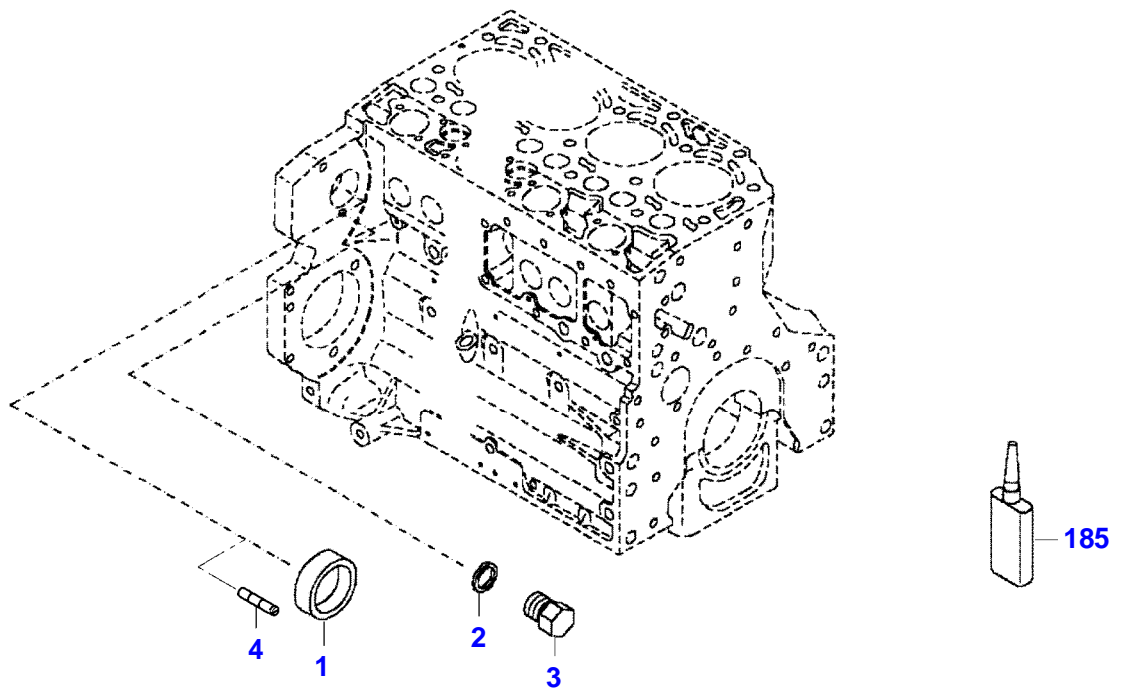

FENDT 718 SCR (734/00101-99999)  
F061411

F061411

Item	Part Number	Qty	Description Comments	Technical Specification
			<b>ENGINE NUMBER</b> <-- 11627666 --> 11727015	
	72609272	1	ENGINE <-- 734/2239 --> 734/2885	TCD6.1L6
	72612618	1	ENGINE FLEXI ENGINE <-- 734/2886	TCD6.1L6
1	72616334	1	CRANKCASE ><2-14	
2	72416467	14	HEXAGONAL HEAD BOLT	
3	72344342	14	ADAPTER BUSH	
4			NOT AVAILABLE IN SINGLE PARTS	
5	72456134	3	SEALING WASHER	DIN 7603 D14X20-CU-VERZINNT
6	72439874	1	SEALING WASHER	
7	72455559	1	PLUG SCREW	
8	72429347	2	SCREW M14X1,5	M14X1,5
9	72431135	1	LOCKING PLUG	
10	72615416	6	BEARING BUSHING	
11	72491822	1	BEARING BUSHING	
12	72325325	9	CORE HOLE PLUG	
13	72325326	6	CORE HOLE PLUG	
14	72315799	3	PLUG	DIN 7604 AM14X1,5-A3L
15	72315438	1	PLUG SCREW	DIN 908 M14X1,5-ST
185	72381391	1	THREADLOCKER	LOCTITE 243 10ML

FENDT 718 SCR (734/00101-99999)  
F061411

F061411

Item	Part Number	Qty	Description Comments	Technical Specification
			<b>ENGINE NUMBER</b> <-- 11727016	
	72609272	1	ENGINE <-- 734/2239 --> 734/2885	TCD6.1L6
	72612618	1	ENGINE FLEXI ENGINE <-- 734/2886	TCD6.1L6
1	72616334	1	CRANKCASE ><2-14	
2	72416467	14	HEXAGONAL HEAD BOLT	
3	72344342	14	ADAPTER BUSH	
4			NOT AVAILABLE IN SINGLE PARTS	
5	72456134	3	SEALING WASHER	DIN 7603 D14X20-CU-VERZINNT
6	72439874	1	SEALING WASHER	
7	72455559	1	PLUG SCREW	
8	72429347	2	SCREW M14X1,5	M14X1,5
9	72431135	1	LOCKING PLUG	
10	ACP0152940	6	FEMALE BEARING	
11	ACP0152930	1	FEMALE BEARING	
12	72325325	9	CORE HOLE PLUG	
13	72325326	6	CORE HOLE PLUG	
14	72315799	3	PLUG	DIN 7604 AM14X1,5-A3L
15	72315438	1	PLUG SCREW	DIN 908 M14X1,5-ST
185	72381391	1	THREADLOCKER	LOCTITE 243 10ML