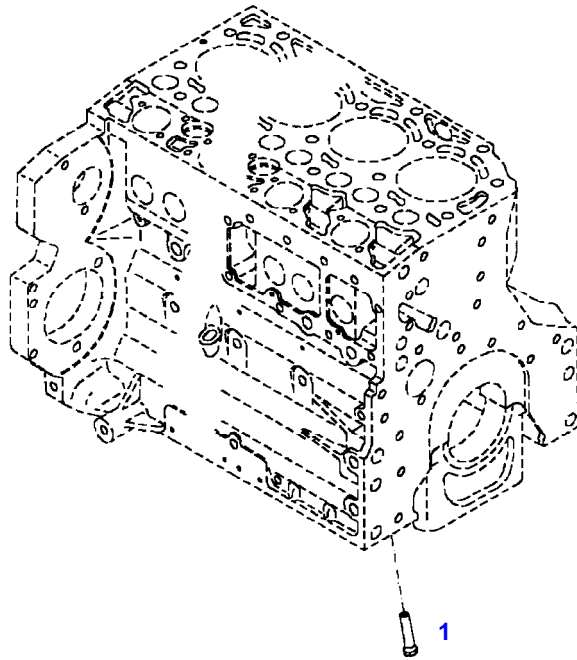

Item	Part Number	Qty	Description Comments	Technical Specification
BLANKING PARTS				
1	72627515	1	CORE HOLE PLUG	
2	72315088	2	SEALING WASHER	DIN 7603 A10X13,5-CU
3	72323677	2	PLUG	
4	72631860	2	THREADED PIN	
185	72325403	1	SAFE.LOCK AGENT	

FENDT 718NA SCR (734/00101-99999)
30094

7600E0