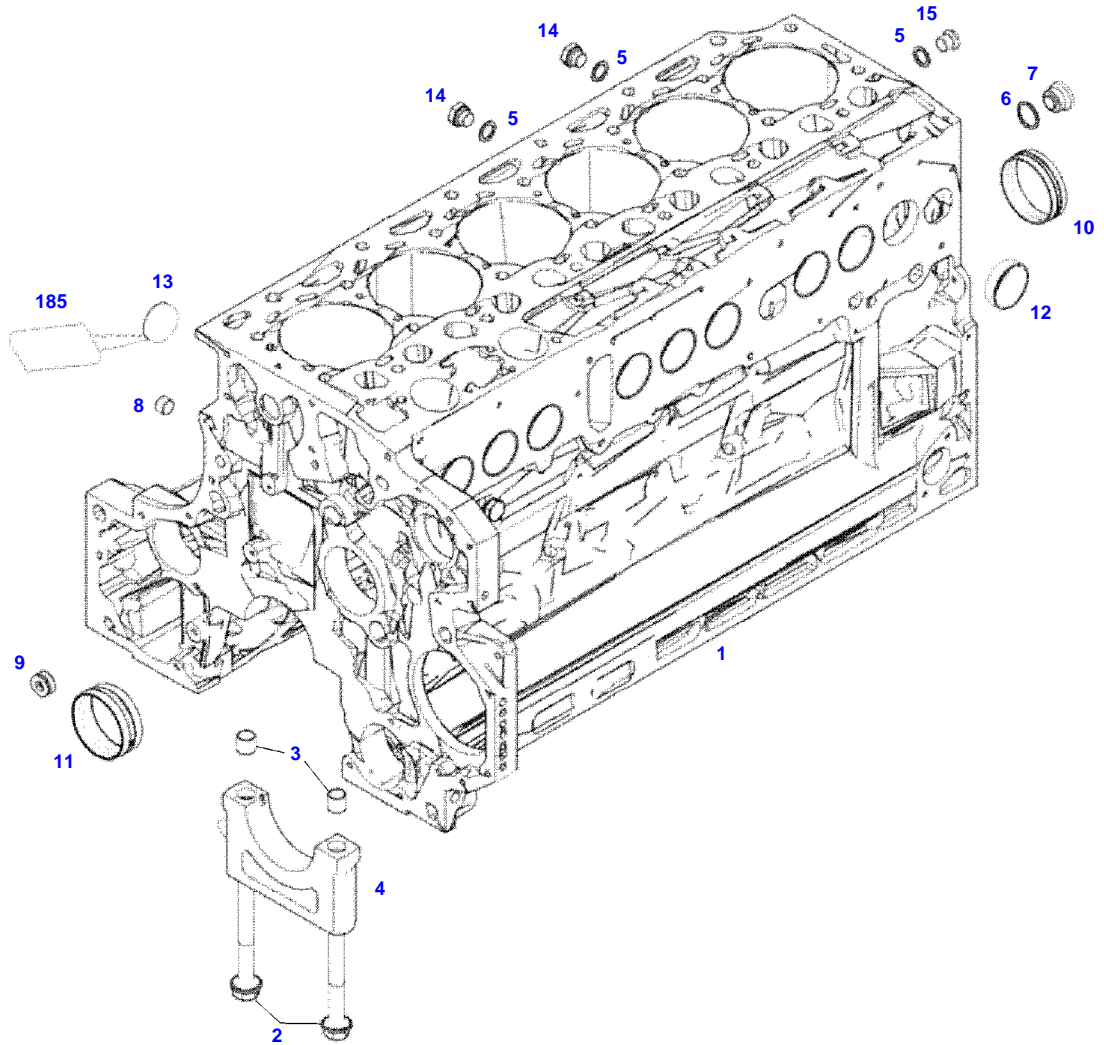

Page Number	Page Title	Page Reference
01-000-TOC	ENGINE, FUEL AND EXHAUST SYSTEM	01-000-TOC
02-000-TOC	AXLES	02-000-TOC
03-000-TOC	STEERING SYSTEM	03-000-TOC
04-000-TOC	DRIVE TRAIN SYSTEM	04-000-TOC
05-000-TOC	COMPRESSED AIR SYSTEM	05-000-TOC
06-000-TOC	HYDRAULIC SYSTEM	06-000-TOC
07-000-TOC	ELECTRICAL SYSTEM	07-000-TOC
08-000-TOC	CAB	08-000-TOC
09-000-TOC	AIR CONDITIONING AND HEATING SYSTEM	09-000-TOC
10-000-TOC	CHASSIS	10-000-TOC
11-000-TOC	WHEELS	11-000-TOC
12-000-TOC	IMPLEMENT LIFT SYSTEM FRONT	12-000-TOC
13-000-TOC	IMPLEMENT LIFT SYSTEM REAR	13-000-TOC
14-000-TOC	FRONT/REAR LOADERS	14-000-TOC
15-000-TOC	PRECISION FARMING SYSTEMS	15-000-TOC
16-000-TOC	ACCESSORIES	16-000-TOC

FENDT 718NA SCR (734/00101-99999)
F061411

F061411

Item	Part Number	Qty	Description Comments	Technical Specification
			ENGINE NUMBER <-- 11727016	
	72609278	1	ENGINE <-- 734/2239 --> 734/2469	TCD6.1L6
	72610097	1	ENGINE FLEXI ENGINE <-- 734/2470	TCD6.1L6
1	72616334	1	CRANKCASE ><2-14	
2	72416467	14	HEXAGONAL HEAD BOLT	
3	72344342	14	ADAPTER BUSH	
4			NOT AVAILABLE IN SINGLE PARTS	
5	72456134	3	SEALING WASHER	DIN 7603 D14X20-CU-VERZINNT
6	72439874	1	SEALING WASHER	
7	72455559	1	PLUG SCREW	
8	72429347	2	SCREW M14X1,5	M14X1,5
9	72431135	1	LOCKING PLUG	
10	ACP0152940	6	FEMALE BEARING	
11	ACP0152930	1	FEMALE BEARING	
12	72325325	9	CORE HOLE PLUG	
13	72325326	6	CORE HOLE PLUG	
14	72315799	3	PLUG	DIN 7604 AM14X1,5-A3L
15	72315438	1	PLUG SCREW	DIN 908 M14X1,5-ST
185	72381391	1	THREADLOCKER	LOCTITE 243 10ML

FENDT 718NA SCR (734/00101-99999)
432327-M-1

432327-M-1

Item	Part Number	Qty	Description Comments	Technical Specification
BLANKING PARTS				
1	72627515	1	CORE HOLE PLUG	
2	72315088	2	SEALING WASHER	DIN 7603 A10X13,5-CU
3	72323677	2	PLUG	
4	72631860	2	THREADED PIN	
185	72325403	1	SAFE.LOCK AGENT	