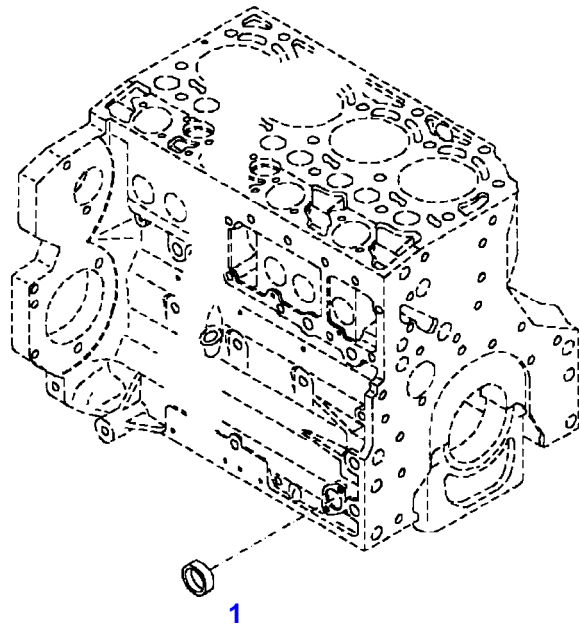

FENDT 718NA SCR (734/00101-99999)
40194

040194

185

Fendt

FENDT 718NA SCR (734/00101-99999)

F734105

CRANKCASE

Page01-0007

Item	Part Number	Qty	Description Comments
			LOCKING PLUG
1	72325326	1	CORE HOLE PLUG
185	72325403	1	SAFE.LOCK AGENT