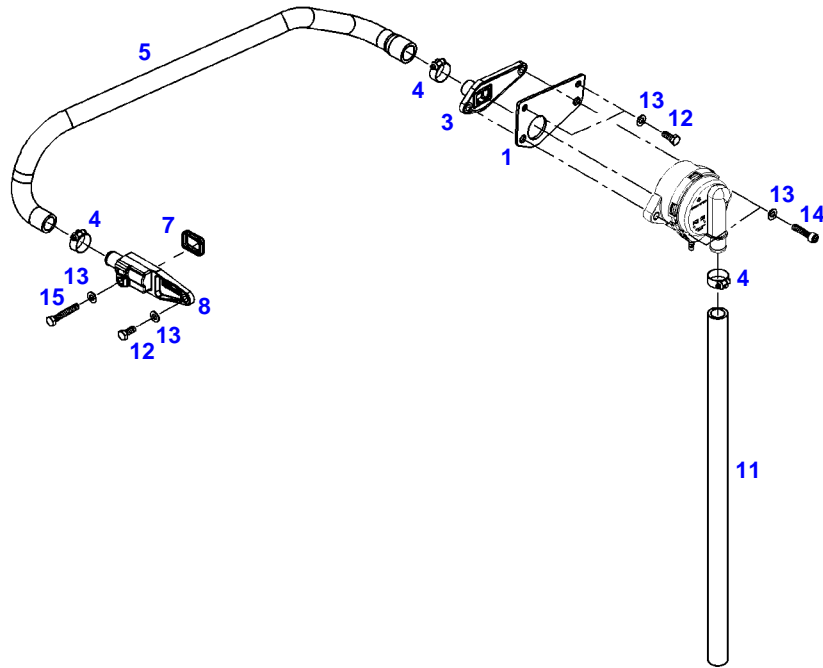

035317

Fendt

FENDT 718NA SCR (734/00101-99999)

F734105

TRANSMITTER

Page01-0013

Item	Part Number	Qty	Description Comments	Technical Specification
			ENGINE SPEED FASTENINGS	
1	72315460	1	SOCKET HEAD BOLT	DIN 912 M6X16-8.8

FENDT 718NA SCR (734/00101-99999)
41345

041345

Item	Part Number	Qty	Description Comments	Technical Specification
4	72325453	1	HEXAGONAL HEAD BOLT M8X50	
5	72455795	1	SEAL	
6	72437250	1	BREATHER ><5	
7	72325293	2	HEXAGONAL HEAD BOLT M8X30	M8X30
8	72494112	1	OIL RETURN LINE ><9-13,17	
9	72439873	2	SEALING WASHER	
10	72323517	1	BANJO BOLT	
11	72425772	2	PIPE CLAMP	
12	72494114	1	RUBBER HOSE	
13	72479013	1	HOSE CLIP	
14	72439874	1	SEALING WASHER	
15	72425770	1	LOCK VALVE	
16	72325457	1	HEXAGONAL HEAD BOLT M8X40	
17	72416001	2	RETAINING STRAP	
18	72479013	1	HOSE CLIP	

FENDT 718NA SCR (734/00101-99999)
38786

038786

Item	Part Number	Qty	Description Comments	Technical Specification
BREATHER TUBE				
1	72442930	1	RETAINER	
3	72437633	1	CONNECTING FLANGE	
4	72311167	3	HOSE CLIP	
5	72442926	1	HOSE	
7	72455795	1	SEAL	
8	72455520	1	ADAPTER	
11	72495711	1	HOSE	
12	72315650	3	HEXAGONAL HEAD BOLT	DIN 933 M8 X 20-8.8A3L
13	72311788	6	DISC	DIN 125-8,4-ST.A3L
14	72315478	2	SOCKET HEAD BOLT	DIN 912 M8X35-8.8
15	72315668	1	HEXAGONAL HEAD BOLT	DIN 933 M8X50-8.8A3L