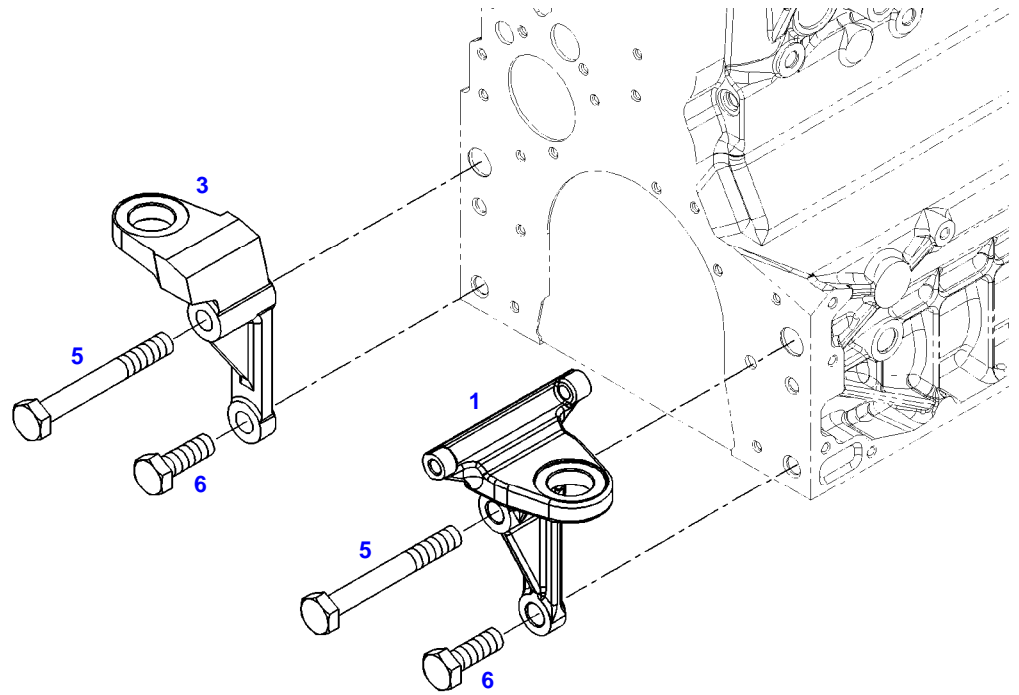

FENDT 718NA SCR (734/00101-99999)
38791

038791

Item	Part Number	Qty	Description Comments	Technical Specification
1	72442925	1	ENGINE SUSPENSION LEFT	
3	72423955	1	ENGINE SUSPENSION RIGHT	
5	72374294	2	HEXAGONAL HEAD BOLT	DIN 931-M16X85 GWA-10.9
6	72418408	2	HEXAGONAL HEAD BOLT	DIN 933 M16X40 GWA-10.9