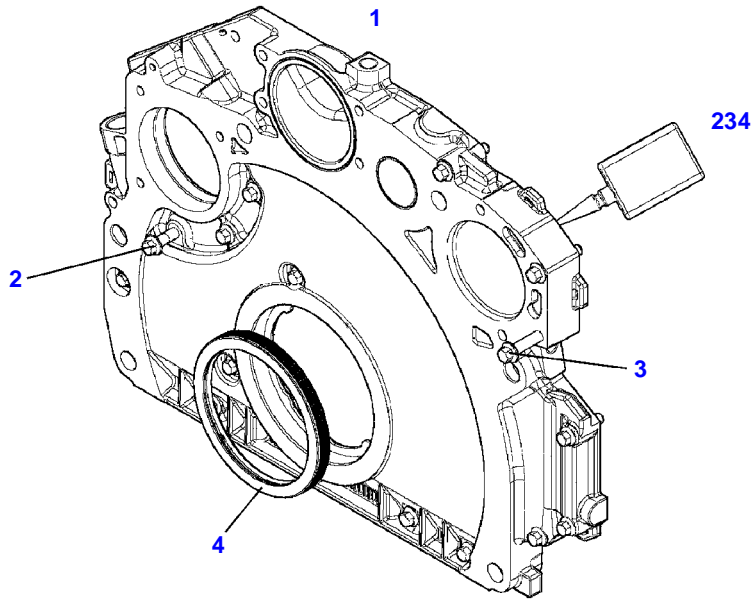

FENDT 718NA SCR (734/00101-99999)
41231

041231

Item	Part Number	Qty	Description Comments	Technical Specification
			ENGINE NUMBER --> 11425710	
1	72615423	1	WHEEL BOX	
2	72605244	12	HEXAGONAL HEAD BOLT M8X35	M8X35
3	72325388	3	HEXAGONAL HEAD BOLT M8X45	
4	72479495	1	SHAFT SEAL	
234	72325408	1	SEALING COMPOUND