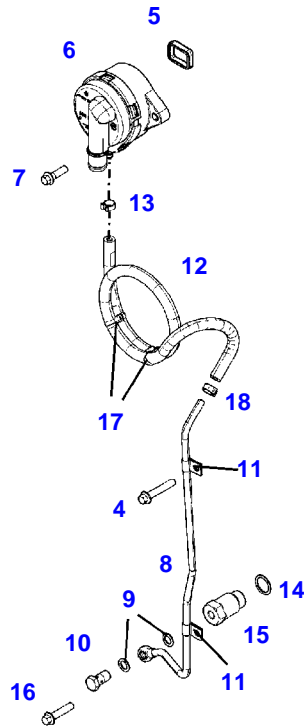

FENDT 718NA SCR (734/00101-99999)
F061411

F061411

Item	Part Number	Qty	Description Comments	Technical Specification
			ENGINE NUMBER <-- 11727016	
	72609278	1	ENGINE <-- 734/2239 --> 734/2469	TCD6.1L6
	72610097	1	ENGINE FLEXI ENGINE <-- 734/2470	TCD6.1L6
1	72616334	1	CRANKCASE ><2-14	
2	72416467	14	HEXAGONAL HEAD BOLT	
3	72344342	14	ADAPTER BUSH	
4			NOT AVAILABLE IN SINGLE PARTS	
5	72456134	3	SEALING WASHER	DIN 7603 D14X20-CU-VERZINNT
6	72439874	1	SEALING WASHER	
7	72455559	1	PLUG SCREW	
8	72429347	2	SCREW M14X1,5	M14X1,5
9	72431135	1	LOCKING PLUG	
10	ACP0152940	6	FEMALE BEARING	
11	ACP0152930	1	FEMALE BEARING	
12	72325325	9	CORE HOLE PLUG	
13	72325326	6	CORE HOLE PLUG	
14	72315799	3	PLUG	DIN 7604 AM14X1,5-A3L
15	72315438	1	PLUG SCREW	DIN 908 M14X1,5-ST
185	72381391	1	THREADLOCKER	LOCTITE 243 10ML

FENDT 718NA SCR (734/00101-99999)
41345

041345

Item	Part Number	Qty	Description Comments	Technical Specification
4	72325453	1	HEXAGONAL HEAD BOLT M8X50	
5	72455795	1	SEAL	
6	72437250	1	BREATHER ><5	
7	72325293	2	HEXAGONAL HEAD BOLT M8X30	M8X30
8	72494112	1	OIL RETURN LINE ><9-13,17	
9	72439873	2	SEALING WASHER	
10	72323517	1	BANJO BOLT	
11	72425772	2	PIPE CLAMP	
12	72494114	1	RUBBER HOSE	
13	72479013	1	HOSE CLIP	
14	72439874	1	SEALING WASHER	
15	72425770	1	LOCK VALVE	
16	72325457	1	HEXAGONAL HEAD BOLT M8X40	
17	72416001	2	RETAINING STRAP	
18	72479013	1	HOSE CLIP	

FENDT 718NA SCR (734/00101-99999)
38786

038786

Item	Part Number	Qty	Description Comments	Technical Specification
BREATHER TUBE				
1	72442930	1	RETAINER	
3	72437633	1	CONNECTING FLANGE	
4	72311167	3	HOSE CLIP	
5	72442926	1	HOSE	
7	72455795	1	SEAL	
8	72455520	1	ADAPTER	
11	72495711	1	HOSE	
12	72315650	3	HEXAGONAL HEAD BOLT	DIN 933 M8 X 20-8.8A3L
13	72311788	6	DISC	DIN 125-8,4-ST.A3L
14	72315478	2	SOCKET HEAD BOLT	DIN 912 M8X35-8.8
15	72315668	1	HEXAGONAL HEAD BOLT	DIN 933 M8X50-8.8A3L