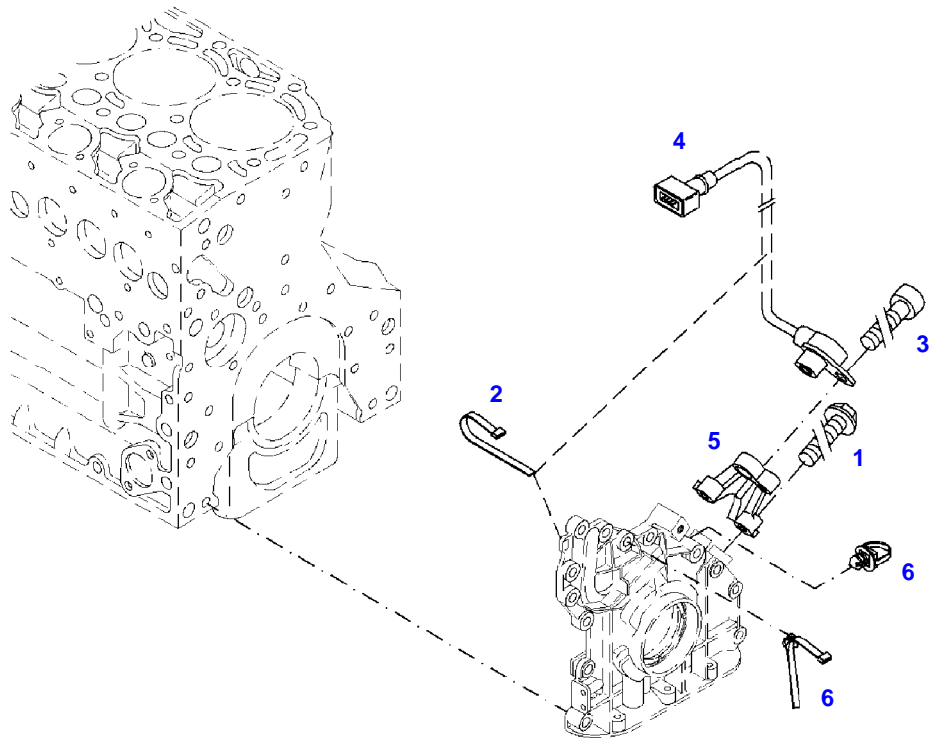

FENDT 718NA SCR (734/00101-99999)
41001

041001

Item	Part Number	Qty	Description Comments	Technical Specification
			ENGINE SPEED EDC	
1	72436834	2	HEXAGONAL HEAD BOLT M6X30	
2	72416001	3	RETAINING STRAP	
3	72315460	1	SOCKET HEAD BOLT	DIN 912 M6X16-8.8
4	72436872	1	TRANSMITTER ENGINE SPEED EDC	
5	72494073	1	RETAINER	
6	72455561	2	RETAINING STRAP