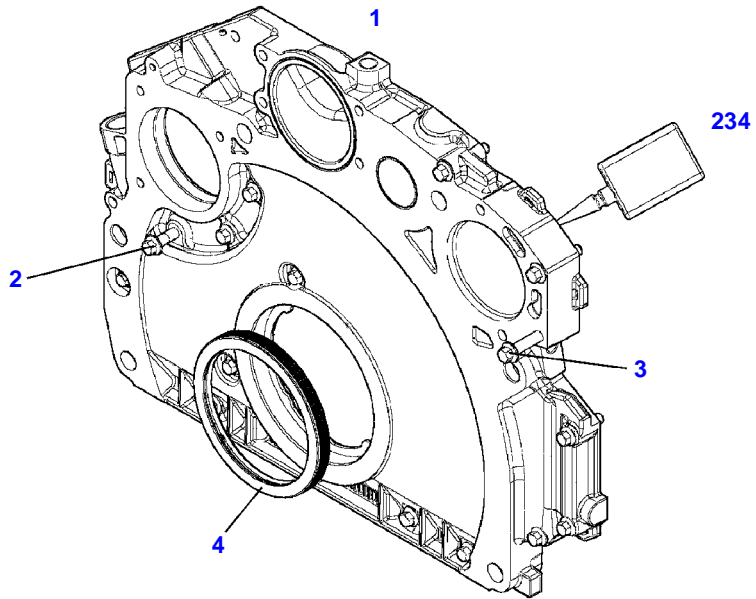

FENDT 718NA SCR (734/00101-99999)
41231

041231

Item	Part Number	Qty	Description Comments	Technical Specification
			ENGINE NUMBER <-- 11425711	
1	72615423	1	WHEEL BOX	
2	72605244	12	HEXAGONAL HEAD BOLT M8X35	M8X35
3	72325388	3	HEXAGONAL HEAD BOLT M8X45	
4	72479495	1	SHAFT SEAL	
234	72626246	1	SEALING COMPOUND