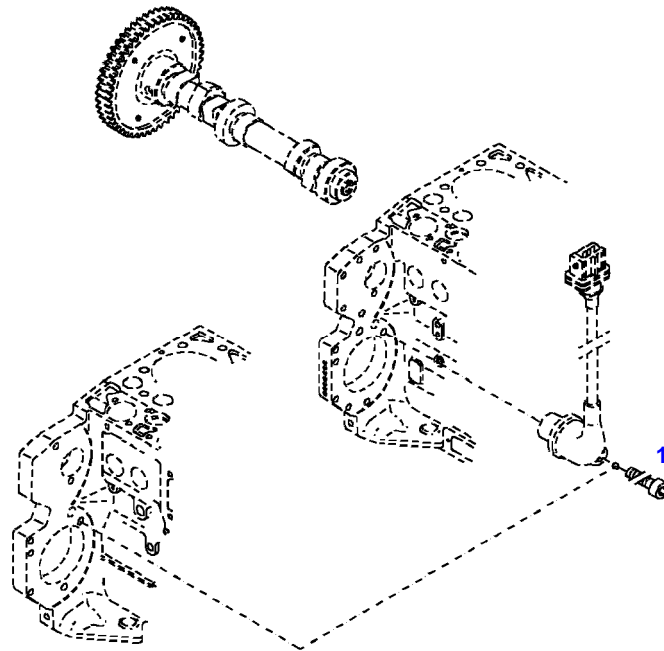

Fendt

FENDT 718NA SCR (734/00101-99999)

F734105

TRANSMITTER

Page01-0012

Item	Part Number	Qty	Description Comments
			ENGINE SPEED EDC
1	72626758	1	TRANSMITTER
2	72628348	1	O-RING

035317