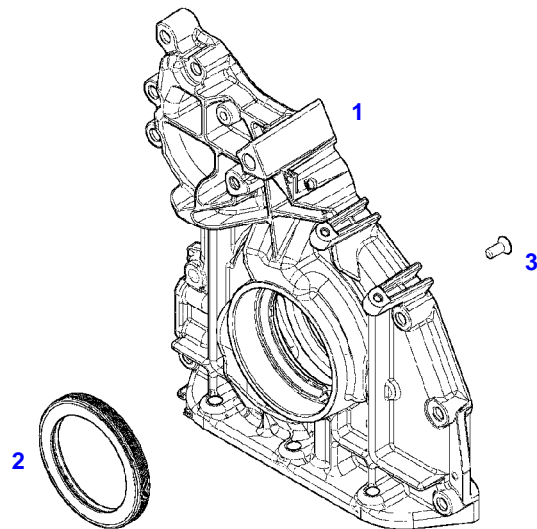

FENDT 718NA SCR (734/00101-99999)
41199

041199

Item	Part Number	Qty	Description Comments
			INTEGRATED OIL PUMP
1	72479485	1	CRANKCASE END COVER INTEGRATED OIL PUMP ><2,3
2	72479487	1	SHAFT SEAL
3	72416228	8	COUNTERSUNK CAPSCREW M6X16