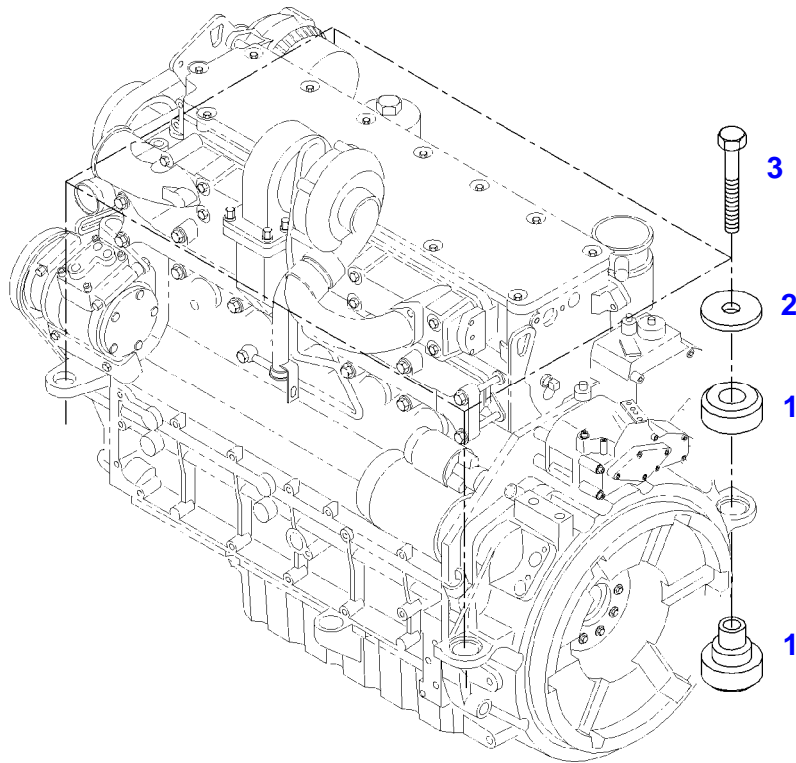

FENDT 718NA SCR (734/00101-99999)
35107

035107

Fendt

FENDT 718NA SCR (734/00101-99999)

F734105

ENGINE BEARINGS

Page01-0011

Item	Part Number	Qty	Description Comments	Technical Specification
1	72423991	4	ENGINE MOUNT	
2	72318110	4	DISC	
3	72315563	4	HEXAGONAL HEAD BOLT	DIN 931 M12X80-8.8A3L