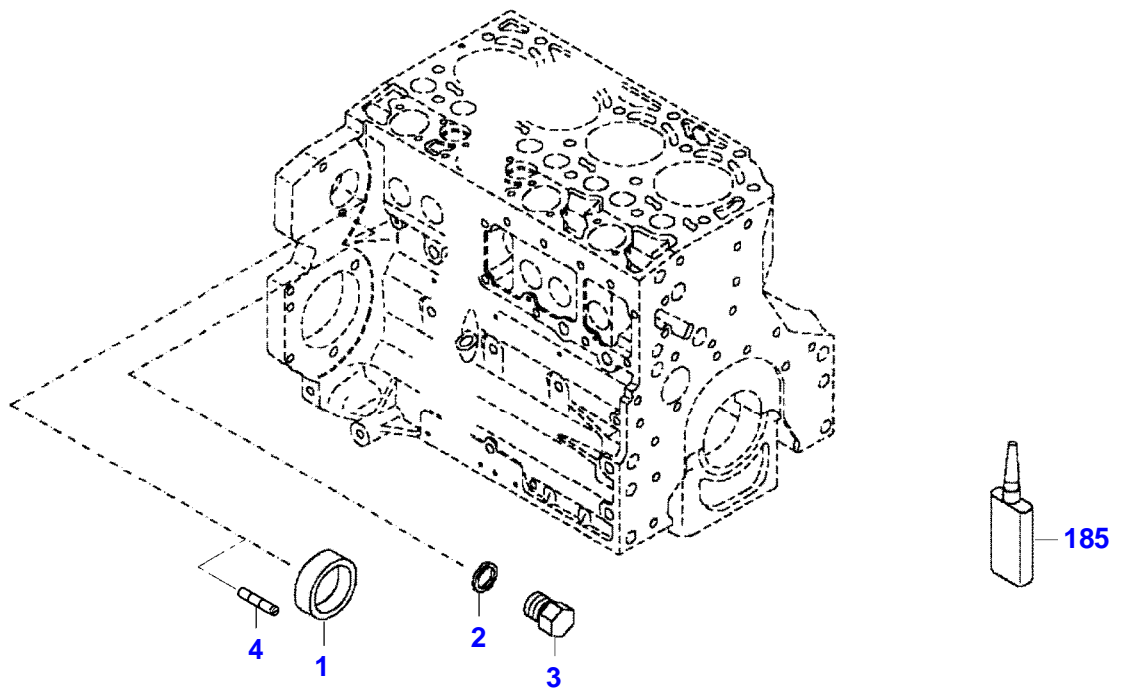

FENDT 718NA SCR (734/00101-99999)
F061411

F061411

Item	Part Number	Qty	Description Comments	Technical Specification
			ENGINE NUMBER <-- 11727016	
	72609278	1	ENGINE <-- 734/2239 --> 734/2469	TCD6.1L6
	72610097	1	ENGINE FLEXI ENGINE <-- 734/2470	TCD6.1L6
1	72616334	1	CRANKCASE ><2-14	
2	72416467	14	HEXAGONAL HEAD BOLT	
3	72344342	14	ADAPTER BUSH	
4			NOT AVAILABLE IN SINGLE PARTS	
5	72456134	3	SEALING WASHER	DIN 7603 D14X20-CU-VERZINNT
6	72439874	1	SEALING WASHER	
7	72455559	1	PLUG SCREW	
8	72429347	2	SCREW M14X1,5	M14X1,5
9	72431135	1	LOCKING PLUG	
10	ACP0152940	6	FEMALE BEARING	
11	ACP0152930	1	FEMALE BEARING	
12	72325325	9	CORE HOLE PLUG	
13	72325326	6	CORE HOLE PLUG	
14	72315799	3	PLUG	DIN 7604 AM14X1,5-A3L
15	72315438	1	PLUG SCREW	DIN 908 M14X1,5-ST
185	72381391	1	THREADLOCKER	LOCTITE 243 10ML

FENDT 718NA SCR (734/00101-99999)
432327-M-1

432327-M-1

Item	Part Number	Qty	Description Comments	Technical Specification
BLANKING PARTS				
1	72627515	1	CORE HOLE PLUG	
2	72315088	2	SEALING WASHER	DIN 7603 A10X13,5-CU
3	72323677	2	PLUG	
4	72631860	2	THREADED PIN	
185	72325403	1	SAFE.LOCK AGENT	