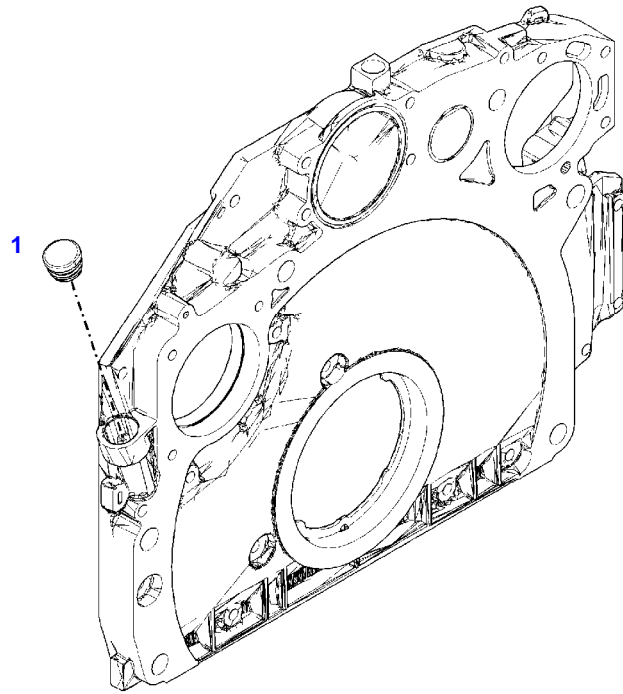

Item	Part Number	Qty	Description Comments	Technical Specification
			ENGINE NUMBER <-- 11425711	
1	72615423	1	WHEEL BOX	
2	72605244	12	HEXAGONAL HEAD BOLT M8X35	M8X35
3	72325388	3	HEXAGONAL HEAD BOLT M8X45	
4	72479495	1	SHAFT SEAL	
234	72626246	1	SEALING COMPOUND	

041407