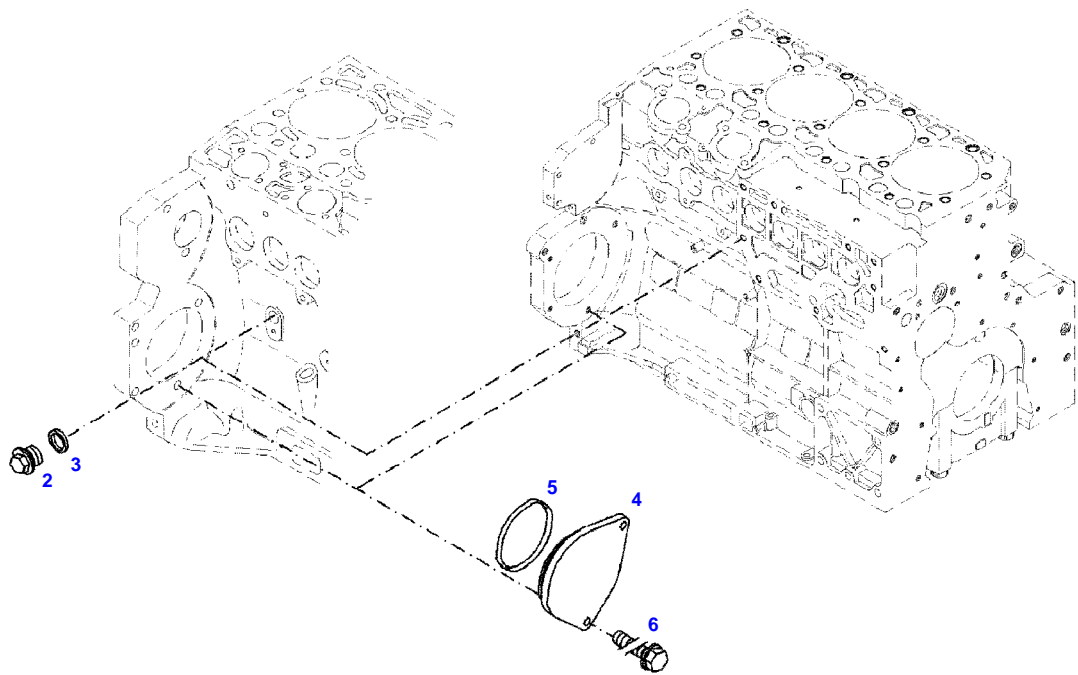

Item	Part Number	Qty	Description Comments
			LOCKING PLUG
1	72325326	1	CORE HOLE PLUG
185	72325403	1	SAFE.LOCK AGENT

051577

Item	Part Number	Qty	Description Comments	Technical Specification
BLANKING PARTS				
2	72315799	1	PLUG NOT NEEDED WITH AIR BRAKE	DIN 7604 AM14X1,5-A3L
3	72315094	1	SEALING WASHER NOT NEEDED WITH AIR BRAKE	DIN 7603 A14X18-CU
4	72431648	1	COVER NOT NEEDED WITH AIR BRAKE	
5	72416472	1	SEAL 96X4MM NOT NEEDED WITH AIR BRAKE	
6	72438057	2	HEXAGONAL HEAD BOLT NOT NEEDED WITH AIR BRAKE	M10X20