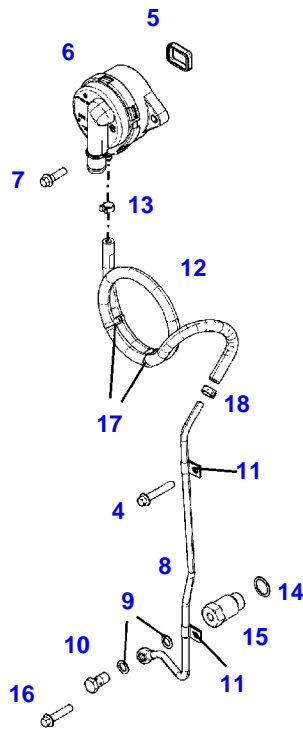

FENDT 722 SCR (736/00101-99999)
41239

041239

Item	Part Number	Qty	Description Comments	Technical Specification
			ENGINE NUMBER <-- 11227751 --> 11627665	
	72605690	1	ENGINE --> 736/2091	TCD6.1L6
	72608986	1	REMANUFACTURED SHORT BLOCK ENGINE --> 736/2091	
	72609274	1	ENGINE <-- 736/2092	TCD6.1L6
1	72497419	1	CRANKCASE ><2-14	
2	72416467	14	HEXAGONAL HEAD BOLT	
3	72344342	14	ADAPTER BUSH	
4			NOT AVAILABLE IN SINGLE PARTS	
5	72456134	3	SEALING WASHER	DIN 7603 D14X20-CU-VERZINNT
6	72439874	1	SEALING WASHER	
7	72455559	1	PLUG SCREW	
8	72429347	2	SCREW M14X1,5	M14X1,5
9	72431135	1	LOCKING PLUG	
10	72497417	6	BEARING BUSHING	
11	72491822	1	BEARING BUSHING	
12	72325325	9	CORE HOLE PLUG	
13	72325326	6	CORE HOLE PLUG	
14	72315799	3	PLUG	DIN 7604 AM14X1,5-A3L
185	72381391	1	THREADLOCKER	LOCTITE 243 10ML

FENDT 722 SCR (736/00101-99999)
41345

041345

Item	Part Number	Qty	Description Comments	Technical Specification
4	72325453	1	HEXAGONAL HEAD BOLT M8X50	
5	72455795	1	SEAL	
6	72437250	1	BREATHER ><5	
7	72325293	2	HEXAGONAL HEAD BOLT M8X30	M8X30
8	72492442	1	OIL RETURN LINE ><9-13,17 ENG.NO. --> 11068463	
	72494112	1	OIL RETURN LINE ><9-13,17 ENG.NO. <-- 11068464	
9	72439873	2	SEALING WASHER	
10	72323517	1	BANJO BOLT	
11	72425772	2	PIPE CLAMP	
12	72494114	1	RUBBER HOSE	
13	72479013	1	HOSE CLIP	
14	72439874	1	SEALING WASHER	
15	72425770	1	LOCK VALVE	
16	72325457	1	HEXAGONAL HEAD BOLT M8X40	
17	72416001	2	RETAINING STRAP	
18	72479013	1	HOSE CLIP	

FENDT 722 SCR (736/00101-99999)
38786

038786

Item	Part Number	Qty	Description Comments	Technical Specification
BREATHER TUBE				
1	72442930	1	RETAINER	
3	72437633	1	CONNECTING FLANGE	
4	72311167	3	HOSE CLIP	
5	72442926	1	HOSE	
7	72455795	1	SEAL	
8	72455520	1	ADAPTER	
11	72495711	1	HOSE	
12	72315650	3	HEXAGONAL HEAD BOLT	DIN 933 M8 X 20-8.8A3L
13	72311788	6	DISC	DIN 125-8,4-ST.A3L
14	72315478	2	SOCKET HEAD BOLT	DIN 912 M8X35-8.8
15	72315668	1	HEXAGONAL HEAD BOLT	DIN 933 M8X50-8.8A3L