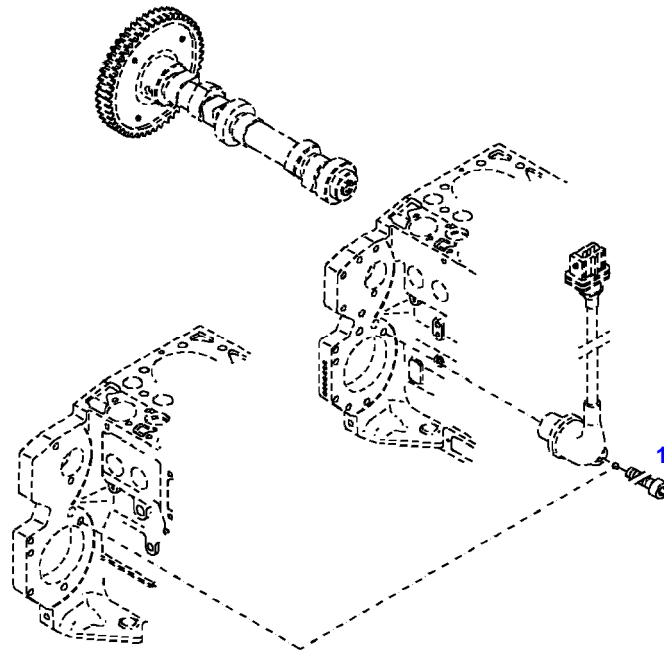

Fendt

FENDT 722 SCR (736/00101-99999)

F736000

TRANSMITTER

Page01-0013

Item	Part Number	Qty	Description Comments
			ENGINE SPEED EDC
1	72626758	1	TRANSMITTER
2	72628348	1	O-RING

035317