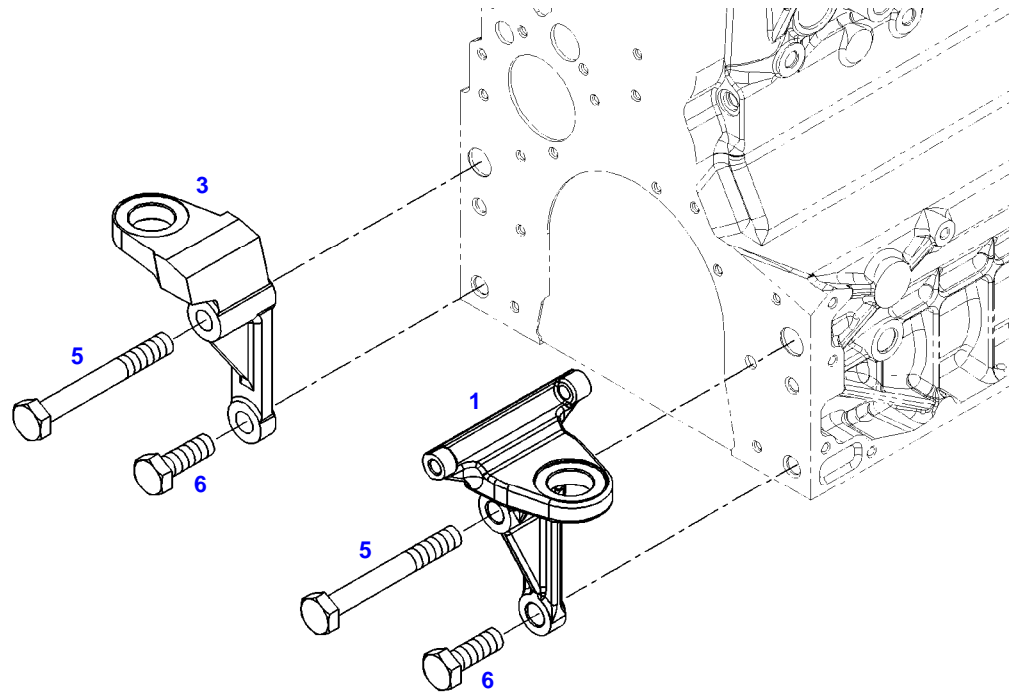

FENDT 722 SCR (736/00101-99999)
38791

038791

Item	Part Number	Qty	Description Comments	Technical Specification
1	72442925	1	ENGINE SUSPENSION LEFT	
3	72423955	1	ENGINE SUSPENSION RIGHT	
5	72374294	2	HEXAGONAL HEAD BOLT	DIN 931-M16X85 GWA-10.9
6	72418408	2	HEXAGONAL HEAD BOLT	DIN 933 M16X40 GWA-10.9