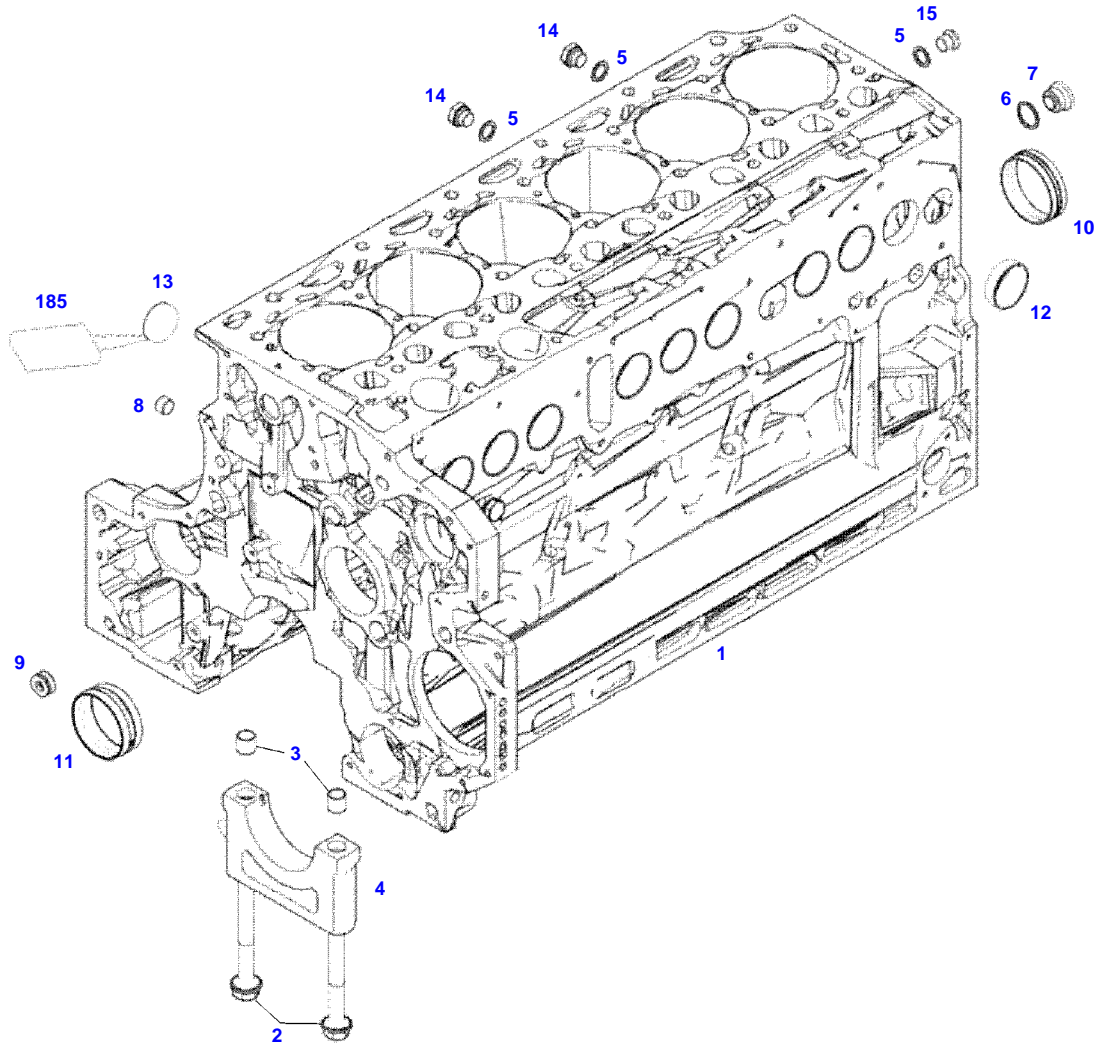

FENDT 722 SCR (736/00101-99999)
41239

041239

Item	Part Number	Qty	Description Comments	Technical Specification
			ENGINE NUMBER <-- 11227751 --> 11627665	
	72605690	1	ENGINE --> 736/2091	TCD6.1L6
	72608986	1	REMANUFACTURED SHORT BLOCK ENGINE --> 736/2091	
	72609274	1	ENGINE <-- 736/2092	TCD6.1L6
1	72497419	1	CRANKCASE ><2-14	
2	72416467	14	HEXAGONAL HEAD BOLT	
3	72344342	14	ADAPTER BUSH	
4			NOT AVAILABLE IN SINGLE PARTS	
5	72456134	3	SEALING WASHER	DIN 7603 D14X20-CU-VERZINNT
6	72439874	1	SEALING WASHER	
7	72455559	1	PLUG SCREW	
8	72429347	2	SCREW M14X1,5	M14X1,5
9	72431135	1	LOCKING PLUG	
10	72497417	6	BEARING BUSHING	
11	72491822	1	BEARING BUSHING	
12	72325325	9	CORE HOLE PLUG	
13	72325326	6	CORE HOLE PLUG	
14	72315799	3	PLUG	DIN 7604 AM14X1,5-A3L
185	72381391	1	THREADLOCKER	LOCTITE 243 10ML

FENDT 722 SCR (736/00101-99999)
F061411

F061411

Item	Part Number	Qty	Description Comments	Technical Specification
			ENGINE NUMBER <-- 11627666 --> 11727015	
	72609274	1	ENGINE <-- 736/2092	TCD6.1L6
1	72616334	1	CRANKCASE ><2-14	
2	72416467	14	HEXAGONAL HEAD BOLT	
3	72344342	14	ADAPTER BUSH	
4			NOT AVAILABLE IN SINGLE PARTS	
5	72456134	3	SEALING WASHER	DIN 7603 D14X20-CU-VERZINNT
6	72439874	1	SEALING WASHER	
7	72455559	1	PLUG SCREW	
8	72429347	2	SCREW M14X1,5	M14X1,5
9	72431135	1	LOCKING PLUG	
10	72615416	6	BEARING BUSHING	
11	72491822	1	BEARING BUSHING	
12	72325325	9	CORE HOLE PLUG	
13	72325326	6	CORE HOLE PLUG	
14	72315799	3	PLUG	DIN 7604 AM14X1,5-A3L
15	72315438	1	PLUG SCREW	DIN 908 M14X1,5-ST
185	72381391	1	THREADLOCKER	LOCTITE 243 10ML