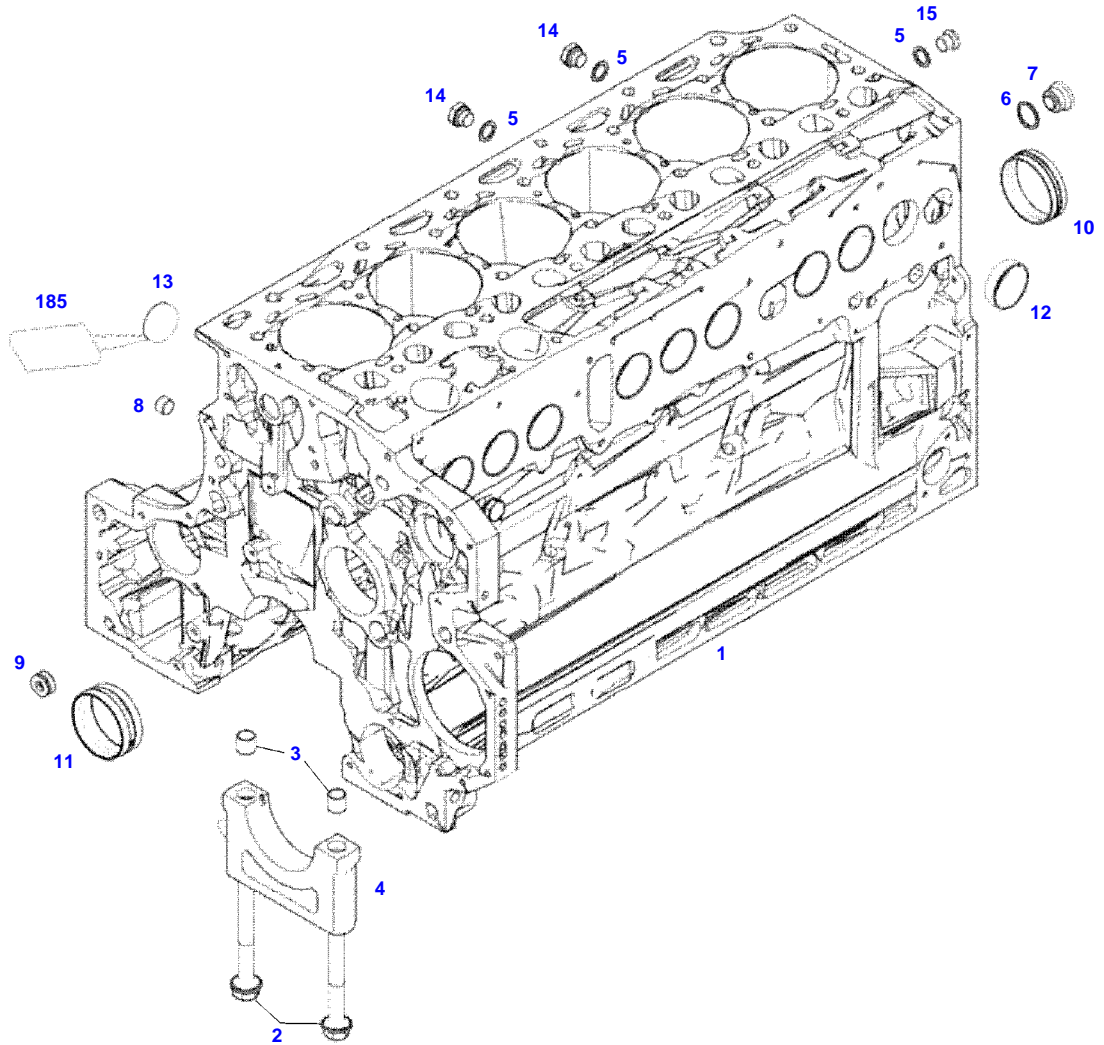

FENDT 722 SCR (736/00101-99999)
F061411

F061411

Item	Part Number	Qty	Description Comments	Technical Specification
			ENGINE NUMBER <-- 11627666 --> 11727015	
	72609274	1	ENGINE <-- 736/2092	TCD6.1L6
1	72616334	1	CRANKCASE ><2-14	
2	72416467	14	HEXAGONAL HEAD BOLT	
3	72344342	14	ADAPTER BUSH	
4			NOT AVAILABLE IN SINGLE PARTS	
5	72456134	3	SEALING WASHER	DIN 7603 D14X20-CU-VERZINNT
6	72439874	1	SEALING WASHER	
7	72455559	1	PLUG SCREW	
8	72429347	2	SCREW M14X1,5	M14X1,5
9	72431135	1	LOCKING PLUG	
10	72615416	6	BEARING BUSHING	
11	72491822	1	BEARING BUSHING	
12	72325325	9	CORE HOLE PLUG	
13	72325326	6	CORE HOLE PLUG	
14	72315799	3	PLUG	DIN 7604 AM14X1,5-A3L
15	72315438	1	PLUG SCREW	DIN 908 M14X1,5-ST
185	72381391	1	THREADLOCKER	LOCTITE 243 10ML

FENDT 722 SCR (736/00101-99999)
F061411

F061411

Item	Part Number	Qty	Description Comments	Technical Specification
			ENGINE NUMBER <-- 11727016	
	72609274	1	ENGINE <-- 736/2092	TCD6.1L6
1	72616334	1	CRANKCASE ><2-14	
2	72416467	14	HEXAGONAL HEAD BOLT	
3	72344342	14	ADAPTER BUSH	
4			NOT AVAILABLE IN SINGLE PARTS	
5	72456134	3	SEALING WASHER	DIN 7603 D14X20-CU-VERZINNT
6	72439874	1	SEALING WASHER	
7	72455559	1	PLUG SCREW	
8	72429347	2	SCREW M14X1,5	M14X1,5
9	72431135	1	LOCKING PLUG	
10	ACP0152940	6	FEMALE BEARING	
11	ACP0152930	1	FEMALE BEARING	
12	72325325	9	CORE HOLE PLUG	
13	72325326	6	CORE HOLE PLUG	
14	72315799	3	PLUG	DIN 7604 AM14X1,5-A3L
15	72315438	1	PLUG SCREW	DIN 908 M14X1,5-ST
185	72381391	1	THREADLOCKER	LOCTITE 243 10ML