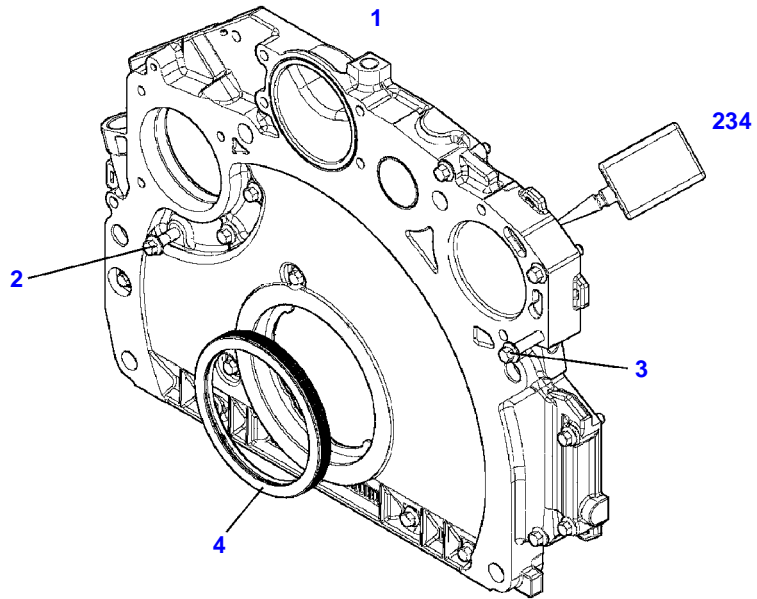

Item	Part Number	Qty	Description Comments	Technical Specification
			ENGINE SPEED EDC	
1	72436834	2	HEXAGONAL HEAD BOLT M6X30	
2	72416001	3	RETAINING STRAP	
3	72315460	1	SOCKET HEAD BOLT	DIN 912 M6X16-8.8
4	72436872	1	TRANSMITTER ENGINE SPEED EDC	
5	72494073	1	RETAINER	
6	72455561	2	RETAINING STRAP	

FENDT 722 SCR (736/00101-99999)
41231

041231