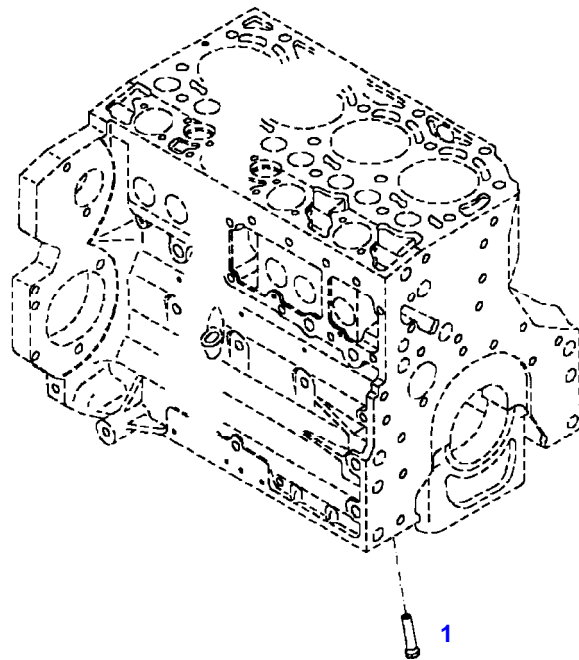

FENDT 722 SCR (736/00101-99999)
41239

041239

Item	Part Number	Qty	Description Comments	Technical Specification
			ENGINE NUMBER <-- 11227751 --> 11627665	
	72605690	1	ENGINE --> 736/2091	TCD6.1L6
	72608986	1	REMANUFACTURED SHORT BLOCK ENGINE --> 736/2091	
	72609274	1	ENGINE <-- 736/2092	TCD6.1L6
1	72497419	1	CRANKCASE ><2-14	
2	72416467	14	HEXAGONAL HEAD BOLT	
3	72344342	14	ADAPTER BUSH	
4			NOT AVAILABLE IN SINGLE PARTS	
5	72456134	3	SEALING WASHER	DIN 7603 D14X20-CU-VERZINNT
6	72439874	1	SEALING WASHER	
7	72455559	1	PLUG SCREW	
8	72429347	2	SCREW M14X1,5	M14X1,5
9	72431135	1	LOCKING PLUG	
10	72497417	6	BEARING BUSHING	
11	72491822	1	BEARING BUSHING	
12	72325325	9	CORE HOLE PLUG	
13	72325326	6	CORE HOLE PLUG	
14	72315799	3	PLUG	DIN 7604 AM14X1,5-A3L
185	72381391	1	THREADLOCKER	LOCTITE 243 10ML

FENDT 722 SCR (736/00101-99999)
F061411

F061411

Item	Part Number	Qty	Description Comments	Technical Specification
			ENGINE NUMBER <-- 11727016	
	72609274	1	ENGINE <-- 736/2092	TCD6.1L6
1	72616334	1	CRANKCASE ><2-14	
2	72416467	14	HEXAGONAL HEAD BOLT	
3	72344342	14	ADAPTER BUSH	
4			NOT AVAILABLE IN SINGLE PARTS	
5	72456134	3	SEALING WASHER	DIN 7603 D14X20-CU-VERZINNT
6	72439874	1	SEALING WASHER	
7	72455559	1	PLUG SCREW	
8	72429347	2	SCREW M14X1,5	M14X1,5
9	72431135	1	LOCKING PLUG	
10	ACP0152940	6	FEMALE BEARING	
11	ACP0152930	1	FEMALE BEARING	
12	72325325	9	CORE HOLE PLUG	
13	72325326	6	CORE HOLE PLUG	
14	72315799	3	PLUG	DIN 7604 AM14X1,5-A3L
15	72315438	1	PLUG SCREW	DIN 908 M14X1,5-ST
185	72381391	1	THREADLOCKER	LOCTITE 243 10ML

Fendt

FENDT 722 SCR (736/00101-99999)

F736000

CRANKCASE

Page01-0006

Item	Part Number	Qty	Description Comments	Technical Specification
BLANKING PARTS				
1	72627515	1	CORE HOLE PLUG	
2	72315088	2	SEALING WASHER	DIN 7603 A10X13,5-CU
3	72323677	2	PLUG	
4	72631860	2	THREADED PIN	
185	72325403	1	SAFE.LOCK AGENT	