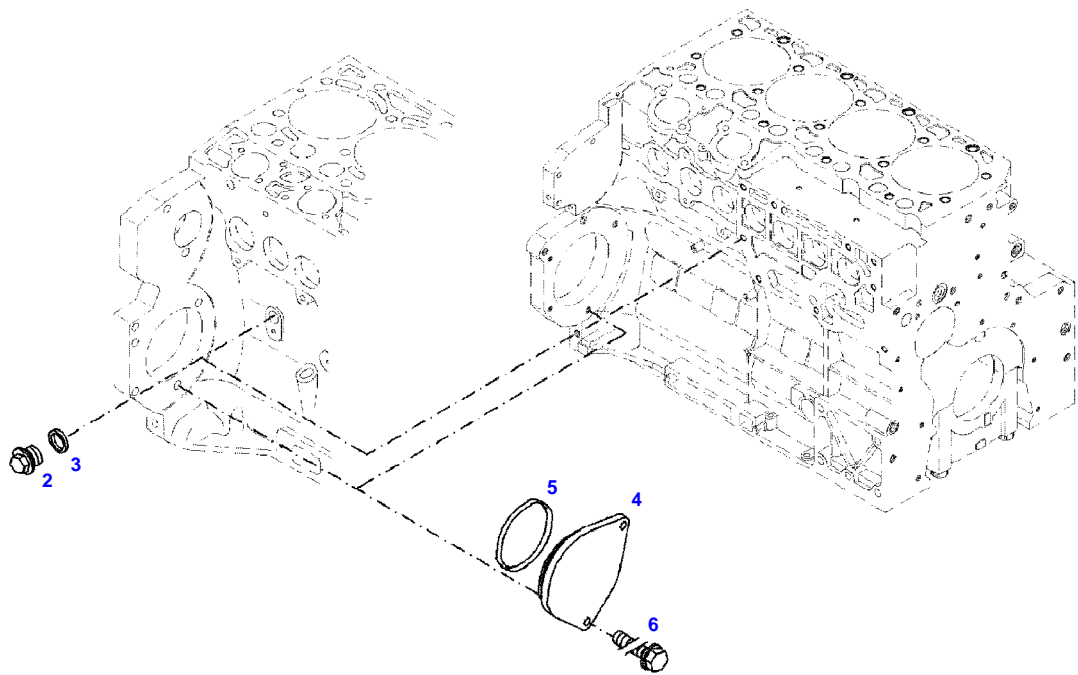

FENDT 722 SCR (736/00101-99999)
F51577

051577

Item	Part Number	Qty	Description Comments	Technical Specification
BLANKING PARTS				
2	72315799	1	PLUG NOT NEEDED WITH AIR BRAKE	DIN 7604 AM14X1,5-A3L
3	72315094	1	SEALING WASHER NOT NEEDED WITH AIR BRAKE	DIN 7603 A14X18-CU
4	72431648	1	COVER NOT NEEDED WITH AIR BRAKE	
5	72416472	1	SEAL 96X4MM NOT NEEDED WITH AIR BRAKE	
6	72438057	2	HEXAGONAL HEAD BOLT NOT NEEDED WITH AIR BRAKE	M10X20