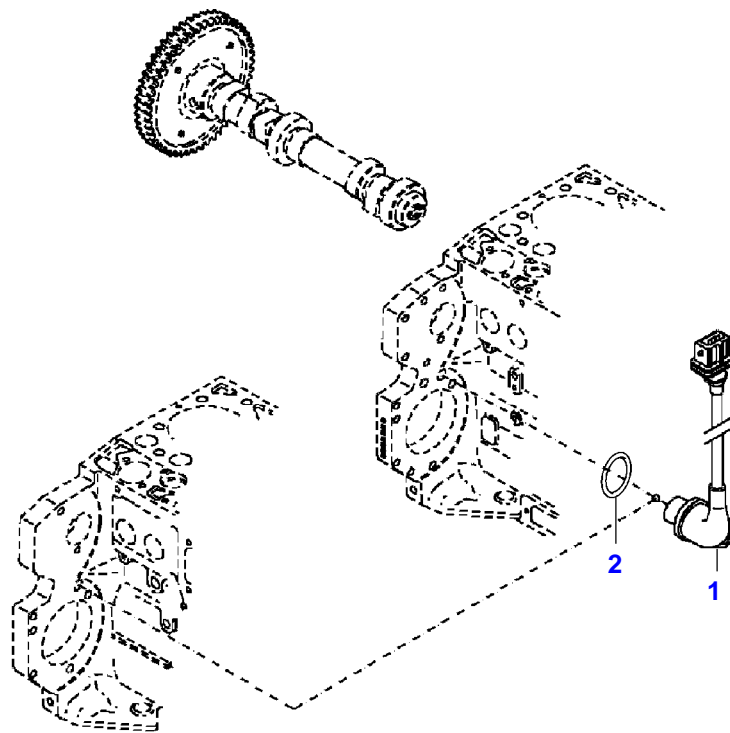

FENDT 722 SCR (736/00101-99999)
35107

035107

Fendt

FENDT 722 SCR (736/00101-99999)

F736000

ENGINE BEARINGS

Page01-0012

Item	Part Number	Qty	Description Comments	Technical Specification
1	72423991	4	ENGINE MOUNT	
2	72318110	4	DISC	
3	72315563	4	HEXAGONAL HEAD BOLT	DIN 931 M12X80-8.8A3L