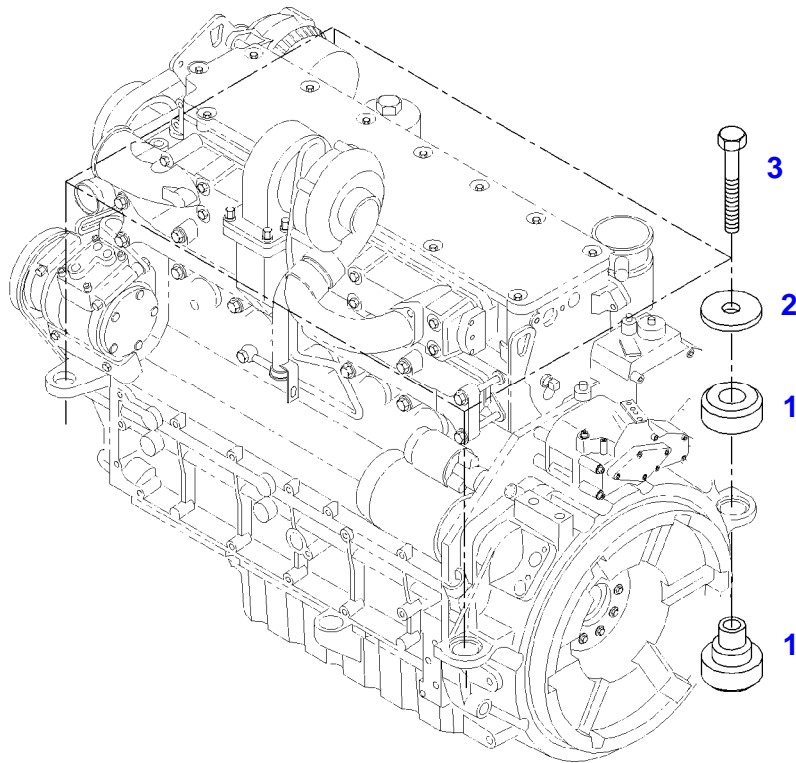

FENDT 722 SCR (736/00101-99999)
35107

035107

Fendt

FENDT 722 SCR (736/00101-99999)

F736000

ENGINE BEARINGS

Page01-0012

Item	Part Number	Qty	Description Comments	Technical Specification
1	72423991	4	ENGINE MOUNT	
2	72318110	4	DISC	
3	72315563	4	HEXAGONAL HEAD BOLT	DIN 931 M12X80-8.8A3L