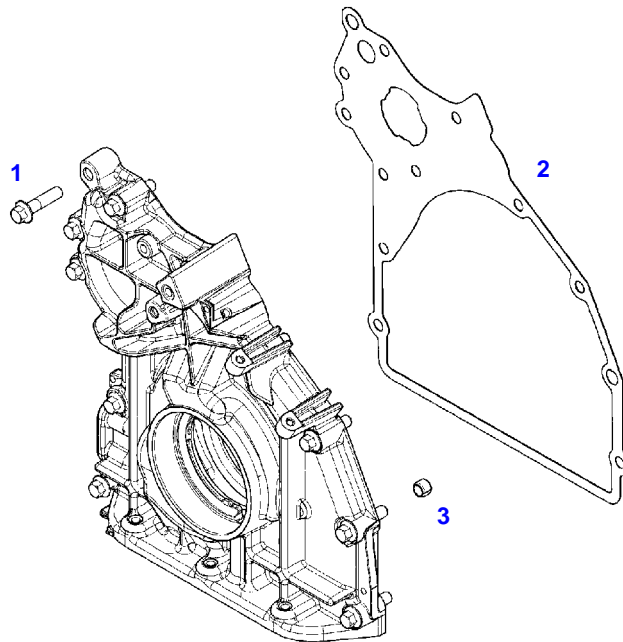

FENDT 722 SCR (736/00101-99999)
41243

041243

Fendt

FENDT 722 SCR (736/00101-99999)

F736000

FRONT COVER

Page01-0018

Item	Part Number	Qty	Description Comments	Technical Specification
FASTENINGS				
1	72605244	12	HEXAGONAL HEAD BOLT M8X35	M8X35
2	72486511	1	SEAL	
3	72325352	1	TENSIONER BUSHING