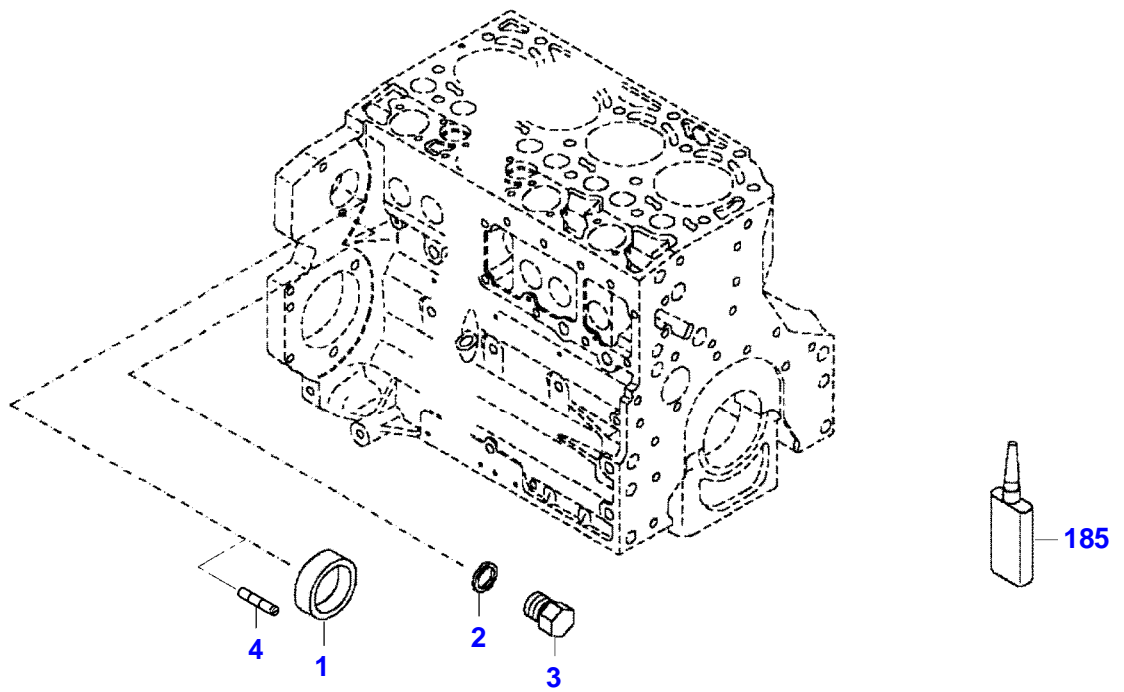

FENDT 722 SCR (736/00101-99999)
F061411

F061411

Item	Part Number	Qty	Description Comments	Technical Specification
			ENGINE NUMBER <-- 11627666 --> 11727015	
	72609274	1	ENGINE <-- 736/2092	TCD6.1L6
1	72616334	1	CRANKCASE ><2-14	
2	72416467	14	HEXAGONAL HEAD BOLT	
3	72344342	14	ADAPTER BUSH	
4			NOT AVAILABLE IN SINGLE PARTS	
5	72456134	3	SEALING WASHER	DIN 7603 D14X20-CU-VERZINNT
6	72439874	1	SEALING WASHER	
7	72455559	1	PLUG SCREW	
8	72429347	2	SCREW M14X1,5	M14X1,5
9	72431135	1	LOCKING PLUG	
10	72615416	6	BEARING BUSHING	
11	72491822	1	BEARING BUSHING	
12	72325325	9	CORE HOLE PLUG	
13	72325326	6	CORE HOLE PLUG	
14	72315799	3	PLUG	DIN 7604 AM14X1,5-A3L
15	72315438	1	PLUG SCREW	DIN 908 M14X1,5-ST
185	72381391	1	THREADLOCKER	LOCTITE 243 10ML

FENDT 722 SCR (736/00101-99999)
F061411

F061411

Item	Part Number	Qty	Description Comments	Technical Specification
			ENGINE NUMBER <-- 11727016	
	72609274	1	ENGINE <-- 736/2092	TCD6.1L6
1	72616334	1	CRANKCASE ><2-14	
2	72416467	14	HEXAGONAL HEAD BOLT	
3	72344342	14	ADAPTER BUSH	
4			NOT AVAILABLE IN SINGLE PARTS	
5	72456134	3	SEALING WASHER	DIN 7603 D14X20-CU-VERZINNT
6	72439874	1	SEALING WASHER	
7	72455559	1	PLUG SCREW	
8	72429347	2	SCREW M14X1,5	M14X1,5
9	72431135	1	LOCKING PLUG	
10	ACP0152940	6	FEMALE BEARING	
11	ACP0152930	1	FEMALE BEARING	
12	72325325	9	CORE HOLE PLUG	
13	72325326	6	CORE HOLE PLUG	
14	72315799	3	PLUG	DIN 7604 AM14X1,5-A3L
15	72315438	1	PLUG SCREW	DIN 908 M14X1,5-ST
185	72381391	1	THREADLOCKER	LOCTITE 243 10ML