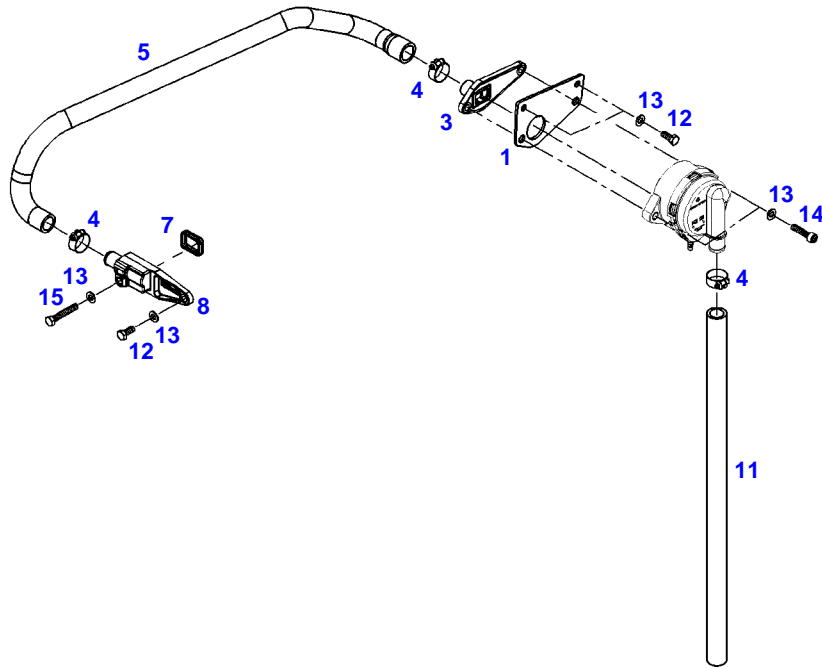

FENDT 722 SCR (736/00101-99999)

F736000

TRANSMITTER

Page01-0014

Item	Part Number	Qty	Description Comments	Technical Specification
			ENGINE SPEED FASTENINGS	
1	72315460	1	SOCKET HEAD BOLT	DIN 912 M6X16-8.8

FENDT 722 SCR (736/00101-99999)
41345

041345

Item	Part Number	Qty	Description Comments	Technical Specification
4	72325453	1	HEXAGONAL HEAD BOLT M8X50	
5	72455795	1	SEAL	
6	72437250	1	BREATHER ><5	
7	72325293	2	HEXAGONAL HEAD BOLT M8X30	M8X30
8	72492442	1	OIL RETURN LINE ><9-13,17 ENG.NO. --> 11068463	
	72494112	1	OIL RETURN LINE ><9-13,17 ENG.NO. <-- 11068464	
9	72439873	2	SEALING WASHER	
10	72323517	1	BANJO BOLT	
11	72425772	2	PIPE CLAMP	
12	72494114	1	RUBBER HOSE	
13	72479013	1	HOSE CLIP	
14	72439874	1	SEALING WASHER	
15	72425770	1	LOCK VALVE	
16	72325457	1	HEXAGONAL HEAD BOLT M8X40	
17	72416001	2	RETAINING STRAP	
18	72479013	1	HOSE CLIP	

FENDT 722 SCR (736/00101-99999)
38786

038786

Item	Part Number	Qty	Description Comments	Technical Specification
BREATHER TUBE				
1	72442930	1	RETAINER	
3	72437633	1	CONNECTING FLANGE	
4	72311167	3	HOSE CLIP	
5	72442926	1	HOSE	
7	72455795	1	SEAL	
8	72455520	1	ADAPTER	
11	72495711	1	HOSE	
12	72315650	3	HEXAGONAL HEAD BOLT	DIN 933 M8 X 20-8.8A3L
13	72311788	6	DISC	DIN 125-8,4-ST.A3L
14	72315478	2	SOCKET HEAD BOLT	DIN 912 M8X35-8.8
15	72315668	1	HEXAGONAL HEAD BOLT	DIN 933 M8X50-8.8A3L