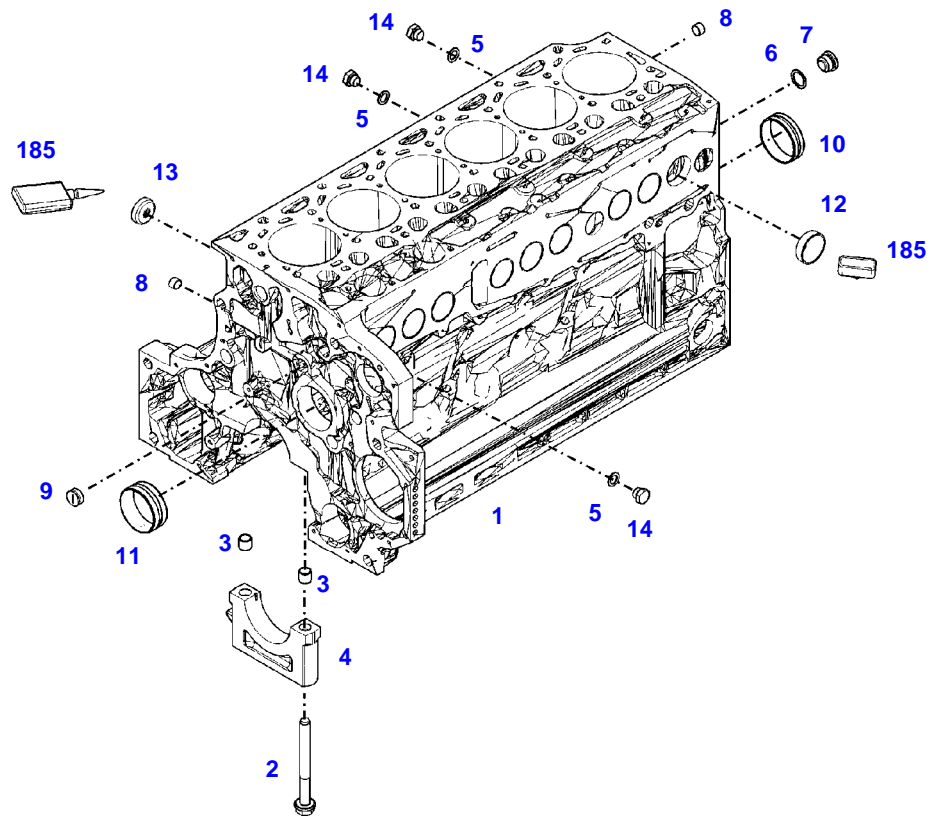

FENDT 722 SCR (736/00101-99999)
41239

041239

Item	Part Number	Qty	Description Comments	Technical Specification
			ENGINE NUMBER <-- 11227751 --> 11627665	
	72605690	1	ENGINE --> 736/2091	TCD6.1L6
	72608986	1	REMANUFACTURED SHORT BLOCK ENGINE --> 736/2091	
	72609274	1	ENGINE <-- 736/2092	TCD6.1L6
1	72497419	1	CRANKCASE ><2-14	
2	72416467	14	HEXAGONAL HEAD BOLT	
3	72344342	14	ADAPTER BUSH	
4			NOT AVAILABLE IN SINGLE PARTS	
5	72456134	3	SEALING WASHER	DIN 7603 D14X20-CU-VERZINNT
6	72439874	1	SEALING WASHER	
7	72455559	1	PLUG SCREW	
8	72429347	2	SCREW M14X1,5	M14X1,5
9	72431135	1	LOCKING PLUG	
10	72497417	6	BEARING BUSHING	
11	72491822	1	BEARING BUSHING	
12	72325325	9	CORE HOLE PLUG	
13	72325326	6	CORE HOLE PLUG	
14	72315799	3	PLUG	DIN 7604 AM14X1,5-A3L
185	72381391	1	THREADLOCKER	LOCTITE 243 10ML

FENDT 722 SCR (736/00101-99999)
F061411

F061411

Item	Part Number	Qty	Description Comments	Technical Specification
			ENGINE NUMBER <-- 11627666 --> 11727015	
	72609274	1	ENGINE <-- 736/2092	TCD6.1L6
1	72616334	1	CRANKCASE ><2-14	
2	72416467	14	HEXAGONAL HEAD BOLT	
3	72344342	14	ADAPTER BUSH	
4			NOT AVAILABLE IN SINGLE PARTS	
5	72456134	3	SEALING WASHER	DIN 7603 D14X20-CU-VERZINNT
6	72439874	1	SEALING WASHER	
7	72455559	1	PLUG SCREW	
8	72429347	2	SCREW M14X1,5	M14X1,5
9	72431135	1	LOCKING PLUG	
10	72615416	6	BEARING BUSHING	
11	72491822	1	BEARING BUSHING	
12	72325325	9	CORE HOLE PLUG	
13	72325326	6	CORE HOLE PLUG	
14	72315799	3	PLUG	DIN 7604 AM14X1,5-A3L
15	72315438	1	PLUG SCREW	DIN 908 M14X1,5-ST
185	72381391	1	THREADLOCKER	LOCTITE 243 10ML