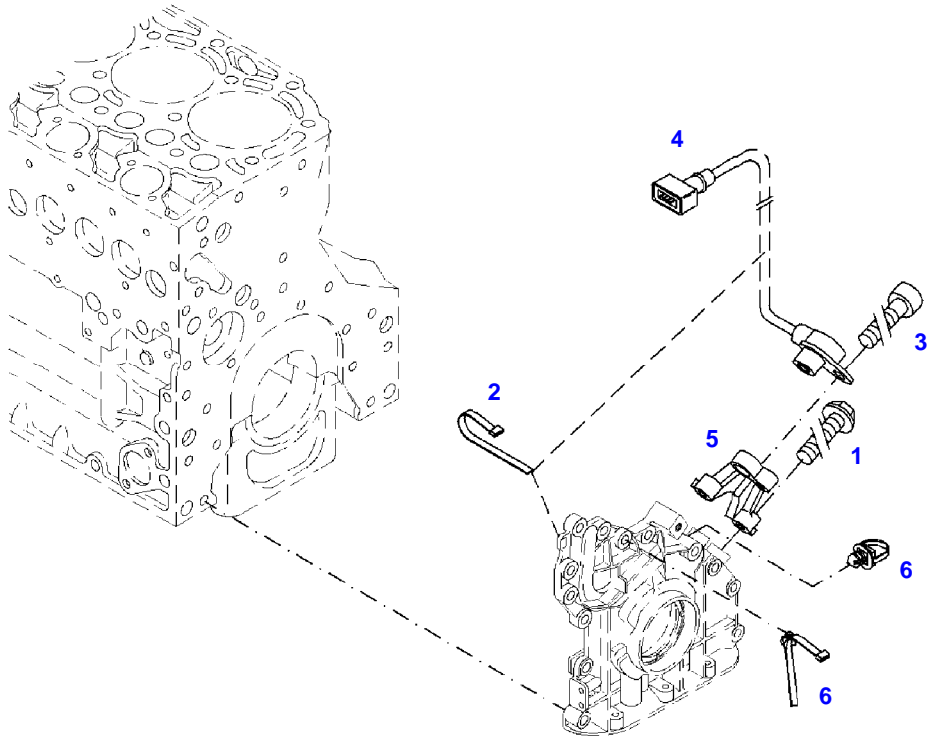

FENDT 722 SCR (736/00101-99999)
41001

041001

Item	Part Number	Qty	Description Comments	Technical Specification
			ENGINE SPEED EDC	
1	72436834	2	HEXAGONAL HEAD BOLT M6X30	
2	72416001	3	RETAINING STRAP	
3	72315460	1	SOCKET HEAD BOLT	DIN 912 M6X16-8.8
4	72436872	1	TRANSMITTER ENGINE SPEED EDC	
5	72494073	1	RETAINER	
6	72455561	2	RETAINING STRAP	