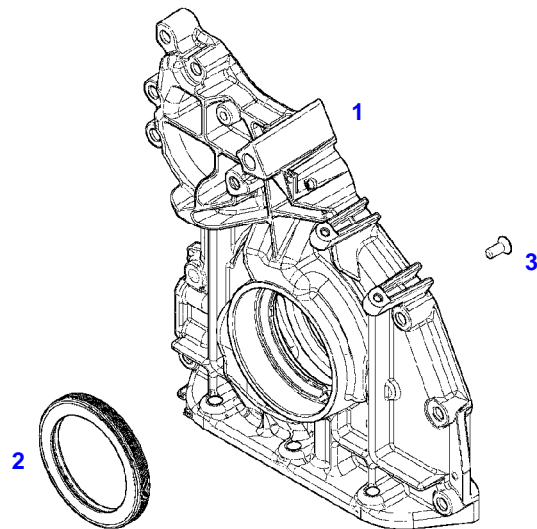

FENDT 722 SCR (736/00101-99999)
41345

041345

Item	Part Number	Qty	Description Comments	Technical Specification
4	72325453	1	HEXAGONAL HEAD BOLT M8X50	
5	72455795	1	SEAL	
6	72437250	1	BREATHER ><5	
7	72325293	2	HEXAGONAL HEAD BOLT M8X30	M8X30
8	72492442	1	OIL RETURN LINE ><9-13,17 ENG.NO. --> 11068463	
	72494112	1	OIL RETURN LINE ><9-13,17 ENG.NO. <-- 11068464	
9	72439873	2	SEALING WASHER	
10	72323517	1	BANJO BOLT	
11	72425772	2	PIPE CLAMP	
12	72494114	1	RUBBER HOSE	
13	72479013	1	HOSE CLIP	
14	72439874	1	SEALING WASHER	
15	72425770	1	LOCK VALVE	
16	72325457	1	HEXAGONAL HEAD BOLT M8X40	
17	72416001	2	RETAINING STRAP	
18	72479013	1	HOSE CLIP	

FENDT 722 SCR (736/00101-99999)
38786

038786

Item	Part Number	Qty	Description Comments	Technical Specification
BREATHER TUBE				
1	72442930	1	RETAINER	
3	72437633	1	CONNECTING FLANGE	
4	72311167	3	HOSE CLIP	
5	72442926	1	HOSE	
7	72455795	1	SEAL	
8	72455520	1	ADAPTER	
11	72495711	1	HOSE	
12	72315650	3	HEXAGONAL HEAD BOLT	DIN 933 M8 X 20-8.8A3L
13	72311788	6	DISC	DIN 125-8,4-ST.A3L
14	72315478	2	SOCKET HEAD BOLT	DIN 912 M8X35-8.8
15	72315668	1	HEXAGONAL HEAD BOLT	DIN 933 M8X50-8.8A3L