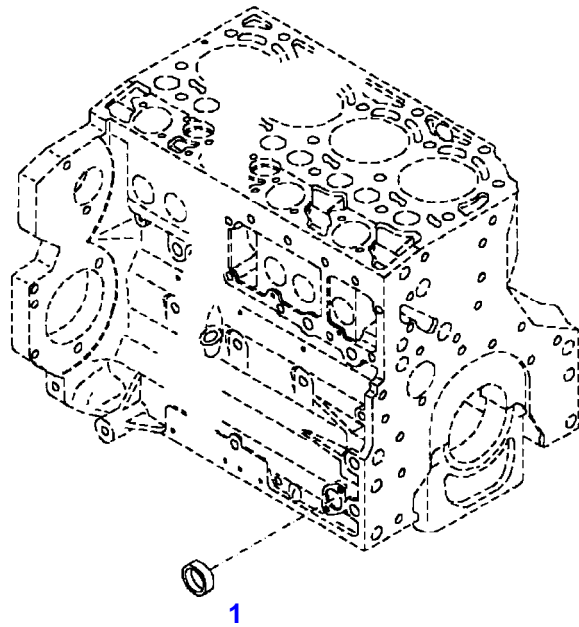

FENDT 722 SCR (736/00101-99999)
40194

040194

185

Fendt

FENDT 722 SCR (736/00101-99999)

F736000

CRANKCASE

Page01-0008

Item	Part Number	Qty	Description Comments
			LOCKING PLUG
1	72325326	1	CORE HOLE PLUG
185	72325403	1	SAFE.LOCK AGENT