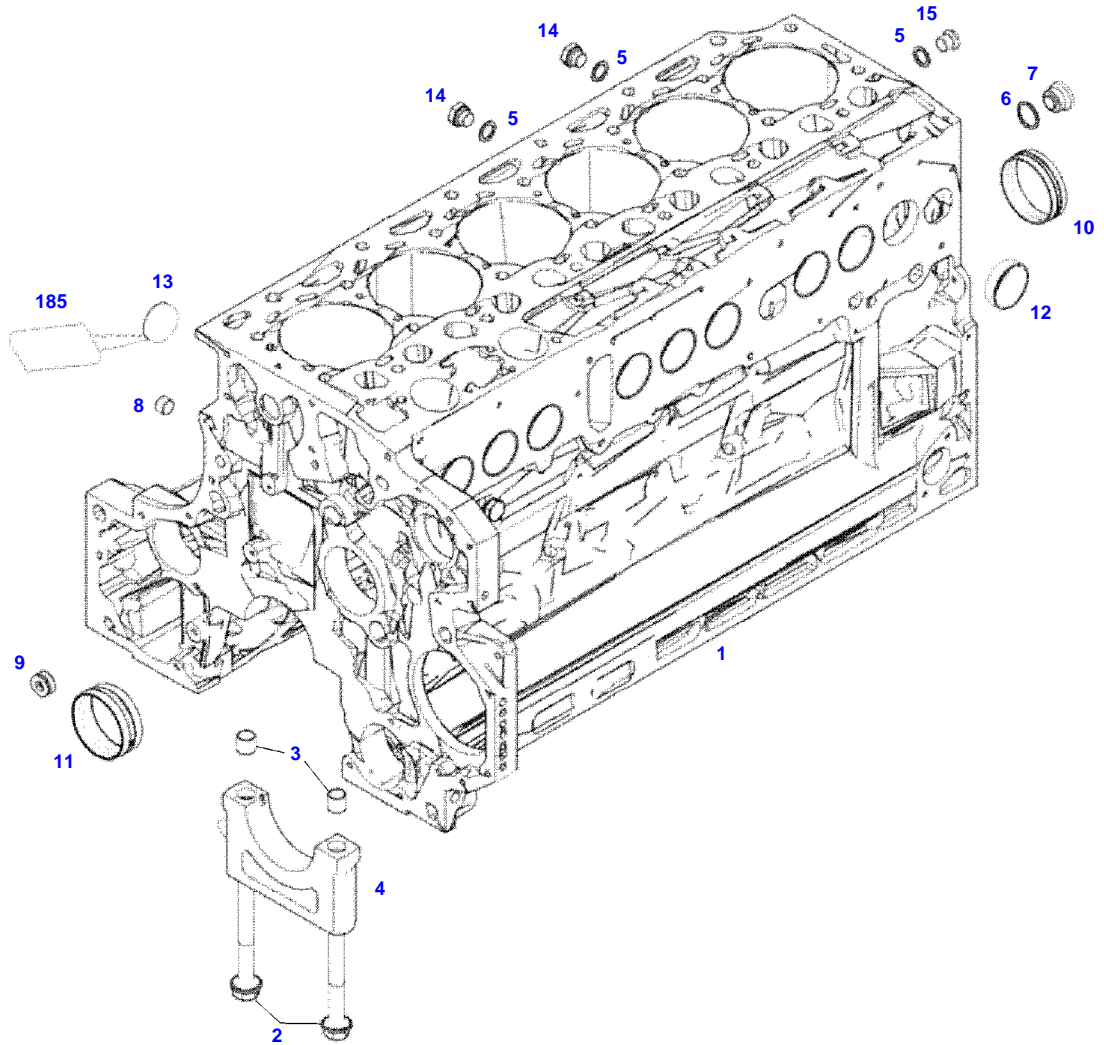

TABLE OF CONTENT

Page Number	Page Title	Page Reference
01-000-TOC	ENGINE, FUEL AND EXHAUST SYSTEM	01-000-TOC
02-000-TOC	AXLES	02-000-TOC
03-000-TOC	STEERING SYSTEM	03-000-TOC
04-000-TOC	DRIVE TRAIN SYSTEM	04-000-TOC
05-000-TOC	COMPRESSED AIR SYSTEM	05-000-TOC
06-000-TOC	HYDRAULIC SYSTEM	06-000-TOC
07-000-TOC	ELECTRICAL SYSTEM	07-000-TOC
08-000-TOC	CAB	08-000-TOC
09-000-TOC	AIR CONDITIONING AND HEATING SYSTEM	09-000-TOC
10-000-TOC	CHASSIS	10-000-TOC
11-000-TOC	WHEELS	11-000-TOC
12-000-TOC	IMPLEMENT LIFT SYSTEM FRONT	12-000-TOC
13-000-TOC	IMPLEMENT LIFT SYSTEM REAR	13-000-TOC
14-000-TOC	FRONT/REAR LOADERS	14-000-TOC
15-000-TOC	PRECISION FARMING SYSTEMS	15-000-TOC
16-000-TOC	ACCESSORIES	16-000-TOC

FENDT 722NA SCR (736/00101-99999)
F061411

F061411

Item	Part Number	Qty	Description Comments	Technical Specification
			ENGINE NUMBER <-- 11727016	
	72609280	1	ENGINE <-- 736/2092 --> 736/2217	TCD6.1L6
	72610099	1	ENGINE FLEXI ENGINE <-- 736/2217	TCD6.1L6
1	72616334	1	CRANKCASE ><2-14	
2	72416467	14	HEXAGONAL HEAD BOLT	
3	72344342	14	ADAPTER BUSH	
4			NOT AVAILABLE IN SINGLE PARTS	
5	72456134	3	SEALING WASHER	DIN 7603 D14X20-CU-VERZINNT
6	72439874	1	SEALING WASHER	
7	72455559	1	PLUG SCREW	
8	72429347	2	SCREW M14X1,5	M14X1,5
9	72431135	1	LOCKING PLUG	
10	ACP0152940	6	FEMALE BEARING	
11	ACP0152930	1	FEMALE BEARING	
12	72325325	9	CORE HOLE PLUG	
13	72325326	6	CORE HOLE PLUG	
14	72315799	3	PLUG	DIN 7604 AM14X1,5-A3L
15	72315438	1	PLUG SCREW	DIN 908 M14X1,5-ST
185	72381391	1	THREADLOCKER	LOCTITE 243 10ML

FENDT 722NA SCR (736/00101-99999)
432327-M-1

432327-M-1

Item	Part Number	Qty	Description Comments	Technical Specification
BLANKING PARTS				
1	72627515	1	CORE HOLE PLUG	
2	72315088	2	SEALING WASHER	DIN 7603 A10X13,5-CU
3	72323677	2	PLUG	
4	72631860	2	THREADED PIN	
185	72325403	1	SAFE.LOCK AGENT	