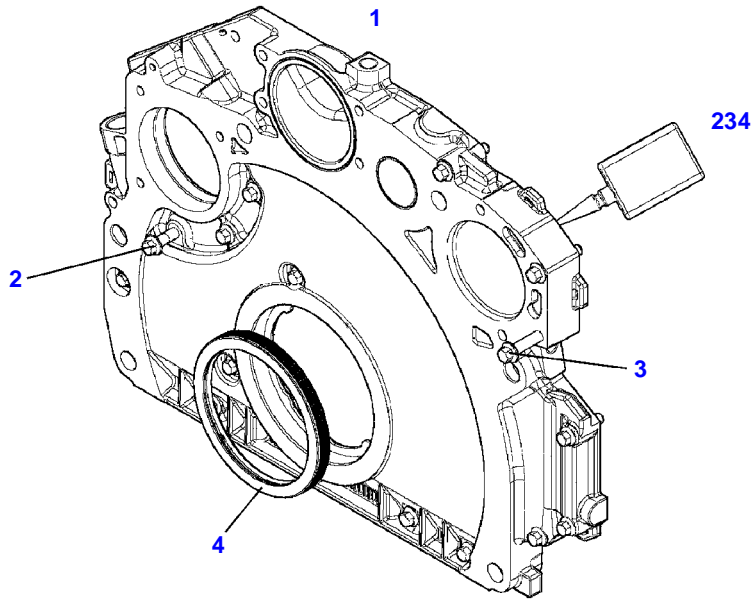

FENDT 722NA SCR (736/00101-99999)
41231

041231

Item	Part Number	Qty	Description Comments	Technical Specification
			ENGINE NUMBER --> 11425710	
1	72615423	1	WHEEL BOX	
2	72605244	12	HEXAGONAL HEAD BOLT M8X35	M8X35
3	72325388	3	HEXAGONAL HEAD BOLT M8X45	
4	72479495	1	SHAFT SEAL	
234	72325408	1	SEALING COMPOUND