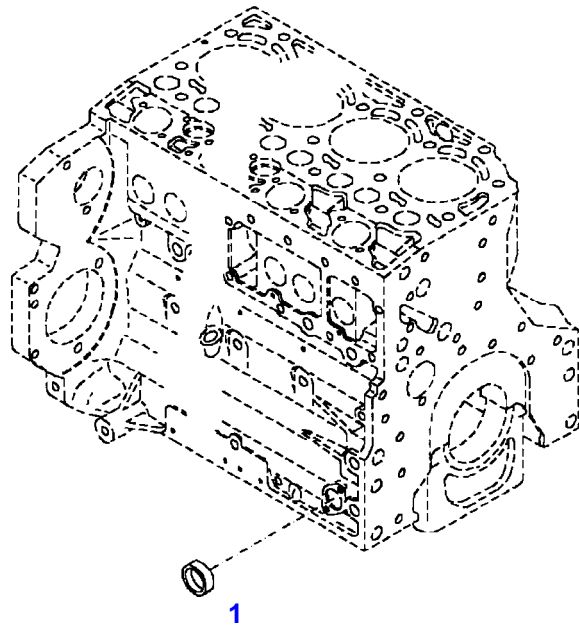

FENDT 722NA SCR (736/00101-99999)
40194

040194

185

Fendt

FENDT 722NA SCR (736/00101-99999)

F736105

CRANKCASE

Page01-0007

Item	Part Number	Qty	Description Comments
			LOCKING PLUG
1	72325326	1	CORE HOLE PLUG
185	72325403	1	SAFE.LOCK AGENT