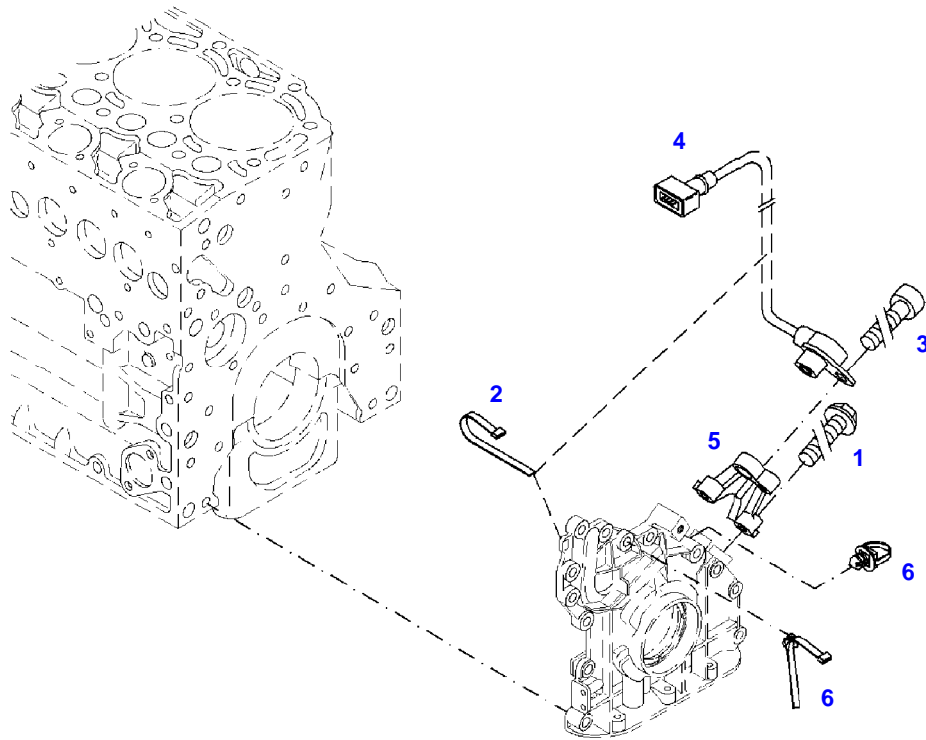

FENDT 722NA SCR (736/00101-99999)
41001

041001

Item	Part Number	Qty	Description Comments	Technical Specification
			ENGINE SPEED EDC	
1	72436834	2	HEXAGONAL HEAD BOLT M6X30	
2	72416001	3	RETAINING STRAP	
3	72315460	1	SOCKET HEAD BOLT	DIN 912 M6X16-8.8
4	72436872	1	TRANSMITTER ENGINE SPEED EDC	
5	72494073	1	RETAINER	
6	72455561	2	RETAINING STRAP	