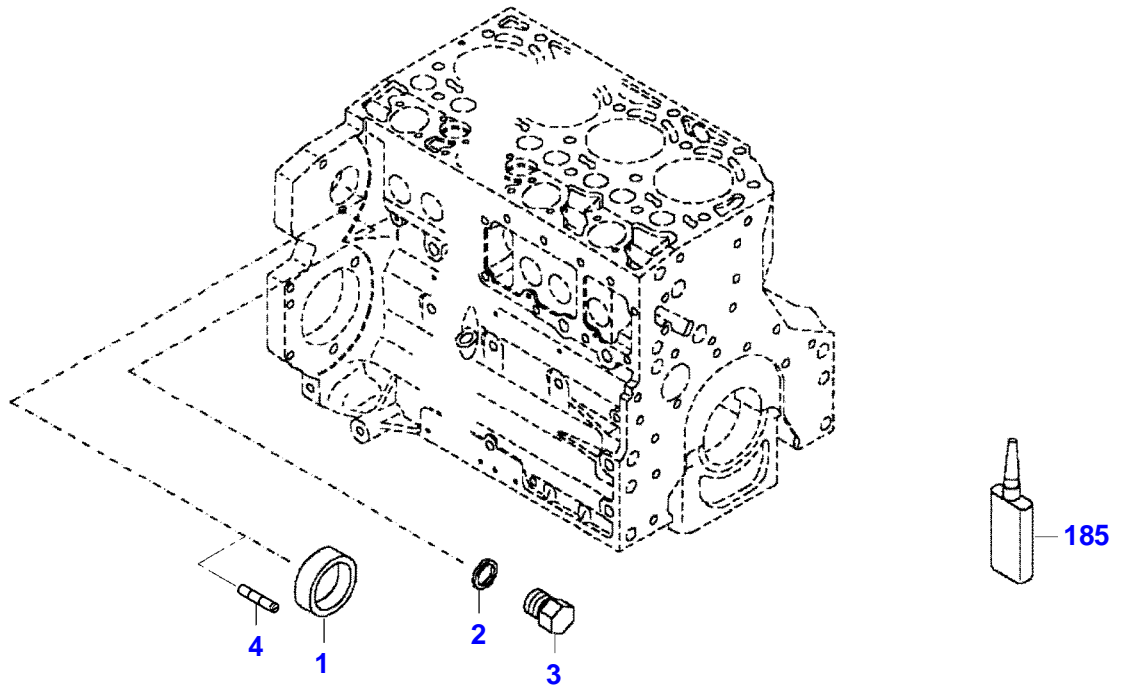

FENDT 722NA SCR (736/00101-99999)
F061411

F061411

Item	Part Number	Qty	Description Comments	Technical Specification
			ENGINE NUMBER <-- 11727016	
	72609280	1	ENGINE <-- 736/2092 --> 736/2217	TCD6.1L6
	72610099	1	ENGINE FLEXI ENGINE <-- 736/2217	TCD6.1L6
1	72616334	1	CRANKCASE ><2-14	
2	72416467	14	HEXAGONAL HEAD BOLT	
3	72344342	14	ADAPTER BUSH	
4			NOT AVAILABLE IN SINGLE PARTS	
5	72456134	3	SEALING WASHER	DIN 7603 D14X20-CU-VERZINNT
6	72439874	1	SEALING WASHER	
7	72455559	1	PLUG SCREW	
8	72429347	2	SCREW M14X1,5	M14X1,5
9	72431135	1	LOCKING PLUG	
10	ACP0152940	6	FEMALE BEARING	
11	ACP0152930	1	FEMALE BEARING	
12	72325325	9	CORE HOLE PLUG	
13	72325326	6	CORE HOLE PLUG	
14	72315799	3	PLUG	DIN 7604 AM14X1,5-A3L
15	72315438	1	PLUG SCREW	DIN 908 M14X1,5-ST
185	72381391	1	THREADLOCKER	LOCTITE 243 10ML

FENDT 722NA SCR (736/00101-99999)
432327-M-1

432327-M-1

Item	Part Number	Qty	Description Comments	Technical Specification
BLANKING PARTS				
1	72627515	1	CORE HOLE PLUG	
2	72315088	2	SEALING WASHER	DIN 7603 A10X13,5-CU
3	72323677	2	PLUG	
4	72631860	2	THREADED PIN	
185	72325403	1	SAFE.LOCK AGENT	