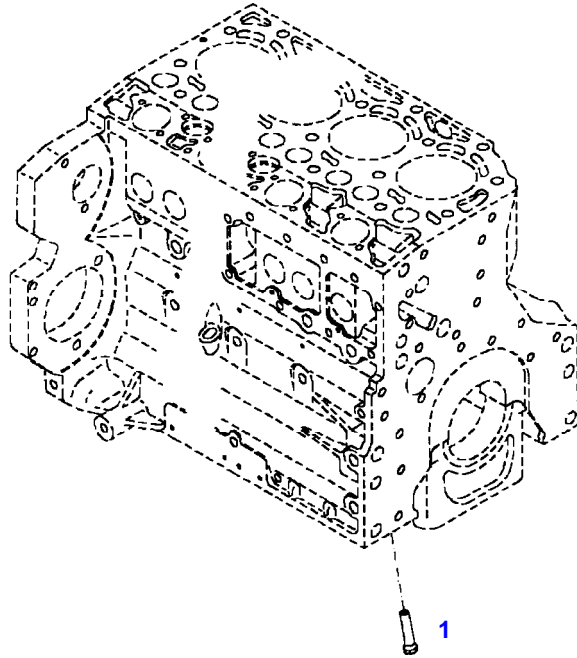

Item	Part Number	Qty	Description Comments	Technical Specification
BLANKING PARTS				
1	72627515	1	CORE HOLE PLUG	
2	72315088	2	SEALING WASHER	DIN 7603 A10X13,5-CU
3	72323677	2	PLUG	
4	72631860	2	THREADED PIN	
185	72325403	1	SAFE.LOCK AGENT	

FENDT 722NA SCR (736/00101-99999)
30094

030004