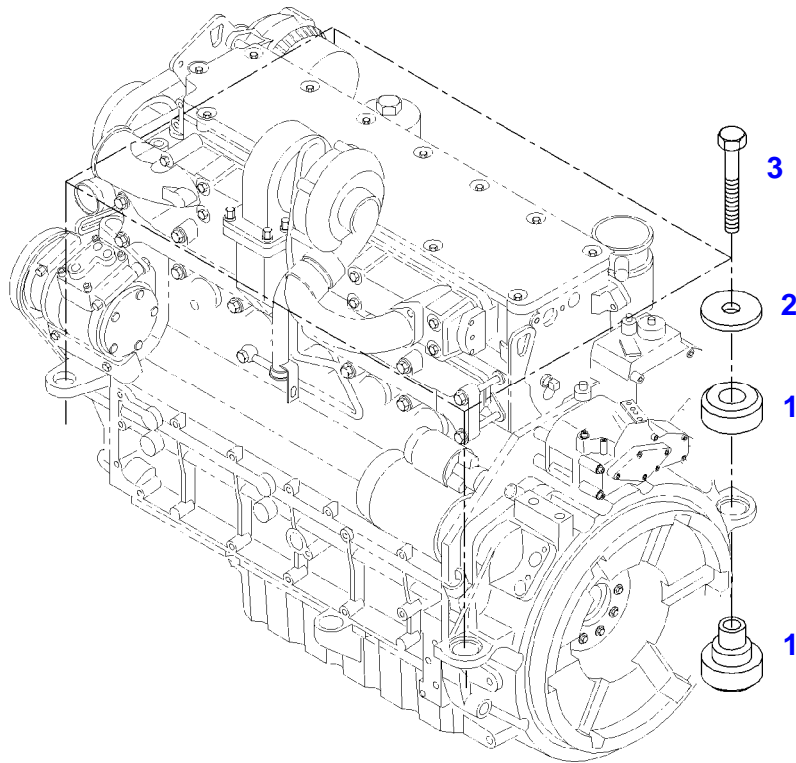

FENDT 722NA SCR (736/00101-99999)
35107

035107

Fendt

FENDT 722NA SCR (736/00101-99999)

F736105

ENGINE BEARINGS

Page01-0011

Item	Part Number	Qty	Description Comments	Technical Specification
1	72423991	4	ENGINE MOUNT	
2	72318110	4	DISC	
3	72315563	4	HEXAGONAL HEAD BOLT	DIN 931 M12X80-8.8A3L