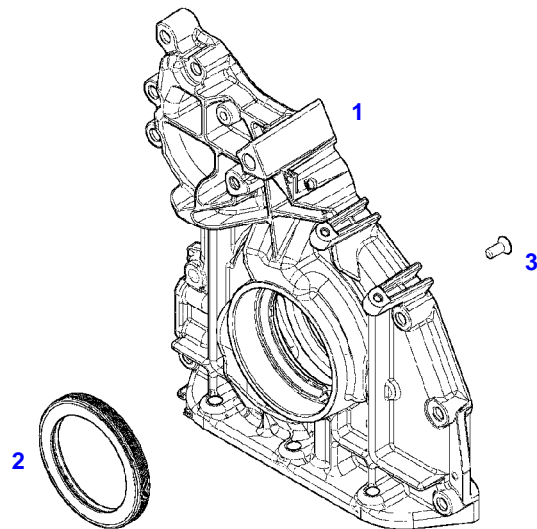

FENDT 722NA SCR (736/00101-99999)
41199

041199

Item	Part Number	Qty	Description Comments
			INTEGRATED OIL PUMP
1	72479485	1	CRANKCASE END COVER INTEGRATED OIL PUMP ><2,3
2	72479487	1	SHAFT SEAL
3	72416228	8	COUNTERSUNK CAPSCREW M6X16