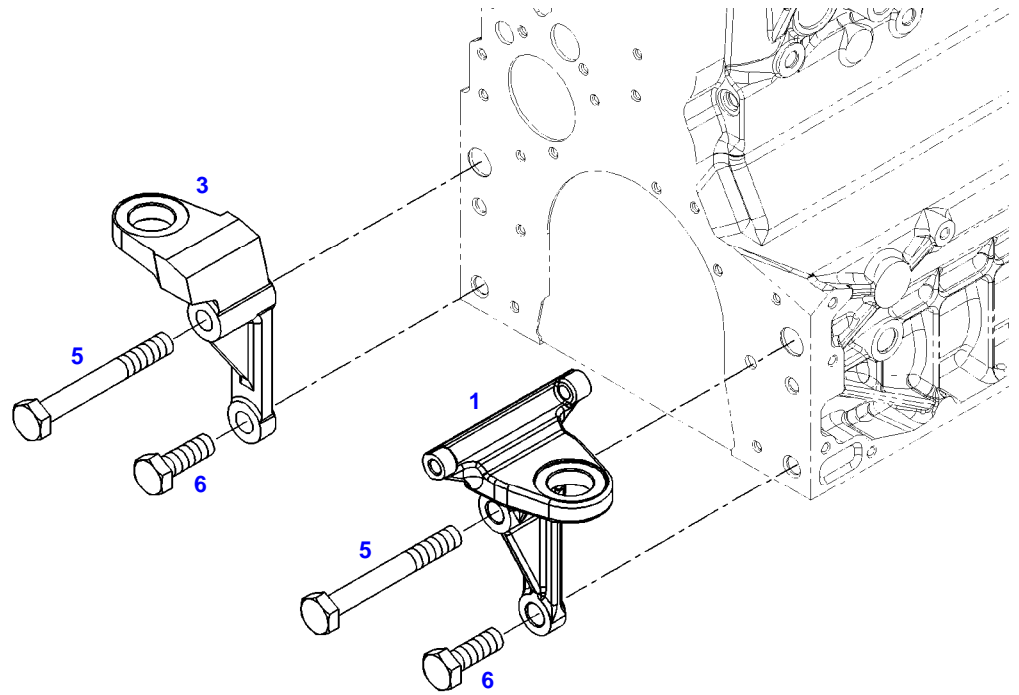

FENDT 722NA SCR (736/00101-99999)
38791

038791

Item	Part Number	Qty	Description Comments	Technical Specification
1	72442925	1	ENGINE SUSPENSION LEFT	
3	72423955	1	ENGINE SUSPENSION RIGHT	
5	72374294	2	HEXAGONAL HEAD BOLT	DIN 931-M16X85 GWA-10.9
6	72418408	2	HEXAGONAL HEAD BOLT	DIN 933 M16X40 GWA-10.9