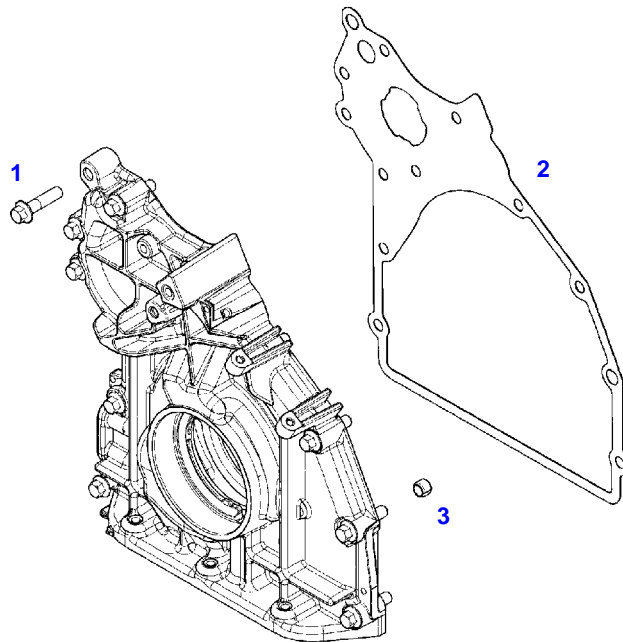

FENDT 722NA SCR (736/00101-99999)
41243

041243

Fendt

FENDT 722NA SCR (736/00101-99999)

F736105

FRONT COVER

Page01-0017

Item	Part Number	Qty	Description Comments	Technical Specification
FASTENINGS				
1	72605244	12	HEXAGONAL HEAD BOLT M8X35	M8X35
2	72486511	1	SEAL	
3	72325352	1	TENSIONER BUSHING