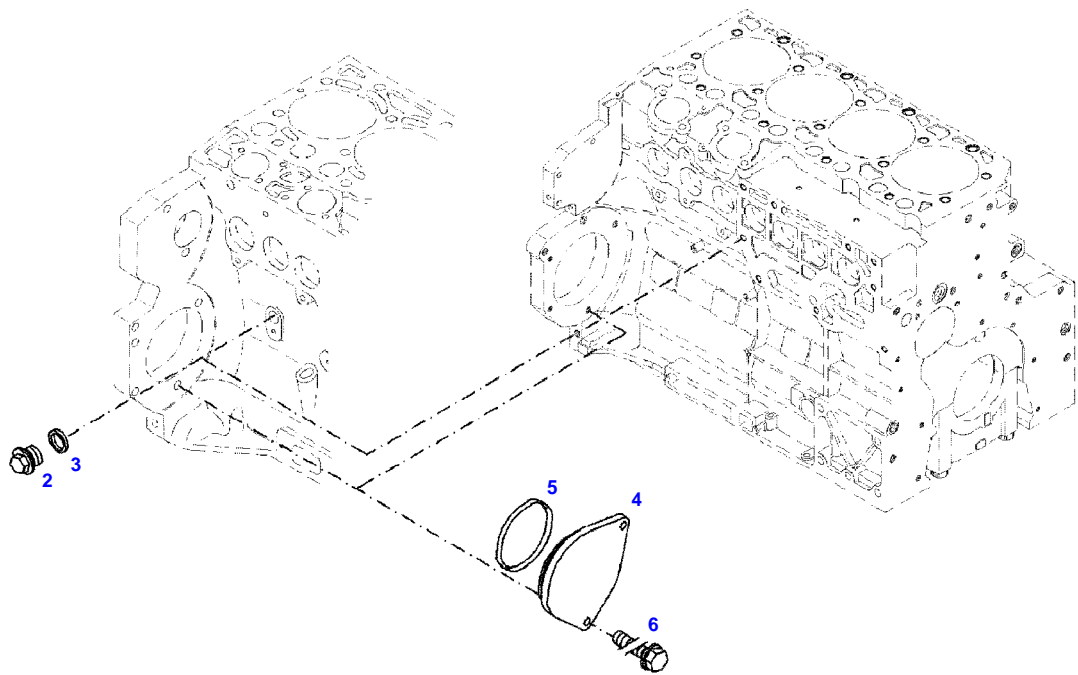

Item	Part Number	Qty	Description Comments
			LOCKING PLUG
1	72325326	1	CORE HOLE PLUG
185	72325403	1	SAFE.LOCK AGENT

FENDT 722NA SCR (736/00101-99999)
F51577

051577

Item	Part Number	Qty	Description Comments	Technical Specification
BLANKING PARTS				
2	72315799	1	PLUG NOT NEEDED WITH AIR BRAKE	DIN 7604 AM14X1,5-A3L
3	72315094	1	SEALING WASHER NOT NEEDED WITH AIR BRAKE	DIN 7603 A14X18-CU
4	72431648	1	COVER NOT NEEDED WITH AIR BRAKE	
5	72416472	1	SEAL 96X4MM NOT NEEDED WITH AIR BRAKE	
6	72438057	2	HEXAGONAL HEAD BOLT NOT NEEDED WITH AIR BRAKE	M10X20