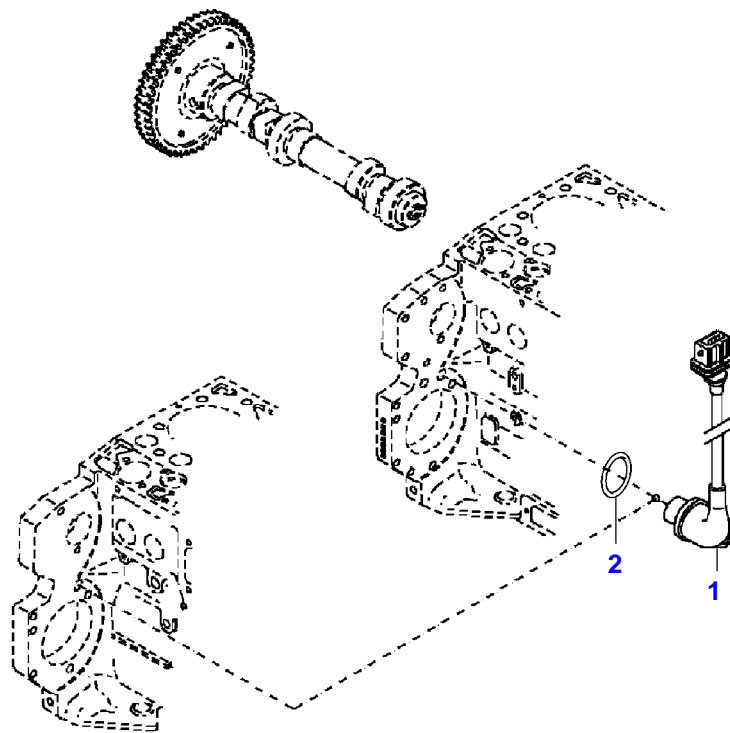

FENDT 722NA SCR (736/00101-99999)
431755-M-1

431755-M-1

Fendt

FENDT 722NA SCR (736/00101-99999)

F736105

TRANSMITTER

Page01-0012

Item	Part Number	Qty	Description Comments
			ENGINE SPEED EDC
1	72626758	1	TRANSMITTER
2	72628348	1	O-RING