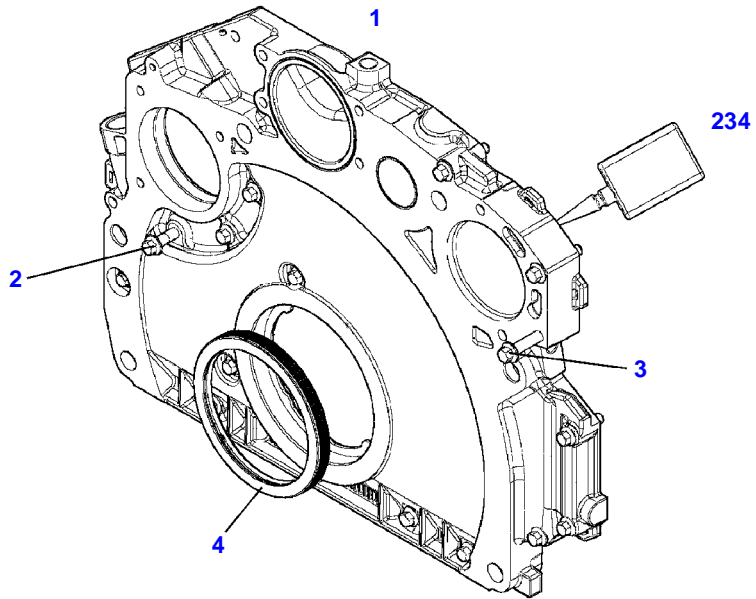

FENDT 722NA SCR (736/00101-99999)
41231

041231

Item	Part Number	Qty	Description Comments	Technical Specification
			ENGINE NUMBER <-- 11425711	
1	72615423	1	WHEEL BOX	
2	72605244	12	HEXAGONAL HEAD BOLT M8X35	M8X35
3	72325388	3	HEXAGONAL HEAD BOLT M8X45	
4	72479495	1	SHAFT SEAL	
234	72626246	1	SEALING COMPOUND