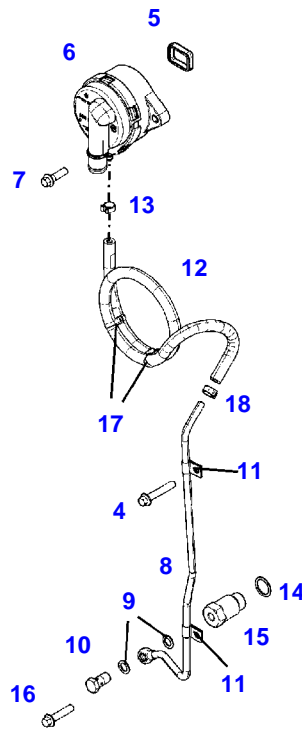

FENDT 722NA SCR (736/00101-99999)
F061411

F061411

Item	Part Number	Qty	Description Comments	Technical Specification
			ENGINE NUMBER <-- 11727016	
	72609280	1	ENGINE <-- 736/2092 --> 736/2217	TCD6.1L6
	72610099	1	ENGINE FLEXI ENGINE <-- 736/2217	TCD6.1L6
1	72616334	1	CRANKCASE ><2-14	
2	72416467	14	HEXAGONAL HEAD BOLT	
3	72344342	14	ADAPTER BUSH	
4			NOT AVAILABLE IN SINGLE PARTS	
5	72456134	3	SEALING WASHER	DIN 7603 D14X20-CU-VERZINNT
6	72439874	1	SEALING WASHER	
7	72455559	1	PLUG SCREW	
8	72429347	2	SCREW M14X1,5	M14X1,5
9	72431135	1	LOCKING PLUG	
10	ACP0152940	6	FEMALE BEARING	
11	ACP0152930	1	FEMALE BEARING	
12	72325325	9	CORE HOLE PLUG	
13	72325326	6	CORE HOLE PLUG	
14	72315799	3	PLUG	DIN 7604 AM14X1,5-A3L
15	72315438	1	PLUG SCREW	DIN 908 M14X1,5-ST
185	72381391	1	THREADLOCKER	LOCTITE 243 10ML

FENDT 722NA SCR (736/00101-99999)
41345

041345

Item	Part Number	Qty	Description Comments	Technical Specification
4	72325453	1	HEXAGONAL HEAD BOLT M8X50	
5	72455795	1	SEAL	
6	72437250	1	BREATHER ><5	
7	72325293	2	HEXAGONAL HEAD BOLT M8X30	M8X30
8	72494112	1	OIL RETURN LINE ><9-13,17	
9	72439873	2	SEALING WASHER	
10	72323517	1	BANJO BOLT	
11	72425772	2	PIPE CLAMP	
12	72494114	1	RUBBER HOSE	
13	72479013	1	HOSE CLIP	
14	72439874	1	SEALING WASHER	
15	72425770	1	LOCK VALVE	
16	72325457	1	HEXAGONAL HEAD BOLT M8X40	
17	72416001	2	RETAINING STRAP	
18	72479013	1	HOSE CLIP	

FENDT 722NA SCR (736/00101-99999)
38786

038786

Item	Part Number	Qty	Description Comments	Technical Specification
BREATHER TUBE				
1	72442930	1	RETAINER	
3	72437633	1	CONNECTING FLANGE	
4	72311167	3	HOSE CLIP	
5	72442926	1	HOSE	
7	72455795	1	SEAL	
8	72455520	1	ADAPTER	
11	72495711	1	HOSE	
12	72315650	3	HEXAGONAL HEAD BOLT	DIN 933 M8 X 20-8.8A3L
13	72311788	6	DISC	DIN 125-8,4-ST.A3L
14	72315478	2	SOCKET HEAD BOLT	DIN 912 M8X35-8.8
15	72315668	1	HEXAGONAL HEAD BOLT	DIN 933 M8X50-8.8A3L