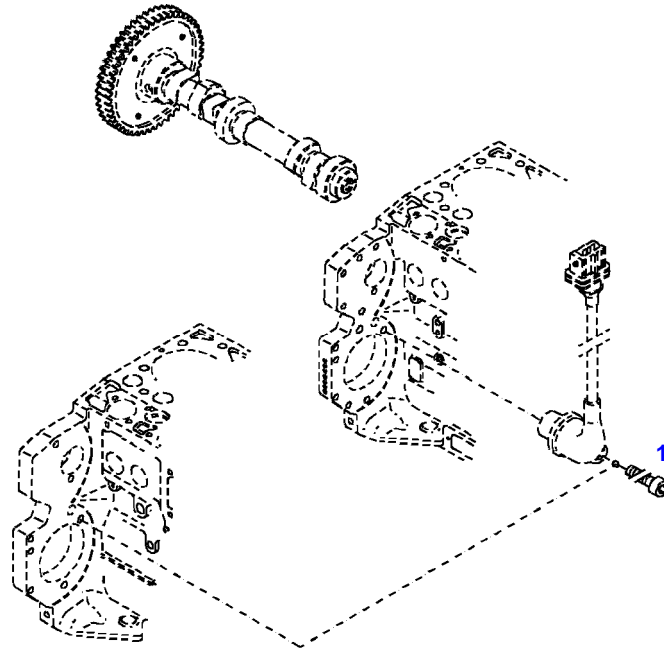

Fendt

FENDT 722NA SCR (736/00101-99999)

F736105

TRANSMITTER

Page01-0012

Item	Part Number	Qty	Description Comments
			ENGINE SPEED EDC
1	72626758	1	TRANSMITTER
2	72628348	1	O-RING

035317