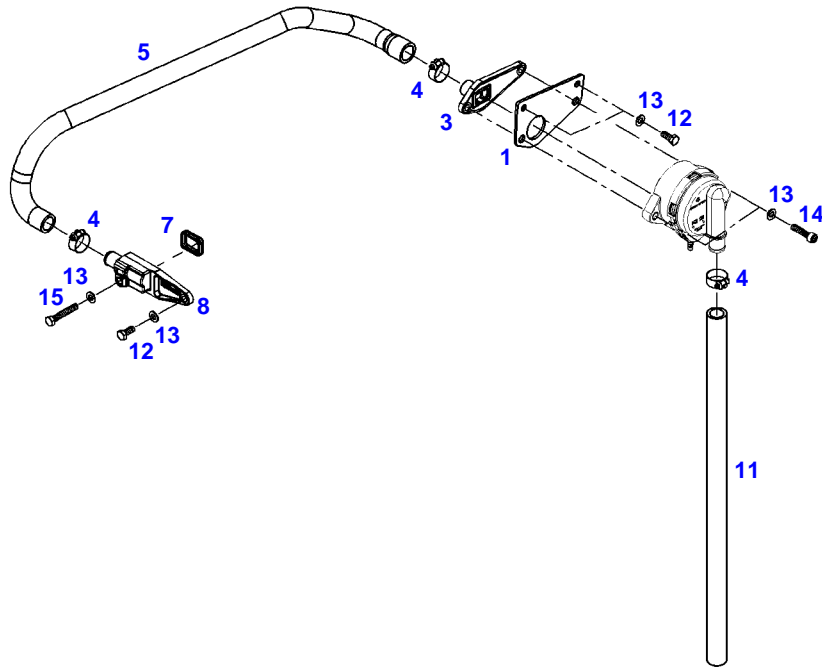

035317

Fendt

FENDT 722NA SCR (736/00101-99999)

F736105

TRANSMITTER

Page01-0013

Item	Part Number	Qty	Description Comments	Technical Specification
			ENGINE SPEED FASTENINGS	
1	72315460	1	SOCKET HEAD BOLT	DIN 912 M6X16-8.8

FENDT 722NA SCR (736/00101-99999)
41345

041345

Item	Part Number	Qty	Description Comments	Technical Specification
4	72325453	1	HEXAGONAL HEAD BOLT M8X50	
5	72455795	1	SEAL	
6	72437250	1	BREATHER ><5	
7	72325293	2	HEXAGONAL HEAD BOLT M8X30	M8X30
8	72494112	1	OIL RETURN LINE ><9-13,17	
9	72439873	2	SEALING WASHER	
10	72323517	1	BANJO BOLT	
11	72425772	2	PIPE CLAMP	
12	72494114	1	RUBBER HOSE	
13	72479013	1	HOSE CLIP	
14	72439874	1	SEALING WASHER	
15	72425770	1	LOCK VALVE	
16	72325457	1	HEXAGONAL HEAD BOLT M8X40	
17	72416001	2	RETAINING STRAP	
18	72479013	1	HOSE CLIP	

FENDT 722NA SCR (736/00101-99999)
38786

038786

Item	Part Number	Qty	Description Comments	Technical Specification
BREATHER TUBE				
1	72442930	1	RETAINER	
3	72437633	1	CONNECTING FLANGE	
4	72311167	3	HOSE CLIP	
5	72442926	1	HOSE	
7	72455795	1	SEAL	
8	72455520	1	ADAPTER	
11	72495711	1	HOSE	
12	72315650	3	HEXAGONAL HEAD BOLT	DIN 933 M8 X 20-8.8A3L
13	72311788	6	DISC	DIN 125-8,4-ST.A3L
14	72315478	2	SOCKET HEAD BOLT	DIN 912 M8X35-8.8
15	72315668	1	HEXAGONAL HEAD BOLT	DIN 933 M8X50-8.8A3L