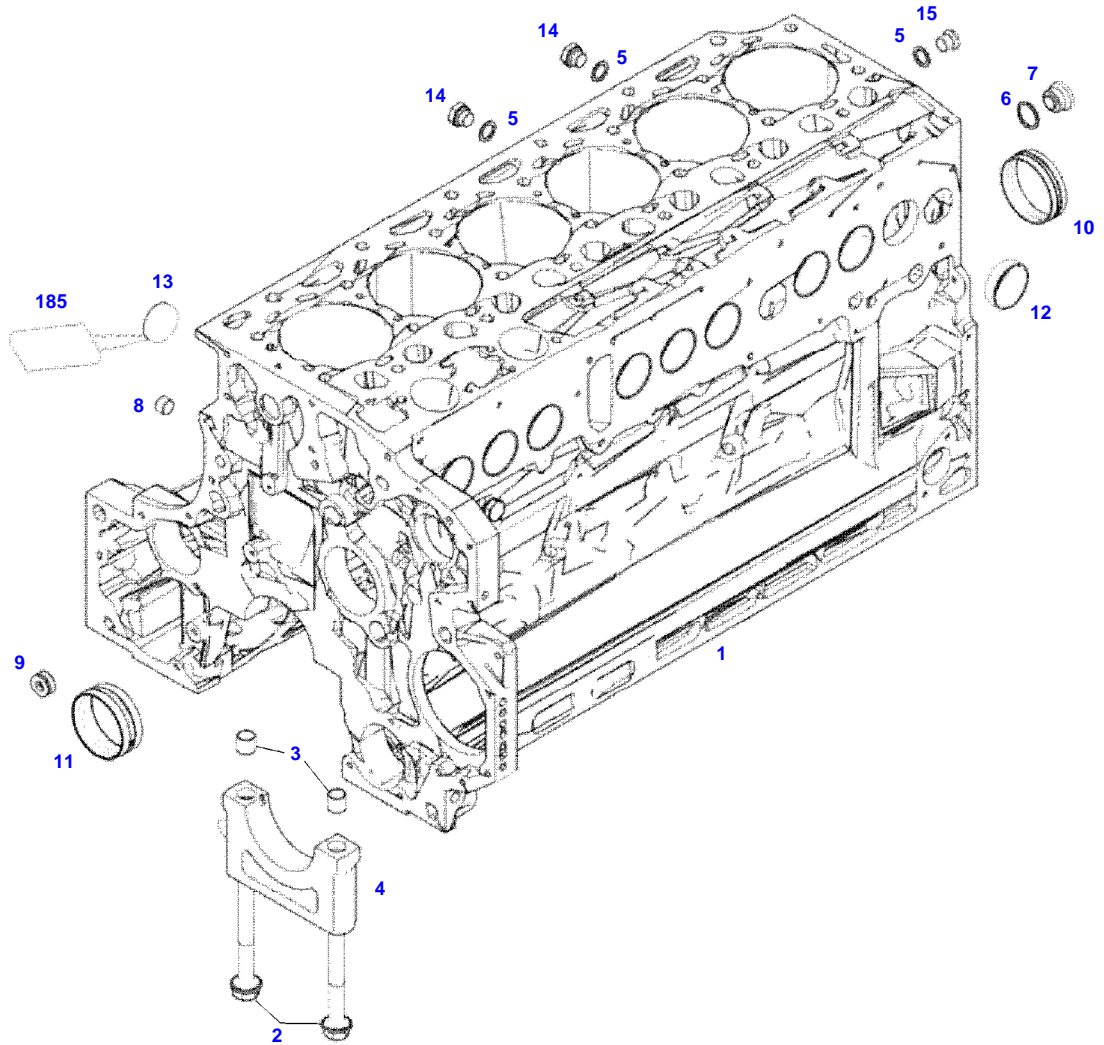

FENDT 724 SCR (737/00101-99999)
F061411

F061411

Item	Part Number	Qty	Description Comments	Technical Specification
			ENGINE NUMBER <-- 11696042 --> 11718229	
	72605689	1	ENGINE --> 737/3686	TCD6.1L6
	72608987	1	REMANUFACTURED SHORT BLOCK ENGINE --> 737/3686	
	72609275	1	ENGINE <-- 737/3687 --> 737/5447	TCD6.1L6
	72612621	1	ENGINE FLEXI ENGINE <-- 737/5448	TCD6.1L6
1	72627571	1	CRANKCASE	
2	72416467	14	HEXAGONAL HEAD BOLT	
3	72344342	14	ADAPTER BUSH	
4			NOT AVAILABLE IN SINGLE PARTS	
5	72456134	3	SEALING WASHER	DIN 7603 D14X20-CU-VERZINNT
6	72439874	1	SEALING WASHER	
7	72455559	1	PLUG SCREW	
8	72429347	2	SCREW M14X1,5	M14X1,5
9	72431135	1	LOCKING PLUG	
10	72615416	6	BEARING BUSHING	
11	72491822	1	BEARING BUSHING	
12	72325325	9	CORE HOLE PLUG	
13	72325326	6	CORE HOLE PLUG	
14	72315799	3	PLUG	DIN 7604 AM14X1,5-A3L
15	72315438	1	PLUG SCREW	DIN 908 M14X1,5-ST
185	72381391	1	THREADLOCKER	LOCTITE 243 10ML