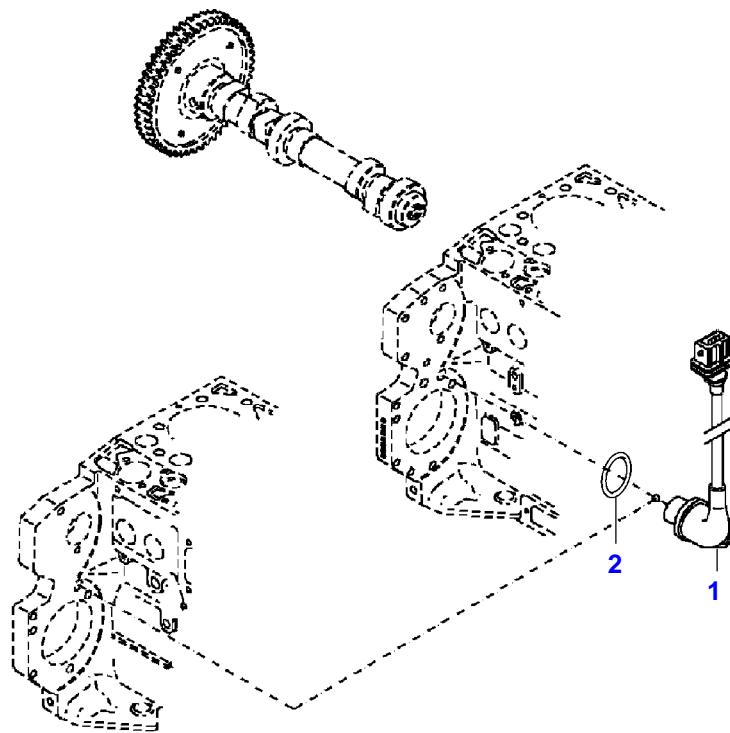

FENDT 724 SCR (737/00101-99999)
431755-M-1

431755-M-1

Fendt

FENDT 724 SCR (737/00101-99999)

F737000

TRANSMITTER

Page01-0013

Item	Part Number	Qty	Description Comments
			ENGINE SPEED EDC
1	72626758	1	TRANSMITTER
2	72628348	1	O-RING