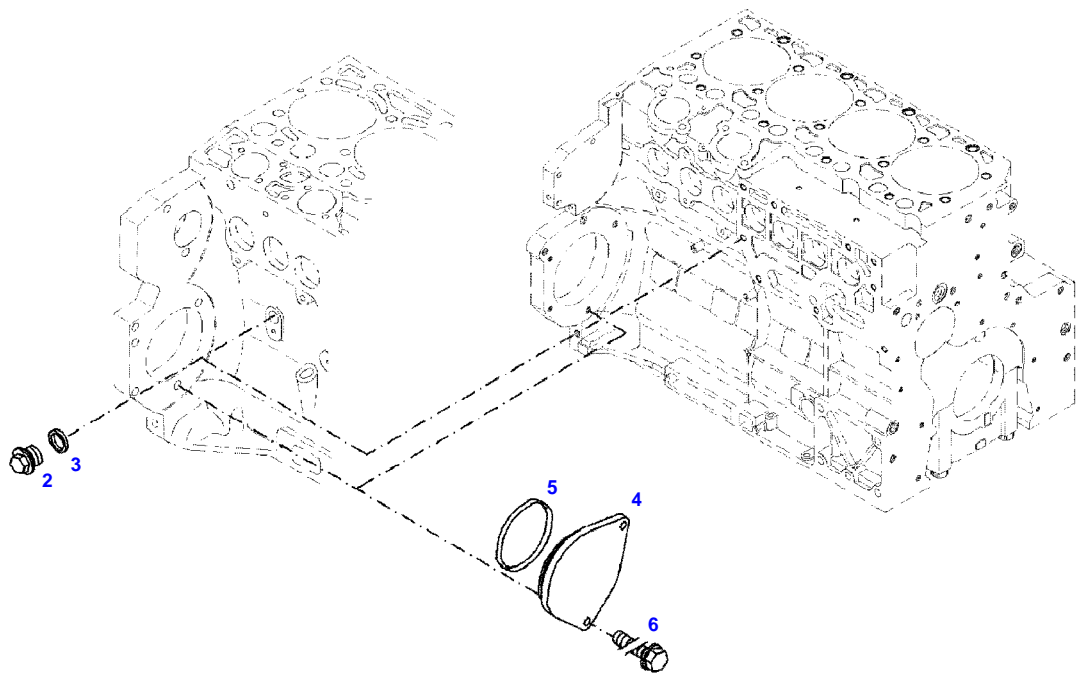

FENDT 724 SCR (737/00101-99999)
F51577

051577

Item	Part Number	Qty	Description Comments	Technical Specification
BLANKING PARTS				
2	72315799	1	PLUG NOT NEEDED WITH AIR BRAKE	DIN 7604 AM14X1,5-A3L
3	72315094	1	SEALING WASHER NOT NEEDED WITH AIR BRAKE	DIN 7603 A14X18-CU
4	72431648	1	COVER NOT NEEDED WITH AIR BRAKE	
5	72416472	1	SEAL 96X4MM NOT NEEDED WITH AIR BRAKE	
6	72438057	2	HEXAGONAL HEAD BOLT NOT NEEDED WITH AIR BRAKE	M10X20