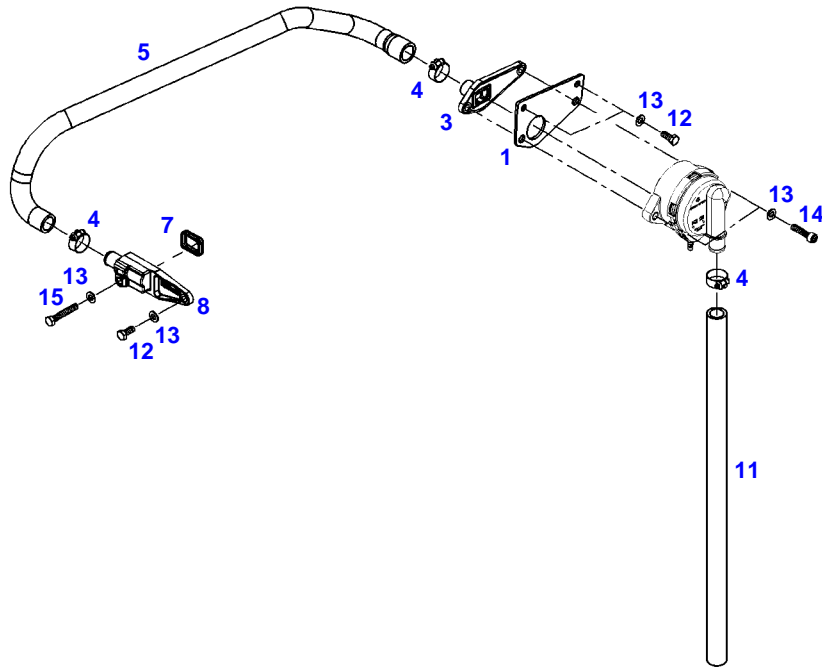

Item	Part Number	Qty	Description Comments	Technical Specification
4	72325453	1	HEXAGONAL HEAD BOLT M8X50	
5	72455795	1	SEAL	
6	72437250	1	BREATHER ><5	
7	72325293	2	HEXAGONAL HEAD BOLT M8X30	M8X30
8	72492442	1	OIL RETURN LINE ><9-13,17 ENG.NO. --> 11068463	
	72494112	1	OIL RETURN LINE ><9-13,17 ENG.NO. <-- 11068464	
9	72439873	2	SEALING WASHER	
10	72323517	1	BANJO BOLT	
11	72425772	2	PIPE CLAMP	
12	72494114	1	RUBBER HOSE	
13	72479013	1	HOSE CLIP	
14	72439874	1	SEALING WASHER	
15	72425770	1	LOCK VALVE	
16	72325457	1	HEXAGONAL HEAD BOLT M8X40	
17	72416001	2	RETAINING STRAP	
18	72479013	1	HOSE CLIP	

FENDT 724 SCR (737/00101-99999)
38786

038786