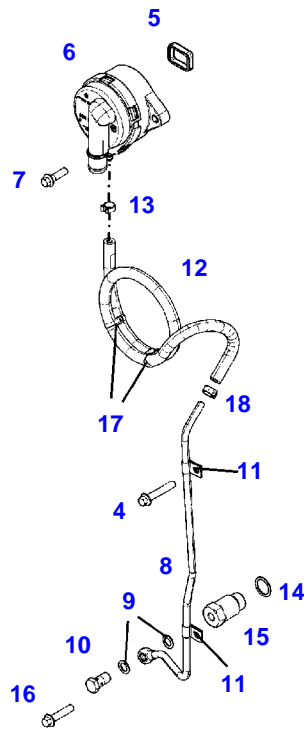

FENDT 724 SCR (737/00101-99999)
41240

041240

Item	Part Number	Qty	Description Comments	Technical Specification
			ENGINE NUMBER --> 11068449	
	72442869	1	ENGINE	TCD6.1L6
	72608987	1	REMANUFACTURED SHORT BLOCK ENGINE	
1	72486483	1	CRANKCASE ><2-14 <-- F836.200.210.370	
2	72416467	14	HEXAGONAL HEAD BOLT	
3	72344342	14	ADAPTER BUSH	
4			NOT AVAILABLE IN SINGLE PARTS	
5	72456134	3	SEALING WASHER	DIN 7603 D14X20-CU-VERZINNT
6	72439874	1	SEALING WASHER	
7	72455559	1	PLUG SCREW	
8	72429347	2	SCREW M14X1,5	M14X1,5
9	72431135	1	LOCKING PLUG	
10	72416469	6	BEARING BUSHING	
11	72479363	1	BEARING BUSHING	
12	72325325	9	CORE HOLE PLUG	
13	72325326	6	CORE HOLE PLUG	
14	72315799	3	PLUG	DIN 7604 AM14X1,5-A3L
185	72381391	1	THREADLOCKER	LOCTITE 243 10ML

FENDT 724 SCR (737/00101-99999)
41345

041345

Item	Part Number	Qty	Description Comments	Technical Specification
4	72325453	1	HEXAGONAL HEAD BOLT M8X50	
5	72455795	1	SEAL	
6	72437250	1	BREATHER ><5	
7	72325293	2	HEXAGONAL HEAD BOLT M8X30	M8X30
8	72492442	1	OIL RETURN LINE ><9-13,17 ENG.NO. --> 11068463	
	72494112	1	OIL RETURN LINE ><9-13,17 ENG.NO. <-- 11068464	
9	72439873	2	SEALING WASHER	
10	72323517	1	BANJO BOLT	
11	72425772	2	PIPE CLAMP	
12	72494114	1	RUBBER HOSE	
13	72479013	1	HOSE CLIP	
14	72439874	1	SEALING WASHER	
15	72425770	1	LOCK VALVE	
16	72325457	1	HEXAGONAL HEAD BOLT M8X40	
17	72416001	2	RETAINING STRAP	
18	72479013	1	HOSE CLIP	