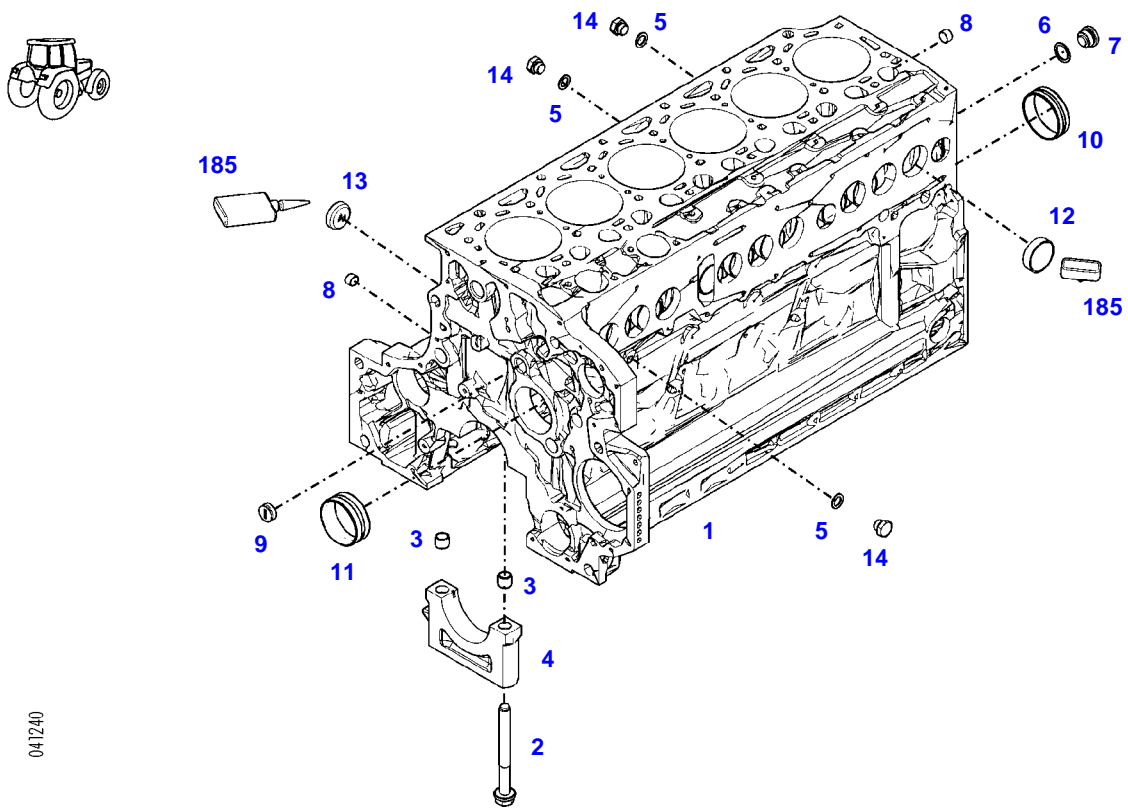

FENDT 724 SCR (737/00101-99999)
41240

041240

Item	Part Number	Qty	Description Comments	Technical Specification
			ENGINE NUMBER --> 11068449	
	72442869	1	ENGINE	TCD6.1L6
	72608987	1	REMANUFACTURED SHORT BLOCK ENGINE	
1	72486483	1	CRANKCASE ><2-14 <-- F836.200.210.370	
2	72416467	14	HEXAGONAL HEAD BOLT	
3	72344342	14	ADAPTER BUSH	
4			NOT AVAILABLE IN SINGLE PARTS	
5	72456134	3	SEALING WASHER	DIN 7603 D14X20-CU-VERZINNT
6	72439874	1	SEALING WASHER	
7	72455559	1	PLUG SCREW	
8	72429347	2	SCREW M14X1,5	M14X1,5
9	72431135	1	LOCKING PLUG	
10	72416469	6	BEARING BUSHING	
11	72479363	1	BEARING BUSHING	
12	72325325	9	CORE HOLE PLUG	
13	72325326	6	CORE HOLE PLUG	
14	72315799	3	PLUG	DIN 7604 AM14X1,5-A3L
185	72381391	1	THREADLOCKER	LOCTITE 243 10ML

FENDT 724 SCR (737/00101-99999)
41240

041240

Item	Part Number	Qty	Description Comments	Technical Specification
			ENGINE NUMBER <-- 11068450 --> 11228383 <-- 11232454 --> 11233227	
	72442869	1	ENGINE --> 737/1459	TCD6.1L6
	72608987	1	REMANUFACTURED SHORT BLOCK ENGINE --> 737/1459	
	72605689	1	ENGINE <-- 737/1460	TCD6.1L6
	72608987	1	REMANUFACTURED SHORT BLOCK ENGINE <-- 737/1460	
1	72616644	1	CRANKCASE ><2-14	
2	72416467	14	HEXAGONAL HEAD BOLT	
3	72344342	14	ADAPTER BUSH	
4			NOT AVAILABLE IN SINGLE PARTS	
5	72456134	3	SEALING WASHER	DIN 7603 D14X20-CU-VERZINNT
6	72439874	1	SEALING WASHER	
7	72455559	1	PLUG SCREW	
8	72429347	2	SCREW M14X1,5	M14X1,5
9	72431135	1	LOCKING PLUG	
10	72416469	6	BEARING BUSHING	
11	72491822	1	BEARING BUSHING	
12	72325325	9	CORE HOLE PLUG	
13	72325326	6	CORE HOLE PLUG	
14	72315799	3	PLUG	DIN 7604 AM14X1,5-A3L
185	72381391	1	THREADLOCKER	LOCTITE 243 10ML