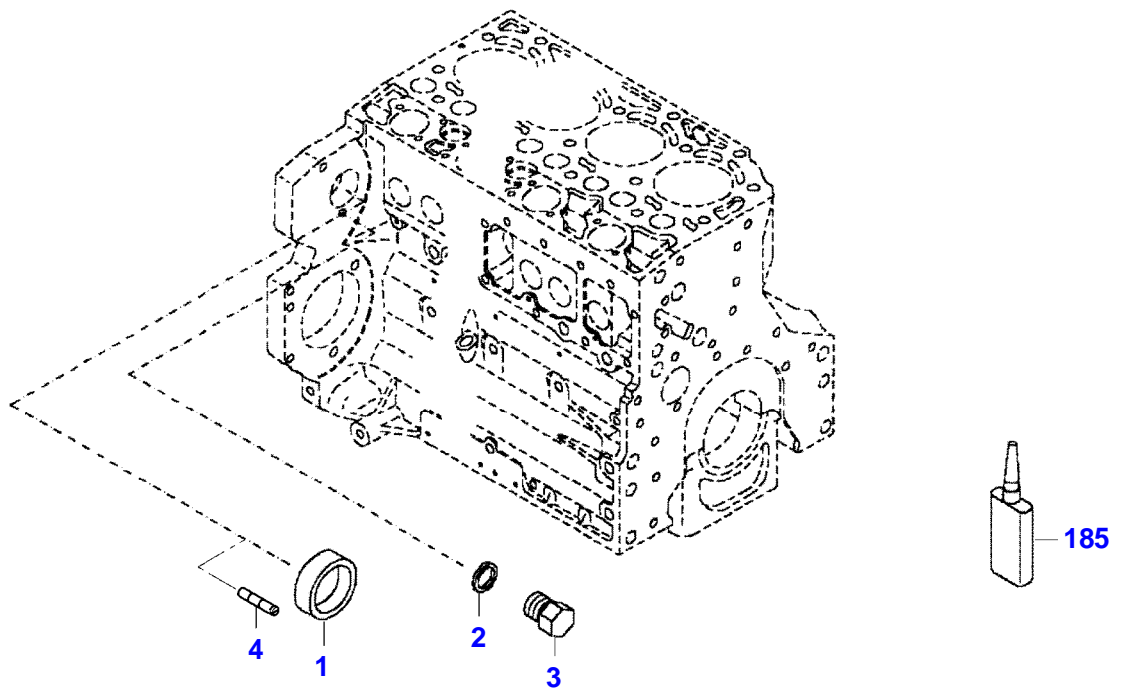

FENDT 724 SCR (737/00101-99999)
F061411

F061411

Item	Part Number	Qty	Description Comments	Technical Specification
			ENGINE NUMBER <-- 11718230	
	72605689	1	ENGINE --> 737/3686	TCD6.1L6
	72608987	1	REMANUFACTURED SHORT BLOCK ENGINE --> 737/3686	
	72609275	1	ENGINE <-- 737/3687 --> 737/5447	TCD6.1L6
	72612621	1	ENGINE FLEXI ENGINE <-- 737/5448	TCD6.1L6
1	72616644	1	CRANKCASE	
2	72416467	14	HEXAGONAL HEAD BOLT	
3	72344342	14	ADAPTER BUSH	
4			NOT AVAILABLE IN SINGLE PARTS	
5	72456134	3	SEALING WASHER	DIN 7603 D14X20-CU-VERZINNT
6	72439874	1	SEALING WASHER	
7	72455559	1	PLUG SCREW	
8	72429347	2	SCREW M14X1,5	M14X1,5
9	72431135	1	LOCKING PLUG	
10	ACP0152940	6	FEMALE BEARING	
11	ACP0152930	1	FEMALE BEARING	
12	72325325	9	CORE HOLE PLUG	
13	72325326	6	CORE HOLE PLUG	
14	72315799	3	PLUG	DIN 7604 AM14X1,5-A3L
15	72315438	1	PLUG SCREW	DIN 908 M14X1,5-ST
185	72381391	1	THREADLOCKER	LOCTITE 243 10ML

FENDT 724 SCR (737/00101-99999)
432327-M-1

432327-M-1

Item	Part Number	Qty	Description Comments	Technical Specification
BLANKING PARTS				
1	72627515	1	CORE HOLE PLUG	
2	72315088	2	SEALING WASHER	DIN 7603 A10X13,5-CU
3	72323677	2	PLUG	
4	72631860	2	THREADED PIN	
185	72325403	1	SAFE.LOCK AGENT	