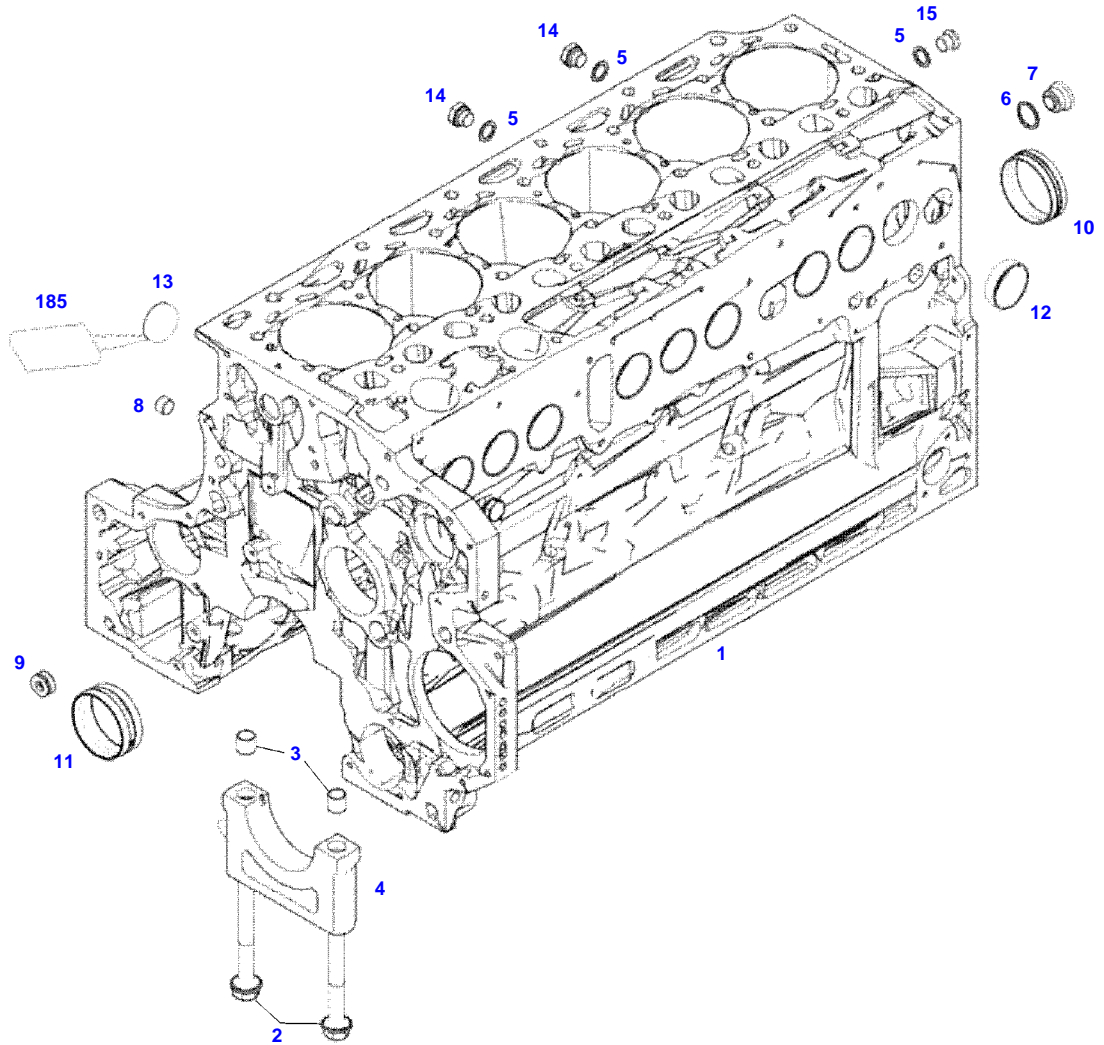

FENDT 724 SCR (737/00101-99999)
F061411

F061411

Item	Part Number	Qty	Description Comments	Technical Specification
			ENGINE NUMBER <-- 11696042 --> 11718229	
	72605689	1	ENGINE --> 737/3686	TCD6.1L6
	72608987	1	REMANUFACTURED SHORT BLOCK ENGINE --> 737/3686	
	72609275	1	ENGINE <-- 737/3687 --> 737/5447	TCD6.1L6
	72612621	1	ENGINE FLEXI ENGINE <-- 737/5448	TCD6.1L6
1	72627571	1	CRANKCASE	
2	72416467	14	HEXAGONAL HEAD BOLT	
3	72344342	14	ADAPTER BUSH	
4			NOT AVAILABLE IN SINGLE PARTS	
5	72456134	3	SEALING WASHER	DIN 7603 D14X20-CU-VERZINNT
6	72439874	1	SEALING WASHER	
7	72455559	1	PLUG SCREW	
8	72429347	2	SCREW M14X1,5	M14X1,5
9	72431135	1	LOCKING PLUG	
10	72615416	6	BEARING BUSHING	
11	72491822	1	BEARING BUSHING	
12	72325325	9	CORE HOLE PLUG	
13	72325326	6	CORE HOLE PLUG	
14	72315799	3	PLUG	DIN 7604 AM14X1,5-A3L
15	72315438	1	PLUG SCREW	DIN 908 M14X1,5-ST
185	72381391	1	THREADLOCKER	LOCTITE 243 10ML

FENDT 724 SCR (737/00101-99999)
F061411

F061411

Item	Part Number	Qty	Description Comments	Technical Specification
			ENGINE NUMBER <-- 11718230	
	72605689	1	ENGINE --> 737/3686	TCD6.1L6
	72608987	1	REMANUFACTURED SHORT BLOCK ENGINE --> 737/3686	
	72609275	1	ENGINE <-- 737/3687 --> 737/5447	TCD6.1L6
	72612621	1	ENGINE FLEXI ENGINE <-- 737/5448	TCD6.1L6
1	72616644	1	CRANKCASE	
2	72416467	14	HEXAGONAL HEAD BOLT	
3	72344342	14	ADAPTER BUSH	
4			NOT AVAILABLE IN SINGLE PARTS	
5	72456134	3	SEALING WASHER	DIN 7603 D14X20-CU-VERZINNT
6	72439874	1	SEALING WASHER	
7	72455559	1	PLUG SCREW	
8	72429347	2	SCREW M14X1,5	M14X1,5
9	72431135	1	LOCKING PLUG	
10	ACP0152940	6	FEMALE BEARING	
11	ACP0152930	1	FEMALE BEARING	
12	72325325	9	CORE HOLE PLUG	
13	72325326	6	CORE HOLE PLUG	
14	72315799	3	PLUG	DIN 7604 AM14X1,5-A3L
15	72315438	1	PLUG SCREW	DIN 908 M14X1,5-ST
185	72381391	1	THREADLOCKER	LOCTITE 243 10ML