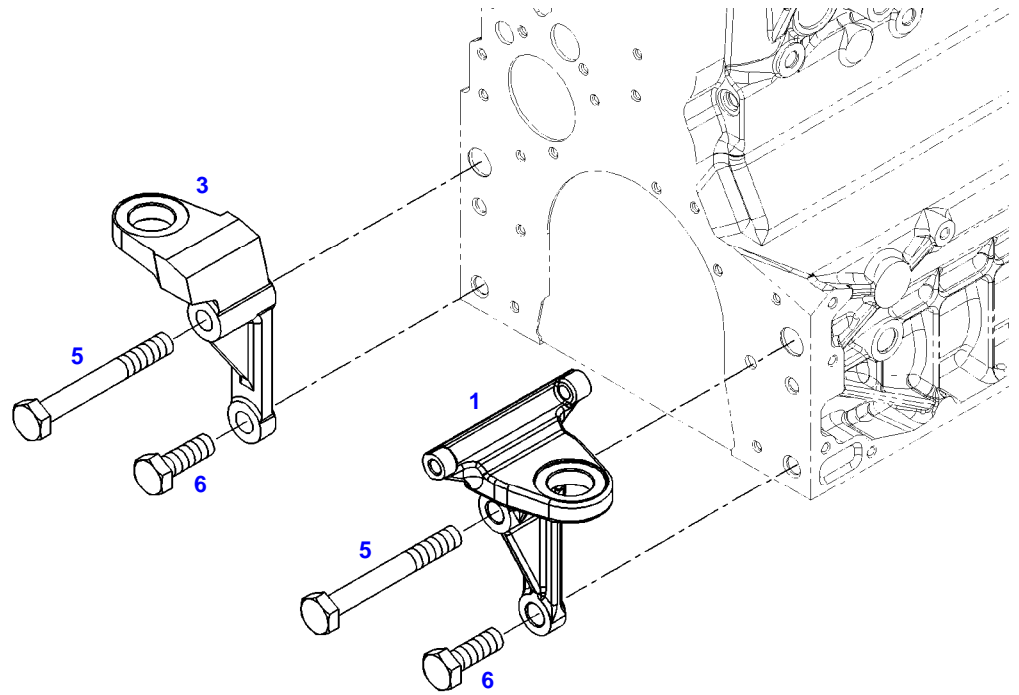

FENDT 724 SCR (737/00101-99999)
38791

038791

Item	Part Number	Qty	Description Comments	Technical Specification
1	72442925	1	ENGINE SUSPENSION LEFT	
3	72423955	1	ENGINE SUSPENSION RIGHT	
5	72374294	2	HEXAGONAL HEAD BOLT	DIN 931-M16X85 GWA-10.9
6	72418408	2	HEXAGONAL HEAD BOLT	DIN 933 M16X40 GWA-10.9