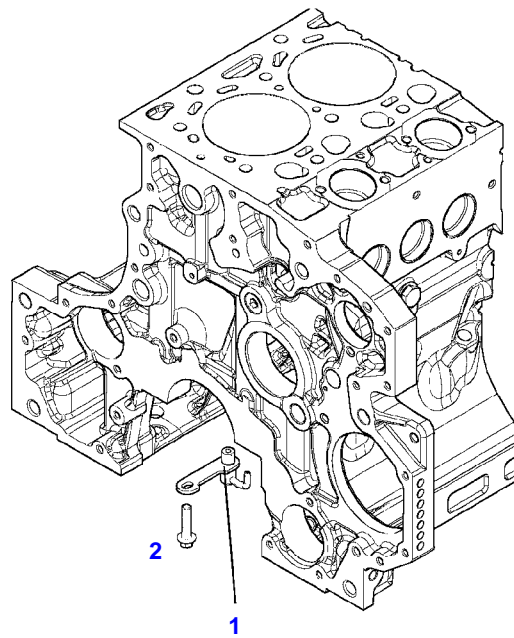

041197

Fendt

FENDT 724 SCR (737/00101-99999)

F737000

CRANKCASE

Page01-0007

Item	Part Number	Qty	Description Comments	Technical Specification
			PISTON COOL.NOZZLE	
1	72479417	6	PISTON COOLING JET	
2	72605244	6	HEXAGONAL HEAD BOLT M8X35	M8X35