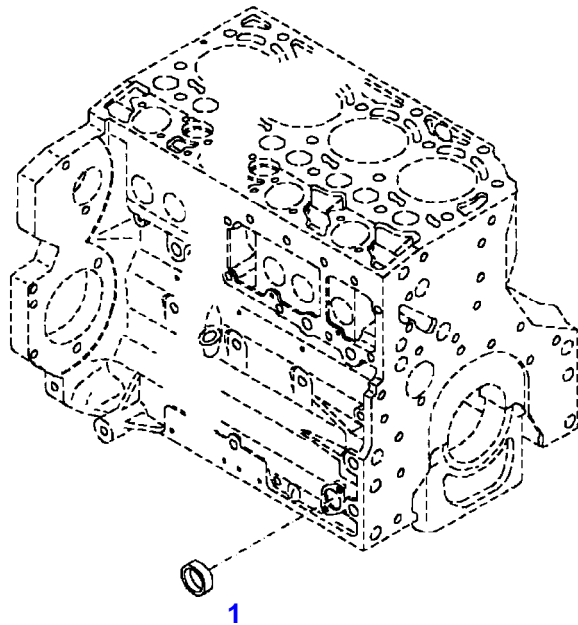

FENDT 724 SCR (737/00101-99999)
40194

040194

Fendt

FENDT 724 SCR (737/00101-99999)

F737000

CRANKCASE

Page01-0008

Item	Part Number	Qty	Description Comments
			LOCKING PLUG
1	72325326	1	CORE HOLE PLUG
185	72325403	1	SAFE.LOCK AGENT