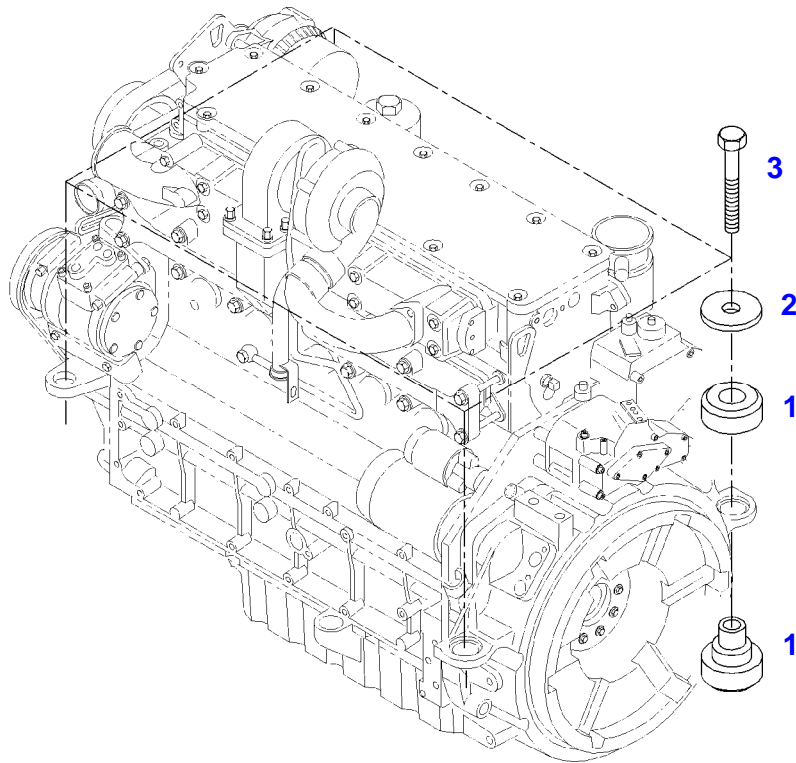

FENDT 724 SCR (737/00101-99999)
35107

035107

Fendt

FENDT 724 SCR (737/00101-99999)

F737000

ENGINE BEARINGS

Page01-0012

Item	Part Number	Qty	Description Comments	Technical Specification
1	72423991	4	ENGINE MOUNT	
2	72318110	4	DISC	
3	72315563	4	HEXAGONAL HEAD BOLT	DIN 931 M12X80-8.8A3L