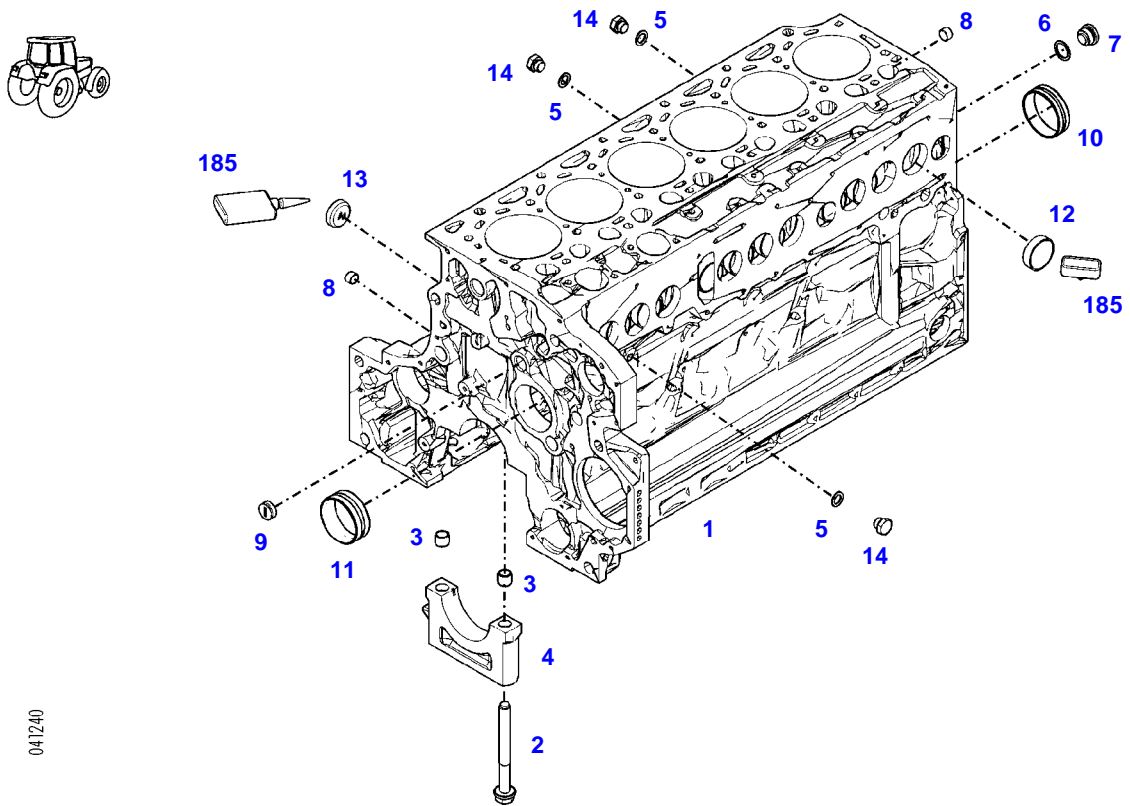

FENDT 724 SCR (737/00101-99999)
41240

041240

Item	Part Number	Qty	Description Comments	Technical Specification
			ENGINE NUMBER --> 11068449	
	72442869	1	ENGINE	TCD6.1L6
	72608987	1	REMANUFACTURED SHORT BLOCK ENGINE	
1	72486483	1	CRANKCASE ><2-14 <-- F836.200.210.370	
2	72416467	14	HEXAGONAL HEAD BOLT	
3	72344342	14	ADAPTER BUSH	
4			NOT AVAILABLE IN SINGLE PARTS	
5	72456134	3	SEALING WASHER	DIN 7603 D14X20-CU-VERZINNT
6	72439874	1	SEALING WASHER	
7	72455559	1	PLUG SCREW	
8	72429347	2	SCREW M14X1,5	M14X1,5
9	72431135	1	LOCKING PLUG	
10	72416469	6	BEARING BUSHING	
11	72479363	1	BEARING BUSHING	
12	72325325	9	CORE HOLE PLUG	
13	72325326	6	CORE HOLE PLUG	
14	72315799	3	PLUG	DIN 7604 AM14X1,5-A3L
185	72381391	1	THREADLOCKER	LOCTITE 243 10ML

FENDT 724 SCR (737/00101-99999)
41240

041240

Item	Part Number	Qty	Description Comments	Technical Specification
			ENGINE NUMBER <-- 11068450 --> 11228383 <-- 11232454 --> 11233227	
	72442869	1	ENGINE --> 737/1459	TCD6.1L6
	72608987	1	REMANUFACTURED SHORT BLOCK ENGINE --> 737/1459	
	72605689	1	ENGINE <-- 737/1460	TCD6.1L6
	72608987	1	REMANUFACTURED SHORT BLOCK ENGINE <-- 737/1460	
1	72616644	1	CRANKCASE ><2-14	
2	72416467	14	HEXAGONAL HEAD BOLT	
3	72344342	14	ADAPTER BUSH	
4			NOT AVAILABLE IN SINGLE PARTS	
5	72456134	3	SEALING WASHER	DIN 7603 D14X20-CU-VERZINNT
6	72439874	1	SEALING WASHER	
7	72455559	1	PLUG SCREW	
8	72429347	2	SCREW M14X1,5	M14X1,5
9	72431135	1	LOCKING PLUG	
10	72416469	6	BEARING BUSHING	
11	72491822	1	BEARING BUSHING	
12	72325325	9	CORE HOLE PLUG	
13	72325326	6	CORE HOLE PLUG	
14	72315799	3	PLUG	DIN 7604 AM14X1,5-A3L
185	72381391	1	THREADLOCKER	LOCTITE 243 10ML