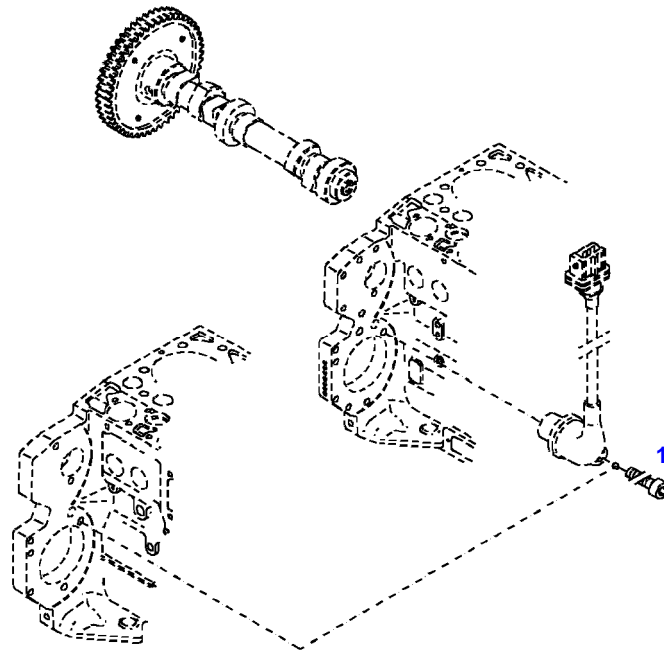

Fendt

FENDT 724 SCR (737/00101-99999)

F737000

TRANSMITTER

Page01-0013

Item	Part Number	Qty	Description Comments
			ENGINE SPEED EDC
1	72626758	1	TRANSMITTER
2	72628348	1	O-RING

FENDT 724 SCR (737/00101-99999)
35317

035317