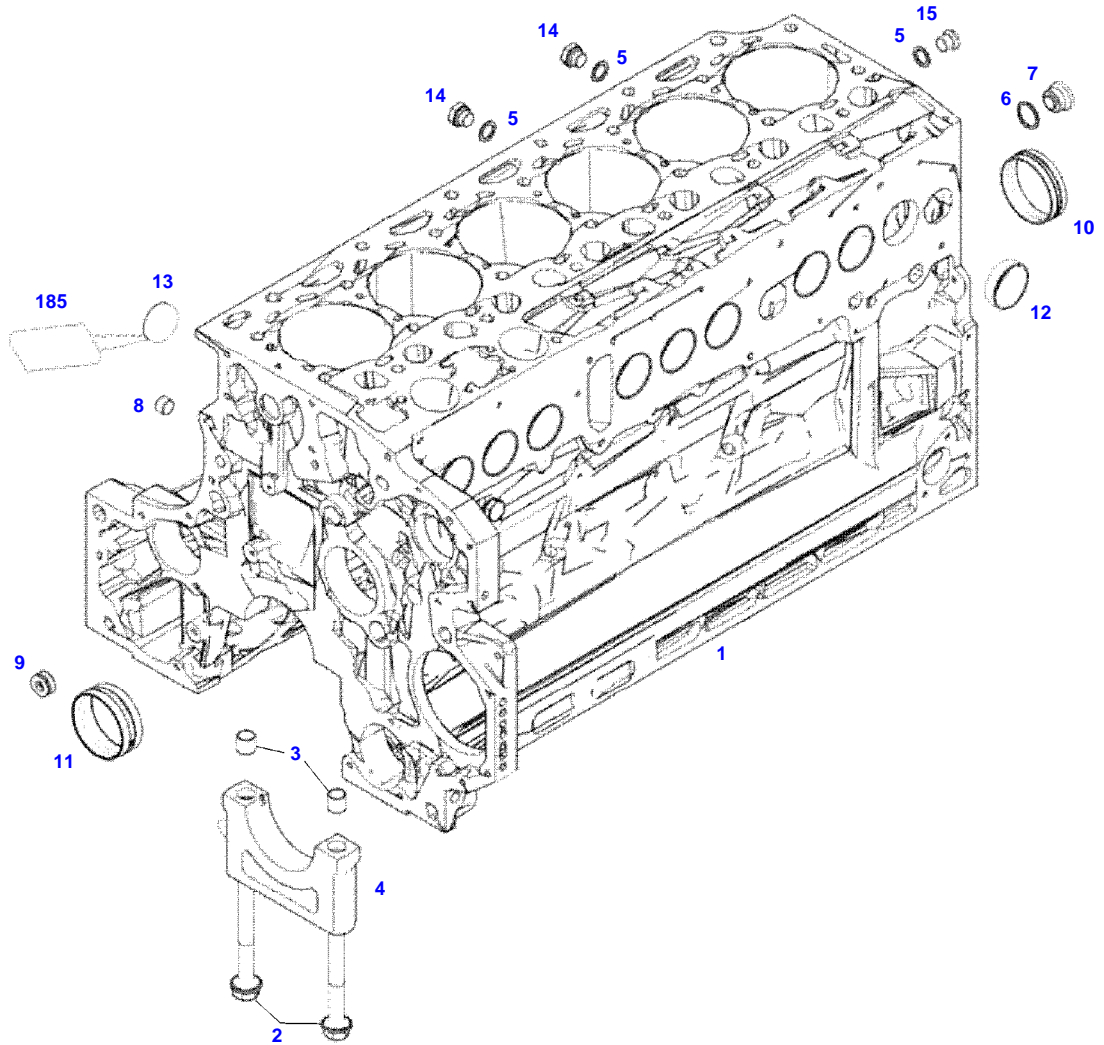

TABLE OF CONTENT

Page Number	Page Title	Page Reference
01-000-TOC	ENGINE, FUEL AND EXHAUST SYSTEM	01-000-TOC
02-000-TOC	AXLES	02-000-TOC
03-000-TOC	STEERING SYSTEM	03-000-TOC
04-000-TOC	DRIVE TRAIN SYSTEM	04-000-TOC
05-000-TOC	COMPRESSED AIR SYSTEM	05-000-TOC
06-000-TOC	HYDRAULIC SYSTEM	06-000-TOC
07-000-TOC	ELECTRICAL SYSTEM	07-000-TOC
08-000-TOC	CAB	08-000-TOC
09-000-TOC	AIR CONDITIONING AND HEATING SYSTEM	09-000-TOC
10-000-TOC	CHASSIS	10-000-TOC
11-000-TOC	WHEELS	11-000-TOC
12-000-TOC	IMPLEMENT LIFT SYSTEM FRONT	12-000-TOC
13-000-TOC	IMPLEMENT LIFT SYSTEM REAR	13-000-TOC
14-000-TOC	FRONT/REAR LOADERS	14-000-TOC
15-000-TOC	PRECISION FARMING SYSTEMS	15-000-TOC
16-000-TOC	ACCESSORIES	16-000-TOC

FENDT 724NA SCR (737/00101-99999)
F061411

F061411

Item	Part Number	Qty	Description Comments	Technical Specification
			ENGINE NUMBER <-- 11718230	
	72605683	1	ENGINE --> 737/3686	TCD6.1L6
	72608987	1	REMANUFACTURED SHORT BLOCK ENGINE --> 737/3686	
	72609281	1	ENGINE <-- 737/3687 --> 737/4093	TCD6.1L6
	72610100	1	ENGINE FLEXI ENGINE <-- 737/4094	TCD6.1L6
1	72616644	1	CRANKCASE	
2	72416467	14	HEXAGONAL HEAD BOLT	
3	72344342	14	ADAPTER BUSH	
4			NOT AVAILABLE IN SINGLE PARTS	
5	72456134	3	SEALING WASHER	DIN 7603 D14X20-CU-VERZINNT
6	72439874	1	SEALING WASHER	
7	72455559	1	PLUG SCREW	
8	72429347	2	SCREW M14X1,5	M14X1,5
9	72431135	1	LOCKING PLUG	
10	ACP0152940	6	FEMALE BEARING	
11	ACP0152930	1	FEMALE BEARING	
12	72325325	9	CORE HOLE PLUG	
13	72325326	6	CORE HOLE PLUG	
14	72315799	3	PLUG	DIN 7604 AM14X1,5-A3L
15	72315438	1	PLUG SCREW	DIN 908 M14X1,5-ST
185	72381391	1	THREADLOCKER	LOCTITE 243 10ML

FENDT 724NA SCR (737/00101-99999)
432327-M-1

432327-M-1

Item	Part Number	Qty	Description Comments	Technical Specification
BLANKING PARTS				
1	72627515	1	CORE HOLE PLUG	
2	72315088	2	SEALING WASHER	DIN 7603 A10X13,5-CU
3	72323677	2	PLUG	
4	72631860	2	THREADED PIN	
185	72325403	1	SAFE.LOCK AGENT	