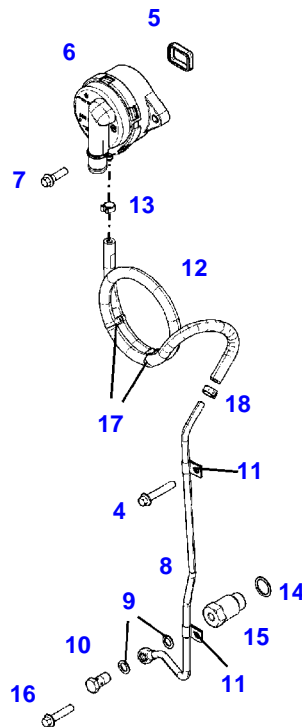

FENDT 724NA SCR (737/00101-99999)
F061411

F061411

Item	Part Number	Qty	Description Comments	Technical Specification
			ENGINE NUMBER <-- 11718230	
	72605683	1	ENGINE --> 737/3686	TCD6.1L6
	72608987	1	REMANUFACTURED SHORT BLOCK ENGINE --> 737/3686	
	72609281	1	ENGINE <-- 737/3687 --> 737/4093	TCD6.1L6
	72610100	1	ENGINE FLEXI ENGINE <-- 737/4094	TCD6.1L6
1	72616644	1	CRANKCASE	
2	72416467	14	HEXAGONAL HEAD BOLT	
3	72344342	14	ADAPTER BUSH	
4			NOT AVAILABLE IN SINGLE PARTS	
5	72456134	3	SEALING WASHER	DIN 7603 D14X20-CU-VERZINNT
6	72439874	1	SEALING WASHER	
7	72455559	1	PLUG SCREW	
8	72429347	2	SCREW M14X1,5	M14X1,5
9	72431135	1	LOCKING PLUG	
10	ACP0152940	6	FEMALE BEARING	
11	ACP0152930	1	FEMALE BEARING	
12	72325325	9	CORE HOLE PLUG	
13	72325326	6	CORE HOLE PLUG	
14	72315799	3	PLUG	DIN 7604 AM14X1,5-A3L
15	72315438	1	PLUG SCREW	DIN 908 M14X1,5-ST
185	72381391	1	THREADLOCKER	LOCTITE 243 10ML

FENDT 724NA SCR (737/00101-99999)
41345

041345

Item	Part Number	Qty	Description Comments	Technical Specification
4	72325453	1	HEXAGONAL HEAD BOLT M8X50	
5	72455795	1	SEAL	
6	72437250	1	BREATHER ><5	
7	72325293	2	HEXAGONAL HEAD BOLT M8X30	M8X30
8	72494112	1	OIL RETURN LINE ><9-13,17	
9	72439873	2	SEALING WASHER	
10	72323517	1	BANJO BOLT	
11	72425772	2	PIPE CLAMP	
12	72494114	1	RUBBER HOSE	
13	72479013	1	HOSE CLIP	
14	72439874	1	SEALING WASHER	
15	72425770	1	LOCK VALVE	
16	72325457	1	HEXAGONAL HEAD BOLT M8X40	
17	72416001	2	RETAINING STRAP	
18	72479013	1	HOSE CLIP	

FENDT 724NA SCR (737/00101-99999)
38786

038786

Item	Part Number	Qty	Description Comments	Technical Specification
BREATHER TUBE				
1	72442930	1	RETAINER	
3	72437633	1	CONNECTING FLANGE	
4	72311167	3	HOSE CLIP	
5	72442926	1	HOSE	
7	72455795	1	SEAL	
8	72455520	1	ADAPTER	
11	72495711	1	HOSE	
12	72315650	3	HEXAGONAL HEAD BOLT	DIN 933 M8 X 20-8.8A3L
13	72311788	6	DISC	DIN 125-8,4-ST.A3L
14	72315478	2	SOCKET HEAD BOLT	DIN 912 M8X35-8.8
15	72315668	1	HEXAGONAL HEAD BOLT	DIN 933 M8X50-8.8A3L