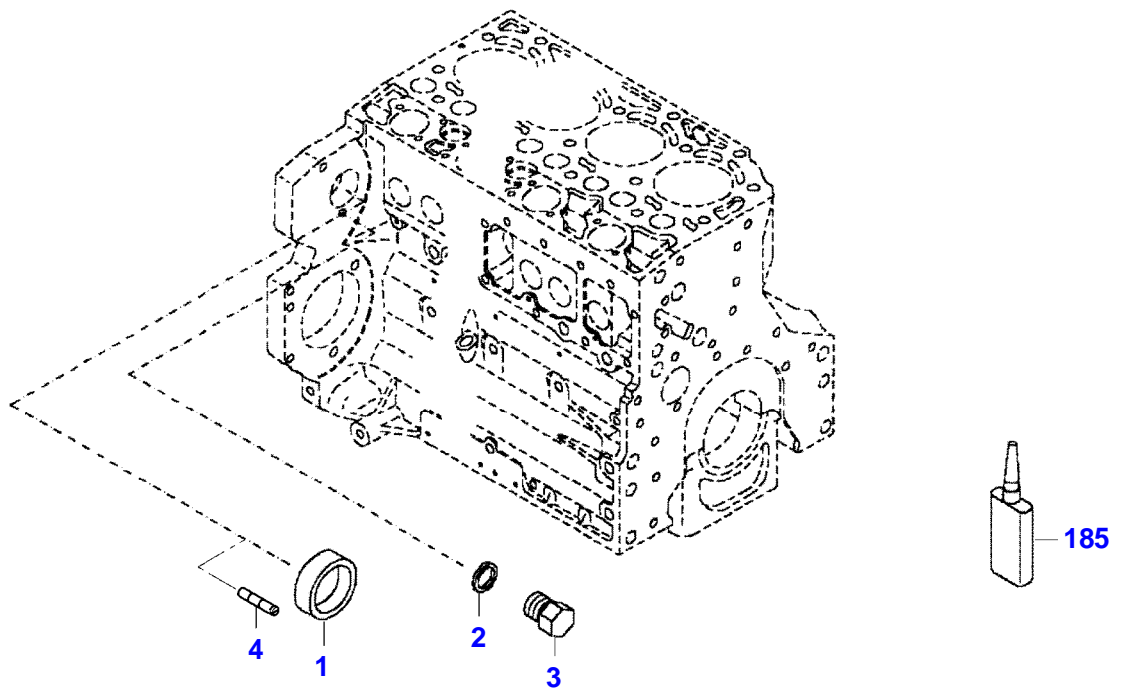

FENDT 724NA SCR (737/00101-99999)
F061411

F061411

Item	Part Number	Qty	Description Comments	Technical Specification
			ENGINE NUMBER <-- 11718230	
	72605683	1	ENGINE --> 737/3686	TCD6.1L6
	72608987	1	REMANUFACTURED SHORT BLOCK ENGINE --> 737/3686	
	72609281	1	ENGINE <-- 737/3687 --> 737/4093	TCD6.1L6
	72610100	1	ENGINE FLEXI ENGINE <-- 737/4094	TCD6.1L6
1	72616644	1	CRANKCASE	
2	72416467	14	HEXAGONAL HEAD BOLT	
3	72344342	14	ADAPTER BUSH	
4			NOT AVAILABLE IN SINGLE PARTS	
5	72456134	3	SEALING WASHER	DIN 7603 D14X20-CU-VERZINNT
6	72439874	1	SEALING WASHER	
7	72455559	1	PLUG SCREW	
8	72429347	2	SCREW M14X1,5	M14X1,5
9	72431135	1	LOCKING PLUG	
10	ACP0152940	6	FEMALE BEARING	
11	ACP0152930	1	FEMALE BEARING	
12	72325325	9	CORE HOLE PLUG	
13	72325326	6	CORE HOLE PLUG	
14	72315799	3	PLUG	DIN 7604 AM14X1,5-A3L
15	72315438	1	PLUG SCREW	DIN 908 M14X1,5-ST
185	72381391	1	THREADLOCKER	LOCTITE 243 10ML

FENDT 724NA SCR (737/00101-99999)
432327-M-1

432327-M-1

Item	Part Number	Qty	Description Comments	Technical Specification
BLANKING PARTS				
1	72627515	1	CORE HOLE PLUG	
2	72315088	2	SEALING WASHER	DIN 7603 A10X13,5-CU
3	72323677	2	PLUG	
4	72631860	2	THREADED PIN	
185	72325403	1	SAFE.LOCK AGENT	