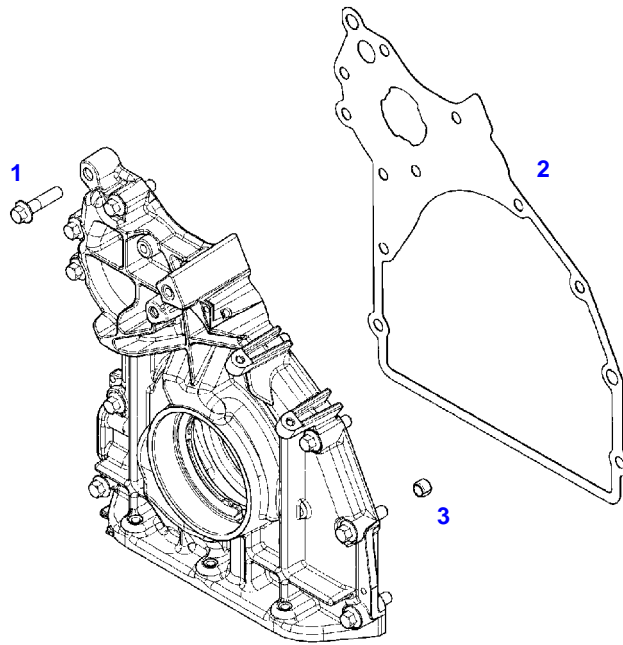

FENDT 724NA SCR (737/00101-99999)
41243

041243

Fendt

FENDT 724NA SCR (737/00101-99999)

F737105

FRONT COVER

Page01-0017

Item	Part Number	Qty	Description Comments	Technical Specification
FASTENINGS				
1	72605244	12	HEXAGONAL HEAD BOLT M8X35	M8X35
2	72486511	1	SEAL	
3	72325352	1	TENSIONER BUSHING