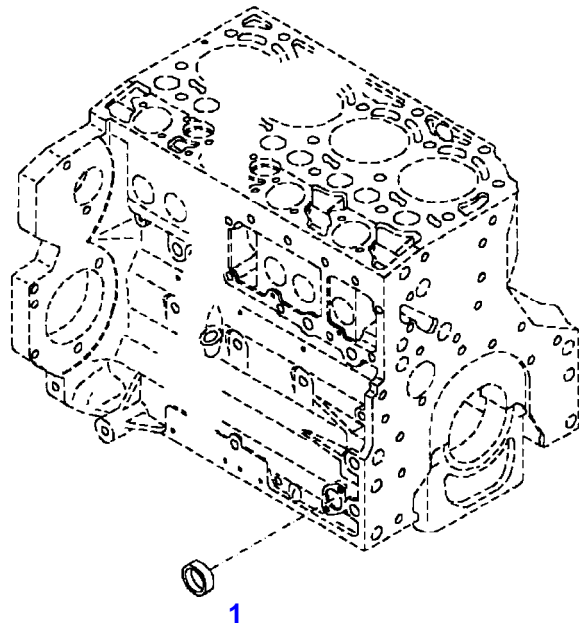

FENDT 724NA SCR (737/00101-99999)
40194

040194

185

Fendt

FENDT 724NA SCR (737/00101-99999)

F737105

CRANKCASE

Page01-0007

Item	Part Number	Qty	Description Comments
			LOCKING PLUG
1	72325326	1	CORE HOLE PLUG
185	72325403	1	SAFE.LOCK AGENT