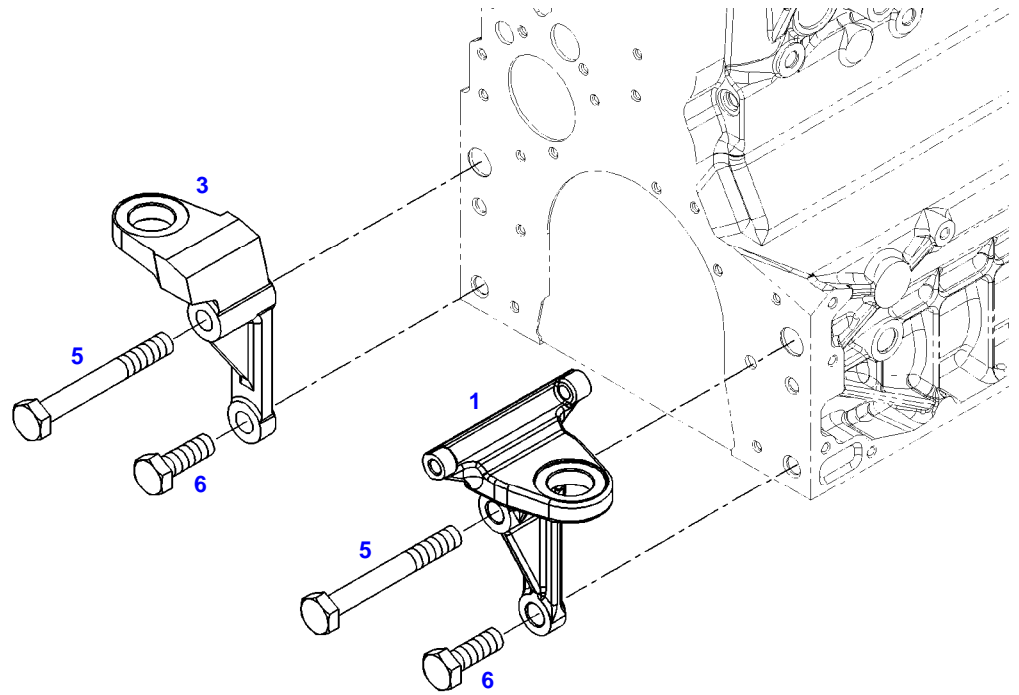

FENDT 724NA SCR (737/00101-99999)
38791

038791

Item	Part Number	Qty	Description Comments	Technical Specification
1	72442925	1	ENGINE SUSPENSION LEFT	
3	72423955	1	ENGINE SUSPENSION RIGHT	
5	72374294	2	HEXAGONAL HEAD BOLT	DIN 931-M16X85 GWA-10.9
6	72418408	2	HEXAGONAL HEAD BOLT	DIN 933 M16X40 GWA-10.9