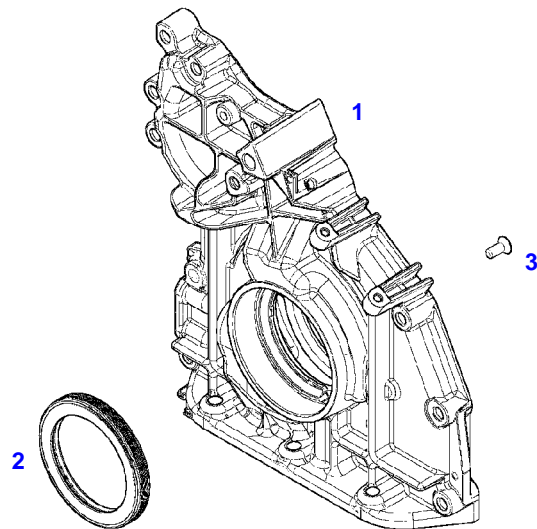

FENDT 724NA SCR (737/00101-99999)
41199

041199

Item	Part Number	Qty	Description Comments
			INTEGRATED OIL PUMP
1	72486503	1	CRANKCASE END COVER INTEGRATED OIL PUMP ><2,3
2	72479487	1	SHAFT SEAL
3	72416228	8	COUNTERSUNK CAPSCREW M6X16