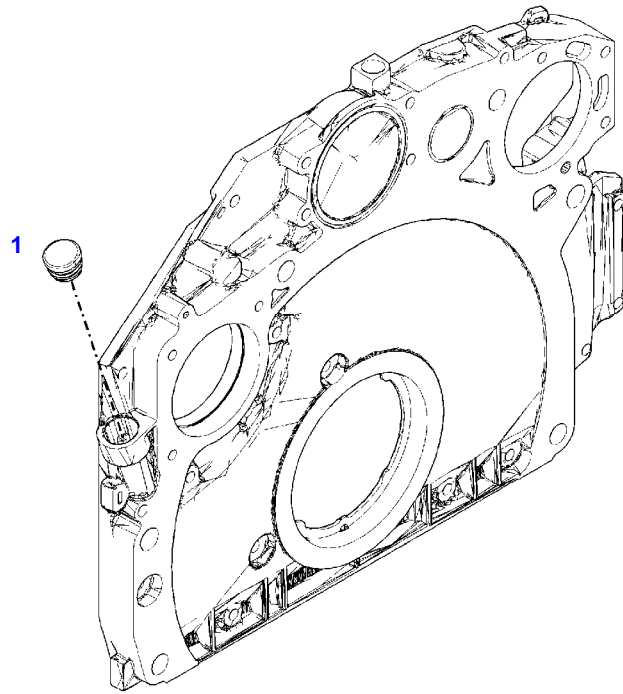

Item	Part Number	Qty	Description Comments	Technical Specification
			ENGINE NUMBER <-- 11425711	
1	72615423	1	WHEEL BOX	
2	72605244	12	HEXAGONAL HEAD BOLT M8X35	M8X35
3	72325388	3	HEXAGONAL HEAD BOLT M8X45	
4	72479495	1	SHAFT SEAL	
234	72626246	1	SEALING COMPOUND	

FENDT 724NA SCR (737/00101-99999)
41407

041407