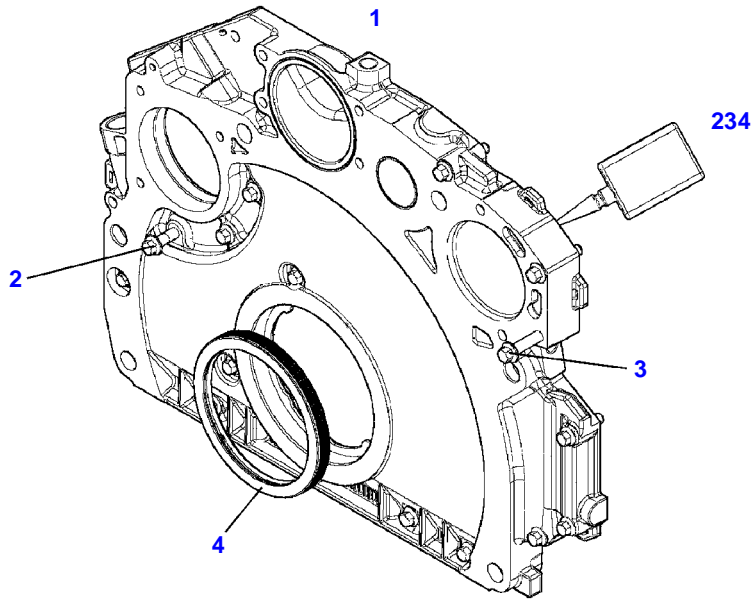

FENDT 724NA SCR (737/00101-99999)
41231

041231

Item	Part Number	Qty	Description Comments	Technical Specification
			ENGINE NUMBER <-- 11425711	
1	72615423	1	WHEEL BOX	
2	72605244	12	HEXAGONAL HEAD BOLT M8X35	M8X35
3	72325388	3	HEXAGONAL HEAD BOLT M8X45	
4	72479495	1	SHAFT SEAL	
234	72626246	1	SEALING COMPOUND