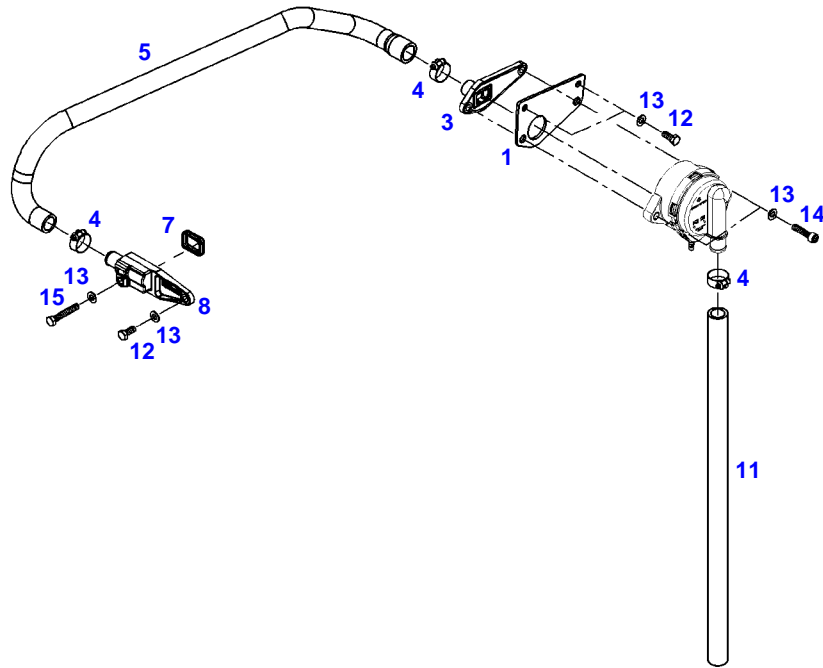

035317

Fendt

FENDT 724NA SCR (737/00101-99999)

F737105

TRANSMITTER

Page01-0013

Item	Part Number	Qty	Description Comments	Technical Specification
			ENGINE SPEED FASTENINGS	
1	72315460	1	SOCKET HEAD BOLT	DIN 912 M6X16-8.8

FENDT 724NA SCR (737/00101-99999)
41345

041345

Item	Part Number	Qty	Description Comments	Technical Specification
4	72325453	1	HEXAGONAL HEAD BOLT M8X50	
5	72455795	1	SEAL	
6	72437250	1	BREATHER ><5	
7	72325293	2	HEXAGONAL HEAD BOLT M8X30	M8X30
8	72494112	1	OIL RETURN LINE ><9-13,17	
9	72439873	2	SEALING WASHER	
10	72323517	1	BANJO BOLT	
11	72425772	2	PIPE CLAMP	
12	72494114	1	RUBBER HOSE	
13	72479013	1	HOSE CLIP	
14	72439874	1	SEALING WASHER	
15	72425770	1	LOCK VALVE	
16	72325457	1	HEXAGONAL HEAD BOLT M8X40	
17	72416001	2	RETAINING STRAP	
18	72479013	1	HOSE CLIP	

FENDT 724NA SCR (737/00101-99999)
38786

038786

Item	Part Number	Qty	Description Comments	Technical Specification
BREATHER TUBE				
1	72442930	1	RETAINER	
3	72437633	1	CONNECTING FLANGE	
4	72311167	3	HOSE CLIP	
5	72442926	1	HOSE	
7	72455795	1	SEAL	
8	72455520	1	ADAPTER	
11	72495711	1	HOSE	
12	72315650	3	HEXAGONAL HEAD BOLT	DIN 933 M8 X 20-8.8A3L
13	72311788	6	DISC	DIN 125-8,4-ST.A3L
14	72315478	2	SOCKET HEAD BOLT	DIN 912 M8X35-8.8
15	72315668	1	HEXAGONAL HEAD BOLT	DIN 933 M8X50-8.8A3L