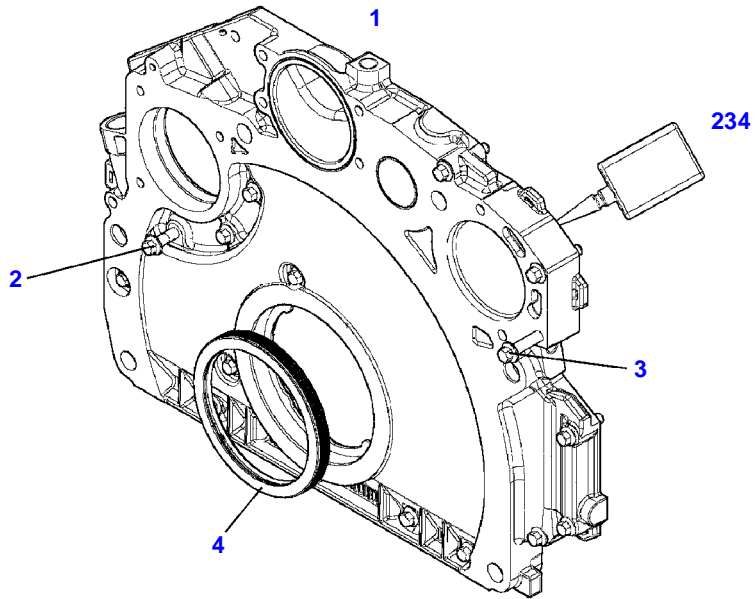

FENDT 724NA SCR (737/00101-99999)
41231

041231

Item	Part Number	Qty	Description Comments	Technical Specification
			ENGINE NUMBER --> 11425710	
1	72615423	1	WHEEL BOX	
2	72605244	12	HEXAGONAL HEAD BOLT M8X35	M8X35
3	72325388	3	HEXAGONAL HEAD BOLT M8X45	
4	72479495	1	SHAFT SEAL	
234	72325408	1	SEALING COMPOUND