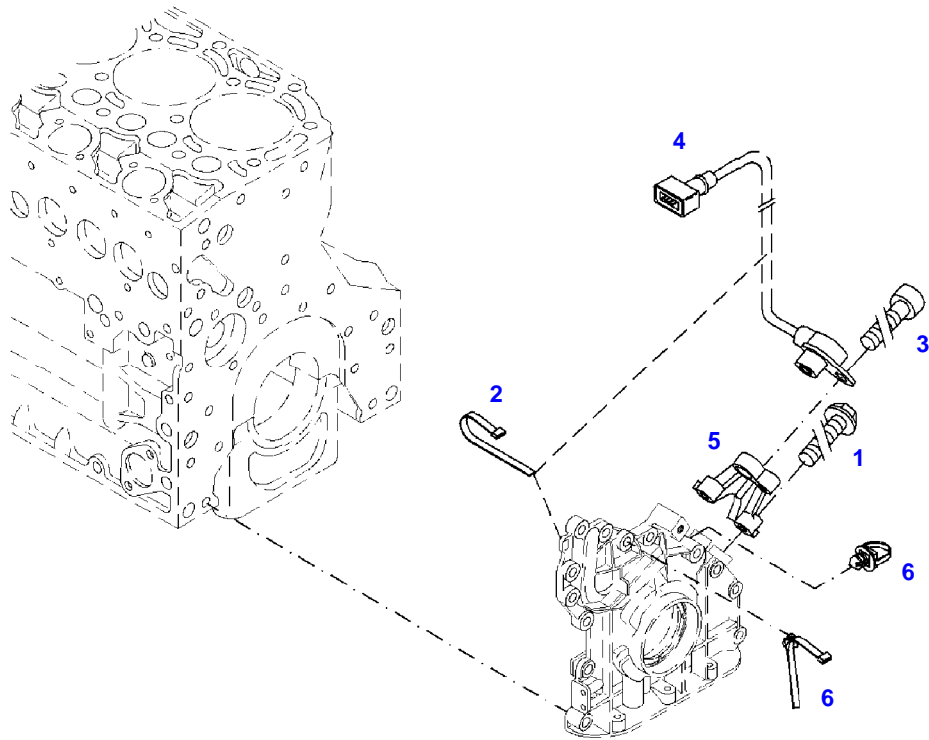

FENDT 724NA SCR (737/00101-99999)
41001

041001

Item	Part Number	Qty	Description Comments	Technical Specification
			ENGINE SPEED EDC	
1	72436834	2	HEXAGONAL HEAD BOLT M6X30	
2	72416001	3	RETAINING STRAP	
3	72315460	1	SOCKET HEAD BOLT	DIN 912 M6X16-8.8
4	72436872	1	TRANSMITTER ENGINE SPEED EDC	
5	72494073	1	RETAINER	
6	72455561	2	RETAINING STRAP