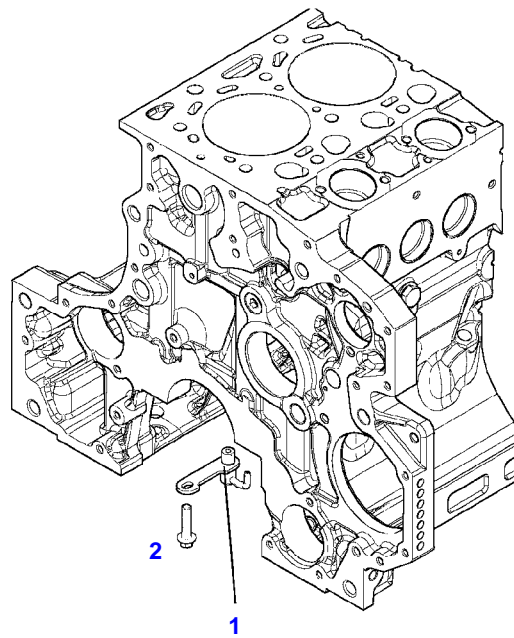

FENDT 724NA SCR (737/00101-99999)
41197

041197

Fendt

FENDT 724NA SCR (737/00101-99999)

F737105

CRANKCASE

Page01-0006

Item	Part Number	Qty	Description Comments	Technical Specification
			PISTON COOL.NOZZLE	
1	72479417	6	PISTON COOLING JET	
2	72605244	6	HEXAGONAL HEAD BOLT M8X35	M8X35