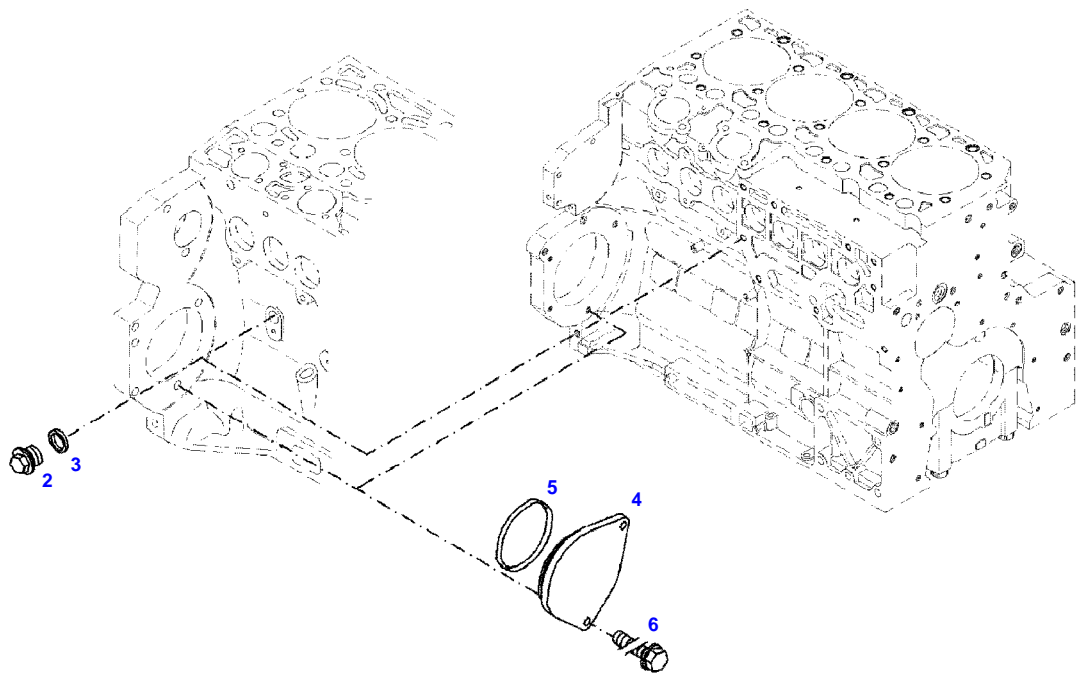

Item	Part Number	Qty	Description Comments
			LOCKING PLUG
1	72325326	1	CORE HOLE PLUG
185	72325403	1	SAFE.LOCK AGENT

FENDT 724NA SCR (737/00101-99999)
F51577

051577

Item	Part Number	Qty	Description Comments	Technical Specification
BLANKING PARTS				
2	72315799	1	PLUG NOT NEEDED WITH AIR BRAKE	DIN 7604 AM14X1,5-A3L
3	72315094	1	SEALING WASHER NOT NEEDED WITH AIR BRAKE	DIN 7603 A14X18-CU
4	72431648	1	COVER NOT NEEDED WITH AIR BRAKE	
5	72416472	1	SEAL 96X4MM NOT NEEDED WITH AIR BRAKE	
6	72438057	2	HEXAGONAL HEAD BOLT NOT NEEDED WITH AIR BRAKE	M10X20