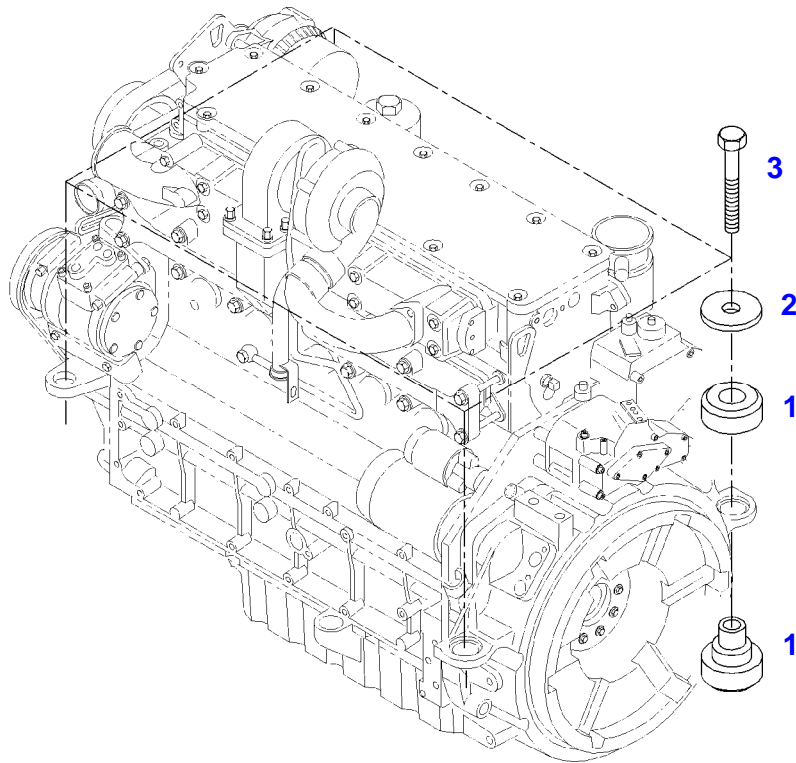

FENDT 724NA SCR (737/00101-99999)
35107

035107

Fendt

FENDT 724NA SCR (737/00101-99999)

F737105

ENGINE BEARINGS

Page01-0011

Item	Part Number	Qty	Description Comments	Technical Specification
1	72423991	4	ENGINE MOUNT	
2	72318110	4	DISC	
3	72315563	4	HEXAGONAL HEAD BOLT	DIN 931 M12X80-8.8A3L