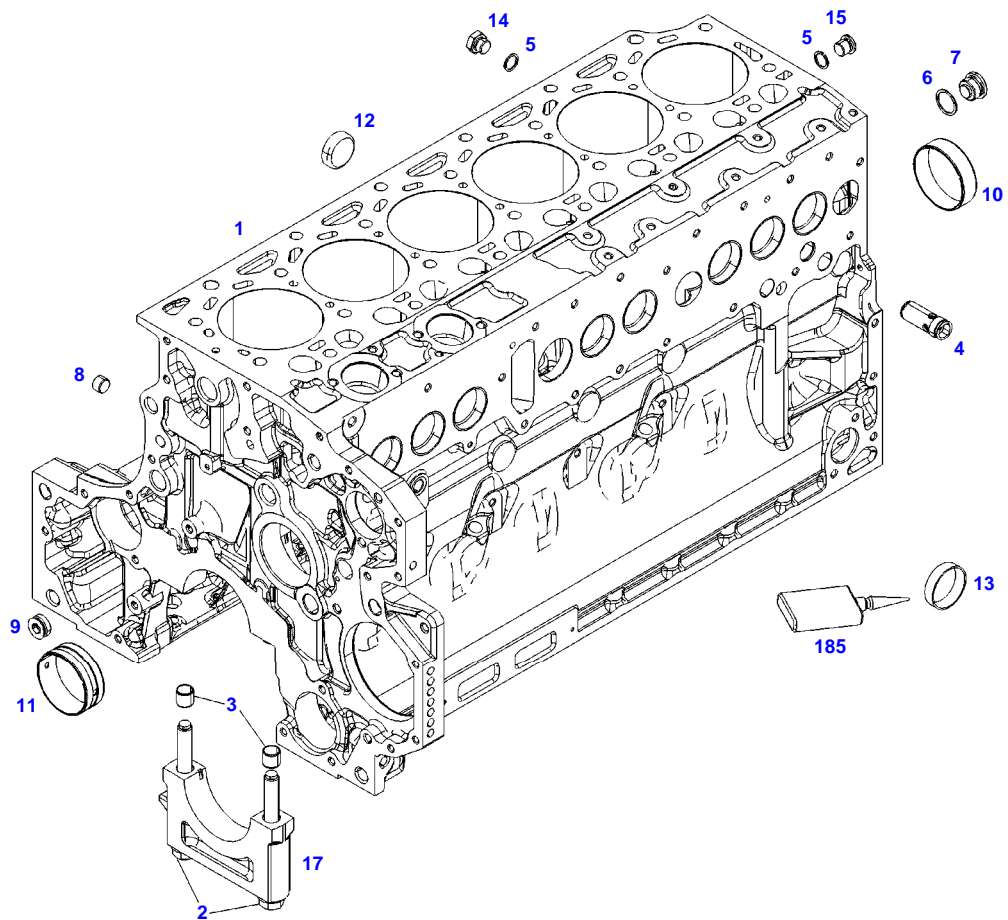

051160

Item	Part Number	Qty	Description Comments	Technical Specification
			ENGINE <-- 11903824 --> 11922234	
	72624621	1	ENGINE	TCD6.1L6
1	72625677	1	CRANKCASE	
2	72416467	14	HEXAGONAL HEAD BOLT	
3	72344342	14	ADAPTER BUSH	
5	72439867	4	SEALING WASHER	DIN7603-14X18-CU-VERZ
6	72439874	1	SEALING WASHER	
7	72455559	1	PLUG SCREW	
8	72429347	1	SCREW	M14X1,5
9	72431135	1	LOCKING PLUG	
10	ACP0152940	6	FEMALE BEARING	
11	ACP0152930	1	FEMALE BEARING	
12	72325325	9	CORE HOLE PLUG	
13	72325326	6	CORE HOLE PLUG	
14	72315799	3	PLUG	DIN 7604 AM14X1,5-A3L
15	72315438	1	PLUG SCREW	DIN 908 M14X1,5-ST
17			NOT AVAILABLE IN SINGLE PARTS	
185	72381391	1	THREADLOCKER	LOCTITE 243 10ML

F061603

Item	Part Number	Qty	Description Comments	Technical Specification
			ENGINE <-- 11922235 --> 12299950	
	72624621	1	ENGINE UP TO MACHINE S/N WAM739XXX00F09002	TCD6.1L6
1	72627713	1	CRANKCASE	
2	72416467	14	HEXAGONAL HEAD BOLT	
3	72344342	14	ADAPTER BUSH	
4	72628299	1	DISCHARGE VALVE	
5	72439867	3	SEALING WASHER	DIN7603-14X18-CU-VERZ
6	72439874	1	SEALING WASHER	
7	72455559	1	PLUG SCREW	
8	72429347	1	SCREW	M14X1,5
9	72431135	1	LOCKING PLUG	
10	ACP0152940	6	FEMALE BEARING	
11	ACP0152930	1	FEMALE BEARING	
12	72325325	9	CORE HOLE PLUG	
13	72325326	6	CORE HOLE PLUG	
14	72315799	3	PLUG	DIN 7604 AM14X1,5-A3L
15	72315438	1	PLUG SCREW	DIN 908 M14X1,5-ST
17			NOT AVAILABLE IN SINGLE PARTS	
185	72416485	1	SAFE.LOCK AGENT	