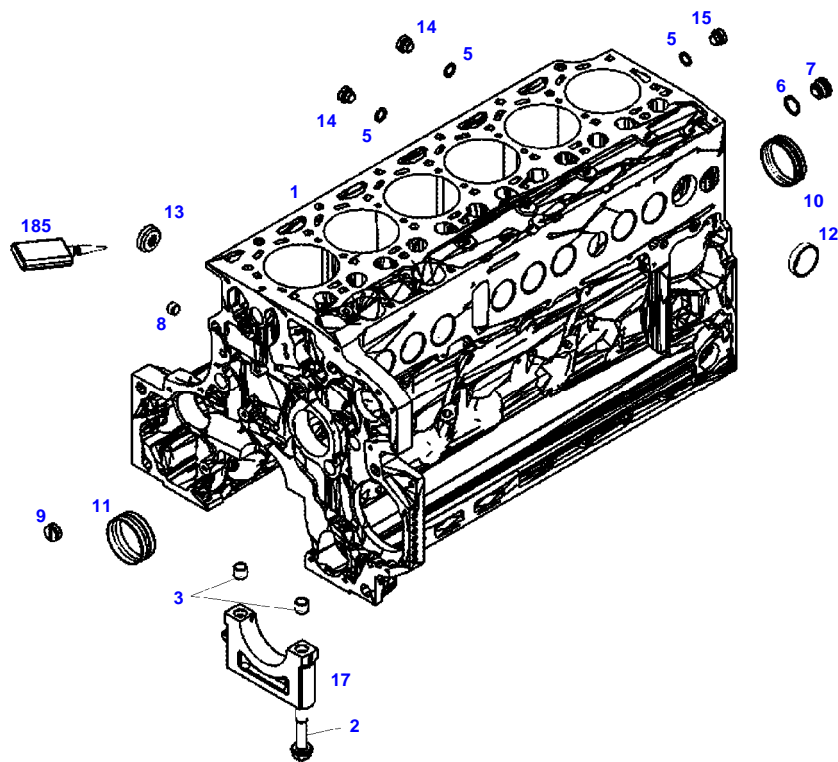

051160

Item	Part Number	Qty	Description Comments	Technical Specification
			ENGINE <-- 11903824 --> 11922234	
	72624621	1	ENGINE	TCD6.1L6
1	72625677	1	CRANKCASE	
2	72416467	14	HEXAGONAL HEAD BOLT	
3	72344342	14	ADAPTER BUSH	
5	72439867	4	SEALING WASHER	DIN7603-14X18-CU-VERZ
6	72439874	1	SEALING WASHER	
7	72455559	1	PLUG SCREW	
8	72429347	1	SCREW	M14X1,5
9	72431135	1	LOCKING PLUG	
10	ACP0152940	6	FEMALE BEARING	
11	ACP0152930	1	FEMALE BEARING	
12	72325325	9	CORE HOLE PLUG	
13	72325326	6	CORE HOLE PLUG	
14	72315799	3	PLUG	DIN 7604 AM14X1,5-A3L
15	72315438	1	PLUG SCREW	DIN 908 M14X1,5-ST
17			NOT AVAILABLE IN SINGLE PARTS	
185	72381391	1	THREADLOCKER	LOCTITE 243 10ML

F061603

Item	Part Number	Qty	Description Comments	Technical Specification
			ENGINE <-- 11922235 --> 12299950	
	72624621	1	ENGINE UP TO MACHINE S/N WAM739XXX00F09002	TCD6.1L6
1	72627713	1	CRANKCASE	
2	72416467	14	HEXAGONAL HEAD BOLT	
3	72344342	14	ADAPTER BUSH	
4	72628299	1	DISCHARGE VALVE	
5	72439867	3	SEALING WASHER	DIN7603-14X18-CU-VERZ
6	72439874	1	SEALING WASHER	
7	72455559	1	PLUG SCREW	
8	72429347	1	SCREW	M14X1,5
9	72431135	1	LOCKING PLUG	
10	ACP0152940	6	FEMALE BEARING	
11	ACP0152930	1	FEMALE BEARING	
12	72325325	9	CORE HOLE PLUG	
13	72325326	6	CORE HOLE PLUG	
14	72315799	3	PLUG	DIN 7604 AM14X1,5-A3L
15	72315438	1	PLUG SCREW	DIN 908 M14X1,5-ST
17			NOT AVAILABLE IN SINGLE PARTS	
185	72416485	1	SAFE.LOCK AGENT	