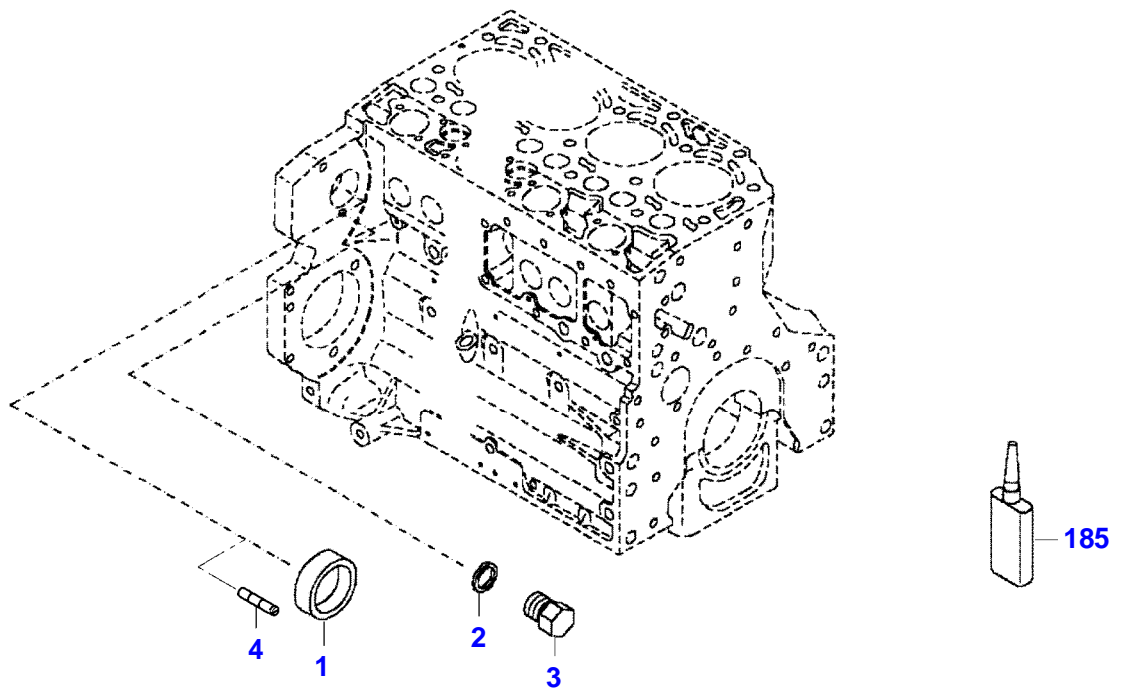

F061603

Item	Part Number	Qty	Description Comments	Technical Specification
			ENGINE <-- 11922235 --> 12299950	
	72624621	1	ENGINE UP TO MACHINE S/N WAM739XXX00F09002	TCD6.1L6
1	72627713	1	CRANKCASE	
2	72416467	14	HEXAGONAL HEAD BOLT	
3	72344342	14	ADAPTER BUSH	
4	72628299	1	DISCHARGE VALVE	
5	72439867	3	SEALING WASHER	DIN7603-14X18-CU-VERZ
6	72439874	1	SEALING WASHER	
7	72455559	1	PLUG SCREW	
8	72429347	1	SCREW	M14X1,5
9	72431135	1	LOCKING PLUG	
10	ACP0152940	6	FEMALE BEARING	
11	ACP0152930	1	FEMALE BEARING	
12	72325325	9	CORE HOLE PLUG	
13	72325326	6	CORE HOLE PLUG	
14	72315799	3	PLUG	DIN 7604 AM14X1,5-A3L
15	72315438	1	PLUG SCREW	DIN 908 M14X1,5-ST
17			NOT AVAILABLE IN SINGLE PARTS	
185	72416485	1	SAFE.LOCK AGENT	

F061603

Item	Part Number	Qty	Description Comments	Technical Specification
			FROM ENGINE S/N 12299951	
	72649933	1	ENGINE FROM MACHINE S/N WAM739XXX00F09003	TCD6.1L6
1	72627713	1	CRANKCASE	
2	72416467	14	HEXAGONAL HEAD BOLT	
3	72344342	14	ADAPTER BUSH	
4	72628299	1	DISCHARGE VALVE	
5	72439867	3	SEALING WASHER	DIN7603-14X18-CU-VERZ
6	72439874	1	SEALING WASHER	
7	72455559	1	PLUG SCREW	
8	72429347	1	SCREW	M14X1,5
9	72431135	1	LOCKING PLUG	
10	ACP0152940	6	FEMALE BEARING	
11	ACP0152930	1	FEMALE BEARING	
12	72325325	9	CORE HOLE PLUG	
13	72325326	6	CORE HOLE PLUG	
14	72315799	3	PLUG	DIN 7604 AM14X1,5-A3L
15	72315438	1	PLUG SCREW	DIN 908 M14X1,5-ST
17			NOT AVAILABLE IN SINGLE PARTS	
185	72416485	1	SAFE.LOCK AGENT	