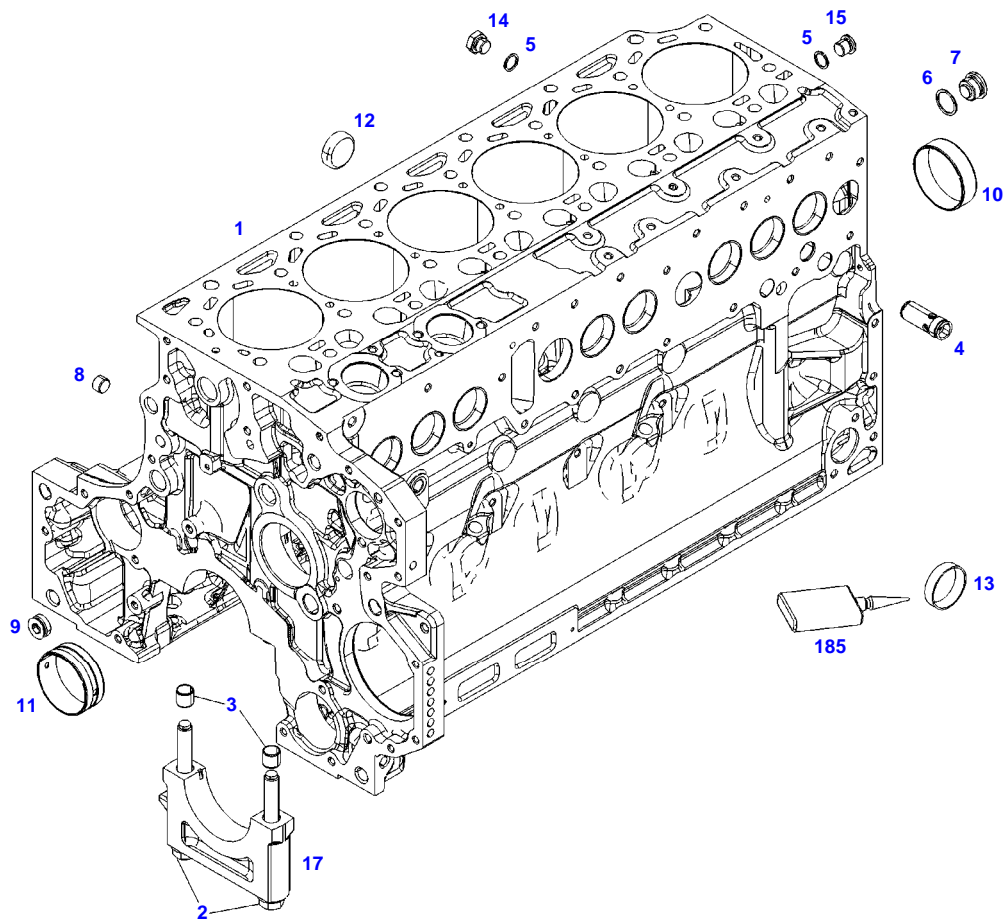

051160

Item	Part Number	Qty	Description Comments	Technical Specification
			ENGINE <-- 11903824 --> 11922234	
	72624621	1	ENGINE	TCD6.1L6
1	72625677	1	CRANKCASE	
2	72416467	14	HEXAGONAL HEAD BOLT	
3	72344342	14	ADAPTER BUSH	
5	72439867	4	SEALING WASHER	DIN7603-14X18-CU-VERZ
6	72439874	1	SEALING WASHER	
7	72455559	1	PLUG SCREW	
8	72429347	1	SCREW	M14X1,5
9	72431135	1	LOCKING PLUG	
10	ACP0152940	6	FEMALE BEARING	
11	ACP0152930	1	FEMALE BEARING	
12	72325325	9	CORE HOLE PLUG	
13	72325326	6	CORE HOLE PLUG	
14	72315799	3	PLUG	DIN 7604 AM14X1,5-A3L
15	72315438	1	PLUG SCREW	DIN 908 M14X1,5-ST
17			NOT AVAILABLE IN SINGLE PARTS	
185	72381391	1	THREADLOCKER	LOCTITE 243 10ML

F061603

Item	Part Number	Qty	Description Comments	Technical Specification
			ENGINE <-- 11922235 --> 12299950	
	72624621	1	ENGINE UP TO MACHINE S/N WAM739XXX00F09002	TCD6.1L6
1	72627713	1	CRANKCASE	
2	72416467	14	HEXAGONAL HEAD BOLT	
3	72344342	14	ADAPTER BUSH	
4	72628299	1	DISCHARGE VALVE	
5	72439867	3	SEALING WASHER	DIN7603-14X18-CU-VERZ
6	72439874	1	SEALING WASHER	
7	72455559	1	PLUG SCREW	
8	72429347	1	SCREW	M14X1,5
9	72431135	1	LOCKING PLUG	
10	ACP0152940	6	FEMALE BEARING	
11	ACP0152930	1	FEMALE BEARING	
12	72325325	9	CORE HOLE PLUG	
13	72325326	6	CORE HOLE PLUG	
14	72315799	3	PLUG	DIN 7604 AM14X1,5-A3L
15	72315438	1	PLUG SCREW	DIN 908 M14X1,5-ST
17			NOT AVAILABLE IN SINGLE PARTS	
185	72416485	1	SAFE.LOCK AGENT	