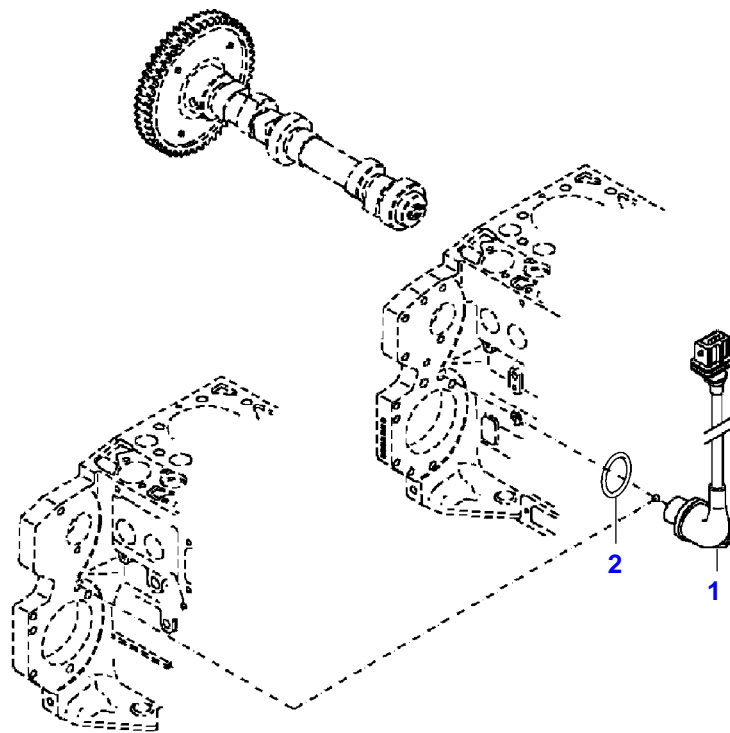

051160

Item	Part Number	Qty	Description Comments	Technical Specification
			ENGINE <-- 11903824 --> 11922234	
	72624621	1	ENGINE	TCD6.1L6
1	72625677	1	CRANKCASE	
2	72416467	14	HEXAGONAL HEAD BOLT	
3	72344342	14	ADAPTER BUSH	
5	72439867	4	SEALING WASHER	DIN7603-14X18-CU-VERZ
6	72439874	1	SEALING WASHER	
7	72455559	1	PLUG SCREW	
8	72429347	1	SCREW	M14X1,5
9	72431135	1	LOCKING PLUG	
10	ACP0152940	6	FEMALE BEARING	
11	ACP0152930	1	FEMALE BEARING	
12	72325325	9	CORE HOLE PLUG	
13	72325326	6	CORE HOLE PLUG	
14	72315799	3	PLUG	DIN 7604 AM14X1,5-A3L
15	72315438	1	PLUG SCREW	DIN 908 M14X1,5-ST
17			NOT AVAILABLE IN SINGLE PARTS	
185	72381391	1	THREADLOCKER	LOCTITE 243 10ML

051219

Fendt

FENDT 716 S4 (739/00101-06000) (WAM739XXX00F06001-99999)

F739000

ENGINE BEARINGS

Page01-0014

Item	Part Number	Qty	Description Comments	Technical Specification
1	72423991	4	ENGINE MOUNT	
2	72318110	4	DISC	
3	72315563	3	HEXAGONAL HEAD BOLT	DIN 931 M12X80-8.8A3L
5	72614203	1	SCREW	DIN 939 M12X70-8.8 A3L
6	72313276	1	NUT	DIN 934 M12-8A3L