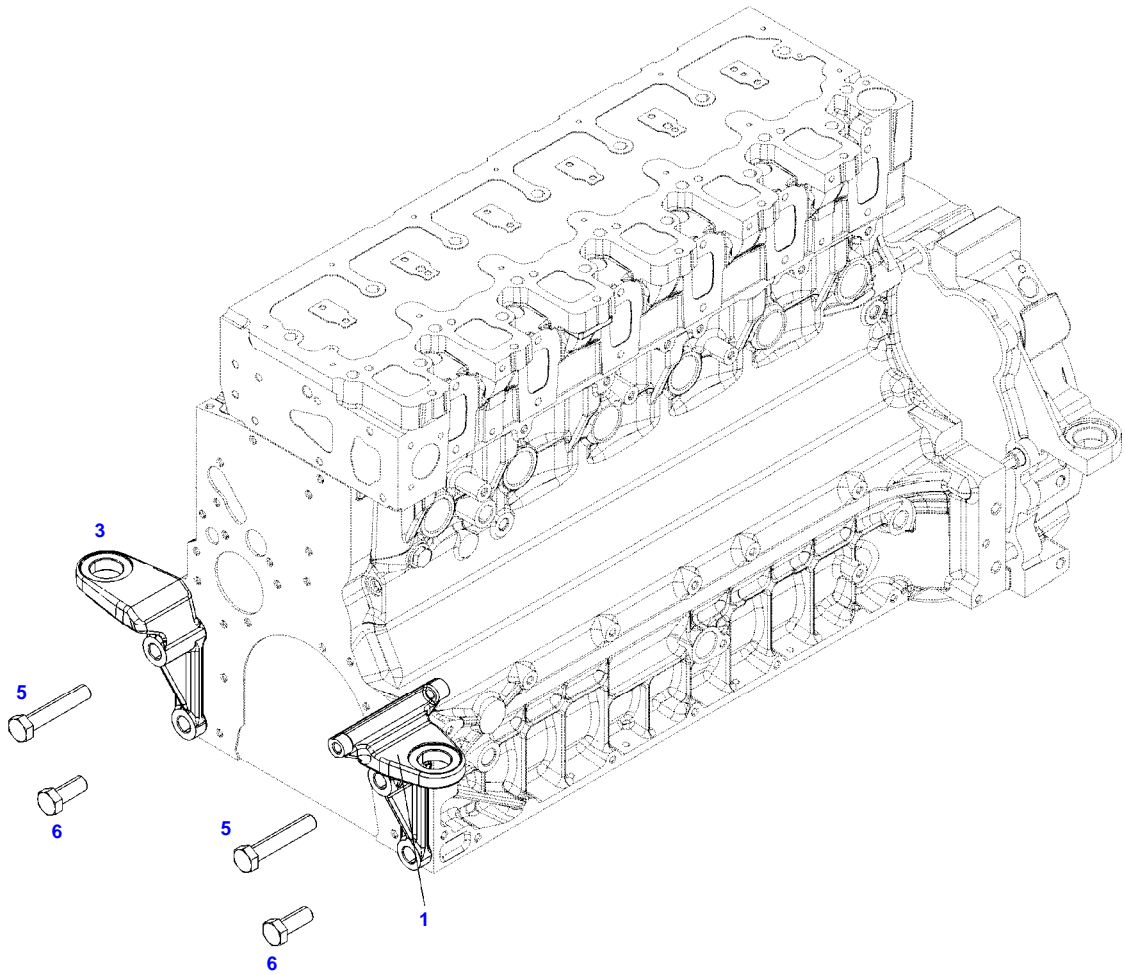

051220

Fendt

FENDT 716 S4 (739/00101-06000) (WAM739XXX00F06001-99999)

F739000

ENGINE MOUNTINGS

Page01-0013

Item	Part Number	Qty	Description Comments	Technical Specification
1	72600590	1	ENGINE SUSPENSION	LI
3	72613694	1	ENGINE SUSPENSION	R
5	72374294	2	HEXAGONAL HEAD BOLT	DIN 931-M16X85 GWA-10.9
6	72418408	2	HEXAGONAL HEAD BOLT	DIN 933 M16X40 GWA-10.9