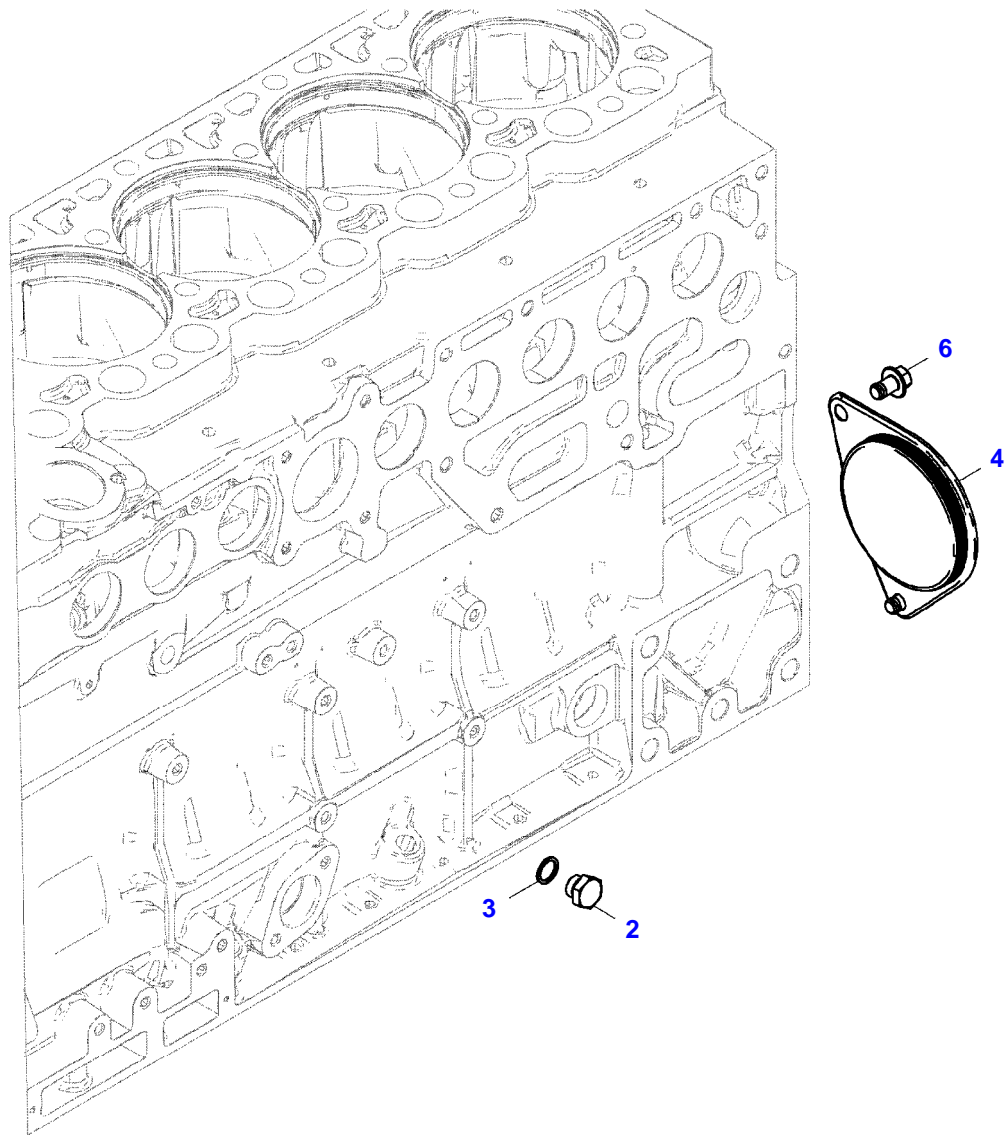

25548786-M-1

Fendt

FENDT 716 S4 (739/00101-06000) (WAM739XXX00F06001-99999)

F739000

CRANKCASE

Page01-0011

Item	Part Number	Qty	Description Comments	Technical Specification
			BLANKING PARTS FROM ENGINE S/N 12163344	
2	72631866	1	PLUG SCREW NOT NEEDED WITH AIR BRAKE	
3	72439867	1	SEALING WASHER NOT NEEDED WITH AIR BRAKE	DIN7603-14X18-CU-VERZ
4	72657732	1	COVER NOT NEEDED WITH AIR BRAKE	
6	72657640	2	HEXAGONAL HEAD BOLT	M10X16