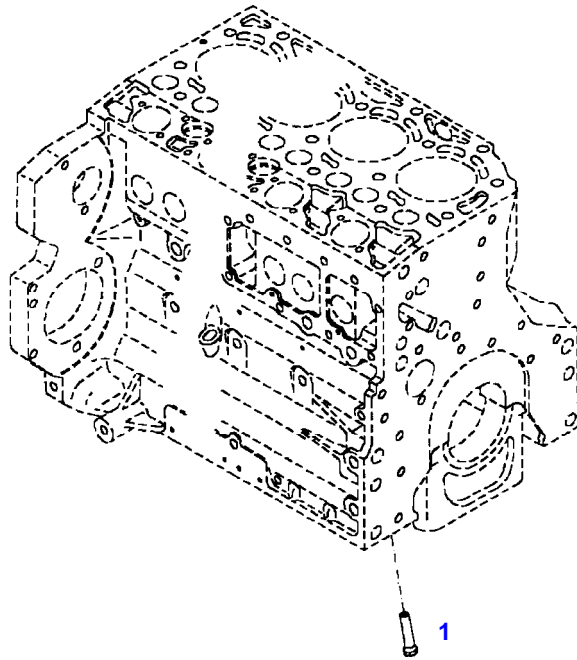

F061603

Item	Part Number	Qty	Description Comments	Technical Specification
			ENGINE <-- 11922235 --> 12299950	
	72624621	1	ENGINE UP TO MACHINE S/N WAM739XXX00F09002	TCD6.1L6
1	72627713	1	CRANKCASE	
2	72416467	14	HEXAGONAL HEAD BOLT	
3	72344342	14	ADAPTER BUSH	
4	72628299	1	DISCHARGE VALVE	
5	72439867	3	SEALING WASHER	DIN7603-14X18-CU-VERZ
6	72439874	1	SEALING WASHER	
7	72455559	1	PLUG SCREW	
8	72429347	1	SCREW	M14X1,5
9	72431135	1	LOCKING PLUG	
10	ACP0152940	6	FEMALE BEARING	
11	ACP0152930	1	FEMALE BEARING	
12	72325325	9	CORE HOLE PLUG	
13	72325326	6	CORE HOLE PLUG	
14	72315799	3	PLUG	DIN 7604 AM14X1,5-A3L
15	72315438	1	PLUG SCREW	DIN 908 M14X1,5-ST
17			NOT AVAILABLE IN SINGLE PARTS	
185	72416485	1	SAFE.LOCK AGENT	

F061603

Item	Part Number	Qty	Description Comments	Technical Specification
			FROM ENGINE S/N 12299951	
	72649933	1	ENGINE FROM MACHINE S/N WAM739XXX00F09003	TCD6.1L6
1	72627713	1	CRANKCASE	
2	72416467	14	HEXAGONAL HEAD BOLT	
3	72344342	14	ADAPTER BUSH	
4	72628299	1	DISCHARGE VALVE	
5	72439867	3	SEALING WASHER	DIN7603-14X18-CU-VERZ
6	72439874	1	SEALING WASHER	
7	72455559	1	PLUG SCREW	
8	72429347	1	SCREW	M14X1,5
9	72431135	1	LOCKING PLUG	
10	ACP0152940	6	FEMALE BEARING	
11	ACP0152930	1	FEMALE BEARING	
12	72325325	9	CORE HOLE PLUG	
13	72325326	6	CORE HOLE PLUG	
14	72315799	3	PLUG	DIN 7604 AM14X1,5-A3L
15	72315438	1	PLUG SCREW	DIN 908 M14X1,5-ST
17			NOT AVAILABLE IN SINGLE PARTS	
185	72416485	1	SAFE.LOCK AGENT	

432327-M-1

Item	Part Number	Qty	Description Comments	Technical Specification
BLANKING PARTS				
1	72627515	1	CORE HOLE PLUG UP TO ENGINE NUMBER 11981720	
	72628071	1	CAP COVER FROM ENGINE S/N 11981721	
2	72315088	2	SEALING WASHER	DIN 7603 A10X13,5-CU
3	72323677	2	PLUG	
4	72631860	2	THREADED PIN UP TO ENGINE S/N 12473740	
	72657969	2	PLUG SCREW STARTING FROM ENGINE SERIAL NUMBER 12473741	
185	72325403	1	SAFE.LOCK AGENT UP TO ENGINE NUMBER 11981720	
	72493900	1	INSTALLATION AIDS FROM ENGINE S/N 11981721	