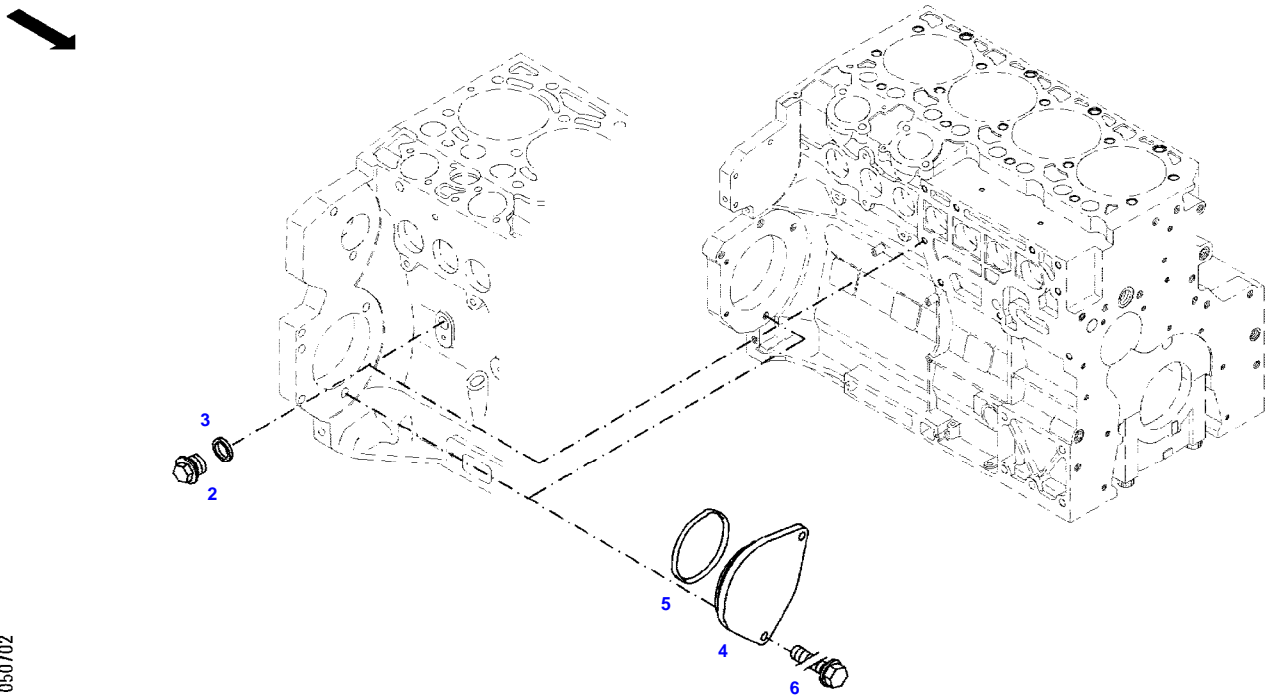

185

Fendt

FENDT 716 S4 (739/00101-06000) (WAM739XXX00F06001-99999)

F739000

CRANKCASE

Page01-0009

Item	Part Number	Qty	Description Comments
			LOCKING PLUG
1	72325326	1	CORE HOLE PLUG UP TO ENGINE NUMBER 11981720
	72628072	1	CAP COVER FROM ENGINE S/N 11981721
185	72325403	1	SAFE.LOCK AGENT UP TO ENGINE NUMBER 11981720
	72493900	1	INSTALLATION AIDS FROM ENGINE S/N 11981721