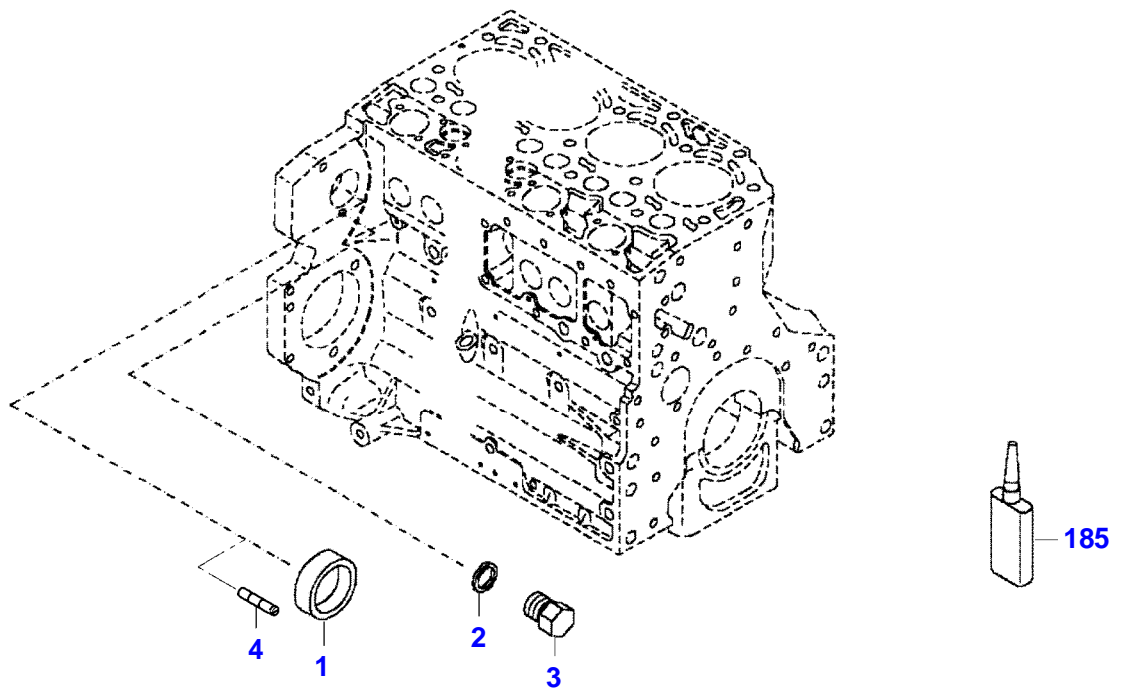

F061603

Item	Part Number	Qty	Description Comments	Technical Specification
			<b>ENGINE</b> <-- 11922235 --> 12299950	
	72624626	1	ENGINE FROM - UP TO MACHINE S/N 740/101 - 740/6063	TCD6.1L6
	72627971	1	DIESEL ENGINE FROM MACHINE S/N 740/6064	F740 NA
1	72627713	1	CRANKCASE	
2	72416467	14	HEXAGONAL HEAD BOLT	
3	72344342	14	ADAPTER BUSH	
4	72628299	1	DISCHARGE VALVE	
5	72439867	3	SEALING WASHER	DIN7603-14X18-CU-VERZ
6	72439874	1	SEALING WASHER	
7	72455559	1	PLUG SCREW	
8	72429347	1	SCREW	M14X1,5
9	72431135	1	LOCKING PLUG	
10	ACP0152940	6	FEMALE BEARING	
11	ACP0152930	1	FEMALE BEARING	
12	72325325	9	CORE HOLE PLUG	
13	72325326	6	CORE HOLE PLUG	
14	72315799	3	PLUG	DIN 7604 AM14X1,5-A3L
15	72315438	1	PLUG SCREW	DIN 908 M14X1,5-ST
17			NOT AVAILABLE IN SINGLE PARTS	
185	72416485	1	SAFE.LOCK AGENT	

F061603

Item	Part Number	Qty	Description Comments	Technical Specification
			FROM ENGINE S/N 12299951	
	72624626	1	ENGINE FROM - UP TO MACHINE S/N 740/101 - 740/6063	TCD6.1L6
	72627971	1	DIESEL ENGINE FROM MACHINE S/N 740/6064	F740 NA
1	72627713	1	CRANKCASE	
2	72416467	14	HEXAGONAL HEAD BOLT	
3	72344342	14	ADAPTER BUSH	
4	72628299	1	DISCHARGE VALVE	
5	72439867	3	SEALING WASHER	DIN7603-14X18-CU-VERZ
6	72439874	1	SEALING WASHER	
7	72455559	1	PLUG SCREW	
8	72429347	1	SCREW	M14X1,5
9	72431135	1	LOCKING PLUG	
10	ACP0152940	6	FEMALE BEARING	
11	ACP0152930	1	FEMALE BEARING	
12	72325325	9	CORE HOLE PLUG	
13	72325326	6	CORE HOLE PLUG	
14	72315799	3	PLUG	DIN 7604 AM14X1,5-A3L
15	72315438	1	PLUG SCREW	DIN 908 M14X1,5-ST
17			NOT AVAILABLE IN SINGLE PARTS	
185	72416485	1	SAFE.LOCK AGENT	