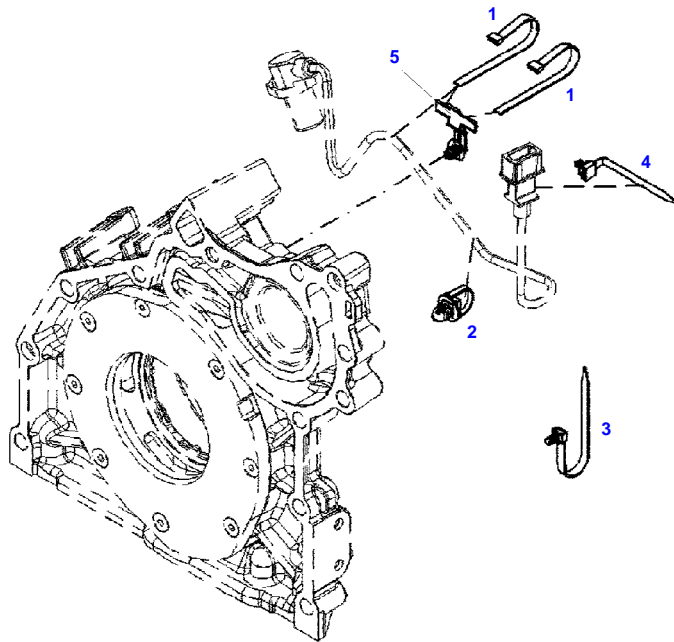

Item	Part Number	Qty	Description Comments	Technical Specification
<b>BLANKING PARTS</b>				
1	72627515	1	CORE HOLE PLUG UP TO ENGINE NUMBER 11981720	
	72628071	1	CAP COVER FROM ENGINE S/N 11981721	
2	72315088	2	SEALING WASHER	DIN 7603 A10X13,5-CU
3	72323677	2	PLUG	
4	72631860	2	THREADED PIN UP TO ENGINE S/N 12473740	
	72657969	2	PLUG SCREW STARTING FROM ENGINE SERIAL NUMBER 12473741	
185	72325403	1	SAFE.LOCK AGENT UP TO ENGINE NUMBER 11981720	
	72493900	1	INSTALLATION AIDS FROM ENGINE S/N 11981721	

041001

Item	Part Number	Qty	Description Comments	Technical Specification
			<b>ENGINE SPEED EDC</b>	
1	72436834	2	HEXAGONAL HEAD BOLT M6X30	
2	72416001	3	RETAINING STRAP	
3	72315460	1	SOCKET HEAD BOLT	DIN 912 M6X16-8.8
4	72436872	1	TRANSMITTER ENGINE SPEED EDC	
5	72494073	1	RETAINER	
6	72455561	2	RETAINING STRAP	