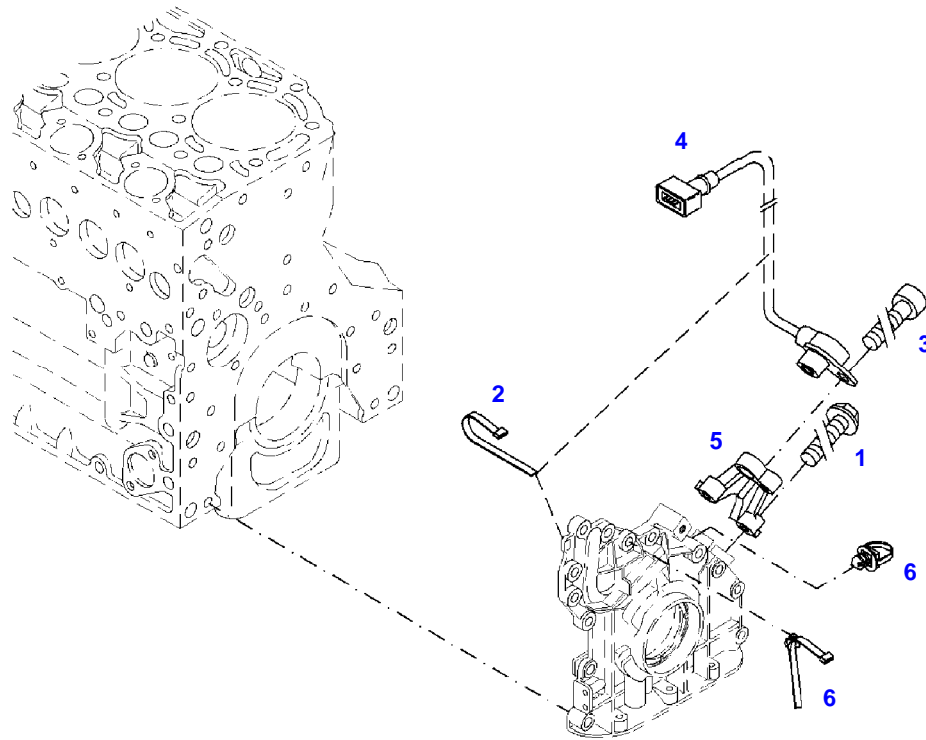

041001

Item	Part Number	Qty	Description Comments	Technical Specification
			<b>ENGINE SPEED EDC</b>	
1	72436834	2	HEXAGONAL HEAD BOLT M6X30	
2	72416001	3	RETAINING STRAP	
3	72315460	1	SOCKET HEAD BOLT	DIN 912 M6X16-8.8
4	72436872	1	TRANSMITTER ENGINE SPEED EDC	
5	72494073	1	RETAINER	
6	72455561	2	RETAINING STRAP	