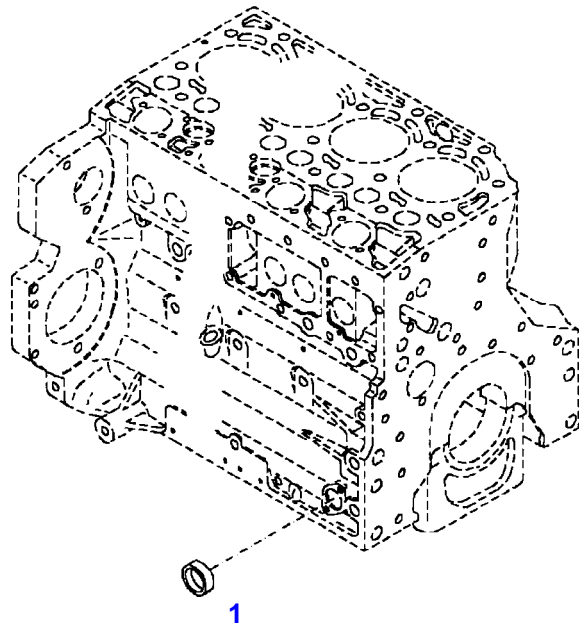

F061603

Item	Part Number	Qty	Description Comments	Technical Specification
			FROM ENGINE S/N 12299951	
	72624626	1	ENGINE FROM - UP TO MACHINE S/N 740/101 - 740/6063	TCD6.1L6
	72627971	1	DIESEL ENGINE FROM MACHINE S/N 740/6064	F740 NA
1	72627713	1	CRANKCASE	
2	72416467	14	HEXAGONAL HEAD BOLT	
3	72344342	14	ADAPTER BUSH	
4	72628299	1	DISCHARGE VALVE	
5	72439867	3	SEALING WASHER	DIN7603-14X18-CU-VERZ
6	72439874	1	SEALING WASHER	
7	72455559	1	PLUG SCREW	
8	72429347	1	SCREW	M14X1,5
9	72431135	1	LOCKING PLUG	
10	ACP0152940	6	FEMALE BEARING	
11	ACP0152930	1	FEMALE BEARING	
12	72325325	9	CORE HOLE PLUG	
13	72325326	6	CORE HOLE PLUG	
14	72315799	3	PLUG	DIN 7604 AM14X1,5-A3L
15	72315438	1	PLUG SCREW	DIN 908 M14X1,5-ST
17			NOT AVAILABLE IN SINGLE PARTS	
185	72416485	1	SAFE.LOCK AGENT	

Item	Part Number	Qty	Description Comments	Technical Specification
<b>BLANKING PARTS</b>				
1	72627515	1	CORE HOLE PLUG UP TO ENGINE NUMBER 11981720	
	72628071	1	CAP COVER FROM ENGINE S/N 11981721	
2	72315088	2	SEALING WASHER	DIN 7603 A10X13,5-CU
3	72323677	2	PLUG	
4	72631860	2	THREADED PIN UP TO ENGINE S/N 12473740	
	72657969	2	PLUG SCREW STARTING FROM ENGINE SERIAL NUMBER 12473741	
185	72325403	1	SAFE.LOCK AGENT UP TO ENGINE NUMBER 11981720	
	72493900	1	INSTALLATION AIDS FROM ENGINE S/N 11981721	

040194

Item	Part Number	Qty	Description Comments
			<b>LOCKING PLUG</b>
1	72325326	1	CORE HOLE PLUG UP TO ENGINE NUMBER 11981720
	72628072	1	CAP COVER FROM ENGINE S/N 11981721
185	72325403	1	SAFE.LOCK AGENT UP TO ENGINE NUMBER 11981720 UP TO ENGINE NUMBER 11981720
	72493900	1	INSTALLATION AIDS FROM ENGINE S/N 11981721