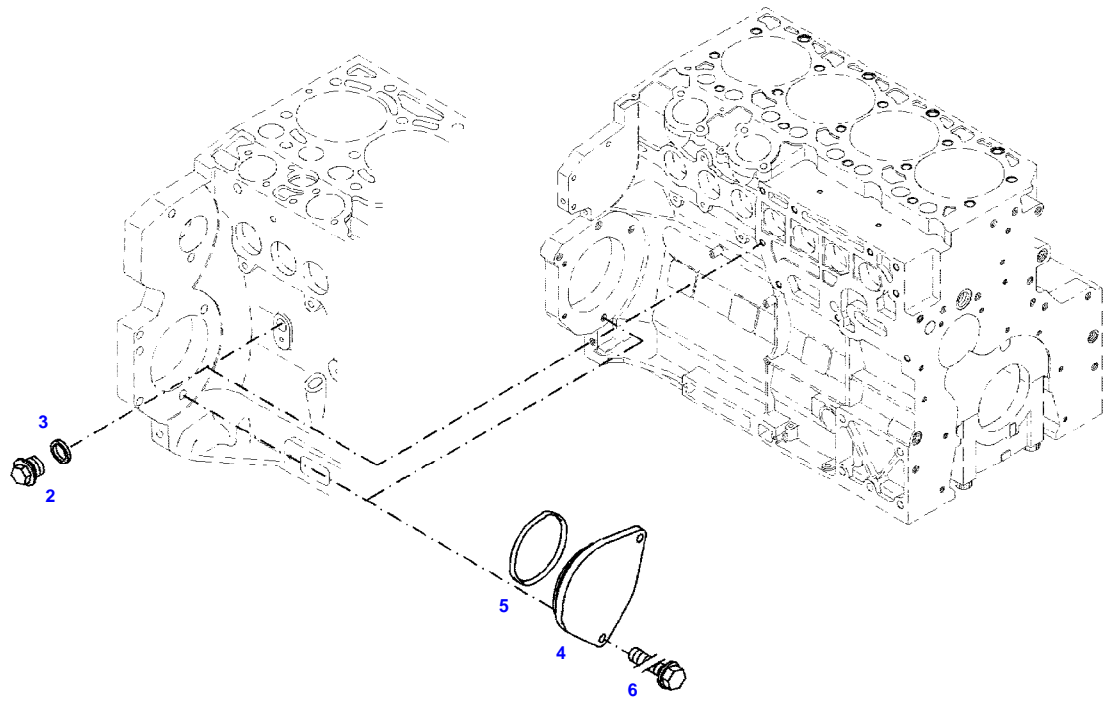

050702

Item	Part Number	Qty	Description Comments	Technical Specification
BLANKING PARTS				
2	72315799	1	PLUG NOT NEEDED WITH AIR BRAKE	DIN 7604 AM14X1,5-A3L
3	72439867	1	SEALING WASHER NOT NEEDED WITH AIR BRAKE	DIN7603-14X18-CU-VERZ
4	72431648	1	COVER NOT NEEDED WITH AIR BRAKE	
5	72416472	1	SEAL 96X4MM NOT NEEDED WITH AIR BRAKE	
6	72438057	1	HEXAGONAL HEAD BOLT NOT NEEDED WITH AIR BRAKE UP TO 2017-08	M10X20
	72657640	1	HEXAGONAL HEAD BOLT NOT NEEDED WITH AIR BRAKE FROM 2017-09	M10X16