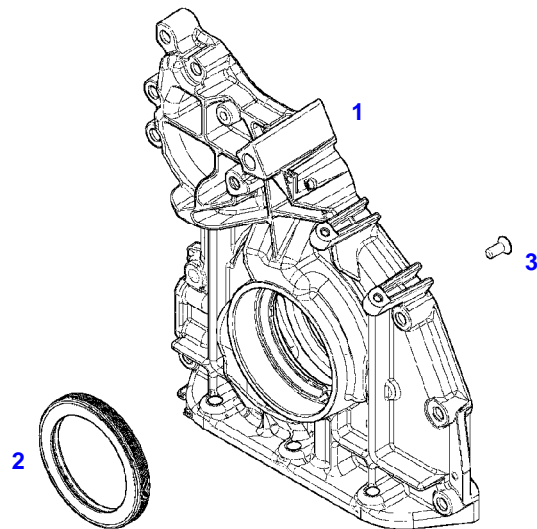

## CRANKCASE BREATHER

Item	Part Number	Qty	Description Comments	Technical Specification
4	72325453	1	HEXAGONAL HEAD BOLT	
5	72455795	1	SEAL	
6	72437250	1	BREATHER ><5	
7	72325293	2	HEXAGONAL HEAD BOLT M8X30	M8X30
8	72615422	1	OIL RETURN LINE ><9-13	
9	72439873	2	SEALING WASHER	
10	72323517	1	BANJO BOLT	
11	72425772	2	PIPE CLAMP	
12	72479423	1	RUBBER HOSE	
13	72416001	2	RETAINING STRAP	
14	72439874	1	SEALING WASHER	
15	72425770	1	LOCK VALVE	
16	72325457	1	HEXAGONAL HEAD BOLT M8X40	
18	72479013	2	HOSE CLIP	

FENDT 718NA S4 (740/00101-06000) (WAM740XXX00F06001-99999)  
F51217

051217

Item	Part Number	Qty	Description Comments	Technical Specification
<b>BREATHER TUBE</b>				
1	72648984	1	HOSE	
2	72311167	3	HOSE CLIP	
4	72488959	1	CLIP	SCHLAUCH POM
6	72455520	1	ADAPTER	
7	72455795	1	SEAL	
8	72648983	1	HOSE	
9	72437633	1	CONNECTING FLANGE	
10	72613957	1	BRACKET	
12	72613956	1	BRACKET	
15	72315665	1	HEXAGONAL HEAD BOLT	DIN 933 M8X45-8.8A3L
16	72315650	1	HEXAGONAL HEAD BOLT	DIN 933 M8 X 20-8.8A3L
17	72315053	8	SPLIT WASHER	FWN 65208-8-A3L
18	72315642	4	HEXAGONAL HEAD BOLT	DIN 933 M8 X 16-8.8A3L
20	72315478	2	SOCKET HEAD BOLT	DIN 912 M8X35-8.8