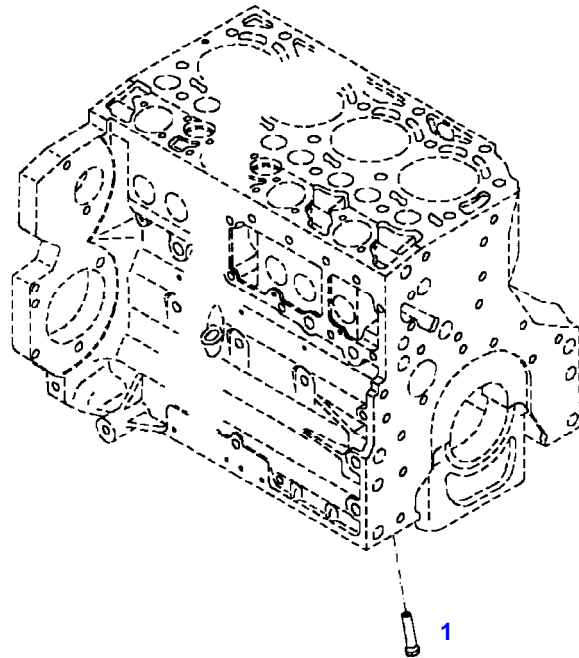

Item	Part Number	Qty	Description Comments	Technical Specification
BLANKING PARTS				
1	72627515	1	CORE HOLE PLUG UP TO ENGINE NUMBER 11981720	
	72628071	1	CAP COVER FROM ENGINE S/N 11981721	
2	72315088	2	SEALING WASHER	DIN 7603 A10X13,5-CU
3	72323677	2	PLUG	
4	72631860	2	THREADED PIN UP TO ENGINE S/N 12473740	
	72657969	2	PLUG SCREW STARTING FROM ENGINE SERIAL NUMBER 12473741	
185	72325403	1	SAFE.LOCK AGENT UP TO ENGINE NUMBER 11981720	
	72493900	1	INSTALLATION AIDS FROM ENGINE S/N 11981721	

7600E0