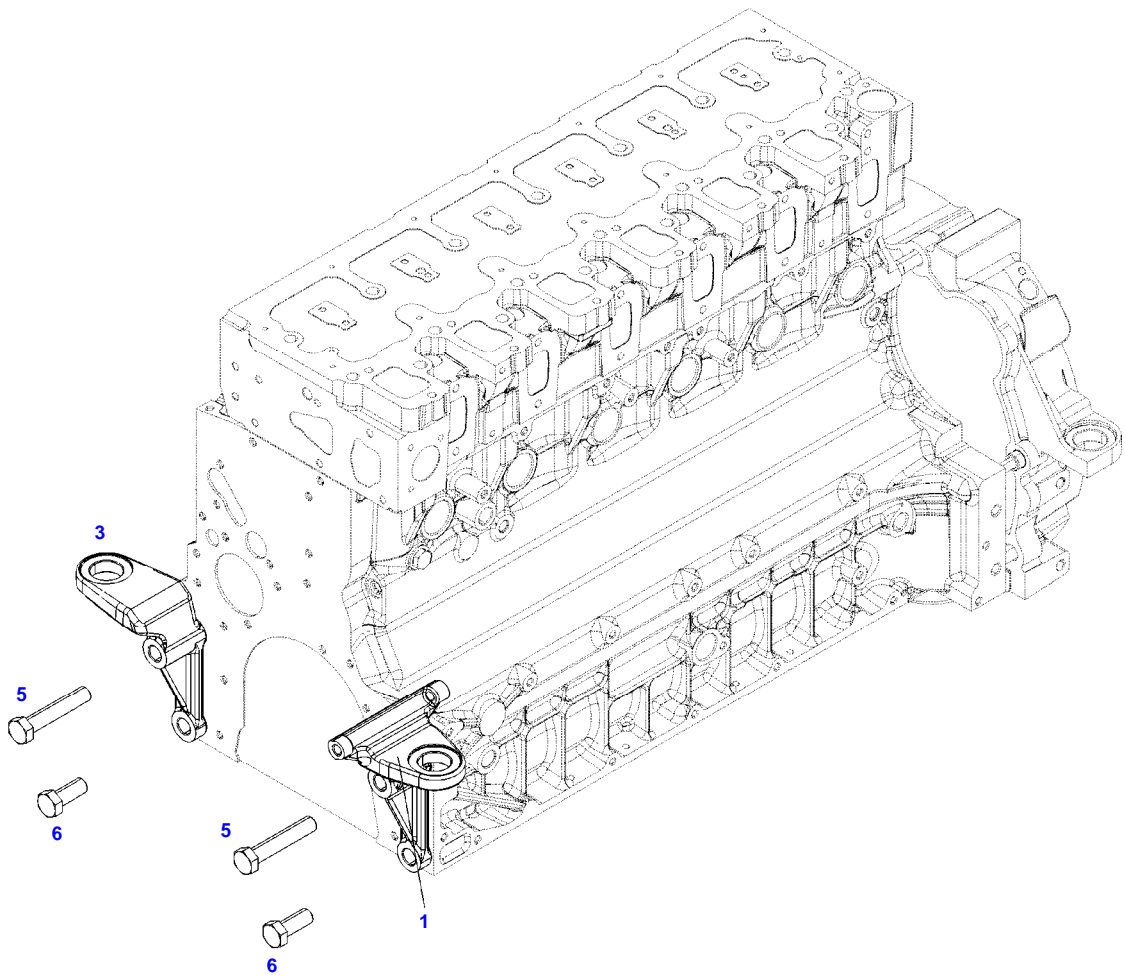

051220

Fendt

FENDT 718NA S4 (740/00101-06000) (WAM740XXX00F06001-99999)

F740105

ENGINE MOUNTINGS

Page01-0013

Item	Part Number	Qty	Description Comments	Technical Specification
1	72600590	1	ENGINE SUSPENSION	LI
3	72613694	1	ENGINE SUSPENSION	R
5	72374294	2	HEXAGONAL HEAD BOLT	DIN 931-M16X85 GWA-10.9
6	72418408	2	HEXAGONAL HEAD BOLT	DIN 933 M16X40 GWA-10.9