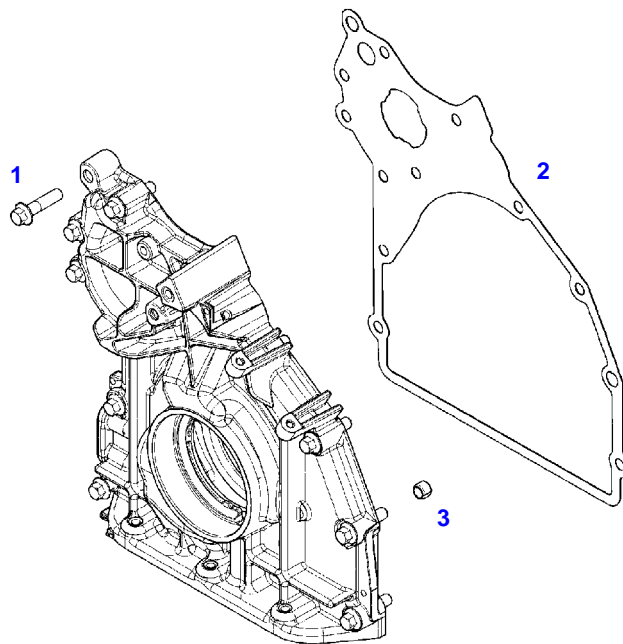

041243

Fendt

FENDT 718NA S4 (740/00101-06000) (WAM740XXX00F06001-99999)

F740105

FRONT COVER

Page01-0020

Item	Part Number	Qty	Description Comments	Technical Specification
FASTENINGS				
1	72605244	12	HEXAGONAL HEAD BOLT M8X35	M8X35
2	72486511	1	SEAL	
3	72325352	1	TENSIONER BUSHING