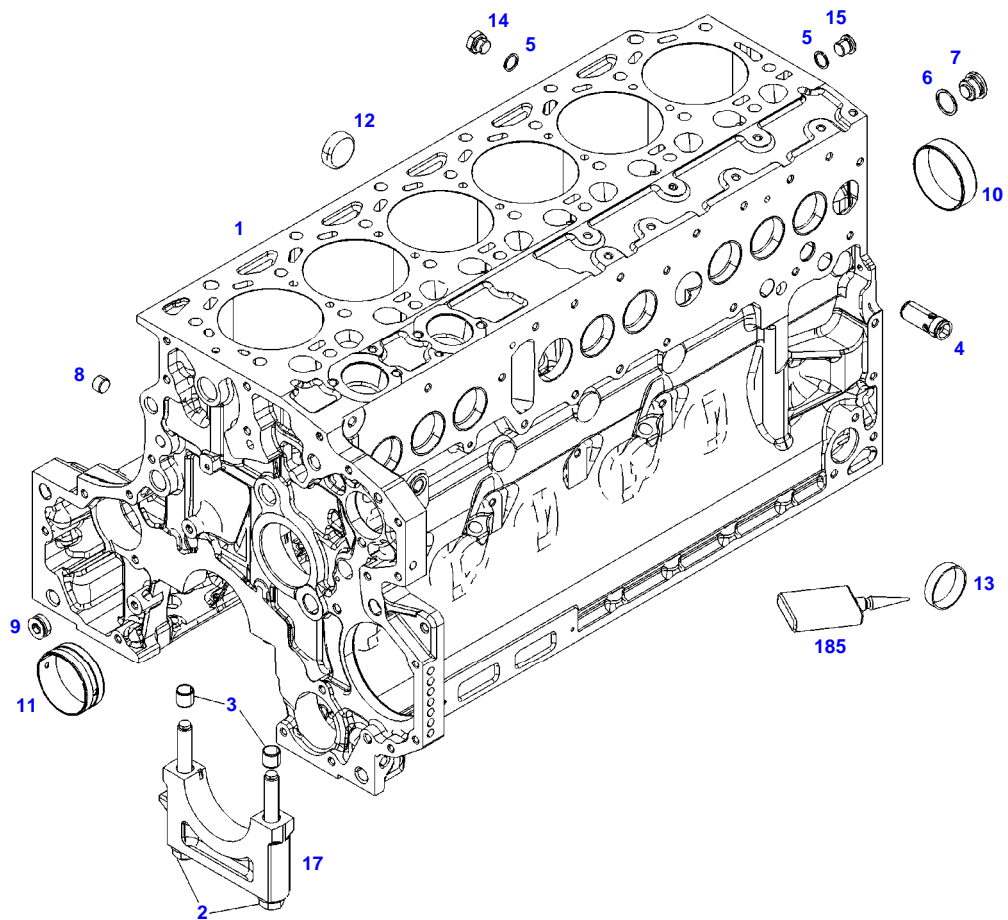

**TABLE OF CONTENT**

<b>Page Number</b>	<b>Page Title</b>	<b>Page Reference</b>
01-000-TOC	ENGINE, FUEL AND EXHAUST SYSTEM	01-000-TOC
02-000-TOC	AXLES	02-000-TOC
03-000-TOC	STEERING SYSTEM	03-000-TOC
04-000-TOC	DRIVE TRAIN SYSTEM	04-000-TOC
05-000-TOC	COMPRESSED AIR SYSTEM	05-000-TOC
06-000-TOC	HYDRAULIC SYSTEM	06-000-TOC
07-000-TOC	ELECTRICAL SYSTEM	07-000-TOC
08-000-TOC	CAB	08-000-TOC
09-000-TOC	AIR CONDITIONING AND HEATING SYSTEM	09-000-TOC
10-000-TOC	CHASSIS	10-000-TOC
11-000-TOC	WHEELS	11-000-TOC
12-000-TOC	IMPLEMENT LIFT SYSTEM FRONT	12-000-TOC
13-000-TOC	IMPLEMENT LIFT SYSTEM REAR	13-000-TOC
14-000-TOC	LINKAGE	14-000-TOC
15-000-TOC	FRONT/REAR LOADERS	15-000-TOC
16-000-TOC	PRECISION FARMING SYSTEMS	16-000-TOC
17-000-TOC	ACCESSORIES	17-000-TOC

F061603

Item	Part Number	Qty	Description Comments	Technical Specification
			<b>ENGINE</b> <-- 11922235 --> 12299950	
	72624626	1	ENGINE FROM - UP TO MACHINE S/N 740/101 - 740/6063	TCD6.1L6
	72627971	1	DIESEL ENGINE FROM MACHINE S/N 740/6064	F740 NA
1	72627713	1	CRANKCASE	
2	72416467	14	HEXAGONAL HEAD BOLT	
3	72344342	14	ADAPTER BUSH	
4	72628299	1	DISCHARGE VALVE	
5	72439867	3	SEALING WASHER	DIN7603-14X18-CU-VERZ
6	72439874	1	SEALING WASHER	
7	72455559	1	PLUG SCREW	
8	72429347	1	SCREW	M14X1,5
9	72431135	1	LOCKING PLUG	
10	ACP0152940	6	FEMALE BEARING	
11	ACP0152930	1	FEMALE BEARING	
12	72325325	9	CORE HOLE PLUG	
13	72325326	6	CORE HOLE PLUG	
14	72315799	3	PLUG	DIN 7604 AM14X1,5-A3L
15	72315438	1	PLUG SCREW	DIN 908 M14X1,5-ST
17			NOT AVAILABLE IN SINGLE PARTS	
185	72416485	1	SAFE.LOCK AGENT	