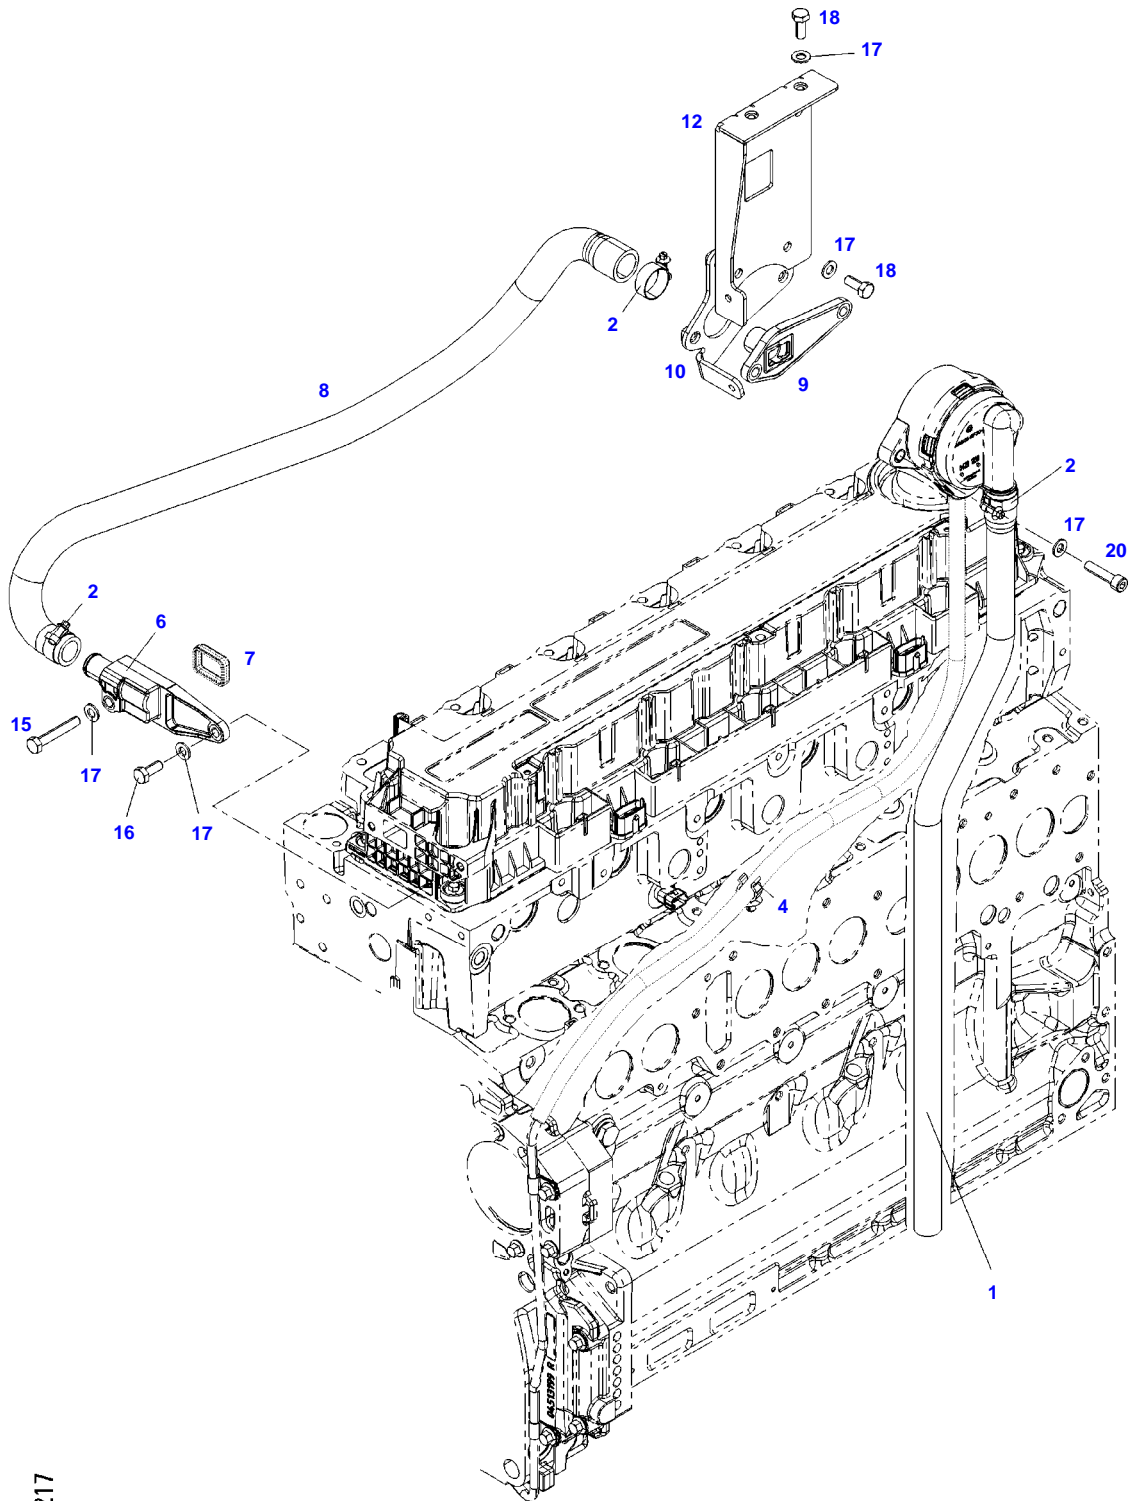

051219

ENGINE BEARINGS

Item	Part Number	Qty	Description Comments	Technical Specification
1	72423991	4	ENGINE MOUNT	
2	72318110	4	DISC	
3	72315563	3	HEXAGONAL HEAD BOLT	DIN 931 M12X80-8.8A3L
5	72614203	1	SCREW	DIN 939 M12X70-8.8 A3L
6	72313276	1	NUT	DIN 934 M12-8A3L

035317

Fendt

FENDT 720NA S4 (741/00101-06000) (WAM741XXX00F06001-99999)

F741105

TRANSMITTER

Page01-0016

Item	Part Number	Qty	Description Comments	Technical Specification
			ENGINE SPEED FASTENINGS	
1	72315460	1	SOCKET HEAD BOLT	DIN 912 M6X16-8.8

F060828

CRANKCASE BREATHER

Item	Part Number	Qty	Description Comments	Technical Specification
4	72325453	1	HEXAGONAL HEAD BOLT	
5	72455795	1	SEAL	
6	72437250	1	BREATHER ><5	
7	72325293	2	HEXAGONAL HEAD BOLT M8X30	M8X30
8	72615422	1	OIL RETURN LINE ><9-13	
9	72439873	2	SEALING WASHER	
10	72323517	1	BANJO BOLT	
11	72425772	2	PIPE CLAMP	
12	72479423	1	RUBBER HOSE	
13	72416001	2	RETAINING STRAP	
14	72439874	1	SEALING WASHER	
15	72425770	1	LOCK VALVE	
16	72325457	1	HEXAGONAL HEAD BOLT M8X40	
18	72479013	2	HOSE CLIP	

FENDT 720NA S4 (741/00101-06000) (WAM741XXX00F06001-99999)
F51217

051217

Item	Part Number	Qty	Description Comments	Technical Specification
BREATHER TUBE				
1	72648984	1	HOSE	
2	72311167	3	HOSE CLIP	
4	72488959	1	CLIP	SCHLAUCH POM
6	72455520	1	ADAPTER	
7	72455795	1	SEAL	
8	72648983	1	HOSE	
9	72437633	1	CONNECTING FLANGE	
10	72613957	1	BRACKET	
12	72613956	1	BRACKET	
15	72315665	1	HEXAGONAL HEAD BOLT	DIN 933 M8X45-8.8A3L
16	72315650	1	HEXAGONAL HEAD BOLT	DIN 933 M8 X 20-8.8A3L
17	72315053	8	SPLIT WASHER	FWN 65208-8-A3L
18	72315642	4	HEXAGONAL HEAD BOLT	DIN 933 M8 X 16-8.8A3L
20	72315478	2	SOCKET HEAD BOLT	DIN 912 M8X35-8.8