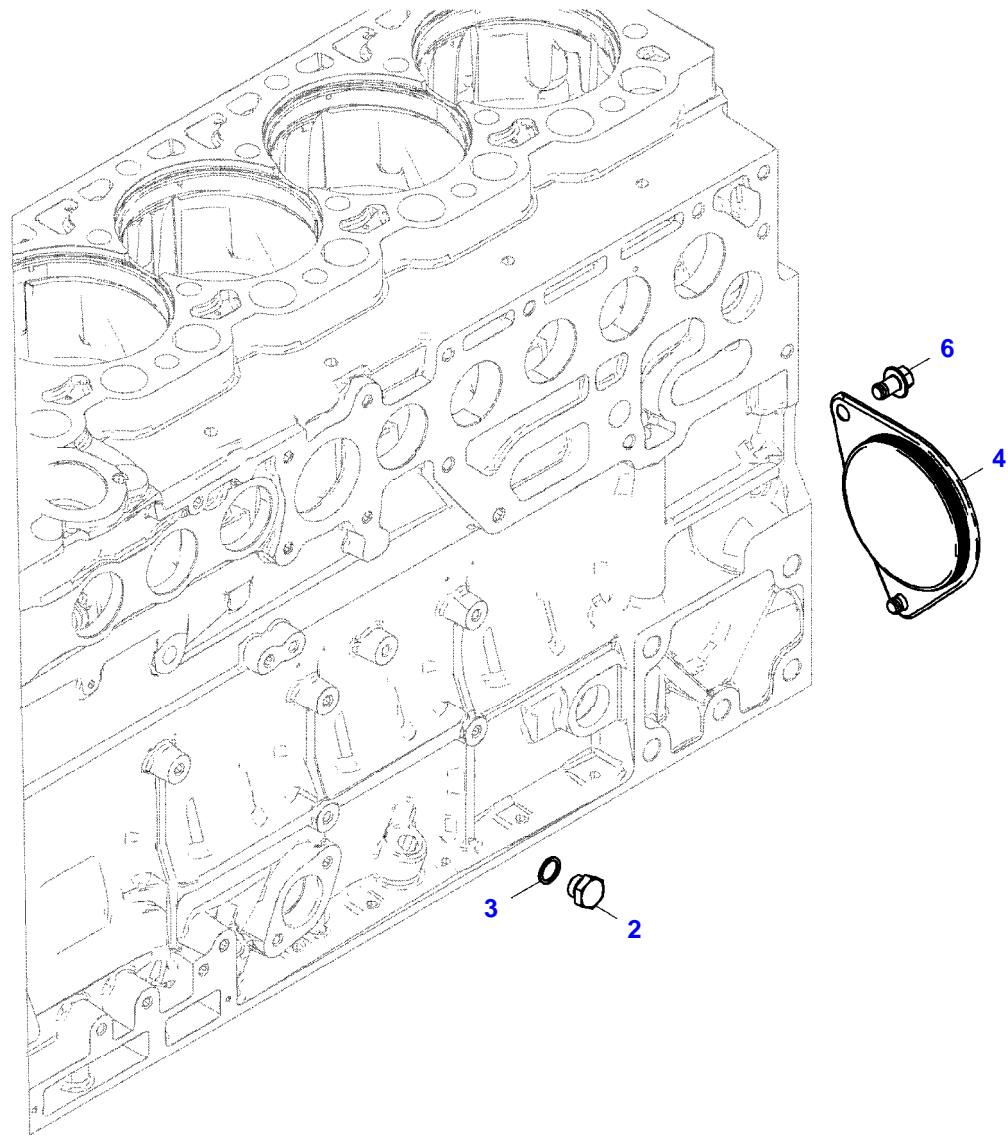

TABLE OF CONTENT

Page Number	Page Title	Page Reference
01-000-TOC	ENGINE, FUEL AND EXHAUST SYSTEM	01-000-TOC
02-000-TOC	AXLES	02-000-TOC
03-000-TOC	STEERING SYSTEM	03-000-TOC
04-000-TOC	DRIVE TRAIN SYSTEM	04-000-TOC
05-000-TOC	COMPRESSED AIR SYSTEM	05-000-TOC
06-000-TOC	HYDRAULIC SYSTEM	06-000-TOC
07-000-TOC	ELECTRICAL SYSTEM	07-000-TOC
08-000-TOC	CAB	08-000-TOC
09-000-TOC	AIR CONDITIONING AND HEATING SYSTEM	09-000-TOC
10-000-TOC	CHASSIS	10-000-TOC
11-000-TOC	WHEELS	11-000-TOC
12-000-TOC	IMPLEMENT LIFT SYSTEM FRONT	12-000-TOC
13-000-TOC	IMPLEMENT LIFT SYSTEM REAR	13-000-TOC
14-000-TOC	LINKAGE	14-000-TOC
15-000-TOC	FRONT/REAR LOADERS	15-000-TOC
16-000-TOC	PRECISION FARMING SYSTEMS	16-000-TOC
17-000-TOC	ACCESSORIES	17-000-TOC

050702

Item	Part Number	Qty	Description Comments	Technical Specification
BLANKING PARTS				
2	72315799	1	PLUG NOT NEEDED WITH AIR BRAKE	DIN 7604 AM14X1,5-A3L
3	72439867	1	SEALING WASHER NOT NEEDED WITH AIR BRAKE	DIN7603-14X18-CU-VERZ
4	72431648	1	COVER NOT NEEDED WITH AIR BRAKE	
5	72416472	1	SEAL 96X4MM NOT NEEDED WITH AIR BRAKE	
6	72438057	1	HEXAGONAL HEAD BOLT NOT NEEDED WITH AIR BRAKE UP TO 2017-08	M10X20
	72657640	1	HEXAGONAL HEAD BOLT NOT NEEDED WITH AIR BRAKE FROM 2017-09	M10X16

25548786-M-1

Item	Part Number	Qty	Description Comments	Technical Specification
			BLANKING PARTS FROM ENGINE S/N 12163344	
2	72631866	1	PLUG SCREW NOT NEEDED WITH AIR BRAKE	
3	72439867	1	SEALING WASHER NOT NEEDED WITH AIR BRAKE	DIN7603-14X18-CU-VERZ
4	72657732	1	COVER NOT NEEDED WITH AIR BRAKE	
6	72657640	2	HEXAGONAL HEAD BOLT	M10X16

051219

ENGINE BEARINGS

Item	Part Number	Qty	Description Comments	Technical Specification
1	72423991	4	ENGINE MOUNT	
2	72318110	4	DISC	
3	72315563	3	HEXAGONAL HEAD BOLT	DIN 931 M12X80-8.8A3L
5	72614203	1	SCREW	DIN 939 M12X70-8.8 A3L
6	72313276	1	NUT	DIN 934 M12-8A3L