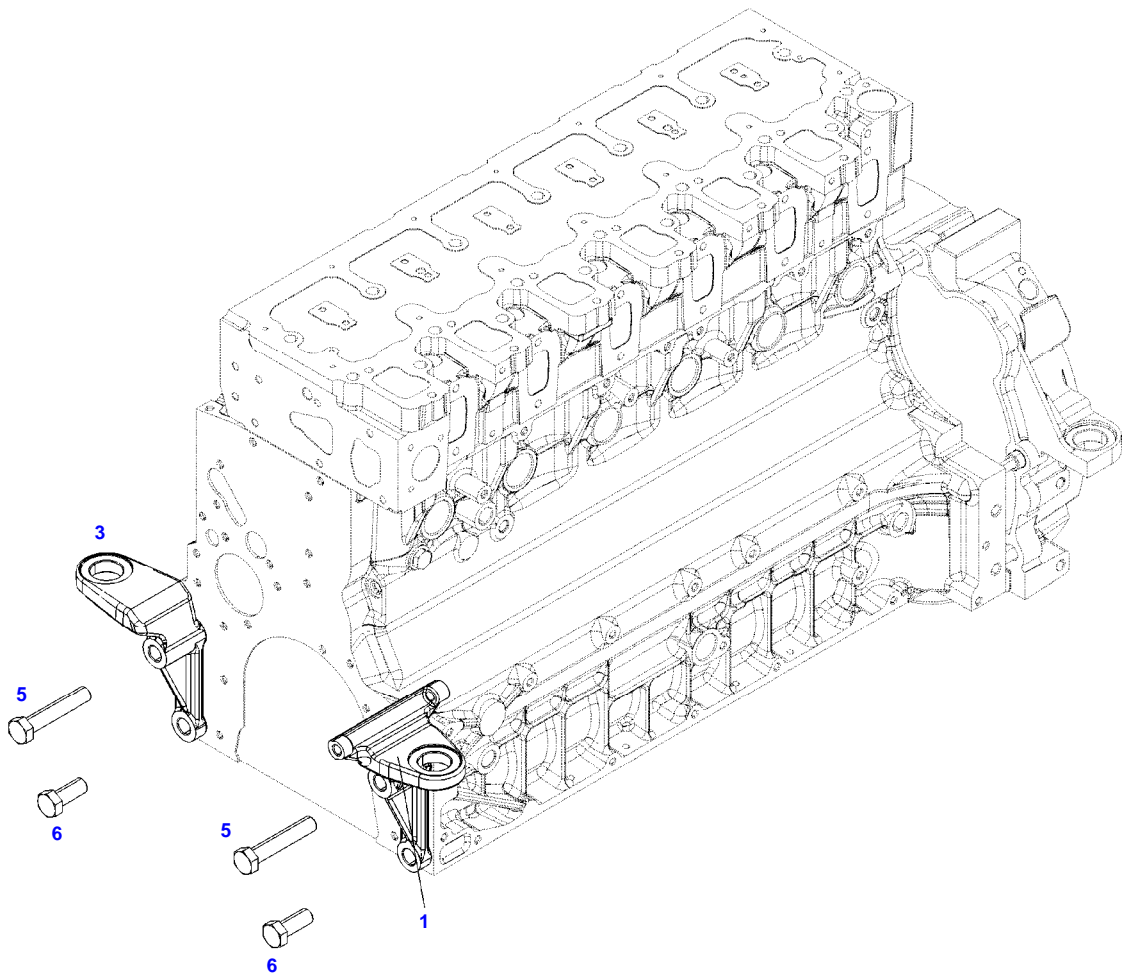

051220

Fendt

FENDT 720NA S4 (741/00101-06000) (WAM741XXX00F06001-99999)

F741105

ENGINE MOUNTINGS

Page01-0013

Item	Part Number	Qty	Description Comments	Technical Specification
1	72600590	1	ENGINE SUSPENSION	LI
3	72613694	1	ENGINE SUSPENSION	R
5	72374294	2	HEXAGONAL HEAD BOLT	DIN 931-M16X85 GWA-10.9
6	72418408	2	HEXAGONAL HEAD BOLT	DIN 933 M16X40 GWA-10.9