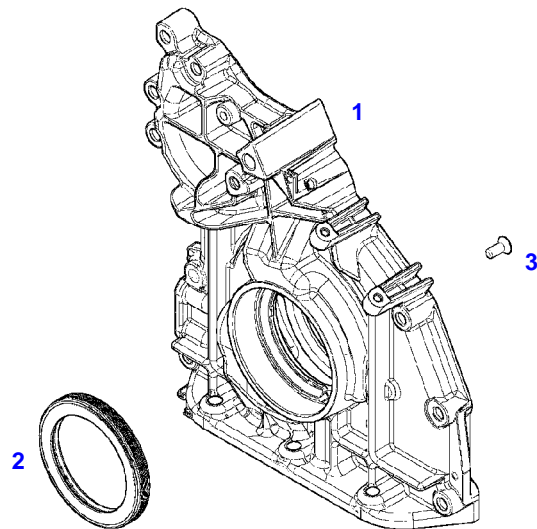

051219

ENGINE BEARINGS

Item	Part Number	Qty	Description Comments	Technical Specification
1	72423991	4	ENGINE MOUNT	
2	72318110	4	DISC	
3	72315563	3	HEXAGONAL HEAD BOLT	DIN 931 M12X80-8.8A3L
5	72614203	1	SCREW	DIN 939 M12X70-8.8 A3L
6	72313276	1	NUT	DIN 934 M12-8A3L

F060828

CRANKCASE BREATHER

Item	Part Number	Qty	Description Comments	Technical Specification
4	72325453	1	HEXAGONAL HEAD BOLT	
5	72455795	1	SEAL	
6	72437250	1	BREATHER ><5	
7	72325293	2	HEXAGONAL HEAD BOLT M8X30	M8X30
8	72615422	1	OIL RETURN LINE ><9-13	
9	72439873	2	SEALING WASHER	
10	72323517	1	BANJO BOLT	
11	72425772	2	PIPE CLAMP	
12	72479423	1	RUBBER HOSE	
13	72416001	2	RETAINING STRAP	
14	72439874	1	SEALING WASHER	
15	72425770	1	LOCK VALVE	
16	72325457	1	HEXAGONAL HEAD BOLT M8X40	
18	72479013	2	HOSE CLIP	

FENDT 720NA S4 (741/00101-06000) (WAM741XXX00F06001-99999)
F51217

051217

Item	Part Number	Qty	Description Comments	Technical Specification
BREATHER TUBE				
1	72648984	1	HOSE	
2	72311167	3	HOSE CLIP	
4	72488959	1	CLIP	SCHLAUCH POM
6	72455520	1	ADAPTER	
7	72455795	1	SEAL	
8	72648983	1	HOSE	
9	72437633	1	CONNECTING FLANGE	
10	72613957	1	BRACKET	
12	72613956	1	BRACKET	
15	72315665	1	HEXAGONAL HEAD BOLT	DIN 933 M8X45-8.8A3L
16	72315650	1	HEXAGONAL HEAD BOLT	DIN 933 M8 X 20-8.8A3L
17	72315053	8	SPLIT WASHER	FWN 65208-8-A3L
18	72315642	4	HEXAGONAL HEAD BOLT	DIN 933 M8 X 16-8.8A3L
20	72315478	2	SOCKET HEAD BOLT	DIN 912 M8X35-8.8