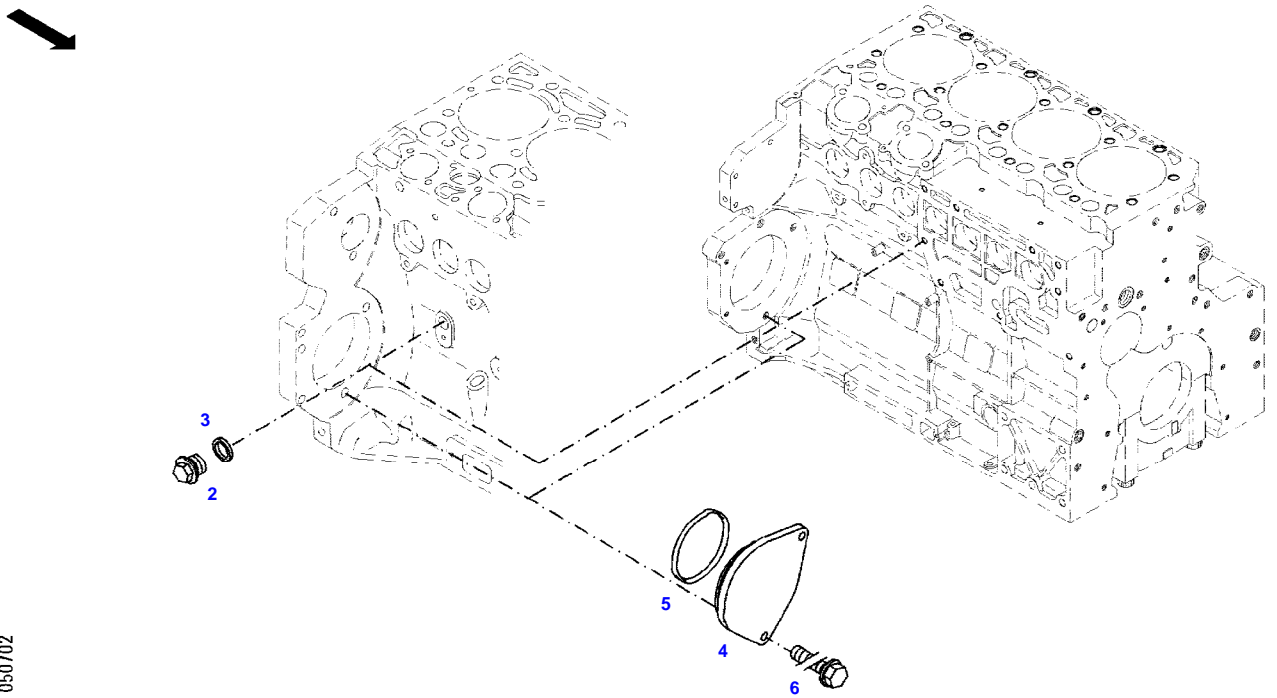

TABLE OF CONTENT

Page Number	Page Title	Page Reference
01-000-TOC	ENGINE, FUEL AND EXHAUST SYSTEM	01-000-TOC
02-000-TOC	AXLES	02-000-TOC
03-000-TOC	STEERING SYSTEM	03-000-TOC
04-000-TOC	DRIVE TRAIN SYSTEM	04-000-TOC
05-000-TOC	COMPRESSED AIR SYSTEM	05-000-TOC
06-000-TOC	HYDRAULIC SYSTEM	06-000-TOC
07-000-TOC	ELECTRICAL SYSTEM	07-000-TOC
08-000-TOC	CAB	08-000-TOC
09-000-TOC	AIR CONDITIONING AND HEATING SYSTEM	09-000-TOC
10-000-TOC	CHASSIS	10-000-TOC
11-000-TOC	WHEELS	11-000-TOC
12-000-TOC	IMPLEMENT LIFT SYSTEM FRONT	12-000-TOC
13-000-TOC	IMPLEMENT LIFT SYSTEM REAR	13-000-TOC
14-000-TOC	LINKAGE	14-000-TOC
15-000-TOC	FRONT/REAR LOADERS	15-000-TOC
16-000-TOC	PRECISION FARMING SYSTEMS	16-000-TOC
17-000-TOC	ACCESSORIES	17-000-TOC

050702

Item	Part Number	Qty	Description Comments	Technical Specification
BLANKING PARTS				
2	72315799	1	PLUG NOT NEEDED WITH AIR BRAKE	DIN 7604 AM14X1,5-A3L
3	72439867	1	SEALING WASHER NOT NEEDED WITH AIR BRAKE	DIN7603-14X18-CU-VERZ
4	72431648	1	COVER NOT NEEDED WITH AIR BRAKE	
5	72416472	1	SEAL 96X4MM NOT NEEDED WITH AIR BRAKE	
6	72438057	1	HEXAGONAL HEAD BOLT NOT NEEDED WITH AIR BRAKE UP TO 2017-08	M10X20
	72657640	1	HEXAGONAL HEAD BOLT NOT NEEDED WITH AIR BRAKE FROM 2017-09	M10X16

051219

ENGINE BEARINGS

Item	Part Number	Qty	Description Comments	Technical Specification
1	72423991	4	ENGINE MOUNT	
2	72318110	4	DISC	
3	72315563	3	HEXAGONAL HEAD BOLT	DIN 931 M12X80-8.8A3L
5	72614203	1	SCREW	DIN 939 M12X70-8.8 A3L
6	72313276	1	NUT	DIN 934 M12-8A3L