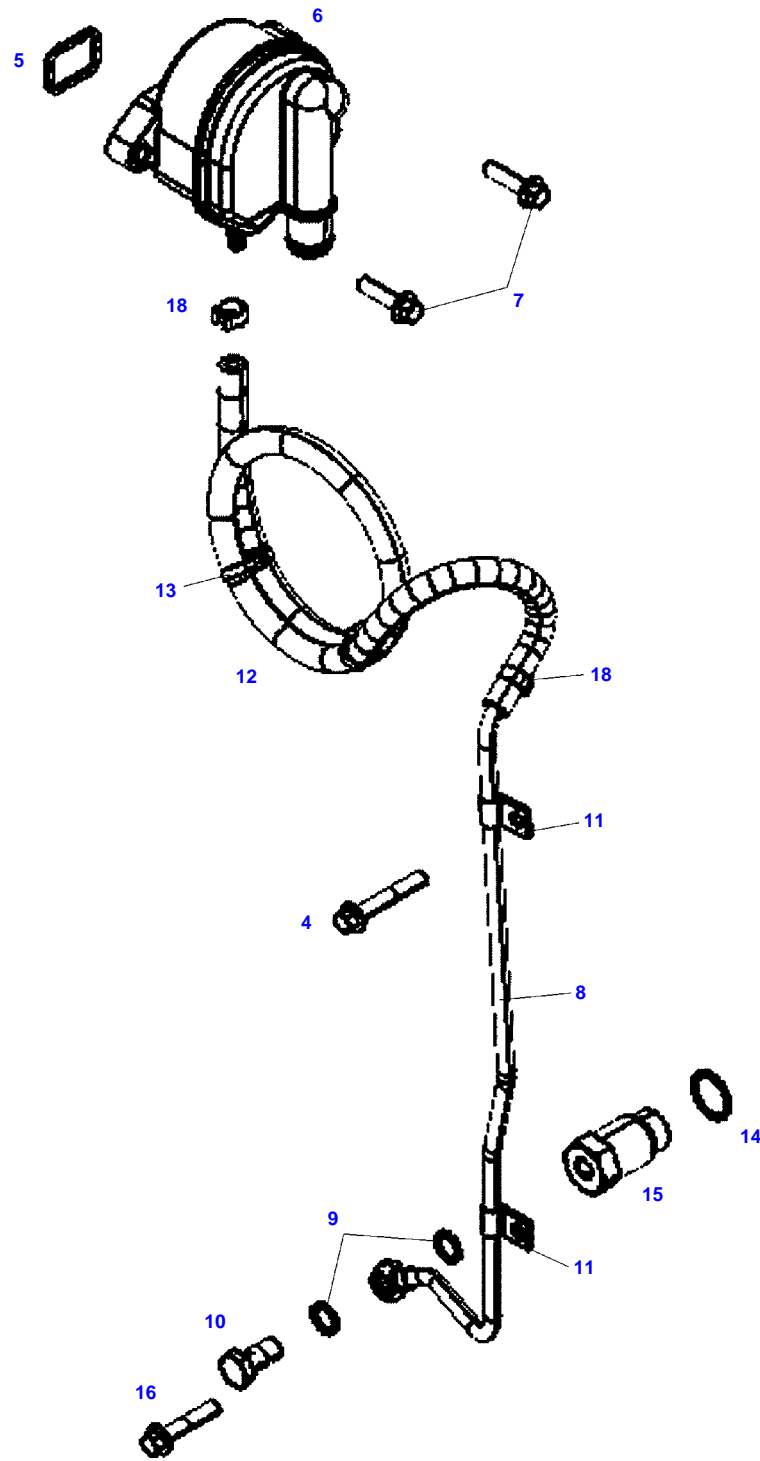

051219

ENGINE BEARINGS

Item	Part Number	Qty	Description Comments	Technical Specification
1	72423991	4	ENGINE MOUNT	
2	72318110	4	DISC	
3	72315563	3	HEXAGONAL HEAD BOLT	DIN 931 M12X80-8.8A3L
5	72614203	1	SCREW	DIN 939 M12X70-8.8 A3L
6	72313276	1	NUT	DIN 934 M12-8A3L

035317

Fendt

FENDT 720NA S4 (741/00101-06000) (WAM741XXX00F06001-99999)

F741105

TRANSMITTER

Page01-0016

Item	Part Number	Qty	Description Comments	Technical Specification
			ENGINE SPEED FASTENINGS	
1	72315460	1	SOCKET HEAD BOLT	DIN 912 M6X16-8.8

F060828

CRANKCASE BREATHER

Item	Part Number	Qty	Description Comments	Technical Specification
4	72325453	1	HEXAGONAL HEAD BOLT	
5	72455795	1	SEAL	
6	72437250	1	BREATHER ><5	
7	72325293	2	HEXAGONAL HEAD BOLT M8X30	M8X30
8	72615422	1	OIL RETURN LINE ><9-13	
9	72439873	2	SEALING WASHER	
10	72323517	1	BANJO BOLT	
11	72425772	2	PIPE CLAMP	
12	72479423	1	RUBBER HOSE	
13	72416001	2	RETAINING STRAP	
14	72439874	1	SEALING WASHER	
15	72425770	1	LOCK VALVE	
16	72325457	1	HEXAGONAL HEAD BOLT M8X40	
18	72479013	2	HOSE CLIP	

FENDT 720NA S4 (741/00101-06000) (WAM741XXX00F06001-99999)
F51217

051217

Item	Part Number	Qty	Description Comments	Technical Specification
BREATHER TUBE				
1	72648984	1	HOSE	
2	72311167	3	HOSE CLIP	
4	72488959	1	CLIP	SCHLAUCH POM
6	72455520	1	ADAPTER	
7	72455795	1	SEAL	
8	72648983	1	HOSE	
9	72437633	1	CONNECTING FLANGE	
10	72613957	1	BRACKET	
12	72613956	1	BRACKET	
15	72315665	1	HEXAGONAL HEAD BOLT	DIN 933 M8X45-8.8A3L
16	72315650	1	HEXAGONAL HEAD BOLT	DIN 933 M8 X 20-8.8A3L
17	72315053	8	SPLIT WASHER	FWN 65208-8-A3L
18	72315642	4	HEXAGONAL HEAD BOLT	DIN 933 M8 X 16-8.8A3L
20	72315478	2	SOCKET HEAD BOLT	DIN 912 M8X35-8.8