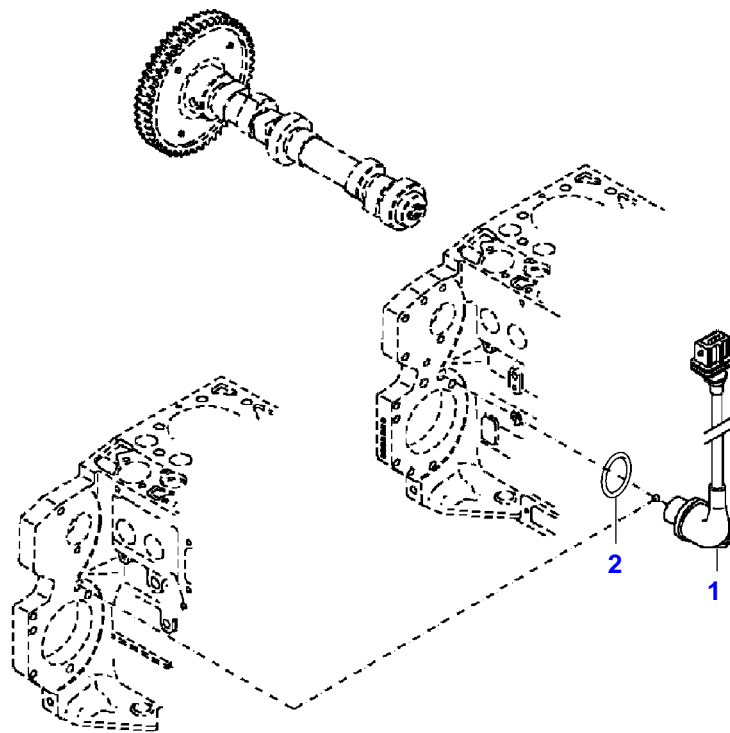

051220

Fendt

FENDT 720NA S4 (741/00101-06000) (WAM741XXX00F06001-99999)

F741105

ENGINE MOUNTINGS

Page01-0013

Item	Part Number	Qty	Description Comments	Technical Specification
1	72600590	1	ENGINE SUSPENSION	LI
3	72613694	1	ENGINE SUSPENSION	R
5	72374294	2	HEXAGONAL HEAD BOLT	DIN 931-M16X85 GWA-10.9
6	72418408	2	HEXAGONAL HEAD BOLT	DIN 933 M16X40 GWA-10.9

051219

ENGINE BEARINGS

Item	Part Number	Qty	Description Comments	Technical Specification
1	72423991	4	ENGINE MOUNT	
2	72318110	4	DISC	
3	72315563	3	HEXAGONAL HEAD BOLT	DIN 931 M12X80-8.8A3L
5	72614203	1	SCREW	DIN 939 M12X70-8.8 A3L
6	72313276	1	NUT	DIN 934 M12-8A3L