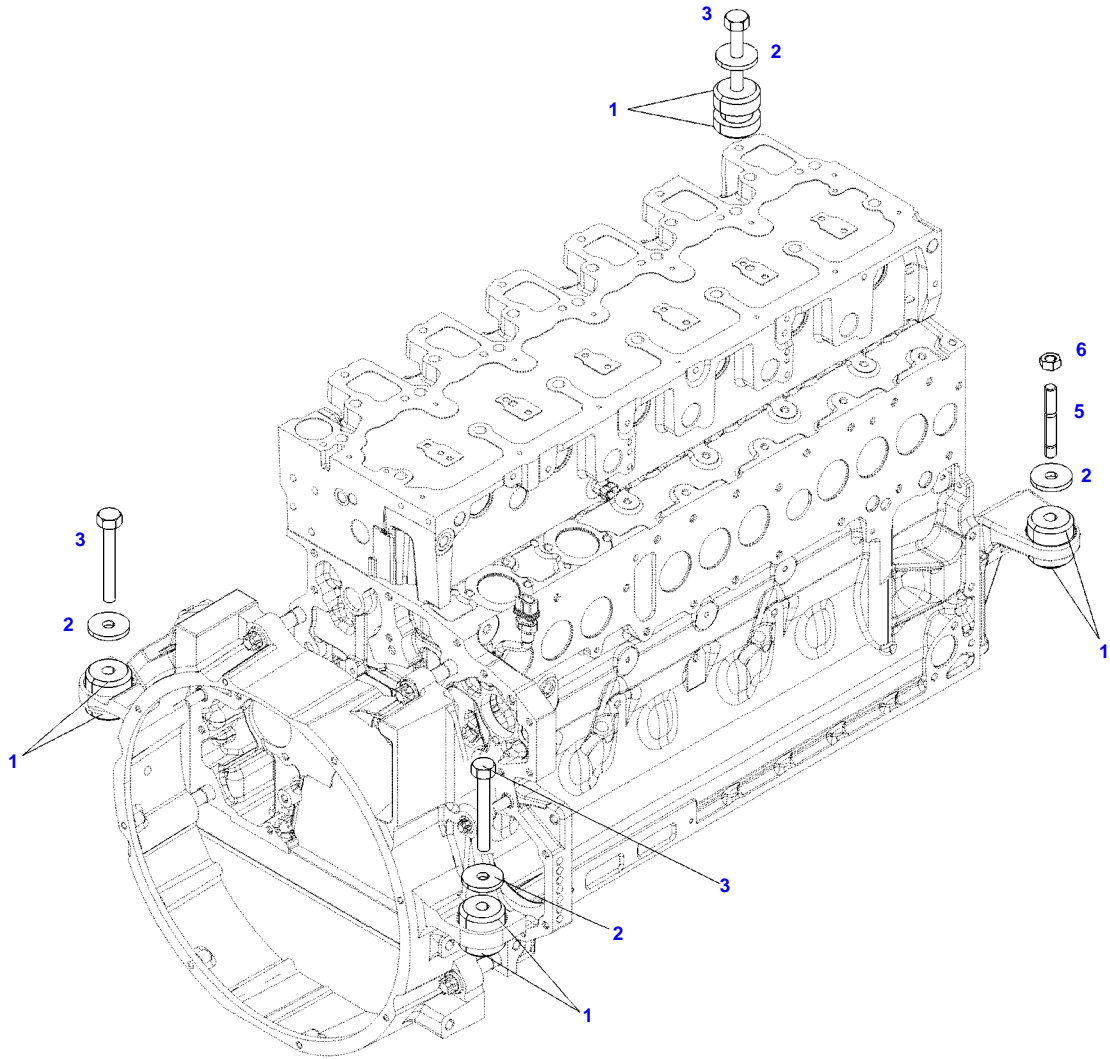

051220

Fendt

FENDT 720NA S4 (741/00101-06000) (WAM741XXX00F06001-99999)

F741105

ENGINE MOUNTINGS

Page01-0013

Item	Part Number	Qty	Description Comments	Technical Specification
1	72600590	1	ENGINE SUSPENSION	LI
3	72613694	1	ENGINE SUSPENSION	R
5	72374294	2	HEXAGONAL HEAD BOLT	DIN 931-M16X85 GWA-10.9
6	72418408	2	HEXAGONAL HEAD BOLT	DIN 933 M16X40 GWA-10.9

051219

ENGINE BEARINGS

Item	Part Number	Qty	Description Comments	Technical Specification
1	72423991	4	ENGINE MOUNT	
2	72318110	4	DISC	
3	72315563	3	HEXAGONAL HEAD BOLT	DIN 931 M12X80-8.8A3L
5	72614203	1	SCREW	DIN 939 M12X70-8.8 A3L
6	72313276	1	NUT	DIN 934 M12-8A3L