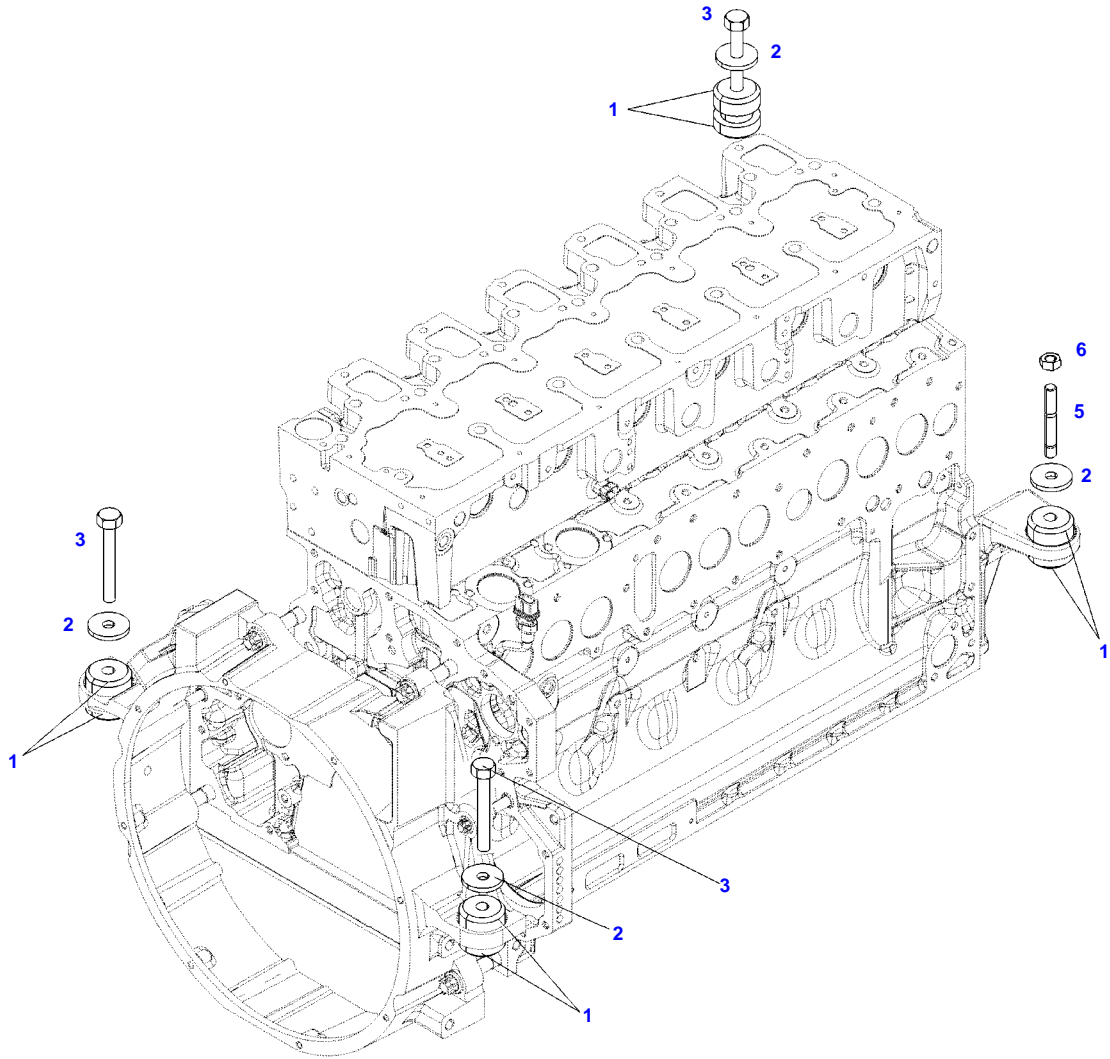

051220

Fendt

FENDT 724 S4 (NON SCR) (743/01001-06000) (WAM743XXX00F06001-99999)

F743003

ENGINE MOUNTINGS

Page01-0013

Item	Part Number	Qty	Description Comments	Technical Specification
1	416200010070	1	ENGINE SUSPENSION	LI
3	743200011011	1	ENGINE SUSPENSION	R
5	X486546406000	2	HEXAGONAL HEAD BOLT	DIN 931-M16X85 GWA-10.9
6	X487545200000	2	HEXAGONAL HEAD BOLT	DIN 933 M16X40 GWA-10.9