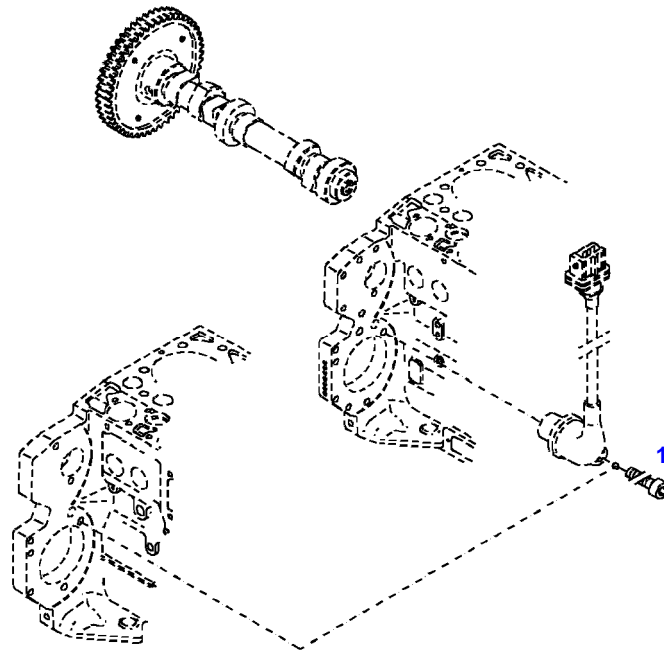

035317

Fendt

FENDT 724 S4 (NON SCR) (743/01001-06000) (WAM743XXX00F06001-99999)

F743003

TRANSMITTER

Page01-0016

Item	Part Number	Qty	Description Comments	Technical Specification
			ENGINE SPEED FASTENINGS	
1	X485004405000	1	SOCKET HEAD BOLT	DIN 912 M6X16-8.8