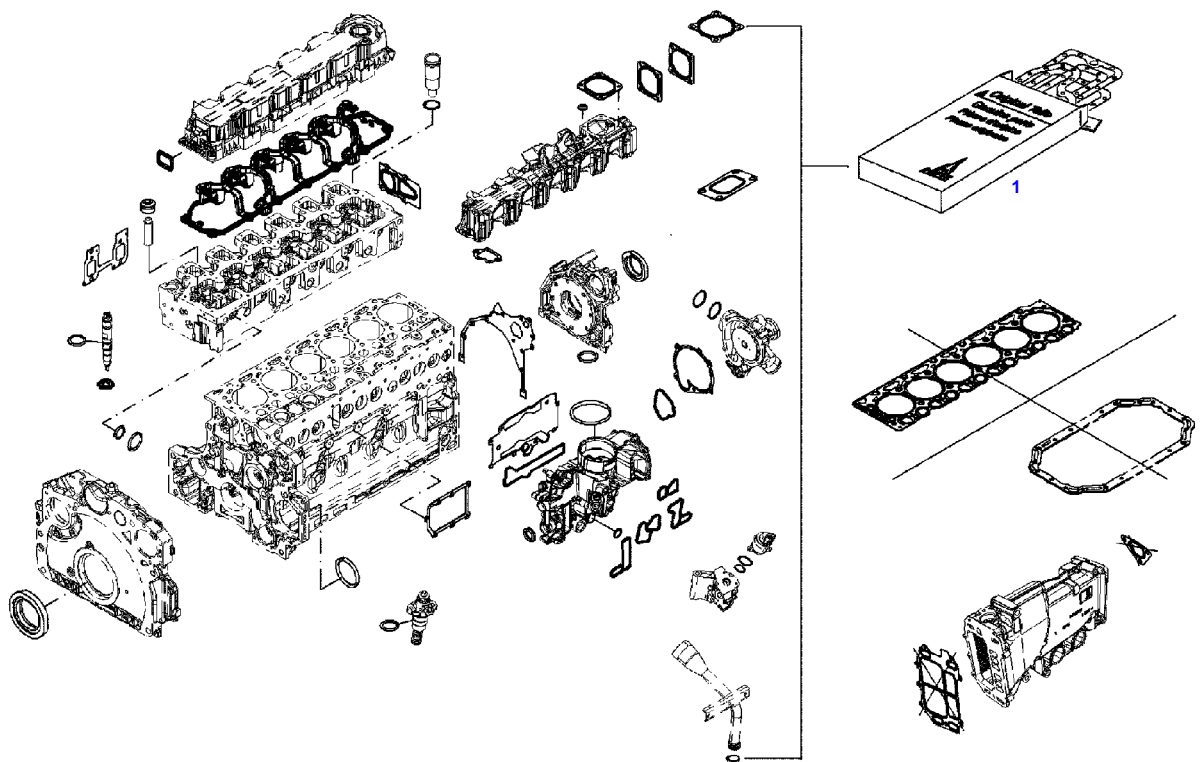

Item	Part Number	Qty	Description Comments	Technical Specification
			BLANKING PARTS FROM ENGINE S/N 12163344	
2	F954200210410	1	PLUG SCREW NOT NEEDED WITH AIR BRAKE	
3	F731200060160	1	SEALING WASHER NOT NEEDED WITH AIR BRAKE	DIN7603-14X18-CU-VERZ
4	F438200210380	1	COVER NOT NEEDED WITH AIR BRAKE	
6	F438200210220	2	HEXAGONAL HEAD BOLT	M10X16

051161