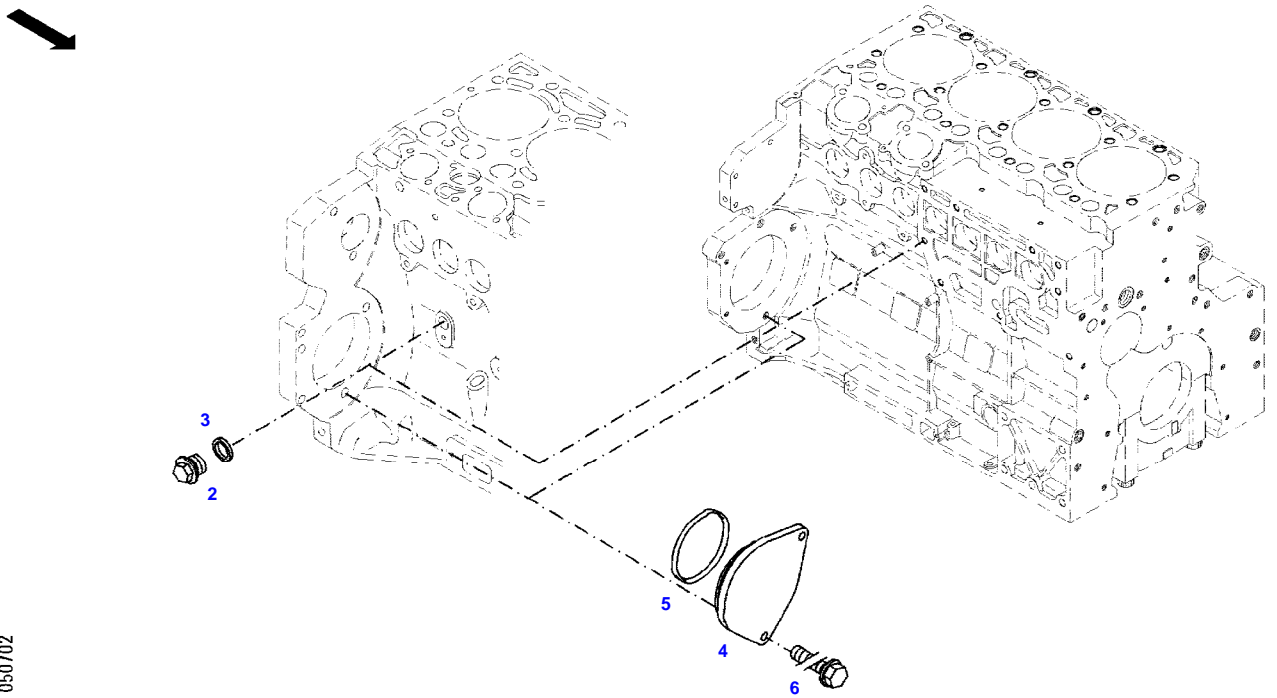

050702

Item	Part Number	Qty	Description Comments	Technical Specification
BLANKING PARTS				
2	X494203800000	1	PLUG NOT NEEDED WITH AIR BRAKE	DIN 7604 AM14X1,5-A3L
3	F731200060160	1	SEALING WASHER NOT NEEDED WITH AIR BRAKE	DIN7603-14X18-CU-VERZ
4	F412201210020	1	COVER NOT NEEDED WITH AIR BRAKE	
5	F716201210090	1	SEAL 96X4MM NOT NEEDED WITH AIR BRAKE	
6	F339900040220	1	HEXAGONAL HEAD BOLT NOT NEEDED WITH AIR BRAKE UP TO 2017-08	M10X20
	F438200210220	1	HEXAGONAL HEAD BOLT NOT NEEDED WITH AIR BRAKE FROM 2017-09	M10X16