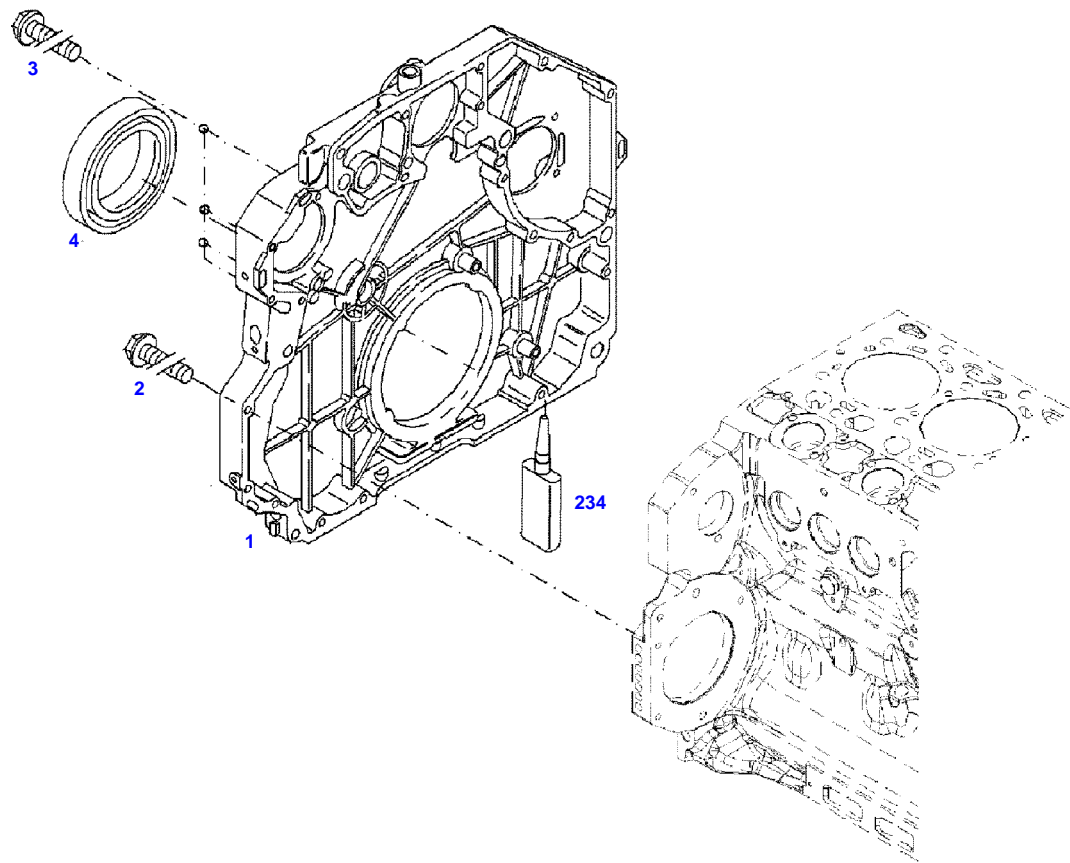

Fendt

FENDT 724 S4 (NON SCR) (743/01001-06000) (WAM743XXX00F06001-99999)

F743003

TRANSMITTER

Page01-0022

Item	Part Number	Qty	Description Comments
			ENGINE SPEED EDC FASTENINGS
1	F149200090100	2	RETAINING STRAP
2	F731200210170	1	RETAINING STRAP
3	F946900040050	1	RETAINING STRAP
4	F339900040110	1	RETAINING STRAP
5	F842900040290	1	PLASTIC CLIP

F060471