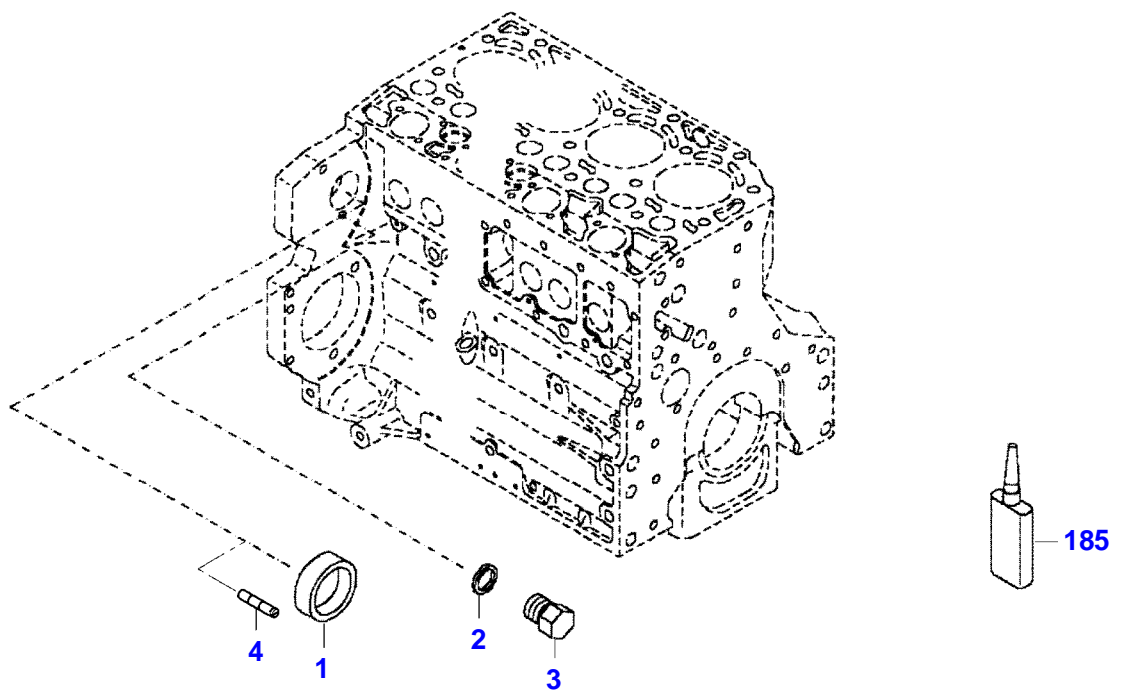

F061603

Item	Part Number	Qty	Description Comments	Technical Specification
			ENGINE	
			<-- 11922235 --> 12299950	
1	F743200210170	1	CRANKCASE	
2	F716201210030	14	HEXAGONAL HEAD BOLT	
3	F395200210040	14	ADAPTER BUSH	
4	F743200210190	1	DISCHARGE VALVE	
5	F731200060160	3	SEALING WASHER	DIN7603-14X18-CU-VERZ
6	F731200210190	1	SEALING WASHER	
7	F731200210150	1	PLUG SCREW	
8	F717200210040	1	SCREW	M14X1,5
9	F001200210030	1	LOCKING PLUG	
10	ACP0152940	6	FEMALE BEARING	
11	ACP0152930	1	FEMALE BEARING	
12	F119200210070	9	CORE HOLE PLUG	
13	F119200210080	6	CORE HOLE PLUG	
14	X494203800000	3	PLUG	DIN 7604 AM14X1,5-A3L
15	X483800800000	1	PLUG SCREW	DIN 908 M14X1,5-ST
17				
			NOT AVAILABLE IN SINGLE PARTS	
185	F716201210220	1	SAFE.LOCK AGENT	

F061603

Item	Part Number	Qty	Description Comments	Technical Specification
			FROM ENGINE S/N 12299951	
1	F743200210170	1	CRANKCASE	
2	F716201210030	14	HEXAGONAL HEAD BOLT	
3	F395200210040	14	ADAPTER BUSH	
4	F743200210190	1	DISCHARGE VALVE	
5	F731200060160	3	SEALING WASHER	DIN7603-14X18-CU-VERZ
6	F731200210190	1	SEALING WASHER	
7	F731200210150	1	PLUG SCREW	
8	F717200210040	1	SCREW	M14X1,5
9	F001200210030	1	LOCKING PLUG	
10	ACP0152940	6	FEMALE BEARING	
11	ACP0152930	1	FEMALE BEARING	
12	F119200210070	9	CORE HOLE PLUG	
13	F119200210080	6	CORE HOLE PLUG	
14	X494203800000	3	PLUG	DIN 7604 AM14X1,5-A3L
15	X483800800000	1	PLUG SCREW	DIN 908 M14X1,5-ST
17			NOT AVAILABLE IN SINGLE PARTS	
185	F716201210220	1	SAFE.LOCK AGENT	