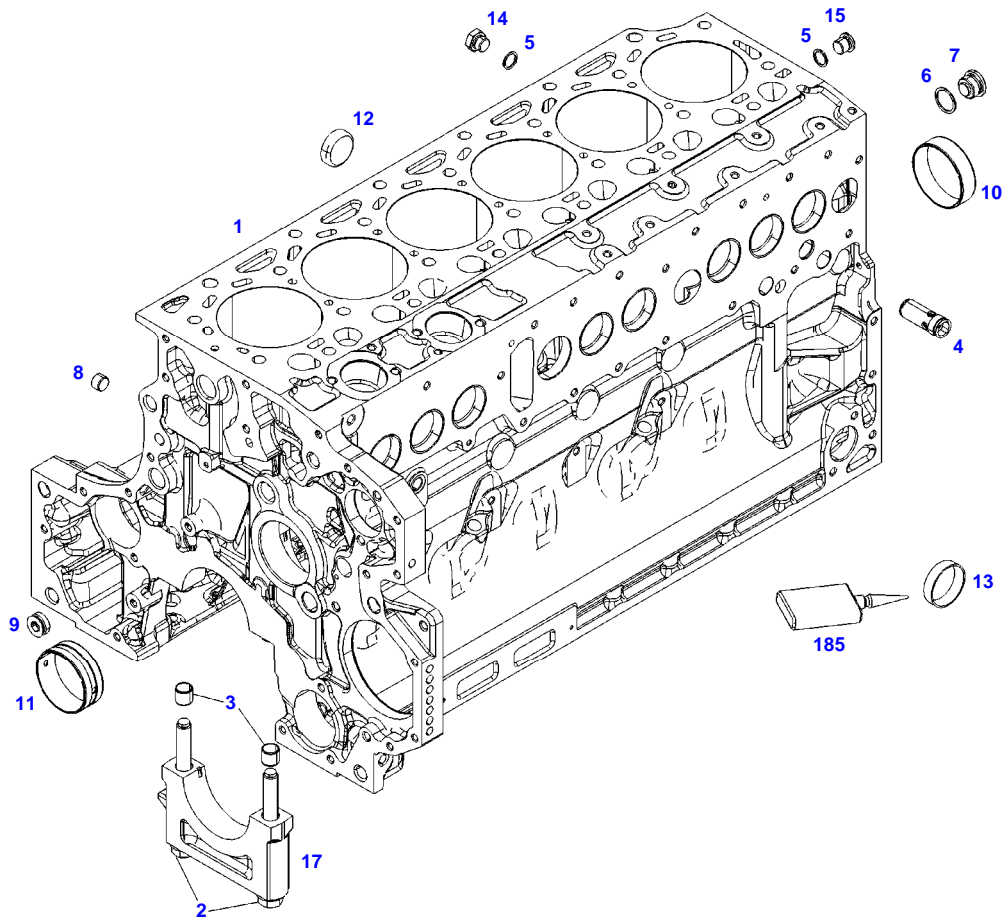

TABLE OF CONTENT

Page Number	Page Title	Page Reference
01-000-TOC	ENGINE, FUEL AND EXHAUST SYSTEM	01-000-TOC
02-000-TOC	AXLES	02-000-TOC
03-000-TOC	STEERING SYSTEM	03-000-TOC
04-000-TOC	DRIVE TRAIN SYSTEM	04-000-TOC
05-000-TOC	COMPRESSED AIR SYSTEM	05-000-TOC
06-000-TOC	HYDRAULIC SYSTEM	06-000-TOC
07-000-TOC	ELECTRICAL SYSTEM	07-000-TOC
08-000-TOC	CAB	08-000-TOC
09-000-TOC	AIR CONDITIONING AND HEATING SYSTEM	09-000-TOC
10-000-TOC	CHASSIS	10-000-TOC
11-000-TOC	WHEELS	11-000-TOC
12-000-TOC	IMPLEMENT LIFT SYSTEM FRONT	12-000-TOC
13-000-TOC	IMPLEMENT LIFT SYSTEM REAR	13-000-TOC
14-000-TOC	LINKAGE	14-000-TOC
15-000-TOC	FRONT/REAR LOADERS	15-000-TOC
16-000-TOC	PRECISION FARMING SYSTEMS	16-000-TOC
17-000-TOC	ACCESSORIES	17-000-TOC

F061603

Item	Part Number	Qty	Description Comments	Technical Specification
			ENGINE	
			<-- 11922235 --> 12299950	
1	F743200210170	1	CRANKCASE	
2	F716201210030	14	HEXAGONAL HEAD BOLT	
3	F395200210040	14	ADAPTER BUSH	
4	F743200210190	1	DISCHARGE VALVE	
5	F731200060160	3	SEALING WASHER	DIN7603-14X18-CU-VERZ
6	F731200210190	1	SEALING WASHER	
7	F731200210150	1	PLUG SCREW	
8	F717200210040	1	SCREW	M14X1,5
9	F001200210030	1	LOCKING PLUG	
10	ACP0152940	6	FEMALE BEARING	
11	ACP0152930	1	FEMALE BEARING	
12	F119200210070	9	CORE HOLE PLUG	
13	F119200210080	6	CORE HOLE PLUG	
14	X494203800000	3	PLUG	DIN 7604 AM14X1,5-A3L
15	X483800800000	1	PLUG SCREW	DIN 908 M14X1,5-ST
17				
			NOT AVAILABLE IN SINGLE PARTS	
185	F716201210220	1	SAFE.LOCK AGENT	