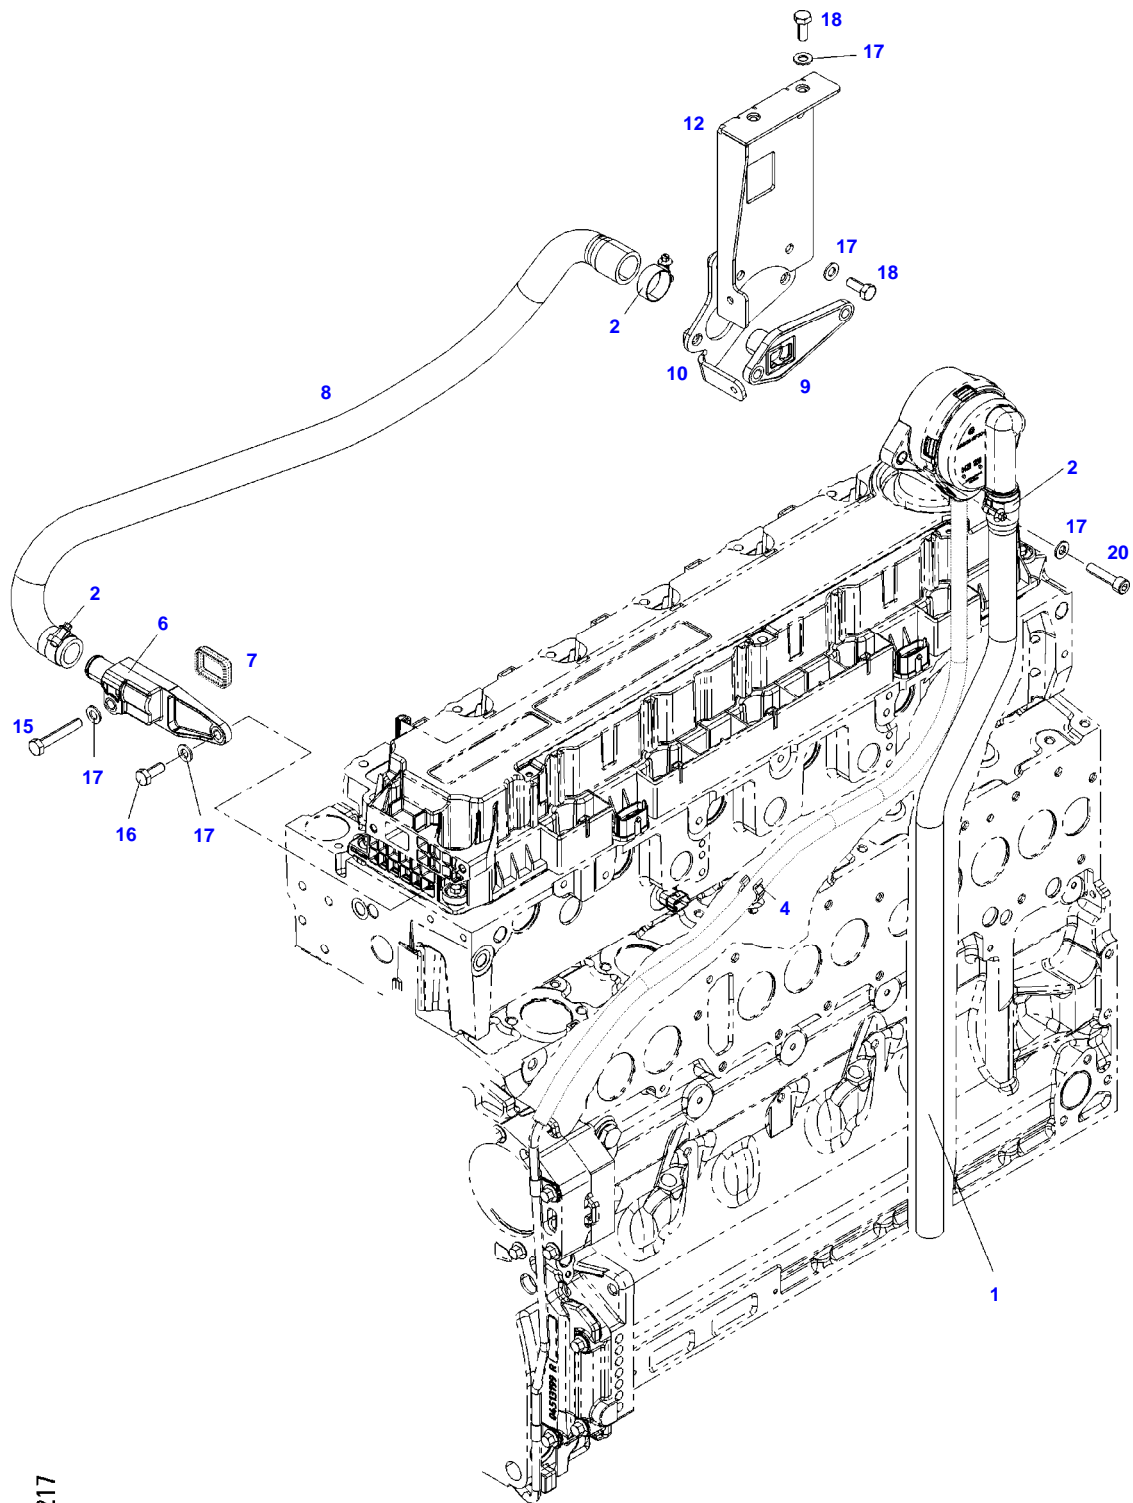

051217

Item	Part Number	Qty	Description Comments	Technical Specification
BREATHER TUBE				
1	743200011031	1	HOSE	
2	X458651300000	3	HOSE CLIP	
4	X668465900000	1	CLIP	SCHLAUCH POM
6	H725200010031	1	ADAPTER	
7	725200010251	1	SEAL	
8	743200011022	1	HOSE	
9	H725200010040	1	CONNECTING FLANGE	
10	H743200011041	1	BRACKET	
12	H743200011030	1	BRACKET	
15	X487528441000	1	HEXAGONAL HEAD BOLT	DIN 933 M8X45-8.8A3L
16	X487527741000	1	HEXAGONAL HEAD BOLT	DIN 933 M8 X 20-8.8A3L
17	X520803901000	8	SPLIT WASHER	FWN 65208-8-A3L
18	X487526841000	4	HEXAGONAL HEAD BOLT	DIN 933 M8 X 16-8.8A3L
20	X485007705000	2	SOCKET HEAD BOLT	DIN 912 M8X35-8.8