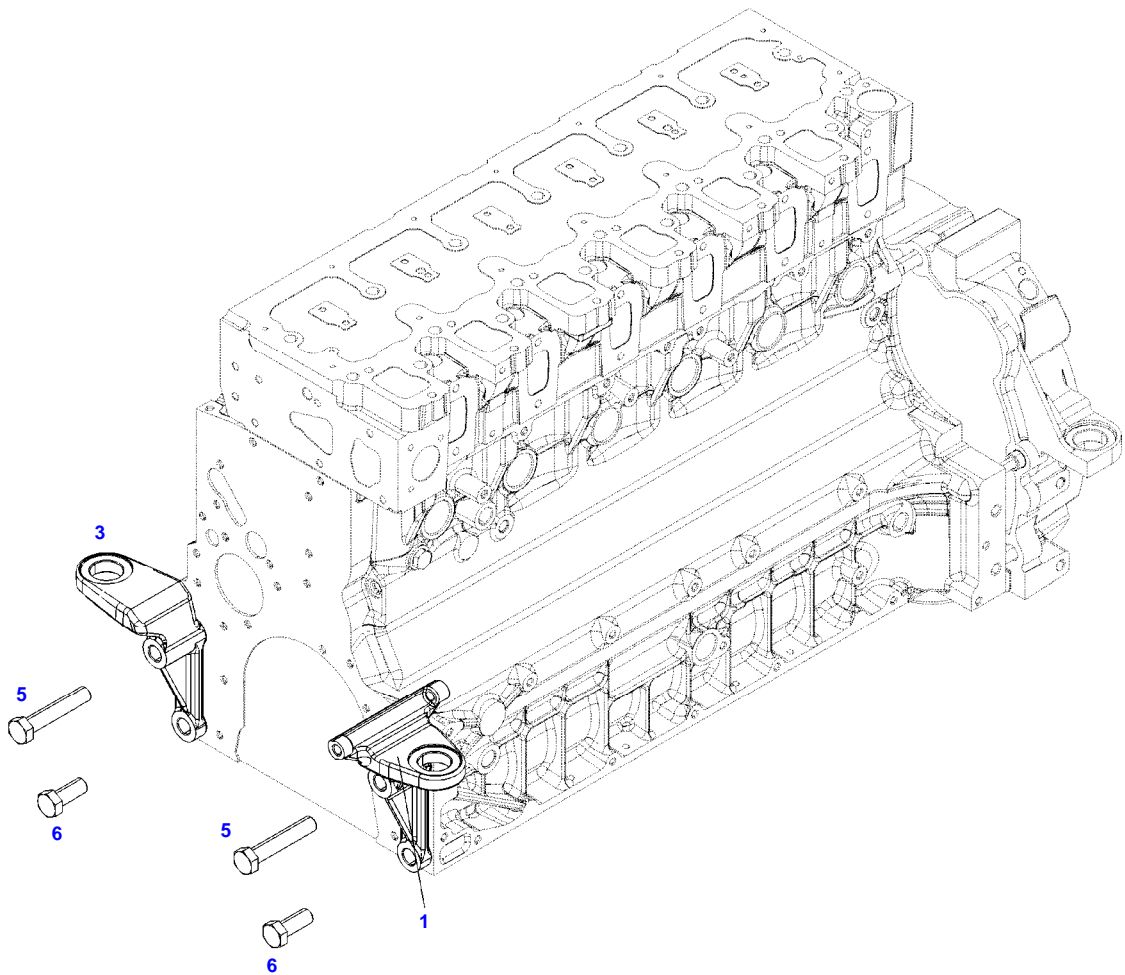

051220

Fendt

FENDT 724 S4 (NON SCR) (743/01001-06000) (WAM743XXX00F06001-99999)

F743003

ENGINE MOUNTINGS

Page01-0013

Item	Part Number	Qty	Description Comments	Technical Specification
1	416200010070	1	ENGINE SUSPENSION	LI
3	743200011011	1	ENGINE SUSPENSION	R
5	X486546406000	2	HEXAGONAL HEAD BOLT	DIN 931-M16X85 GWA-10.9
6	X487545200000	2	HEXAGONAL HEAD BOLT	DIN 933 M16X40 GWA-10.9