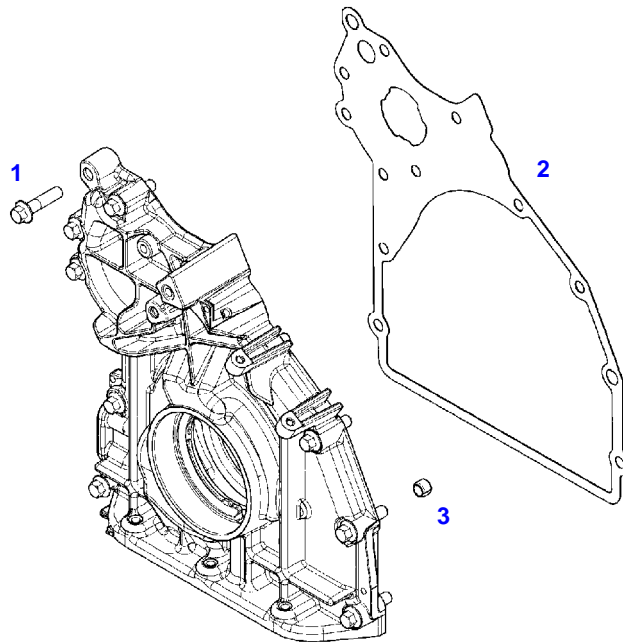

041243

Fendt

FENDT 724 S4 (NON SCR) (743/01001-06000) (WAM743XXX00F06001-99999)

F743003

FRONT COVER

Page01-0020

Item	Part Number	Qty	Description Comments	Technical Specification
FASTENINGS				
1	F416200210030	12	HEXAGONAL HEAD BOLT M8X35	M8X35
2	F836200210300	1	SEAL	
3	F119200210340	1	TENSIONER BUSH