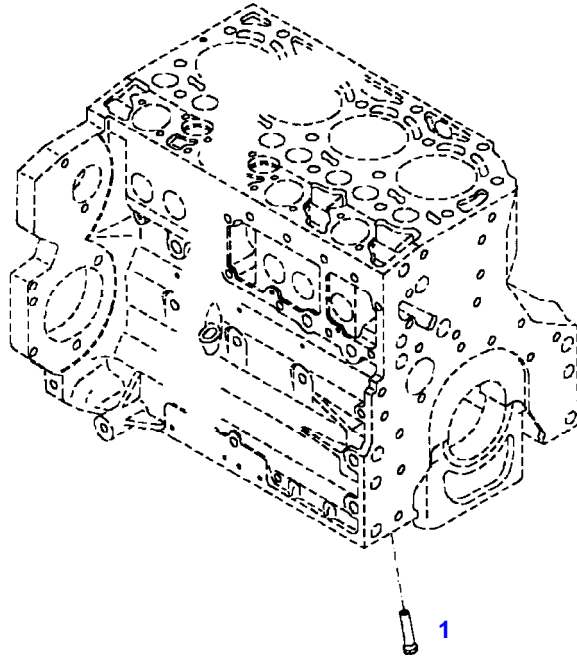

F061603

Item	Part Number	Qty	Description Comments	Technical Specification
			FROM ENGINE S/N 12299951	
1	F743200210170	1	CRANKCASE	
2	F716201210030	14	HEXAGONAL HEAD BOLT	
3	F395200210040	14	ADAPTER BUSH	
4	F743200210190	1	DISCHARGE VALVE	
5	F731200060160	3	SEALING WASHER	DIN7603-14X18-CU-VERZ
6	F731200210190	1	SEALING WASHER	
7	F731200210150	1	PLUG SCREW	
8	F717200210040	1	SCREW	M14X1,5
9	F001200210030	1	LOCKING PLUG	
10	ACP0152940	6	FEMALE BEARING	
11	ACP0152930	1	FEMALE BEARING	
12	F119200210070	9	CORE HOLE PLUG	
13	F119200210080	6	CORE HOLE PLUG	
14	X494203800000	3	PLUG	DIN 7604 AM14X1,5-A3L
15	X483800800000	1	PLUG SCREW	DIN 908 M14X1,5-ST
17			NOT AVAILABLE IN SINGLE PARTS	
185	F716201210220	1	SAFE.LOCK AGENT	

432327-M-1

Item	Part Number	Qty	Description Comments	Technical Specification
BLANKING PARTS				
1	F416200210110	1	CORE HOLE PLUG UP TO ENGINE NUMBER 11981720	
	F842201210130	1	CAP COVER FROM ENGINE S/N 11981721	
2	X540002478000	2	SEALING WASHER	DIN 7603 A10X13,5-CU
3	F100001215567	2	PLUG	
4	F438200210170	2	THREADED PIN UP TO ENGINE S/N 12473740	
	F438200210390	2	PLUG SCREW STARTING FROM ENGINE SERIAL NUMBER 12473741	
185	F119200210850	1	SAFE.LOCK AGENT UP TO ENGINE NUMBER 11981720	
	F339202710350	1	INSTALLATION AIDS FROM ENGINE S/N 11981721	