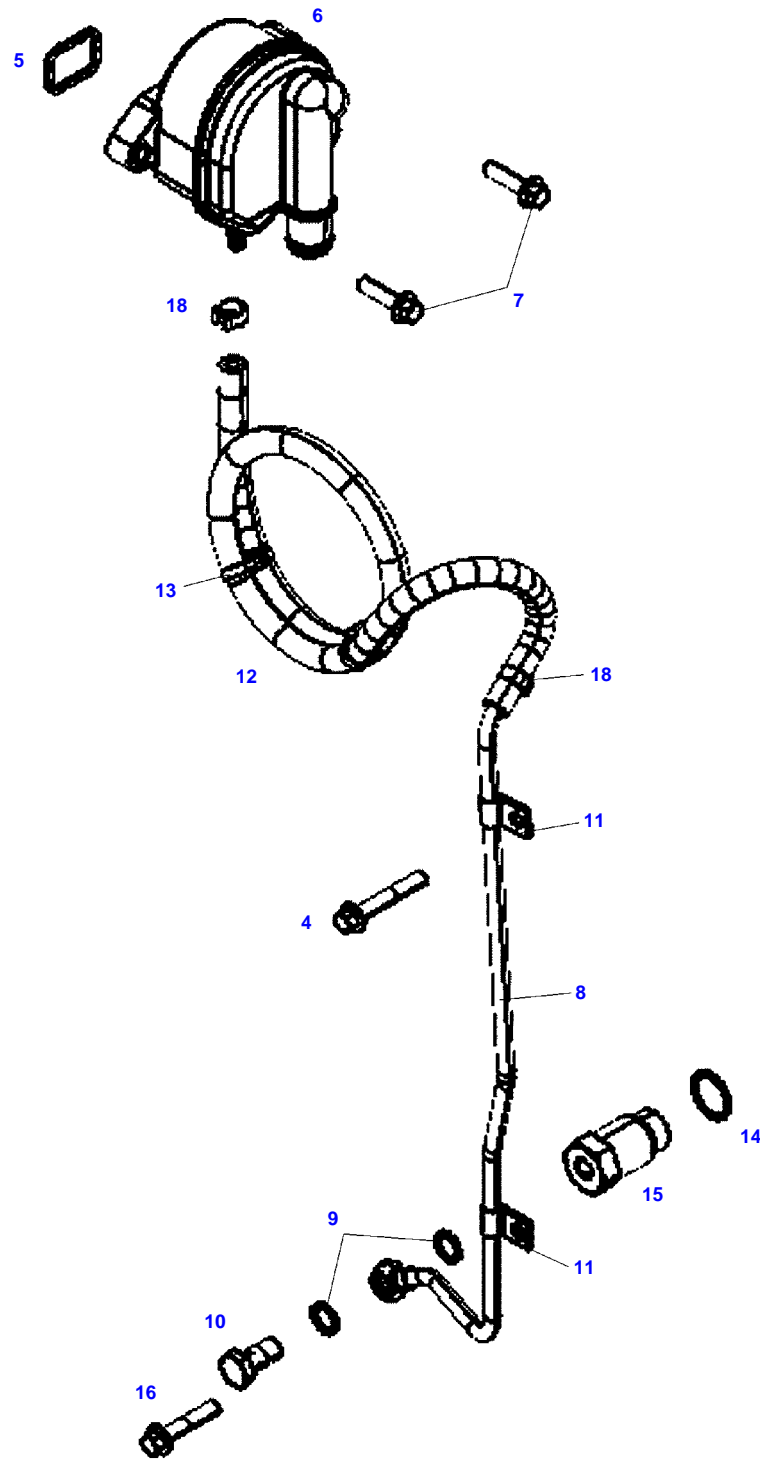

F060828

CRANKCASE BREATHER

Item	Part Number	Qty	Description Comments	Technical Specification
4	F119200510110	1	HEXAGONAL HEAD BOLT	
5	725200010251	1	SEAL	
6	F339202210280	1	BREATHER ><5	
7	F119200090080	2	HEXAGONAL HEAD BOLT M8X30	M8X30
8	F743200210050	1	OIL RETURN LINE ><9-13	
9	F731200210180	2	SEALING WASHER	
10	F100001119241	1	BANJO BOLT	
11	F716201210630	2	PIPE CLAMP	
12	F836200210050	1	RUBBER HOSE	
13	F149200090100	2	RETAINING STRAP	
14	F731200210190	1	SEALING WASHER	
15	F716201210610	1	LOCK VALVE	
16	F119200510150	1	HEXAGONAL HEAD BOLT M8X40	
18	F731200210200	2	HOSE CLIP