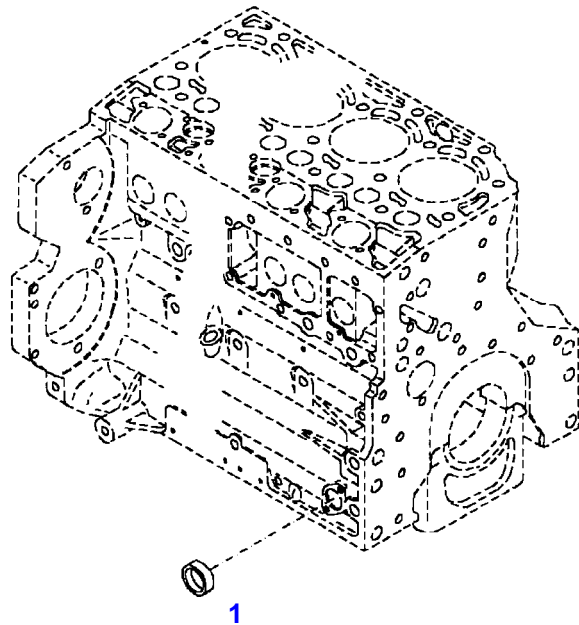

F061603

Item	Part Number	Qty	Description Comments	Technical Specification
			FROM ENGINE S/N 12299951	
1	F743200210170	1	CRANKCASE	
2	F716201210030	14	HEXAGONAL HEAD BOLT	
3	F395200210040	14	ADAPTER BUSH	
4	F743200210190	1	DISCHARGE VALVE	
5	F731200060160	3	SEALING WASHER	DIN7603-14X18-CU-VERZ
6	F731200210190	1	SEALING WASHER	
7	F731200210150	1	PLUG SCREW	
8	F717200210040	1	SCREW	M14X1,5
9	F001200210030	1	LOCKING PLUG	
10	ACP0152940	6	FEMALE BEARING	
11	ACP0152930	1	FEMALE BEARING	
12	F119200210070	9	CORE HOLE PLUG	
13	F119200210080	6	CORE HOLE PLUG	
14	X494203800000	3	PLUG	DIN 7604 AM14X1,5-A3L
15	X483800800000	1	PLUG SCREW	DIN 908 M14X1,5-ST
17			NOT AVAILABLE IN SINGLE PARTS	
185	F716201210220	1	SAFE.LOCK AGENT	

432327-M-1

Item	Part Number	Qty	Description Comments	Technical Specification
BLANKING PARTS				
1	F416200210110	1	CORE HOLE PLUG UP TO ENGINE NUMBER 11981720	
	F842201210130	1	CAP COVER FROM ENGINE S/N 11981721	
2	X540002478000	2	SEALING WASHER	DIN 7603 A10X13,5-CU
3	F100001215567	2	PLUG	
4	F438200210170	2	THREADED PIN UP TO ENGINE S/N 12473740	
	F438200210390	2	PLUG SCREW STARTING FROM ENGINE SERIAL NUMBER 12473741	
185	F119200210850	1	SAFE.LOCK AGENT UP TO ENGINE NUMBER 11981720	
	F339202710350	1	INSTALLATION AIDS FROM ENGINE S/N 11981721	

7600E0

Fendt

FENDT 724 S4 (NON SCR) (743/01001-06000) (WAM743XXX00F06001-99999)

F743003

CRANKCASE

Page01-0008

Item	Part Number	Qty	Description Comments
			PISTON COOL.NOZZLE
1	F716201210070	6	PISTON COOLING JET

040194

Item	Part Number	Qty	Description Comments
			LOCKING PLUG
1	F119200210080	1	CORE HOLE PLUG UP TO ENGINE NUMBER 11981720
	F842201210140	1	CAP COVER FROM ENGINE S/N 11981721
185	F119200210850	1	SAFE.LOCK AGENT UP TO ENGINE NUMBER 11981720
	F339202710350	1	INSTALLATION AIDS FROM ENGINE S/N 11981721