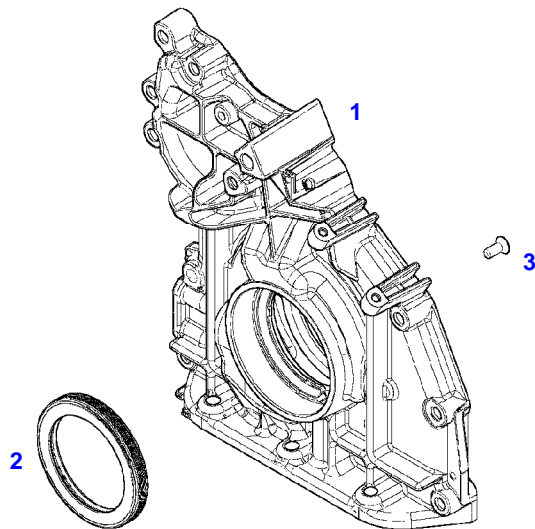

F060828

CRANKCASE BREATHER

Item	Part Number	Qty	Description Comments	Technical Specification
4	F119200510110	1	HEXAGONAL HEAD BOLT	
5	725200010251	1	SEAL	
6	F339202210280	1	BREATHER ><5	
7	F119200090080	2	HEXAGONAL HEAD BOLT M8X30	M8X30
8	F743200210050	1	OIL RETURN LINE ><9-13	
9	F731200210180	2	SEALING WASHER	
10	F100001119241	1	BANJO BOLT	
11	F716201210630	2	PIPE CLAMP	
12	F836200210050	1	RUBBER HOSE	
13	F149200090100	2	RETAINING STRAP	
14	F731200210190	1	SEALING WASHER	
15	F716201210610	1	LOCK VALVE	
16	F119200510150	1	HEXAGONAL HEAD BOLT M8X40	
18	F731200210200	2	HOSE CLIP	

051217

Item	Part Number	Qty	Description Comments	Technical Specification
BREATHER TUBE				
1	743200011031	1	HOSE	
2	X458651300000	3	HOSE CLIP	
4	X668465900000	1	CLIP	SCHLAUCH POM
6	H725200010031	1	ADAPTER	
7	725200010251	1	SEAL	
8	743200011022	1	HOSE	
9	H725200010040	1	CONNECTING FLANGE	
10	H743200011041	1	BRACKET	
12	H743200011030	1	BRACKET	
15	X487528441000	1	HEXAGONAL HEAD BOLT	DIN 933 M8X45-8.8A3L
16	X487527741000	1	HEXAGONAL HEAD BOLT	DIN 933 M8 X 20-8.8A3L
17	X520803901000	8	SPLIT WASHER	FWN 65208-8-A3L
18	X487526841000	4	HEXAGONAL HEAD BOLT	DIN 933 M8 X 16-8.8A3L
20	X485007705000	2	SOCKET HEAD BOLT	DIN 912 M8X35-8.8