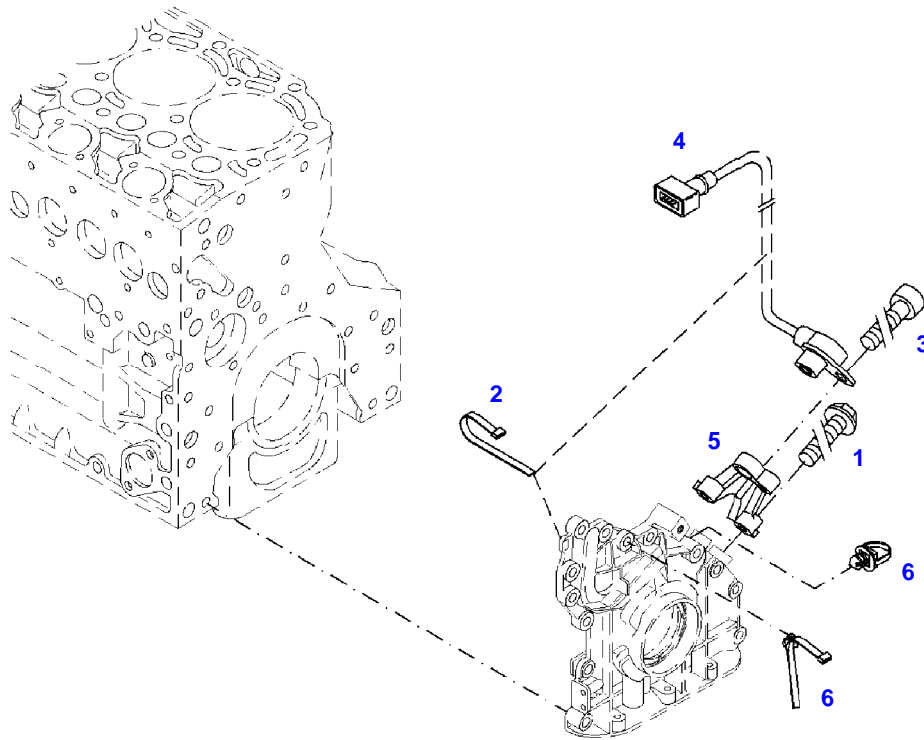

041243

Fendt

FENDT 724 S4 (NON SCR) (743/01001-06000) (WAM743XXX00F06001-99999)

F743003

FRONT COVER

Page01-0020

Item	Part Number	Qty	Description Comments	Technical Specification
FASTENINGS				
1	F416200210030	12	HEXAGONAL HEAD BOLT M8X35	M8X35
2	F836200210300	1	SEAL	
3	F119200210340	1	TENSIONER BUSH	