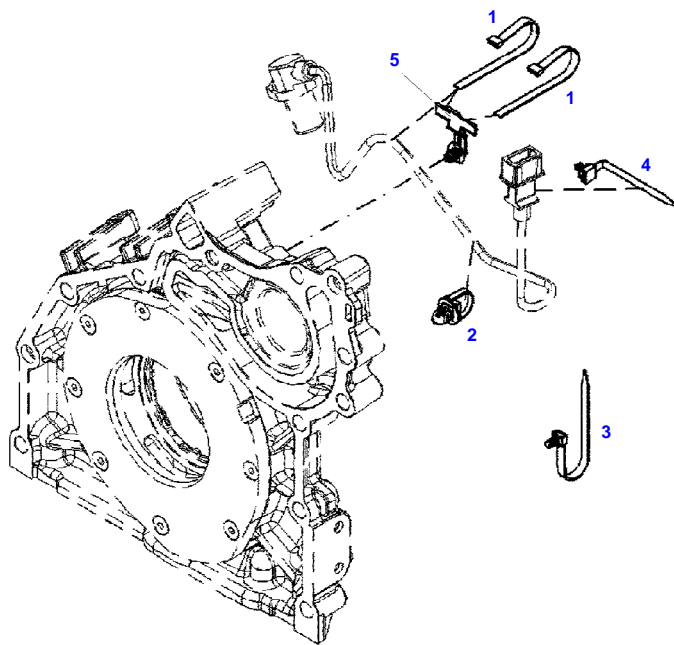

041001

Fendt

FENDT 724 S4 (NON SCR) (743/01001-06000) (WAM743XXX00F06001-99999)

F743003

TRANSMITTER

Page01-0021

Item	Part Number	Qty	Description Comments	Technical Specification
			ENGINE SPEED EDC	
1	F339202210170	2	HEXAGONAL HEAD BOLT M6X30	
2	F149200090100	3	RETAINING STRAP	
3	X485004405000	1	SOCKET HEAD BOLT	DIN 912 M6X16-8.8
4	F339202210180	1	TRANSMITTER ENGINE SPEED EDC	
5	F731200210250	1	RETAINER	
6	F731200210170	2	RETAINING STRAP	