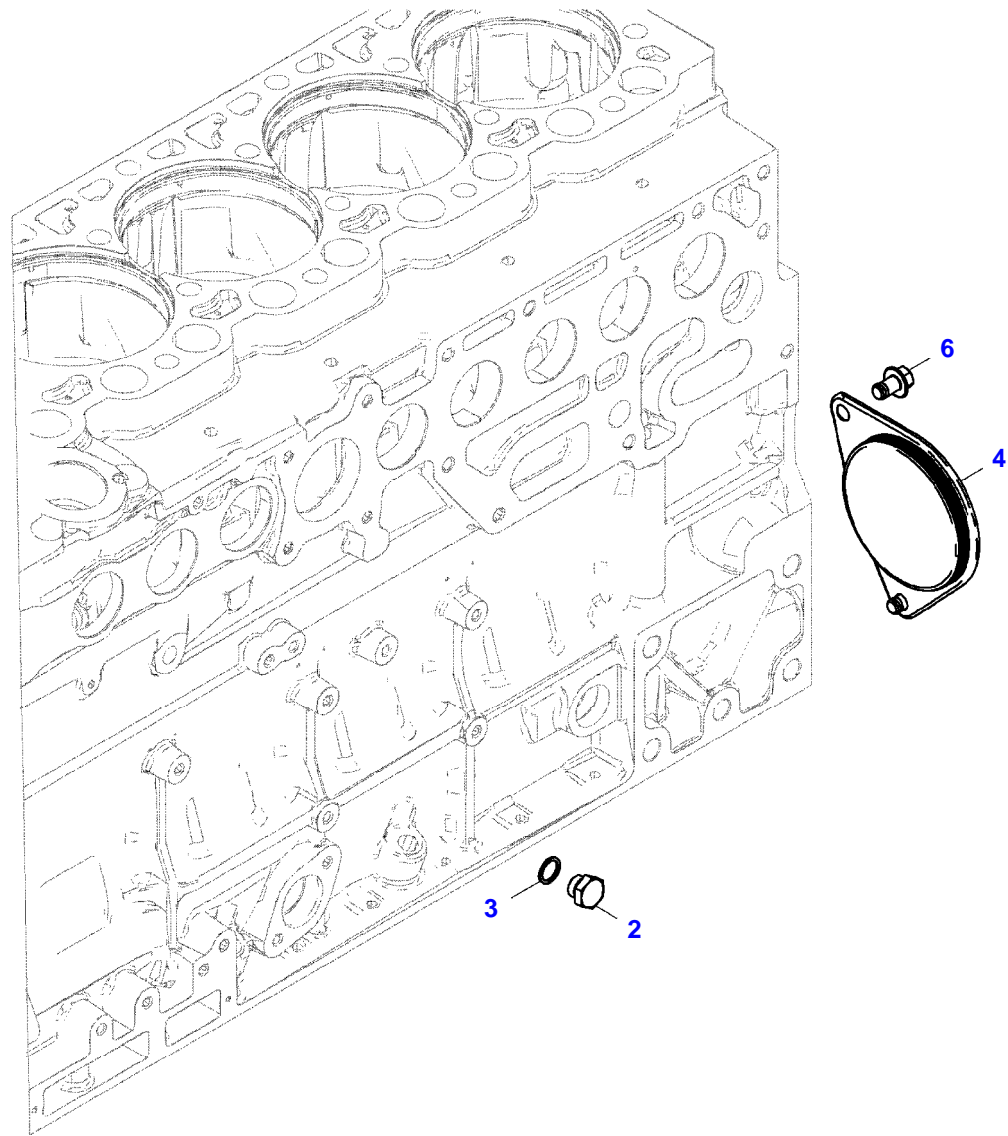

25548786-M-1

Item	Part Number	Qty	Description Comments	Technical Specification
			BLANKING PARTS FROM ENGINE S/N 12163344	
2	F954200210410	1	PLUG SCREW NOT NEEDED WITH AIR BRAKE	
3	F731200060160	1	SEALING WASHER NOT NEEDED WITH AIR BRAKE	DIN7603-14X18-CU-VERZ
4	F438200210380	1	COVER NOT NEEDED WITH AIR BRAKE	
6	F438200210220	2	HEXAGONAL HEAD BOLT	M10X16