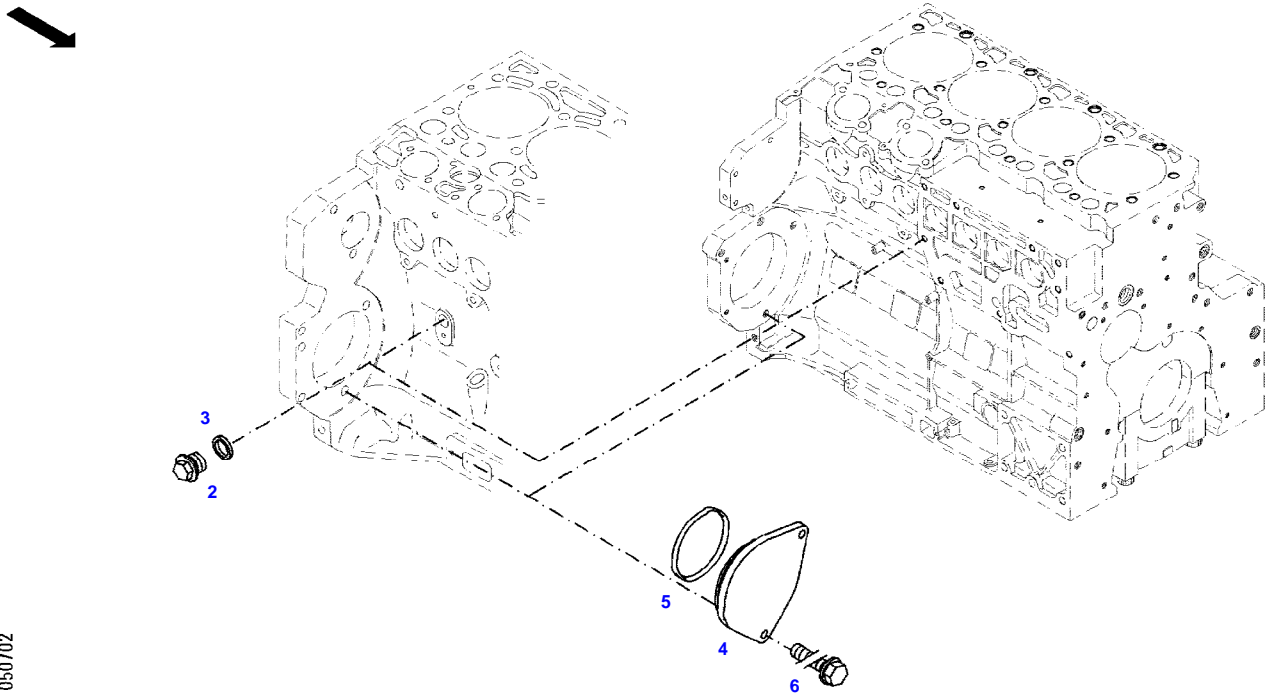

050702

Item	Part Number	Qty	Description Comments	Technical Specification
BLANKING PARTS				
2	72315799	1	PLUG NOT NEEDED WITH AIR BRAKE	DIN 7604 AM14X1,5-A3L
3	72439867	1	SEALING WASHER NOT NEEDED WITH AIR BRAKE	DIN7603-14X18-CU-VERZ
4	72431648	1	COVER NOT NEEDED WITH AIR BRAKE	
5	72416472	1	SEAL 96X4MM NOT NEEDED WITH AIR BRAKE	
6	72438057	1	HEXAGONAL HEAD BOLT NOT NEEDED WITH AIR BRAKE UP TO 2017-08	M10X20
	72657640	1	HEXAGONAL HEAD BOLT NOT NEEDED WITH AIR BRAKE FROM 2017-09	M10X16