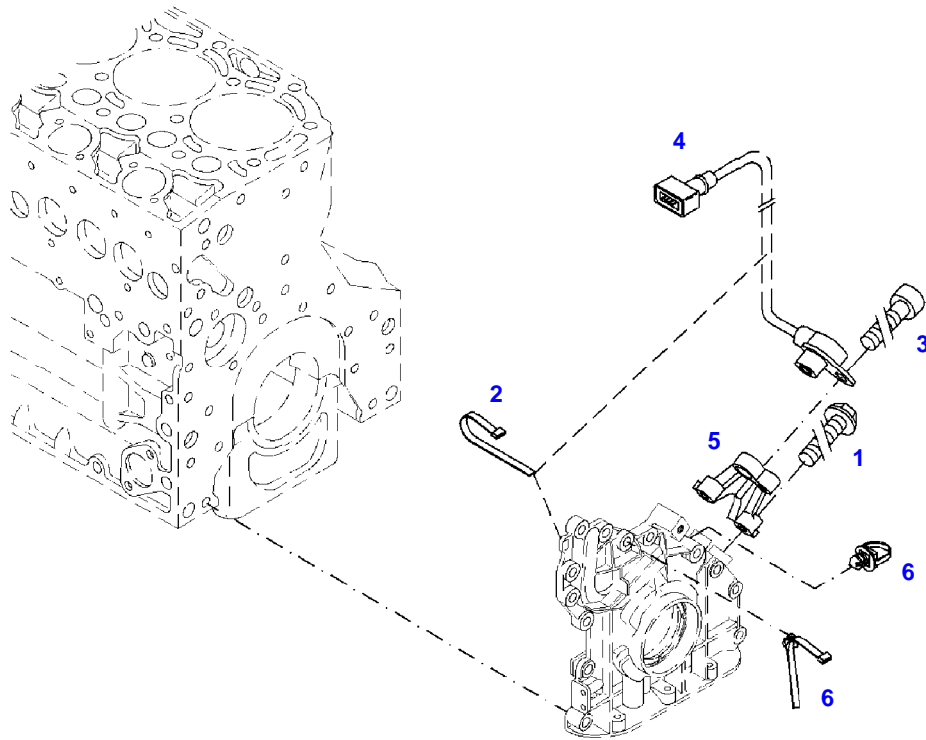

041001

Item	Part Number	Qty	Description Comments	Technical Specification
			ENGINE SPEED EDC	
1	72436834	2	HEXAGONAL HEAD BOLT M6X30	
2	72416001	3	RETAINING STRAP	
3	72315460	1	SOCKET HEAD BOLT	DIN 912 M6X16-8.8
4	72436872	1	TRANSMITTER ENGINE SPEED EDC	
5	72494073	1	RETAINER	
6	72455561	2	RETAINING STRAP	