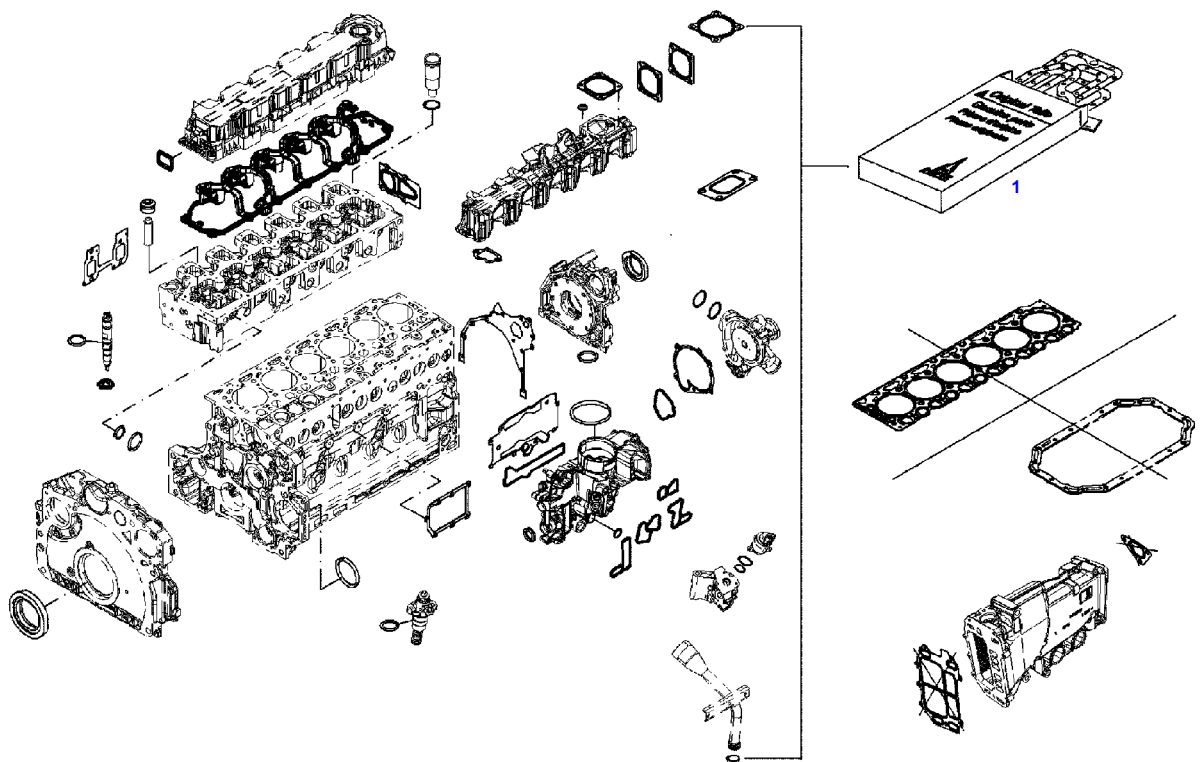

Item	Part Number	Qty	Description Comments	Technical Specification
			BLANKING PARTS FROM ENGINE S/N 12163344	
2	72631866	1	PLUG SCREW NOT NEEDED WITH AIR BRAKE	
3	72439867	1	SEALING WASHER NOT NEEDED WITH AIR BRAKE	DIN7603-14X18-CU-VERZ
4	72657732	1	COVER NOT NEEDED WITH AIR BRAKE	
6	72657640	2	HEXAGONAL HEAD BOLT	M10X16

051161