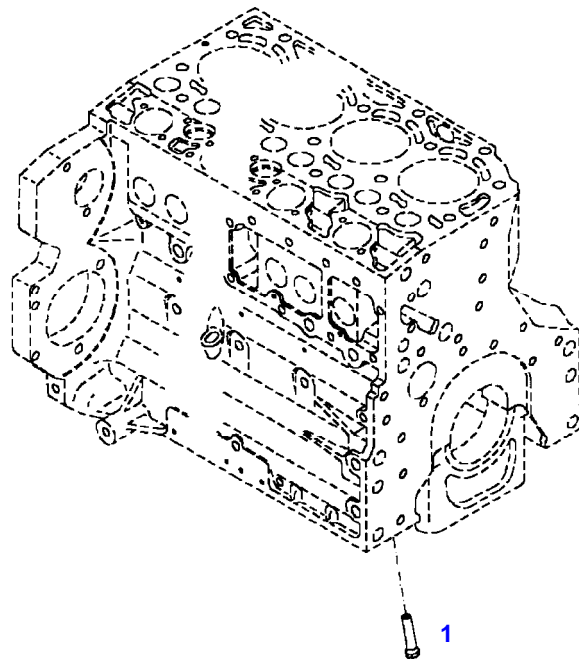

Item	Part Number	Qty	Description Comments	Technical Specification
BLANKING PARTS				
1	72627515	1	CORE HOLE PLUG UP TO ENGINE NUMBER 11981720	
	72628071	1	CAP COVER FROM ENGINE S/N 11981721	
2	72315088	2	SEALING WASHER	DIN 7603 A10X13,5-CU
3	72323677	2	PLUG	
4	72631860	2	THREADED PIN UP TO ENGINE S/N 12473740	
	72657969	2	PLUG SCREW STARTING FROM ENGINE SERIAL NUMBER 12473741	
185	72325403	1	SAFE.LOCK AGENT UP TO ENGINE NUMBER 11981720	
	72493900	1	INSTALLATION AIDS FROM ENGINE S/N 11981721	

7600E0