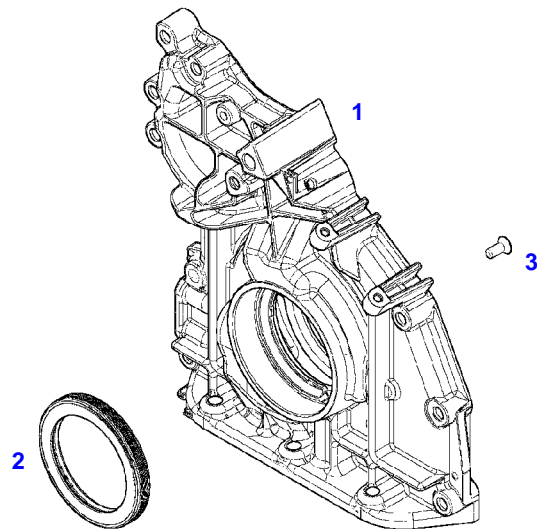

051219

ENGINE BEARINGS

Item	Part Number	Qty	Description Comments	Technical Specification
1	72423991	4	ENGINE MOUNT	
2	72318110	4	DISC	
3	72315563	3	HEXAGONAL HEAD BOLT	DIN 931 M12X80-8.8A3L
5	72614203	1	SCREW	DIN 939 M12X70-8.8 A3L
6	72313276	1	NUT	DIN 934 M12-8A3L

F060828

CRANKCASE BREATHER

Item	Part Number	Qty	Description Comments	Technical Specification
4	72325453	1	HEXAGONAL HEAD BOLT	
5	72455795	1	SEAL	
6	72437250	1	BREATHER ><5	
7	72325293	2	HEXAGONAL HEAD BOLT M8X30	M8X30
8	72615422	1	OIL RETURN LINE ><9-13	
9	72439873	2	SEALING WASHER	
10	72323517	1	BANJO BOLT	
11	72425772	2	PIPE CLAMP	
12	72479423	1	RUBBER HOSE	
13	72416001	2	RETAINING STRAP	
14	72439874	1	SEALING WASHER	
15	72425770	1	LOCK VALVE	
16	72325457	1	HEXAGONAL HEAD BOLT M8X40	
18	72479013	2	HOSE CLIP	

FENDT 724NA S4 (743/00101-06000) (WAM743XXX00F06001-99999)
F51217

051217

Item	Part Number	Qty	Description Comments	Technical Specification
BREATHER TUBE				
1	72648984	1	HOSE	
2	72311167	3	HOSE CLIP	
4	72488959	1	CLIP	SCHLAUCH POM
6	72455520	1	ADAPTER	
7	72455795	1	SEAL	
8	72648983	1	HOSE	
9	72437633	1	CONNECTING FLANGE	
10	72613957	1	BRACKET	
12	72613956	1	BRACKET	
15	72315665	1	HEXAGONAL HEAD BOLT	DIN 933 M8X45-8.8A3L
16	72315650	1	HEXAGONAL HEAD BOLT	DIN 933 M8 X 20-8.8A3L
17	72315053	8	SPLIT WASHER	FWN 65208-8-A3L
18	72315642	4	HEXAGONAL HEAD BOLT	DIN 933 M8 X 16-8.8A3L
20	72315478	2	SOCKET HEAD BOLT	DIN 912 M8X35-8.8