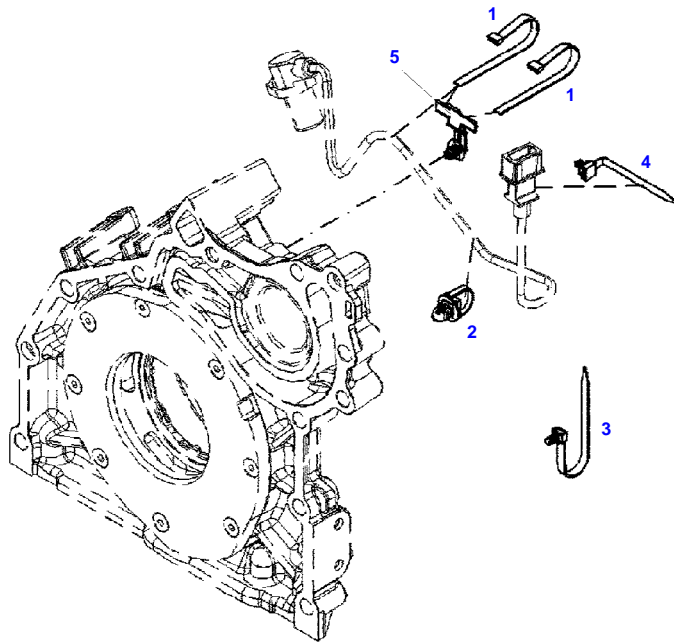

041001

Item	Part Number	Qty	Description Comments	Technical Specification
			ENGINE SPEED EDC	
1	72436834	2	HEXAGONAL HEAD BOLT M6X30	
2	72416001	3	RETAINING STRAP	
3	72315460	1	SOCKET HEAD BOLT	DIN 912 M6X16-8.8
4	72436872	1	TRANSMITTER ENGINE SPEED EDC	
5	72494073	1	RETAINER	
6	72455561	2	RETAINING STRAP	