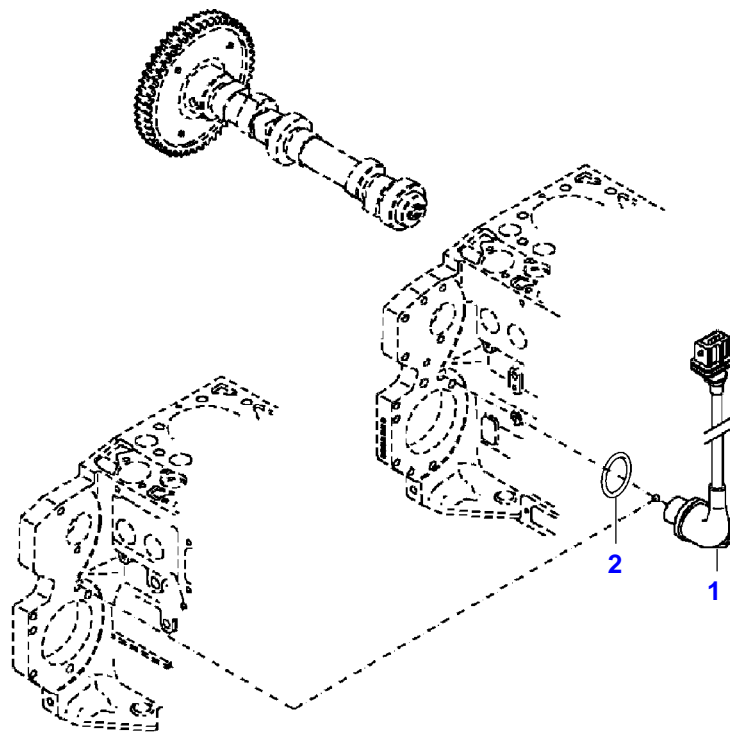

051220

Fendt

FENDT 724NA S4 (743/00101-06000) (WAM743XXX00F06001-99999)

F743105

ENGINE MOUNTINGS

Page01-0013

Item	Part Number	Qty	Description Comments	Technical Specification
1	72600590	1	ENGINE SUSPENSION	LI
3	72613694	1	ENGINE SUSPENSION	R
5	72374294	2	HEXAGONAL HEAD BOLT	DIN 931-M16X85 GWA-10.9
6	72418408	2	HEXAGONAL HEAD BOLT	DIN 933 M16X40 GWA-10.9

051219

ENGINE BEARINGS

Item	Part Number	Qty	Description Comments	Technical Specification
1	72423991	4	ENGINE MOUNT	
2	72318110	4	DISC	
3	72315563	3	HEXAGONAL HEAD BOLT	DIN 931 M12X80-8.8A3L
5	72614203	1	SCREW	DIN 939 M12X70-8.8 A3L
6	72313276	1	NUT	DIN 934 M12-8A3L