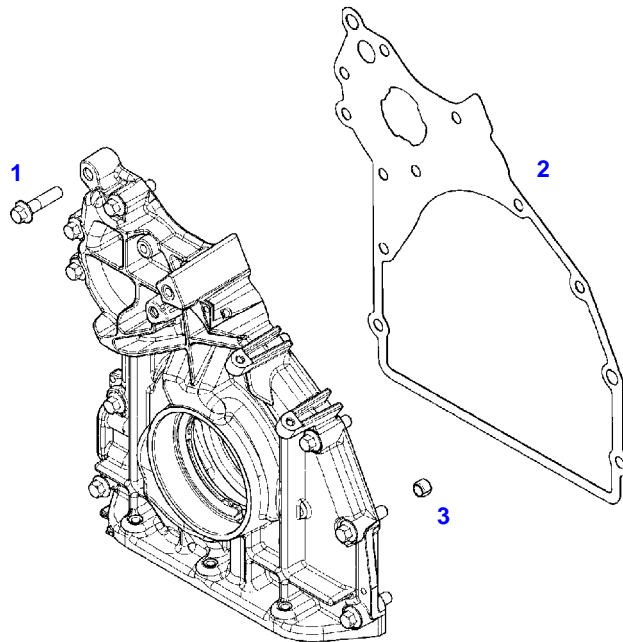

041243

Fendt

FENDT 724NA S4 (743/00101-06000) (WAM743XXX00F06001-99999)

F743105

FRONT COVER

Page01-0020

Item	Part Number	Qty	Description Comments	Technical Specification
FASTENINGS				
1	72605244	12	HEXAGONAL HEAD BOLT M8X35	M8X35
2	72486511	1	SEAL	
3	72325352	1	TENSIONER BUSHING