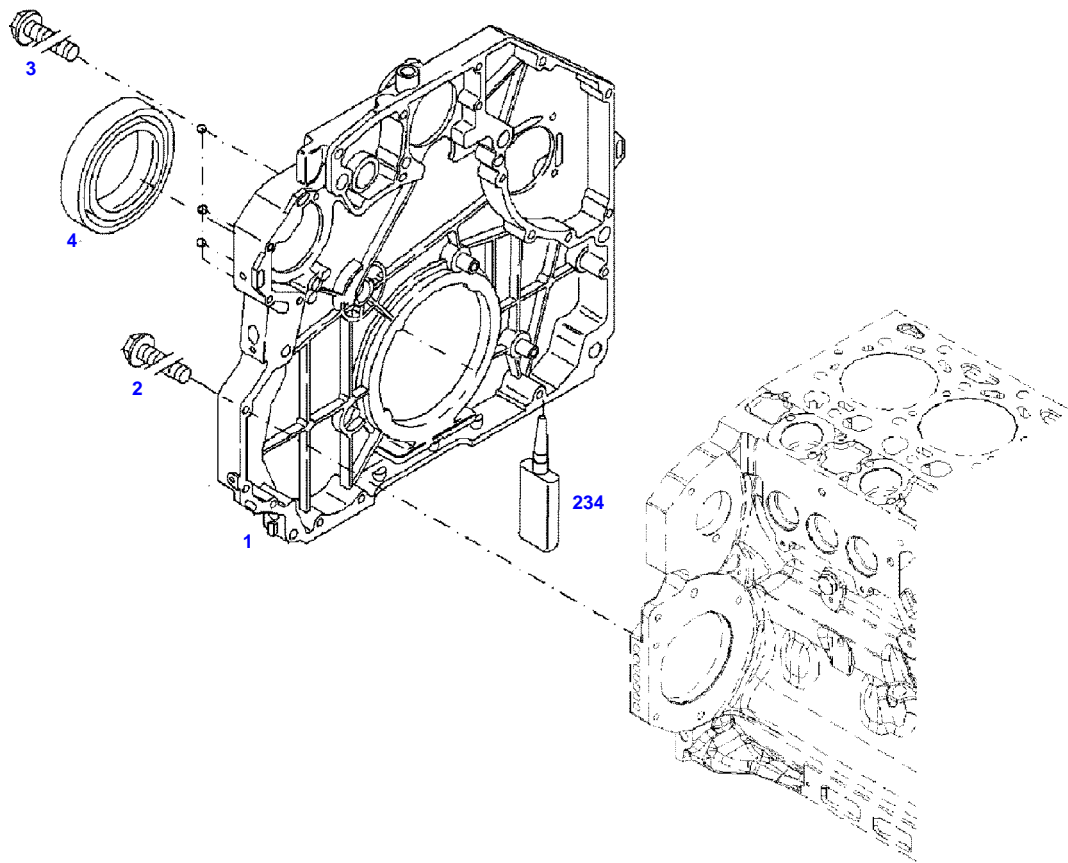

F060471

Fendt

FENDT 724NA S4 (743/00101-06000) (WAM743XXX00F06001-99999)

F743105

GEARCASE

Page01-0023

Item	Part Number	Qty	Description Comments	Technical Specification
1	72615423	1	WHEEL BOX UP TO ENGINE S/N 12081542	
	72631855	1	WHEEL BOX UP TO ENGINE S/N 12081543	
2	72605244	12	HEXAGONAL HEAD BOLT M8X35	M8X35
3	72325388	4	HEXAGONAL HEAD BOLT M8X45	M8X45
4	72479495	1	SHAFT SEAL	
234	72626246	1	SEALING COMPOUND