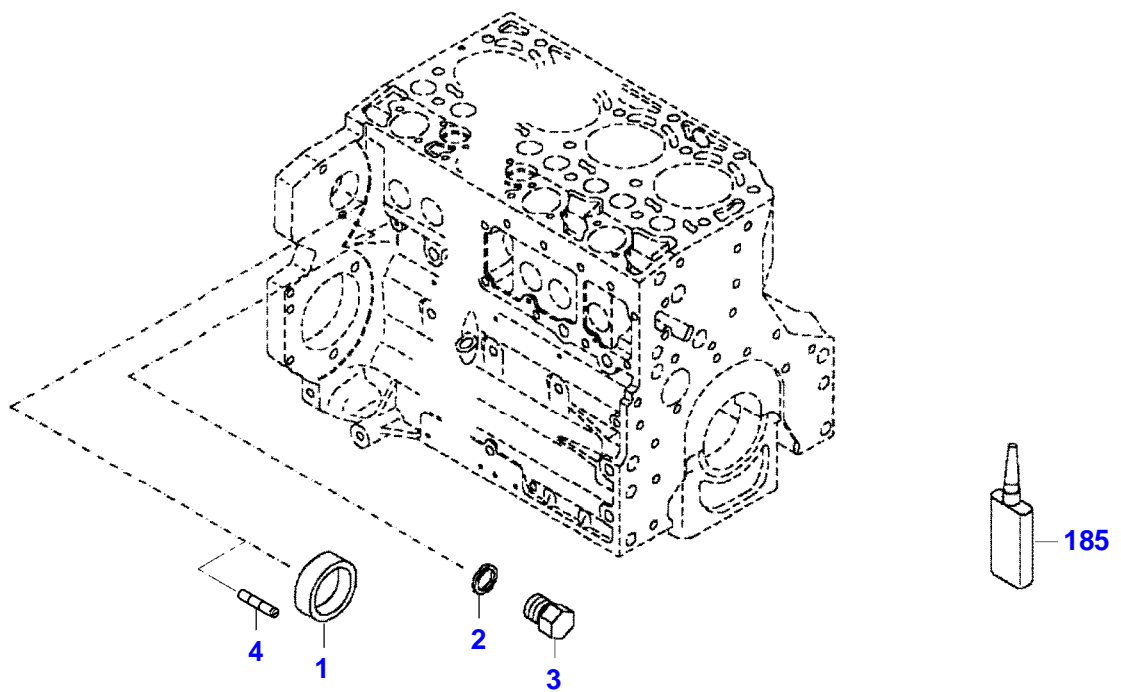

F061603

Item	Part Number	Qty	Description Comments	Technical Specification
			FROM ENGINE S/N 12299951	
	72624629	1	ENGINE FROM - UP TO MACHINE S/N 743/101 - 743/6113	TCD6.1L6
	72627974	1	DIESEL ENGINE FROM MACHINE S/N 743/6114	F743 NA
1	72627713	1	CRANKCASE	
2	72416467	14	HEXAGONAL HEAD BOLT	
3	72344342	14	ADAPTER BUSH	
4	72628299	1	DISCHARGE VALVE	
5	72439867	3	SEALING WASHER	DIN7603-14X18-CU-VERZ
6	72439874	1	SEALING WASHER	
7	72455559	1	PLUG SCREW	
8	72429347	1	SCREW	M14X1,5
9	72431135	1	LOCKING PLUG	
10	ACP0152940	6	FEMALE BEARING	
11	ACP0152930	1	FEMALE BEARING	
12	72325325	9	CORE HOLE PLUG	
13	72325326	6	CORE HOLE PLUG	
14	72315799	3	PLUG	DIN 7604 AM14X1,5-A3L
15	72315438	1	PLUG SCREW	DIN 908 M14X1,5-ST
17			NOT AVAILABLE IN SINGLE PARTS	
185	72416485	1	SAFE.LOCK AGENT	

Item	Part Number	Qty	Description Comments	Technical Specification
BLANKING PARTS				
1	72627515	1	CORE HOLE PLUG UP TO ENGINE NUMBER 11981720	
	72628071	1	CAP COVER FROM ENGINE S/N 11981721	
2	72315088	2	SEALING WASHER	DIN 7603 A10X13,5-CU
3	72323677	2	PLUG	
4	72631860	2	THREADED PIN UP TO ENGINE S/N 12473740	
	72657969	2	PLUG SCREW STARTING FROM ENGINE SERIAL NUMBER 12473741	
185	72325403	1	SAFE.LOCK AGENT UP TO ENGINE NUMBER 11981720	
	72493900	1	INSTALLATION AIDS FROM ENGINE S/N 11981721	