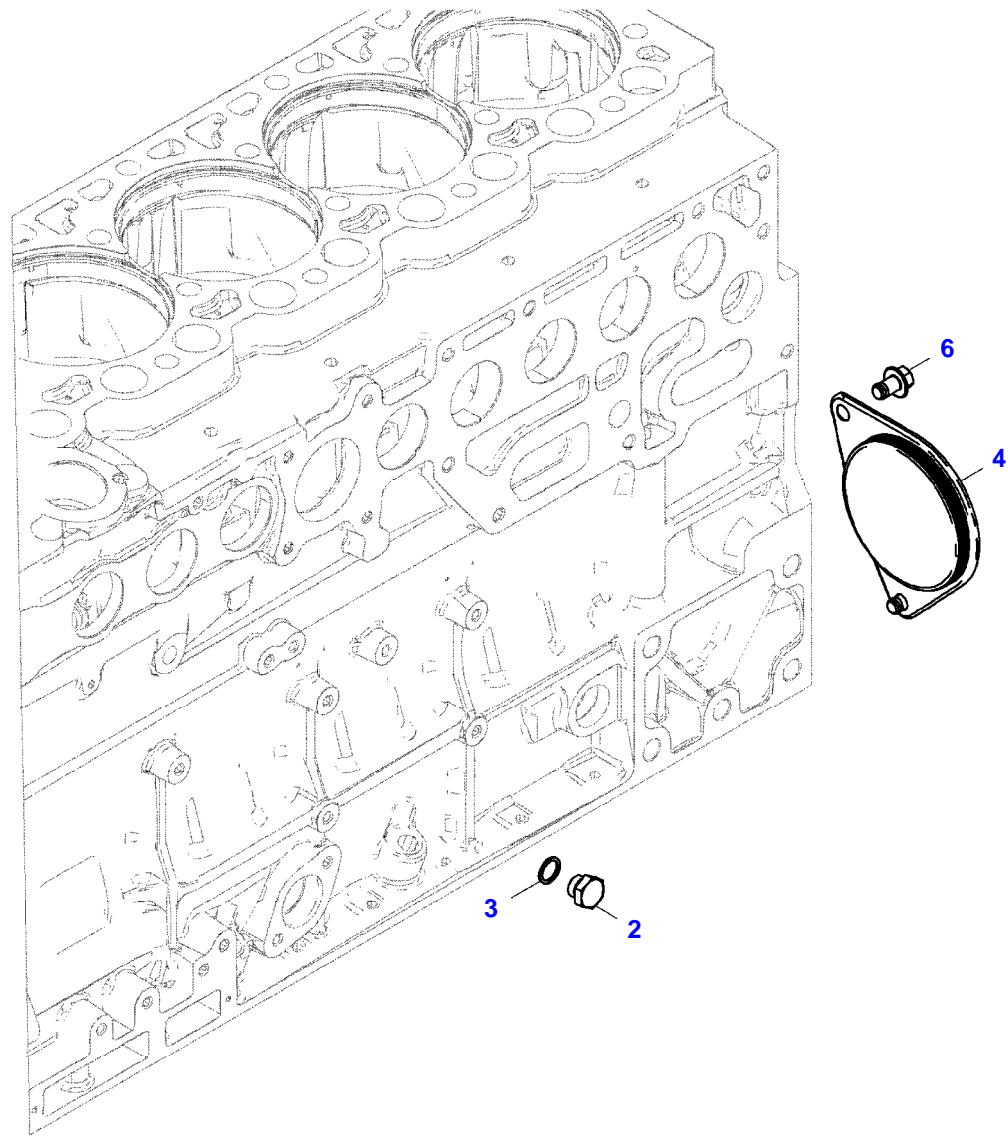

25548786-M-1

Item	Part Number	Qty	Description Comments	Technical Specification
			BLANKING PARTS FROM ENGINE S/N 12163344	
2	72631866	1	PLUG SCREW NOT NEEDED WITH AIR BRAKE	
3	72439867	1	SEALING WASHER NOT NEEDED WITH AIR BRAKE	DIN7603-14X18-CU-VERZ
4	72657732	1	COVER NOT NEEDED WITH AIR BRAKE	
6	72657640	2	HEXAGONAL HEAD BOLT	M10X16