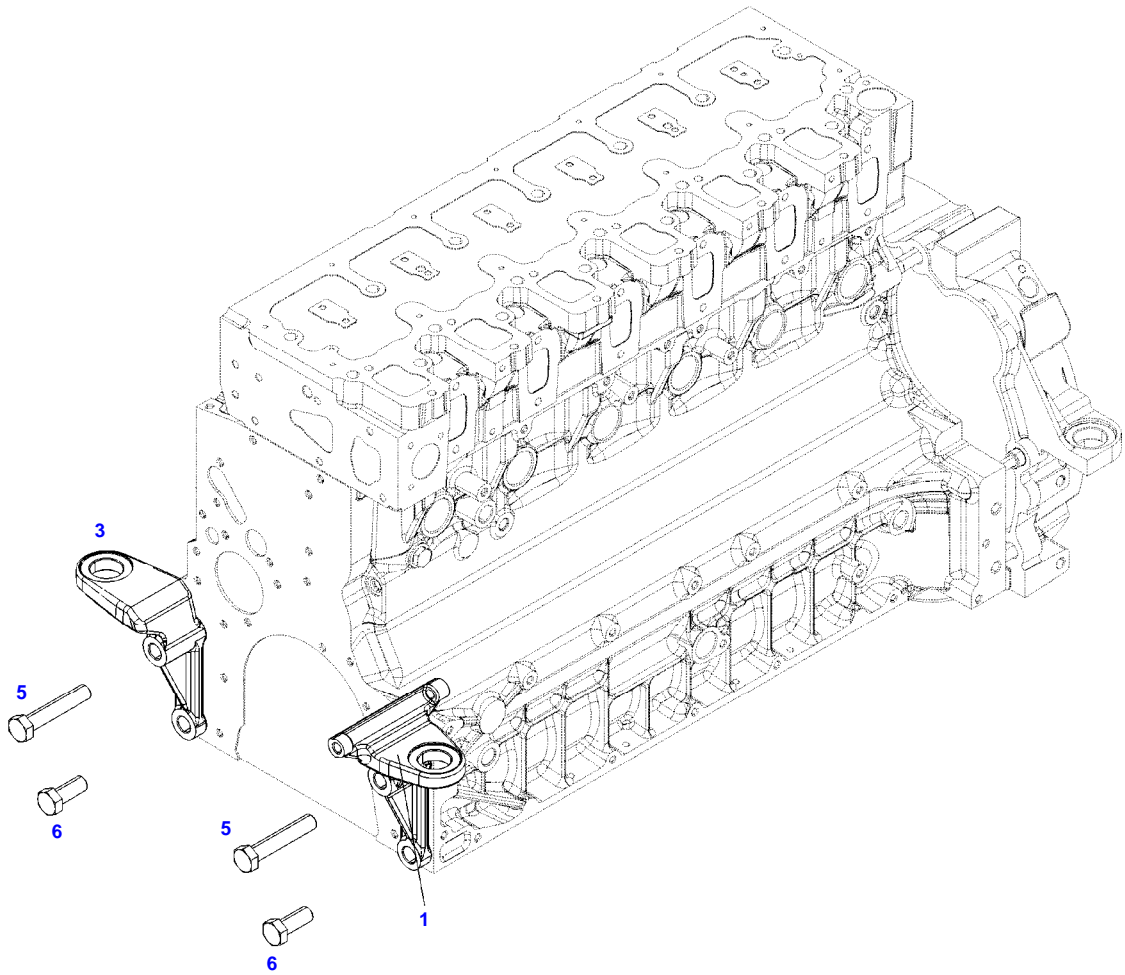

051220

Fendt

FENDT 724NA S4 (743/00101-06000) (WAM743XXX00F06001-99999)

F743105

ENGINE MOUNTINGS

Page01-0013

Item	Part Number	Qty	Description Comments	Technical Specification
1	72600590	1	ENGINE SUSPENSION	LI
3	72613694	1	ENGINE SUSPENSION	R
5	72374294	2	HEXAGONAL HEAD BOLT	DIN 931-M16X85 GWA-10.9
6	72418408	2	HEXAGONAL HEAD BOLT	DIN 933 M16X40 GWA-10.9