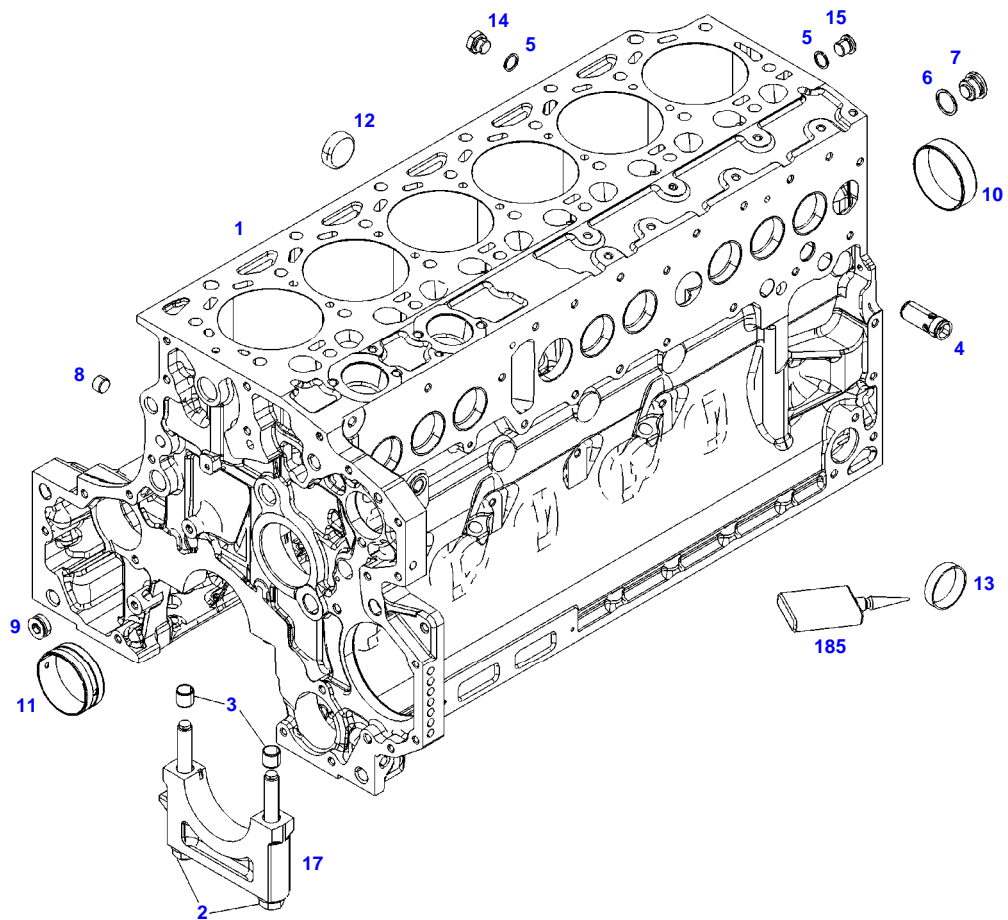

TABLE OF CONTENT

Page Number	Page Title	Page Reference
01-000-TOC	ENGINE, FUEL AND EXHAUST SYSTEM	01-000-TOC
02-000-TOC	AXLES	02-000-TOC
03-000-TOC	STEERING SYSTEM	03-000-TOC
04-000-TOC	DRIVE TRAIN SYSTEM	04-000-TOC
05-000-TOC	COMPRESSED AIR SYSTEM	05-000-TOC
06-000-TOC	HYDRAULIC SYSTEM	06-000-TOC
07-000-TOC	ELECTRICAL SYSTEM	07-000-TOC
08-000-TOC	CAB	08-000-TOC
09-000-TOC	AIR CONDITIONING AND HEATING SYSTEM	09-000-TOC
10-000-TOC	CHASSIS	10-000-TOC
11-000-TOC	WHEELS	11-000-TOC
12-000-TOC	IMPLEMENT LIFT SYSTEM FRONT	12-000-TOC
13-000-TOC	IMPLEMENT LIFT SYSTEM REAR	13-000-TOC
14-000-TOC	LINKAGE	14-000-TOC
15-000-TOC	FRONT/REAR LOADERS	15-000-TOC
16-000-TOC	PRECISION FARMING SYSTEMS	16-000-TOC
17-000-TOC	ACCESSORIES	17-000-TOC

F061603

Item	Part Number	Qty	Description Comments	Technical Specification
			FROM ENGINE S/N 12299951	
	72624629	1	ENGINE FROM - UP TO MACHINE S/N 743/101 - 743/6113	TCD6.1L6
	72627974	1	DIESEL ENGINE FROM MACHINE S/N 743/6114	F743 NA
1	72627713	1	CRANKCASE	
2	72416467	14	HEXAGONAL HEAD BOLT	
3	72344342	14	ADAPTER BUSH	
4	72628299	1	DISCHARGE VALVE	
5	72439867	3	SEALING WASHER	DIN7603-14X18-CU-VERZ
6	72439874	1	SEALING WASHER	
7	72455559	1	PLUG SCREW	
8	72429347	1	SCREW	M14X1,5
9	72431135	1	LOCKING PLUG	
10	ACP0152940	6	FEMALE BEARING	
11	ACP0152930	1	FEMALE BEARING	
12	72325325	9	CORE HOLE PLUG	
13	72325326	6	CORE HOLE PLUG	
14	72315799	3	PLUG	DIN 7604 AM14X1,5-A3L
15	72315438	1	PLUG SCREW	DIN 908 M14X1,5-ST
17			NOT AVAILABLE IN SINGLE PARTS	
185	72416485	1	SAFE.LOCK AGENT	