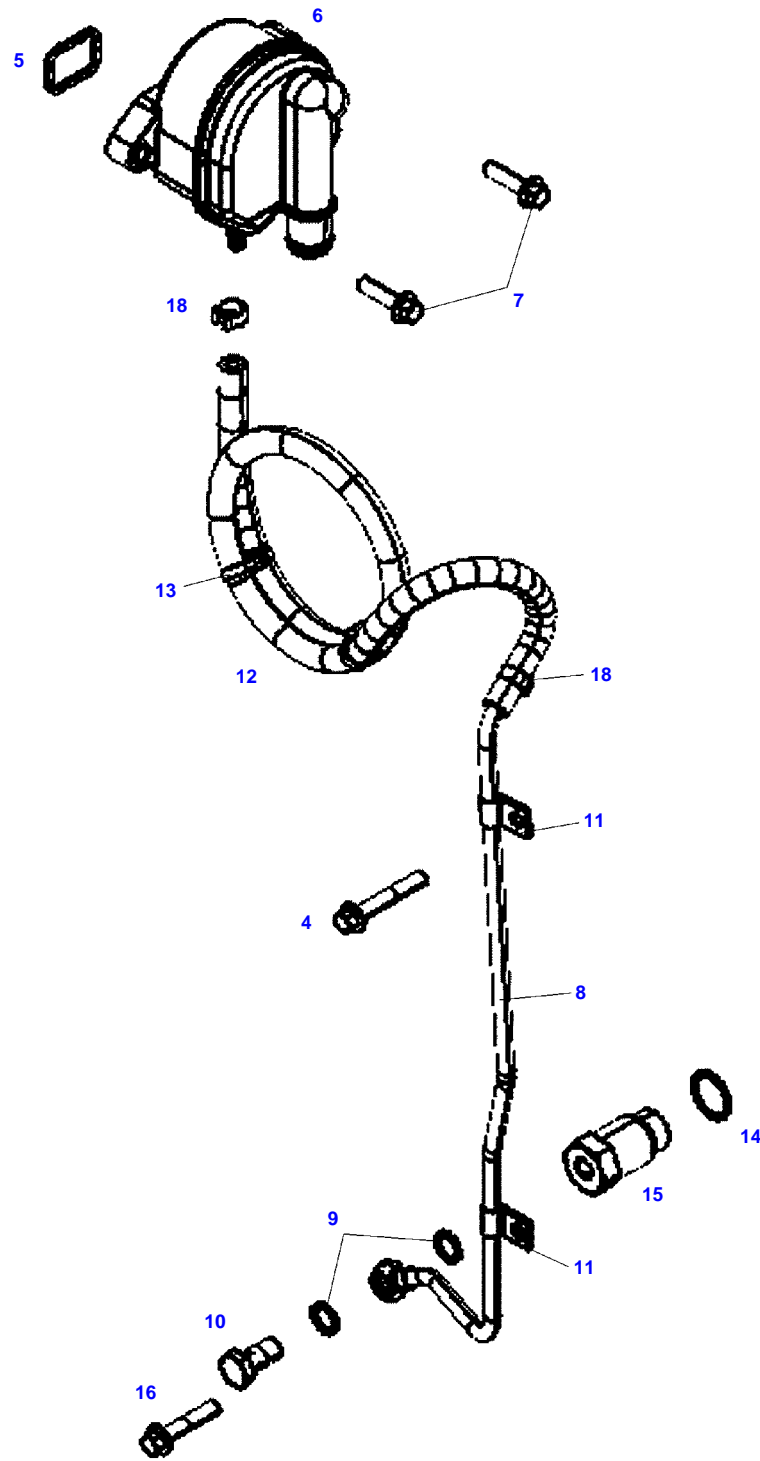

F060828

CRANKCASE BREATHER

Item	Part Number	Qty	Description Comments	Technical Specification
4	72325453	1	HEXAGONAL HEAD BOLT	
5	72455795	1	SEAL	
6	72437250	1	BREATHER ><5	
7	72325293	2	HEXAGONAL HEAD BOLT M8X30	M8X30
8	72615422	1	OIL RETURN LINE ><9-13	
9	72439873	2	SEALING WASHER	
10	72323517	1	BANJO BOLT	
11	72425772	2	PIPE CLAMP	
12	72479423	1	RUBBER HOSE	
13	72416001	2	RETAINING STRAP	
14	72439874	1	SEALING WASHER	
15	72425770	1	LOCK VALVE	
16	72325457	1	HEXAGONAL HEAD BOLT M8X40	
18	72479013	2	HOSE CLIP