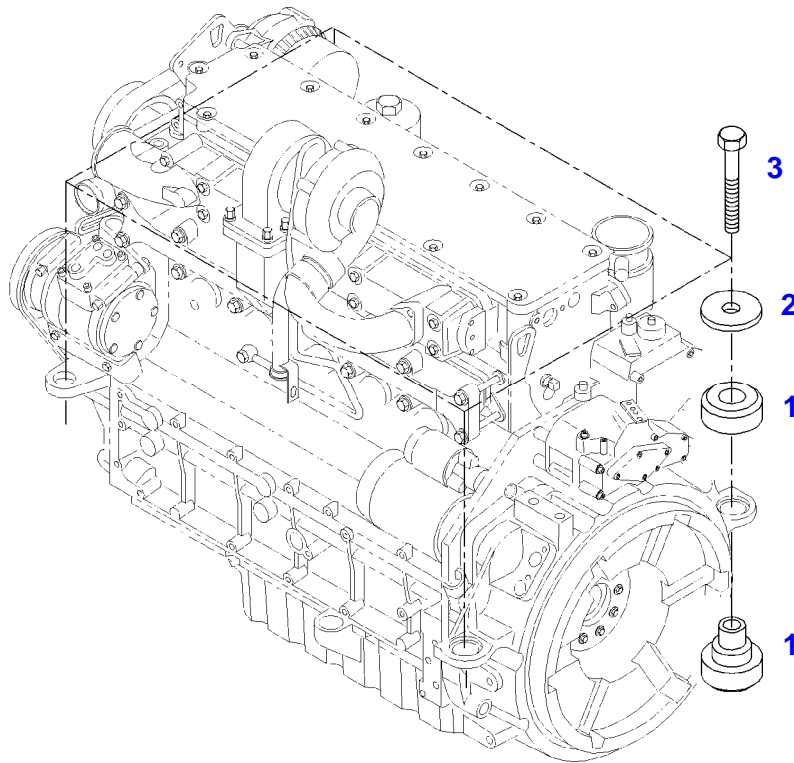

FENDT 828NA VARIO SCR (836/00101-99999)
35107

035107

Fendt

FENDT 828NA VARIO SCR (836/00101-99999)

F836105

ENGINE BEARINGS

Page01-0012

Item	Part Number	Qty	Description Comments	Technical Specification
1	72483499	4	ENGINE MOUNT	
2	72318110	4	DISC	
3	72315563	4	HEXAGONAL HEAD BOLT	DIN 931 M12X80-8.8A3L