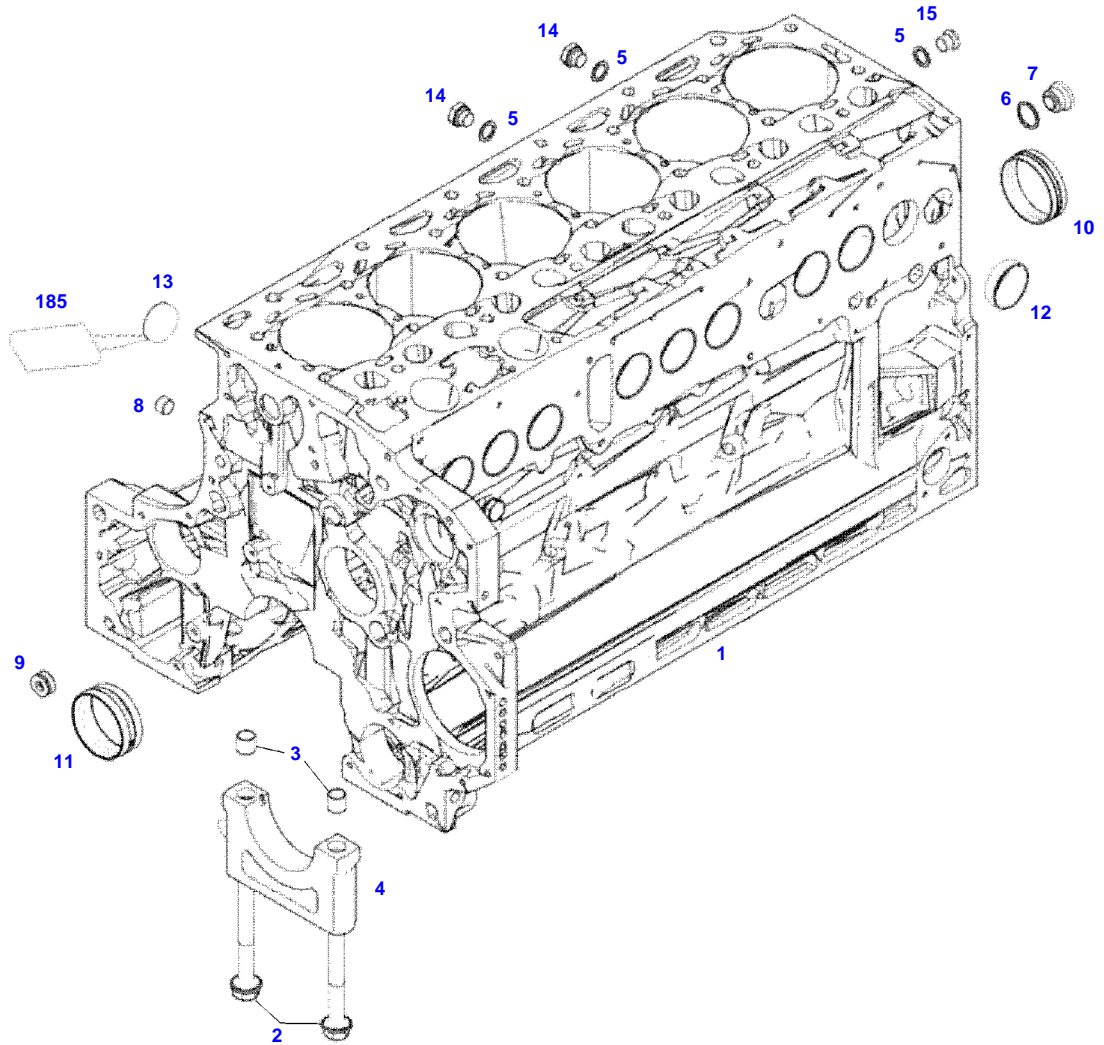

FENDT 828NA VARIO SCR (836/00101-99999)
F061411

F061411

Item	Part Number	Qty	Description Comments	Technical Specification
			FROM - UP TO ENGINE S/N 11718244 - 11778484	
	72442826	1	ENGINE --> 836/1682	TCD6.1L6
	72605675	1	ENGINE <-- 836/1683 --> 836/2800	TCD6.1L6
	72609554	1	ENGINE <-- 836/2801 --> 836/3043	TCD6.1L6
	72610104	1	ENGINE FLEXI ENGINE <-- 836/3044	TCD6.1L6
	72608987	1	REMANUFACTURED SHORT BLOCK ENGINE --> 836/1682	
	72608988	1	REMANUFACTURED SHORT BLOCK ENGINE <-- 836/1683 --> 836/2800	
1	72616644	1	CRANKCASE INCLUDES ITEMS 2-15	
2	72416467	14	HEXAGONAL HEAD BOLT	
3	72344342	14	ADAPTER BUSH	
4			NOT AVAILABLE IN SINGLE PARTS	
5	72456134	3	SEALING WASHER	DIN 7603 D14X20-CU-VERZINNT
6	72439874	1	SEALING WASHER	
7	72455559	1	PLUG SCREW	
8	72429347	2	SCREW	M14X1,5
9	72431135	1	LOCKING PLUG	
10	ACP0152940	6	FEMALE BEARING	
11	ACP0152930	1	FEMALE BEARING	
12	72325325	9	CORE HOLE PLUG	
13	72325326	6	CORE HOLE PLUG	
14	72315799	3	PLUG	DIN 7604 AM14X1,5-A3L
15	72315438	1	PLUG SCREW	DIN 908 M14X1,5-ST
185	72381391	1	THREADLOCKER	LOCTITE 243 10ML