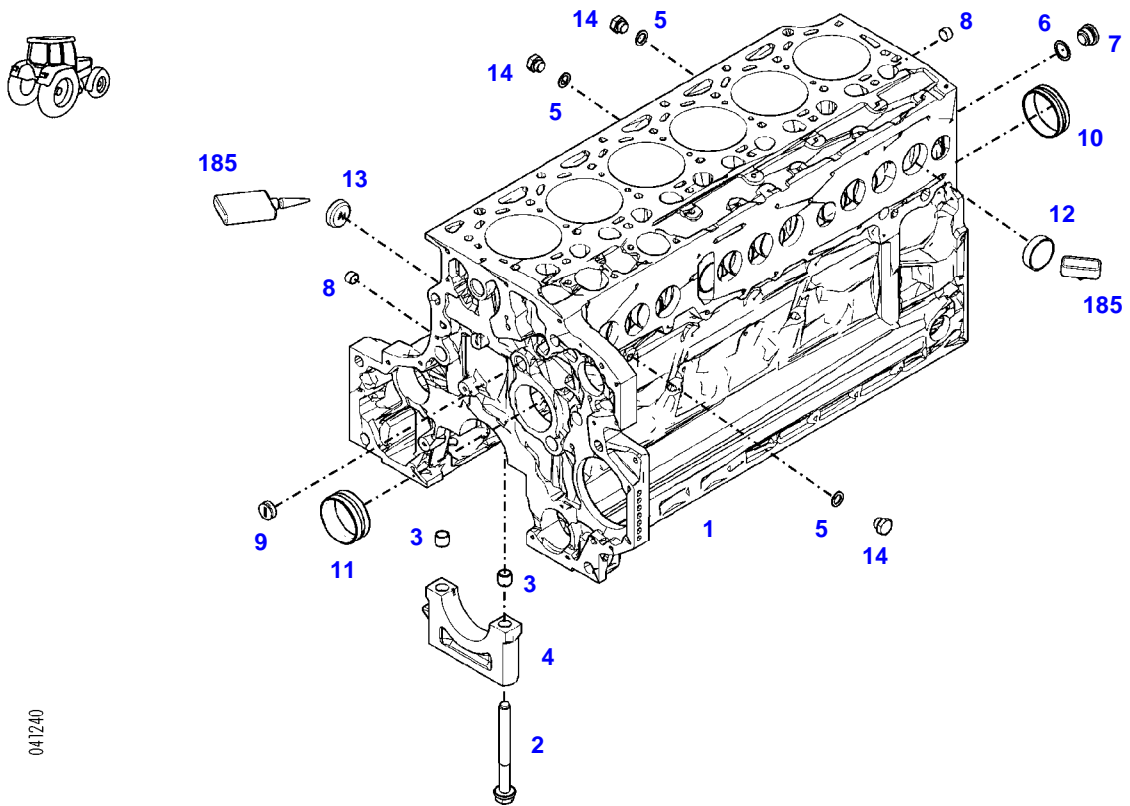

FENDT 828NA VARIO SCR (836/00101-99999)  
41240

041240

Item	Part Number	Qty	Description Comments	Technical Specification
			<b>ENGINE NUMBER</b> --> 11068481	
	72442826	1	ENGINE	TCD6.1L6
	72608987	1	REMANUFACTURED SHORT BLOCK ENGINE	
1	72486483	1	CRANKCASE ><2-14	
2	72416467	14	HEXAGONAL HEAD BOLT	
3	72344342	14	ADAPTER BUSH	
4			NOT AVAILABLE IN SINGLE PARTS	
5	72456134	3	SEALING WASHER	DIN 7603 D14X20-CU-VERZINNT
6	72439874	1	SEALING WASHER	
7	72455559	1	PLUG SCREW	
8	72429347	2	SCREW M14X1,5	M14X1,5
9	72431135	1	LOCKING PLUG	
10	72416469	6	BEARING BUSHING	
11	72479363	1	BEARING BUSHING	
12	72325325	9	CORE HOLE PLUG	
13	72325326	6	CORE HOLE PLUG	
14	72315799	3	PLUG	DIN 7604 AM14X1,5-A3L
185	72381391	1	THREADLOCKER	LOCTITE 243 10ML