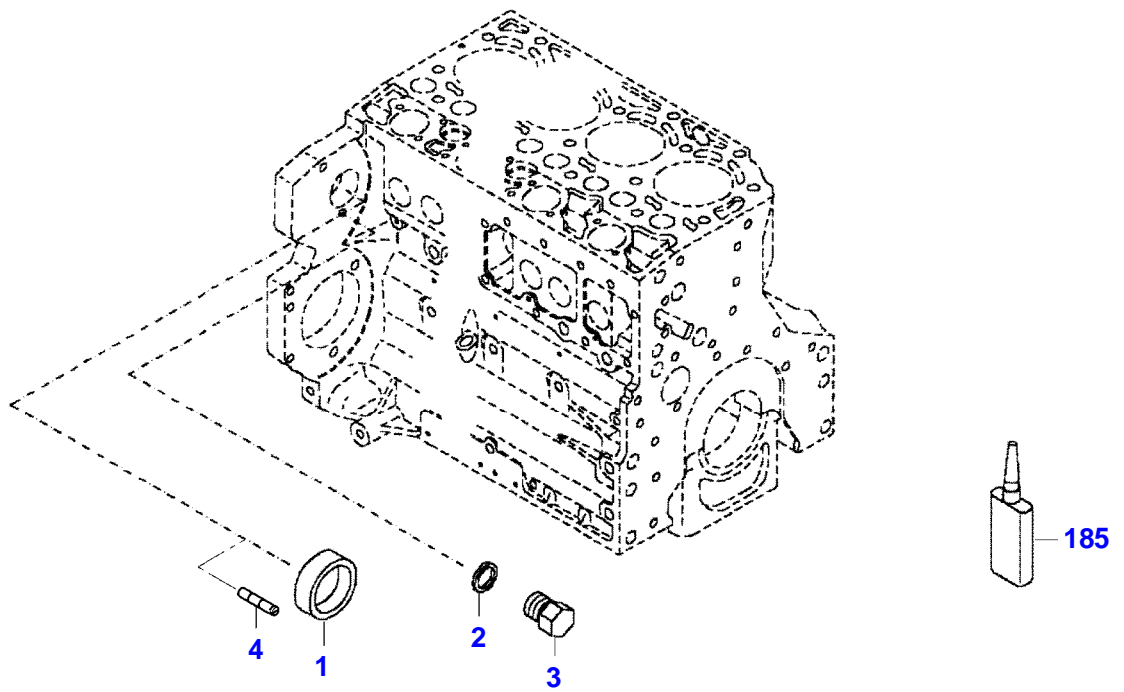

FENDT 828NA VARIO SCR (836/00101-99999)
432327-M-1

432327-M-1

Item	Part Number	Qty	Description Comments	Technical Specification
BLANKING PARTS				
1	72627515	1	CORE HOLE PLUG	
2	72315088	2	SEALING WASHER	DIN 7603 A10X13,5-CU
3	72323677	2	PLUG	
4	72631860	2	THREADED PIN UP TO ENGINE S/N	
185	72325403	1	SAFE.LOCK AGENT