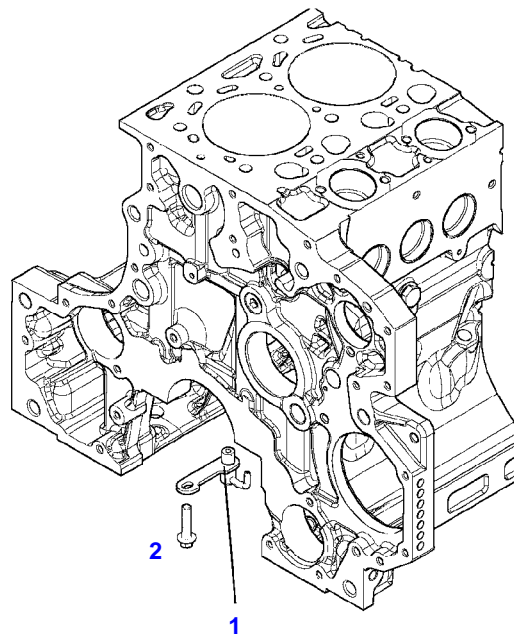

FENDT 828NA VARIO SCR (836/00101-99999)
41197

041197

Fendt

FENDT 828NA VARIO SCR (836/00101-99999)

F836105

CRANKCASE

Page01-0006

Item	Part Number	Qty	Description Comments	Technical Specification
			PISTON COOL.NOZZLE	
1	72479417	6	PISTON COOLING JET	
2	72605244	6	HEXAGONAL HEAD BOLT M8X35	M8X35