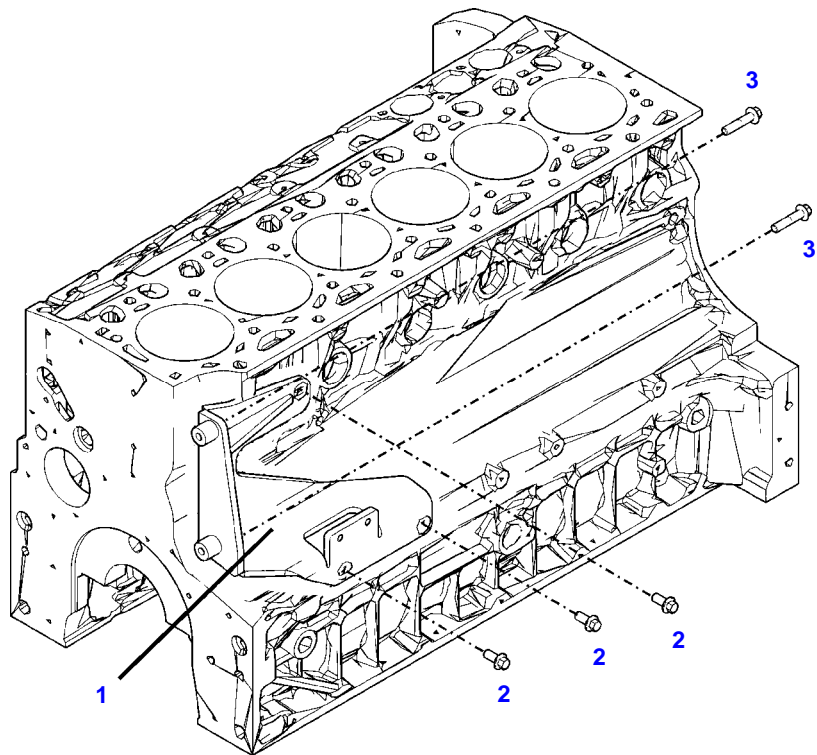

FENDT 828NA VARIO SCR (836/00101-99999)
41241

041241

Item	Part Number	Qty	Description Comments	Technical Specification
			SUPPORT	
1	72485479	1	RETAINING SHEET METAL	
2	72415315	3	HEXAGONAL HEAD BOLT M8X20	M8X20
3	72325457	2	HEXAGONAL HEAD BOLT M8X40