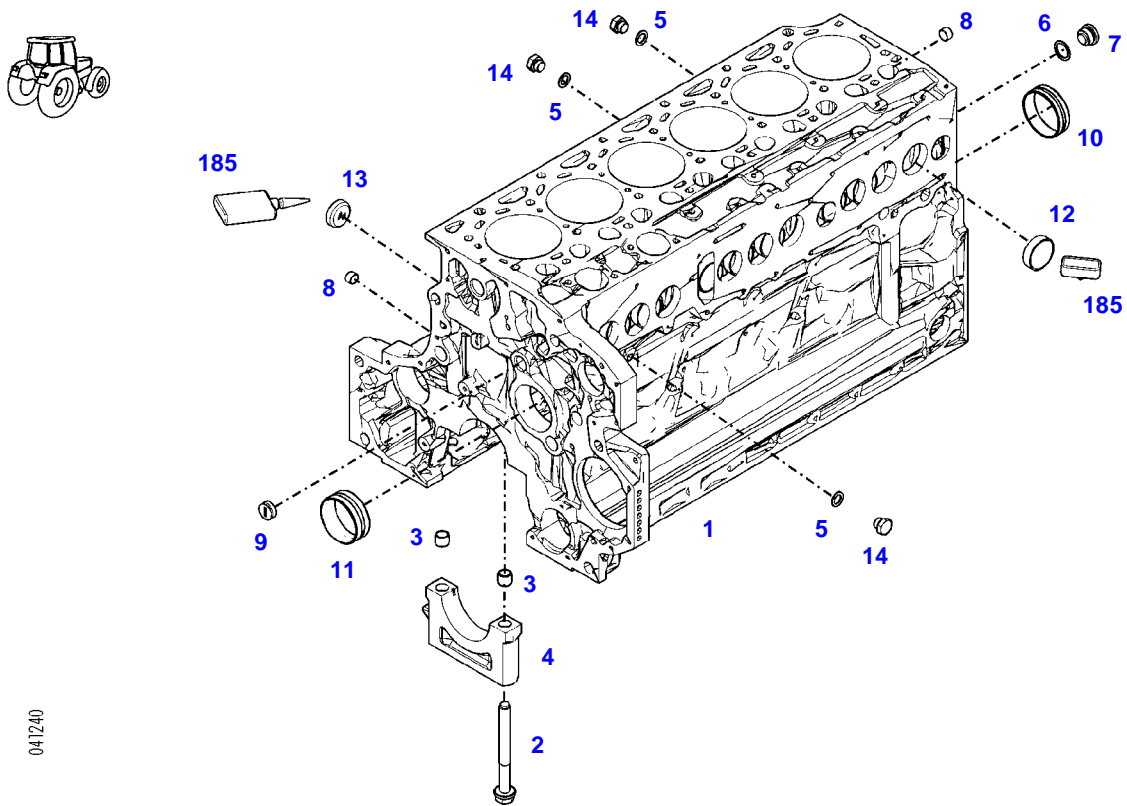

FENDT 828NA VARIO SCR (836/00101-99999)
41240

041240

Item	Part Number	Qty	Description Comments	Technical Specification
			ENGINE NUMBER <-- 11068482	
	72442826	1	ENGINE --> 836/1682	TCD6.1L6
	72608987	1	REMANUFACTURED SHORT BLOCK ENGINE --> 836/1682	
	72605675	1	ENGINE <-- 836/1683 --> 836/2800	TCD6.1L6
	72608988	1	REMANUFACTURED SHORT BLOCK ENGINE	
	72609554	1	ENGINE <-- 836/2801 --> 836/3043	TCD6.1L6
	72610104	1	ENGINE <-- 836/3044	TCD6.1L6
1	72491820	1	CRANKCASE ><2-14 ENG.NO. --> 11250644 SERIES EXECUTION NO LONGER AVAILABLE	
	72616644	1	CRANKCASE ENG.NO. --> 11250644 SUPERSESION	
	72492421	1	CRANKCASE ><2-14 ENG.NO. <-- 11250645 SERIES EXECUTION NO LONGER AVAILABLE	
	72616644	1	CRANKCASE ENG.NO. <-- 11250645 SUPERSESION	
2	72416467	14	HEXAGONAL HEAD BOLT	
3	72344342	14	ADAPTER BUSH	
4			NOT AVAILABLE IN SINGLE PARTS	
5	72456134	3	SEALING WASHER	DIN 7603 D14X20-CU-VERZINNT
6	72439874	1	SEALING WASHER	
7	72455559	1	PLUG SCREW	
8	72429347	2	SCREW M14X1,5	M14X1,5
9	72431135	1	LOCKING PLUG	
10	72416469	6	BEARING BUSHING ENG.NO. --> 11250644	
	72497417	6	BEARING BUSHING ENG.NO. <-- 11250645	
11	72491822	1	BEARING BUSHING	
12	72325325	9	CORE HOLE PLUG	
13	72325326	6	CORE HOLE PLUG	
14	72315799	3	PLUG	DIN 7604 AM14X1,5-A3L
185	72381391	1	THREADLOCKER	LOCTITE 243 10ML