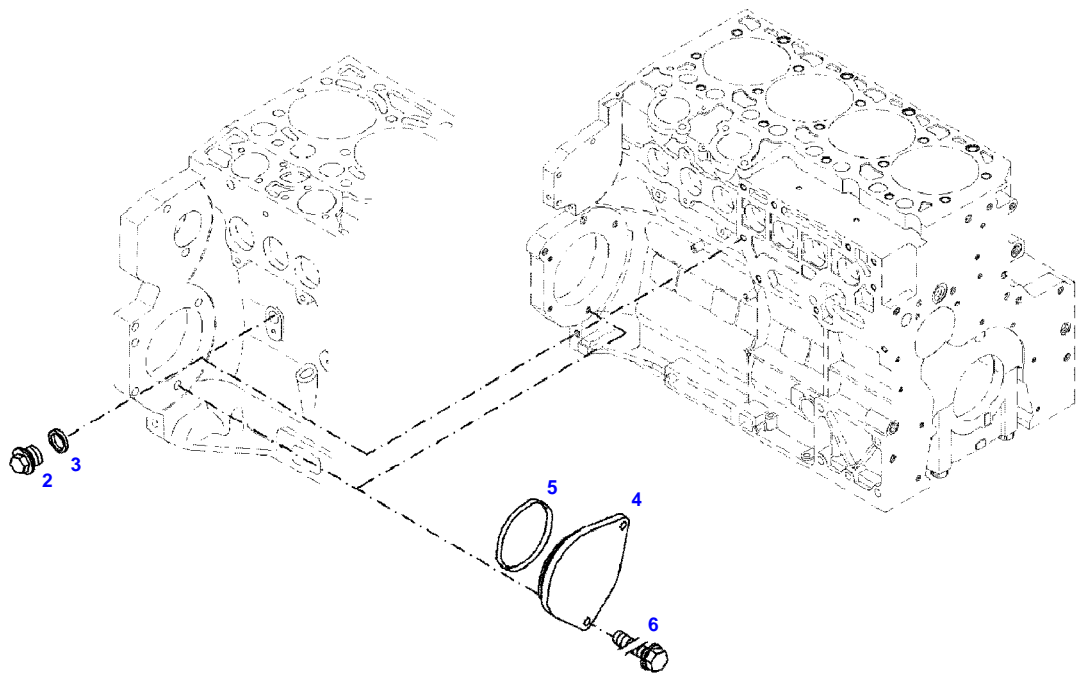

---

Item	Part Number	Qty	Description Comments
			LOCKING PLUG
1	72325326	1	CORE HOLE PLUG
185	72325403	1	SAFE.LOCK AGENT

FENDT 828NA VARIO SCR (836/00101-99999)  
F51577

051577

Item	Part Number	Qty	Description Comments	Technical Specification
<b>BLANKING PARTS</b>				
2	72315799	1	PLUG NOT NEEDED WITH AIR BRAKE	DIN 7604 AM14X1,5-A3L
3	72315094	1	SEALING WASHER NOT NEEDED WITH AIR BRAKE	DIN 7603 A14X18-CU
4	72431648	1	COVER NOT NEEDED WITH AIR BRAKE	
5	72416472	1	SEAL 96X4MM NOT NEEDED WITH AIR BRAKE	
6	72438057	2	HEXAGONAL HEAD BOLT NOT NEEDED WITH AIR BRAKE	M10X20