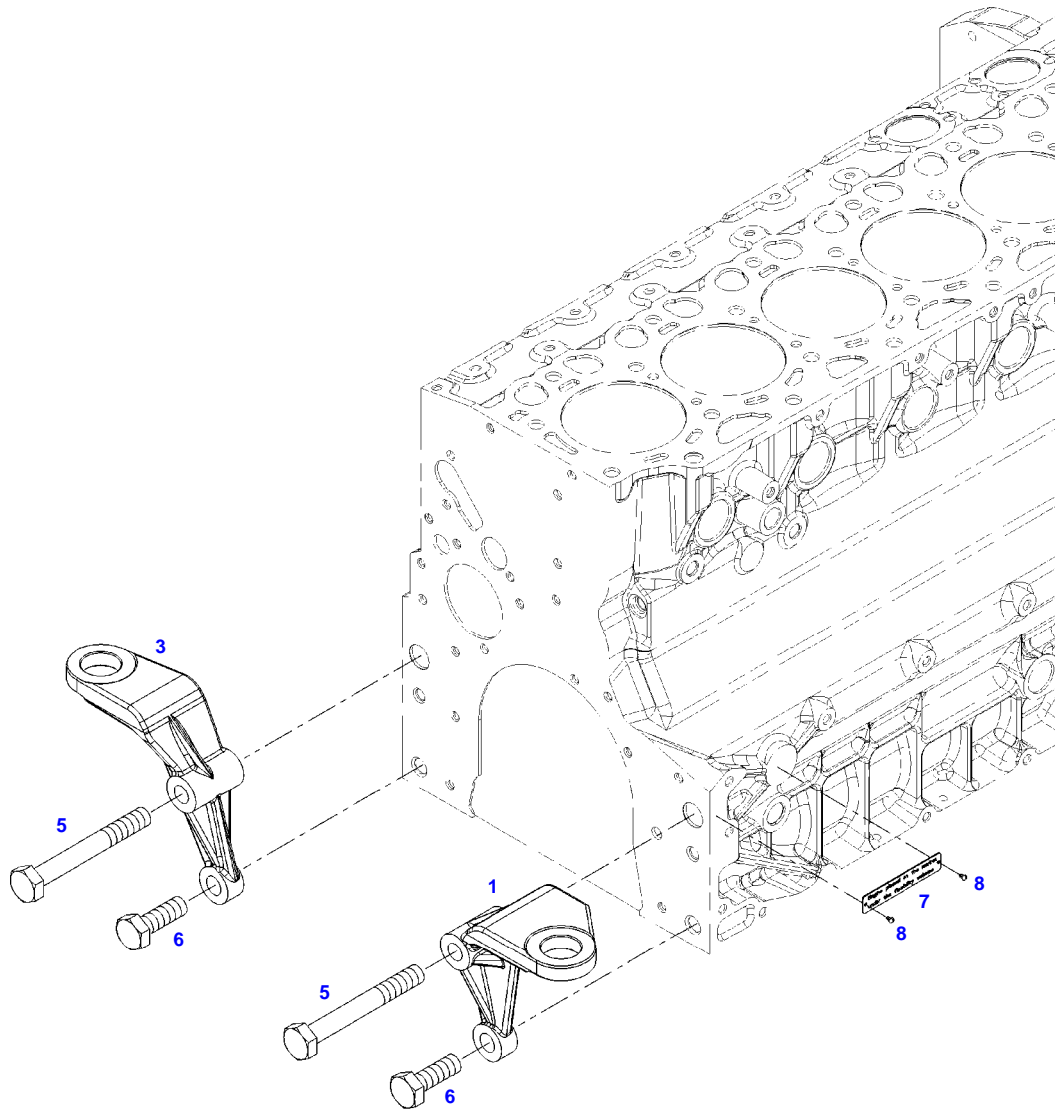

FENDT 828NA VARIO SCR (836/00101-99999)
F061413

F061413

ENGINE MOUNTINGS

Item	Part Number	Qty	Description Comments	Technical Specification
1	72481055	1	ENGINE MOUNT LEFT	
3	72481061	1	ENGINE MOUNT RIGHT	
5	72374294	2	HEXAGONAL HEAD BOLT	DIN 931-M16X85 GWA-10.9
6	72418408	2	HEXAGONAL HEAD BOLT	DIN 933 M16X40 GWA-10.9
7	72452403	1	MARKING PLATE FLEXI ENGINE	
8	72313751	2	SLOTTED PIN	DIN 1476-3X5-AL