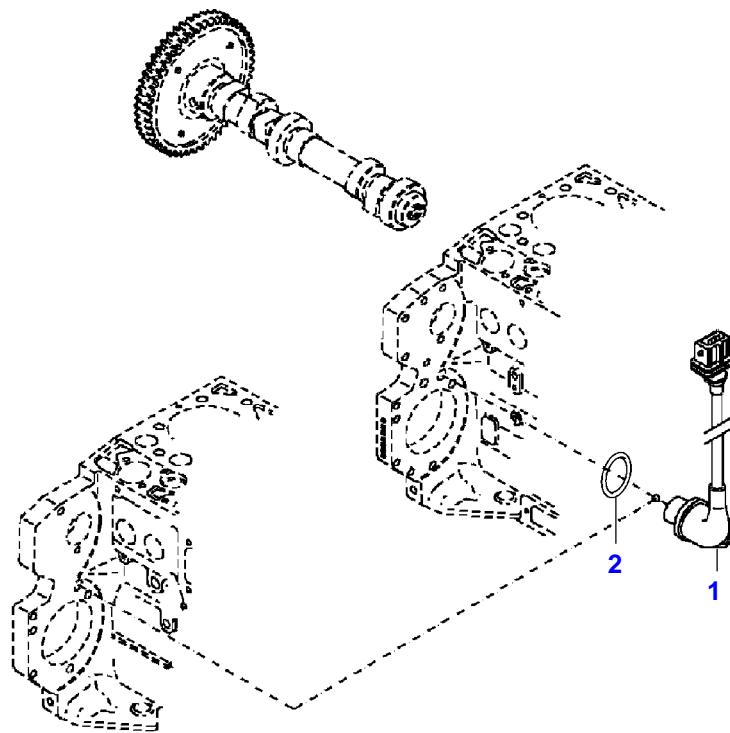

## ENGINE MOUNTINGS

Item	Part Number	Qty	Description Comments	Technical Specification
1	72481055	1	ENGINE MOUNT LEFT	
3	72481061	1	ENGINE MOUNT RIGHT	
5	72374294	2	HEXAGONAL HEAD BOLT	DIN 931-M16X85 GWA-10.9
6	72418408	2	HEXAGONAL HEAD BOLT	DIN 933 M16X40 GWA-10.9
7	72452403	1	MARKING PLATE FLEXI ENGINE	
8	72313751	2	SLOTTED PIN	DIN 1476-3X5-AL

---

Item	Part Number	Qty	Description Comments	Technical Specification
1	72483499	4	ENGINE MOUNT	
2	72318110	4	DISC	
3	72315563	4	HEXAGONAL HEAD BOLT	DIN 931 M12X80-8.8A3L

431755-M-1

Thank you so much for reading.  
Please click the “Buy Now!”  
button below to download the  
complete manual.