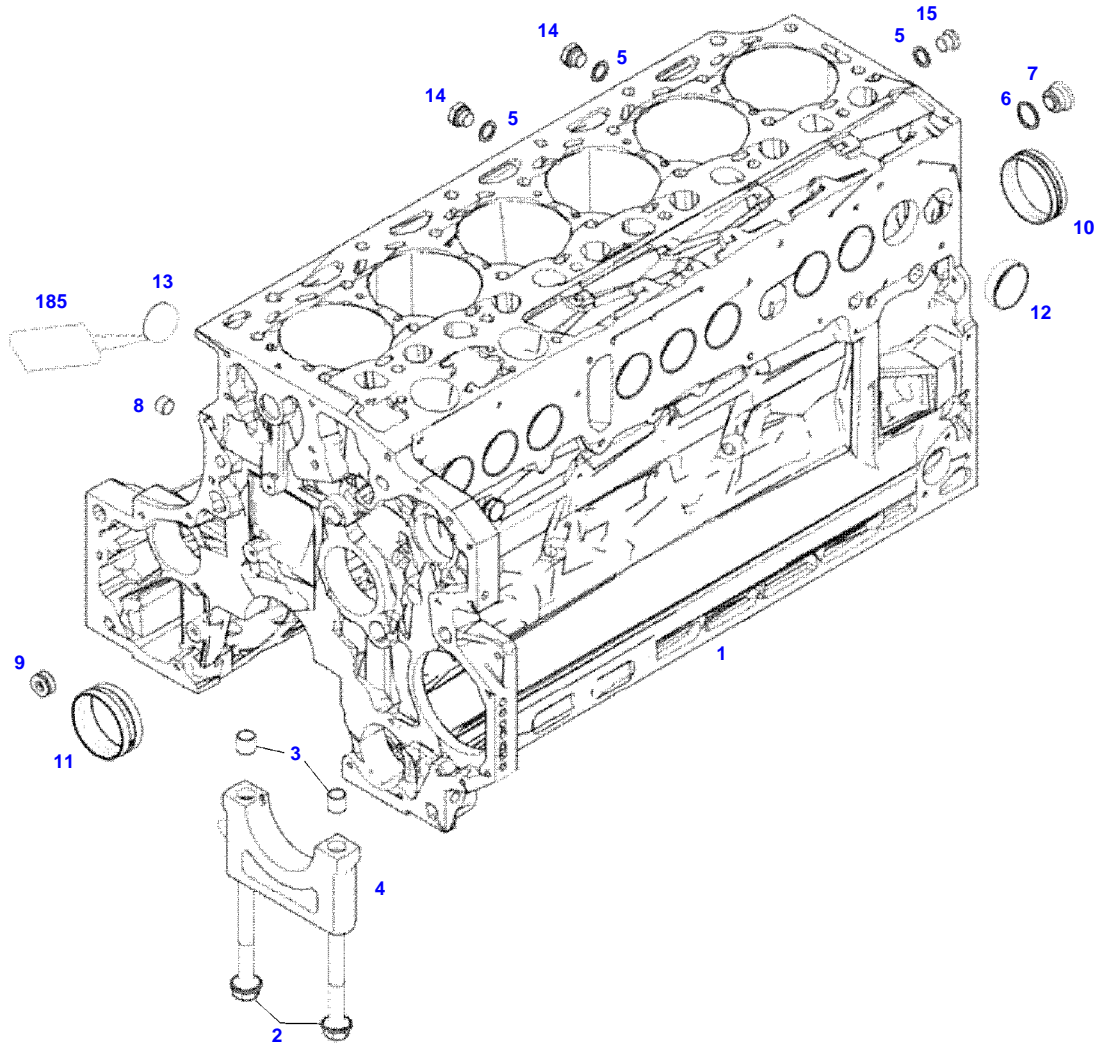

FENDT 828NA VARIO SCR (836/00101-99999)
F061411

F061411

Item	Part Number	Qty	Description Comments	Technical Specification
			FROM - UP TO ENGINE S/N 11703111 - 11715417	
	72442826	1	ENGINE --> 836/1682	TCD6.1L6
	72605675	1	ENGINE <-- 836/1683 --> 836/2800	TCD6.1L6
	72609554	1	ENGINE <-- 836/2801 --> 836/3043	TCD6.1L6
	72610104	1	ENGINE FLEXI ENGINE <-- 836/3044	TCD6.1L6
	72608987	1	REMANUFACTURED SHORT BLOCK ENGINE --> 836/1682	
	72608988	1	REMANUFACTURED SHORT BLOCK ENGINE <-- 836/1683 --> 836/2800	
1	72627571	1	CRANKCASE INCLUDES ITEMS 2-15	
2	72416467	14	HEXAGONAL HEAD BOLT	
3	72344342	14	ADAPTER BUSH	
4			NOT AVAILABLE IN SINGLE PARTS	
5	72456134	3	SEALING WASHER	DIN 7603 D14X20-CU-VERZINNT
6	72439874	1	SEALING WASHER	
7	72455559	1	PLUG SCREW	
8	72429347	2	SCREW	M14X1,5
9	72431135	1	LOCKING PLUG	
10	72615416	6	BEARING BUSHING	
11	72491822	1	BEARING BUSHING	
12	72325325	9	CORE HOLE PLUG	
13	72325326	6	CORE HOLE PLUG	
14	72315799	3	PLUG	DIN 7604 AM14X1,5-A3L
15	72315438	1	PLUG SCREW	DIN 908 M14X1,5-ST
185	72381391	1	THREADLOCKER	LOCTITE 243 10ML