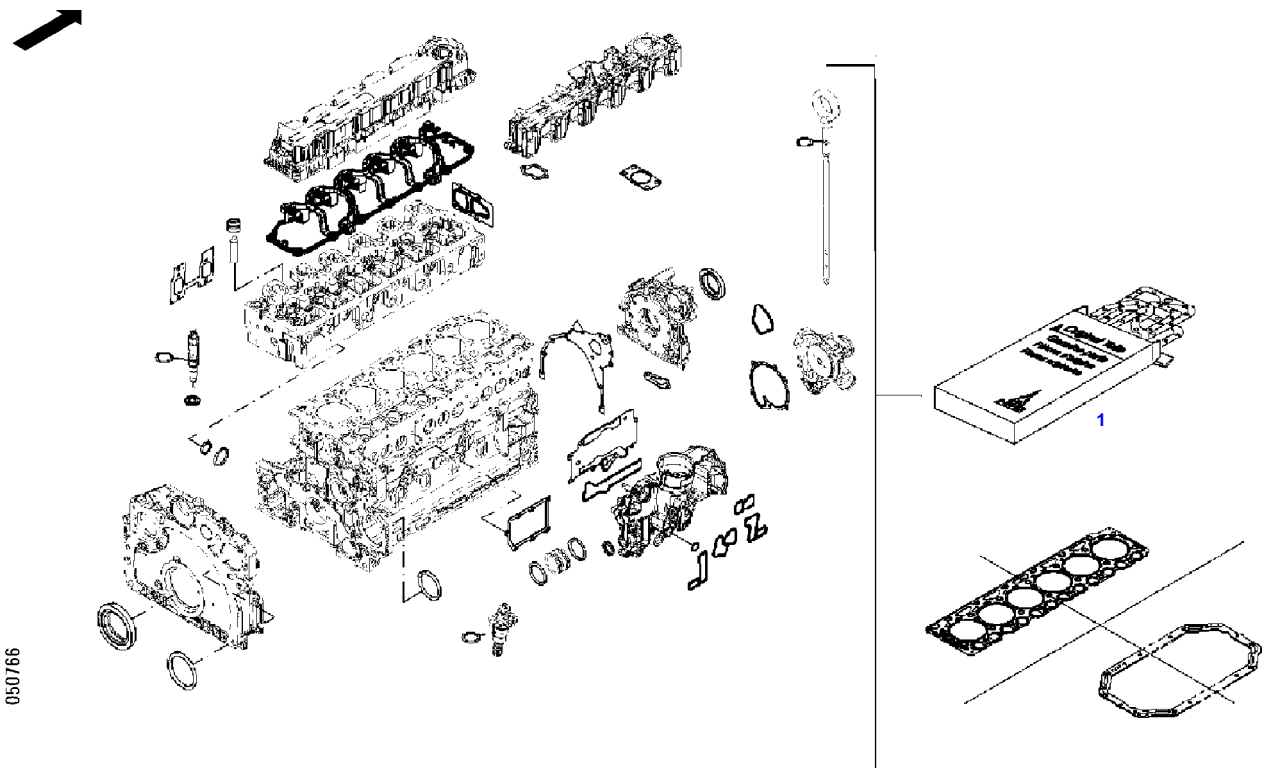

Item	Part Number	Qty	Description Comments	Technical Specification
			BLANKING PARTS FROM ENGINE S/N 12163402	
2	72631866	1	PLUG SCREW NOT NEEDED WITH AIR BRAKE	
3	72439867	1	SEALING WASHER NOT NEEDED WITH AIR BRAKE	DIN7603-14X18-CU-VERZ
4	72657732	1	COVER NOT NEEDED WITH AIR BRAKE	
6	72657640	2	HEXAGONAL HEAD BOLT	M10X16