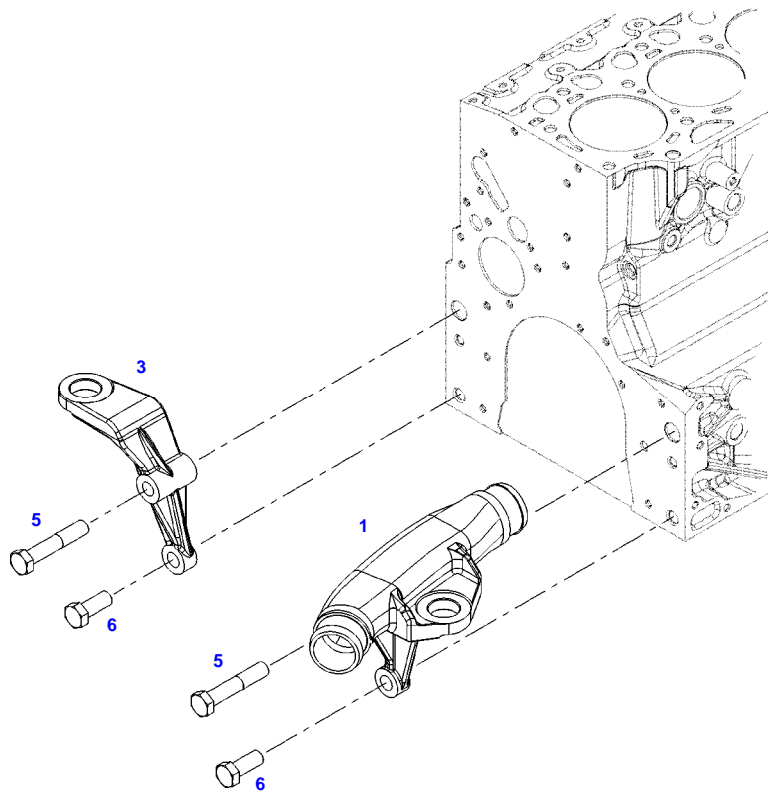

050822

Fendt

FENDT 824NA S4 (840/00101-05000) (WAM840XXX00F05001-99999)

F840105

ENGINE MOUNTINGS

Page01-0011

Item	Part Number	Qty	Description Comments	Technical Specification
1	72609225	1	HOLDER LEFT	L
3	72481061	1	ENGINE MOUNT RIGHT	
5	72374294	2	HEXAGONAL HEAD BOLT	DIN 931-M16X85 GWA-10.9
6	72418408	2	HEXAGONAL HEAD BOLT	DIN 933 M16X40 GWA-10.9