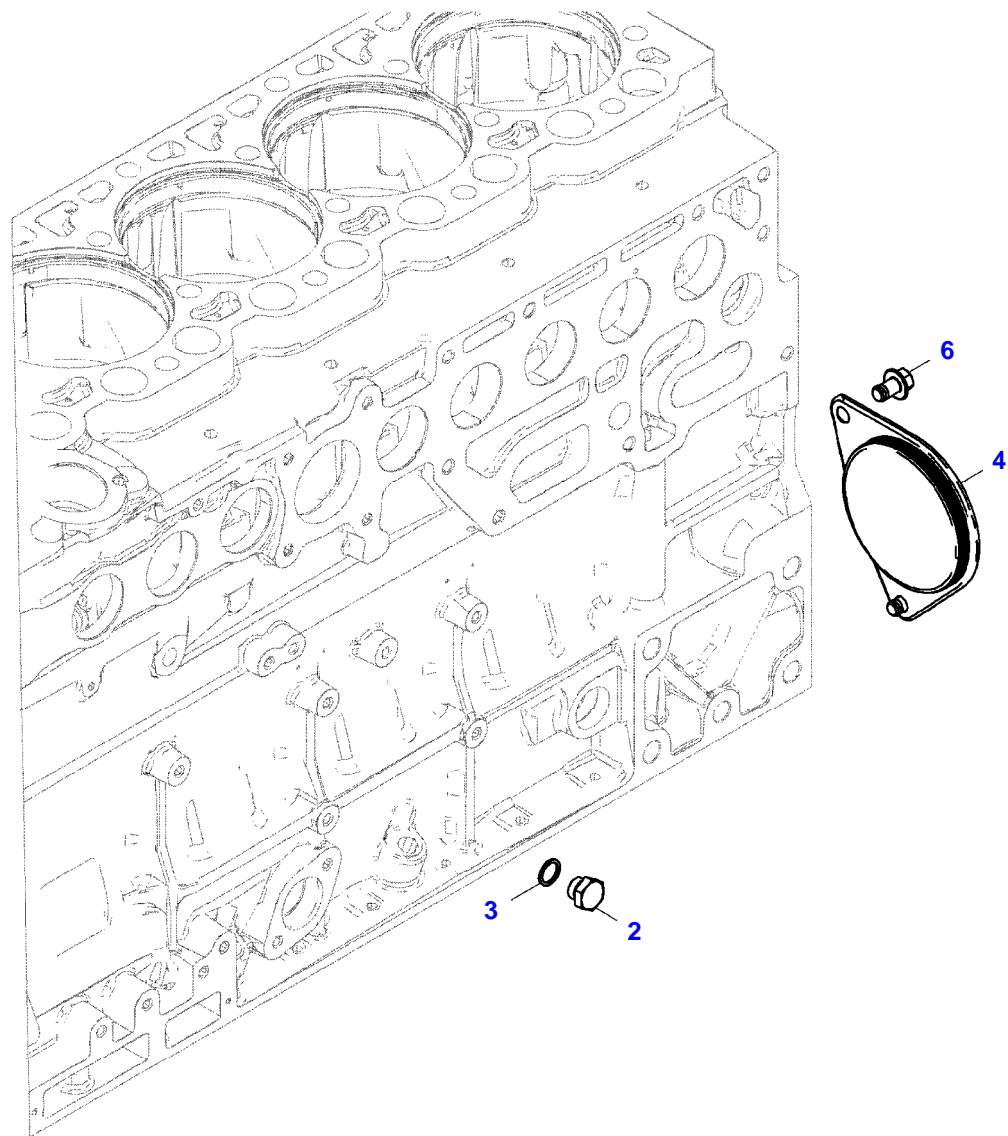

25548786-M-1

Item	Part Number	Qty	Description Comments	Technical Specification
			BLANKING PARTS FROM ENGINE S/N 12163402	
2	72631866	1	PLUG SCREW NOT NEEDED WITH AIR BRAKE	
3	72439867	1	SEALING WASHER NOT NEEDED WITH AIR BRAKE	DIN7603-14X18-CU-VERZ
4	72657732	1	COVER NOT NEEDED WITH AIR BRAKE	
6	72657640	2	HEXAGONAL HEAD BOLT	M10X16