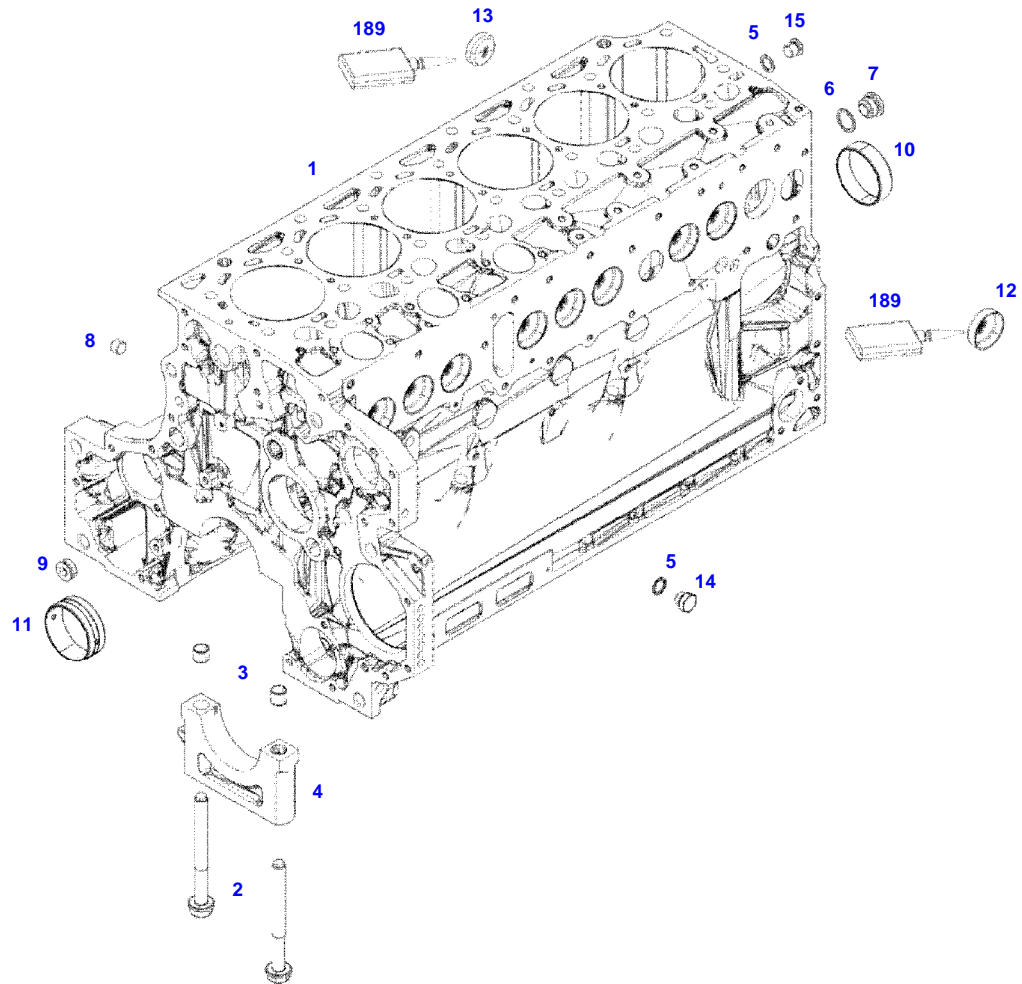

050701

Item	Part Number	Qty	Description Comments	Technical Specification
			UP TO ENGINE S/N 11630955	
1	72608629	1	ENGINE	TTCD6.1L6
	72613033	1	CRANKCASE INCLUDES ITEMS 2-14	
2	72416467	14	HEXAGONAL HEAD BOLT	
3	72344342	14	ADAPTER BUSH	
4			NOT AVAILABLE IN SINGLE PARTS	
5	72456134	2	SEALING WASHER	DIN 7603 D14X20-CU-VERZINNT
6	72439874	1	SEALING WASHER	
7	72455559	1	PLUG SCREW	
8	72429347	2	SCREW	M14X1,5
9	72431135	1	LOCKING PLUG	
10	72613035	6	BEARING BUSHING	
11	72491822	1	BEARING BUSHING	
12	72325325	9	CORE HOLE PLUG	
13	72325326	6	CORE HOLE PLUG	
14	72315799	2	PLUG	DIN 7604 AM14X1,5-A3L
185	72381391	1	THREADLOCKER	LOCTITE 243 10ML

F061053

Item	Part Number	Qty	Description Comments	Technical Specification
			FROM - UP TO ENGINE S/N 11630956 - 11703295	
1	72608629	1	ENGINE	TTCD6.1L6
	72625853	1	CRANKCASE INCLUDES ITEMS 2-15	
2	72416467	14	HEXAGONAL HEAD BOLT	
3	72344342	14	ADAPTER BUSH	
4			NOT AVAILABLE IN SINGLE PARTS	
5	72456134	2	SEALING WASHER	DIN 7603 D14X20-CU-VERZINNT
6	72439874	1	SEALING WASHER	
7	72455559	1	PLUG SCREW	
8	72429347	2	SCREW	M14X1,5
9	72431135	1	LOCKING PLUG	
10	72613035	6	BEARING BUSHING	
11	72491822	1	BEARING BUSHING	
12	72325325	9	CORE HOLE PLUG	
13	72325326	6	CORE HOLE PLUG	
14	72315799	2	PLUG	DIN 7604 AM14X1,5-A3L
15	72315438	1	PLUG SCREW	DIN 908 M14X1,5-ST
189	72381391	1	THREADLOCKER	LOCTITE 243 10ML