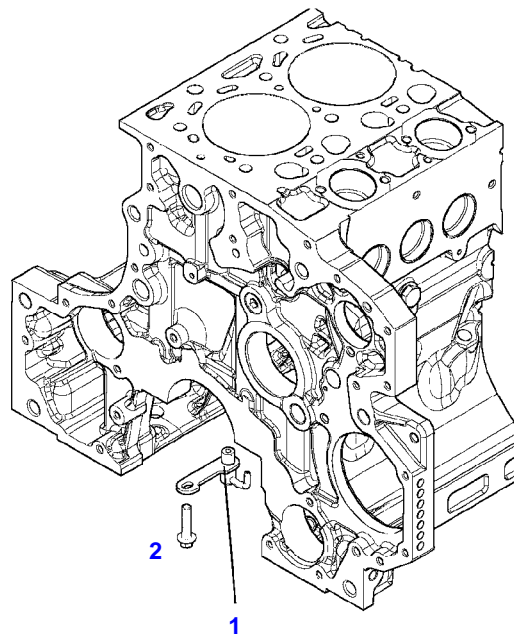

041197

Fendt

FENDT 824NA S4 (840/00101-05000) (WAM840XXX00F05001-99999)

F840105

CRANKCASE

Page01-0006

Item	Part Number	Qty	Description Comments	Technical Specification
			PISTON COOL.NOZZLE	
1	72613036	6	PISTON COOLING JET	
2	72605244	6	HEXAGONAL HEAD BOLT	M8X35