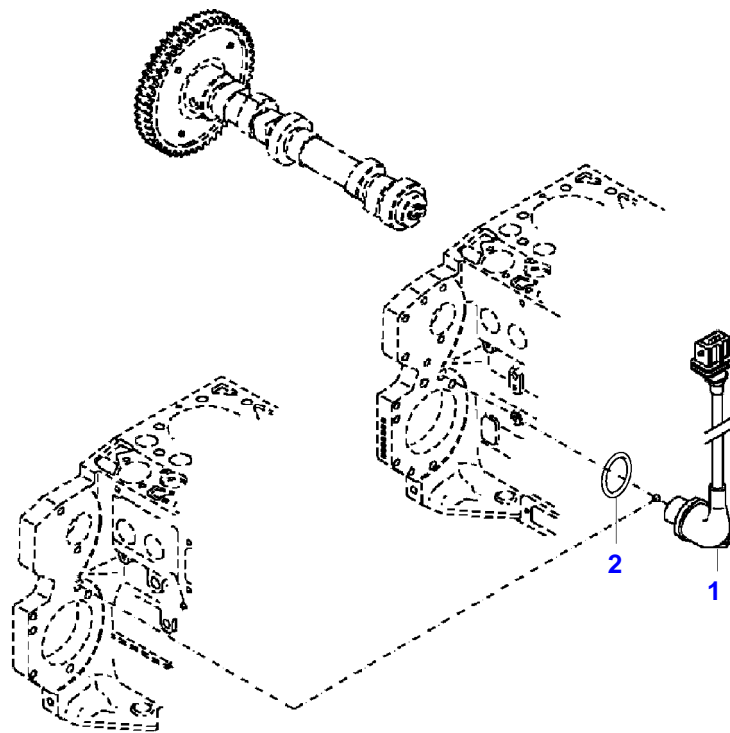

F061053

Item	Part Number	Qty	Description Comments	Technical Specification
			FROM - UP TO ENGINE S/N 11703296 - 12299951	
	72608629	1	ENGINE FROM - UP TO MACHINE S/N 840/101 - 840/1452	TTCD6.1L6
	72627985	1	ENGINE FROM MACHINE S/N 840/1453	TTCD6.1L6
1	72625854	1	CRANKCASE INCLUDES ITEMS 2-15	
2	72416467	14	HEXAGONAL HEAD BOLT	
3	72344342	14	ADAPTER BUSH	
4				
			NOT AVAILABLE IN SINGLE PARTS	
5	72456134	2	SEALING WASHER	DIN 7603 D14X20-CU-VERZINNT
6	72439874	1	SEALING WASHER	
7	72455559	1	PLUG SCREW	
8	72429347	2	SCREW	M14X1,5
9	72431135	1	LOCKING PLUG	
10	ACP0152940	6	FEMALE BEARING	
11	ACP0152930	1	FEMALE BEARING	
12	72325325	9	CORE HOLE PLUG	
13	72325326	6	CORE HOLE PLUG	
14	72315799	2	PLUG	DIN 7604 AM14X1,5-A3L
15	72315438	1	PLUG SCREW	DIN 908 M14X1,5-ST
189	72381391	1	THREADLOCKER	LOCTITE 243 10ML

Fendt

FENDT 824NA S4 (840/00101-05000) (WAM840XXX00F05001-99999)

F840105

ENGINE MOUNTINGS

Page01-0011

Item	Part Number	Qty	Description Comments	Technical Specification
1	72609225	1	HOLDER LEFT	L
3	72481061	1	ENGINE MOUNT RIGHT	
5	72374294	2	HEXAGONAL HEAD BOLT	DIN 931-M16X85 GWA-10.9
6	72418408	2	HEXAGONAL HEAD BOLT	DIN 933 M16X40 GWA-10.9

035107

Fendt

FENDT 824NA S4 (840/00101-05000) (WAM840XXX00F05001-99999)

F840105

ENGINE BEARINGS

Page01-0012

Item	Part Number	Qty	Description Comments	Technical Specification
1	72609235	4	ENGINE SUSPENSION	
2	72318110	4	DISC	
3	72315563	4	HEXAGONAL HEAD BOLT	DIN 931 M12X80-8.8A3L

5788543-M-1

Item	Part Number	Qty	Description Comments
			ENGINE SPEED EDC
1	72436871	1	TRANSMITTER ENGINE SPEED EDC UP TO ENGINE NUMBER 11933623
	72626758	1	TRANSMITTER ENGINE SPEED EDC FROM ENGINE S/N 11933624
2	72628348	1	O-RING