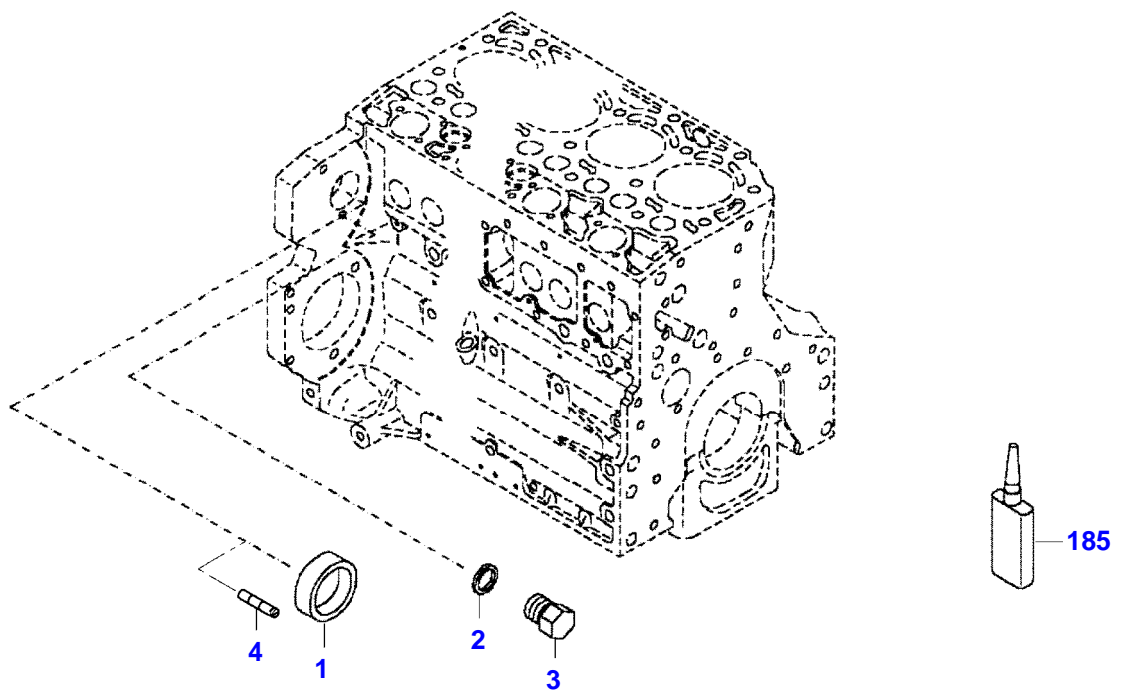

F061053

Item	Part Number	Qty	Description Comments	Technical Specification
			FROM - UP TO ENGINE S/N 11703296 - 12299951	
	72608629	1	ENGINE FROM - UP TO MACHINE S/N 840/101 - 840/1452	TTCD6.1L6
	72627985	1	ENGINE FROM MACHINE S/N 840/1453	TTCD6.1L6
1	72625854	1	CRANKCASE INCLUDES ITEMS 2-15	
2	72416467	14	HEXAGONAL HEAD BOLT	
3	72344342	14	ADAPTER BUSH	
4				
			NOT AVAILABLE IN SINGLE PARTS	
5	72456134	2	SEALING WASHER	DIN 7603 D14X20-CU-VERZINNT
6	72439874	1	SEALING WASHER	
7	72455559	1	PLUG SCREW	
8	72429347	2	SCREW	M14X1,5
9	72431135	1	LOCKING PLUG	
10	ACP0152940	6	FEMALE BEARING	
11	ACP0152930	1	FEMALE BEARING	
12	72325325	9	CORE HOLE PLUG	
13	72325326	6	CORE HOLE PLUG	
14	72315799	2	PLUG	DIN 7604 AM14X1,5-A3L
15	72315438	1	PLUG SCREW	DIN 908 M14X1,5-ST
189	72381391	1	THREADLOCKER	LOCTITE 243 10ML

F061053

Item	Part Number	Qty	Description Comments	Technical Specification
			FROM ENGINE S/N 12299952	
	72608629	1	ENGINE FROM - UP TO MACHINE S/N 840/101 - 840/1452	TTCD6.1L6
	72627985	1	ENGINE FROM MACHINE S/N 840/1453	TTCD6.1L6
1	72625854	1	CRANKCASE INCLUDES ITEMS 2-15	
2	72416467	14	HEXAGONAL HEAD BOLT	
3	72344342	14	ADAPTER BUSH	
4				
			NOT AVAILABLE IN SINGLE PARTS	
5	72456134	2	SEALING WASHER	DIN 7603 D14X20-CU-VERZINNT
6	72439874	1	SEALING WASHER	
7	72455559	1	PLUG SCREW	
8	72429347	2	SCREW	M14X1,5
9	72431135	1	LOCKING PLUG	
10	ACP0152940	6	FEMALE BEARING	
11	ACP0152930	1	FEMALE BEARING	
12	72325325	9	CORE HOLE PLUG	
13	72325326	6	CORE HOLE PLUG	
14	72315799	2	PLUG	DIN 7604 AM14X1,5-A3L
15	72315438	1	PLUG SCREW	DIN 908 M14X1,5-ST
189	72381391	1	THREADLOCKER	LOCTITE 243 10ML