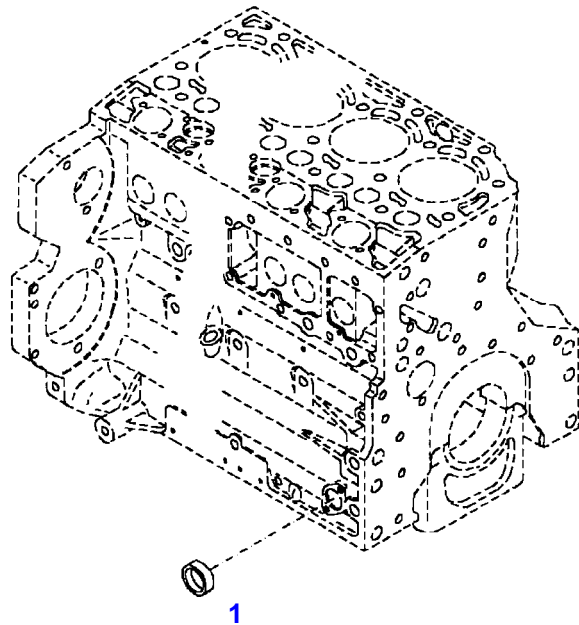

F061053

Item	Part Number	Qty	Description Comments	Technical Specification
			FROM ENGINE S/N 12299952	
	72608629	1	ENGINE FROM - UP TO MACHINE S/N 840/101 - 840/1452	TTCD6.1L6
	72627985	1	ENGINE FROM MACHINE S/N 840/1453	TTCD6.1L6
1	72625854	1	CRANKCASE INCLUDES ITEMS 2-15	
2	72416467	14	HEXAGONAL HEAD BOLT	
3	72344342	14	ADAPTER BUSH	
4				
			NOT AVAILABLE IN SINGLE PARTS	
5	72456134	2	SEALING WASHER	DIN 7603 D14X20-CU-VERZINNT
6	72439874	1	SEALING WASHER	
7	72455559	1	PLUG SCREW	
8	72429347	2	SCREW	M14X1,5
9	72431135	1	LOCKING PLUG	
10	ACP0152940	6	FEMALE BEARING	
11	ACP0152930	1	FEMALE BEARING	
12	72325325	9	CORE HOLE PLUG	
13	72325326	6	CORE HOLE PLUG	
14	72315799	2	PLUG	DIN 7604 AM14X1,5-A3L
15	72315438	1	PLUG SCREW	DIN 908 M14X1,5-ST
189	72381391	1	THREADLOCKER	LOCTITE 243 10ML

5786967-M-1

Item	Part Number	Qty	Description Comments	Technical Specification
BLANKING PARTS				
1	72627515	1	CORE HOLE PLUG UP TO ENGINE NUMBER 11982739	
	72628071	1	CAP COVER FROM ENGINE S/N 11982740	
2	72315088	2	SEALING WASHER	DIN 7603 A10X13,5-CU
3	72323677	2	PLUG	
4	72631860	2	THREADED PIN UP TO ENGINE S/N 12473099	
	72657969	2	PLUG SCREW FROM ENGINE S/N 12473100	
185	72325403	1	SAFE.LOCK AGENT UP TO ENGINE NUMBER 11982739	
	72493900	1	INSTALLATION AIDS FROM ENGINE S/N 11982740	

040194

Item	Part Number	Qty	Description Comments
			LOCKING PLUG
1	72325326	1	CORE HOLE PLUG UP TO ENGINE NUMBER 11982739
	72628072	1	CAP COVER FROM ENGINE S/N 11982740
185	72325403	1	SAFE.LOCK AGENT UP TO ENGINE NUMBER 11982739
	72493900	1	INSTALLATION AIDS FROM ENGINE S/N 11982740