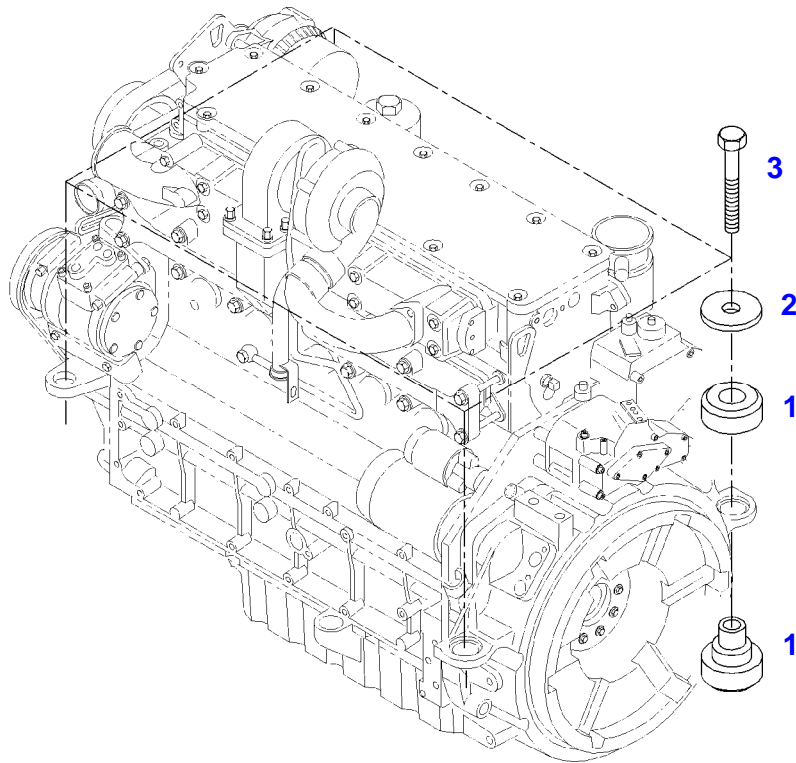

Fendt

FENDT 824NA S4 (840/00101-05000) (WAM840XXX00F05001-99999)

F840105

ENGINE MOUNTINGS

Page01-0011

Item	Part Number	Qty	Description Comments	Technical Specification
1	72609225	1	HOLDER LEFT	L
3	72481061	1	ENGINE MOUNT RIGHT	
5	72374294	2	HEXAGONAL HEAD BOLT	DIN 931-M16X85 GWA-10.9
6	72418408	2	HEXAGONAL HEAD BOLT	DIN 933 M16X40 GWA-10.9