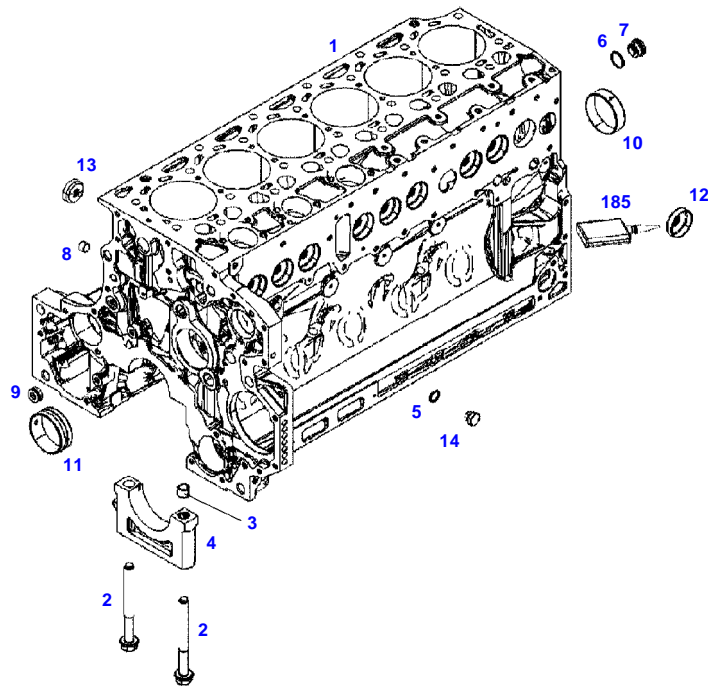

050701

Item	Part Number	Qty	Description Comments	Technical Specification
			UP TO ENGINE S/N 11630955	
1	72608629	1	ENGINE	TTCD6.1L6
	72613033	1	CRANKCASE INCLUDES ITEMS 2-14	
2	72416467	14	HEXAGONAL HEAD BOLT	
3	72344342	14	ADAPTER BUSH	
4			NOT AVAILABLE IN SINGLE PARTS	
5	72456134	2	SEALING WASHER	DIN 7603 D14X20-CU-VERZINNT
6	72439874	1	SEALING WASHER	
7	72455559	1	PLUG SCREW	
8	72429347	2	SCREW	M14X1,5
9	72431135	1	LOCKING PLUG	
10	72613035	6	BEARING BUSHING	
11	72491822	1	BEARING BUSHING	
12	72325325	9	CORE HOLE PLUG	
13	72325326	6	CORE HOLE PLUG	
14	72315799	2	PLUG	DIN 7604 AM14X1,5-A3L
185	72381391	1	THREADLOCKER	LOCTITE 243 10ML

F061053

Item	Part Number	Qty	Description Comments	Technical Specification
			FROM - UP TO ENGINE S/N 11630956 - 11703295	
1	72608629	1	ENGINE	TTCD6.1L6
	72625853	1	CRANKCASE INCLUDES ITEMS 2-15	
2	72416467	14	HEXAGONAL HEAD BOLT	
3	72344342	14	ADAPTER BUSH	
4			NOT AVAILABLE IN SINGLE PARTS	
5	72456134	2	SEALING WASHER	DIN 7603 D14X20-CU-VERZINNT
6	72439874	1	SEALING WASHER	
7	72455559	1	PLUG SCREW	
8	72429347	2	SCREW	M14X1,5
9	72431135	1	LOCKING PLUG	
10	72613035	6	BEARING BUSHING	
11	72491822	1	BEARING BUSHING	
12	72325325	9	CORE HOLE PLUG	
13	72325326	6	CORE HOLE PLUG	
14	72315799	2	PLUG	DIN 7604 AM14X1,5-A3L
15	72315438	1	PLUG SCREW	DIN 908 M14X1,5-ST
189	72381391	1	THREADLOCKER	LOCTITE 243 10ML