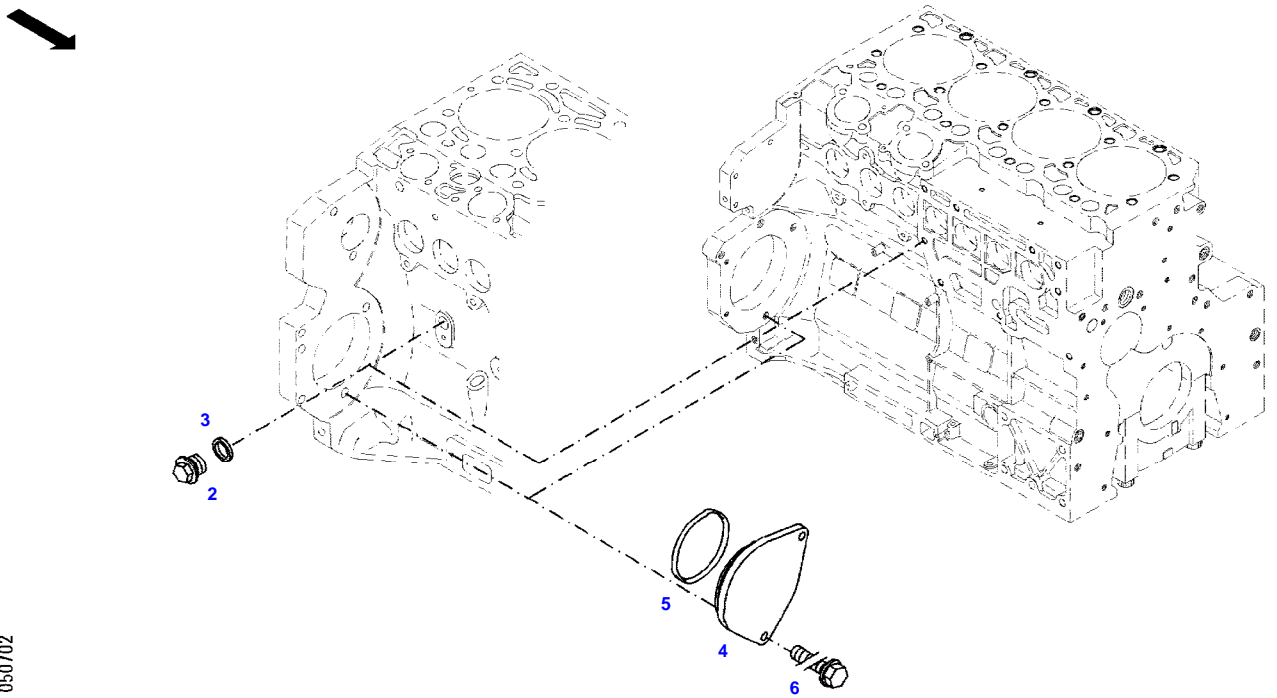

040194

Item	Part Number	Qty	Description Comments
			LOCKING PLUG
1	72325326	1	CORE HOLE PLUG UP TO ENGINE NUMBER 11982739
	72628072	1	CAP COVER FROM ENGINE S/N 11982740
185	72325403	1	SAFE.LOCK AGENT UP TO ENGINE NUMBER 11982739
	72493900	1	INSTALLATION AIDS FROM ENGINE S/N 11982740