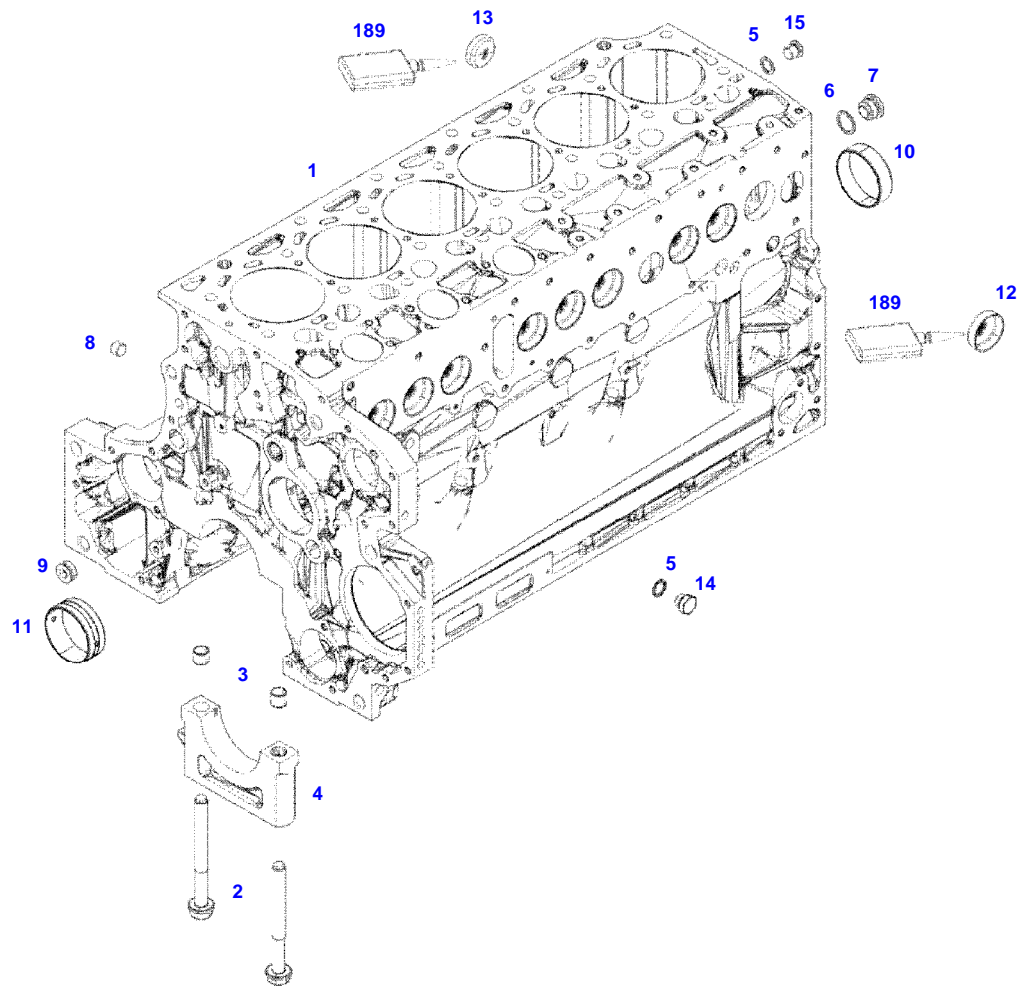

050701

Item	Part Number	Qty	Description Comments	Technical Specification
			UP TO ENGINE S/N 11630955	
1	72608629	1	ENGINE	TTCD6.1L6
	72613033	1	CRANKCASE INCLUDES ITEMS 2-14	
2	72416467	14	HEXAGONAL HEAD BOLT	
3	72344342	14	ADAPTER BUSH	
4			NOT AVAILABLE IN SINGLE PARTS	
5	72456134	2	SEALING WASHER	DIN 7603 D14X20-CU-VERZINNT
6	72439874	1	SEALING WASHER	
7	72455559	1	PLUG SCREW	
8	72429347	2	SCREW	M14X1,5
9	72431135	1	LOCKING PLUG	
10	72613035	6	BEARING BUSHING	
11	72491822	1	BEARING BUSHING	
12	72325325	9	CORE HOLE PLUG	
13	72325326	6	CORE HOLE PLUG	
14	72315799	2	PLUG	DIN 7604 AM14X1,5-A3L
185	72381391	1	THREADLOCKER	LOCTITE 243 10ML

F061053

Item	Part Number	Qty	Description Comments	Technical Specification
			FROM - UP TO ENGINE S/N 11630956 - 11703295	
1	72608629	1	ENGINE	TTCD6.1L6
	72625853	1	CRANKCASE INCLUDES ITEMS 2-15	
2	72416467	14	HEXAGONAL HEAD BOLT	
3	72344342	14	ADAPTER BUSH	
4			NOT AVAILABLE IN SINGLE PARTS	
5	72456134	2	SEALING WASHER	DIN 7603 D14X20-CU-VERZINNT
6	72439874	1	SEALING WASHER	
7	72455559	1	PLUG SCREW	
8	72429347	2	SCREW	M14X1,5
9	72431135	1	LOCKING PLUG	
10	72613035	6	BEARING BUSHING	
11	72491822	1	BEARING BUSHING	
12	72325325	9	CORE HOLE PLUG	
13	72325326	6	CORE HOLE PLUG	
14	72315799	2	PLUG	DIN 7604 AM14X1,5-A3L
15	72315438	1	PLUG SCREW	DIN 908 M14X1,5-ST
189	72381391	1	THREADLOCKER	LOCTITE 243 10ML