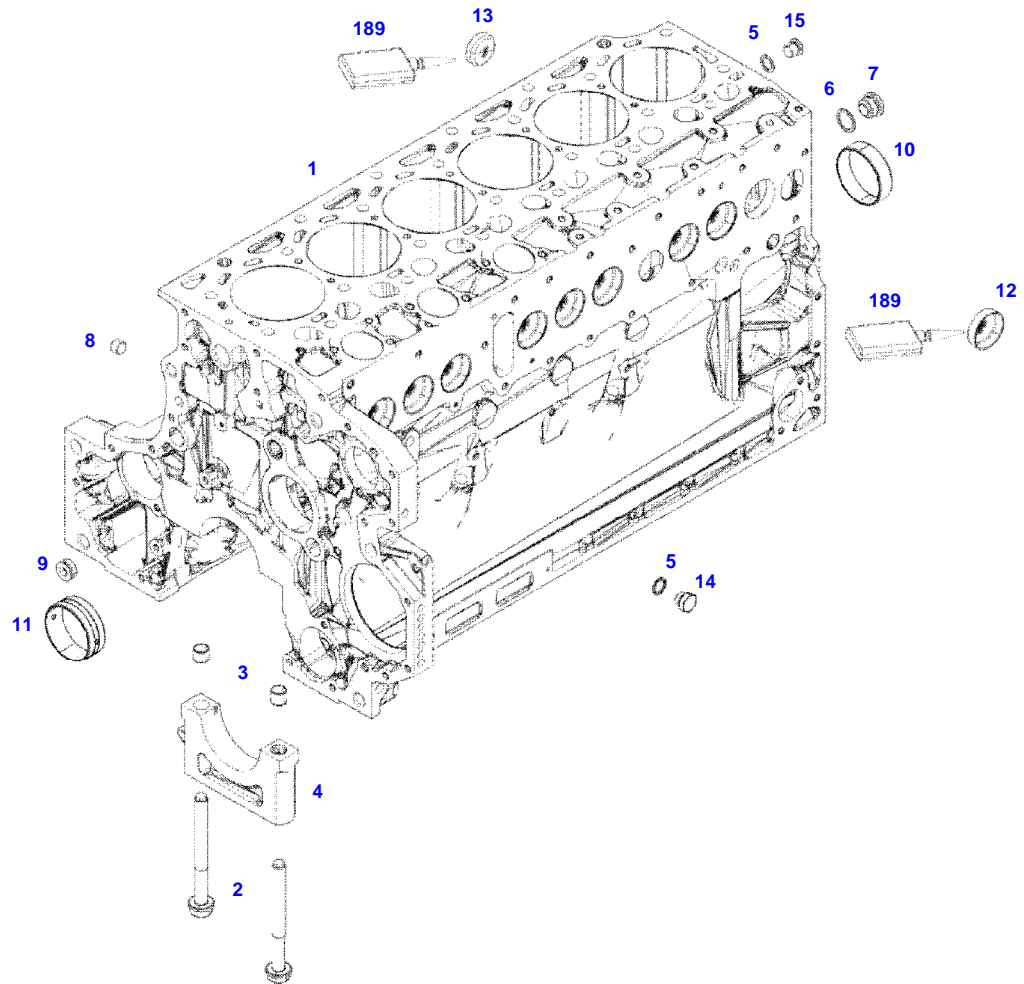

F061053

Item	Part Number	Qty	Description Comments	Technical Specification
			FROM - UP TO ENGINE S/N 11630956 - 11703295	
1	72608629	1	ENGINE	TTCD6.1L6
	72625853	1	CRANKCASE INCLUDES ITEMS 2-15	
2	72416467	14	HEXAGONAL HEAD BOLT	
3	72344342	14	ADAPTER BUSH	
4			NOT AVAILABLE IN SINGLE PARTS	
5	72456134	2	SEALING WASHER	DIN 7603 D14X20-CU-VERZINNT
6	72439874	1	SEALING WASHER	
7	72455559	1	PLUG SCREW	
8	72429347	2	SCREW	M14X1,5
9	72431135	1	LOCKING PLUG	
10	72613035	6	BEARING BUSHING	
11	72491822	1	BEARING BUSHING	
12	72325325	9	CORE HOLE PLUG	
13	72325326	6	CORE HOLE PLUG	
14	72315799	2	PLUG	DIN 7604 AM14X1,5-A3L
15	72315438	1	PLUG SCREW	DIN 908 M14X1,5-ST
189	72381391	1	THREADLOCKER	LOCTITE 243 10ML

F061053

Item	Part Number	Qty	Description Comments	Technical Specification
			FROM - UP TO ENGINE S/N 11703296 - 12299951	
	72608629	1	ENGINE FROM - UP TO MACHINE S/N 840/101 - 840/1452	TTCD6.1L6
	72627985	1	ENGINE FROM MACHINE S/N 840/1453	TTCD6.1L6
1	72625854	1	CRANKCASE INCLUDES ITEMS 2-15	
2	72416467	14	HEXAGONAL HEAD BOLT	
3	72344342	14	ADAPTER BUSH	
4				
			NOT AVAILABLE IN SINGLE PARTS	
5	72456134	2	SEALING WASHER	DIN 7603 D14X20-CU-VERZINNT
6	72439874	1	SEALING WASHER	
7	72455559	1	PLUG SCREW	
8	72429347	2	SCREW	M14X1,5
9	72431135	1	LOCKING PLUG	
10	ACP0152940	6	FEMALE BEARING	
11	ACP0152930	1	FEMALE BEARING	
12	72325325	9	CORE HOLE PLUG	
13	72325326	6	CORE HOLE PLUG	
14	72315799	2	PLUG	DIN 7604 AM14X1,5-A3L
15	72315438	1	PLUG SCREW	DIN 908 M14X1,5-ST
189	72381391	1	THREADLOCKER	LOCTITE 243 10ML