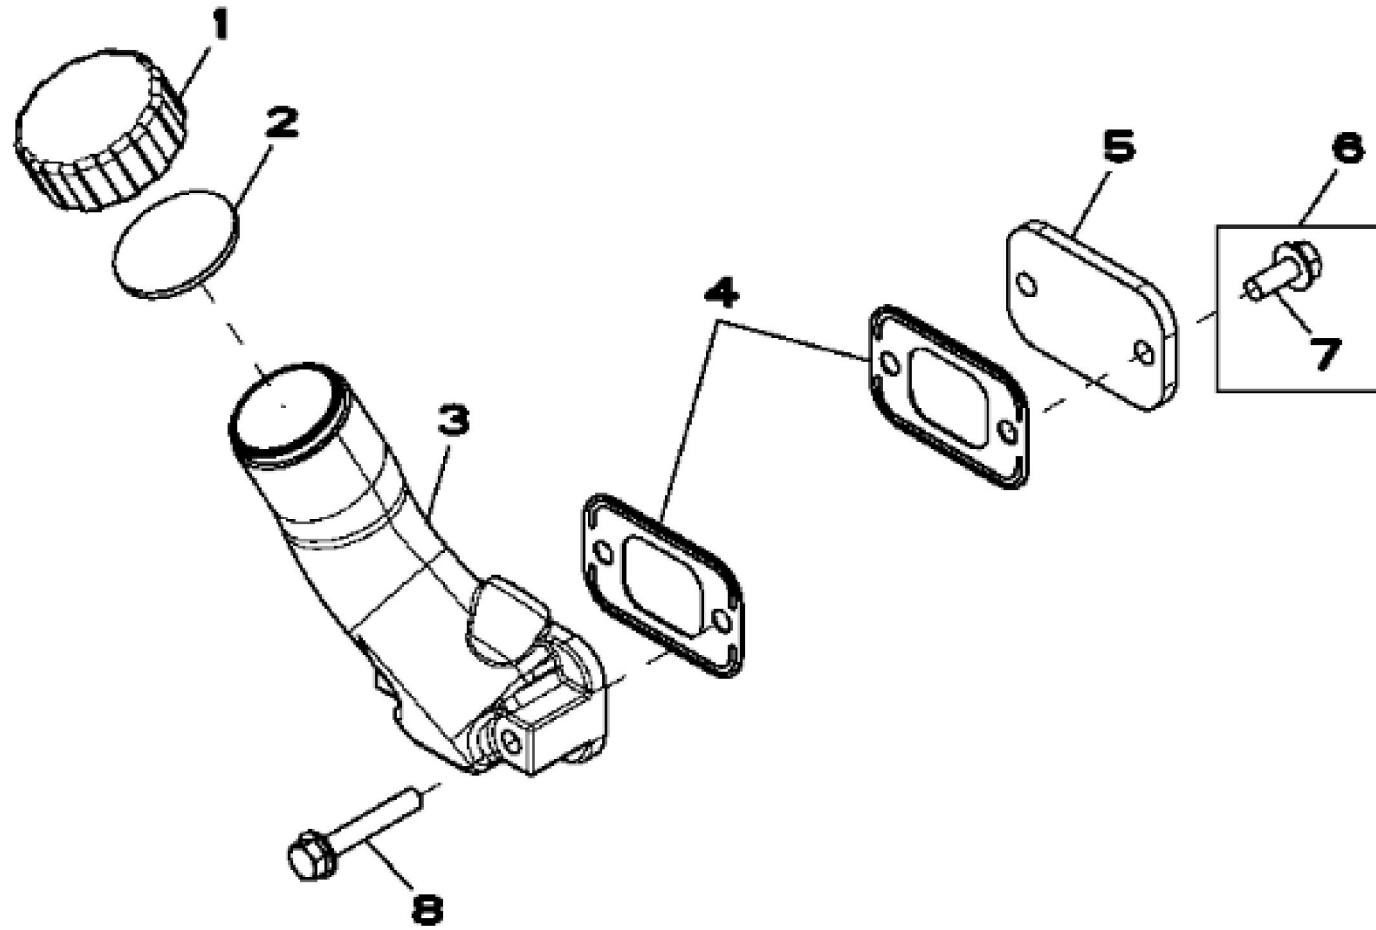

John Deere > Construction And Forestry >BACKHOE, LOADER >410J TMC - BACKHOE, LOADER >410J TMC Backhoe Loader >04A ENGINE 4045HL288-SE503031 >0400A ENGINE 4045HL288-SE503031
4045HL288 >ST349518 - 1160 ROCKER ARM COVER

KEY	PART NO.	PART NAME	QTY	REMARKS	
1	RE527858	SCREW	2		
2	R522409	HEAT SHIELD	1		
3	H23125	PLUG	4		
4	R123574	NUT	4		
5	R123575	O-RING	4		
6	R520896	VALVE COVER	1	(Not Illustrated) ORDER R543879	
6	R543879	VALVE COVER	1	MARKED R543880	
7	R524468	GASKET	1		
8	RE528742	DEFLECTOR	1		
9	19M7862	SCREW	1	M6 X 20	

RE515712PCDD02

KEY	PART NO.	PART NAME	QTY	REMARKS	
1	R80136	FILLER CAP	1		
2	R80135	GASKET	1		
3	R517353	FILLER NECK	1		
4	R136495	GASKET	2		
5	R116296	COVER	1		
6	RE67238	SCREW	2	(WITH PRE-APPLIED SEALANT)	
7	19M7866	SCREW	1	M8 X 20	
8	19M7799	SCREW	2	M8 X 45	

KEY	PART NO.	PART NAME	QTY	REMARKS	
1	R503880	PULLEY	1	OD = 188 mm	
2	R515040	BUSHING	1	OD = 50 mm	
3	R516648	CAP SCREW	1	M20 X 70	

RE502001PCDE02

Thank you so much for reading.
Please click the “Buy Now!”
button below to download the
complete manual.