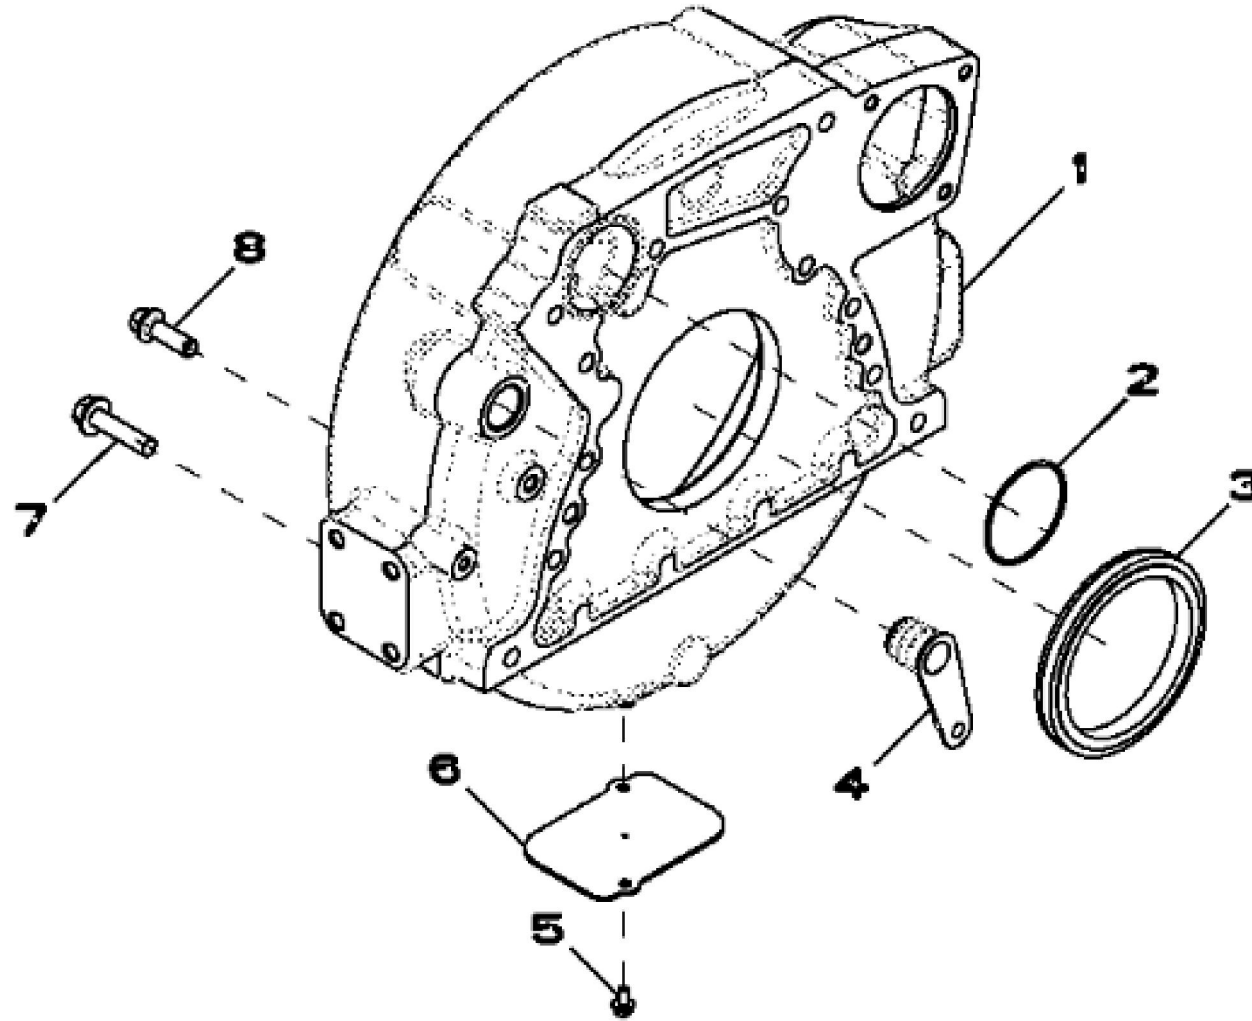

KEY	PART NO.	PART NAME	QTY	REMARKS	
1	RE527858	SCREW	2		
2	R522409	HEAT SHIELD	1		
3	H23125	PLUG	4		
4	R123574	NUT	4		
5	R123575	O-RING	4		
6	R520896	VALVE COVER	1	(Not Illustrated) ORDER R543879	
6	R543879	VALVE COVER	1	MARKED R543880	
7	R524468	GASKET	1		
8	RE528742	DEFLECTOR	1		
9	19M7862	SCREW	1	M6 X 20	

RE515712PCDD02

KEY	PART NO.	PART NAME	QTY	REMARKS	
1	R80136	FILLER CAP	1		
2	R80135	GASKET	1		
3	R517353	FILLER NECK	1		
4	R136495	GASKET	2		
5	R116296	COVER	1		
6	RE67238	SCREW	2	(WITH PRE-APPLIED SEALANT)	
7	19M7866	SCREW	1	M8 X 20	
8	19M7799	SCREW	2	M8 X 45	

KEY	PART NO.	PART NAME	QTY	REMARKS	
1	R503880	PULLEY	1	OD = 188 mm	
2	R515040	BUSHING	1	OD = 50 mm	
3	R516648	CAP SCREW	1	M20 X 70	

RE502001PCDE02

Thank you so much for reading.
Please click the “Buy Now!”
button below to download the
complete manual.