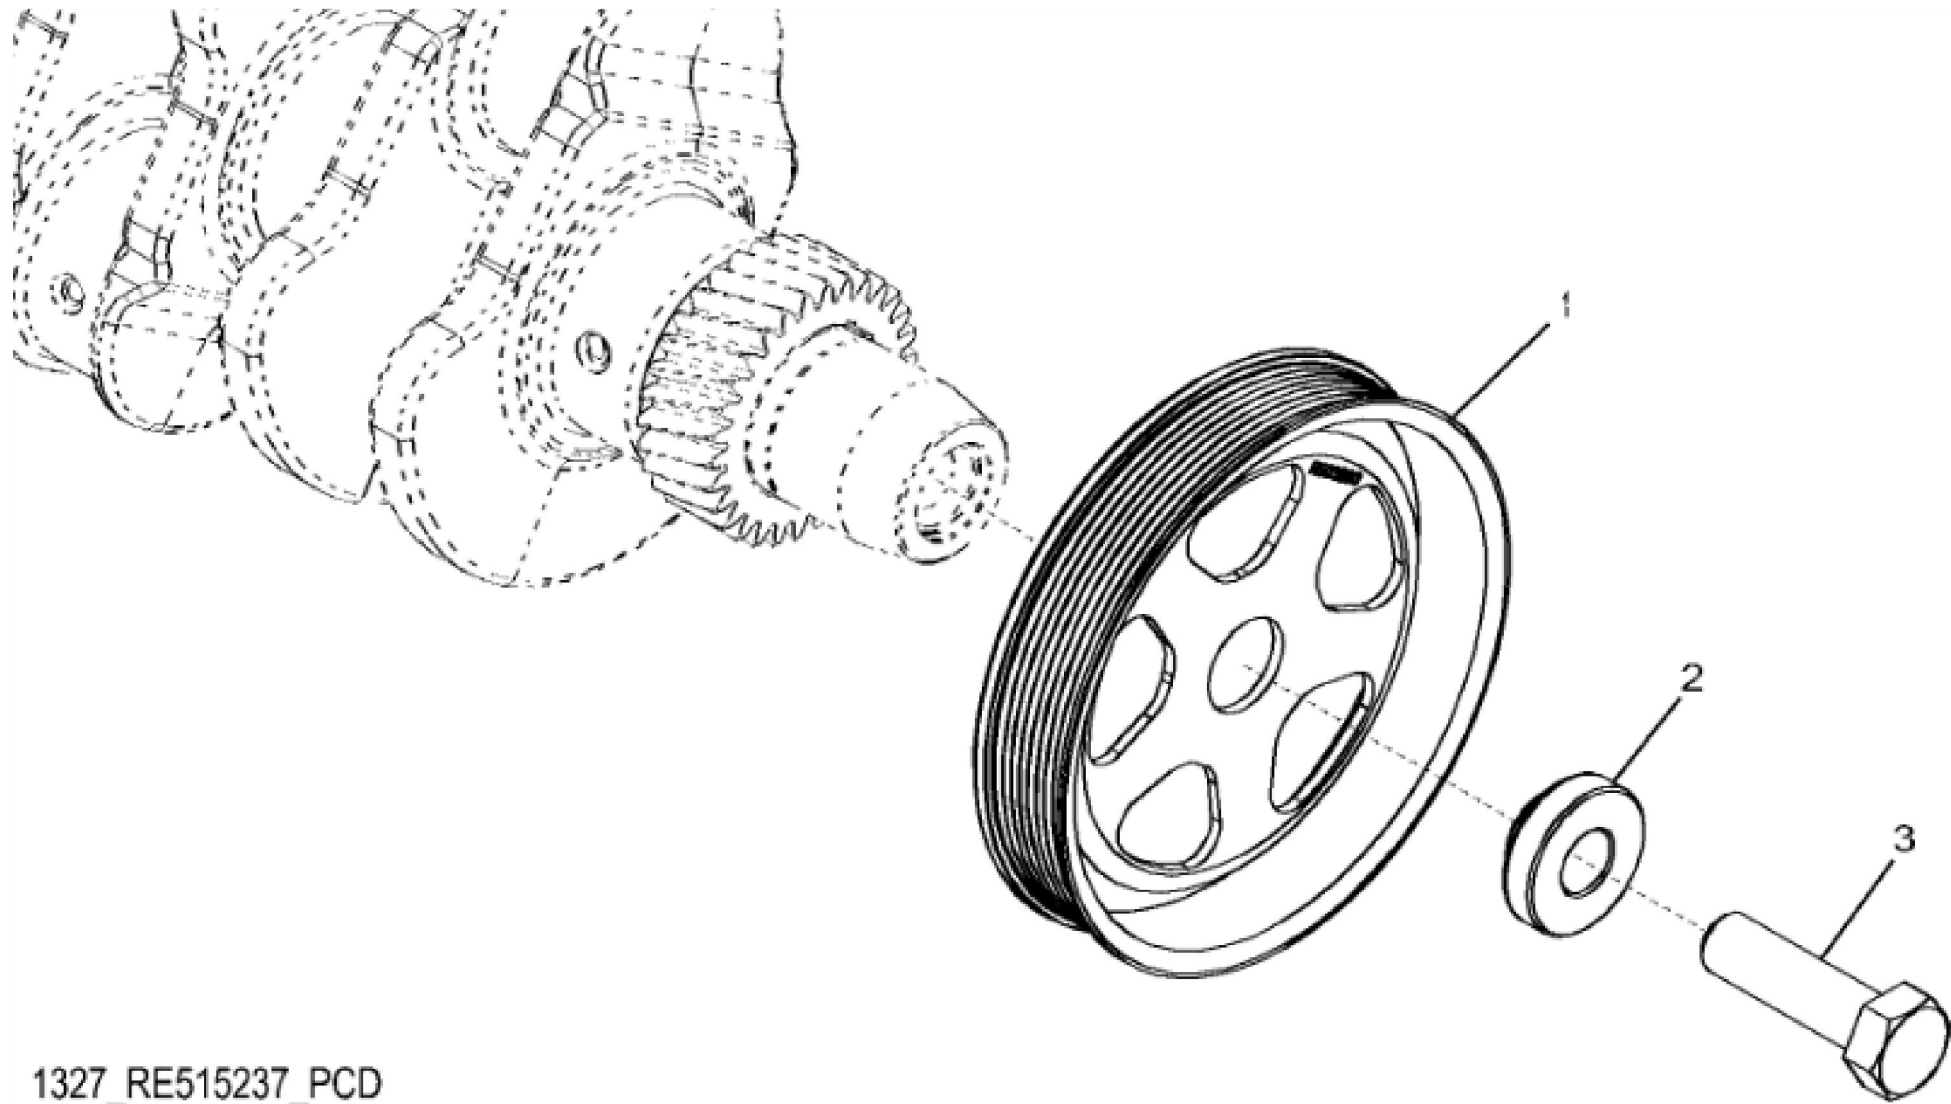

John Deere > Construction And Forestry >BACKHOE, LOADER >410J TMC - BACKHOE, LOADER >410J TMC Backhoe Loader >04A ENGINE 4045HL288-SE503031 >0400A ENGINE 4045HL288-SE503031
4045HL288 >ST349518 - 1160 ROCKER ARM COVER

KEY	PART NO.	PART NAME	QTY	REMARKS	
1	RE527858	SCREW	2		
2	R522409	HEAT SHIELD	1		
3	H23125	PLUG	4		
4	R123574	NUT	4		
5	R123575	O-RING	4		
6	R520896	VALVE COVER	1	(Not Illustrated) ORDER R543879	
6	R543879	VALVE COVER	1	MARKED R543880	
7	R524468	GASKET	1		
8	RE528742	DEFLECTOR	1		
9	19M7862	SCREW	1	M6 X 20	

RE515712PCDD02

KEY	PART NO.	PART NAME	QTY	REMARKS	
1	R80136	FILLER CAP	1		
2	R80135	GASKET	1		
3	R517353	FILLER NECK	1		
4	R136495	GASKET	2		
5	R116296	COVER	1		
6	RE67238	SCREW	2	(WITH PRE-APPLIED SEALANT)	
7	19M7866	SCREW	1	M8 X 20	
8	19M7799	SCREW	2	M8 X 45	

KEY	PART NO.	PART NAME	QTY	REMARKS	
1	R503880	PULLEY	1	OD = 188 mm	
2	R515040	BUSHING	1	OD = 50 mm	
3	R516648	CAP SCREW	1	M20 X 70	

RE502001PCDE02

Thank you so much for reading.
Please click the “Buy Now!”
button below to download the
complete manual.