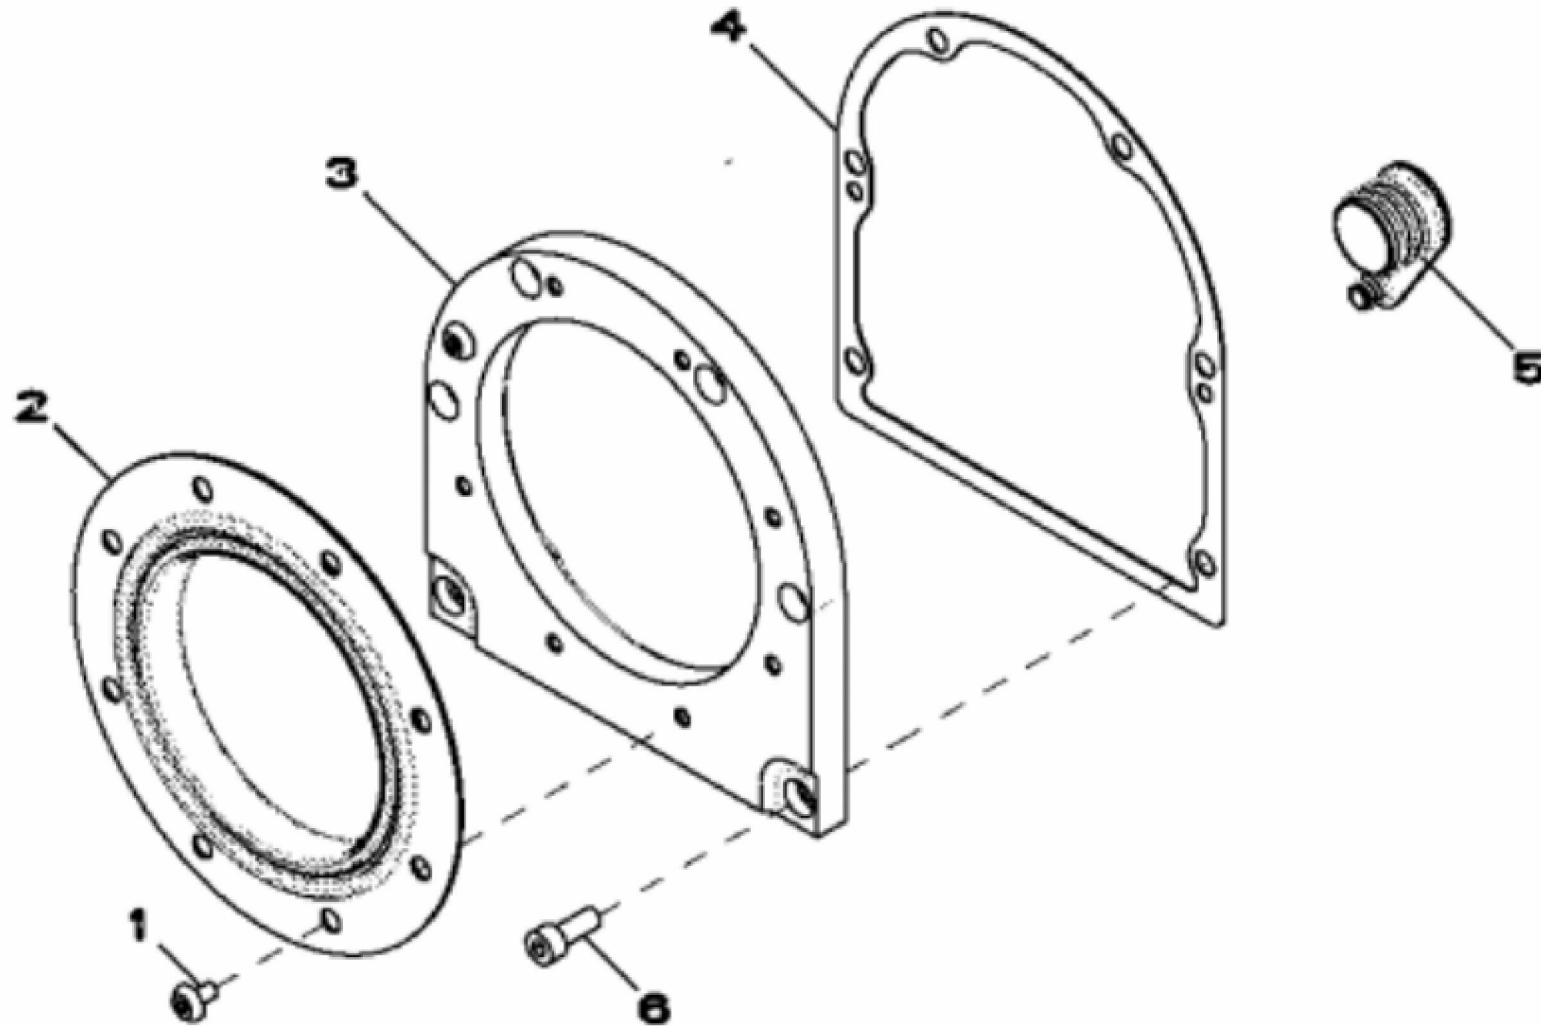

John Deere > Agriculture > TRACTOR > 8270R - TRACTOR > 8270R Tractor (S.N. 000101 - 053099)(Worldwide) > 20 ENGINE 6090HRW65, 6090HRW73-RE539266-RE539264 > ST130073 - 1102 ROCKER ARM COVER

KEY	PART NO.	PART NAME	QTY	REMARKS	
1	RE529871	ELBOW FITTING	1	SUB FOR RE527976	
2	T122075	O-RING	1		
3	19M8291	SCREW	15	M8 X 35	
4	RE536705	COVER	1	MARKED R545610; SUB FOR RE529972	
5	R523317	BREATHER	1	SUB FOR R518264	
6	RE526690	CAP SCREW	2		
7	RE526689	CAP SCREW	1		
8	R527884	GASKET	1		

1341_RE523047_PCD

KEY	PART NO.	PART NAME	QTY	REMARKS	
1	19M8889	CAP SCREW	1	M16 X 50	
2	19M8533	SCREW	6	M10 X 25	
3	R26333	WASHER	1		
4	RE57604	TORSIONAL DAMPER	1		
5	RE520465	TORSIONAL DAMPER	1		
6	R523306	KEY	1		

RE523301PCDH02

OIL SEAL / HOUSING

KEY	PART NO.	PART NAME	QTY	REMARKS	
1	R522160	SCREW	8		
2	RE530121	SEAL	1		
3	R530233	HOUSING	1		
4	R522768	GASKET	1		
5	R121929	PLUG	1		
6	19M8446	SCREW	6	M8 X 20	

RE522627PCDA02