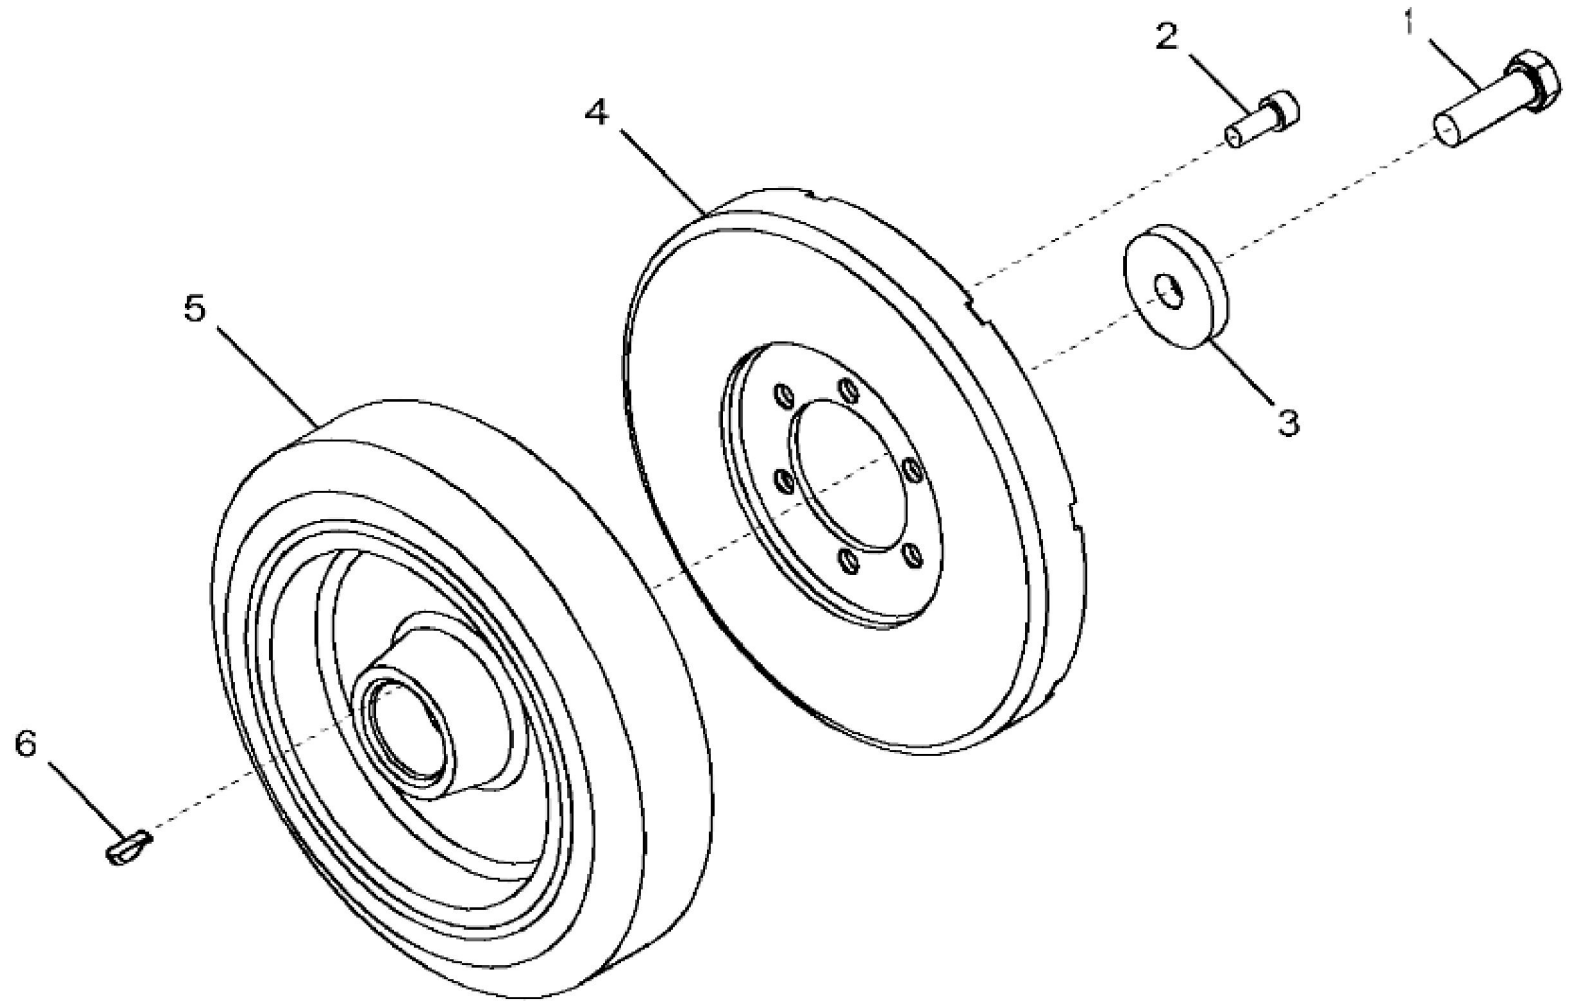

John Deere > Agriculture > TRACTOR > 8270R - TRACTOR > 8270R Tractor (S.N. 000101 - 053099)(Worldwide) > 20 ENGINE 6090HRW65, 6090HRW73-RE539266-RE539264 > ST130073 - 1102 ROCKER ARM COVER

KEY	PART NO.	PART NAME	QTY	REMARKS	
1	RE529871	ELBOW FITTING	1	SUB FOR RE527976	
2	T122075	O-RING	1		
3	19M8291	SCREW	15	M8 X 35	
4	RE536705	COVER	1	MARKED R545610; SUB FOR RE529972	
5	R523317	BREATHER	1	SUB FOR R518264	
6	RE526690	CAP SCREW	2		
7	RE526689	CAP SCREW	1		
8	R527884	GASKET	1		

1341_RE523047_PCD

KEY	PART NO.	PART NAME	QTY	REMARKS	
1	19M8889	CAP SCREW	1	M16 X 50	
2	19M8533	SCREW	6	M10 X 25	
3	R26333	WASHER	1		
4	RE57604	TORSIONAL DAMPER	1		
5	RE520465	TORSIONAL DAMPER	1		
6	R523306	KEY	1		

RE523301PCDH02

OIL SEAL / HOUSING

KEY	PART NO.	PART NAME	QTY	REMARKS	
1	R522160	SCREW	8		
2	RE530121	SEAL	1		
3	R530233	HOUSING	1		
4	R522768	GASKET	1		
5	R121929	PLUG	1		
6	19M8446	SCREW	6	M8 X 20	

RE522627PCDA02