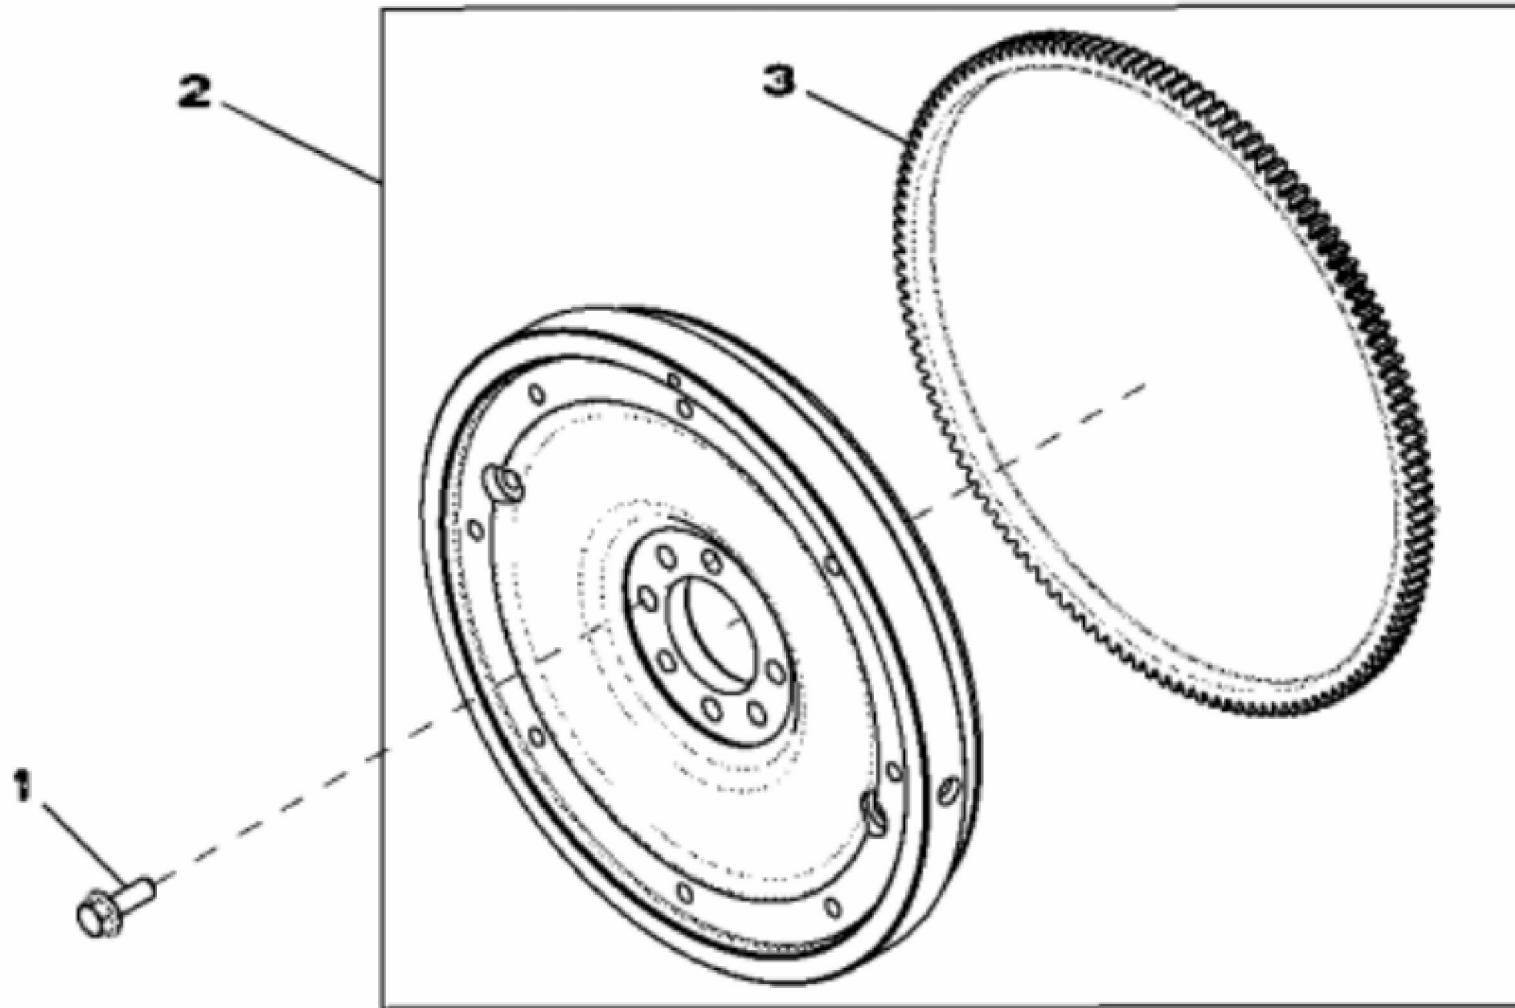

John Deere > Agriculture > TRACTOR > 8270R - TRACTOR > 8270R Tractor (S.N. 000101 - 053099)(Worldwide) > 20 ENGINE 6090HRW65, 6090HRW73-RE539266-RE539264 > ST130073 - 1102 ROCKER ARM COVER

KEY	PART NO.	PART NAME	QTY	REMARKS	
1	RE529871	ELBOW FITTING	1	SUB FOR RE527976	
2	T122075	O-RING	1		
3	19M8291	SCREW	15	M8 X 35	
4	RE536705	COVER	1	MARKED R545610; SUB FOR RE529972	
5	R523317	BREATHER	1	SUB FOR R518264	
6	RE526690	CAP SCREW	2		
7	RE526689	CAP SCREW	1		
8	R527884	GASKET	1		

1341_RE523047_PCD

KEY	PART NO.	PART NAME	QTY	REMARKS	
1	19M8889	CAP SCREW	1	M16 X 50	
2	19M8533	SCREW	6	M10 X 25	
3	R26333	WASHER	1		
4	RE57604	TORSIONAL DAMPER	1		
5	RE520465	TORSIONAL DAMPER	1		
6	R523306	KEY	1		

RE523301PCDH02

OIL SEAL / HOUSING

KEY	PART NO.	PART NAME	QTY	REMARKS	
1	R522160	SCREW	8		
2	RE530121	SEAL	1		
3	R530233	HOUSING	1		
4	R522768	GASKET	1		
5	R121929	PLUG	1		
6	19M8446	SCREW	6	M8 X 20	

RE522627PCDA02