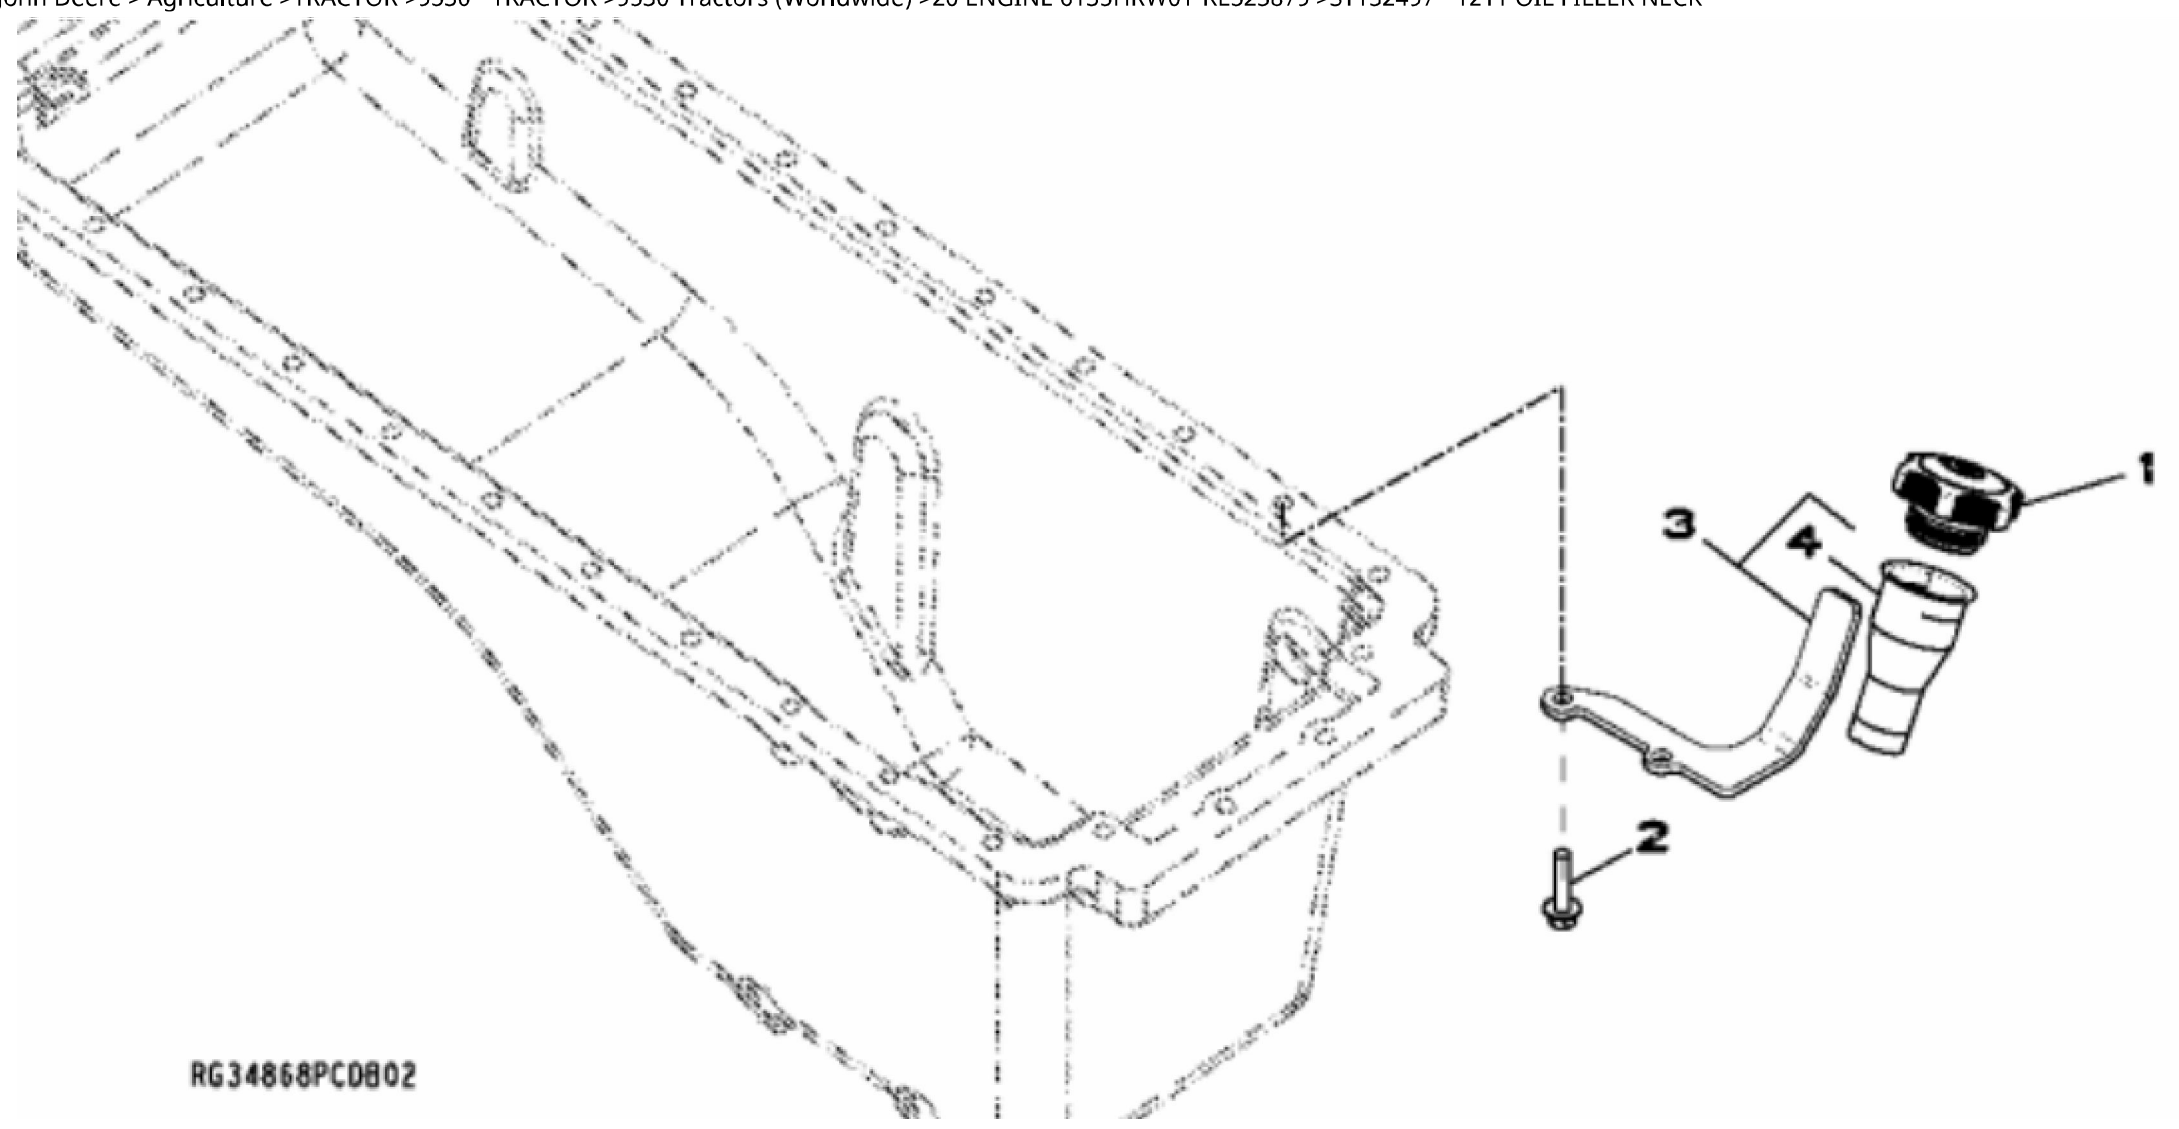

KEY	PART NO.	PART NAME	QTY	REMARKS	
1	19M8039	SCREW	3	M8 X 80	
2	RE547702	SEALING WASHER	3	SUB FOR R524374	
2	RE547702	SEALING WASHER	3		
3	RE71265	ISOLATOR	3		
4	R523531	VALVE COVER	1	SUB FOR R524450	
5	R501292	GROMMET	2	SUB FOR R127451	
6	R116713	NEEDLE ROLLER	2		
7	R521520	GASKET	1	SUB FOR R502124	
8	RE532491	PANEL	1		
9	RE527858	SCREW	4		

RG34868PC0802

KEY	PART NO.	PART NAME	QTY	REMARKS	
1	RE535517	FILLER CAP	1	(Sub For RE500250)	
2	19M7804	SCREW	2	M10 X 40	
3	RE201564	BRACKET	1		
4	R120801	DIPSTICK TUBE	1		

RG23915PCDF 02

KEY	PART NO.	PART NAME	QTY	REMARKS	
1	R522160	SCREW	8		
2	RE53687	SEAL	1		
3	R27149	O-RING	1		
4	AR61533	PLUG	1		
5	19M7868	SCREW	7	M8 X 30	
6	R116338	HOUSING	1		
7	R520512	GASKET	1	(Sub For R35043)	