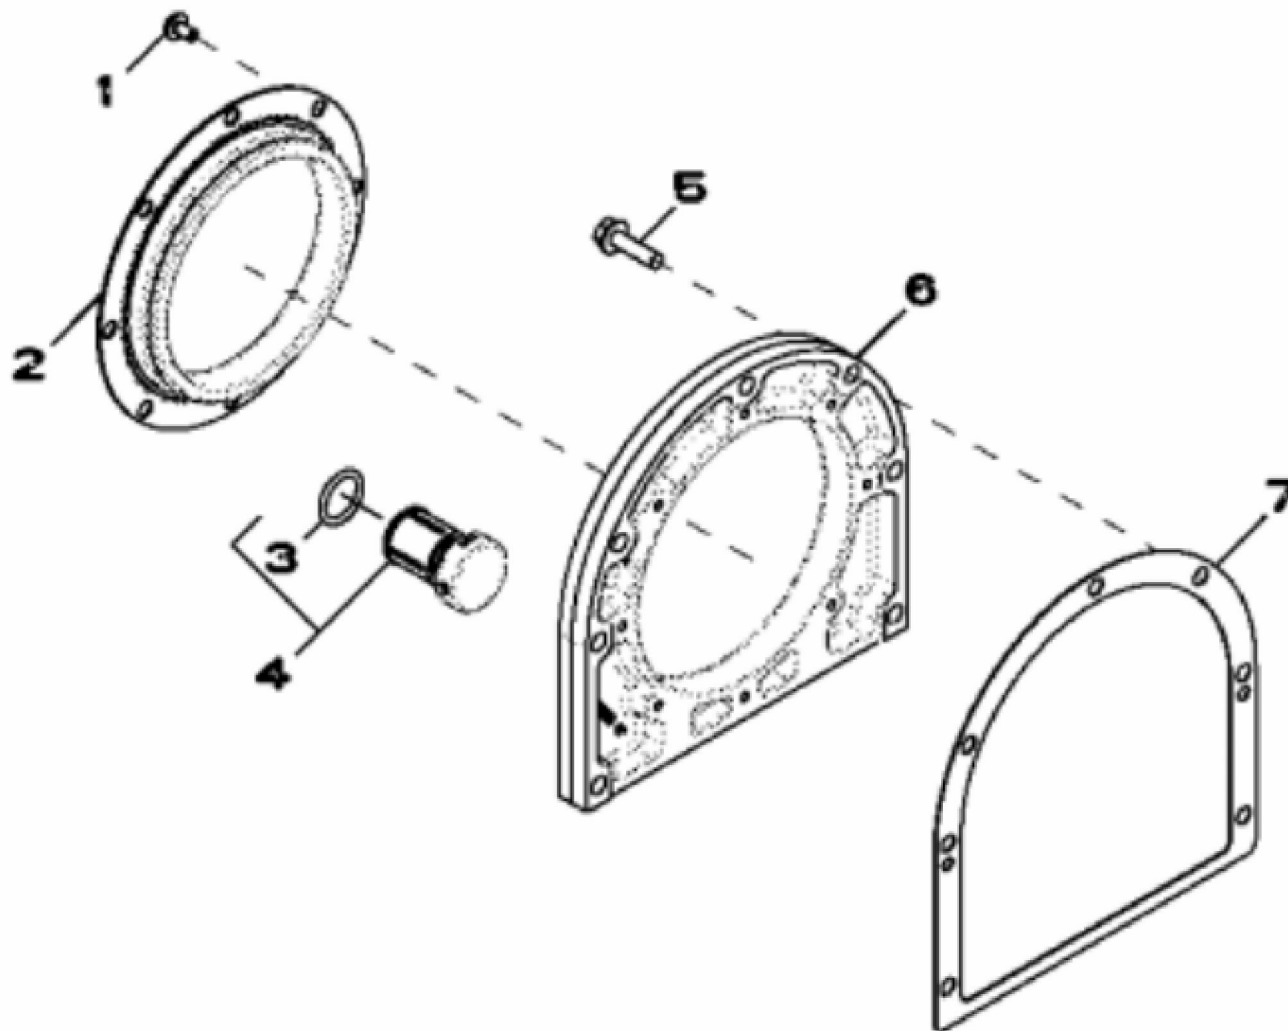

KEY	PART NO.	PART NAME	QTY	REMARKS	
1	19M8039	SCREW	3	M8 X 80	
2	RE547702	SEALING WASHER	3	SUB FOR R524374	
2	RE547702	SEALING WASHER	3		
3	RE71265	ISOLATOR	3		
4	R523531	VALVE COVER	1	SUB FOR R524450	
5	R501292	GROMMET	2	SUB FOR R127451	
6	R116713	NEEDLE ROLLER	2		
7	R521520	GASKET	1	SUB FOR R502124	
8	RE532491	PANEL	1		
9	RE527858	SCREW	4		

RG34868PC0802

KEY	PART NO.	PART NAME	QTY	REMARKS	
1	RE535517	FILLER CAP	1	(Sub For RE500250)	
2	19M7804	SCREW	2	M10 X 40	
3	RE201564	BRACKET	1		
4	R120801	DIPSTICK TUBE	1		

RG23915PCDF 02

KEY	PART NO.	PART NAME	QTY	REMARKS	
1	R522160	SCREW	8		
2	RE53687	SEAL	1		
3	R27149	O-RING	1		
4	AR61533	PLUG	1		
5	19M7868	SCREW	7	M8 X 30	
6	R116338	HOUSING	1		
7	R520512	GASKET	1	(Sub For R35043)	