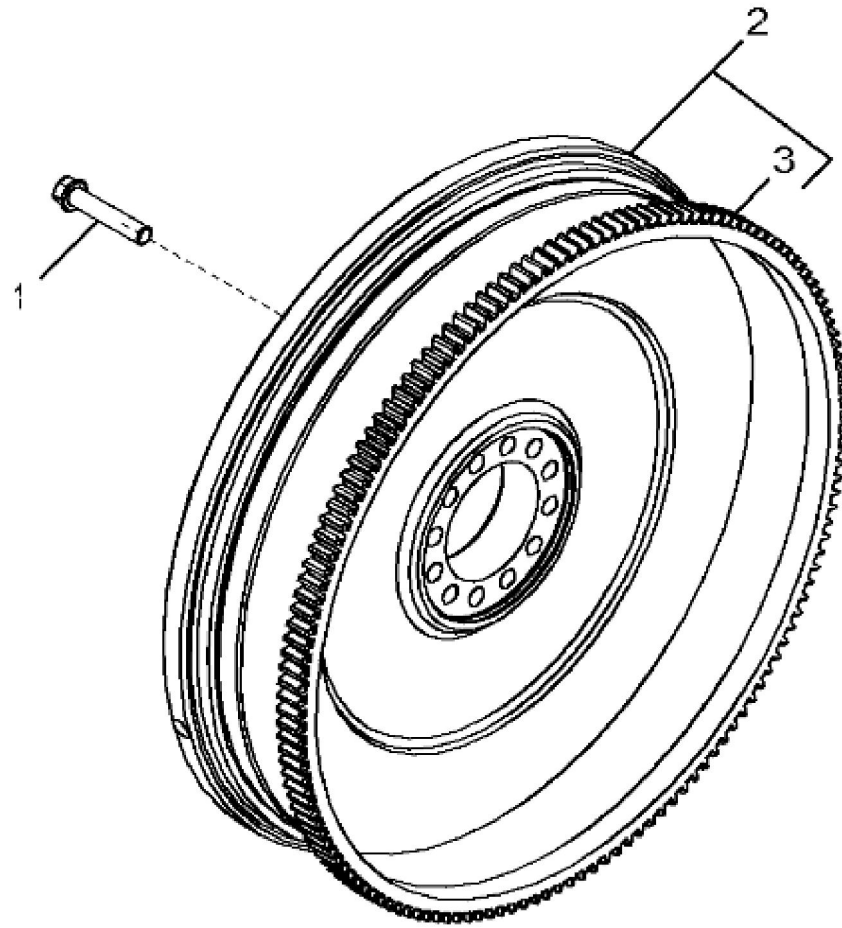

KEY	PART NO.	PART NAME	QTY	REMARKS	
1	19M8039	SCREW	3	M8 X 80	
2	RE547702	SEALING WASHER	3	SUB FOR R524374	
2	RE547702	SEALING WASHER	3		
3	RE71265	ISOLATOR	3		
4	R523531	VALVE COVER	1	SUB FOR R524450	
5	R501292	GROMMET	2	SUB FOR R127451	
6	R116713	NEEDLE ROLLER	2		
7	R521520	GASKET	1	SUB FOR R502124	
8	RE532491	PANEL	1		
9	RE527858	SCREW	4		

RG34868PC0802

KEY	PART NO.	PART NAME	QTY	REMARKS	
1	RE535517	FILLER CAP	1	(Sub For RE500250)	
2	19M7804	SCREW	2	M10 X 40	
3	RE201564	BRACKET	1		
4	R120801	DIPSTICK TUBE	1		

RG23915PCDF 02

KEY	PART NO.	PART NAME	QTY	REMARKS	
1	R522160	SCREW	8		
2	RE53687	SEAL	1		
3	R27149	O-RING	1		
4	AR61533	PLUG	1		
5	19M7868	SCREW	7	M8 X 30	
6	R116338	HOUSING	1		
7	R520512	GASKET	1	(Sub For R35043)	