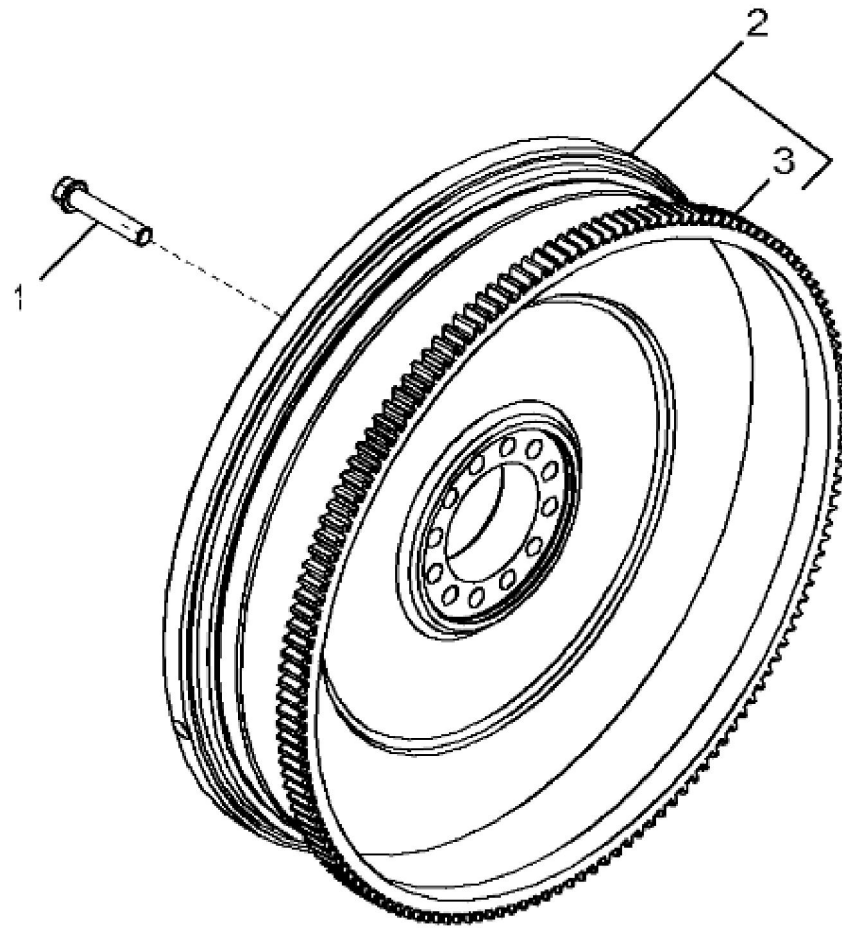

KEY	PART NO.	PART NAME	QTY	REMARKS	
1	19M8039	SCREW	3	M8 X 80	
2	RE547702	SEALING WASHER	3	SUB FOR R524374	
2	RE547702	SEALING WASHER	3		
3	RE71265	ISOLATOR	3		
4	R523531	VALVE COVER	1	SUB FOR R524450	
5	R501292	GROMMET	2	SUB FOR R127451	
6	R116713	NEEDLE ROLLER	2		
7	R521520	GASKET	1	SUB FOR R502124	
8	RE532491	PANEL	1		
9	RE527858	SCREW	4		

RG34868PC0802

KEY	PART NO.	PART NAME	QTY	REMARKS	
1	RE535517	FILLER CAP	1	(Sub For RE500250)	
2	19M7804	SCREW	2	M10 X 40	
3	RE201564	BRACKET	1		
4	R120801	DIPSTICK TUBE	1		

RG23915PCDF 02

KEY	PART NO.	PART NAME	QTY	REMARKS	
1	R522160	SCREW	8		
2	RE53687	SEAL	1		
3	R27149	O-RING	1		
4	AR61533	PLUG	1		
5	19M7868	SCREW	7	M8 X 30	
6	R116338	HOUSING	1		
7	R520512	GASKET	1	(Sub For R35043)	