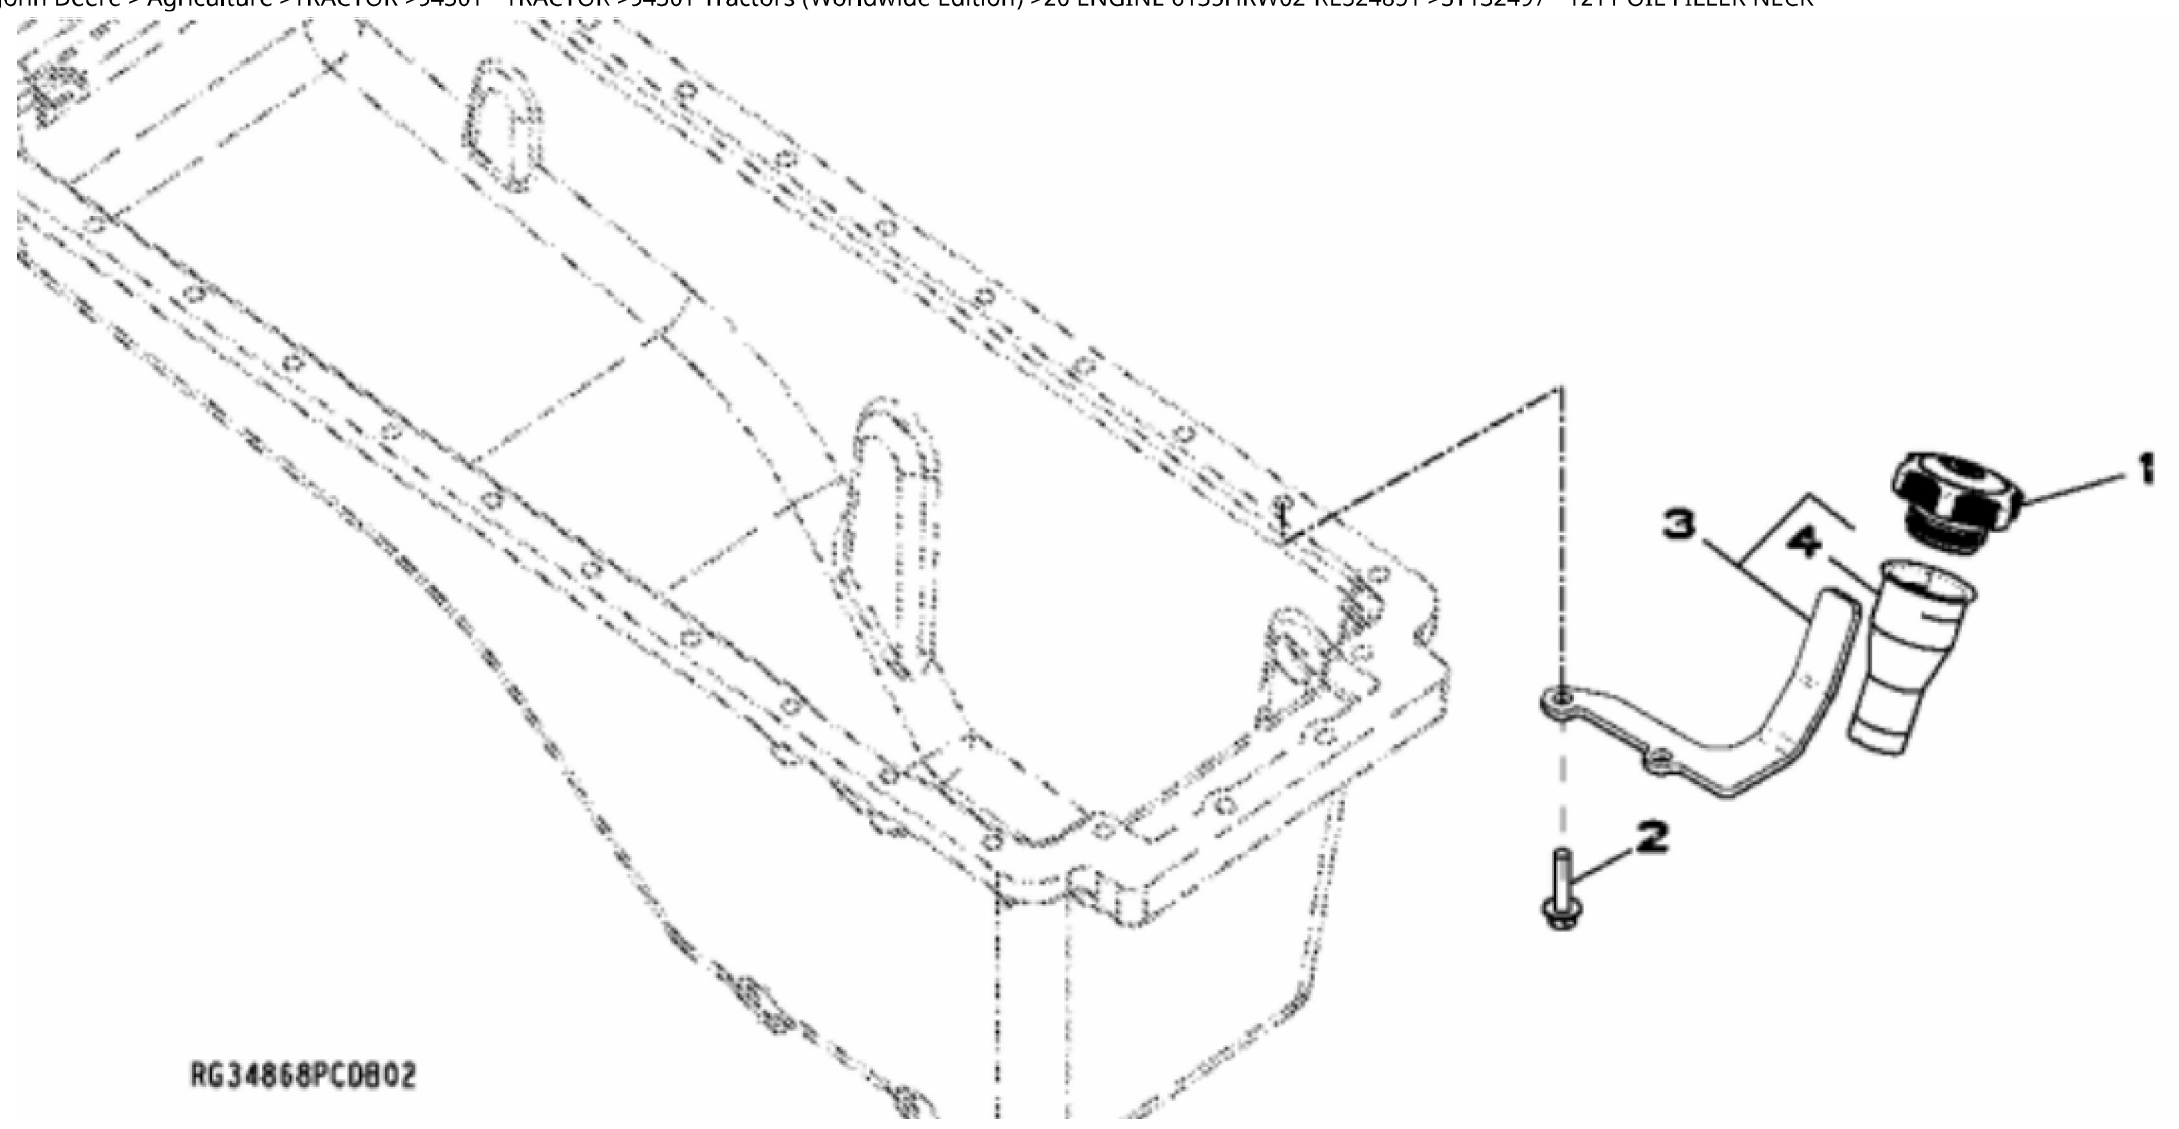

KEY	PART NO.	PART NAME	QTY	REMARKS	
1	19M8039	SCREW	3	M8 X 80	
2	RE547702	SEALING WASHER	3	SUB FOR R524374	
2	RE547702	SEALING WASHER	3		
3	RE71265	ISOLATOR	3		
4	R523531	VALVE COVER	1	SUB FOR R524450	
5	R501292	GROMMET	2	SUB FOR R127451	
6	R116713	NEEDLE ROLLER	2		
7	R521520	GASKET	1	SUB FOR R502124	
8	RE532491	PANEL	1		
9	RE527858	SCREW	4		

RG34868PC0802

KEY	PART NO.	PART NAME	QTY	REMARKS	
1	RE535517	FILLER CAP	1	(Sub For RE500250)	
2	19M7804	SCREW	2	M10 X 40	
3	RE201564	BRACKET	1		
4	R120801	DIPSTICK TUBE	1		

RG23915PCDF 02

KEY	PART NO.	PART NAME	QTY	REMARKS	
1	R522160	SCREW	8		
2	RE53687	SEAL	1		
3	R27149	O-RING	1		
4	AR61533	PLUG	1		
5	19M7868	SCREW	7	M8 X 30	
6	R116338	HOUSING	1		
7	R520512	GASKET	1	(Sub For R35043)	