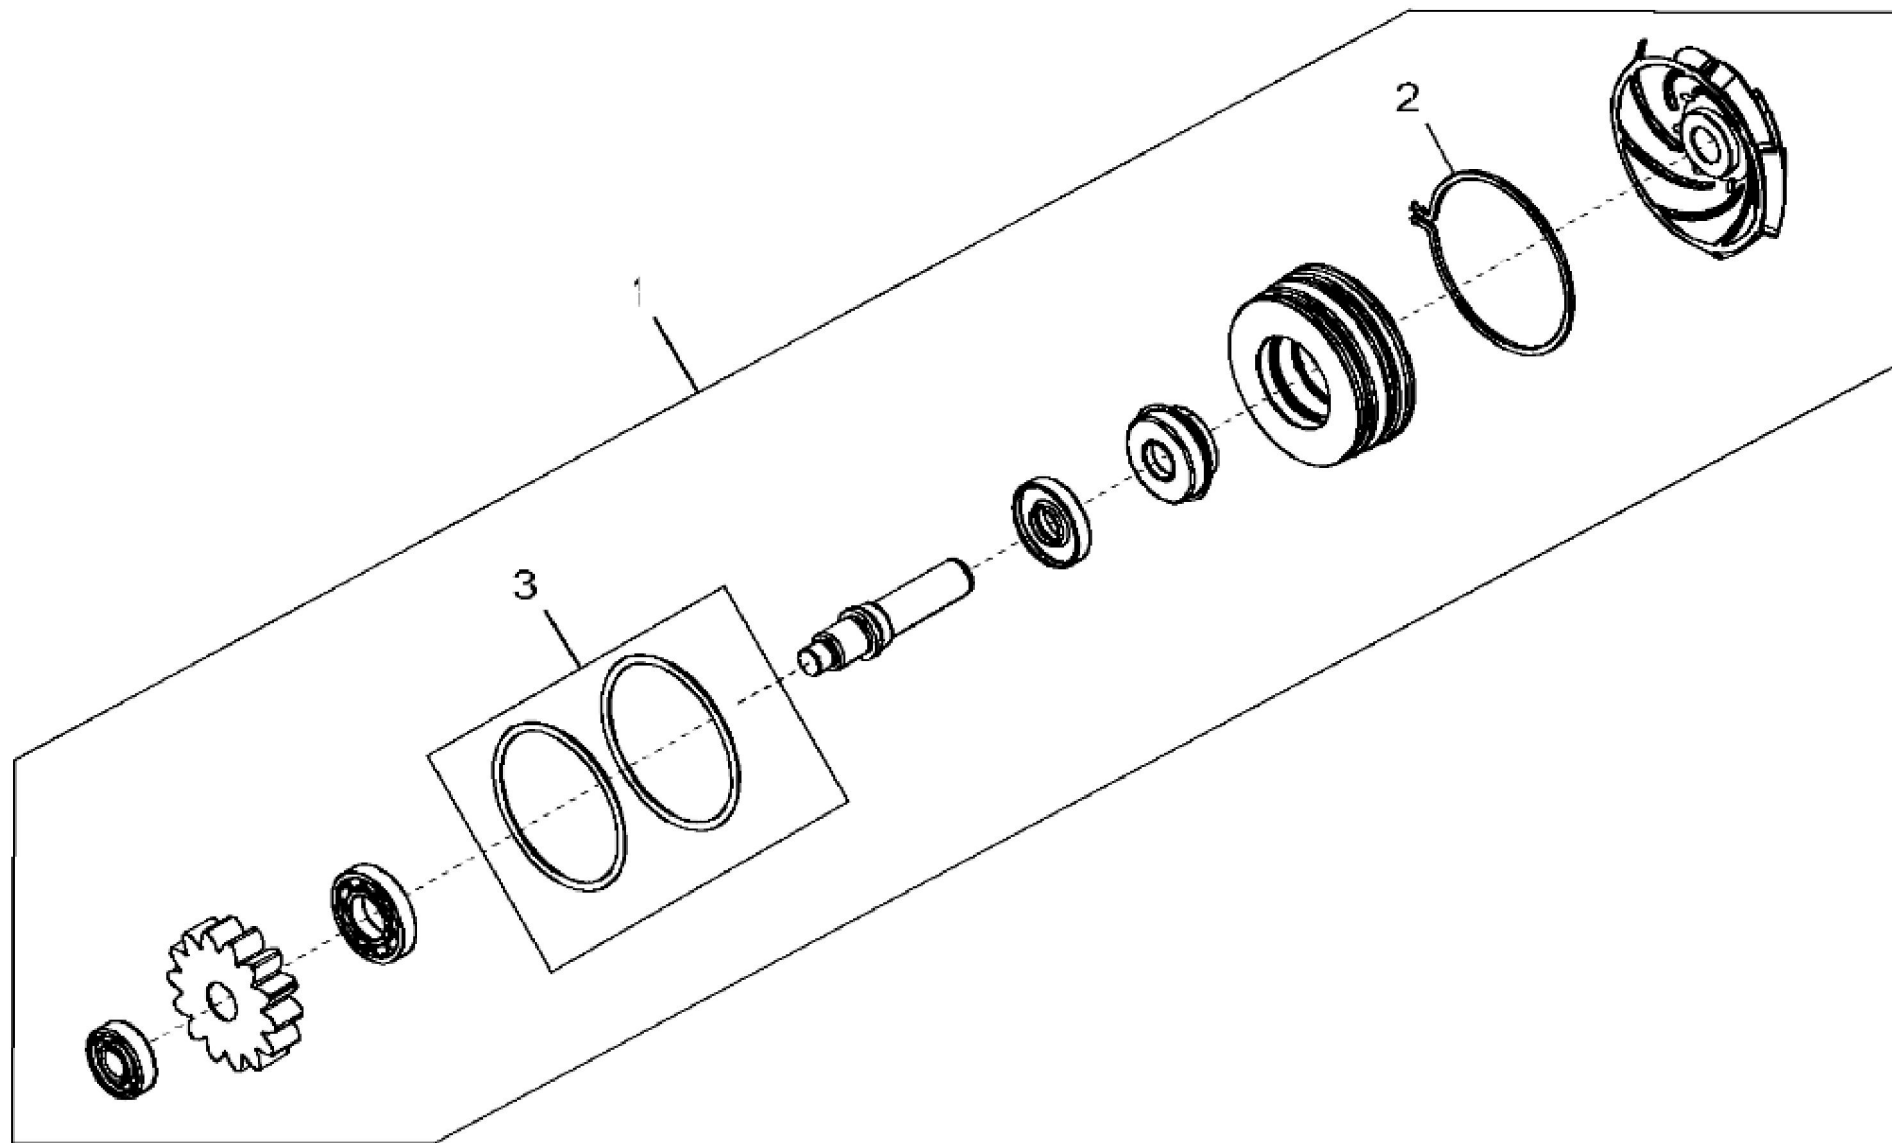

KEY	PART NO.	PART NAME	QTY	REMARKS	
1	DZ106792	INTAKE MANIFOLD	1	MARKED DZ105351	
2	15H686	PIPE PLUG	2	1"	
3	15H685	PIPE PLUG	1	1/4"	
4	RE522723	MANIFOLD AIR PRESS. SENSOR	1		
5	RE522823	TEMPERATURE SENSOR	1		
6	R548750	SEALING WASHER	7	SUB FOR R520424	
7	19M10075	SCREW	7	M8 X 110, USE WITH DZ106792	
8	R532724	GASKET	1	USE WITH DZ106792	
9	19M10219	SCREW	6	M8 X 80, USE WITH DZ106792	
10	19M10270	SCREW	1	M8 X 55, USE WITH DZ106792	
11	RE538564	INTAKE MANIFOLD	1	SUB FOR RE536258 OR RE520442; MARKED R528150	
12	R518260	GASKET	1	ORDER DZ109633	
12	DZ109633	GASKET	1	USE WITH RE538564	
13	19M7873	SCREW	7	M8 X 110, USE WITH RE538564	
14	R527684	SCREW	7	USE WITH RE538564	

KEY	PART NO.	PART NAME	QTY	REMARKS	
1	19M9399	CAP SCREW	3	M10 X 60	
2	RE525899	OIL PUMP INTAKE	1		
3	FRAME	1		
4	24M7433	WASHER	6	10.500 X 20 X 2 mm	
5	19M8499	CAP SCREW	6	M10 X 60	
6	19M7791	BOLT	6	M12 X 40	
7	19M7815	SCREW	8	M12 X 60	
8	19M7820	SCREW	4	M12 X 100	
9	R27175	DRAIN PLUG	1		
10	R119654	DOWEL PIN	4		
11	R520844	GASKET	1	(Marked R252676)	
12	R100569	GASKET	1		

KEY	PART NO.	PART NAME	QTY	REMARKS	
1	RE523828	WATER PUMP	1	ORDER RE530194	
1	SE501228	WATER PUMP REMAN	1	REMAN FOR RE523828	
1	RE530194	PUMP KIT	1	(Includes Instructions)	
2	R520701	SNAP RING	1		
3	R504778	O-RING	1		