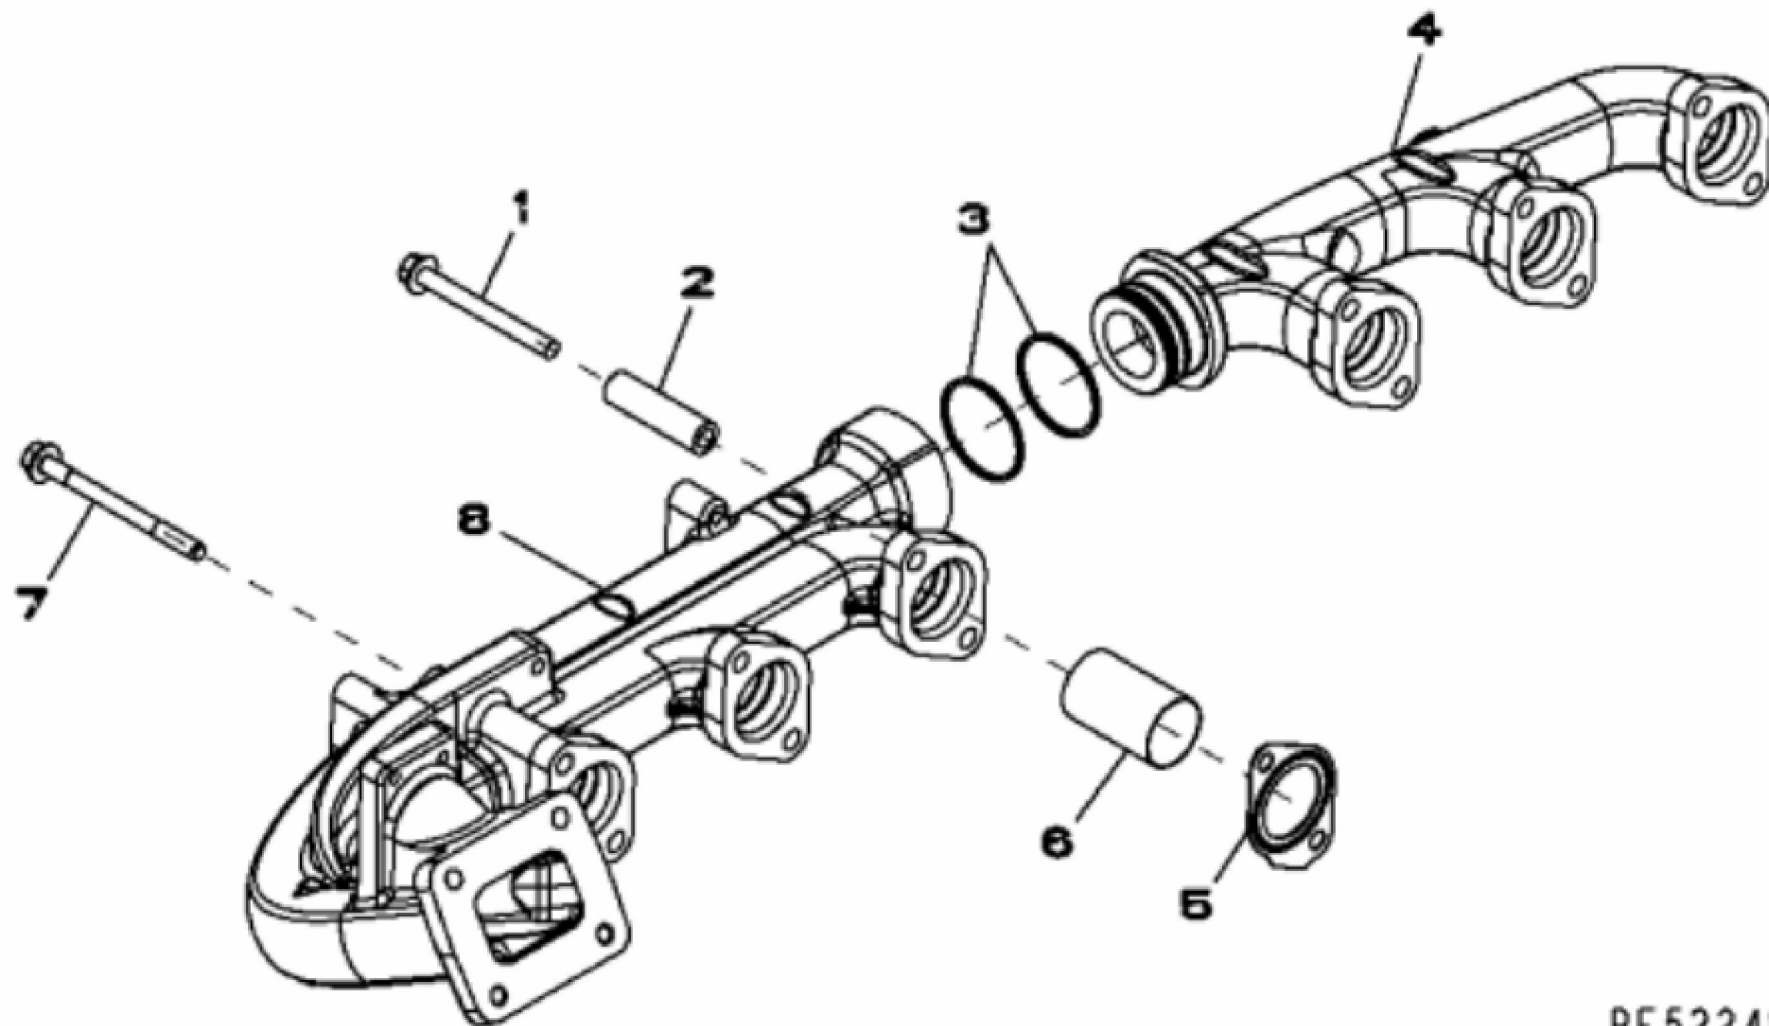

KEY	PART NO.	PART NAME	QTY	REMARKS	
1	DZ106792	INTAKE MANIFOLD	1	MARKED DZ105351	
2	15H686	PIPE PLUG	2	1"	
3	15H685	PIPE PLUG	1	1/4"	
4	RE522723	MANIFOLD AIR PRESS. SENSOR	1		
5	RE522823	TEMPERATURE SENSOR	1		
6	R548750	SEALING WASHER	7	SUB FOR R520424	
7	19M10075	SCREW	7	M8 X 110, USE WITH DZ106792	
8	R532724	GASKET	1	USE WITH DZ106792	
9	19M10219	SCREW	6	M8 X 80, USE WITH DZ106792	
10	19M10270	SCREW	1	M8 X 55, USE WITH DZ106792	
11	RE538564	INTAKE MANIFOLD	1	SUB FOR RE536258 OR RE520442; MARKED R528150	
12	R518260	GASKET	1	ORDER DZ109633	
12	DZ109633	GASKET	1	USE WITH RE538564	
13	19M7873	SCREW	7	M8 X 110, USE WITH RE538564	
14	R527684	SCREW	7	USE WITH RE538564	

KEY	PART NO.	PART NAME	QTY	REMARKS	
1	19M9399	CAP SCREW	3	M10 X 60	
2	RE525899	OIL PUMP INTAKE	1		
3	FRAME	1		
4	24M7433	WASHER	6	10.500 X 20 X 2 mm	
5	19M8499	CAP SCREW	6	M10 X 60	
6	19M7791	BOLT	6	M12 X 40	
7	19M7815	SCREW	8	M12 X 60	
8	19M7820	SCREW	4	M12 X 100	
9	R27175	DRAIN PLUG	1		
10	R119654	DOWEL PIN	4		
11	R520844	GASKET	1	(Marked R252676)	
12	R100569	GASKET	1		

KEY	PART NO.	PART NAME	QTY	REMARKS	
1	RE523828	WATER PUMP	1	ORDER RE530194	
1	SE501228	WATER PUMP REMAN	1	REMAN FOR RE523828	
1	RE530194	PUMP KIT	1	(Includes Instructions)	
2	R520701	SNAP RING	1		
3	R504778	O-RING	1		