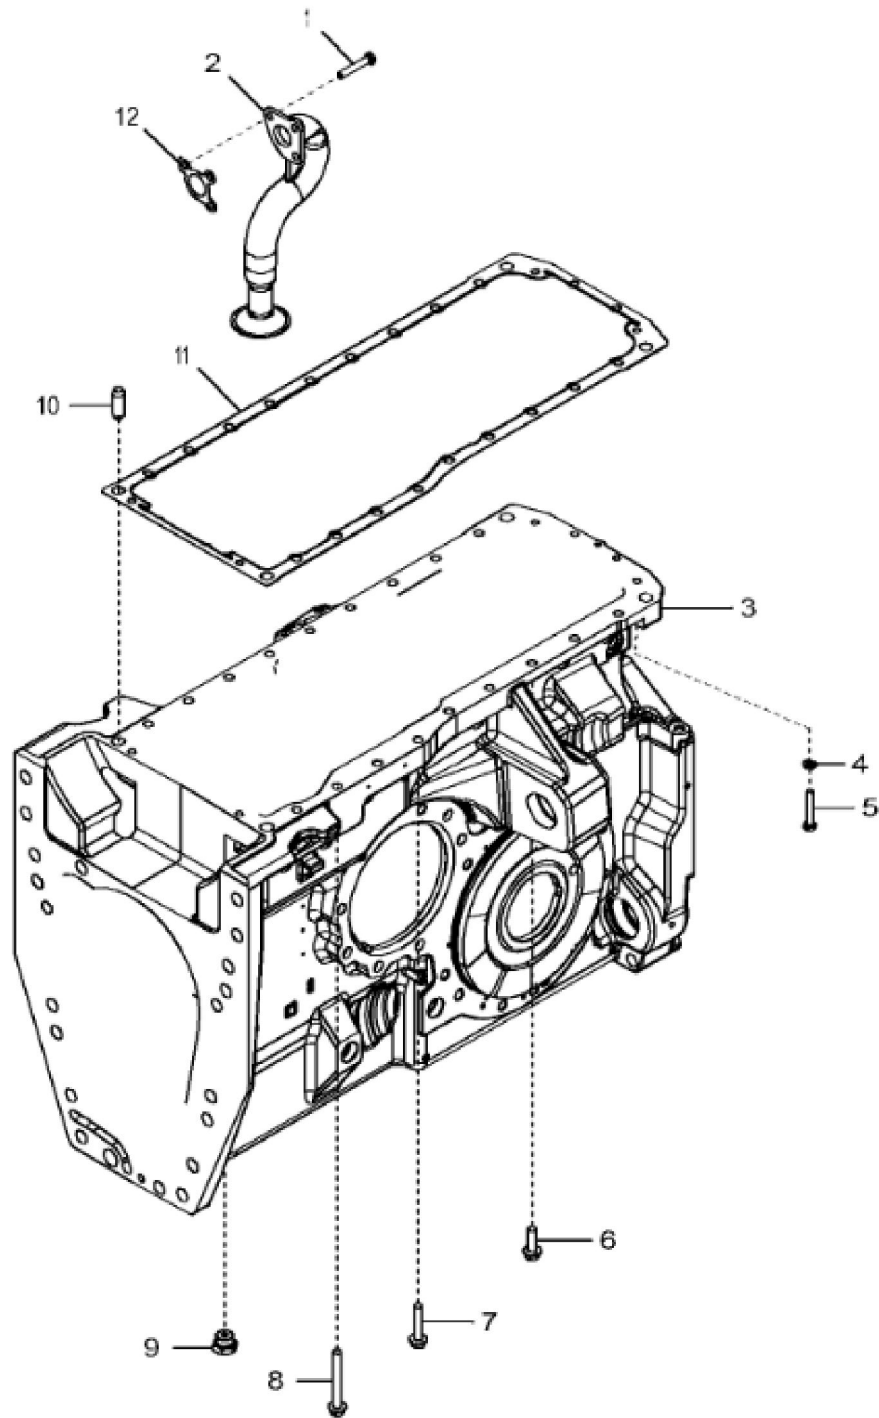

KEY	PART NO.	PART NAME	QTY	REMARKS	
1	DZ106792	INTAKE MANIFOLD	1	MARKED DZ105351	
2	15H686	PIPE PLUG	2	1"	
3	15H685	PIPE PLUG	1	1/4"	
4	RE522723	MANIFOLD AIR PRESS. SENSOR	1		
5	RE522823	TEMPERATURE SENSOR	1		
6	R548750	SEALING WASHER	7	SUB FOR R520424	
7	19M10075	SCREW	7	M8 X 110, USE WITH DZ106792	
8	R532724	GASKET	1	USE WITH DZ106792	
9	19M10219	SCREW	6	M8 X 80, USE WITH DZ106792	
10	19M10270	SCREW	1	M8 X 55, USE WITH DZ106792	
11	RE538564	INTAKE MANIFOLD	1	SUB FOR RE536258 OR RE520442; MARKED R528150	
12	R518260	GASKET	1	ORDER DZ109633	
12	DZ109633	GASKET	1	USE WITH RE538564	
13	19M7873	SCREW	7	M8 X 110, USE WITH RE538564	
14	R527684	SCREW	7	USE WITH RE538564	

KEY	PART NO.	PART NAME	QTY	REMARKS	
1	19M9399	CAP SCREW	3	M10 X 60	
2	RE525899	OIL PUMP INTAKE	1		
3	FRAME	1		
4	24M7433	WASHER	6	10.500 X 20 X 2 mm	
5	19M8499	CAP SCREW	6	M10 X 60	
6	19M7791	BOLT	6	M12 X 40	
7	19M7815	SCREW	8	M12 X 60	
8	19M7820	SCREW	4	M12 X 100	
9	R27175	DRAIN PLUG	1		
10	R119654	DOWEL PIN	4		
11	R520844	GASKET	1	(Marked R252676)	
12	R100569	GASKET	1		

KEY	PART NO.	PART NAME	QTY	REMARKS	
1	RE523828	WATER PUMP	1	ORDER RE530194	
1	SE501228	WATER PUMP REMAN	1	REMAN FOR RE523828	
1	RE530194	PUMP KIT	1	(Includes Instructions)	
2	R520701	SNAP RING	1		
3	R504778	O-RING	1		