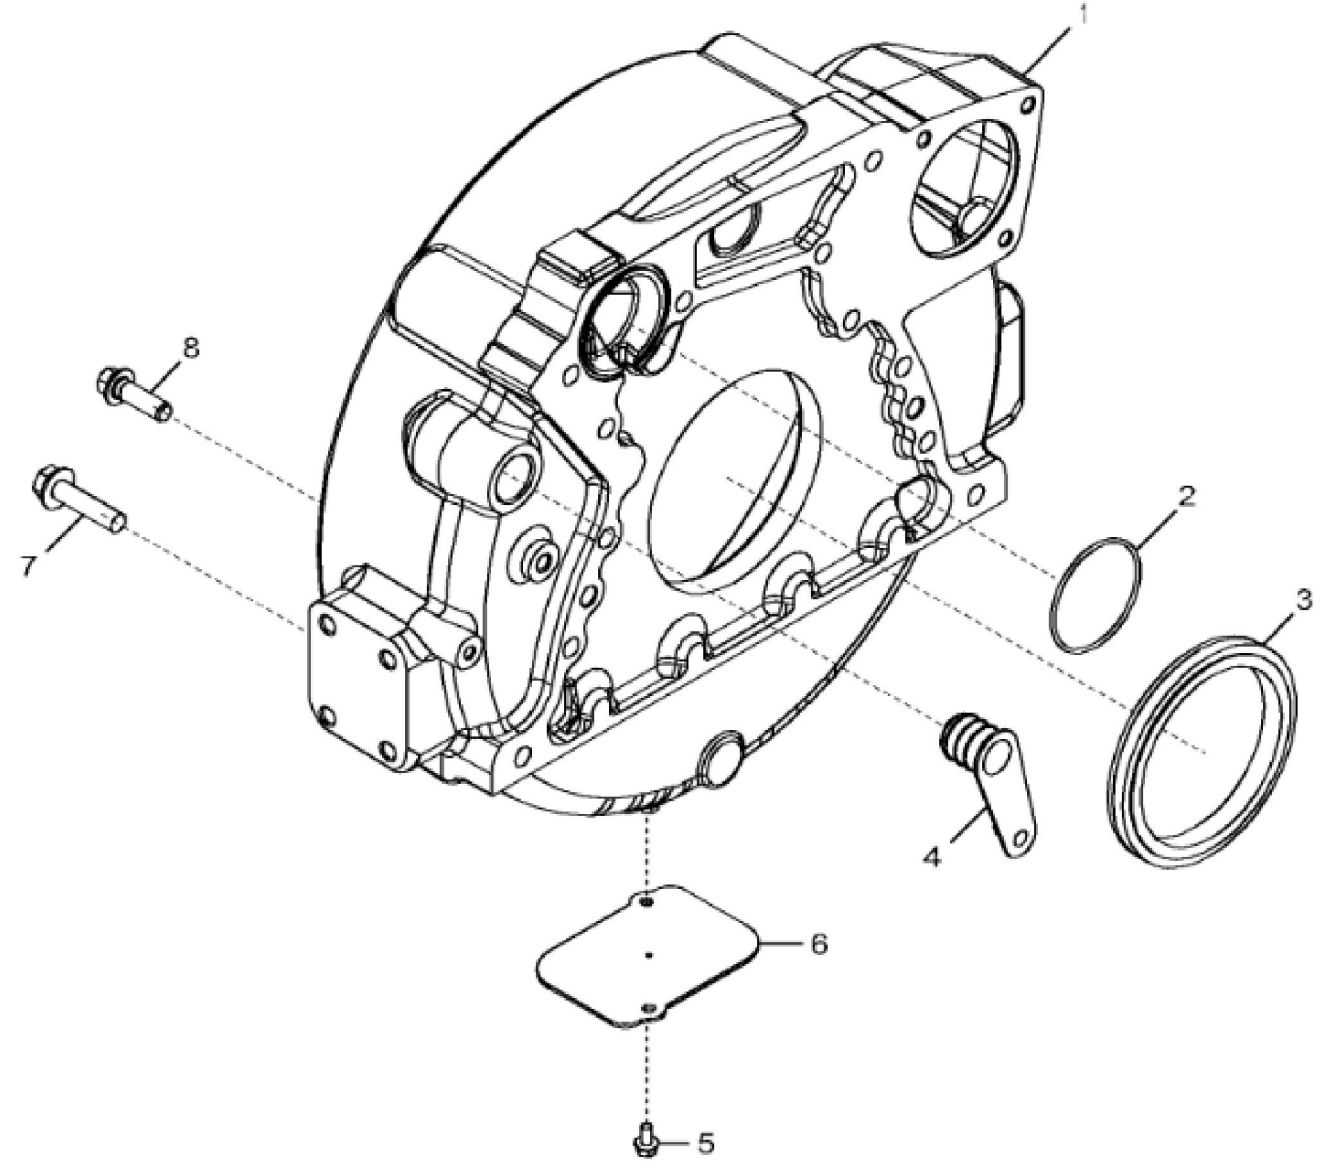

KEY	PART NO.	PART NAME	QTY	REMARKS
1	RE527858	SCREW	2	
2	R522409	HEAT SHIELD	1	
3	H23125	PLUG	4	
4	R123574	NUT	4	
5	R123575	O-RING	4	
6	R520896	VALVE COVER	1	(Not Illustrated) ORDER R543879
6	R543879	VALVE COVER	1	MARKED R543880
7	R524468	GASKET	1	
8	RE528742	DEFLECTOR	1	
9	19M7862	SCREW	1	M6 X 20

RE515712PCDD02

John Deere > Construction And Forestry >BACKHOE, LOADER >410K - BACKHOE, LOADER >410K Backhoe Loader (Engine 4045HT054,4045HT087,4045TT096)(PIN: 1T0410KX_ C219607 - C277405)(PIN: 1T0410KX_ D219607 - D277405) >04A ENGINE 4045HT087-RE566133 >0400A ENGINE 4045HT087-RE566133 4045HT087 >ST2266 - 1229 OIL FILLER NECK

KEY	PART NO.	PART NAME	QTY	REMARKS	
1	R80136	FILLER CAP	1		
2	R80135	GASKET	1		
3	R517353	FILLER NECK	1	(SUB FOR R123558)	
4	R136495	GASKET	2		
5	R116296	COVER	1		
6	RE67238	SCREW	2	W PREAPPLIED SEALANT	
7	19M7866	SCREW	1	M8 X 20	
8	RE67240	SCREW	2	(USE WITH R123558)	
8	19M7799	SCREW	2	M8 X 45, (USE WITH R517353)	

KEY	PART NO.	PART NAME	QTY	REMARKS	
1	R505567	PULLEY	1	OD = 173 mm	
2	R515040	BUSHING	1	OD = 50 mm	
3	R516648	CAP SCREW	1	(One Time Usage) M20 X 70	

Thank you so much for reading.
Please click the “Buy Now!”
button below to download the
complete manual.