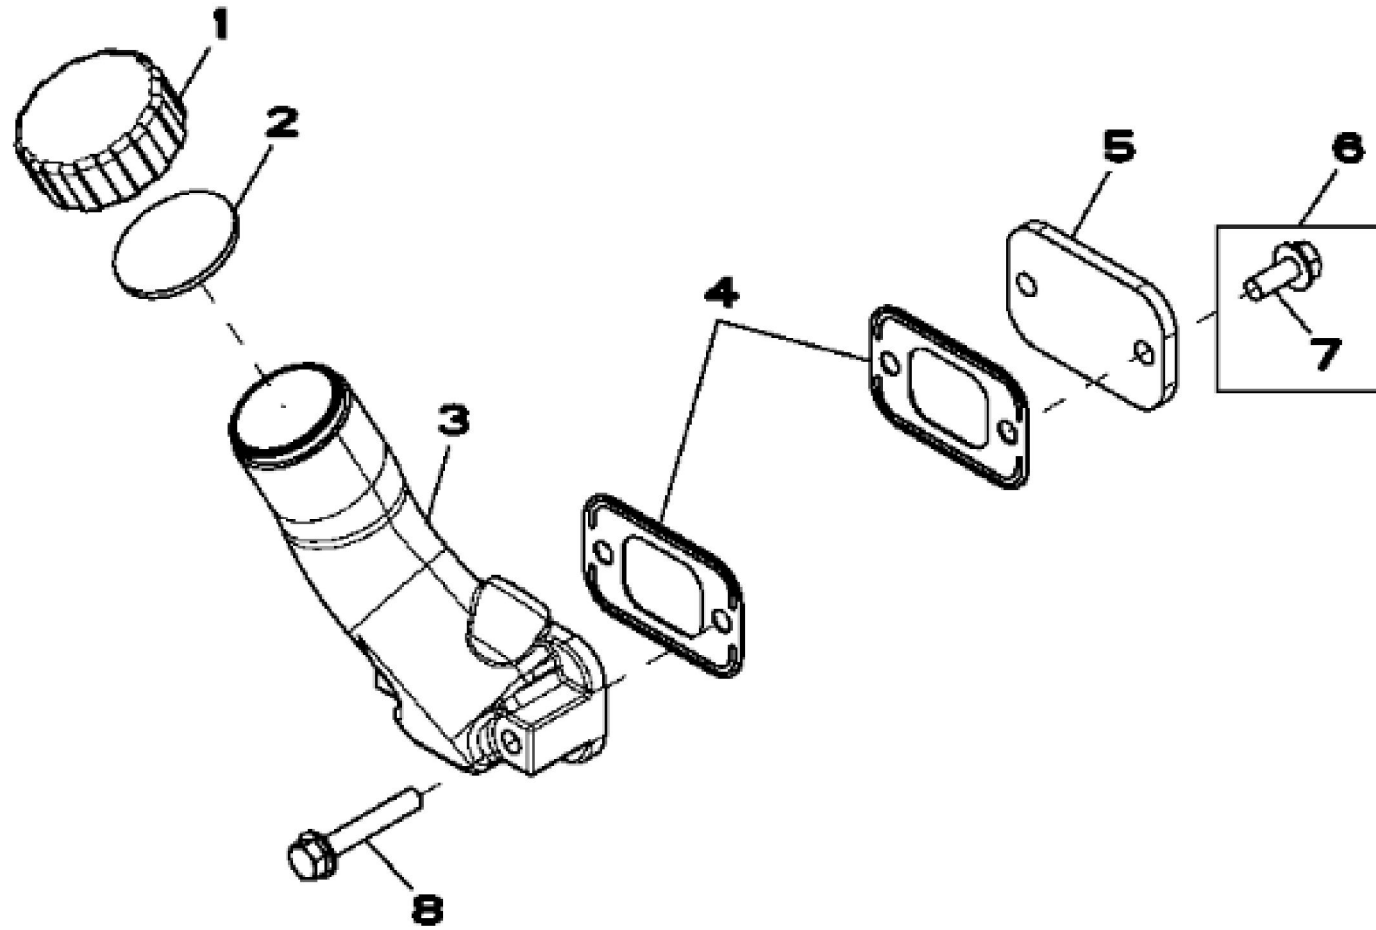

John Deere > Construction And Forestry >BACKHOE, LOADER >410K - BACKHOE, LOADER >410K Backhoe Loader (Engine 4045HT054,4045HT087,4045TT096)(PIN: 1T0410KX_ C219607 - C277405)(PIN: 1T0410KX_ D219607 - D277405) >04A ENGINE 4045HT087-RE566133 >0400A ENGINE 4045HT087-RE566133 4045HT087 >ST349518 - 1160 ROCKER ARM COVER

KEY	PART NO.	PART NAME	QTY	REMARKS
1	RE527858	SCREW	2	
2	R522409	HEAT SHIELD	1	
3	H23125	PLUG	4	
4	R123574	NUT	4	
5	R123575	O-RING	4	
6	R520896	VALVE COVER	1	(Not Illustrated) ORDER R543879
6	R543879	VALVE COVER	1	MARKED R543880
7	R524468	GASKET	1	
8	RE528742	DEFLECTOR	1	
9	19M7862	SCREW	1	M6 X 20

KEY	PART NO.	PART NAME	QTY	REMARKS	
1	R80136	FILLER CAP	1		
2	R80135	GASKET	1		
3	R517353	FILLER NECK	1	(SUB FOR R123558)	
4	R136495	GASKET	2		
5	R116296	COVER	1		
6	RE67238	SCREW	2	W PREAPPLIED SEALANT	
7	19M7866	SCREW	1	M8 X 20	
8	RE67240	SCREW	2	(USE WITH R123558)	
8	19M7799	SCREW	2	M8 X 45, (USE WITH R517353)	

KEY	PART NO.	PART NAME	QTY	REMARKS	
1	R505567	PULLEY	1	OD = 173 mm	
2	R515040	BUSHING	1	OD = 50 mm	
3	R516648	CAP SCREW	1	(One Time Usage) M20 X 70	

Thank you so much for reading.
Please click the “Buy Now!”
button below to download the
complete manual.