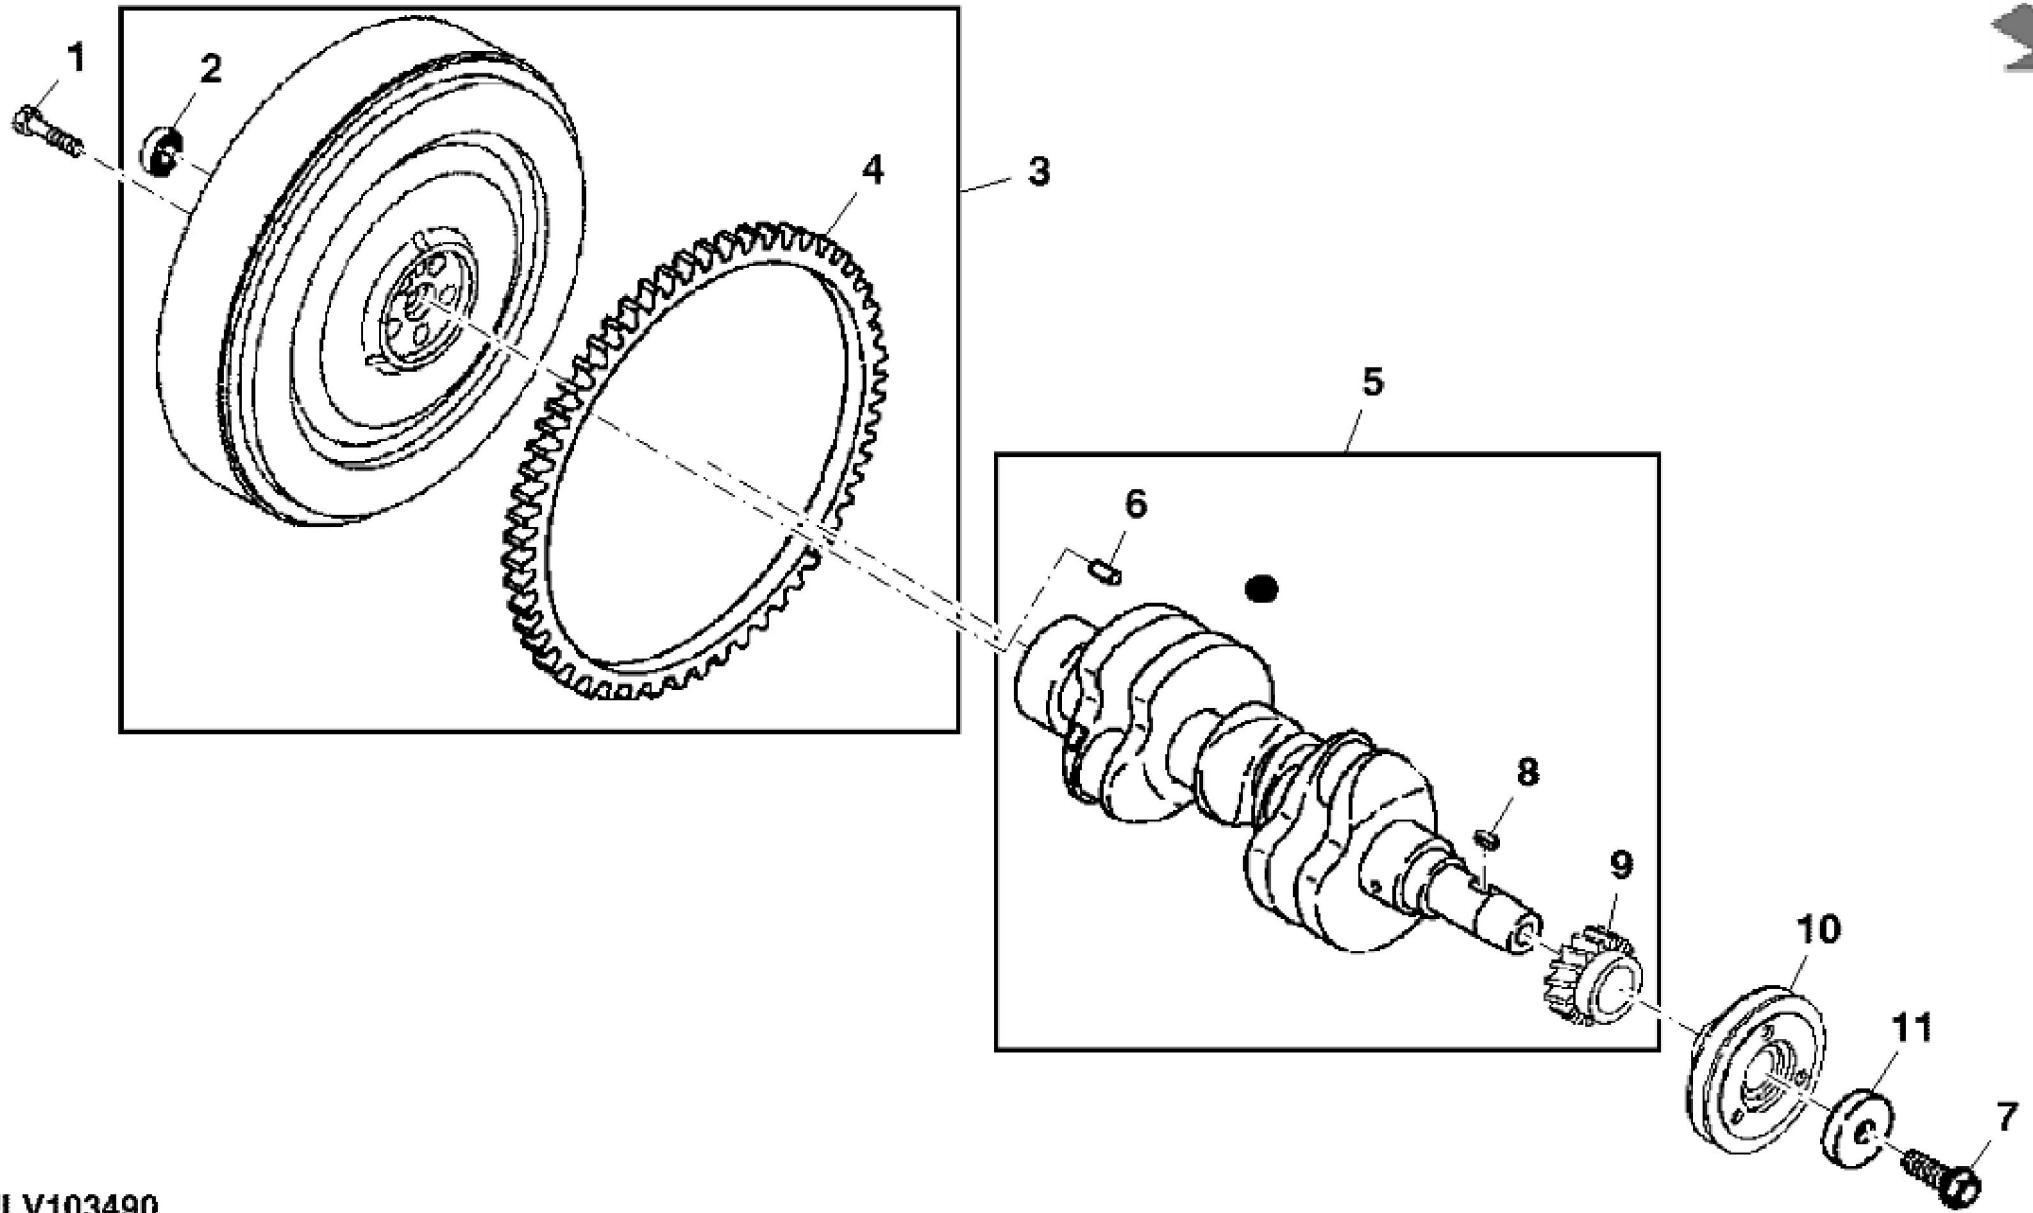

PULV103489

| KEY | PART NO.  | PART NAME       | QTY | REMARKS            |  |
|-----|-----------|-----------------|-----|--------------------|--|
| 1   | AM882431  | CONNECTING ROD  | 3   |                    |  |
| 2   | M811877   | BOLT            | 6   |                    |  |
| 3   | MIA880561 | BEARING         | 3   | STD                |  |
| 4   | M811880   | BUSHING         | 3   | Piston Pin         |  |
| 5   | AM882426  | PISTON          | 3   | STD                |  |
| 5   | AM882430  | PISTON          | 3   | Over Sized 0.25 MM |  |
| 6   | AM882428  | PISTON RING KIT | 3   | STD                |  |
| 6   | AM882429  | PISTON RING KIT | 3   | Over Sized 0.25 MM |  |
| 7   | CH11486   | RING            | 6   |                    |  |
| 8   | M811869   | PISTON PIN      | 3   |                    |  |