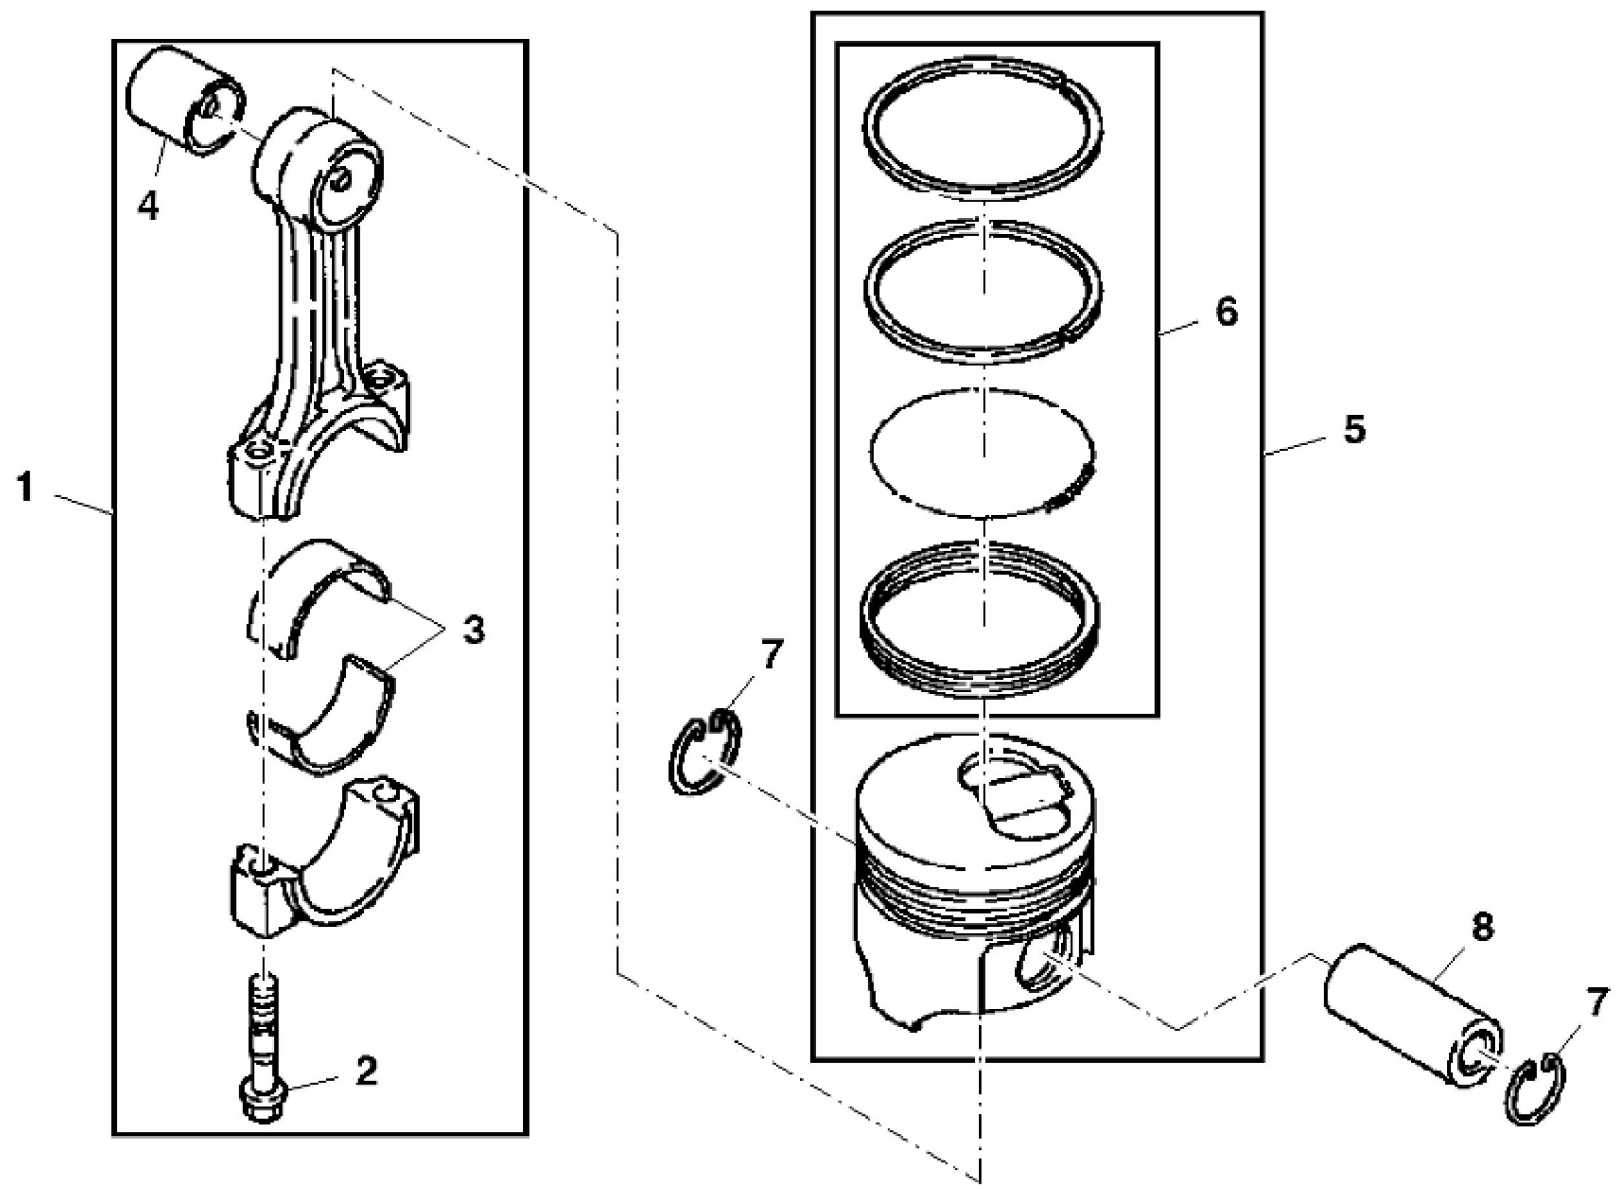

LV310071

| KEY | PART NO.  | PART NAME            | QTY | REMARKS                               |  |
|-----|-----------|----------------------|-----|---------------------------------------|--|
| 1   | M800970   | BOLT                 | 14  |                                       |  |
| 2   | MIA882331 | GASKET KIT           | 1   |                                       |  |
| 3   | CH18079   | SPRING PIN           | 2   |                                       |  |
| 4   | M811807   | PLUG                 | 3   |                                       |  |
| 5   | M809593   | PLUG                 | 1   |                                       |  |
| 6   | MIU800572 | CAMSHAFT             | 1   | Bush, Camshaft                        |  |
| 7   | M87871    | BOLT                 | 3   |                                       |  |
| 8   | M811882   | SHAFT                | 1   | Idle Gear                             |  |
| 9   | M800006   | DOWEL PIN            | 2   | Pipe, Knock                           |  |
| 10  | CH10314   | PLUG                 | 1   |                                       |  |
| 11  | M802255   | PIN                  | 2   | 8 X 16                                |  |
| 12  | M802254   | PIN                  | 2   | 6 X 10                                |  |
| 13  | MIA880551 | BEARING              | 4   | MainUnder Sized 0.25 MM               |  |
| 13  | AM882418  | BEARING KIT          | 4   | Under Sized 0.25 MM                   |  |
| 14  | AM882419  | THRUST WASHER        | 2   | STD                                   |  |
| 14  | MIA880557 | THRUST WASHER        | 2   | Under Sized 0.25 MM                   |  |
| 15  | M87801    | PLUG                 | 1   |                                       |  |
| 16  | CH10335   | PLUG                 | 1   |                                       |  |
| 17  | M87879    | BOLT                 | 8   |                                       |  |
| 18  | M811805   | PLUG                 | 4   |                                       |  |
| 19  | MIA880096 | CYLINDER BLOCK       | 1   | Block Assembly                        |  |
| 20  | MIA882684 | SHORT BLOCK ASSEMBLY | 1   | MARKED 3TNV76-XJKVE1; Not Illustrated |  |