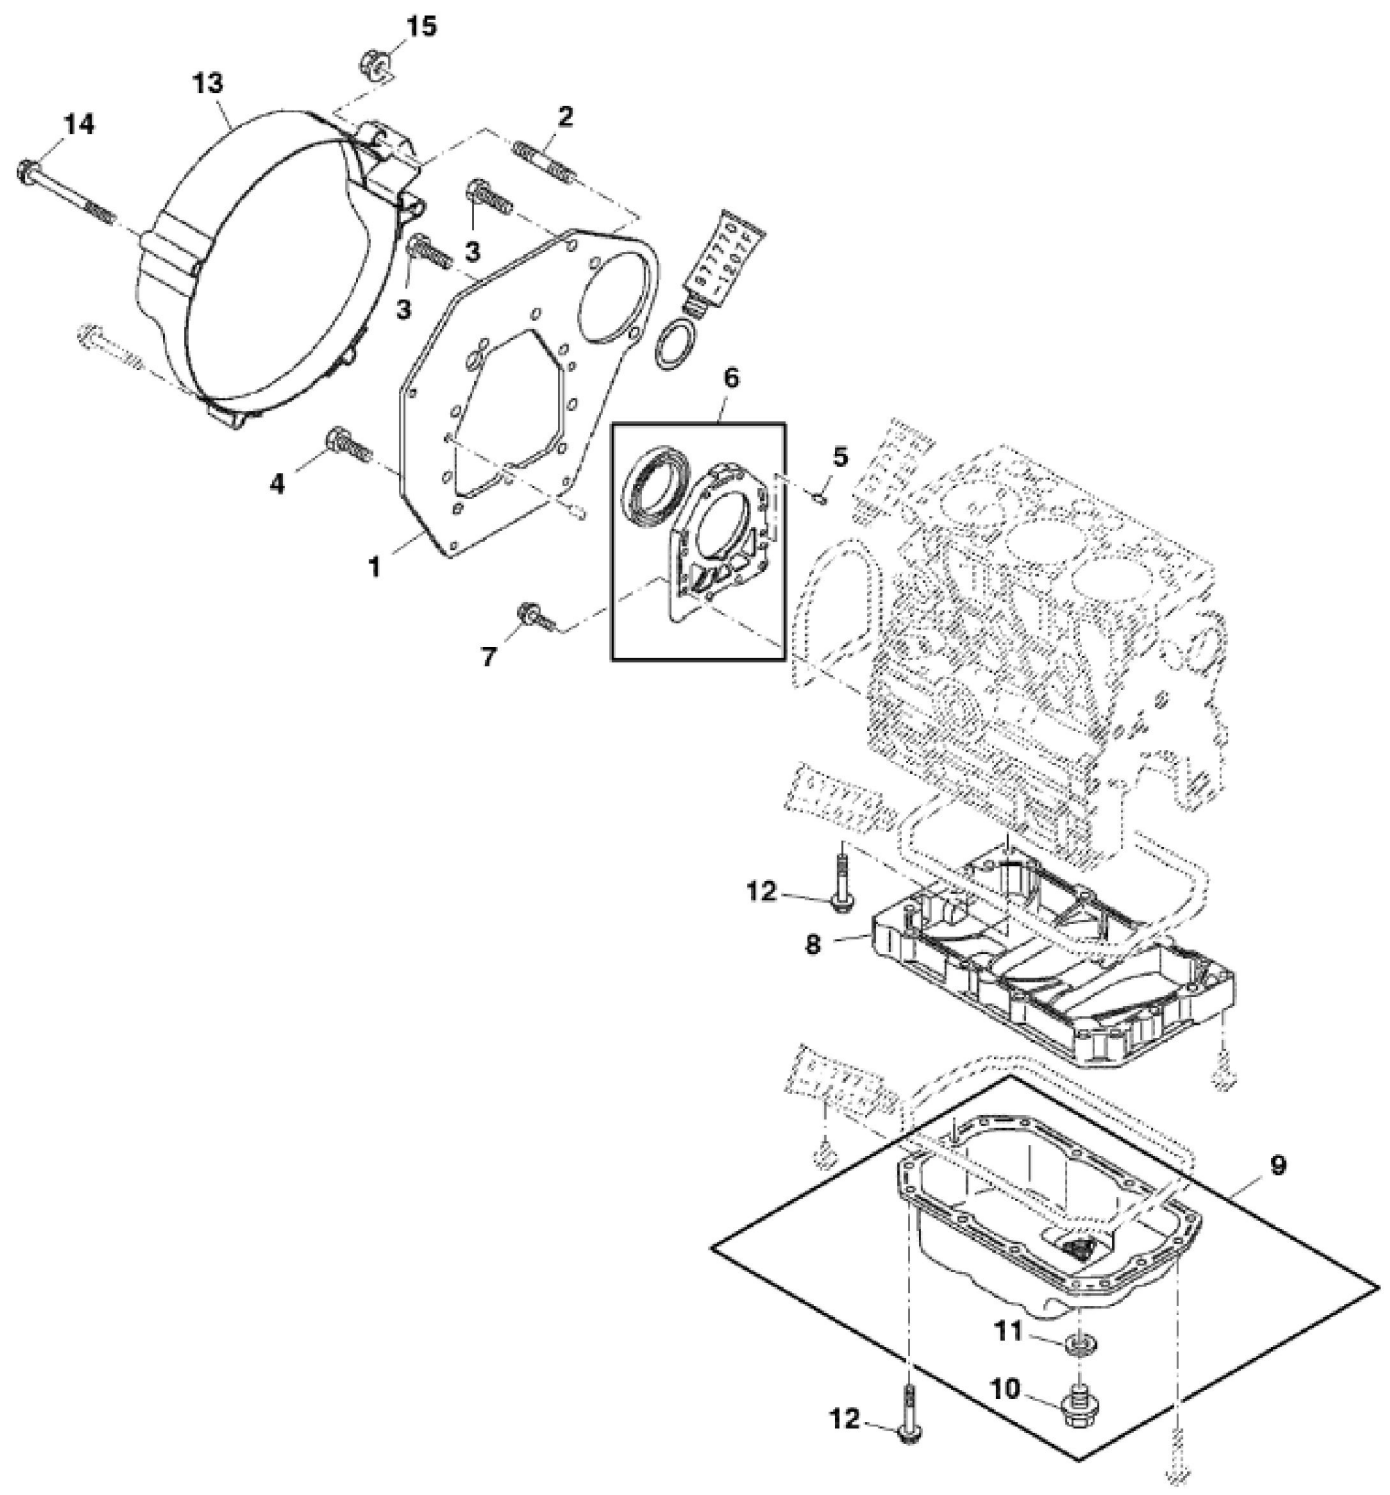

KEY	PART NO.	PART NAME	QTY	REMARKS	
1	M87887	BOLT	5		
2	M807344	BEARING	1		
3	MIA880102	FLYWHEEL	1		
4	M88025	RING GEAR	1		
5	AM882425	CRANKSHAFT	1		
6	M802255	PIN	1	8 X 16	
7	MIU801499	BOLT	1		
8	M87812	SHAFT KEY	1	4 X 12	
9	M811864	GEAR	1	Crankshaft	
10	MIU800069	PULLEY	1	Crankshaft	
11	M800308	WASHER	1		

PULV103731