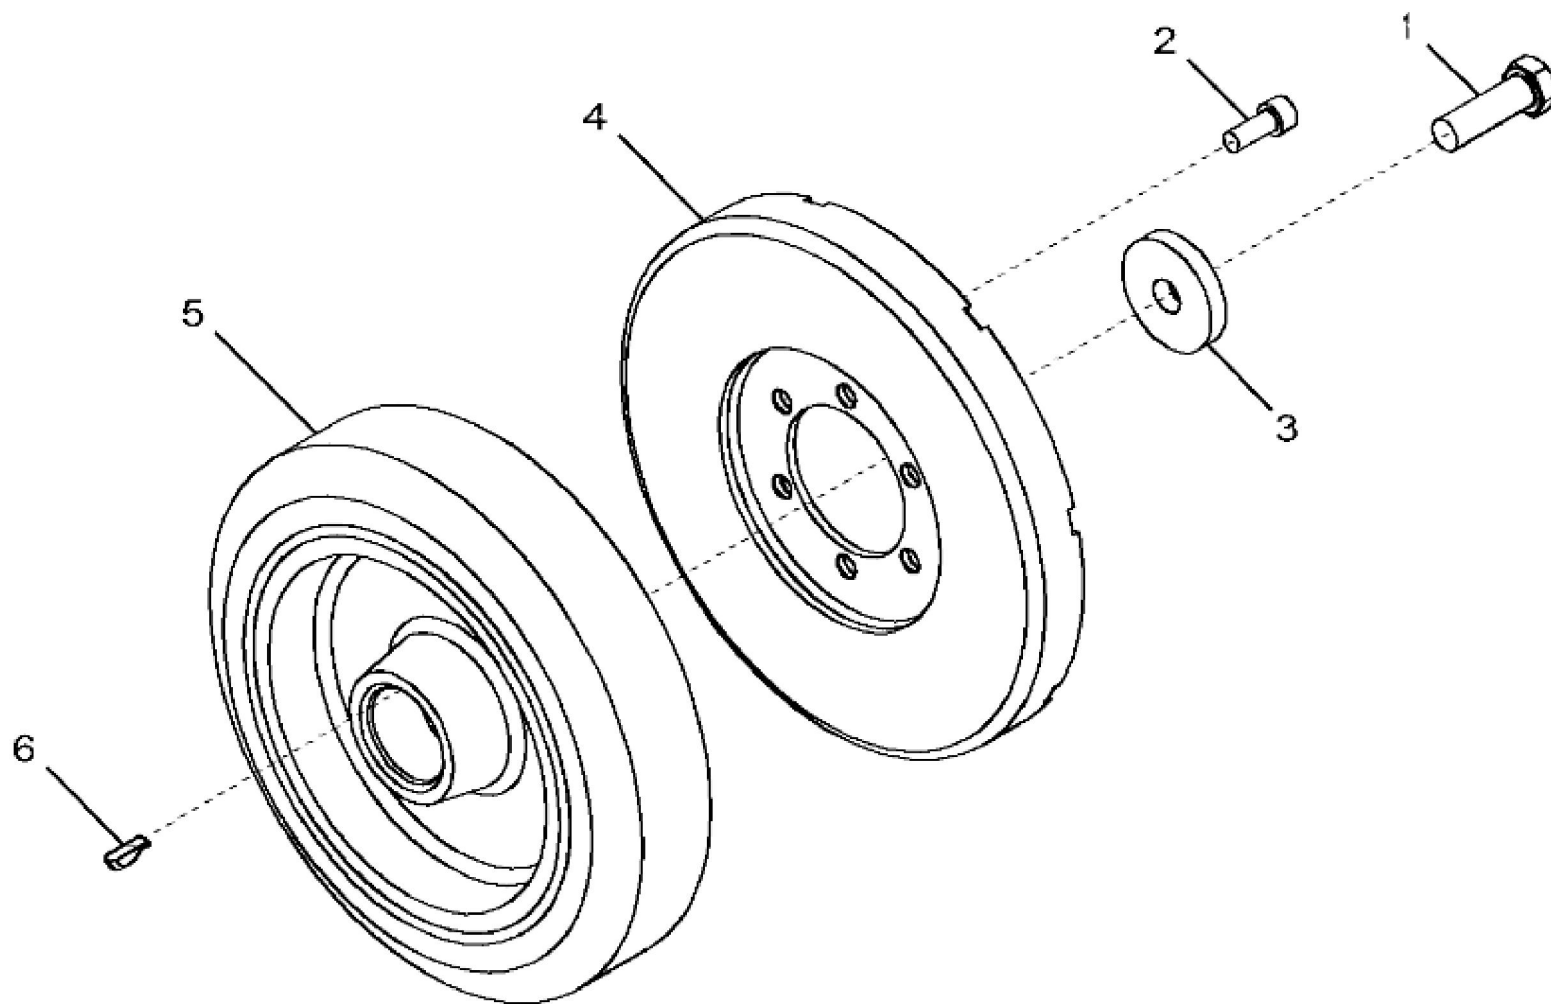

| KEY | PART NO. | PART NAME     | QTY | REMARKS                          |  |
|-----|----------|---------------|-----|----------------------------------|--|
| 1   | RE529871 | ELBOW FITTING | 1   | SUB FOR RE527976                 |  |
| 2   | T122075  | O-RING        | 1   |                                  |  |
| 3   | 19M8291  | SCREW         | 15  | M8 X 35                          |  |
| 4   | RE536705 | COVER         | 1   | MARKED R545610; SUB FOR RE529972 |  |
| 5   | R523317  | BREATHER      | 1   | SUB FOR R518264                  |  |
| 6   | RE526690 | CAP SCREW     | 2   |                                  |  |
| 7   | RE526689 | CAP SCREW     | 1   |                                  |  |
| 8   | R527884  | GASKET        | 1   |                                  |  |

1341\_RE523047\_PCD

| KEY | PART NO. | PART NAME        | QTY | REMARKS  |  |
|-----|----------|------------------|-----|----------|--|
| 1   | 19M8889  | CAP SCREW        | 1   | M16 X 50 |  |
| 2   | 19M8533  | SCREW            | 6   | M10 X 25 |  |
| 3   | R26333   | WASHER           | 1   |          |  |
| 4   | RE57604  | TORSIONAL DAMPER | 1   |          |  |
| 5   | RE520465 | TORSIONAL DAMPER | 1   |          |  |
| 6   | R523306  | KEY              | 1   |          |  |

| KEY | PART NO. | PART NAME | QTY | REMARKS                                    |  |
|-----|----------|-----------|-----|--|--|
| 1   | RE520036 | SEAL      | 1   |  |  |
| 2   | 19M7868  | SCREW     | 6   | M8 X 30                                    |  |
| 3   | R531312  | HOUSING   | 1   | MARKED R545426; SUB FOR R530233 OR R531570 |  |
| 4   | R522768  | GASKET    | 1   | SUB FOR R520504                            |  |
| 5   | F1743R   | DOWEL PIN | 2   |  |  |
| 6   | R121929  | PLUG      | 1   |  |  |