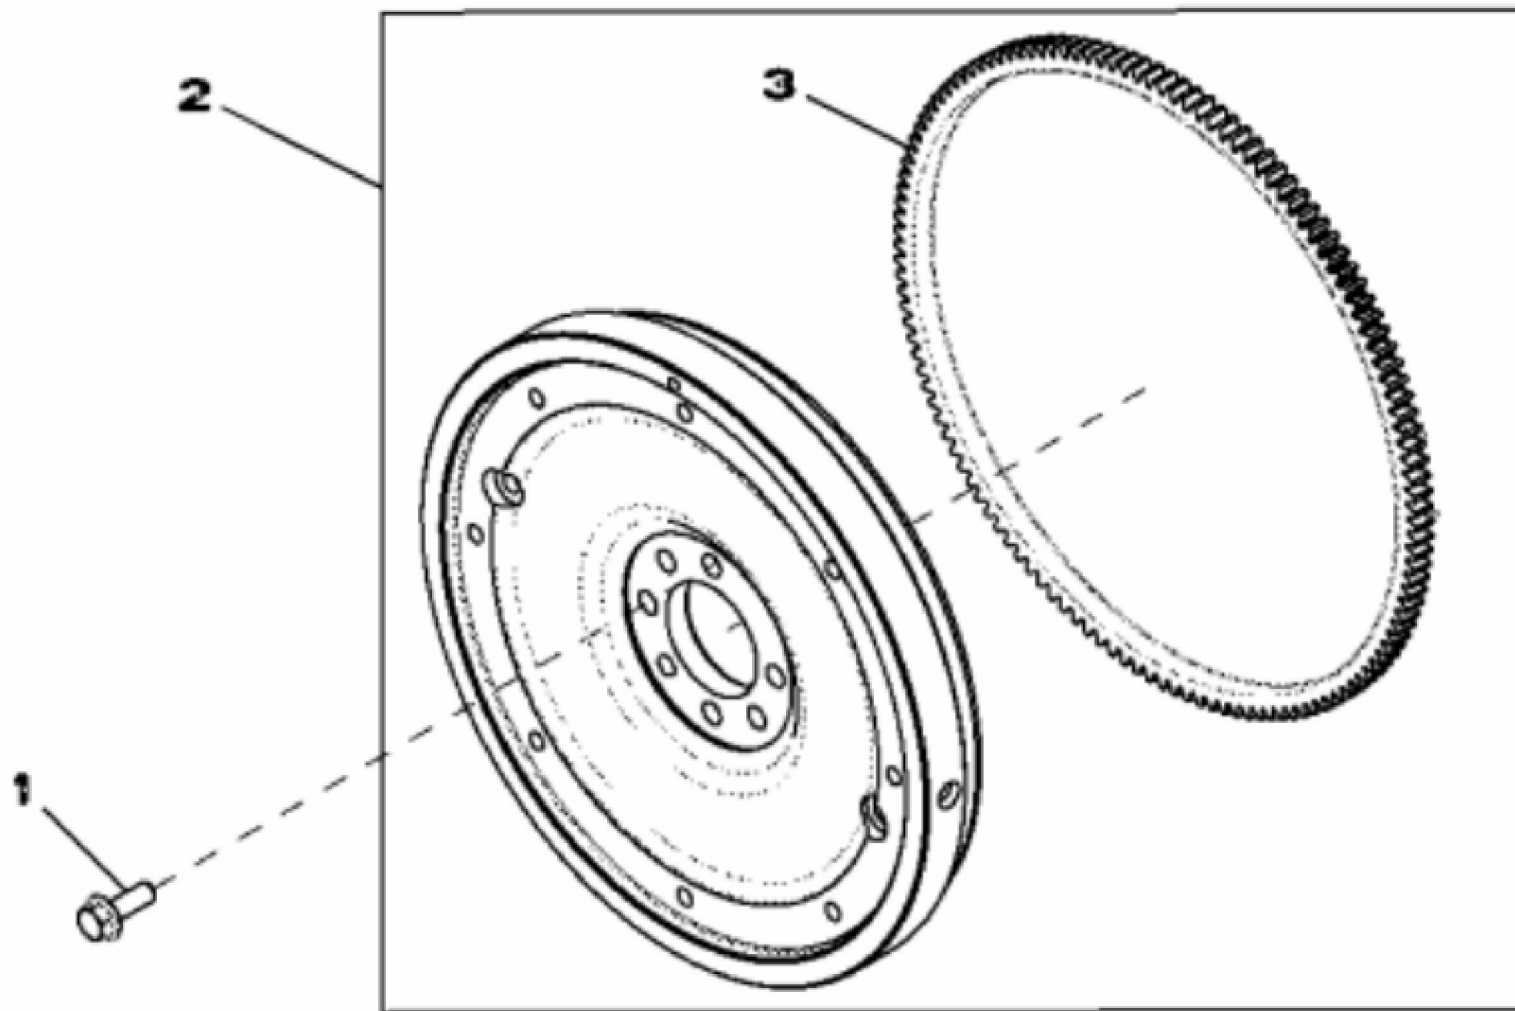

| KEY | PART NO. | PART NAME     | QTY | REMARKS                          |  |
|-----|----------|---------------|-----|----------------------------------|--|
| 1   | RE529871 | ELBOW FITTING | 1   | SUB FOR RE527976                 |  |
| 2   | T122075  | O-RING        | 1   |                                  |  |
| 3   | 19M8291  | SCREW         | 15  | M8 X 35                          |  |
| 4   | RE536705 | COVER         | 1   | MARKED R545610; SUB FOR RE529972 |  |
| 5   | R523317  | BREATHER      | 1   | SUB FOR R518264                  |  |
| 6   | RE526690 | CAP SCREW     | 2   |                                  |  |
| 7   | RE526689 | CAP SCREW     | 1   |                                  |  |
| 8   | R527884  | GASKET        | 1   |                                  |  |

1341\_RE523047\_PCD

| KEY | PART NO. | PART NAME        | QTY | REMARKS  |  |
|-----|----------|------------------|-----|----------|--|
| 1   | 19M8889  | CAP SCREW        | 1   | M16 X 50 |  |
| 2   | 19M8533  | SCREW            | 6   | M10 X 25 |  |
| 3   | R26333   | WASHER           | 1   |          |  |
| 4   | RE57604  | TORSIONAL DAMPER | 1   |          |  |
| 5   | RE520465 | TORSIONAL DAMPER | 1   |          |  |
| 6   | R523306  | KEY              | 1   |          |  |

| KEY | PART NO. | PART NAME | QTY | REMARKS                                    |  |
|-----|----------|-----------|-----|--|--|
| 1   | RE520036 | SEAL      | 1   |  |  |
| 2   | 19M7868  | SCREW     | 6   | M8 X 30                                    |  |
| 3   | R531312  | HOUSING   | 1   | MARKED R545426; SUB FOR R530233 OR R531570 |  |
| 4   | R522768  | GASKET    | 1   | SUB FOR R520504                            |  |
| 5   | F1743R   | DOWEL PIN | 2   |  |  |
| 6   | R121929  | PLUG      | 1   |  |  |