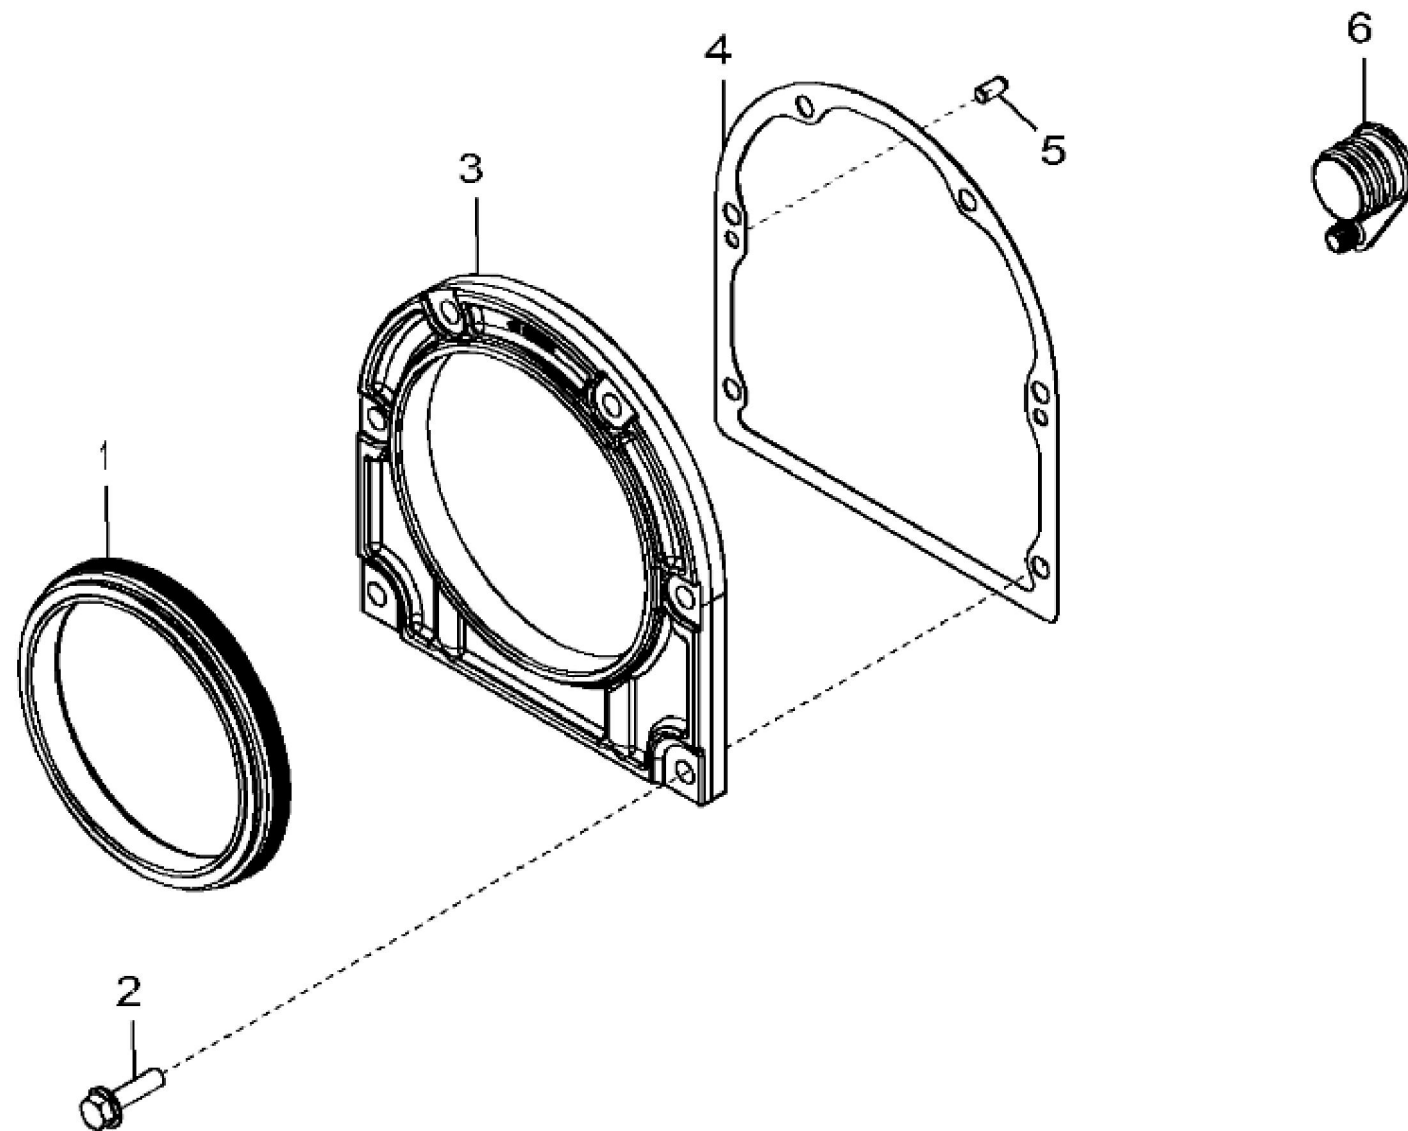

| KEY | PART NO. | PART NAME     | QTY | REMARKS                          |  |
|-----|----------|---------------|-----|----------------------------------|--|
| 1   | RE529871 | ELBOW FITTING | 1   | SUB FOR RE527976                 |  |
| 2   | T122075  | O-RING        | 1   |                                  |  |
| 3   | 19M8291  | SCREW         | 15  | M8 X 35                          |  |
| 4   | RE536705 | COVER         | 1   | MARKED R545610; SUB FOR RE529972 |  |
| 5   | R523317  | BREATHER      | 1   | SUB FOR R518264                  |  |
| 6   | RE526690 | CAP SCREW     | 2   |                                  |  |
| 7   | RE526689 | CAP SCREW     | 1   |                                  |  |
| 8   | R527884  | GASKET        | 1   |                                  |  |

1341\_RE523047\_PCD

| KEY | PART NO. | PART NAME        | QTY | REMARKS  |  |
|-----|----------|------------------|-----|----------|--|
| 1   | 19M8889  | CAP SCREW        | 1   | M16 X 50 |  |
| 2   | 19M8533  | SCREW            | 6   | M10 X 25 |  |
| 3   | R26333   | WASHER           | 1   |          |  |
| 4   | RE57604  | TORSIONAL DAMPER | 1   |          |  |
| 5   | RE520465 | TORSIONAL DAMPER | 1   |          |  |
| 6   | R523306  | KEY              | 1   |          |  |

| KEY | PART NO. | PART NAME | QTY | REMARKS                                    |  |
|-----|----------|-----------|-----|--|--|
| 1   | RE520036 | SEAL      | 1   |  |  |
| 2   | 19M7868  | SCREW     | 6   | M8 X 30                                    |  |
| 3   | R531312  | HOUSING   | 1   | MARKED R545426; SUB FOR R530233 OR R531570 |  |
| 4   | R522768  | GASKET    | 1   | SUB FOR R520504                            |  |
| 5   | F1743R   | DOWEL PIN | 2   |  |  |
| 6   | R121929  | PLUG      | 1   |  |  |