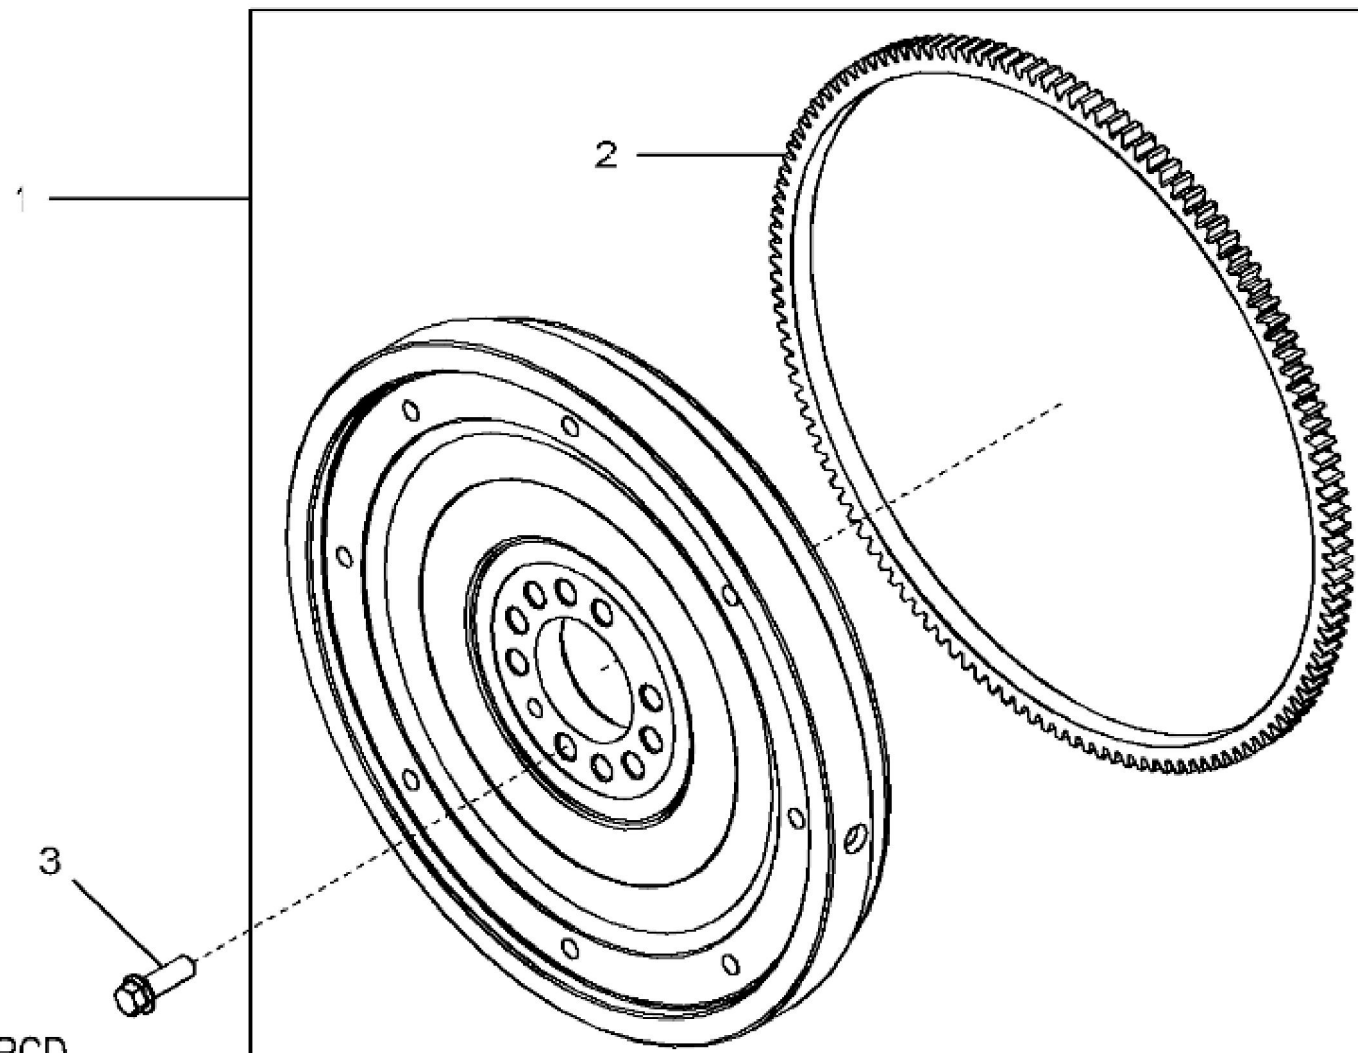

KEY	PART NO.	PART NAME	QTY	REMARKS	
1	19M8291	SCREW	15	M8 X 35	
2	RE552592	COVER	1	ORDER RE563766	
2	RE563766	COVER	1	MARKED R535844	
3	R526607	SEAL	1		
4	R530844	DEFLECTOR	1		
5	19M7775	SCREW	2	M6 X 16	
6	19M7796	SCREW	1	M6 X 30	

1398_RE558936_PCD

KEY	PART NO.	PART NAME	QTY	REMARKS	
1	19M7788	SCREW	6	M12 X 25	
2	19M9200	SCREW	6	M10 X 20	

1496_RE538659_PCD

KEY	PART NO.	PART NAME	QTY	REMARKS	
1	R121929	PLUG	1		
2	RE535552	SEAL	1		
3	R527660	GASKET	1		
4	F1743R	DOWEL PIN	2		
5	R526588	HOUSING	1		
6	19M7868	SCREW	6	M8 X 30	