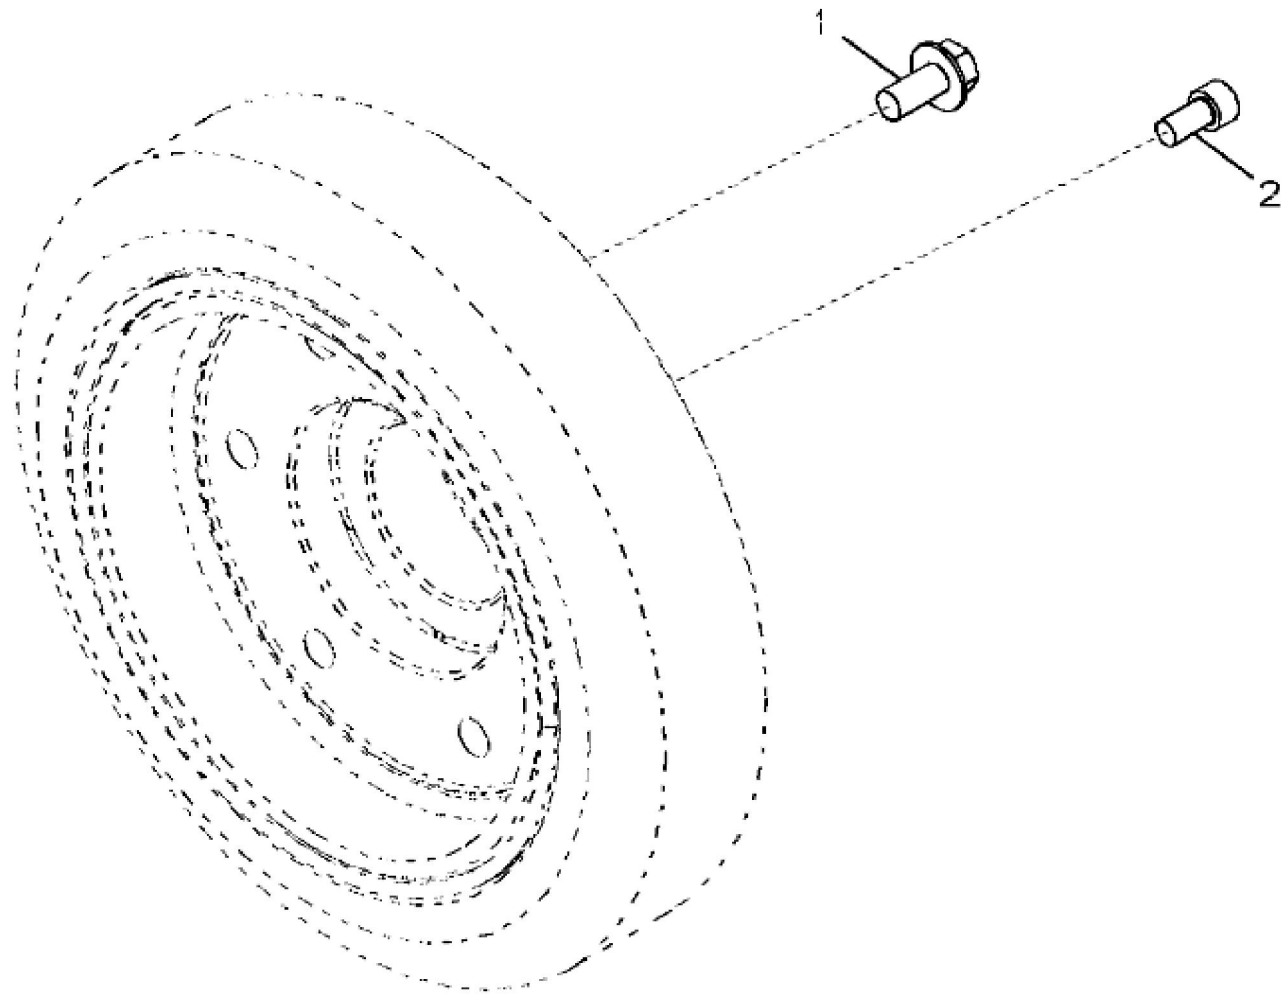

KEY	PART NO.	PART NAME	QTY	REMARKS	
1	19M8291	SCREW	15	M8 X 35	
2	RE552592	COVER	1	ORDER RE563766	
2	RE563766	COVER	1	MARKED R535844	
3	R526607	SEAL	1		
4	R530844	DEFLECTOR	1		
5	19M7775	SCREW	2	M6 X 16	
6	19M7796	SCREW	1	M6 X 30	

1398_RE558936_PCD

KEY	PART NO.	PART NAME	QTY	REMARKS	
1	19M7788	SCREW	6	M12 X 25	
2	19M9200	SCREW	6	M10 X 20	

1496_RE538659_PCD

KEY	PART NO.	PART NAME	QTY	REMARKS	
1	R121929	PLUG	1		
2	RE535552	SEAL	1		
3	R527660	GASKET	1		
4	F1743R	DOWEL PIN	2		
5	R526588	HOUSING	1		
6	19M7868	SCREW	6	M8 X 30	