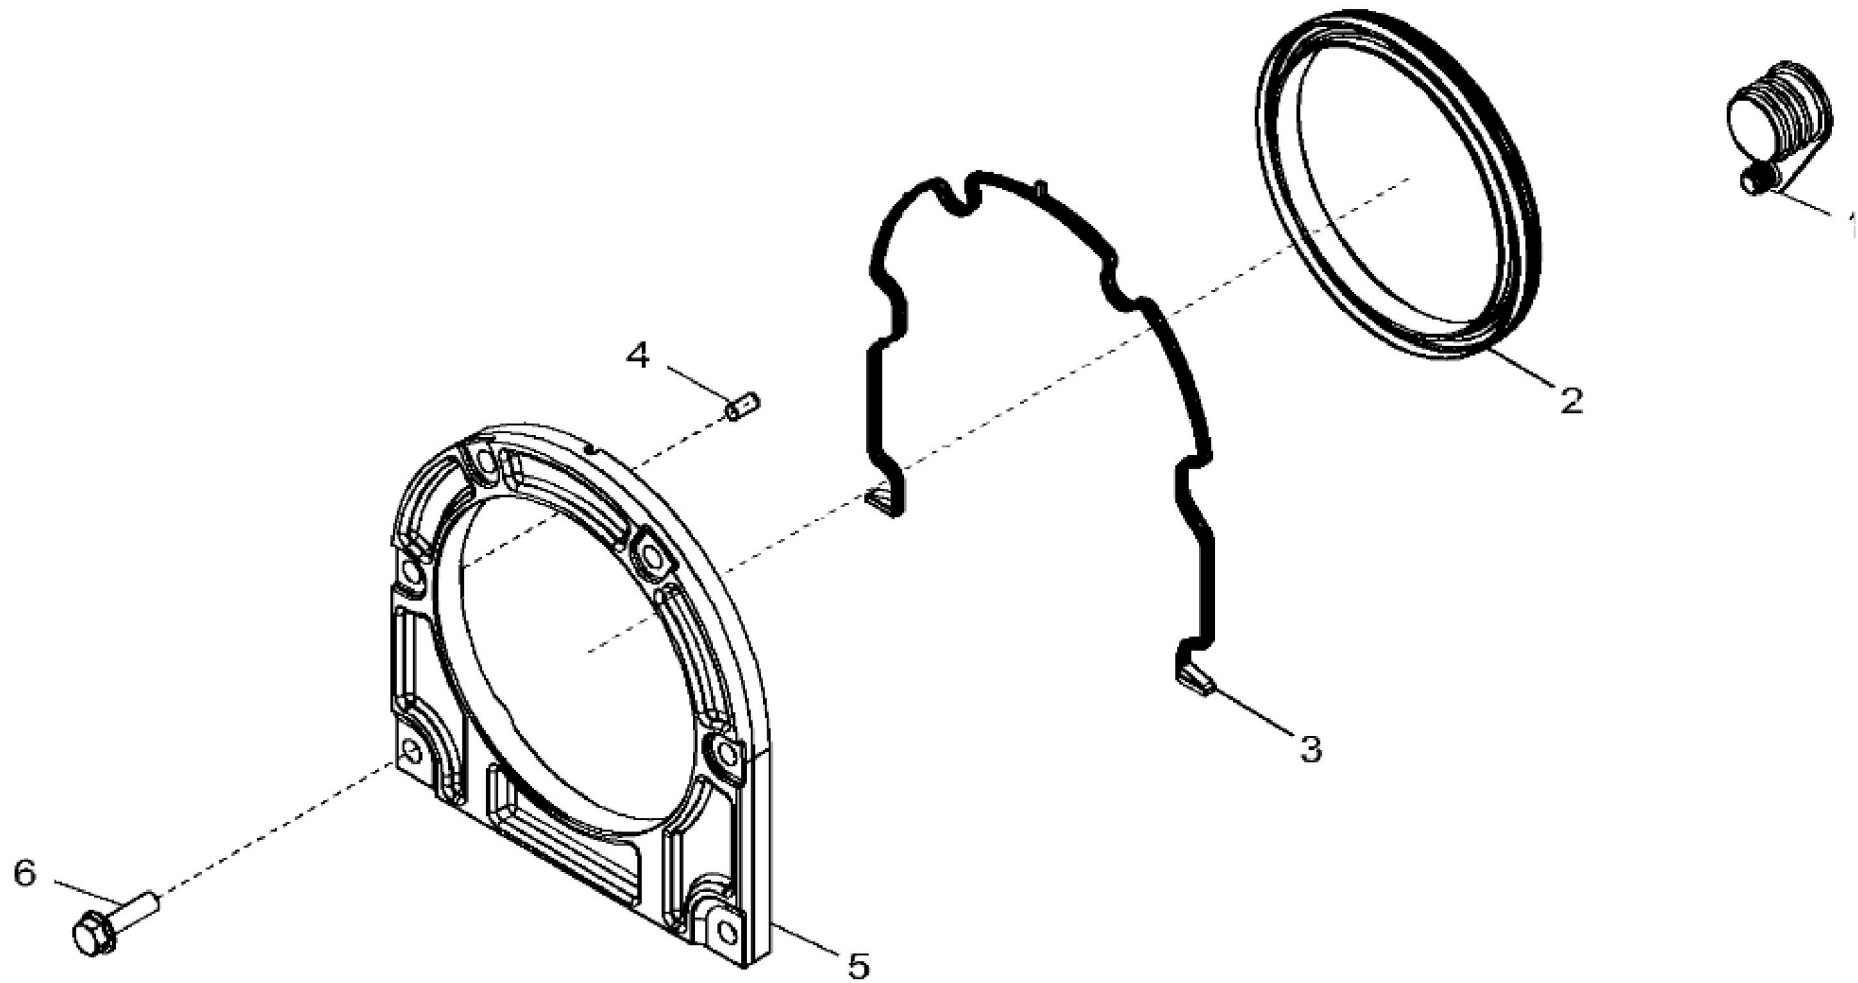

KEY	PART NO.	PART NAME	QTY	REMARKS	
1	19M8291	SCREW	15	M8 X 35	
2	RE552592	COVER	1	ORDER RE563766	
2	RE563766	COVER	1	MARKED R535844	
3	R526607	SEAL	1		
4	R530844	DEFLECTOR	1		
5	19M7775	SCREW	2	M6 X 16	
6	19M7796	SCREW	1	M6 X 30	

1398_RE558936_PCD

KEY	PART NO.	PART NAME	QTY	REMARKS	
1	19M7788	SCREW	6	M12 X 25	
2	19M9200	SCREW	6	M10 X 20	

1496_RE538659_PCD

KEY	PART NO.	PART NAME	QTY	REMARKS	
1	R121929	PLUG	1		
2	RE535552	SEAL	1		
3	R527660	GASKET	1		
4	F1743R	DOWEL PIN	2		
5	R526588	HOUSING	1		
6	19M7868	SCREW	6	M8 X 30	