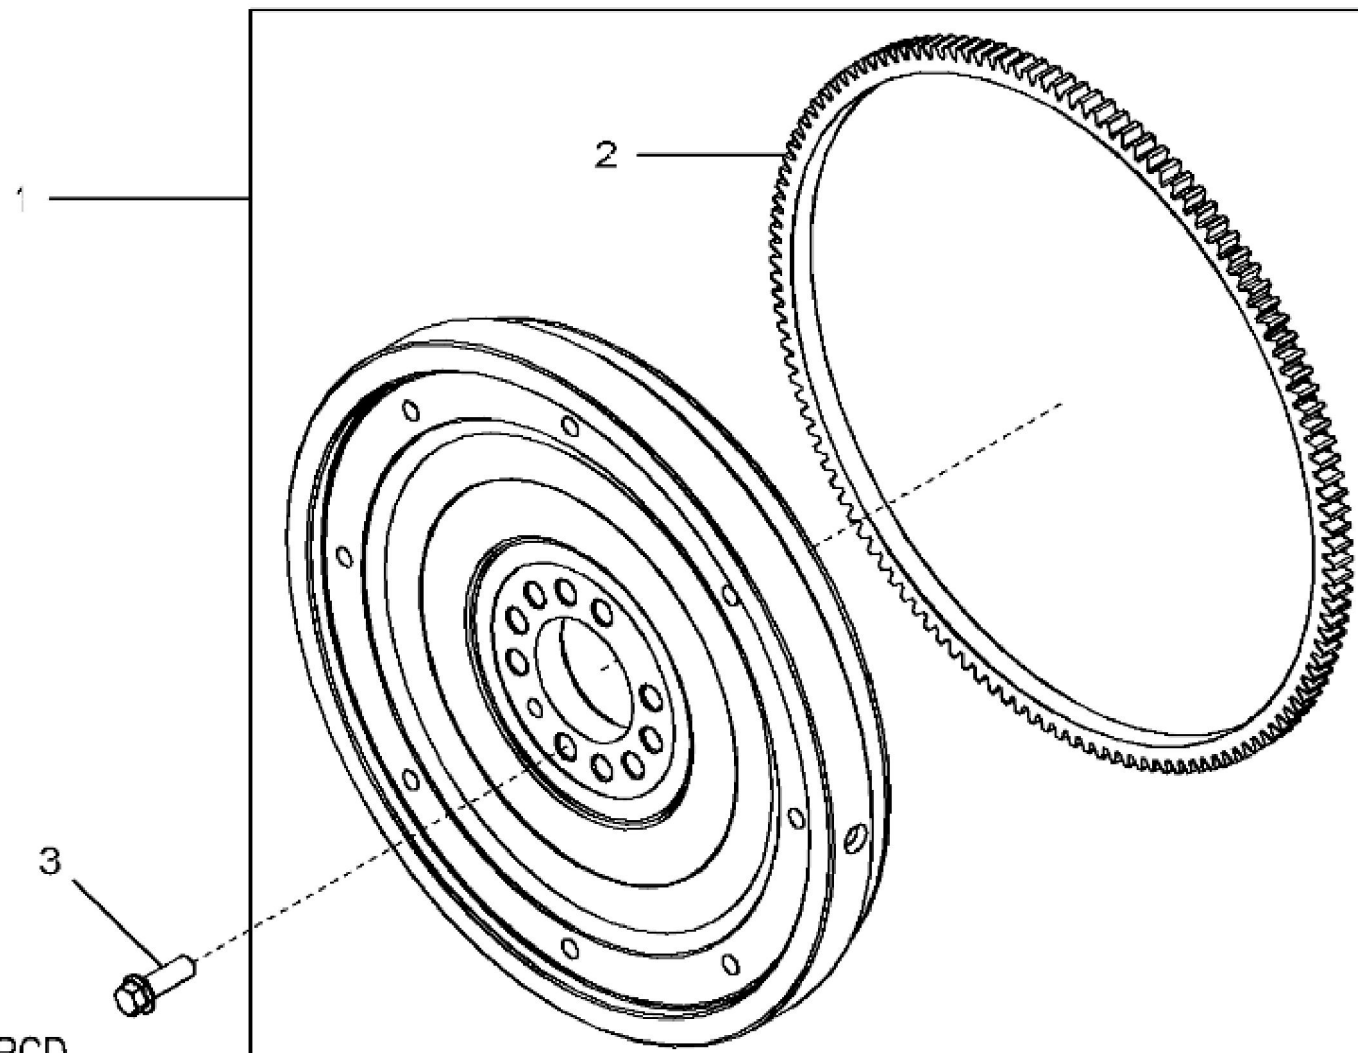

KEY	PART NO.	PART NAME	QTY	REMARKS	
1	RE529871	ELBOW FITTING	1	SUB FOR RE527976	
2	T122075	O-RING	1		
3	19M8291	SCREW	15	M8 X 35	
4	RE536705	COVER	1	MARKED R545610; SUB FOR RE529972	
5	R523317	BREATHER	1	SUB FOR R518264	
6	RE526690	CAP SCREW	2		
7	RE526689	CAP SCREW	1		
8	R527884	GASKET	1		

1361_RE561139_PCD

KEY	PART NO.	PART NAME	QTY	REMARKS	
1	19M8339	SCREW	12	M10 X 55	
2	R536832	PULLEY	2		
3	19M7788	SCREW	6	M12 X 25	

1496_RE538659_PCD

KEY	PART NO.	PART NAME	QTY	REMARKS	
1	R121929	PLUG	1		
2	RE535552	SEAL	1		
3	R527660	GASKET	1		
4	F1743R	DOWEL PIN	2		
5	R526588	HOUSING	1		
6	19M7868	SCREW	6	M8 X 30	