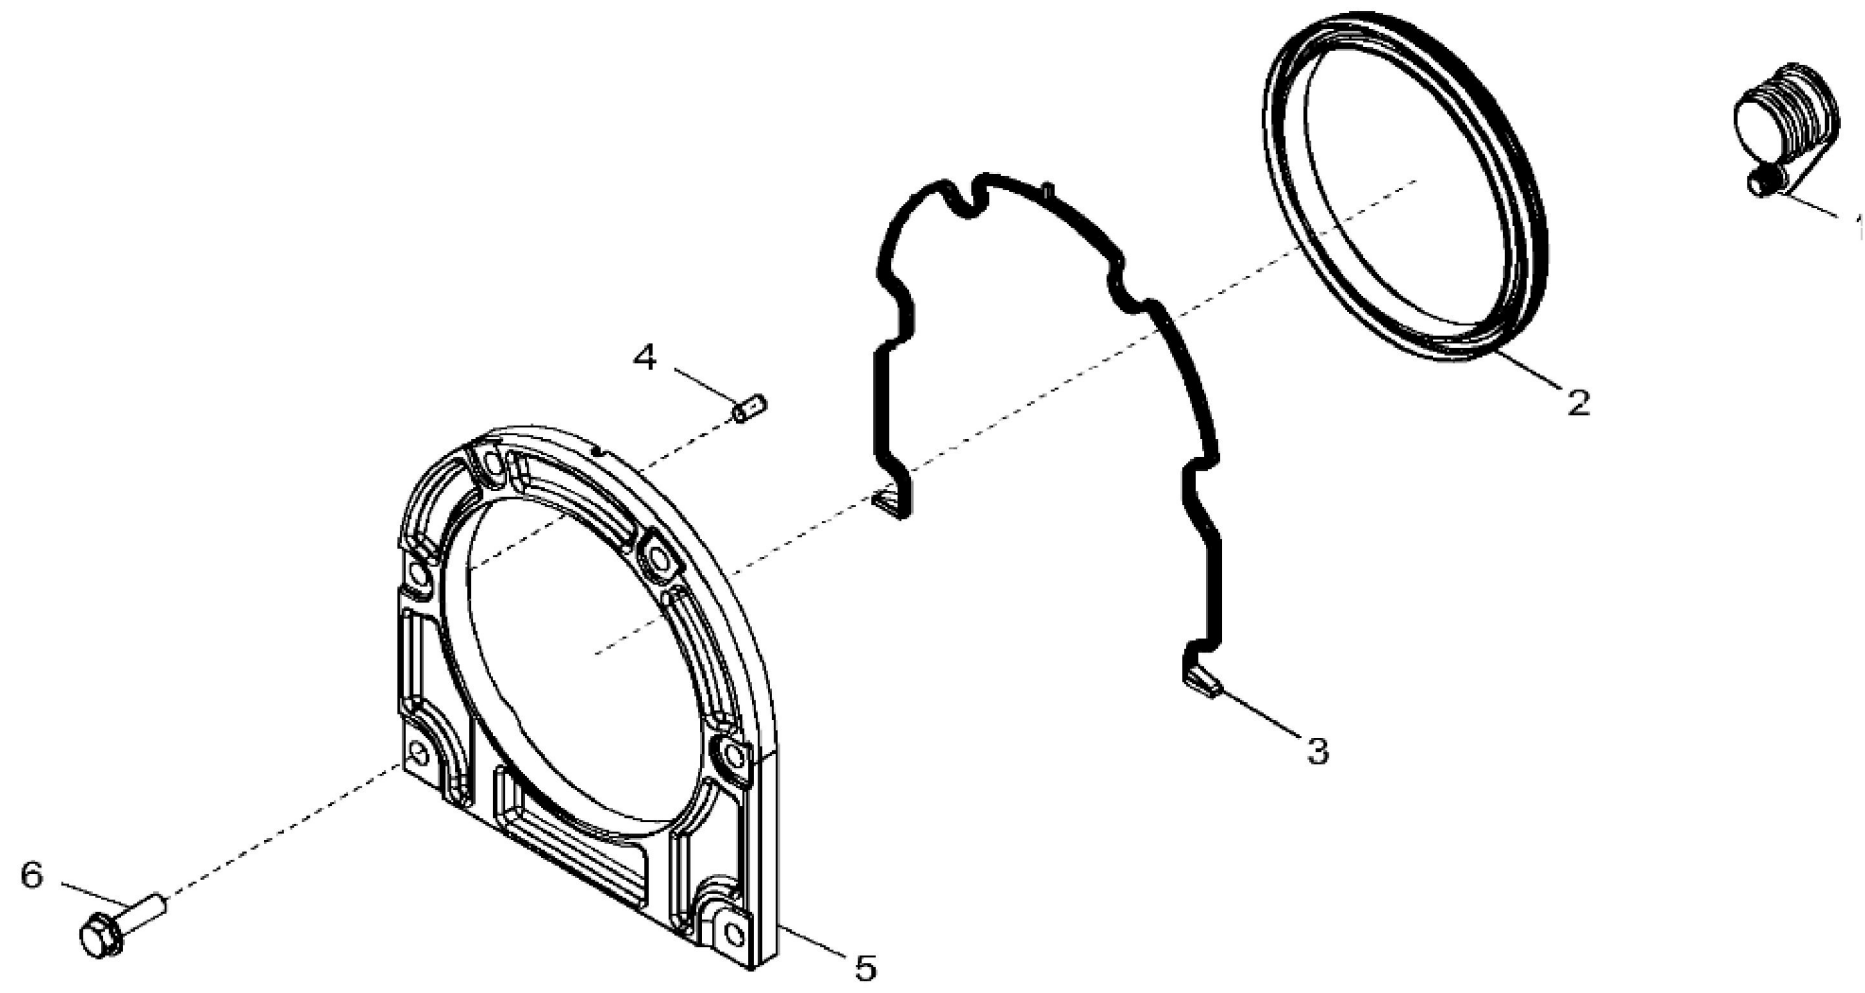

KEY	PART NO.	PART NAME	QTY	REMARKS	
1	RE529871	ELBOW FITTING	1	SUB FOR RE527976	
2	T122075	O-RING	1		
3	19M8291	SCREW	15	M8 X 35	
4	RE536705	COVER	1	MARKED R545610; SUB FOR RE529972	
5	R523317	BREATHER	1	SUB FOR R518264	
6	RE526690	CAP SCREW	2		
7	RE526689	CAP SCREW	1		
8	R527884	GASKET	1		

1361_RE561139_PCD

KEY	PART NO.	PART NAME	QTY	REMARKS	
1	19M8339	SCREW	12	M10 X 55	
2	R536832	PULLEY	2		
3	19M7788	SCREW	6	M12 X 25	

1496_RE538659_PCD

KEY	PART NO.	PART NAME	QTY	REMARKS	
1	R121929	PLUG	1		
2	RE535552	SEAL	1		
3	R527660	GASKET	1		
4	F1743R	DOWEL PIN	2		
5	R526588	HOUSING	1		
6	19M7868	SCREW	6	M8 X 30	