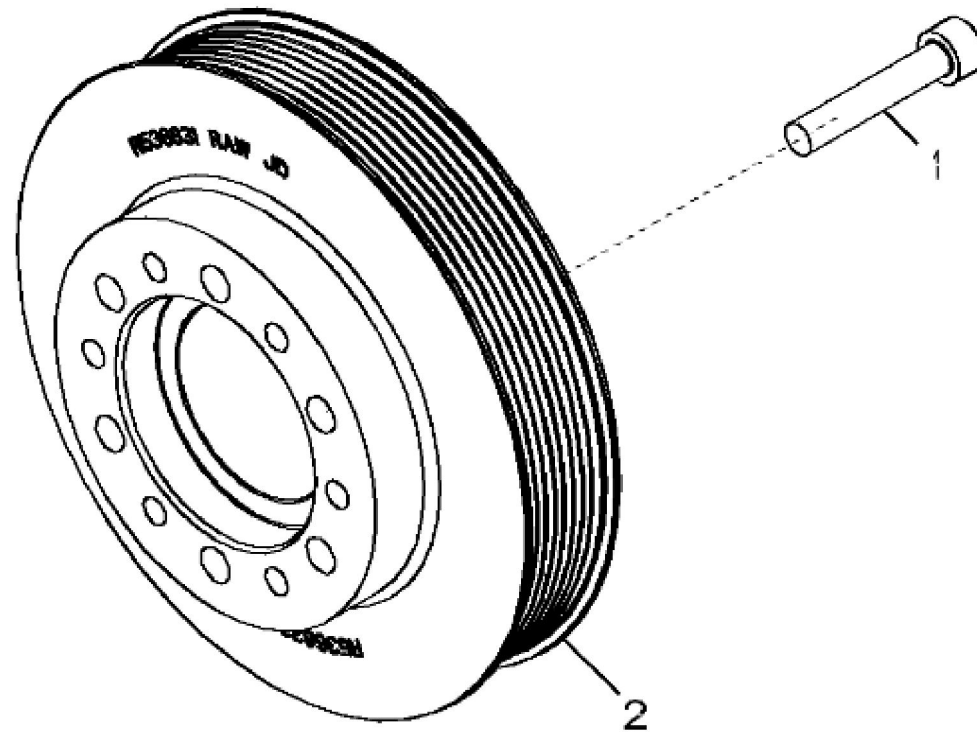

KEY	PART NO.	PART NAME	QTY	REMARKS	
1	RE529871	ELBOW FITTING	1	SUB FOR RE527976	
2	T122075	O-RING	1		
3	19M8291	SCREW	15	M8 X 35	
4	RE536705	COVER	1	MARKED R545610; SUB FOR RE529972	
5	R523317	BREATHER	1	SUB FOR R518264	
6	RE526690	CAP SCREW	2		
7	RE526689	CAP SCREW	1		
8	R527884	GASKET	1		

1361_RE561139_PCD

KEY	PART NO.	PART NAME	QTY	REMARKS	
1	19M8339	SCREW	12	M10 X 55	
2	R536832	PULLEY	2		
3	19M7788	SCREW	6	M12 X 25	

1496_RE538659_PCD

KEY	PART NO.	PART NAME	QTY	REMARKS	
1	R121929	PLUG	1		
2	RE535552	SEAL	1		
3	R527660	GASKET	1		
4	F1743R	DOWEL PIN	2		
5	R526588	HOUSING	1		
6	19M7868	SCREW	6	M8 X 30	