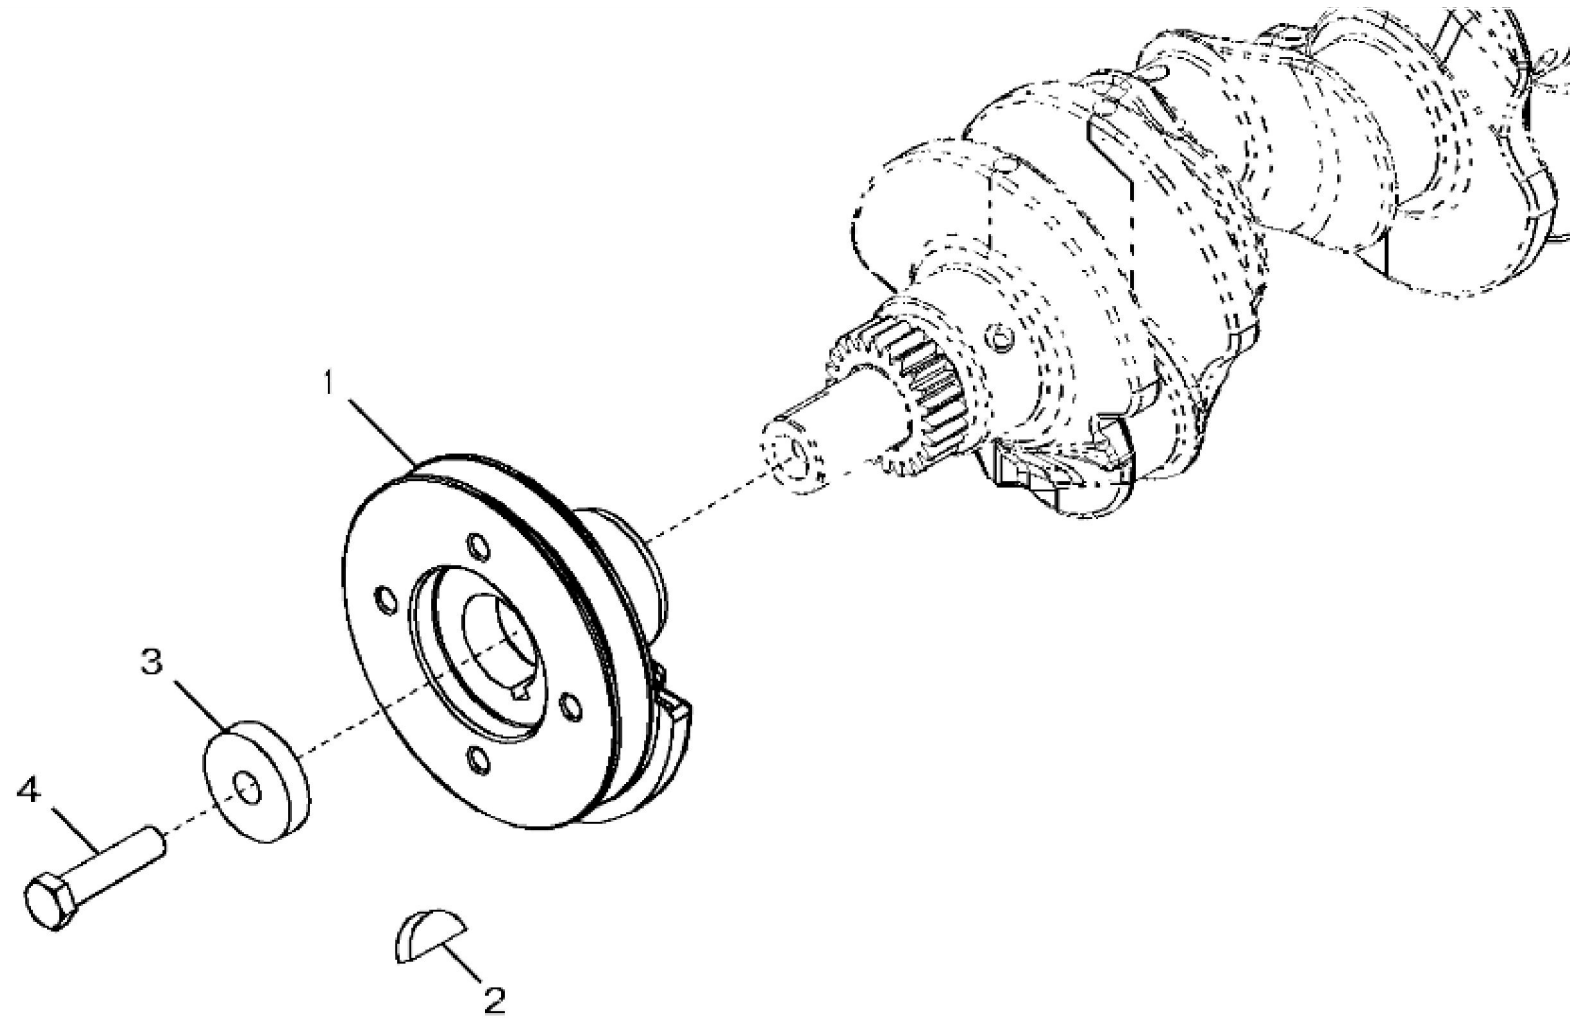

KEY	PART NO.	PART NAME	QTY	REMARKS	
1	RE554007	SCREW	6		
2	RE538676	COVER	1		
3	R75729	GASKET	1		

1254_RE549361_PCD

KEY	PART NO.	PART NAME	QTY	REMARKS	
1	RE549496	FILLER NECK	1		
2	R90788	PLUG	1		
3	T20328	GASKET	1		
4	R87259	GASKET	1		
5	19M7803	SCREW	1	M8 X 70	
6	19M7867	SCREW	1	M8 X 25	

1348_RE550877_PCD

KEY	PART NO.	PART NAME	QTY	REMARKS	
1	R534716	PULLEY	1	MARKED R539568	
2	26H27	SHAFT KEY	1	5/16" X 1-1/8"	
3	R109086	SPACER	1		
4	R537016	CAP SCREW	1		

1352_ETN128350_PCD

Thank you so much for reading.
Please click the “Buy Now!”
button below to download the
complete manual.