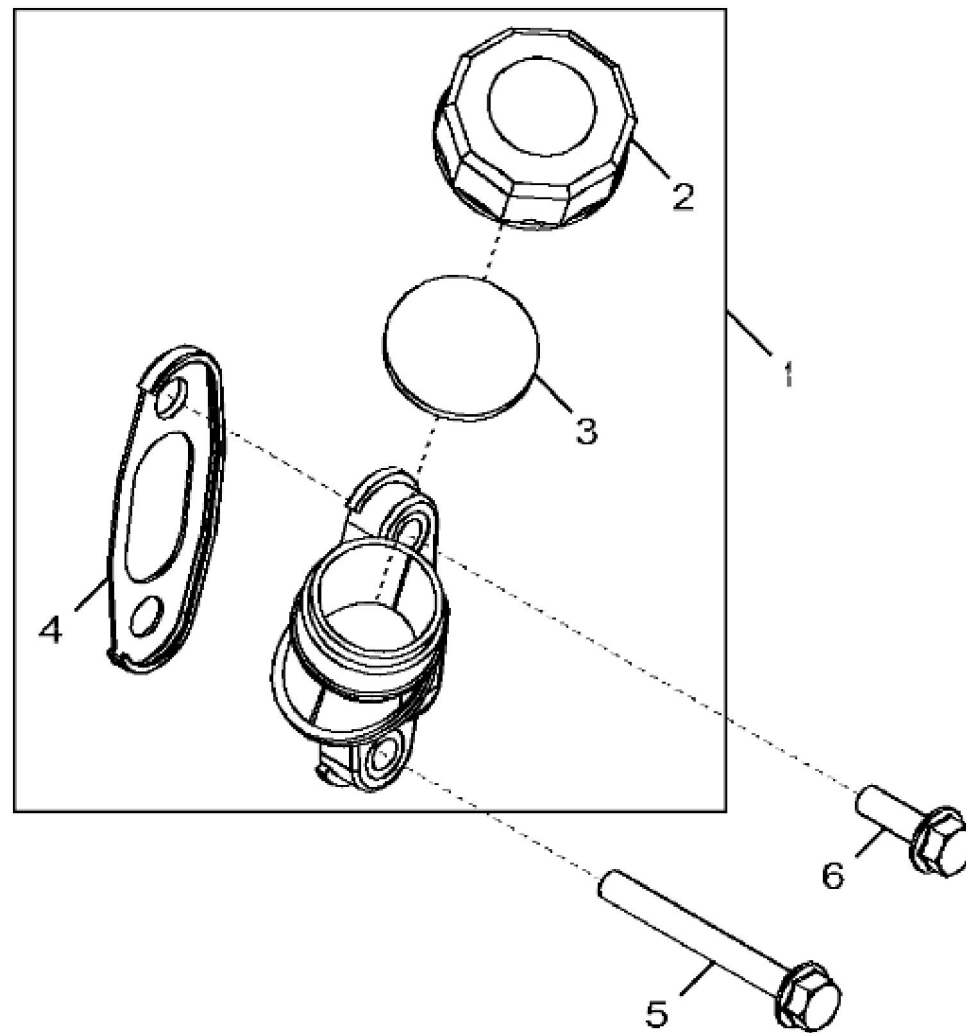

KEY	PART NO.	PART NAME	QTY	REMARKS	
1	RE554007	SCREW	6		
2	RE538676	COVER	1		
3	R75729	GASKET	1		

1254_RE549361_PCD

KEY	PART NO.	PART NAME	QTY	REMARKS	
1	RE549496	FILLER NECK	1		
2	R90788	PLUG	1		
3	T20328	GASKET	1		
4	R87259	GASKET	1		
5	19M7803	SCREW	1	M8 X 70	
6	19M7867	SCREW	1	M8 X 25	

1348_RE550877_PCD

KEY	PART NO.	PART NAME	QTY	REMARKS	
1	R534716	PULLEY	1	MARKED R539568	
2	26H27	SHAFT KEY	1	5/16" X 1-1/8"	
3	R109086	SPACER	1		
4	R537016	CAP SCREW	1		

1352_ETN128350_PCD

Thank you so much for reading.
Please click the “Buy Now!”
button below to download the
complete manual.