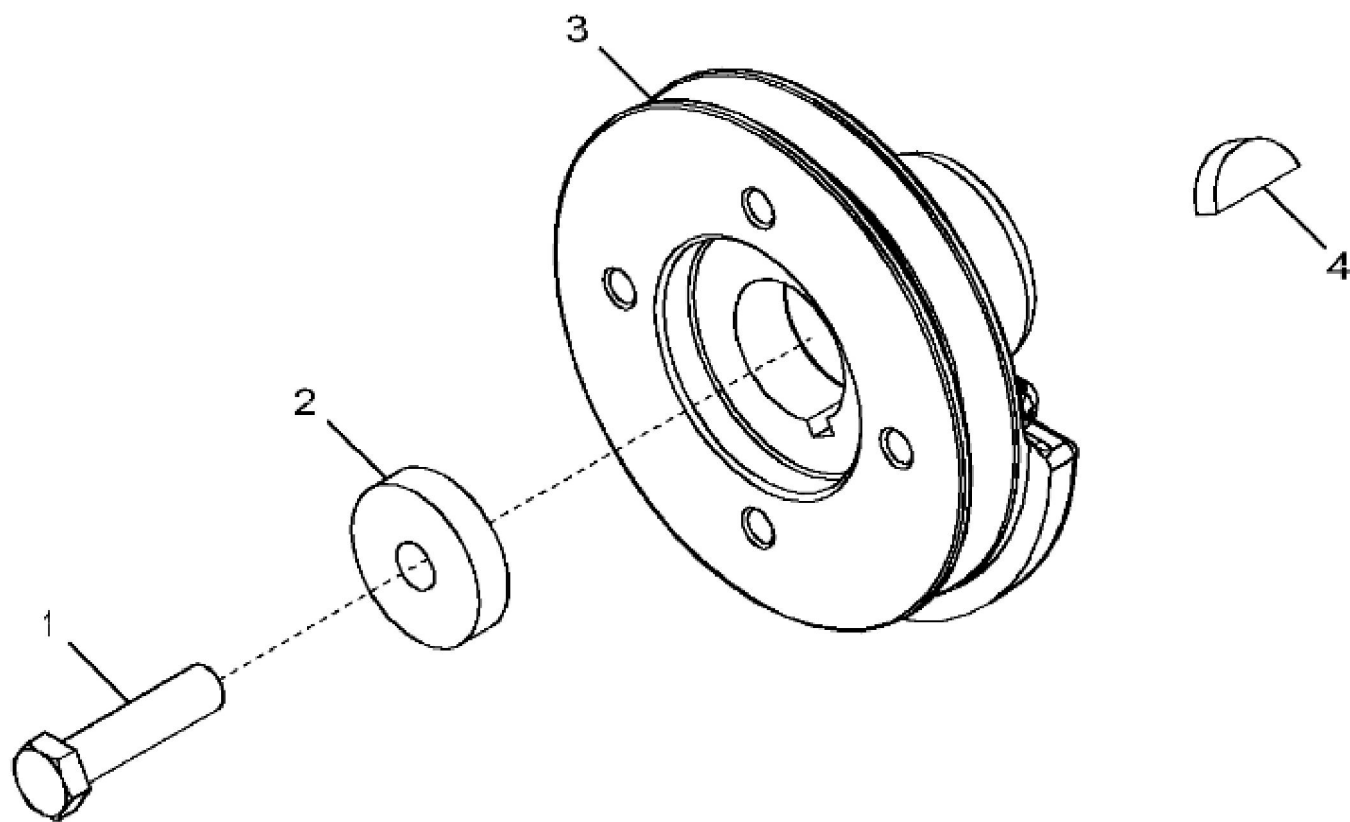

KEY	PART NO.	PART NAME	QTY	REMARKS	
1	RE554007	SCREW	6		
2	RE538676	COVER	1		
3	R75729	GASKET	1		

1254_RE549361_PCD

KEY	PART NO.	PART NAME	QTY	REMARKS	
1	RE549496	FILLER NECK	1		
2	R90788	PLUG	1		
3	T20328	GASKET	1		
4	R87259	GASKET	1		
5	19M7803	SCREW	1	M8 X 70	
6	19M7867	SCREW	1	M8 X 25	

1348_RE550877_PCD

KEY	PART NO.	PART NAME	QTY	REMARKS	
1	R534716	PULLEY	1	MARKED R539568	
2	26H27	SHAFT KEY	1	5/16" X 1-1/8"	
3	R109086	SPACER	1		
4	R537016	CAP SCREW	1		

1352_ETN128350_PCD

Thank you so much for reading.
Please click the “Buy Now!”
button below to download the
complete manual.