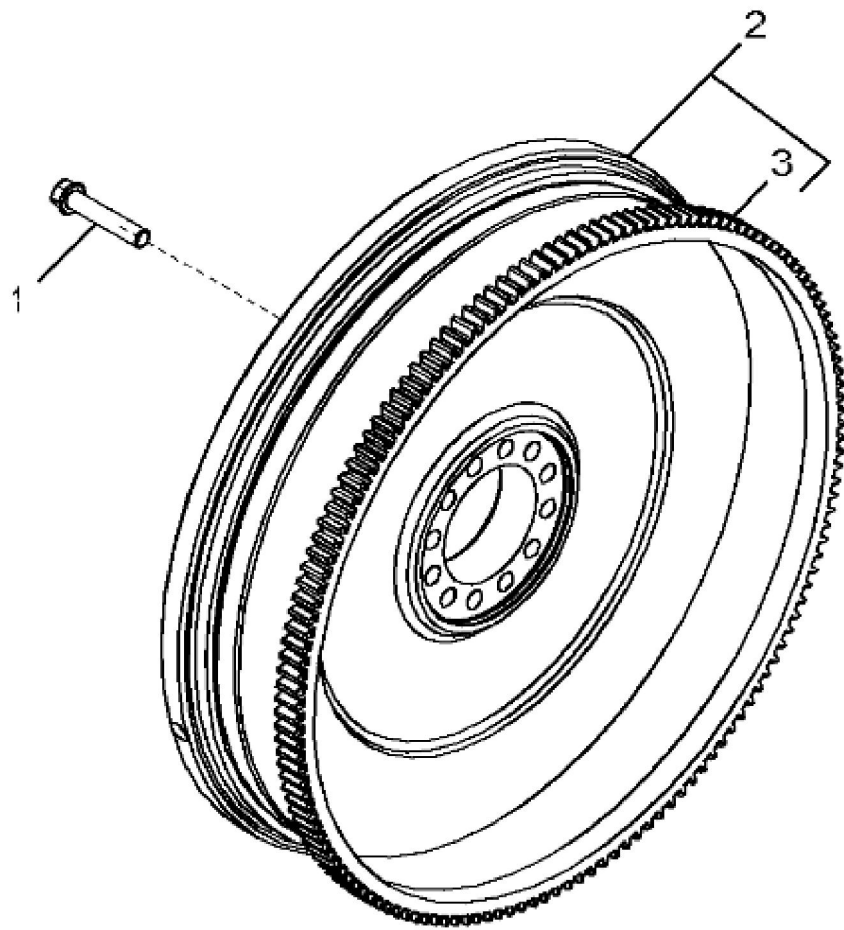

KEY	PART NO.	PART NAME	QTY	REMARKS	
1	19M8039	SCREW	3	M8 X 80	
2	RE547702	SEALING WASHER	3	SUB FOR R524374	
2	RE547702	SEALING WASHER	3		
3	RE71265	ISOLATOR	3		
4	R523531	VALVE COVER	1	SUB FOR R524450	
5	R501292	GROMMET	2	SUB FOR R127451	
6	R116713	NEEDLE ROLLER	2		
7	R521520	GASKET	1	SUB FOR R502124	
8	RE532491	PANEL	1		
9	RE527858	SCREW	4		

1353_RE548210_PCD

KEY	PART NO.	PART NAME	QTY	REMARKS	
1	R533628	PULLEY	1		
2	R533656	PULLEY	1		
3	19M7838	SCREW	4	M12 X 130	

KEY	PART NO.	PART NAME	QTY	REMARKS	
1	RE535552	SEAL	1		
2	AR61533	PLUG	1		
3	R27149	O-RING	1		
4	F1743R	DOWEL PIN	2		
5	19M7868	SCREW	8	M8 X 30	
6	DZ100355	HOUSING	1	MARKED DZ100356 OR DZ100355; SUB FOR R529914	
7	R530027	GASKET	1		