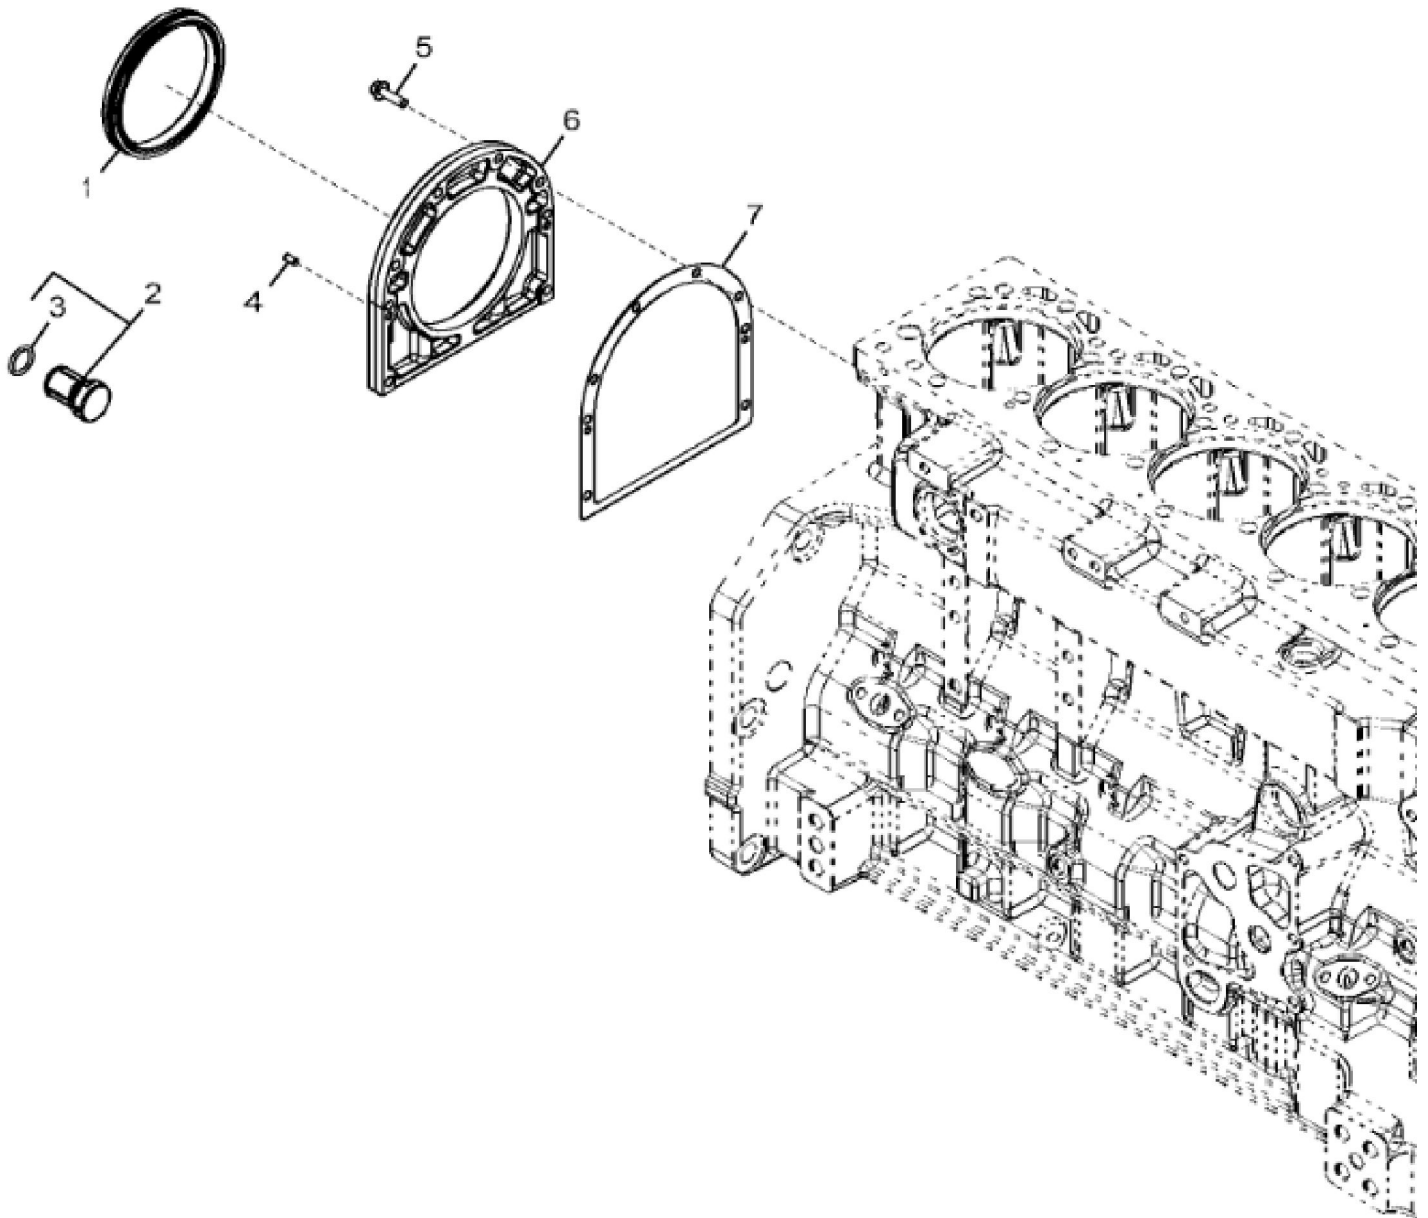

KEY	PART NO.	PART NAME	QTY	REMARKS	
1	19M8039	SCREW	3	M8 X 80	
2	RE547702	SEALING WASHER	3	SUB FOR R524374	
2	RE547702	SEALING WASHER	3		
3	RE71265	ISOLATOR	3		
4	R523531	VALVE COVER	1	SUB FOR R524450	
5	R501292	GROMMET	2	SUB FOR R127451	
6	R116713	NEEDLE ROLLER	2		
7	R521520	GASKET	1	SUB FOR R502124	
8	RE532491	PANEL	1		
9	RE527858	SCREW	4		

1353_RE548210_PCD

KEY	PART NO.	PART NAME	QTY	REMARKS	
1	R533628	PULLEY	1		
2	R533656	PULLEY	1		
3	19M7838	SCREW	4	M12 X 130	

KEY	PART NO.	PART NAME	QTY	REMARKS	
1	RE535552	SEAL	1		
2	AR61533	PLUG	1		
3	R27149	O-RING	1		
4	F1743R	DOWEL PIN	2		
5	19M7868	SCREW	8	M8 X 30	
6	DZ100355	HOUSING	1	MARKED DZ100356 OR DZ100355; SUB FOR R529914	
7	R530027	GASKET	1		