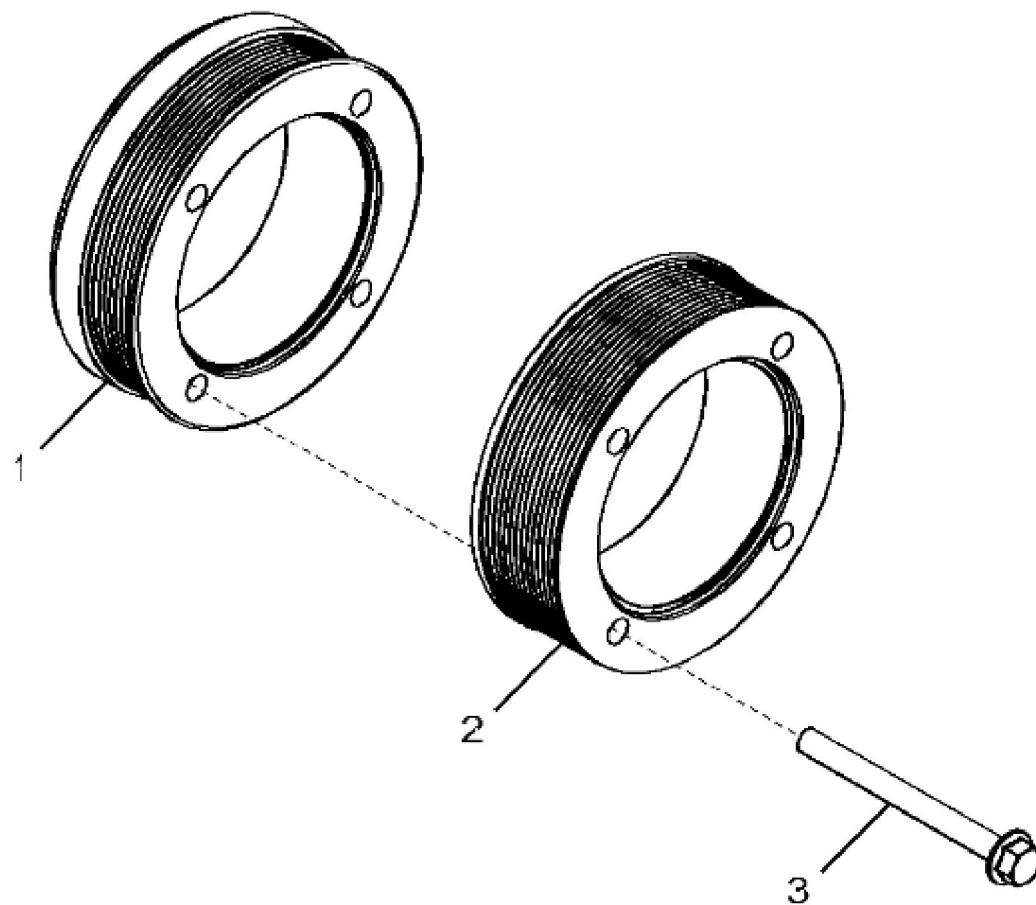

KEY	PART NO.	PART NAME	QTY	REMARKS	
1	19M8039	SCREW	3	M8 X 80	
2	RE547702	SEALING WASHER	3	SUB FOR R524374	
2	RE547702	SEALING WASHER	3		
3	RE71265	ISOLATOR	3		
4	R523531	VALVE COVER	1	SUB FOR R524450	
5	R501292	GROMMET	2	SUB FOR R127451	
6	R116713	NEEDLE ROLLER	2		
7	R521520	GASKET	1	SUB FOR R502124	
8	RE532491	PANEL	1		
9	RE527858	SCREW	4		

1353_RE548210_PCD

KEY	PART NO.	PART NAME	QTY	REMARKS	
1	R533628	PULLEY	1		
2	R533656	PULLEY	1		
3	19M7838	SCREW	4	M12 X 130	

KEY	PART NO.	PART NAME	QTY	REMARKS	
1	RE535552	SEAL	1		
2	AR61533	PLUG	1		
3	R27149	O-RING	1		
4	F1743R	DOWEL PIN	2		
5	19M7868	SCREW	8	M8 X 30	
6	DZ100355	HOUSING	1	MARKED DZ100356 OR DZ100355; SUB FOR R529914	
7	R530027	GASKET	1		