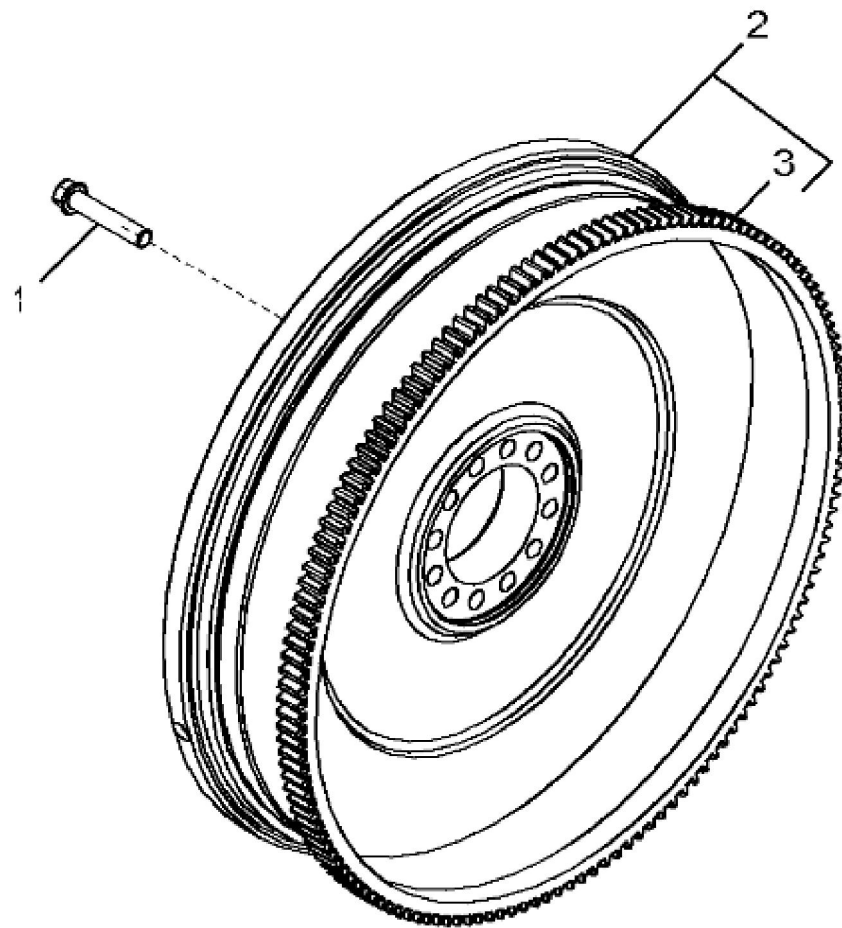

KEY	PART NO.	PART NAME	QTY	REMARKS	
1	19M8039	SCREW	3	M8 X 80	
2	RE547702	SEALING WASHER	3	SUB FOR R524374	
2	RE547702	SEALING WASHER	3		
3	RE71265	ISOLATOR	3		
4	R523531	VALVE COVER	1	SUB FOR R524450	
5	R501292	GROMMET	2	SUB FOR R127451	
6	R116713	NEEDLE ROLLER	2		
7	R521520	GASKET	1	SUB FOR R502124	
8	RE532491	PANEL	1		
9	RE527858	SCREW	4		

1353_RE548210_PCD

KEY	PART NO.	PART NAME	QTY	REMARKS	
1	R533628	PULLEY	1		
2	R533656	PULLEY	1		
3	19M7838	SCREW	4	M12 X 130	

KEY	PART NO.	PART NAME	QTY	REMARKS	
1	RE535552	SEAL	1		
2	AR61533	PLUG	1		
3	R27149	O-RING	1		
4	F1743R	DOWEL PIN	2		
5	19M7868	SCREW	8	M8 X 30	
6	DZ100355	HOUSING	1	MARKED DZ100356 OR DZ100355; SUB FOR R529914	
7	R530027	GASKET	1		