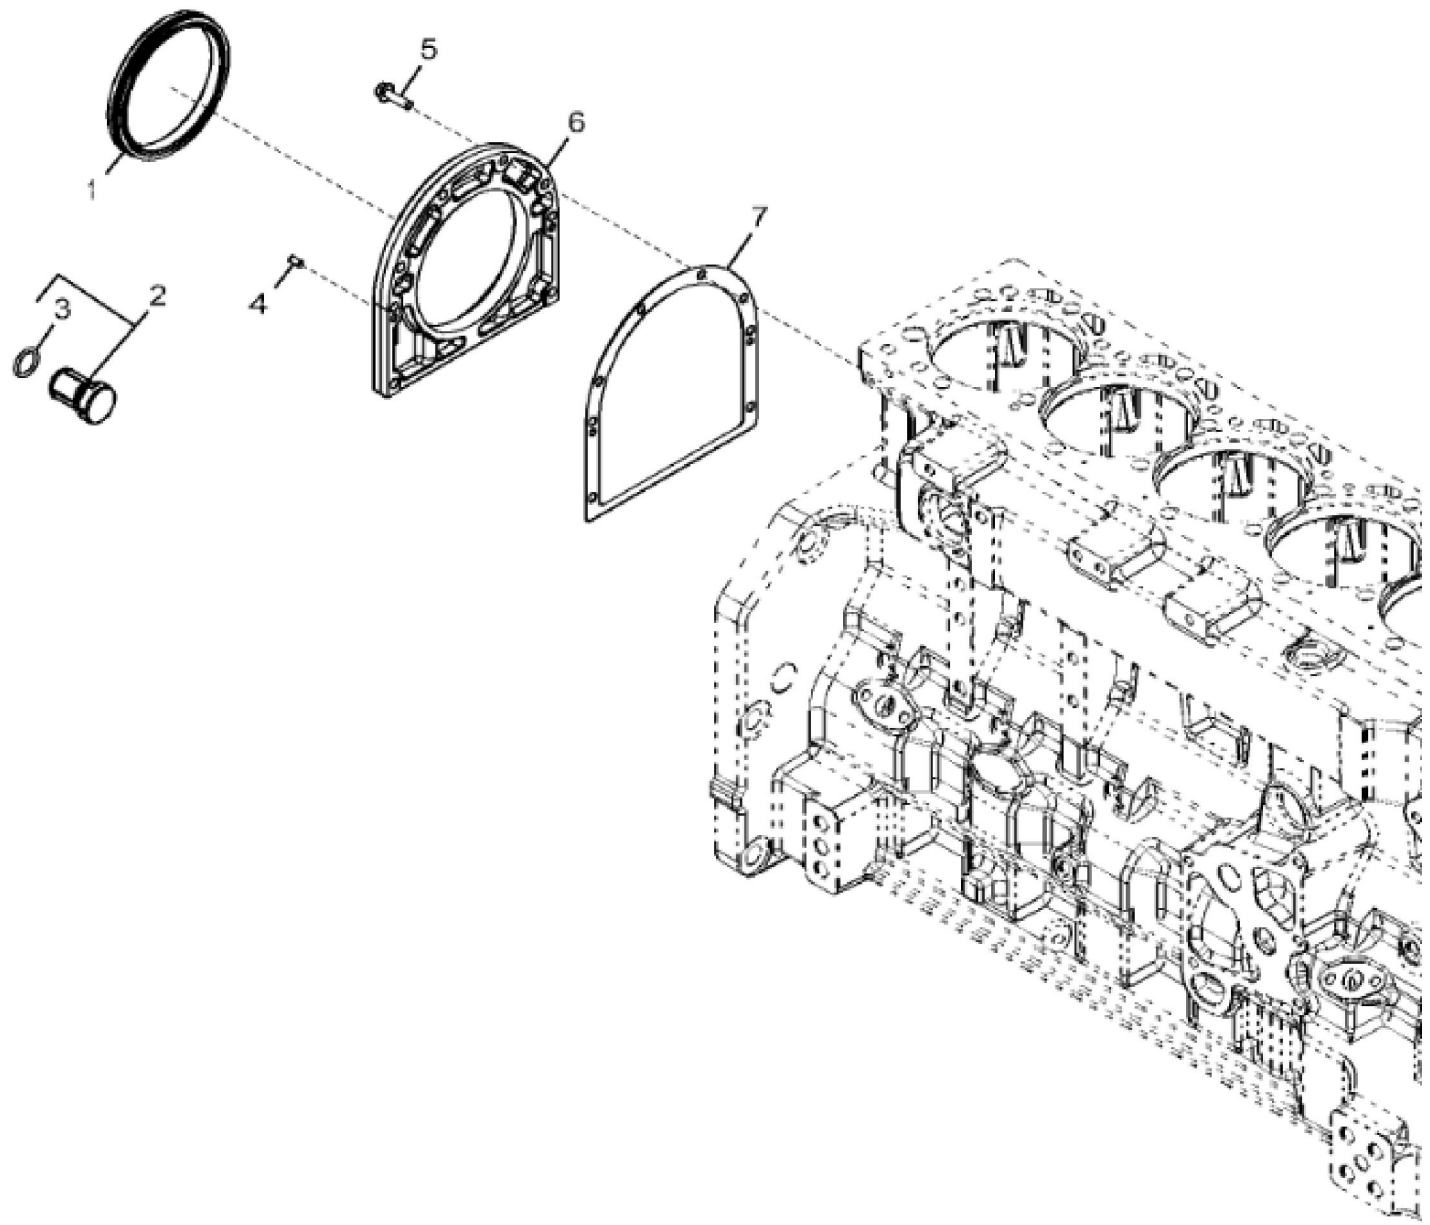

KEY	PART NO.	PART NAME	QTY	REMARKS	
1	19M8039	SCREW	3	M8 X 80	
2	RE547702	SEALING WASHER	3	SUB FOR R524374	
2	RE547702	SEALING WASHER	3		
3	RE71265	ISOLATOR	3		
4	R523531	VALVE COVER	1	SUB FOR R524450	
5	R501292	GROMMET	2	SUB FOR R127451	
6	R116713	NEEDLE ROLLER	2		
7	R521520	GASKET	1	SUB FOR R502124	
8	RE532491	PANEL	1		
9	RE527858	SCREW	4		

1353_RE548210_PCD

KEY	PART NO.	PART NAME	QTY	REMARKS	
1	R533628	PULLEY	1		
2	R533656	PULLEY	1		
3	19M7838	SCREW	4	M12 X 130	

KEY	PART NO.	PART NAME	QTY	REMARKS	
1	RE535552	SEAL	1		
2	AR61533	PLUG	1		
3	R27149	O-RING	1		
4	F1743R	DOWEL PIN	2		
5	19M7868	SCREW	8	M8 X 30	
6	DZ100355	HOUSING	1	MARKED DZ100356 OR DZ100355; SUB FOR R529914	
7	R530027	GASKET	1		