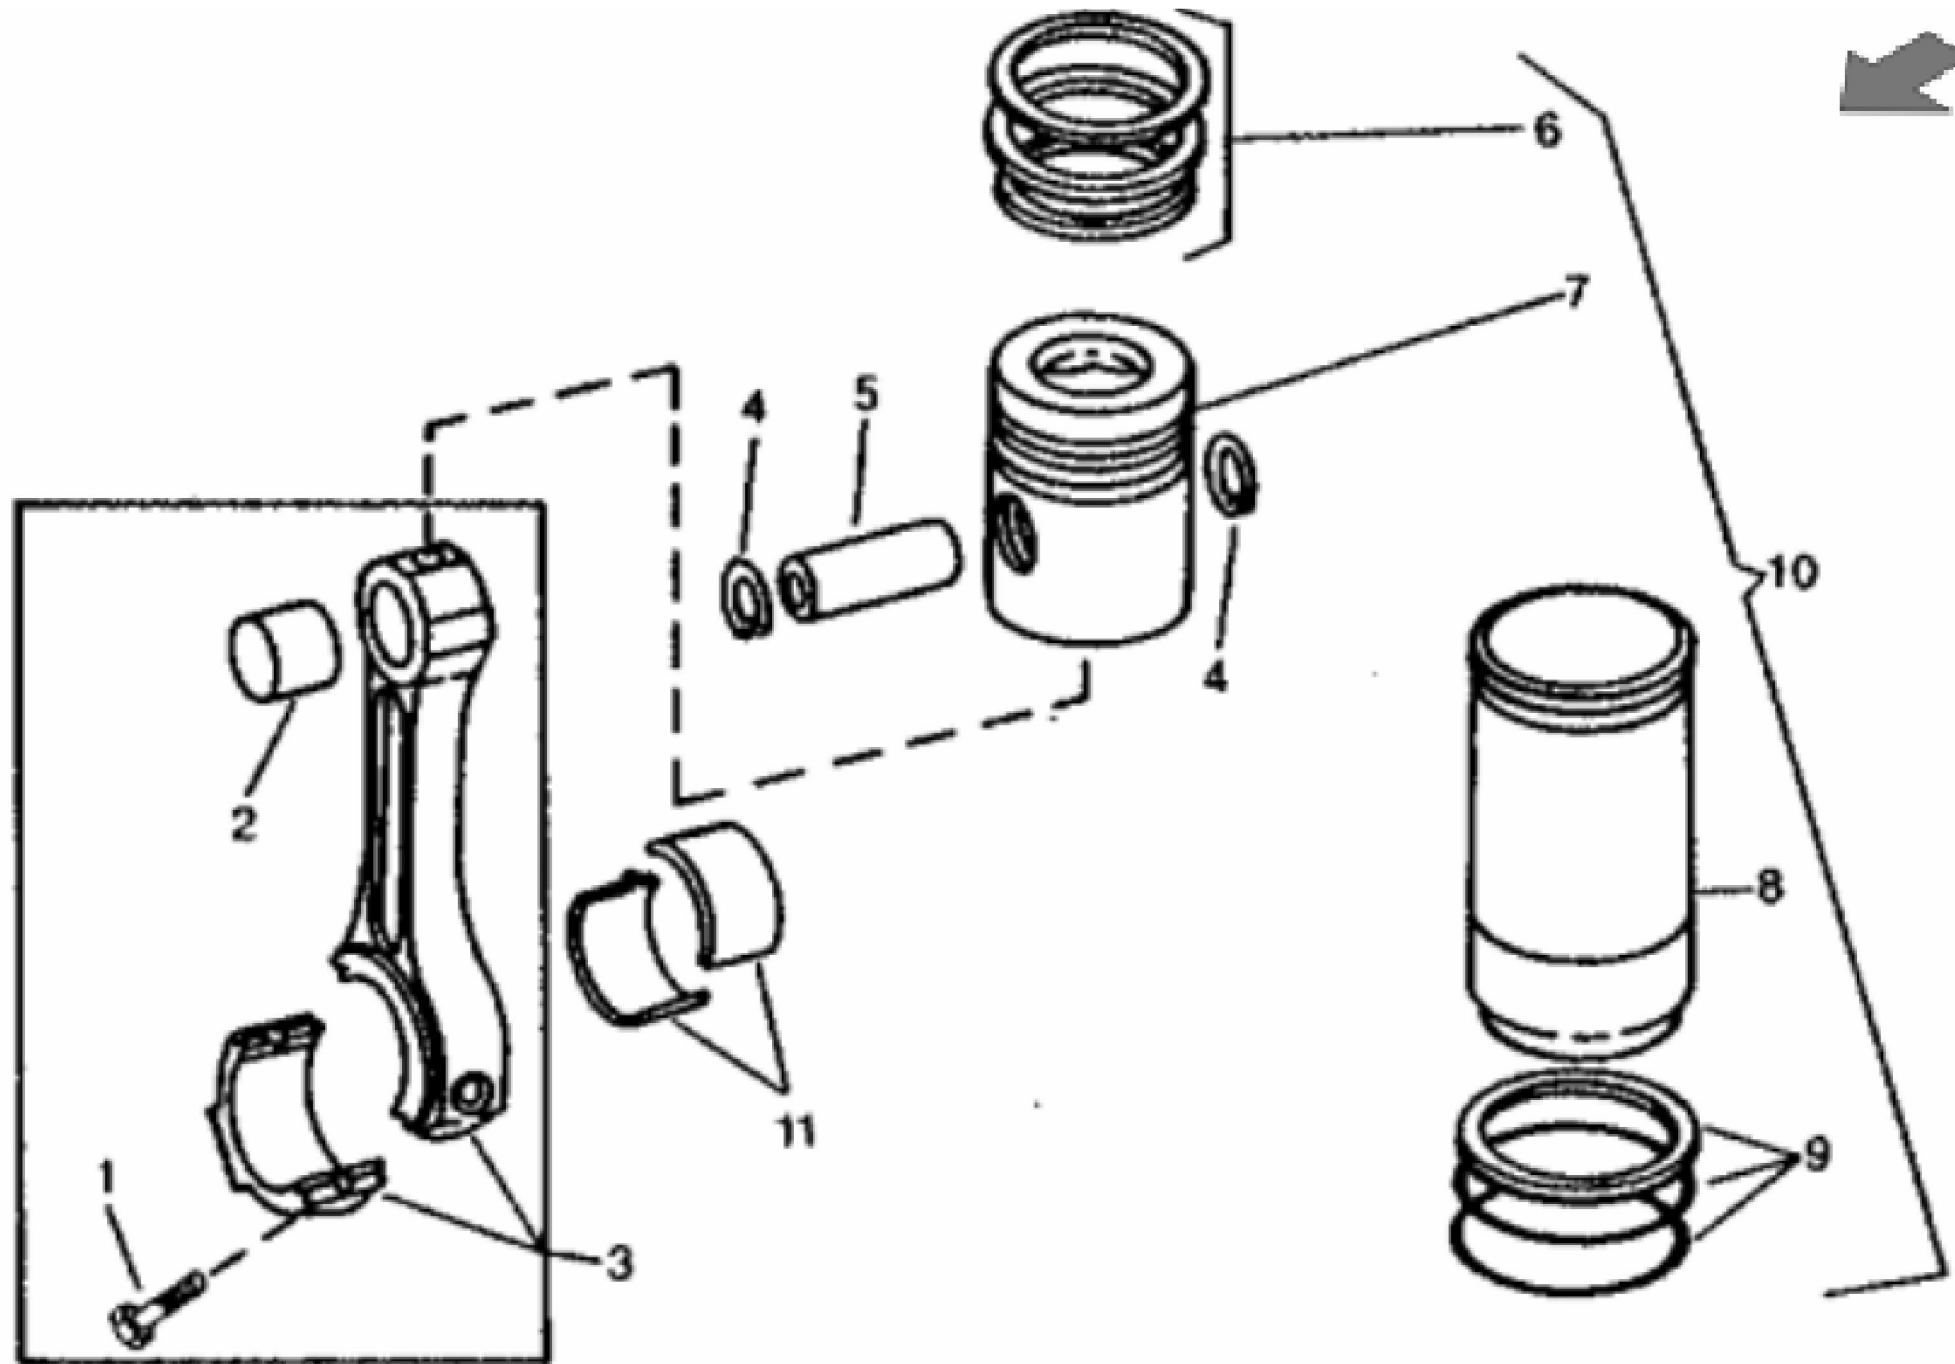

John Deere > Construction And Forestry > BACKHOE, LOADER >315D - BACKHOE, LOADER >300D, 310D and 315D Backhoe Loader >04 ENGINE >0403 CONNECTING RODS AND PISTONS >ST311205 - CONNECTING ROD, PISTON, RINGS AND LINER (WITH TURBOCHARGER)

KEY	PART NO.	PART NAME	QTY	300D	310D	315D	REMARKS
1	R80033	CAP SCREW	8		X	X	
2	RE63913	PIN KIT	1		X	X	(SUB FOR R56186 OR R57451)
3	RE42733	CONNECTING ROD	4		X	X	(MARKED R80032 OR R113612) (SUB FOR RE58347) (MARKED R122191)
3	SE500748	CONNECTING ROD REMAN	4	X	X	X	(REMAN FOR RE42733)
4	R54114	SNAP RING	8		X	X	
5	.....	PIN	4		X	X	(R124230 NO LONGER AVAILABLE, FURNISH RE63913)
6	RE507852	PISTON RING KIT	4		X	X	(SUB FOR RE15674, RE48818, RE66820)
7	.....	PISTON	4		X	X	(FURNISH RE22678)
8	.....	CYLINDER LINER	4		X	X	(R116281 IS NO LONGER AVAILABLE), (SUB FOR R51726 OR R90059) (SUB RE500023 OR RE22678)
9	AR65507	O-RING KIT	4		X	X	
9	R26121	O-RING	1		X	X	
9	R48767	PACKING	1		X	X	
9	R55453	O-RING	1		X	X	
10	RE22678	PISTON-LINER KIT	4		X	X	(MARKED RE19278 OR RE48368)
10	RE526996	ENGINE OVERHAUL KIT	1		X	X	(MARKED RE19278 OR RE48368)
11	AR71080	BEARING	4		X	X	STANDARD (SET OF (2) R58980)
11	.....	BEARING	4		X	X	(AR76128 NO LONGER AVAILABLE) 0.05 MM (.002") UNDERSIZE (SET OF (2) R62072)
11	AR76129	BEARING	4		X	X	0.25 MM (.010") UNDERSIZE (SET OF (2) R62073)
11	AR76130	BEARING	4		X	X	0.51 MM (.020") UNDERSIZE (SET OF (2) R62074)
11	AR76131	BEARING	4		X	X	0.76 MM (.030") UNDERSIZE (SET OF (2) R62075)
12	.....	KIT	4		X	X	(RE500023 IS NO LONGER AVAILABLE), (SUB RE22678)
13	.....	BUSHING	4		X	X	
14	RE63913	PIN KIT	4		X	X	

TP2835