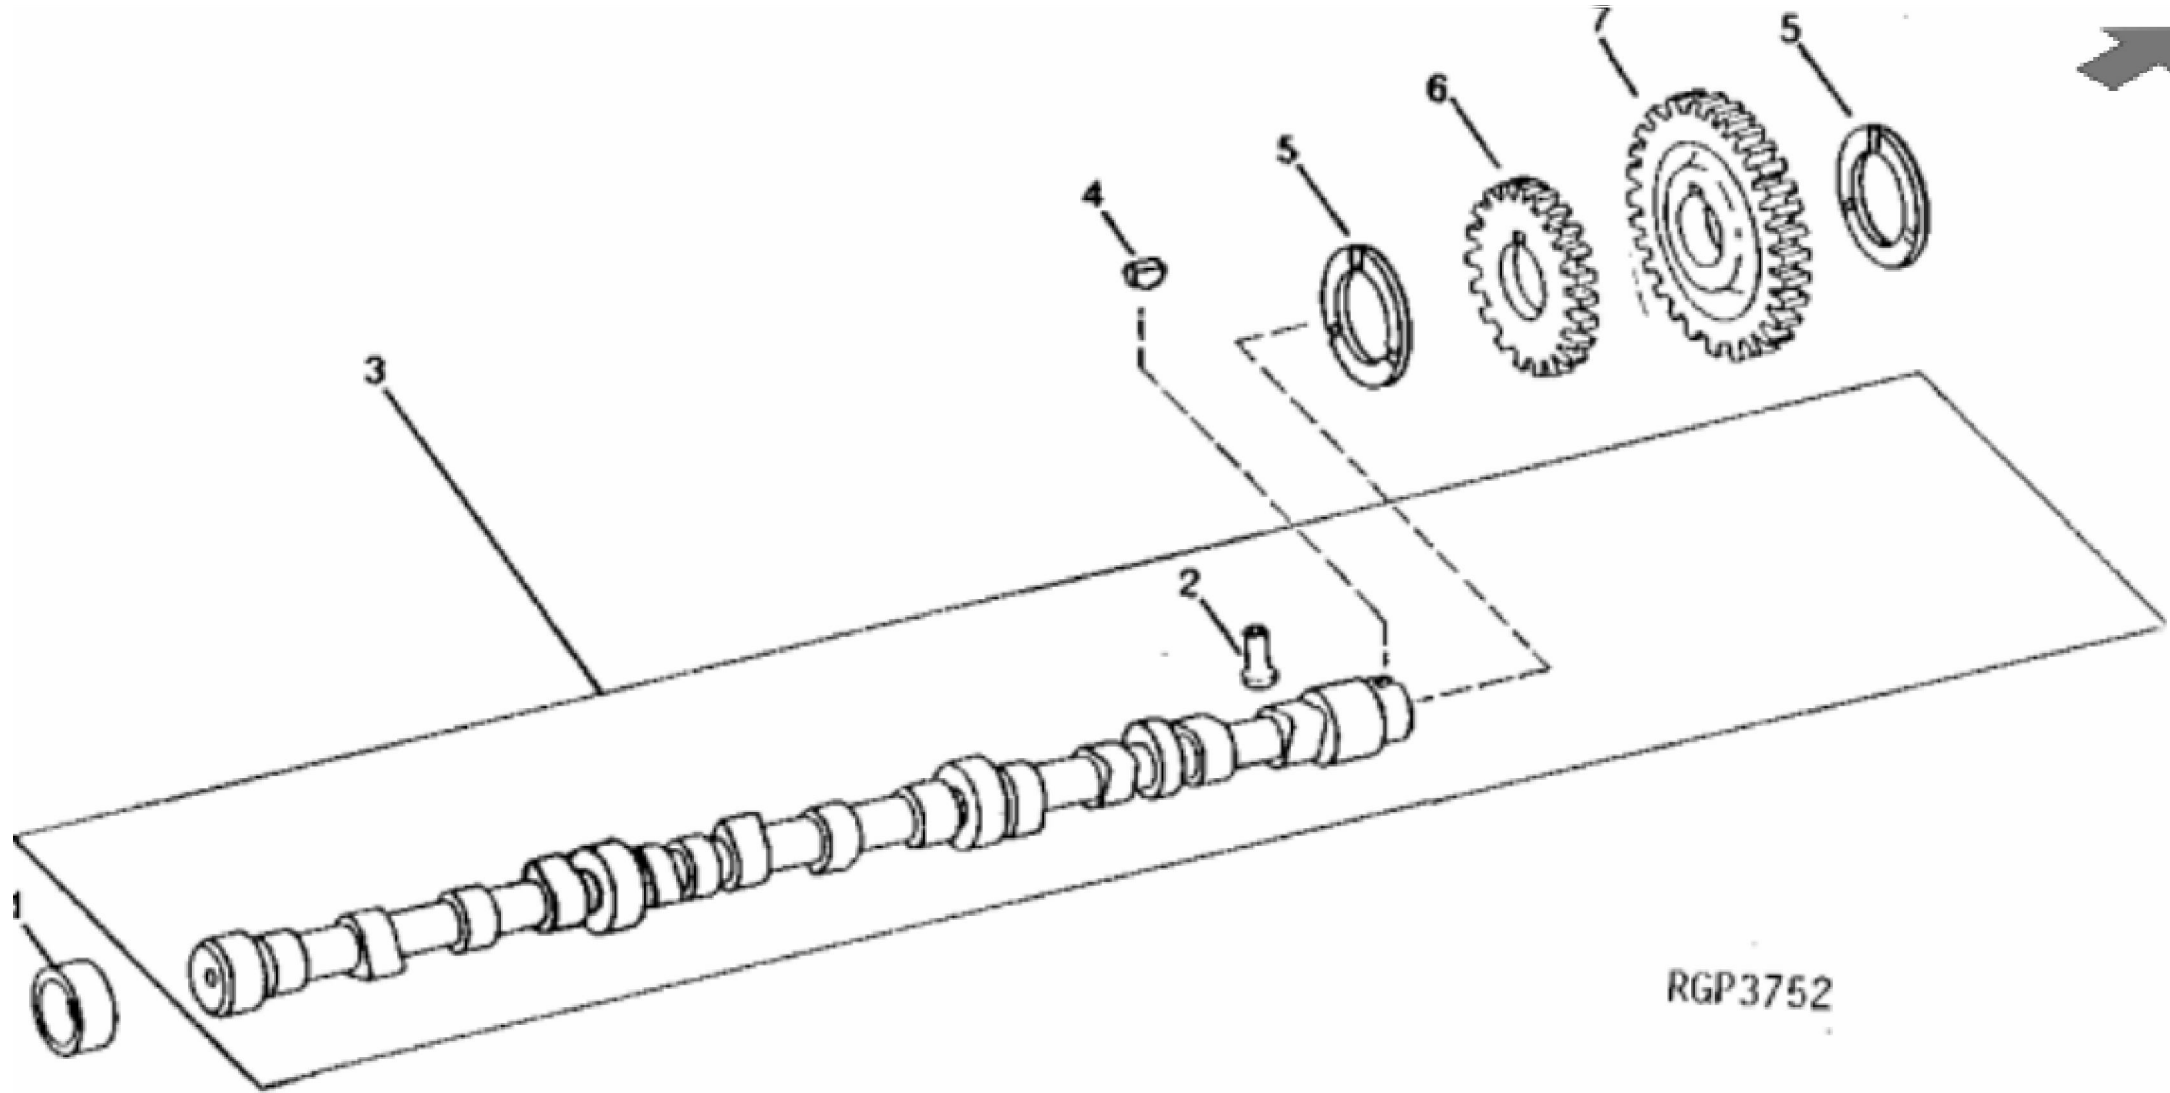

KEY	PART NO.	PART NAME	QTY	ALL	REMARKS	
1	R54565	PLUG	2	X		
2	R26081	WASHER	2	X		
3	R136083	CLAMP	2	X		
4	R26559	WASHER	6	X		
5	19H1740	CAP SCREW	6	X	7/16" X 1-3/4"	
6	R70826	ROCKER ARM SHAFT	1	X		
7	R71208	WASHER	10	X		
8	R26079	SPRING	5	X		
9	R27443	SET SCREW	12	X		
10	14H1080	NUT	12	X	3/8"	
11	RE24045	ROCKER ARM	6	X	(E - EXHAUST VALVE I - INTAKE VALVE) (1E, 2I, 3E, 4I, 5E, 6I)(RH)	
12	R26748	CLAMP	2	X		
13	RE24046	ROCKER ARM	6	X	(E - EXHAUST VALVE I - INTAKE VALVE) (1I, 2E, 3I, 4E, 5I, 6E)(LH)	
14	R85027	PUSH ROD	12	X		
15	R110126	FOLLOWER	12	X		

RGP3752