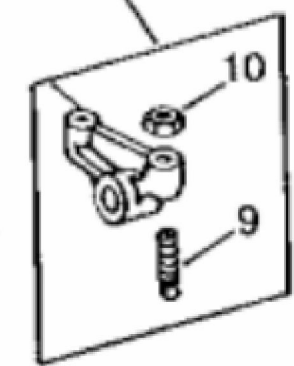

RGP4443

KEY	PART NO.	PART NAME	QTY	ALL	REMARKS
1	T20129	CAP	12	X	
2	T20077	RETAINER	24	X	
3	R136320	CAP	12	X	
4	R91822	SPRING	12	X	
5	R102882	SHIELD	6	X	(EXHAUST VALVES ONLY)
6	R121491	CAP SCREW	7	X	203 MM (8.0"), (MARKED SPECIAL)
7	R121490	CAP SCREW	8	X	175 MM (6.9"), (MARKED SPECIAL)
8	R121320	CAP SCREW	6	X	134 MM (5.3"), (MARKED SPECIAL)
9	15H690	PIPE PLUG	10	X	3/4"
10	15H584	PIPE PLUG	2	X	1/2"
11	AT107509	PLUG	1	X	
12	R119132	VALVE SEAT INSERT	6	X	(EXHAUST)
13	R121193	VALVE SEAT INSERT	6	X	(INTAKE)
14	34H387	SPRING PIN	1	X	3/16" X 3/4"
15	RE501737	PIPE PLUG	1	X	
16	R84618	INTAKE VALVE	6	X	STD
16	R93308	INTAKE VALVE	AR	X	0.08MM (.003"), OS
16	R93312	INTAKE VALVE	AR	X	0.38MM (.015"), OS
16	R93314	INTAKE VALVE	AR	X	0.76MM (.030"), OS
17	R84619	EXHAUST VALVE	6	X	STD
17	R93311	EXHAUST VALVE	AR	X	0.08MM (.003"), OS
17	R93313	EXHAUST VALVE	AR	X	0.38MM (.015"), OS
17	R93315	EXHAUST VALVE	AR	X	0.76MM (.030"), OS
18	RE57750	CYLINDER HEAD	1	X	(MARKED R122419 OR R122492)
19	RE55475	ENGINE CYLINDER HEAD GASKET	1	X	
20	19H2367	CAP SCREW	1	X	5/8" X 3/4"
21	R121489	CAP SCREW	5	X	149 MM (5.9"), (MARKED SPECIAL)
..	RG24026	BOLT KIT	1	X	(ALSO CONTAINED IN THE NEW SHORT BLOCK ASSEMBLY) (CONTAINS (5) R121489, (6) R121320, (7) R121491 AND (8) R121490)

KEY	PART NO.	PART NAME	QTY	ALL	REMARKS	
1	RE57632	SCREW WITH WASHER	8	X		
2	R116932	MEDALLION	1	X		
3	RE54368	GASKET	1	X		
4	R72328	O-RING	1	X		
5	R120467	ELBOW FITTING	1	X		
6	RE70023	COVER	1	X		
7	TY22450	BULK HOSE	AR	X		
..	R72659	CLAMP	1	X		
..	TY24446	ADHESIVE	1	X		