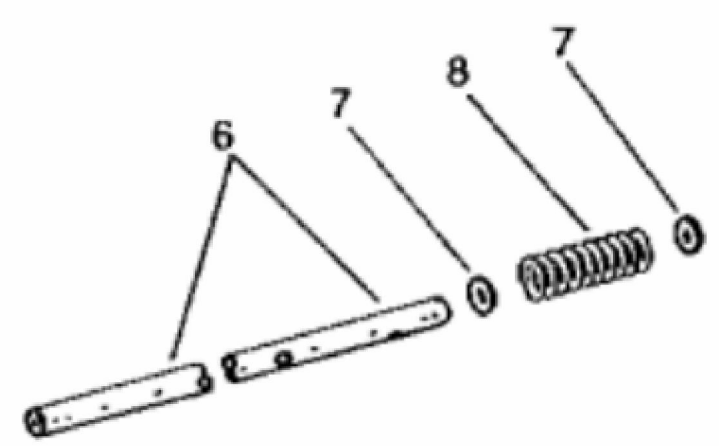

RGP4443

KEY	PART NO.	PART NAME	QTY	ALL	REMARKS
1	T20129	CAP	12	X	
2	T20077	RETAINER	24	X	
3	R136320	CAP	12	X	
4	R91822	SPRING	12	X	
5	R102882	SHIELD	6	X	(EXHAUST VALVES ONLY)
6	R121491	CAP SCREW	7	X	203 MM (8.0"), (MARKED SPECIAL)
7	R121490	CAP SCREW	8	X	175 MM (6.9"), (MARKED SPECIAL)
8	R121320	CAP SCREW	6	X	134 MM (5.3"), (MARKED SPECIAL)
9	15H690	PIPE PLUG	10	X	3/4"
10	15H584	PIPE PLUG	2	X	1/2"
11	AT107509	PLUG	1	X	
12	R119132	VALVE SEAT INSERT	6	X	(EXHAUST)
13	R121193	VALVE SEAT INSERT	6	X	(INTAKE)
14	34H387	SPRING PIN	1	X	3/16" X 3/4"
15	RE501737	PIPE PLUG	1	X	
16	R84618	INTAKE VALVE	6	X	STD
16	R93308	INTAKE VALVE	AR	X	0.08MM (.003"), OS
16	R93312	INTAKE VALVE	AR	X	0.38MM (.015"), OS
16	R93314	INTAKE VALVE	AR	X	0.76MM (.030"), OS
17	R84619	EXHAUST VALVE	6	X	STD
17	R93311	EXHAUST VALVE	AR	X	0.08MM (.003"), OS
17	R93313	EXHAUST VALVE	AR	X	0.38MM (.015"), OS
17	R93315	EXHAUST VALVE	AR	X	0.76MM (.030"), OS
18	RE57750	CYLINDER HEAD	1	X	(MARKED R122419 OR R122492)
19	RE55475	ENGINE CYLINDER HEAD GASKET	1	X	
20	19H2367	CAP SCREW	1	X	5/8" X 3/4"
21	R121489	CAP SCREW	5	X	149 MM (5.9"), (MARKED SPECIAL)
..	RG24026	BOLT KIT	1	X	(ALSO CONTAINED IN THE NEW SHORT BLOCK ASSEMBLY) (CONTAINS (5) R121489, (6) R121320, (7) R121491 AND (8) R121490)

KEY	PART NO.	PART NAME	QTY	ALL	REMARKS	
1	RE57632	SCREW WITH WASHER	8	X		
2	R116932	MEDALLION	1	X		
3	RE54368	GASKET	1	X		
4	R72328	O-RING	1	X		
5	R120467	ELBOW FITTING	1	X		
6	RE70023	COVER	1	X		
7	TY22450	BULK HOSE	AR	X		
..	R72659	CLAMP	1	X		
..	TY24446	ADHESIVE	1	X		