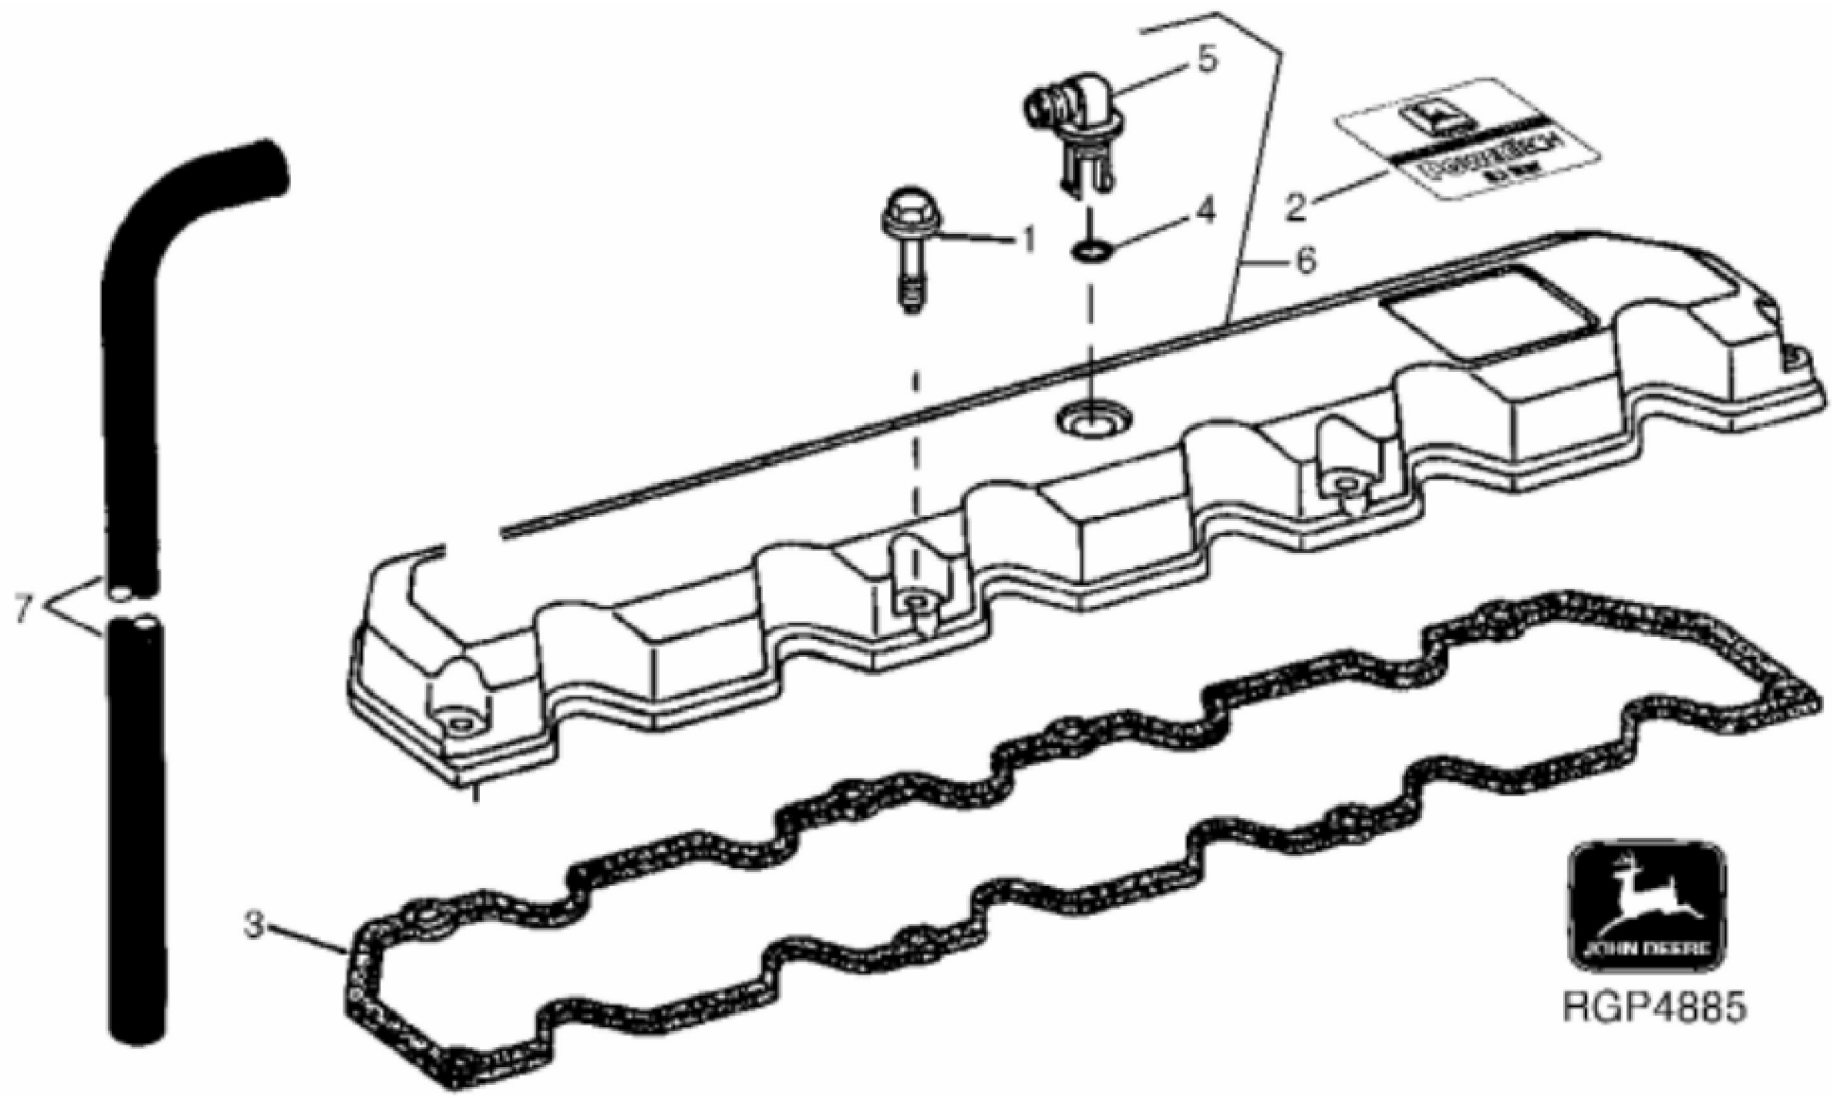

RGP4443

KEY	PART NO.	PART NAME	QTY	ALL	REMARKS
1	T20129	CAP	12	X	
2	T20077	RETAINER	24	X	
3	R136320	CAP	12	X	
4	R91822	SPRING	12	X	
5	R102882	SHIELD	6	X	(EXHAUST VALVES ONLY)
6	R121491	CAP SCREW	7	X	203 MM (8.0"), (MARKED SPECIAL)
7	R121490	CAP SCREW	8	X	175 MM (6.9"), (MARKED SPECIAL)
8	R121320	CAP SCREW	6	X	134 MM (5.3"), (MARKED SPECIAL)
9	15H690	PIPE PLUG	10	X	3/4"
10	15H584	PIPE PLUG	2	X	1/2"
11	AT107509	PLUG	1	X	
12	R119132	VALVE SEAT INSERT	6	X	(EXHAUST)
13	R121193	VALVE SEAT INSERT	6	X	(INTAKE)
14	34H387	SPRING PIN	1	X	3/16" X 3/4"
15	RE501737	PIPE PLUG	1	X	
16	R84618	INTAKE VALVE	6	X	STD
16	R93308	INTAKE VALVE	AR	X	0.08MM (.003"), OS
16	R93312	INTAKE VALVE	AR	X	0.38MM (.015"), OS
16	R93314	INTAKE VALVE	AR	X	0.76MM (.030"), OS
17	R84619	EXHAUST VALVE	6	X	STD
17	R93311	EXHAUST VALVE	AR	X	0.08MM (.003"), OS
17	R93313	EXHAUST VALVE	AR	X	0.38MM (.015"), OS
17	R93315	EXHAUST VALVE	AR	X	0.76MM (.030"), OS
18	RE57750	CYLINDER HEAD	1	X	(MARKED R122419 OR R122492)
19	RE55475	ENGINE CYLINDER HEAD GASKET	1	X	
20	19H2367	CAP SCREW	1	X	5/8" X 3/4"
21	R121489	CAP SCREW	5	X	149 MM (5.9"), (MARKED SPECIAL)
..	RG24026	BOLT KIT	1	X	(ALSO CONTAINED IN THE NEW SHORT BLOCK ASSEMBLY) (CONTAINS (5) R121489, (6) R121320, (7) R121491 AND (8) R121490)

KEY	PART NO.	PART NAME	QTY	ALL	REMARKS	
1	RE57632	SCREW WITH WASHER	8	X		
2	R116932	MEDALLION	1	X		
3	RE54368	GASKET	1	X		
4	R72328	O-RING	1	X		
5	R120467	ELBOW FITTING	1	X		
6	RE70023	COVER	1	X		
7	TY22450	BULK HOSE	AR	X		
..	R72659	CLAMP	1	X		
..	TY24446	ADHESIVE	1	X		