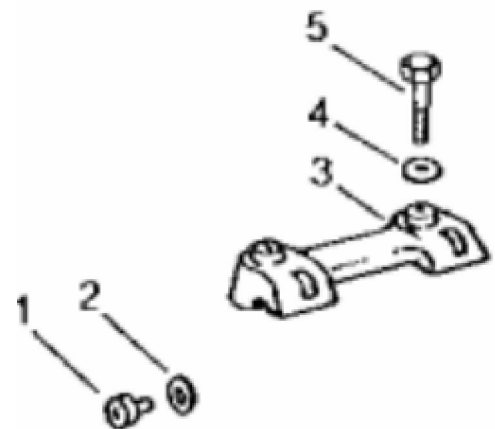

RGP4443

KEY	PART NO.	PART NAME	QTY	ALL	REMARKS
1	T20129	CAP	12	X	
2	T20077	RETAINER	24	X	
3	R136320	CAP	12	X	
4	R91822	SPRING	12	X	
5	R102882	SHIELD	6	X	(EXHAUST VALVES ONLY)
6	R121491	CAP SCREW	7	X	203 MM (8.0"), (MARKED SPECIAL)
7	R121490	CAP SCREW	8	X	175 MM (6.9"), (MARKED SPECIAL)
8	R121320	CAP SCREW	6	X	134 MM (5.3"), (MARKED SPECIAL)
9	15H690	PIPE PLUG	10	X	3/4"
10	15H584	PIPE PLUG	2	X	1/2"
11	AT107509	PLUG	1	X	
12	R119132	VALVE SEAT INSERT	6	X	(EXHAUST)
13	R121193	VALVE SEAT INSERT	6	X	(INTAKE)
14	34H387	SPRING PIN	1	X	3/16" X 3/4"
15	RE501737	PIPE PLUG	1	X	
16	R84618	INTAKE VALVE	6	X	STD
16	R93308	INTAKE VALVE	AR	X	0.08MM (.003"), OS
16	R93312	INTAKE VALVE	AR	X	0.38MM (.015"), OS
16	R93314	INTAKE VALVE	AR	X	0.76MM (.030"), OS
17	R84619	EXHAUST VALVE	6	X	STD
17	R93311	EXHAUST VALVE	AR	X	0.08MM (.003"), OS
17	R93313	EXHAUST VALVE	AR	X	0.38MM (.015"), OS
17	R93315	EXHAUST VALVE	AR	X	0.76MM (.030"), OS
18	RE57750	CYLINDER HEAD	1	X	(MARKED R122419 OR R122492)
19	RE55475	ENGINE CYLINDER HEAD GASKET	1	X	
20	19H2367	CAP SCREW	1	X	5/8" X 3/4"
21	R121489	CAP SCREW	5	X	149 MM (5.9"), (MARKED SPECIAL)
..	RG24026	BOLT KIT	1	X	(ALSO CONTAINED IN THE NEW SHORT BLOCK ASSEMBLY) (CONTAINS (5) R121489, (6) R121320, (7) R121491 AND (8) R121490)

KEY	PART NO.	PART NAME	QTY	ALL	REMARKS	
1	RE57632	SCREW WITH WASHER	8	X		
2	R116932	MEDALLION	1	X		
3	RE54368	GASKET	1	X		
4	R72328	O-RING	1	X		
5	R120467	ELBOW FITTING	1	X		
6	RE70023	COVER	1	X		
7	TY22450	BULK HOSE	AR	X		
..	R72659	CLAMP	1	X		
..	TY24446	ADHESIVE	1	X		