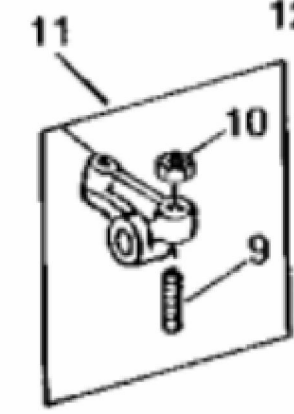

RGP4443

KEY	PART NO.	PART NAME	QTY	ALL	REMARKS
1	T20129	CAP	12	X	
2	T20077	RETAINER	24	X	
3	R136320	CAP	12	X	
4	R91822	SPRING	12	X	
5	R102882	SHIELD	6	X	(EXHAUST VALVES ONLY)
6	R121491	CAP SCREW	7	X	203 MM (8.0"), (MARKED SPECIAL)
7	R121490	CAP SCREW	8	X	175 MM (6.9"), (MARKED SPECIAL)
8	R121320	CAP SCREW	6	X	134 MM (5.3"), (MARKED SPECIAL)
9	15H690	PIPE PLUG	10	X	3/4"
10	15H584	PIPE PLUG	2	X	1/2"
11	AT107509	PLUG	1	X	
12	R119132	VALVE SEAT INSERT	6	X	(EXHAUST)
13	R121193	VALVE SEAT INSERT	6	X	(INTAKE)
14	34H387	SPRING PIN	1	X	3/16" X 3/4"
15	RE501737	PIPE PLUG	1	X	
16	R84618	INTAKE VALVE	6	X	STD
16	R93308	INTAKE VALVE	AR	X	0.08MM (.003"), OS
16	R93312	INTAKE VALVE	AR	X	0.38MM (.015"), OS
16	R93314	INTAKE VALVE	AR	X	0.76MM (.030"), OS
17	R84619	EXHAUST VALVE	6	X	STD
17	R93311	EXHAUST VALVE	AR	X	0.08MM (.003"), OS
17	R93313	EXHAUST VALVE	AR	X	0.38MM (.015"), OS
17	R93315	EXHAUST VALVE	AR	X	0.76MM (.030"), OS
18	RE57750	CYLINDER HEAD	1	X	(MARKED R122419 OR R122492)
19	RE55475	ENGINE CYLINDER HEAD GASKET	1	X	
20	19H2367	CAP SCREW	1	X	5/8" X 3/4"
21	R121489	CAP SCREW	5	X	149 MM (5.9"), (MARKED SPECIAL)
..	RG24026	BOLT KIT	1	X	(ALSO CONTAINED IN THE NEW SHORT BLOCK ASSEMBLY) (CONTAINS (5) R121489, (6) R121320, (7) R121491 AND (8) R121490)

KEY	PART NO.	PART NAME	QTY	ALL	REMARKS	
1	RE57632	SCREW WITH WASHER	8	X		
2	R116932	MEDALLION	1	X		
3	RE54368	GASKET	1	X		
4	R72328	O-RING	1	X		
5	R120467	ELBOW FITTING	1	X		
6	RE70023	COVER	1	X		
7	TY22450	BULK HOSE	AR	X		
..	R72659	CLAMP	1	X		
..	TY24446	ADHESIVE	1	X		