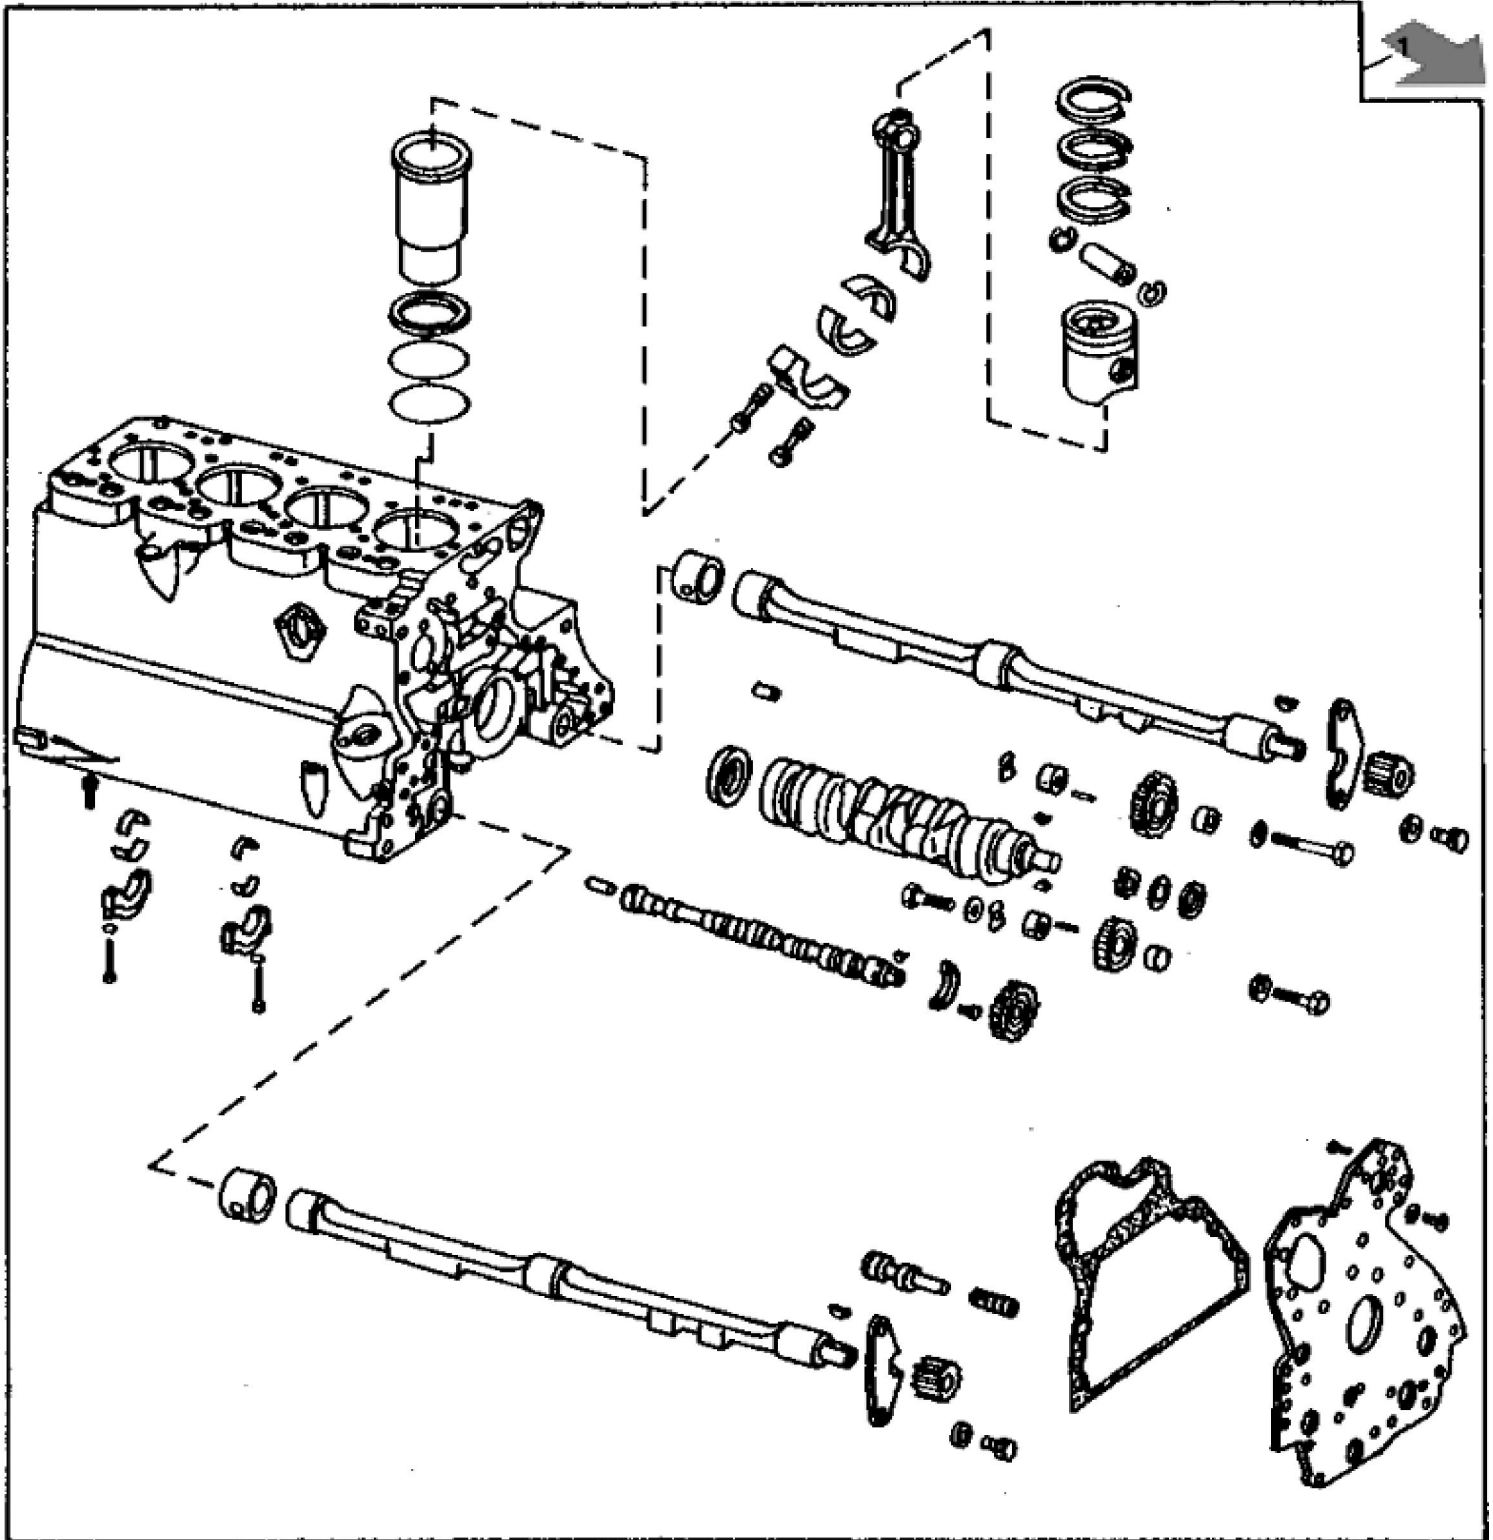

CD11043

KEY	PART NO.	PART NAME	QTY	415B	515B	REMARKS
1	R48685	DOWEL PIN	2	X	X	
2	15H690	PIPE PLUG	1	X	X	3/4", (USE WITH AR97218)
2	15H649	PIPE PLUG	1	X	X	3/4", (USE WITH RE25595)
3	R26241	DOWEL PIN	2	X	X	
4	AT13740	DRAIN VALVE	1	X	X	
5	15H275	PIPE PLUG	1	X	X	1/4"
6	R122226	STUD	2	X	X	(SUB FOR R122226)
6	T25701	STUD	1	X	X	
7	RE12310	PIPE PLUG	5	X	X	
8	R57160	BUSHING	6	X	X	
9	T18891	PLUG	2	X	X	
10	R26493	BUSHING	1	X	X	
11	R26650	DOWEL PIN	2	X	X	
12	15H623	PIPE PLUG	1	X	X	3/8"
13	AR82294	BEARING CAP	4	X	X	
14	T20168	WASHER	10	X	X	
15	T23474	CAP SCREW	10	X	X	
16	R75892	O-RING	1	X	X	
17	R75893	FITTING	1	X	X	(USE WITH AR97218)
18	R54802	ORIFICE	4	X	X	
19	T23435	THREADED NIPPLE	1	X	X	
20	RE25595	CYLINDER BLOCK	1	X	X	ASSEMBLY, (SUB FOR AR97218) (ALSO ORDER (18) T20182)

John Deere > Construction And Forestry >BACKHOE, LOADER >515B - BACKHOE, LOADER >415B, 515B Backhoe Loaders >4 ENGINE 4 >CYLINDER BLOCK 0404 >0404-2 - ENGINE SHORT BLOCK
[01E15]

KEY	PART NO.	PART NAME	QTY	415B	515B	REMARKS	
1	RE16815	SHORT BLOCK ASSEMBLY	1	X		(ALSO INCLUDES ENGINE OVERHAUL GASKET SET)	
1	RE16814	SHORT BLOCK ASSEMBLY	AR		X	(ALSO INCLUDES ENGINE OVERHAUL GASKET SET)	

CD 11289

KEY	PART NO.	PART NAME	QTY	415B	515B	REMARKS	
1	R131794	GASKET	1	X	X	(SUB FOR R90648)	
2	12H324	WASHER	5	X	X	3/8", EXTERNAL TOOTH	
3	T20166	SCREW	5	X	X		
4	R79863	PLATE	1	X	X	(ALSO ORDER (8) AT21191, (2) AT22929) (SUB FOR R77149)	
5	AT21191	SET SCREW	8	X	X	5/16" X 0.380"	
5	AT22919	SET SCREW	2	X	X	3/8" X 0.380"	