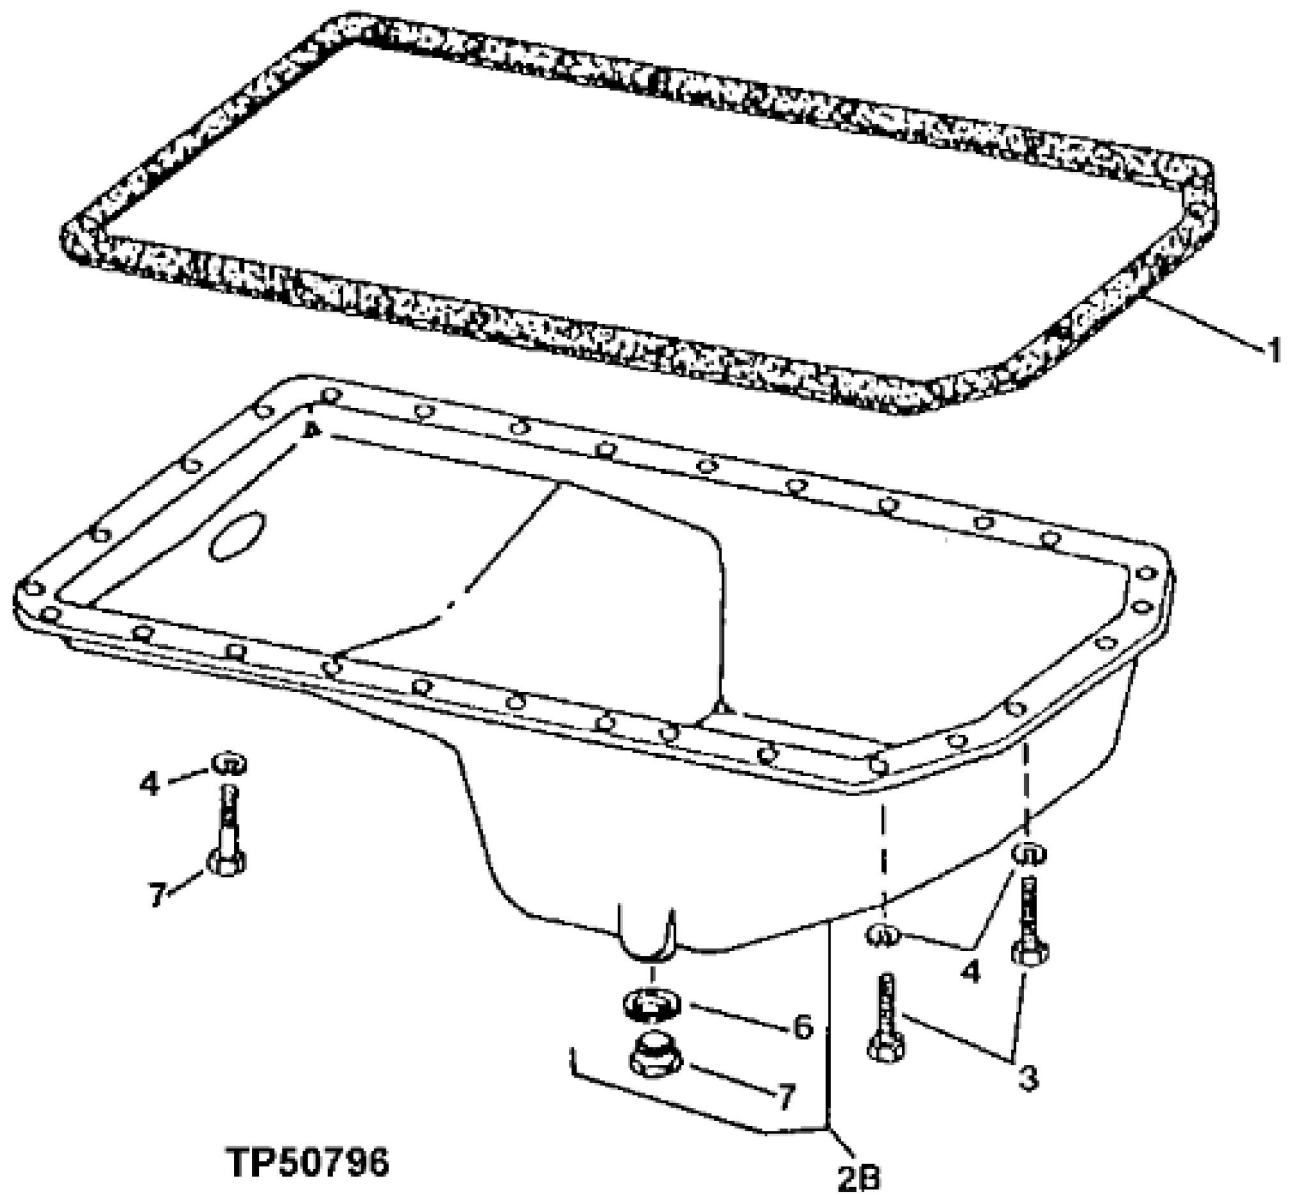

CD11043

KEY	PART NO.	PART NAME	QTY	415B	515B	REMARKS
1	R48685	DOWEL PIN	2	X	X	
2	15H690	PIPE PLUG	1	X	X	3/4", (USE WITH AR97218)
2	15H649	PIPE PLUG	1	X	X	3/4", (USE WITH RE25595)
3	R26241	DOWEL PIN	2	X	X	
4	AT13740	DRAIN VALVE	1	X	X	
5	15H275	PIPE PLUG	1	X	X	1/4"
6	R122226	STUD	2	X	X	(SUB FOR R122226)
6	T25701	STUD	1	X	X	
7	RE12310	PIPE PLUG	5	X	X	
8	R57160	BUSHING	6	X	X	
9	T18891	PLUG	2	X	X	
10	R26493	BUSHING	1	X	X	
11	R26650	DOWEL PIN	2	X	X	
12	15H623	PIPE PLUG	1	X	X	3/8"
13	AR82294	BEARING CAP	4	X	X	
14	T20168	WASHER	10	X	X	
15	T23474	CAP SCREW	10	X	X	
16	R75892	O-RING	1	X	X	
17	R75893	FITTING	1	X	X	(USE WITH AR97218)
18	R54802	ORIFICE	4	X	X	
19	T23435	THREADED NIPPLE	1	X	X	
20	RE25595	CYLINDER BLOCK	1	X	X	ASSEMBLY, (SUB FOR AR97218) (ALSO ORDER (18) T20182)

John Deere > Construction And Forestry >BACKHOE, LOADER >515B - BACKHOE, LOADER >415B, 515B Backhoe Loaders >4 ENGINE 4 >CYLINDER BLOCK 0404 >0404-2 - ENGINE SHORT BLOCK
[01E15]

KEY	PART NO.	PART NAME	QTY	415B	515B	REMARKS	
1	RE16815	SHORT BLOCK ASSEMBLY	1	X		(ALSO INCLUDES ENGINE OVERHAUL GASKET SET)	
1	RE16814	SHORT BLOCK ASSEMBLY	AR		X	(ALSO INCLUDES ENGINE OVERHAUL GASKET SET)	

CD 11289

KEY	PART NO.	PART NAME	QTY	415B	515B	REMARKS	
1	R131794	GASKET	1	X	X	(SUB FOR R90648)	
2	12H324	WASHER	5	X	X	3/8", EXTERNAL TOOTH	
3	T20166	SCREW	5	X	X		
4	R79863	PLATE	1	X	X	(ALSO ORDER (8) AT21191, (2) AT22929) (SUB FOR R77149)	
5	AT21191	SET SCREW	8	X	X	5/16" X 0.380"	
5	AT22919	SET SCREW	2	X	X	3/8" X 0.380"	