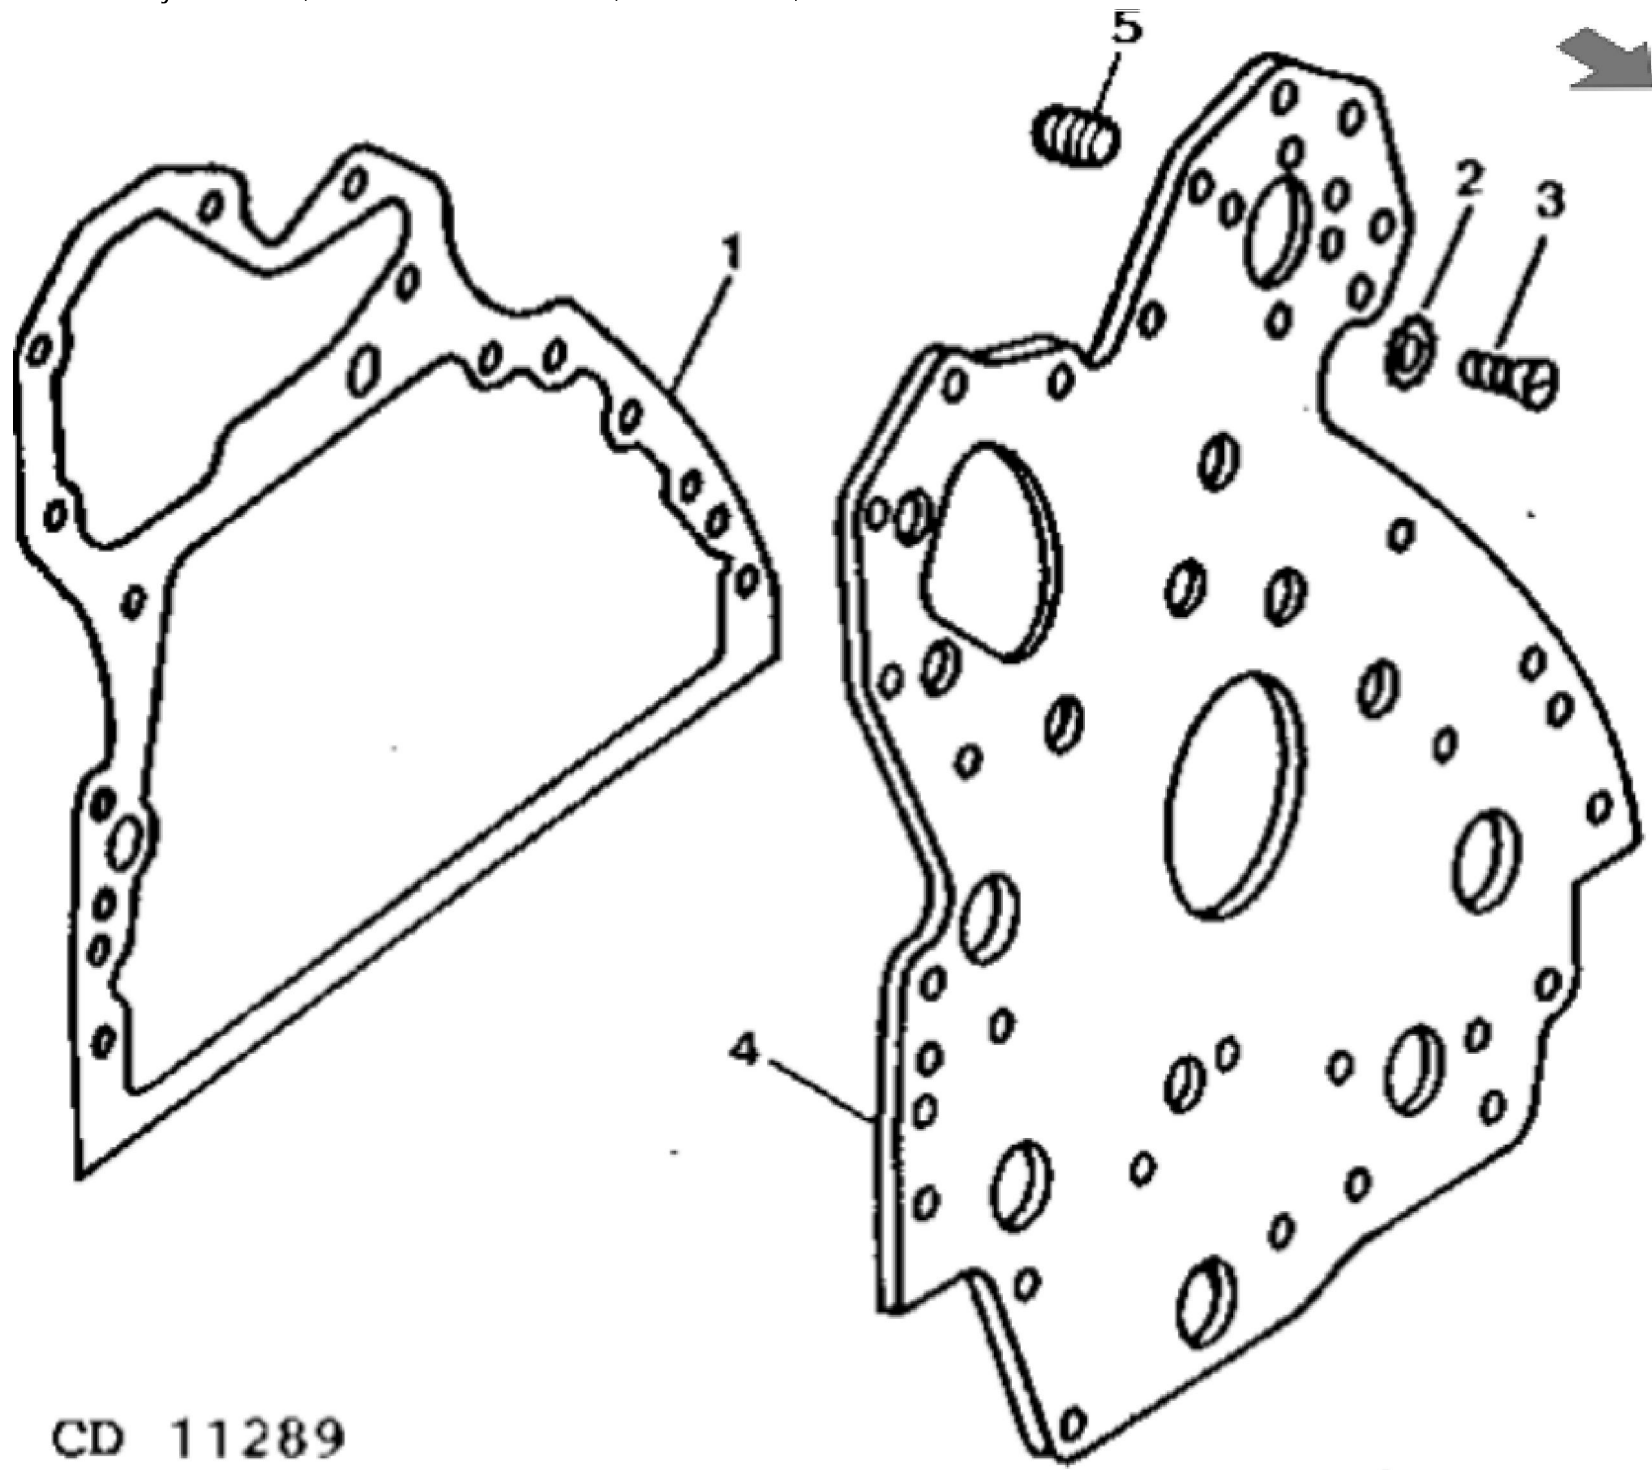

CD11043

KEY	PART NO.	PART NAME	QTY	415B	515B	REMARKS
1	R48685	DOWEL PIN	2	X	X	
2	15H690	PIPE PLUG	1	X	X	3/4", (USE WITH AR97218)
2	15H649	PIPE PLUG	1	X	X	3/4", (USE WITH RE25595)
3	R26241	DOWEL PIN	2	X	X	
4	AT13740	DRAIN VALVE	1	X	X	
5	15H275	PIPE PLUG	1	X	X	1/4"
6	R122226	STUD	2	X	X	(SUB FOR R122226)
6	T25701	STUD	1	X	X	
7	RE12310	PIPE PLUG	5	X	X	
8	R57160	BUSHING	6	X	X	
9	T18891	PLUG	2	X	X	
10	R26493	BUSHING	1	X	X	
11	R26650	DOWEL PIN	2	X	X	
12	15H623	PIPE PLUG	1	X	X	3/8"
13	AR82294	BEARING CAP	4	X	X	
14	T20168	WASHER	10	X	X	
15	T23474	CAP SCREW	10	X	X	
16	R75892	O-RING	1	X	X	
17	R75893	FITTING	1	X	X	(USE WITH AR97218)
18	R54802	ORIFICE	4	X	X	
19	T23435	THREADED NIPPLE	1	X	X	
20	RE25595	CYLINDER BLOCK	1	X	X	ASSEMBLY, (SUB FOR AR97218) (ALSO ORDER (18) T20182)

John Deere > Construction And Forestry >BACKHOE, LOADER >515B - BACKHOE, LOADER >415B, 515B Backhoe Loaders >4 ENGINE 4 >CYLINDER BLOCK 0404 >0404-2 - ENGINE SHORT BLOCK
[01E15]

KEY	PART NO.	PART NAME	QTY	415B	515B	REMARKS	
1	RE16815	SHORT BLOCK ASSEMBLY	1	X		(ALSO INCLUDES ENGINE OVERHAUL GASKET SET)	
1	RE16814	SHORT BLOCK ASSEMBLY	AR		X	(ALSO INCLUDES ENGINE OVERHAUL GASKET SET)	

CD 11289

KEY	PART NO.	PART NAME	QTY	415B	515B	REMARKS	
1	R131794	GASKET	1	X	X	(SUB FOR R90648)	
2	12H324	WASHER	5	X	X	3/8", EXTERNAL TOOTH	
3	T20166	SCREW	5	X	X		
4	R79863	PLATE	1	X	X	(ALSO ORDER (8) AT21191, (2) AT22929) (SUB FOR R77149)	
5	AT21191	SET SCREW	8	X	X	5/16" X 0.380"	
5	AT22919	SET SCREW	2	X	X	3/8" X 0.380"	