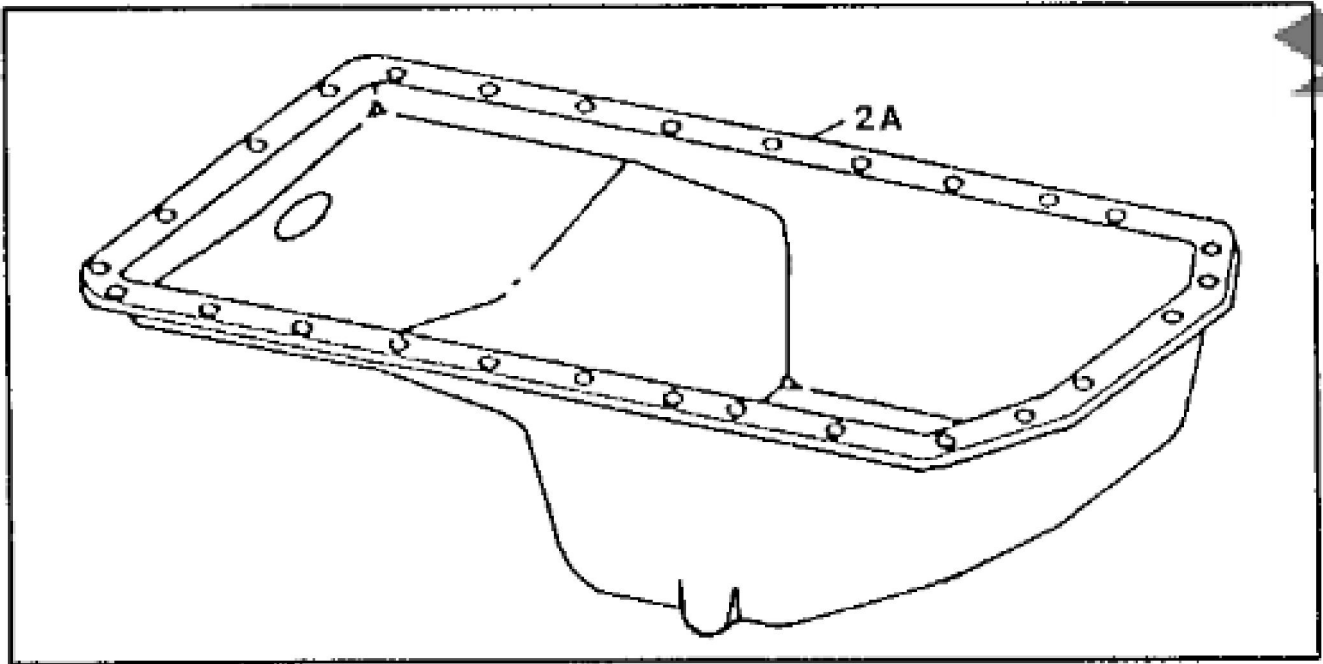

CD11043

KEY	PART NO.	PART NAME	QTY	415B	515B	REMARKS
1	R48685	DOWEL PIN	2	X	X	
2	15H690	PIPE PLUG	1	X	X	3/4", (USE WITH AR97218)
2	15H649	PIPE PLUG	1	X	X	3/4", (USE WITH RE25595)
3	R26241	DOWEL PIN	2	X	X	
4	AT13740	DRAIN VALVE	1	X	X	
5	15H275	PIPE PLUG	1	X	X	1/4"
6	R122226	STUD	2	X	X	(SUB FOR R122226)
6	T25701	STUD	1	X	X	
7	RE12310	PIPE PLUG	5	X	X	
8	R57160	BUSHING	6	X	X	
9	T18891	PLUG	2	X	X	
10	R26493	BUSHING	1	X	X	
11	R26650	DOWEL PIN	2	X	X	
12	15H623	PIPE PLUG	1	X	X	3/8"
13	AR82294	BEARING CAP	4	X	X	
14	T20168	WASHER	10	X	X	
15	T23474	CAP SCREW	10	X	X	
16	R75892	O-RING	1	X	X	
17	R75893	FITTING	1	X	X	(USE WITH AR97218)
18	R54802	ORIFICE	4	X	X	
19	T23435	THREADED NIPPLE	1	X	X	
20	RE25595	CYLINDER BLOCK	1	X	X	ASSEMBLY, (SUB FOR AR97218) (ALSO ORDER (18) T20182)

John Deere > Construction And Forestry >BACKHOE, LOADER >515B - BACKHOE, LOADER >415B, 515B Backhoe Loaders >4 ENGINE 4 >CYLINDER BLOCK 0404 >0404-2 - ENGINE SHORT BLOCK
[01E15]

KEY	PART NO.	PART NAME	QTY	415B	515B	REMARKS	
1	RE16815	SHORT BLOCK ASSEMBLY	1	X		(ALSO INCLUDES ENGINE OVERHAUL GASKET SET)	
1	RE16814	SHORT BLOCK ASSEMBLY	AR		X	(ALSO INCLUDES ENGINE OVERHAUL GASKET SET)	

CD 11289

KEY	PART NO.	PART NAME	QTY	415B	515B	REMARKS	
1	R131794	GASKET	1	X	X	(SUB FOR R90648)	
2	12H324	WASHER	5	X	X	3/8", EXTERNAL TOOTH	
3	T20166	SCREW	5	X	X		
4	R79863	PLATE	1	X	X	(ALSO ORDER (8) AT21191, (2) AT22929) (SUB FOR R77149)	
5	AT21191	SET SCREW	8	X	X	5/16" X 0.380"	
5	AT22919	SET SCREW	2	X	X	3/8" X 0.380"	