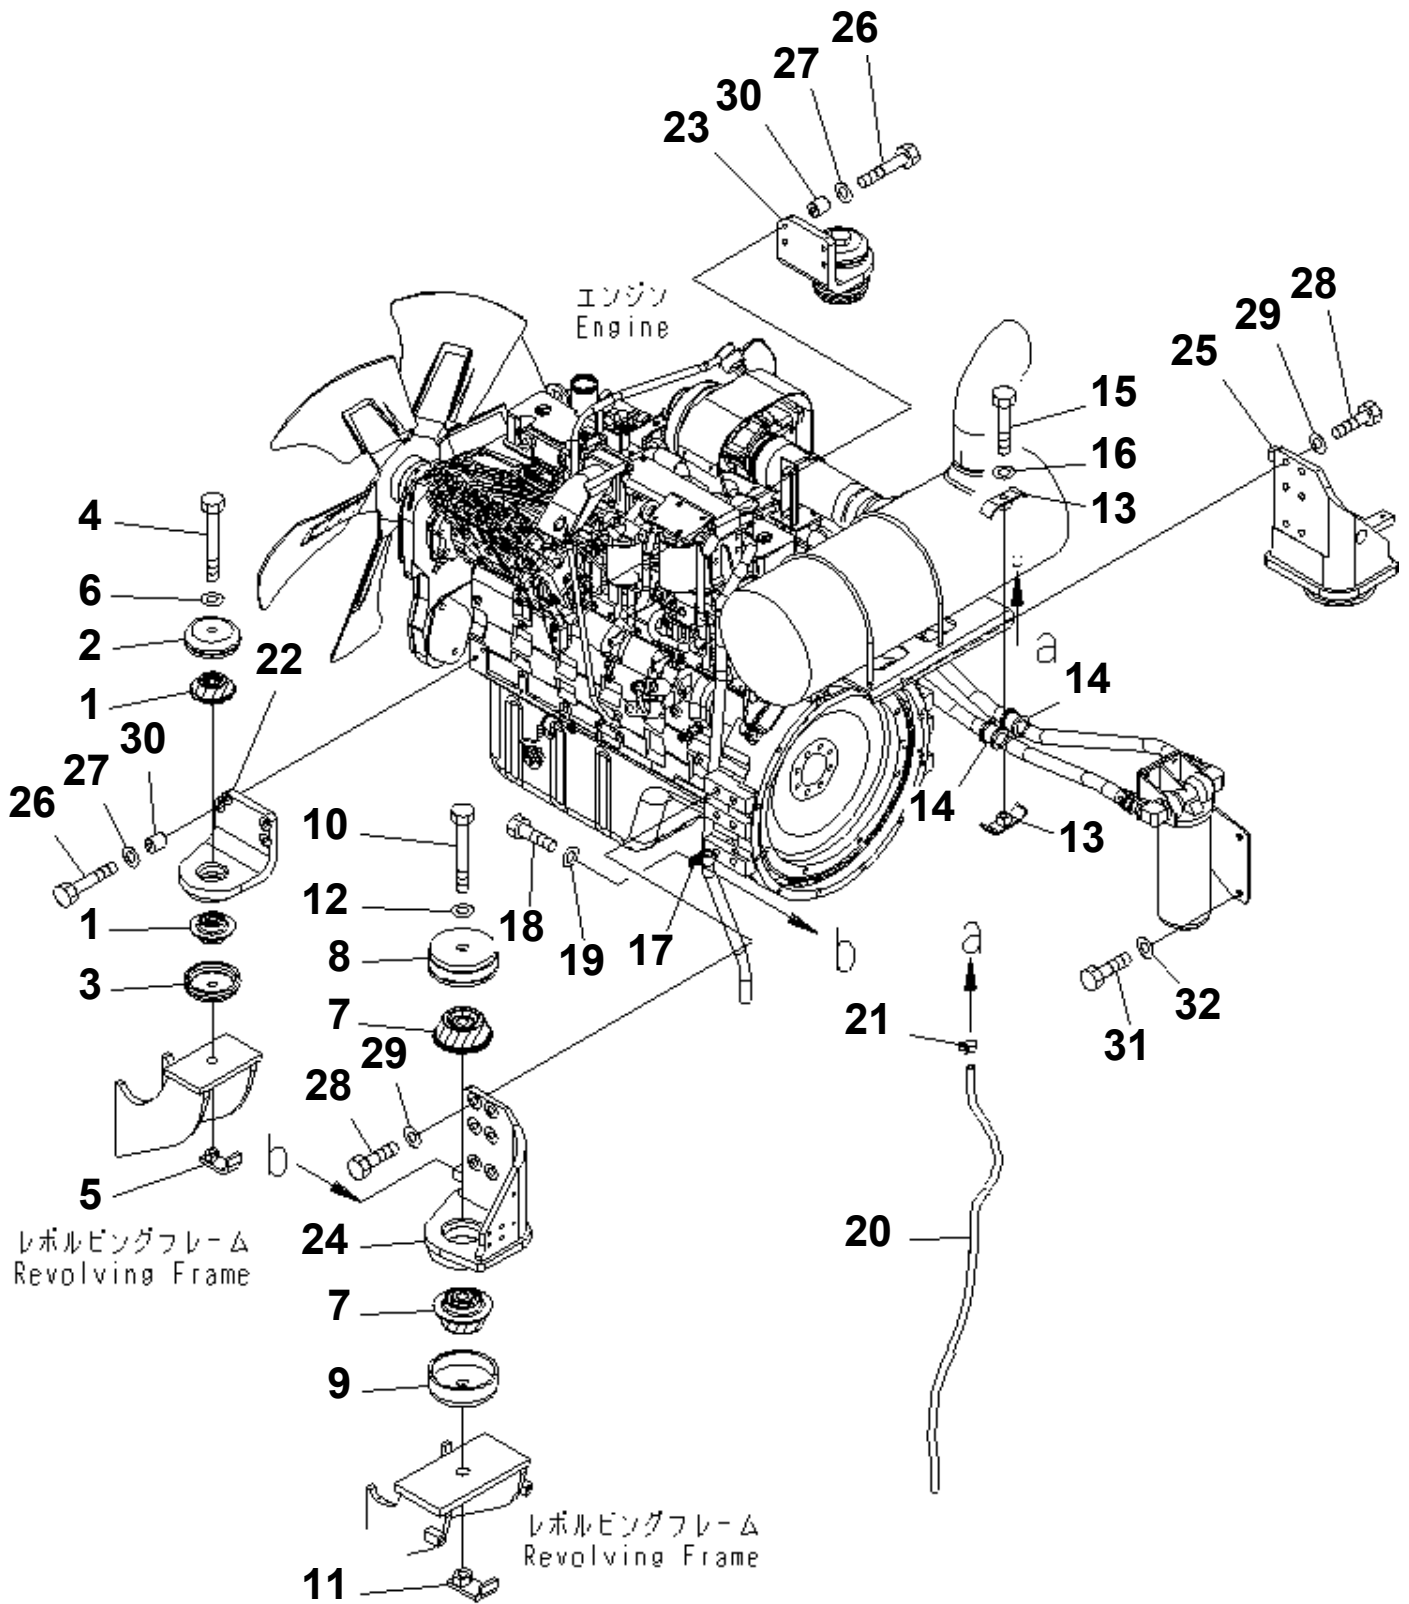

**PC340LC-7K S/N K40001-UP**  
**KOMATSU PC340LC-7K S/N K40001-UP**

Item	Description	Book	Page
	SAA6D114E-2A-KU ENGINE S/N 46143493-UP	saa6d12u	
B0	ENGINE RELATED PARTS		030000
C0	COOLING SYSTEM		060000
D0	FUEL TANK AND RELATED PARTS		090000
E0	ELECTRICAL SYSTEM		120000
H0	HYDRAULIC SYSTEM		150000
J0	MAIN/REVOLVING FRAME AND RELATED PARTS		180000
K0	OPERATOR'S COMPARTMENT AND CONTROL SYSTEM		210000
M0	GUARD		240000
N0	SWING CIRCLE AND RELATED PARTS		270000
P0	TRAVEL AND LOWER PIPING		300000
R0	UNDER CARRIAGE		330000
T0	WORK EQUIPMENT		360000
U0	MARKS AND PLATES		390000
V0	ACCESSORY		420000
W0	MISCELLANEOUS		450000
Y0	SERVICE KIT AND COMPONENT PARTS		480000

**PC340LC-7K S/N K40001-UP  
ENGINE RELATED PARTS**

Item	Description	Qty	Page
10	ENGINE MOUNTING	1	030010
20	AIR CLEANER AND CONNECTION	1	030020
30	MUFFLER	1	030030
40	FUEL CONTROL (ELECTRIC GOVERNOR)	1	030040
50	DAMPER	1	030050