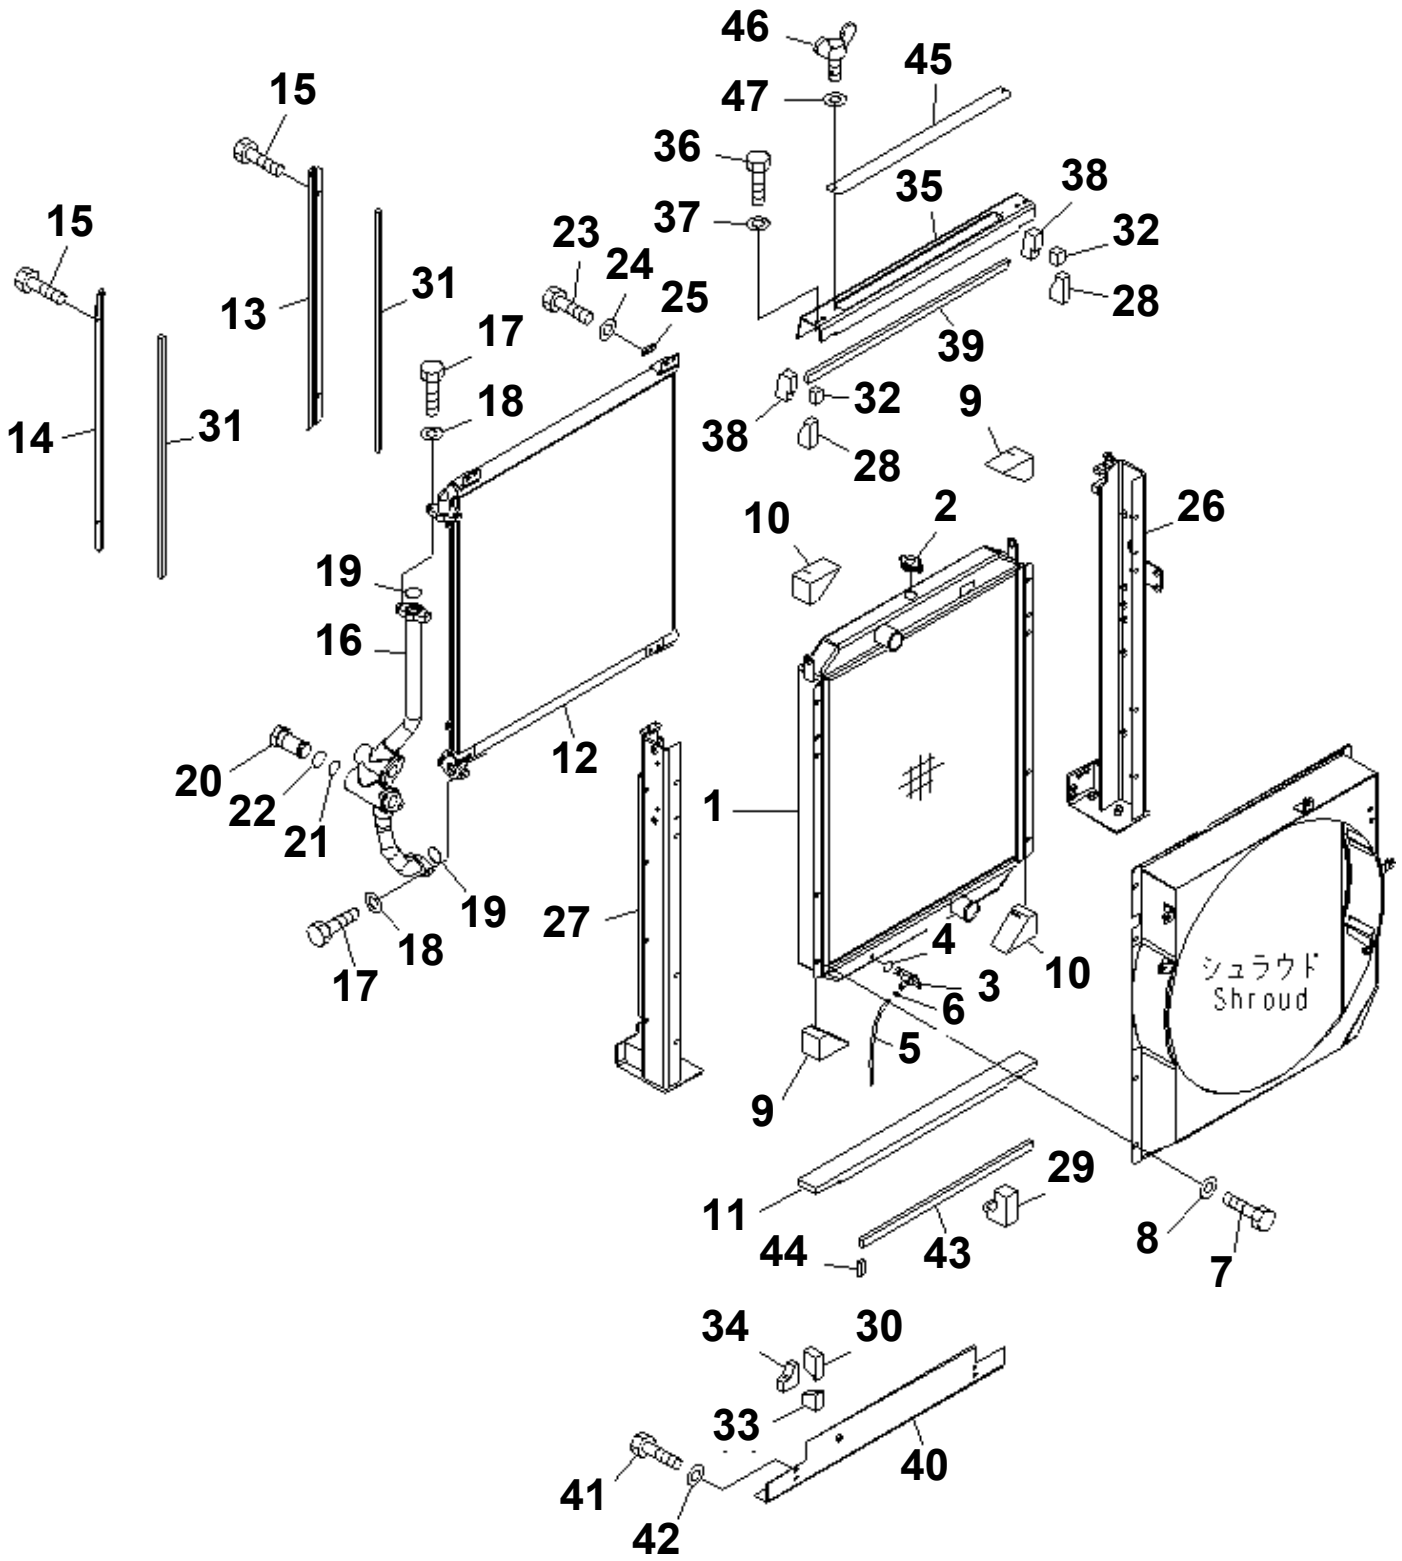

**PC340LC-7K S/N K40001-UP
COOLING SYSTEM**

Item	Description	Qty	Page
10	COOLING (RADIATOR AND OIL COOLER)(#K40001-K40608)	1	060010
20	COOLING (RADIATOR AND OIL COOLER)(#K40609-K40964)	1	060020
30	COOLING (RADIATOR AND OIL COOLER)(#K40965-)	1	060030
40	COOLING (AFTER COOLER)(#K40001-K40964)	1	060040
50	COOLING (AFTER COOLER)(#K40965-)	1	060050
60	COOLING (RADIATOR PIPING AND SUB TANK)	1	060060
70	COOLING (AFTER COOLER PIPING AND AIR COOLER PIPING)(#K40001-K40608)	1	060070
80	COOLING (AFTER COOLER PIPING AND AIR COOLER PIPING)(#K40609-)	1	060080
90	FAN GUARD	1	060090
101	COOLING (FAN)	1	060101