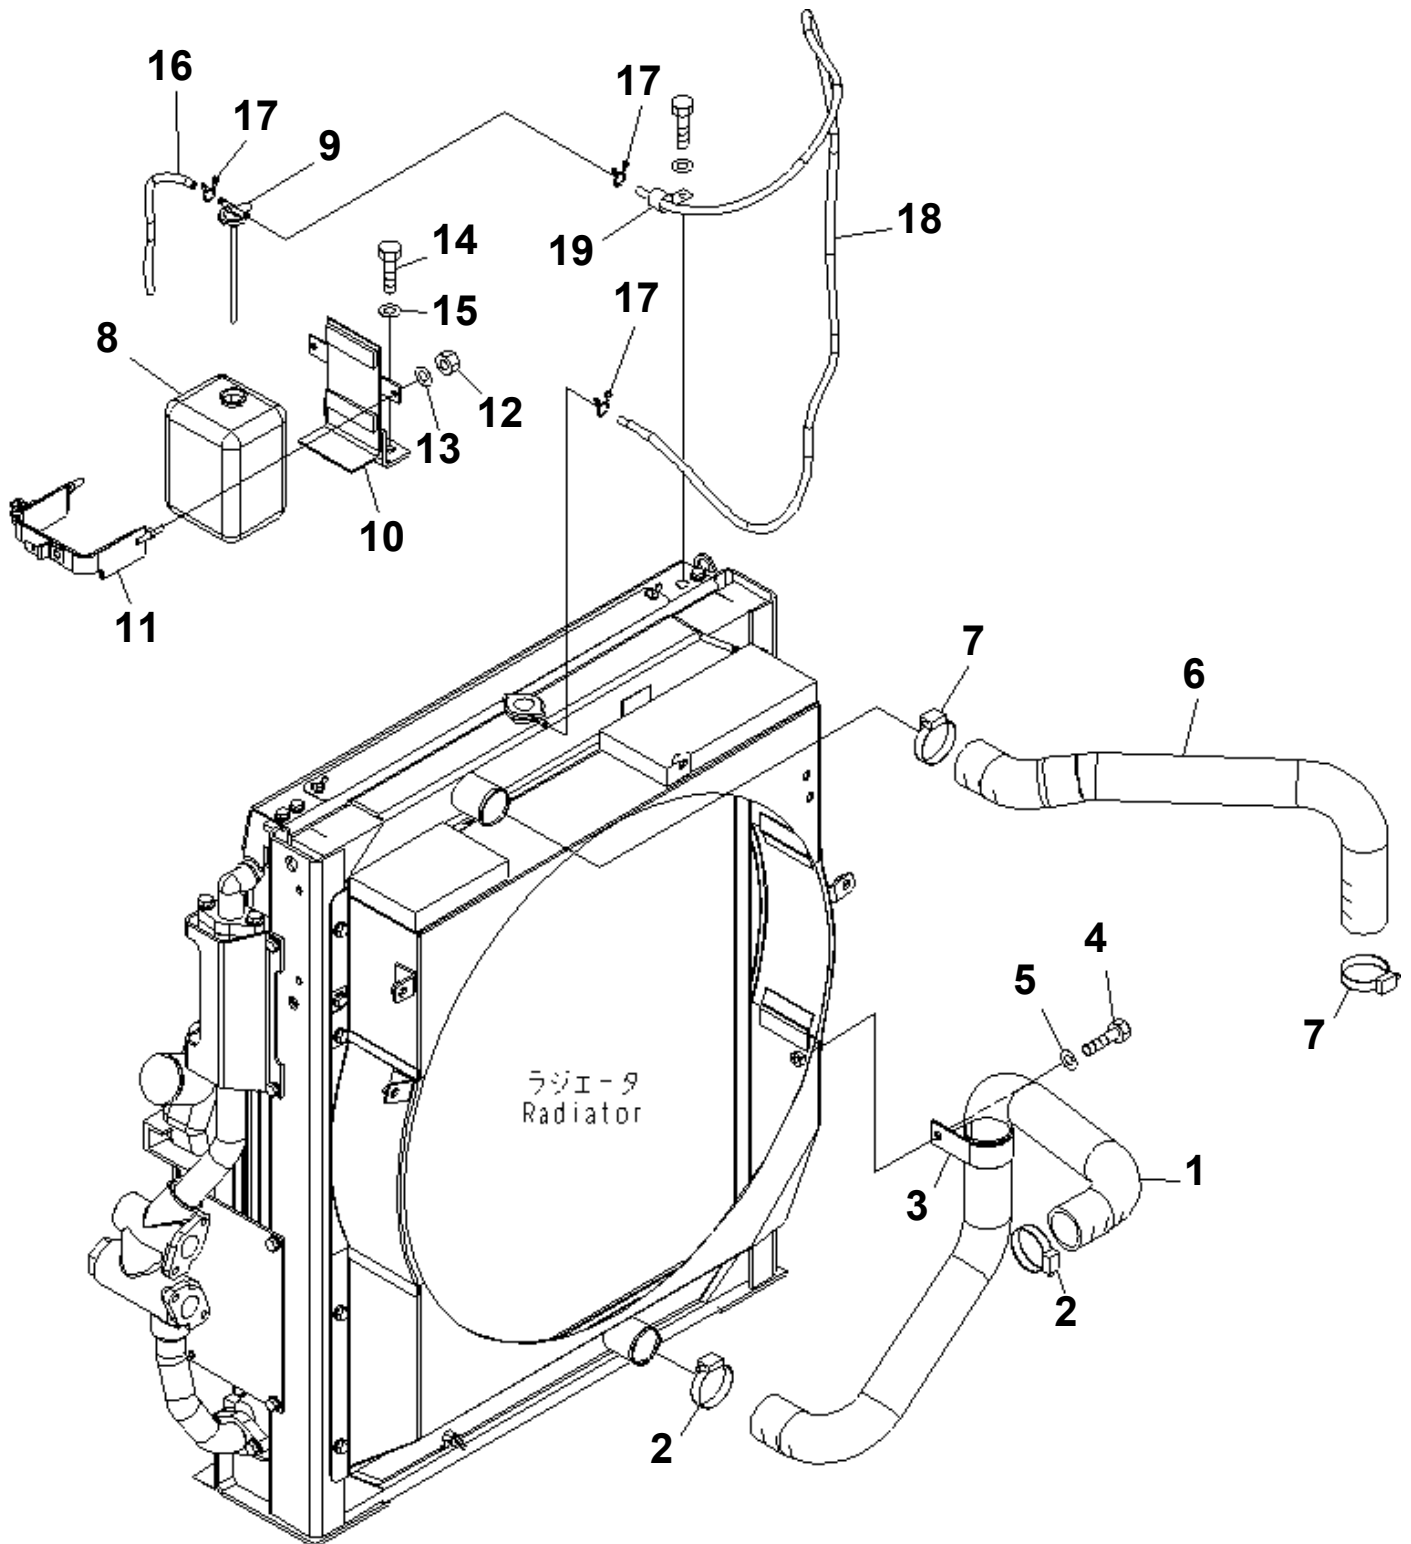

**PC340LC-7K S/N K40001-UP
COOLING (AFTER COOLER)(#K40965-)**

Item	Part No.	Description	Qty	Options
1	207-03-71280	NET	1	SN:K40001--
2	01434-10616	BOLT?WING	2	SN:K40001--
3	01643-30623	WASHER	2	SN:K40001--
4	207-03-71390	SEAL	1	SN:K40001--
5	207-03-71241	SHROUD	1	SN:K40001--
6	207-03-51191	SHEET	2	SN:K40001--
7	207-03-71151	FRAME	1	SN:K40001--
8	207-03-71161	FRAME	1	SN:K40001--
9	01010-81025	BOLT	4	SN:K40001--
10	01643-31032	WASHER	4	SN:K40001--
11	207-979-7212	BRACKET	1	SN:K40965--
12	207-979-7222	BRACKET	1	SN:K40965--
13	01010-81025	BOLT	4	SN:K40001--
14	01643-31032	WASHER	4	SN:K40001--
15	6152-62-5110	AFTER COOLER ASS'Y	1	SN:K40001--
16	01010-81040	BOLT	4	SN:K40001--
17	01643-31032	WASHER	4	SN:K40001--
18	6110-23-6490	SPACER	4	SN:K40001--
19	208-979-7520	CONDENSER ASS'Y	1	SN:K40965--
20	01010-80616	BOLT	8	SN:K40965--
21	01643-30623	WASHER	8	SN:K40965--

P W 1 C 5 2 8