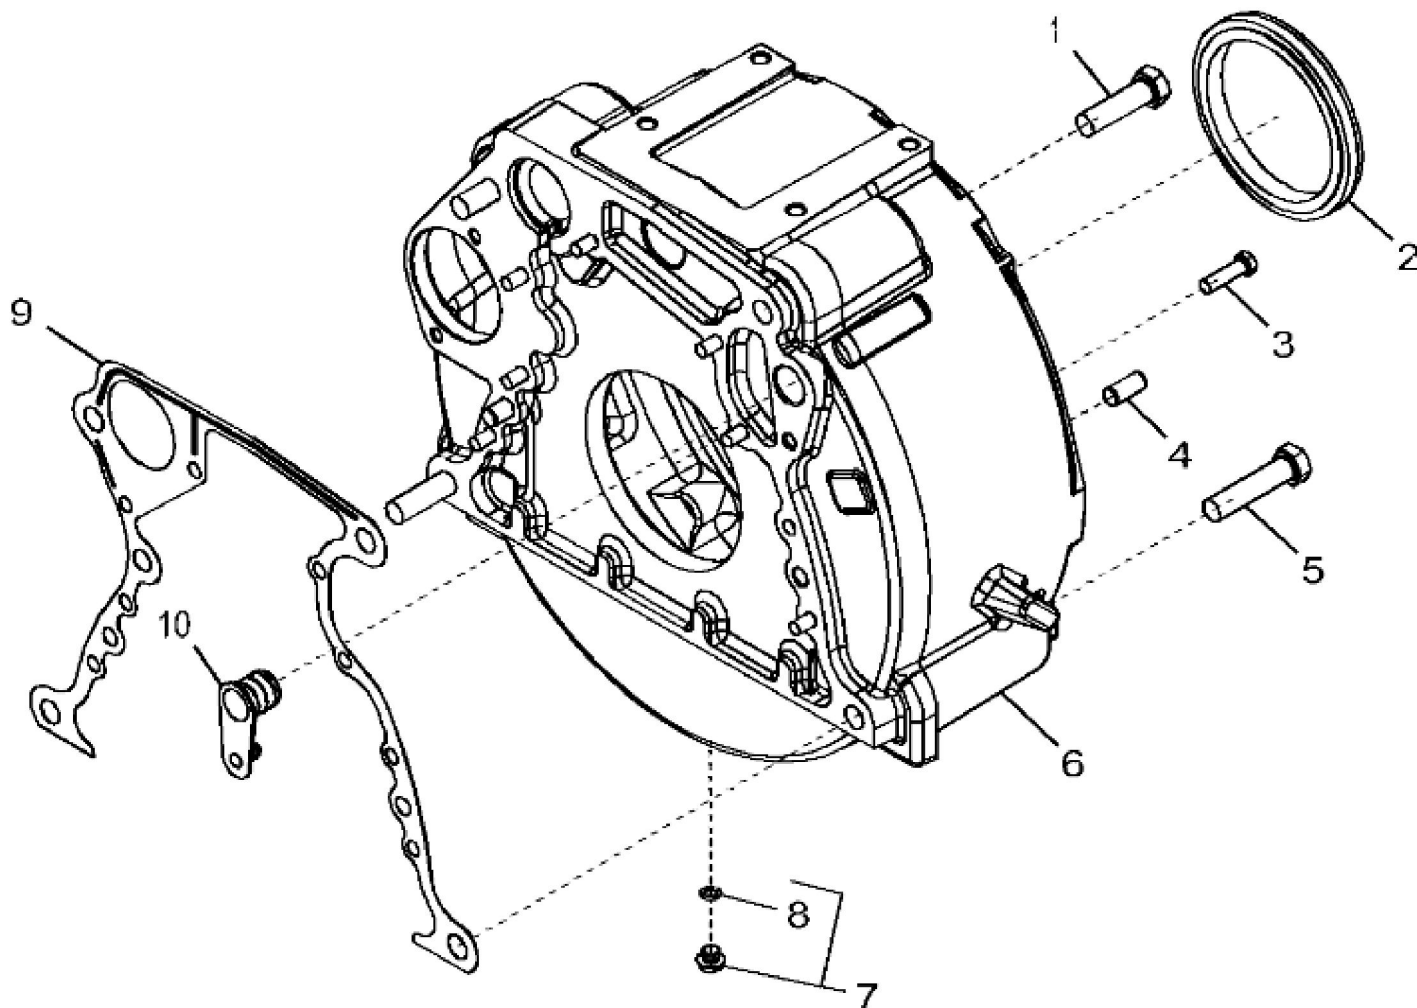

KEY	PART NO.	PART NAME	QTY	REMARKS	
1	AR100124	SCREW WITH WASHER	6		
2	RE526534	COVER	1		
3	R90788	PLUG	1		
4	T20328	GASKET	1		
5	R75729	GASKET	1	(Not Illustrated) USE WITH RE526534	

1330_RE53954_PCD

KEY	PART NO.	PART NAME	QTY	REMARKS	
1	R117011	PULLEY	1		
2	26H27	SHAFT KEY	1	5/16" X 1-1/8"	
3	R109086	SPACER	1		
4	19H2473	CAP SCREW	1	1/2" X 1-3/4"	

1435_RE504960_PCD

KEY	PART NO.	PART NAME	QTY	REMARKS	
1	19H3244	CAP SCREW	2	5/8" X 2-1/4"	
2	RE44574	SEAL	1		
3	19H1100	CAP SCREW	8	3/8" X 1-3/8"	
4	A120R	DOWEL PIN	2		
5	19H3107	CAP SCREW	2	5/8" X 2-3/4"	
6	R534792	HOUSING	1		
7	RE548131	FITTING PLUG	1		
8	51M7040	O-RING	1	9.300 X 2.200 mm	
9	R97351	GASKET	1		
10	R131765	PLUG	1		