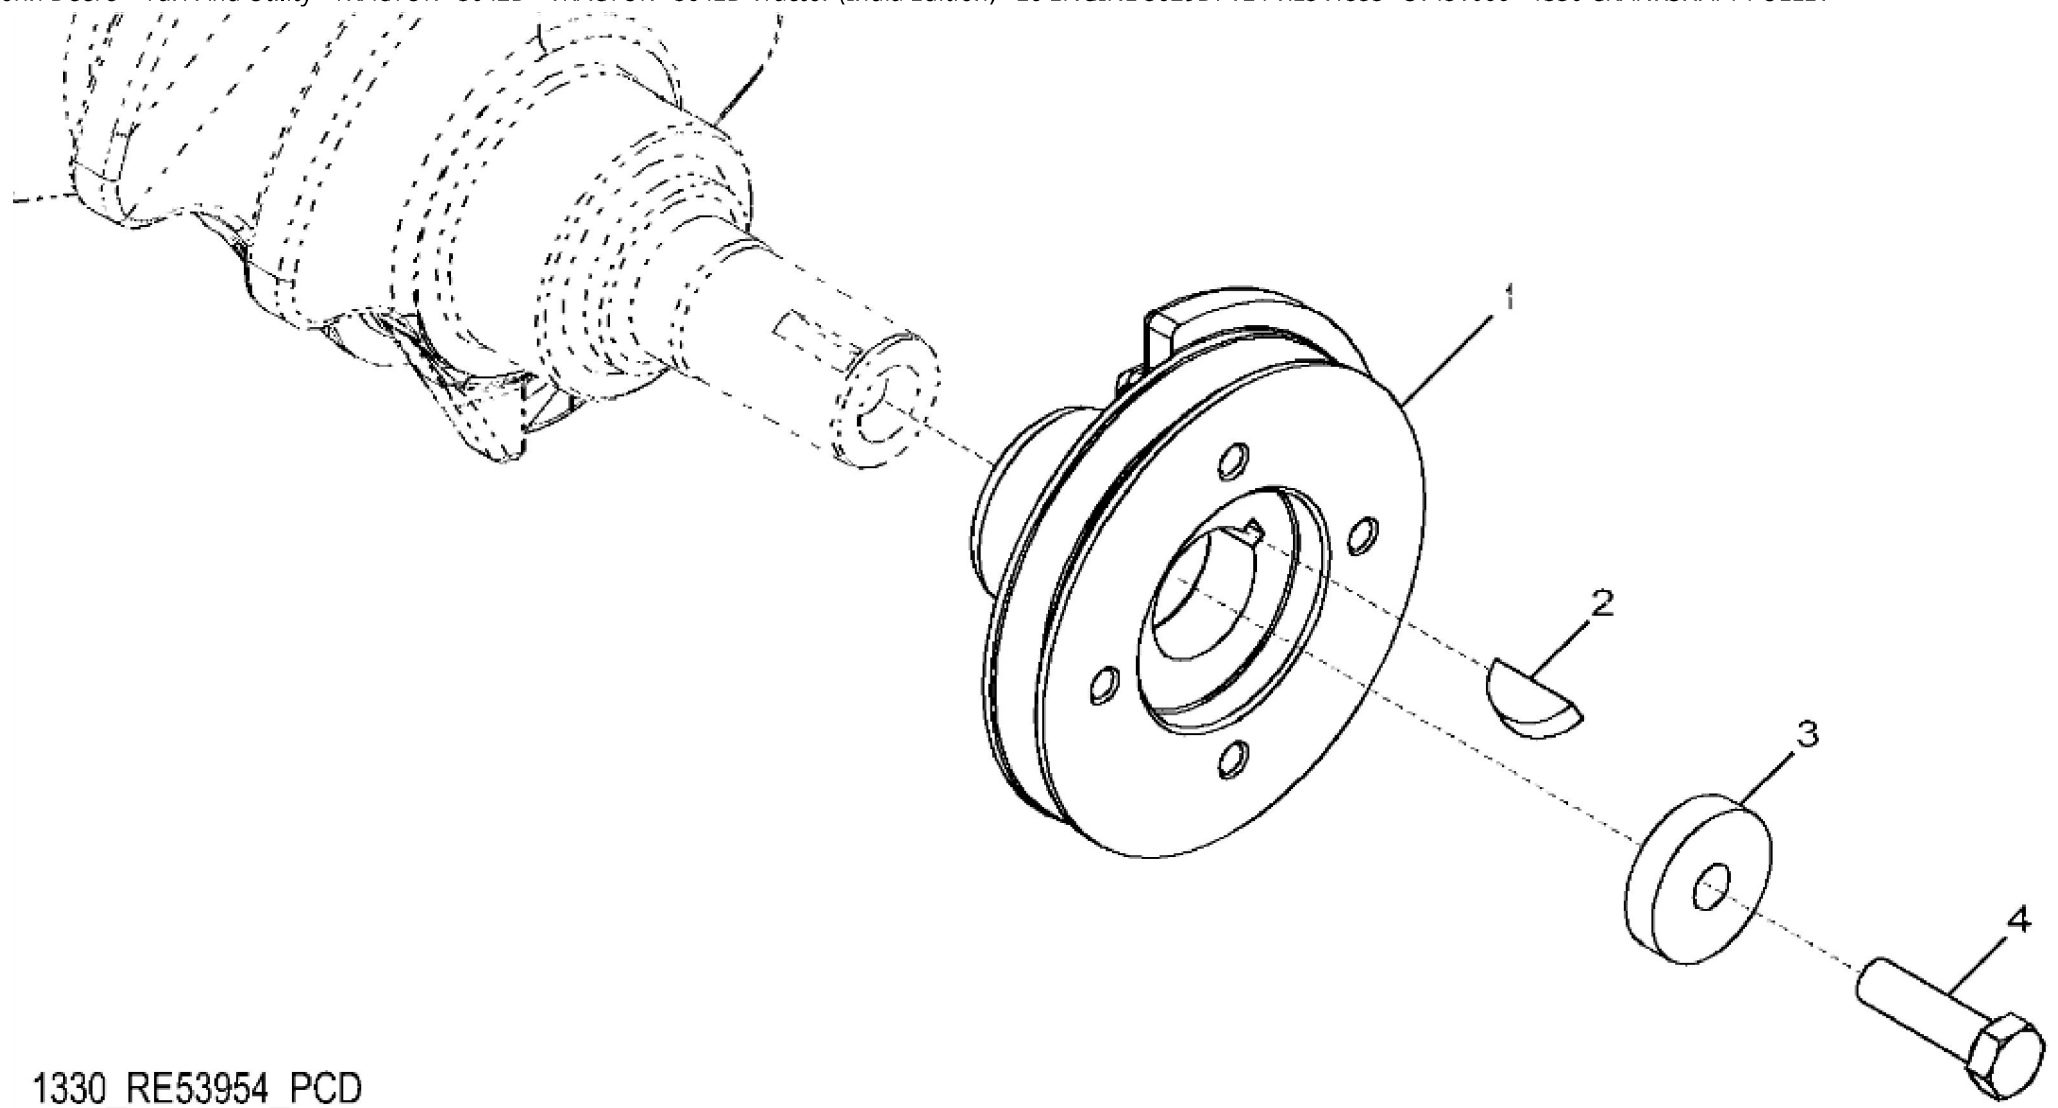

KEY	PART NO.	PART NAME	QTY	REMARKS	
1	AR100124	SCREW WITH WASHER	6		
2	RE526534	COVER	1		
3	R90788	PLUG	1		
4	T20328	GASKET	1		
5	R75729	GASKET	1	(Not Illustrated) USE WITH RE526534	

1330_RE53954_PCD

KEY	PART NO.	PART NAME	QTY	REMARKS	
1	R117011	PULLEY	1		
2	26H27	SHAFT KEY	1	5/16" X 1-1/8"	
3	R109086	SPACER	1		
4	19H2473	CAP SCREW	1	1/2" X 1-3/4"	

1435_RE504960_PCD

KEY	PART NO.	PART NAME	QTY	REMARKS	
1	19H3244	CAP SCREW	2	5/8" X 2-1/4"	
2	RE44574	SEAL	1		
3	19H1100	CAP SCREW	8	3/8" X 1-3/8"	
4	A120R	DOWEL PIN	2		
5	19H3107	CAP SCREW	2	5/8" X 2-3/4"	
6	R534792	HOUSING	1		
7	RE548131	FITTING PLUG	1		
8	51M7040	O-RING	1	9.300 X 2.200 mm	
9	R97351	GASKET	1		
10	R131765	PLUG	1		