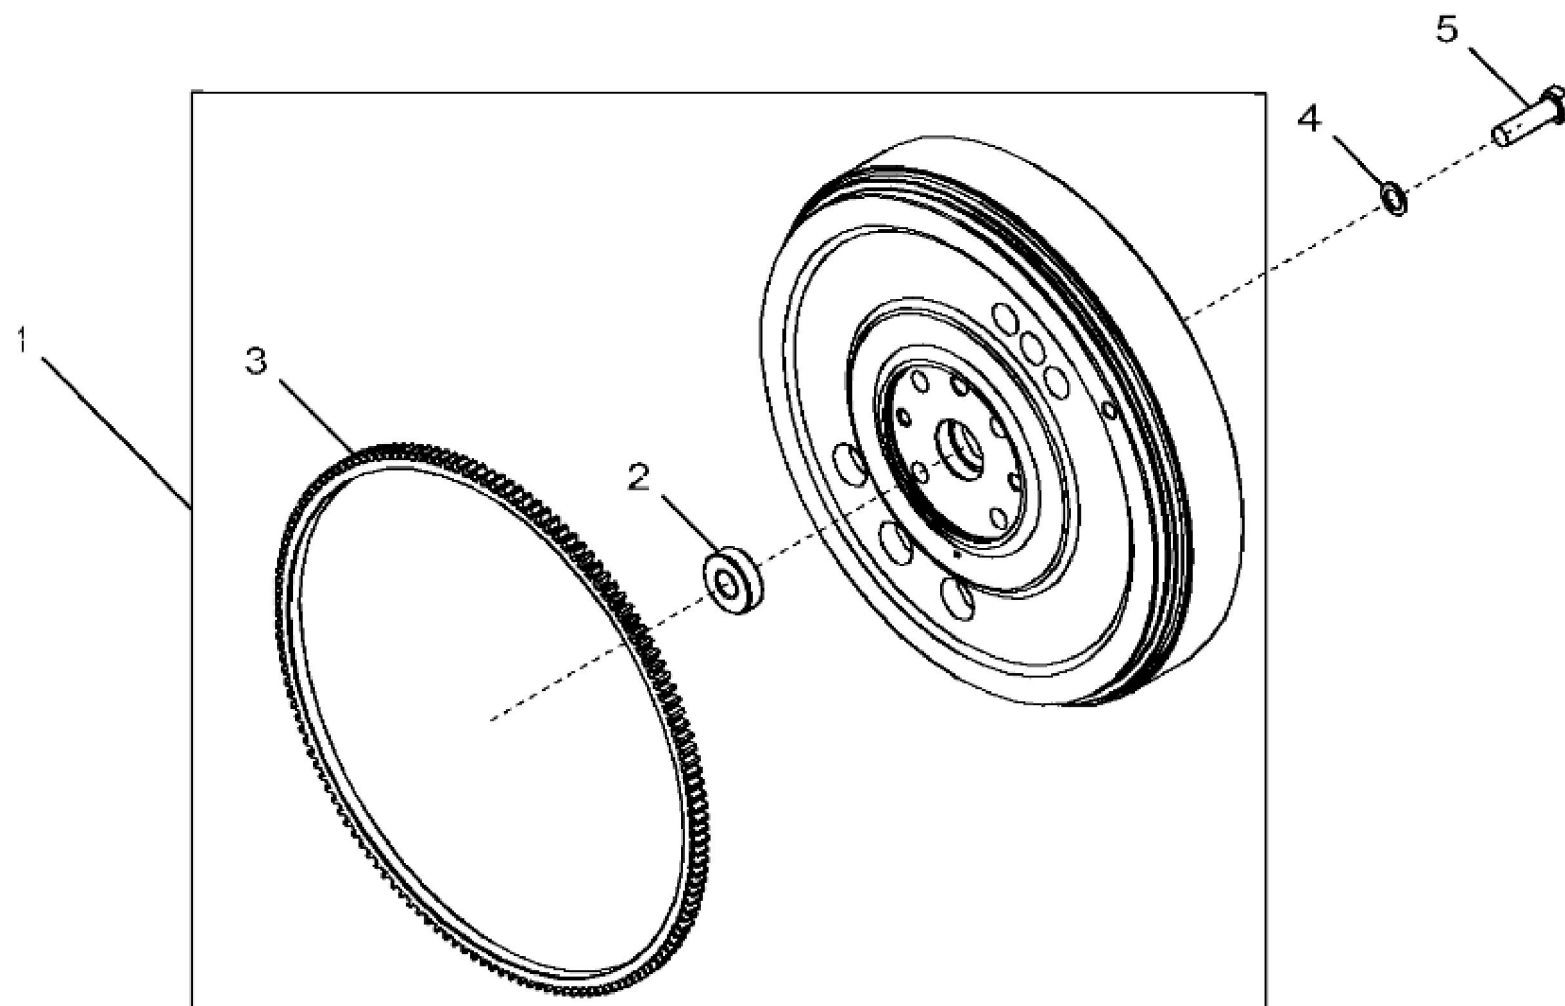

KEY	PART NO.	PART NAME	QTY	REMARKS	
1	AR100124	SCREW WITH WASHER	6		
2	RE526534	COVER	1		
3	R90788	PLUG	1		
4	T20328	GASKET	1		
5	R75729	GASKET	1	(Not Illustrated) USE WITH RE526534	

1330_RE53954_PCD

KEY	PART NO.	PART NAME	QTY	REMARKS	
1	R117011	PULLEY	1		
2	26H27	SHAFT KEY	1	5/16" X 1-1/8"	
3	R109086	SPACER	1		
4	19H2473	CAP SCREW	1	1/2" X 1-3/4"	

1435_RE504960_PCD

KEY	PART NO.	PART NAME	QTY	REMARKS	
1	19H3244	CAP SCREW	2	5/8" X 2-1/4"	
2	RE44574	SEAL	1		
3	19H1100	CAP SCREW	8	3/8" X 1-3/8"	
4	A120R	DOWEL PIN	2		
5	19H3107	CAP SCREW	2	5/8" X 2-3/4"	
6	R534792	HOUSING	1		
7	RE548131	FITTING PLUG	1		
8	51M7040	O-RING	1	9.300 X 2.200 mm	
9	R97351	GASKET	1		
10	R131765	PLUG	1		