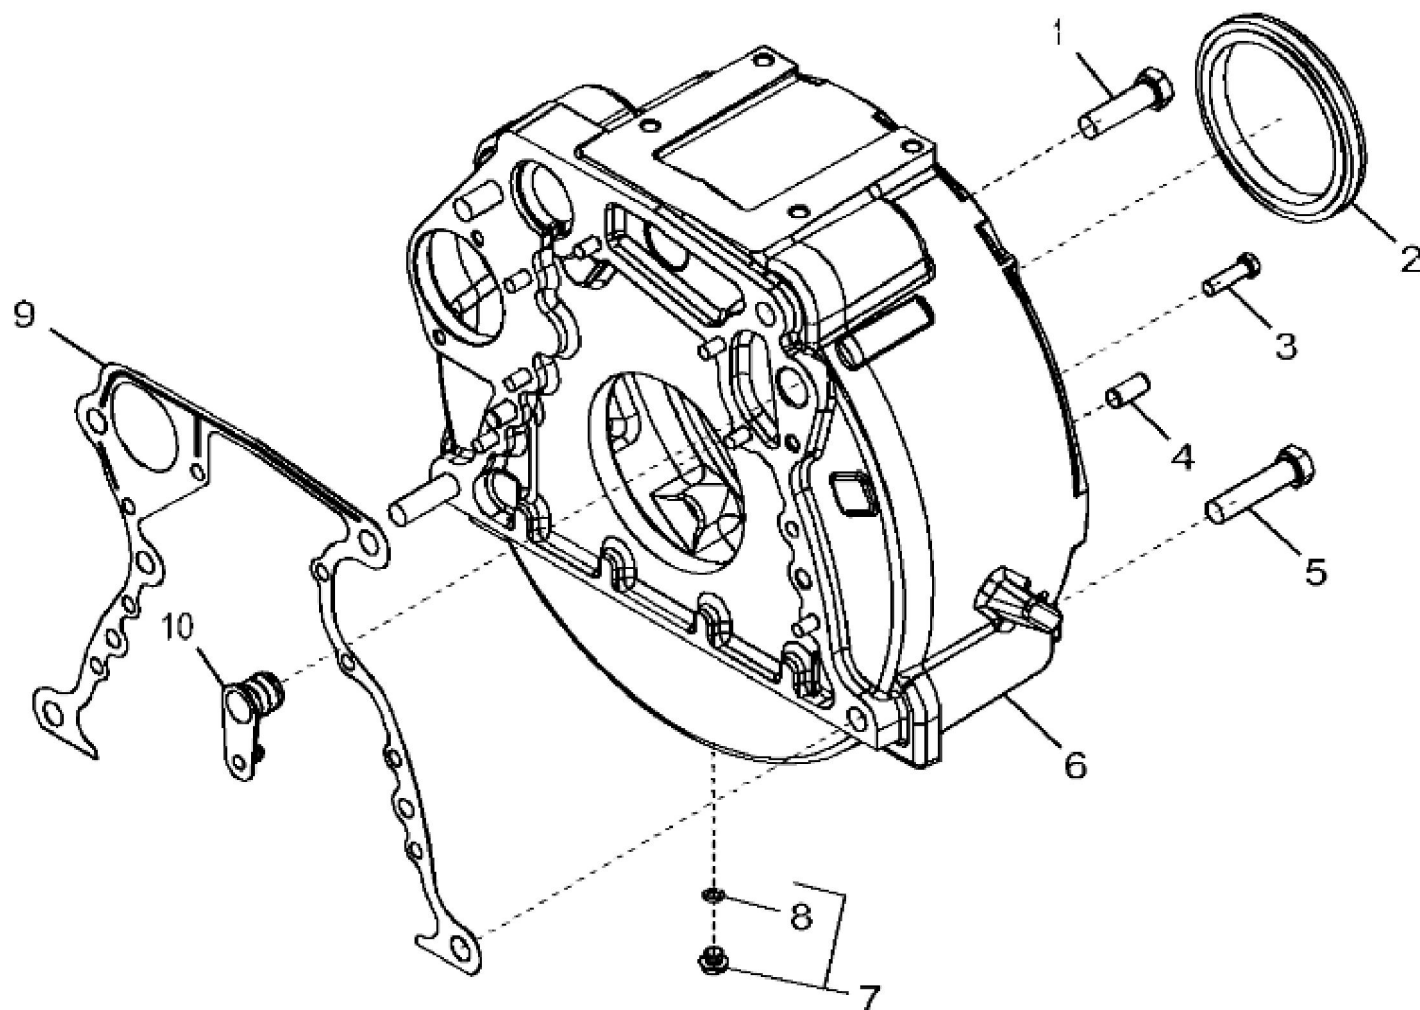

KEY	PART NO.	PART NAME	QTY	REMARKS	
1	AR100124	SCREW WITH WASHER	6		
2	RE526534	COVER	1		
3	R90788	PLUG	1		
4	T20328	GASKET	1		
5	R75729	GASKET	1	(Not Illustrated) USE WITH RE526534	

1330_RE53954_PCD

KEY	PART NO.	PART NAME	QTY	REMARKS	
1	R117011	PULLEY	1		
2	26H27	SHAFT KEY	1	5/16" X 1-1/8"	
3	R109086	SPACER	1		
4	19H2473	CAP SCREW	1	1/2" X 1-3/4"	

1435_RE504960_PCD

KEY	PART NO.	PART NAME	QTY	REMARKS	
1	19H3244	CAP SCREW	2	5/8" X 2-1/4"	
2	RE44574	SEAL	1		
3	19H1100	CAP SCREW	8	3/8" X 1-3/8"	
4	A120R	DOWEL PIN	2		
5	19H3107	CAP SCREW	2	5/8" X 2-3/4"	
6	R534792	HOUSING	1		
7	RE548131	FITTING PLUG	1		
8	51M7040	O-RING	1	9.300 X 2.200 mm	
9	R97351	GASKET	1		
10	R131765	PLUG	1		