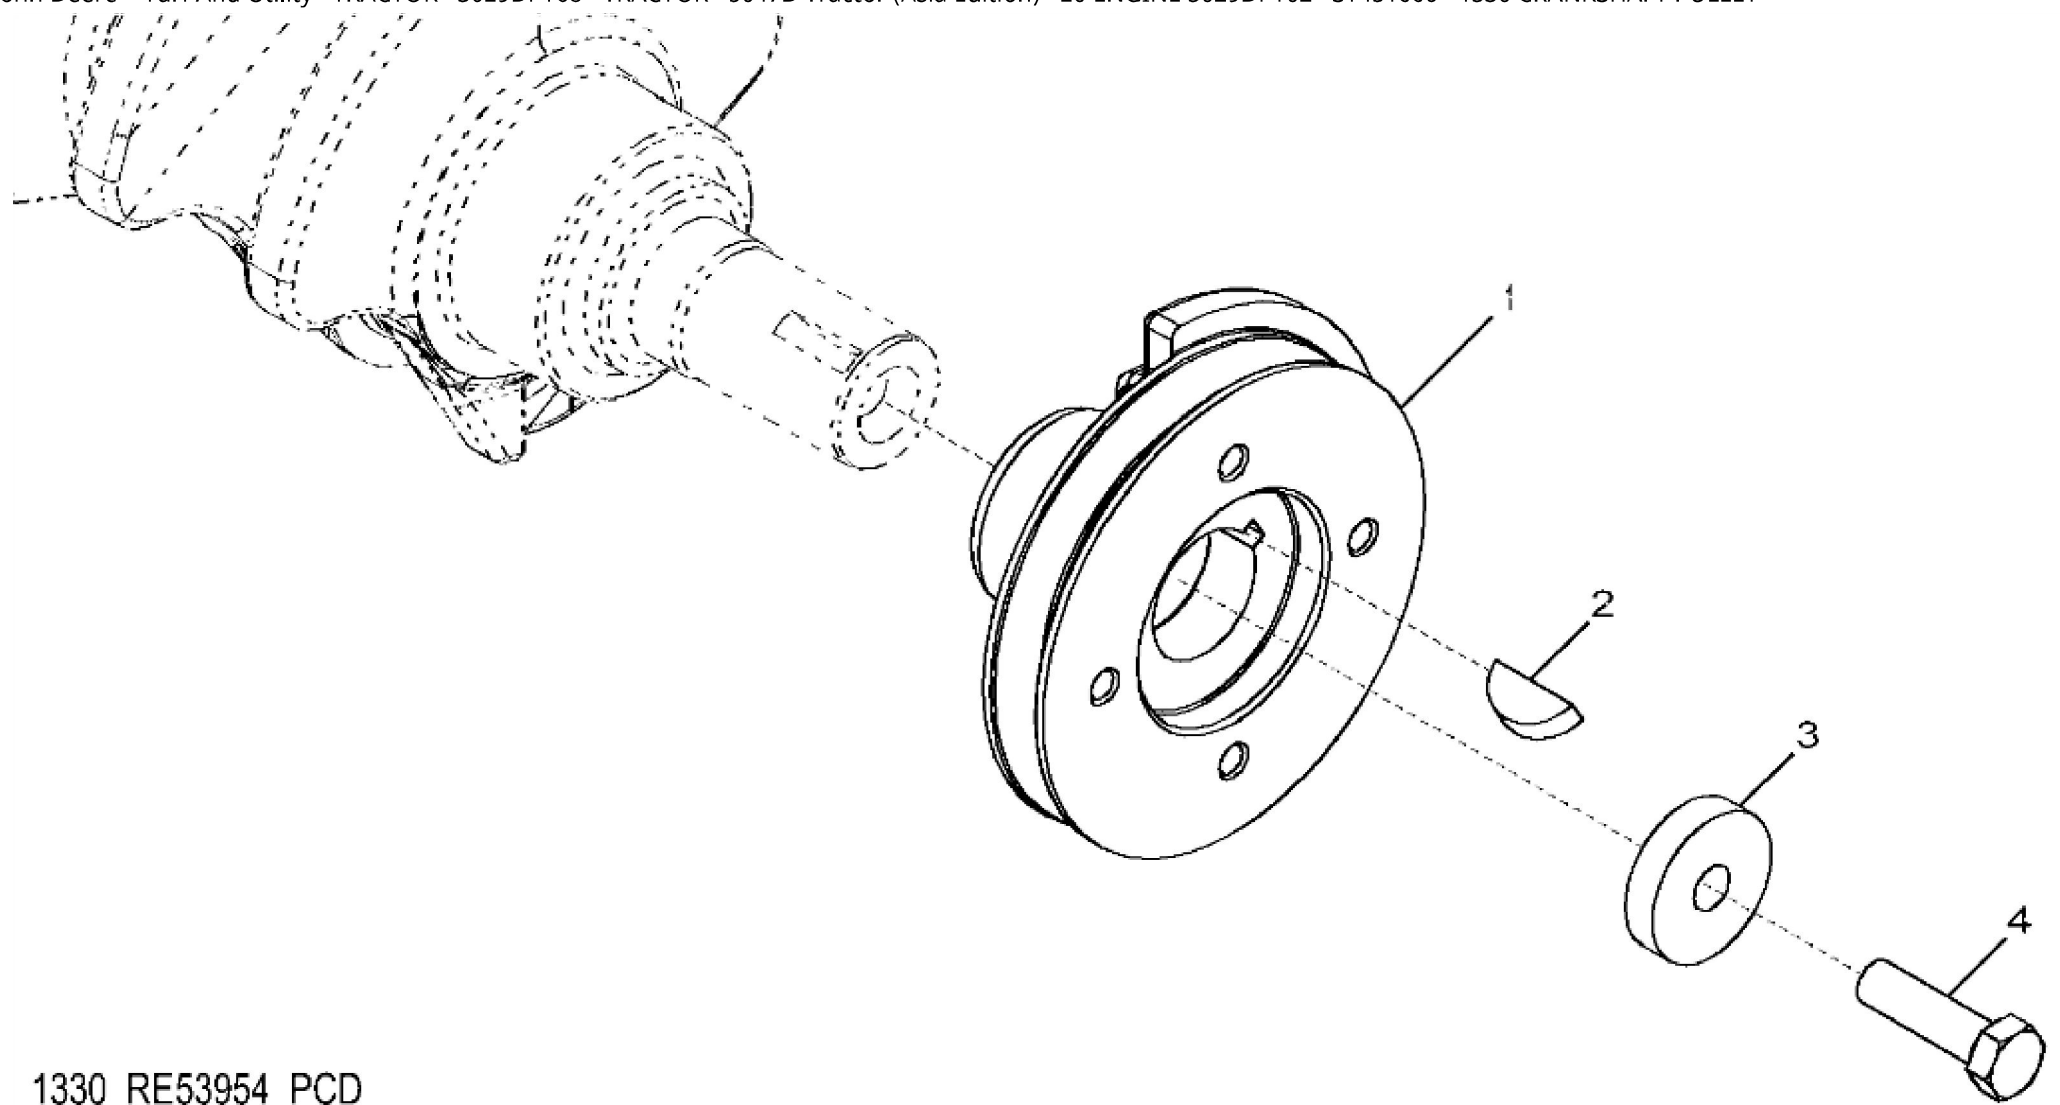

KEY	PART NO.	PART NAME	QTY	REMARKS	
1	AR100124	SCREW WITH WASHER	6		
2	RE526534	COVER	1		
3	R90788	PLUG	1		
4	T20328	GASKET	1		
5	R75729	GASKET	1	(Not Illustrated) USE WITH RE526534	

1330_RE53954_PCD

KEY	PART NO.	PART NAME	QTY	REMARKS	
1	R117011	PULLEY	1		
2	26H27	SHAFT KEY	1	5/16" X 1-1/8"	
3	R109086	SPACER	1		
4	19H2473	CAP SCREW	1	1/2" X 1-3/4"	

1435_RE504960_PCD

KEY	PART NO.	PART NAME	QTY	REMARKS	
1	19H3244	CAP SCREW	2	5/8" X 2-1/4"	
2	RE44574	SEAL	1		
3	19H1100	CAP SCREW	8	3/8" X 1-3/8"	
4	A120R	DOWEL PIN	2		
5	19H3107	CAP SCREW	2	5/8" X 2-3/4"	
6	R534792	HOUSING	1		
7	RE548131	FITTING PLUG	1		
8	51M7040	O-RING	1	9.300 X 2.200 mm	
9	R97351	GASKET	1		
10	R131765	PLUG	1		