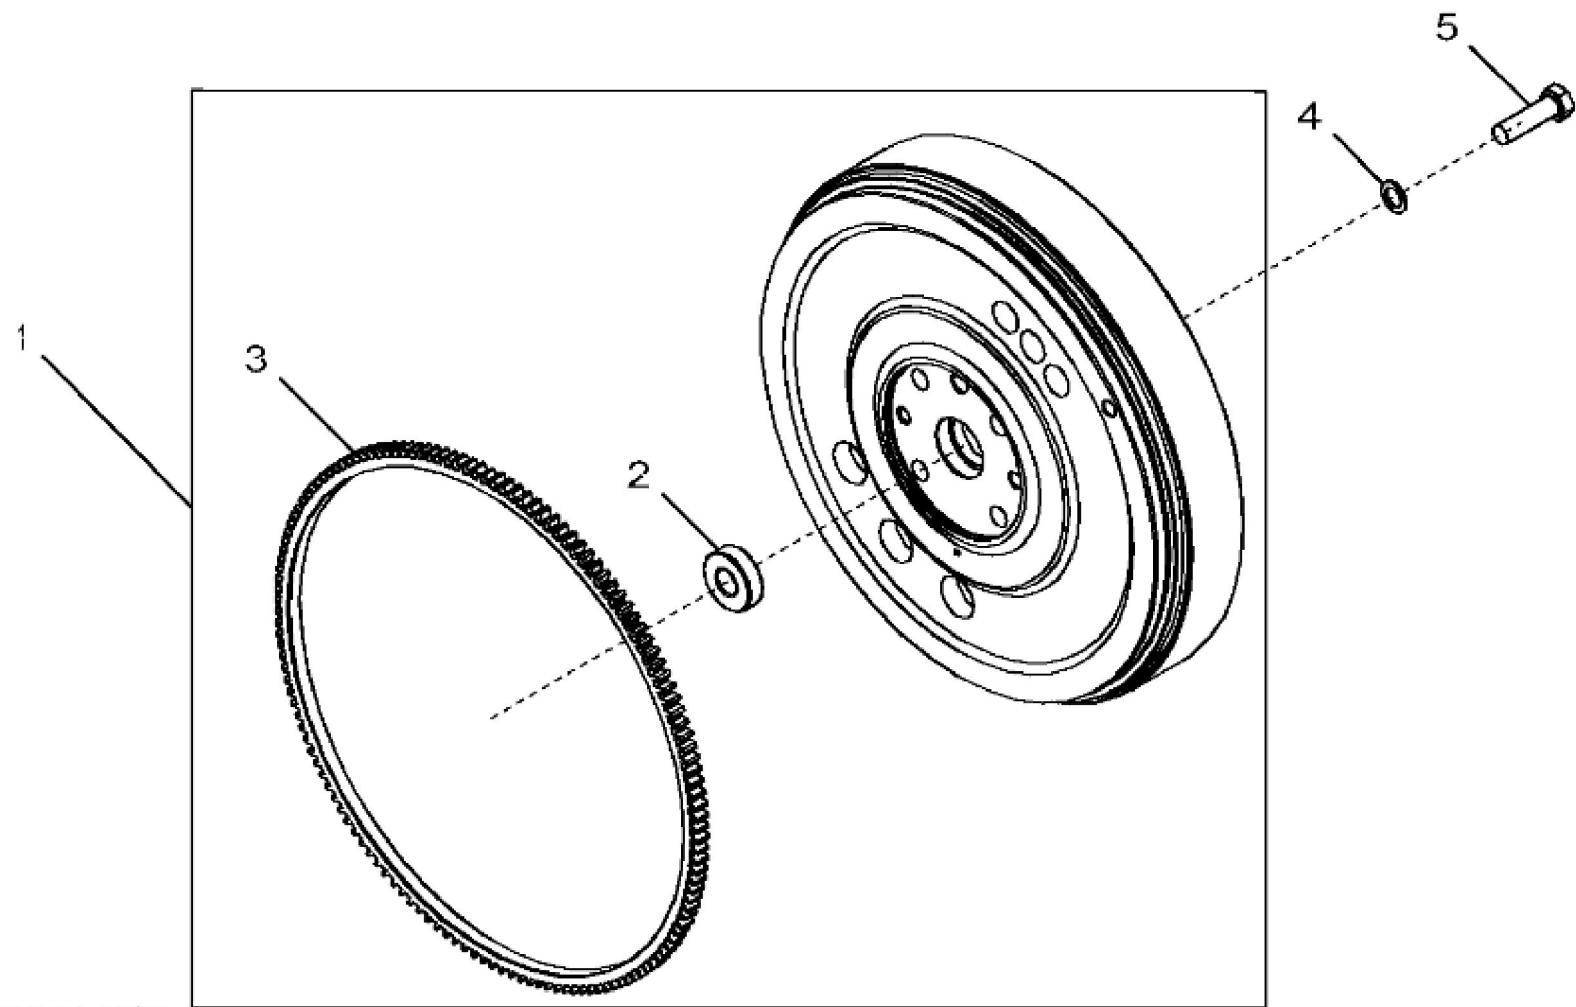

KEY	PART NO.	PART NAME	QTY	REMARKS	
1	AR100124	SCREW WITH WASHER	6		
2	RE526534	COVER	1		
3	R90788	PLUG	1		
4	T20328	GASKET	1		
5	R75729	GASKET	1	(Not Illustrated) USE WITH RE526534	

1330_RE53954_PCD

KEY	PART NO.	PART NAME	QTY	REMARKS	
1	R117011	PULLEY	1		
2	26H27	SHAFT KEY	1	5/16" X 1-1/8"	
3	R109086	SPACER	1		
4	19H2473	CAP SCREW	1	1/2" X 1-3/4"	

1435_RE504960_PCD

KEY	PART NO.	PART NAME	QTY	REMARKS	
1	19H3244	CAP SCREW	2	5/8" X 2-1/4"	
2	RE44574	SEAL	1		
3	19H1100	CAP SCREW	8	3/8" X 1-3/8"	
4	A120R	DOWEL PIN	2		
5	19H3107	CAP SCREW	2	5/8" X 2-3/4"	
6	R534792	HOUSING	1		
7	RE548131	FITTING PLUG	1		
8	51M7040	O-RING	1	9.300 X 2.200 mm	
9	R97351	GASKET	1		
10	R131765	PLUG	1		