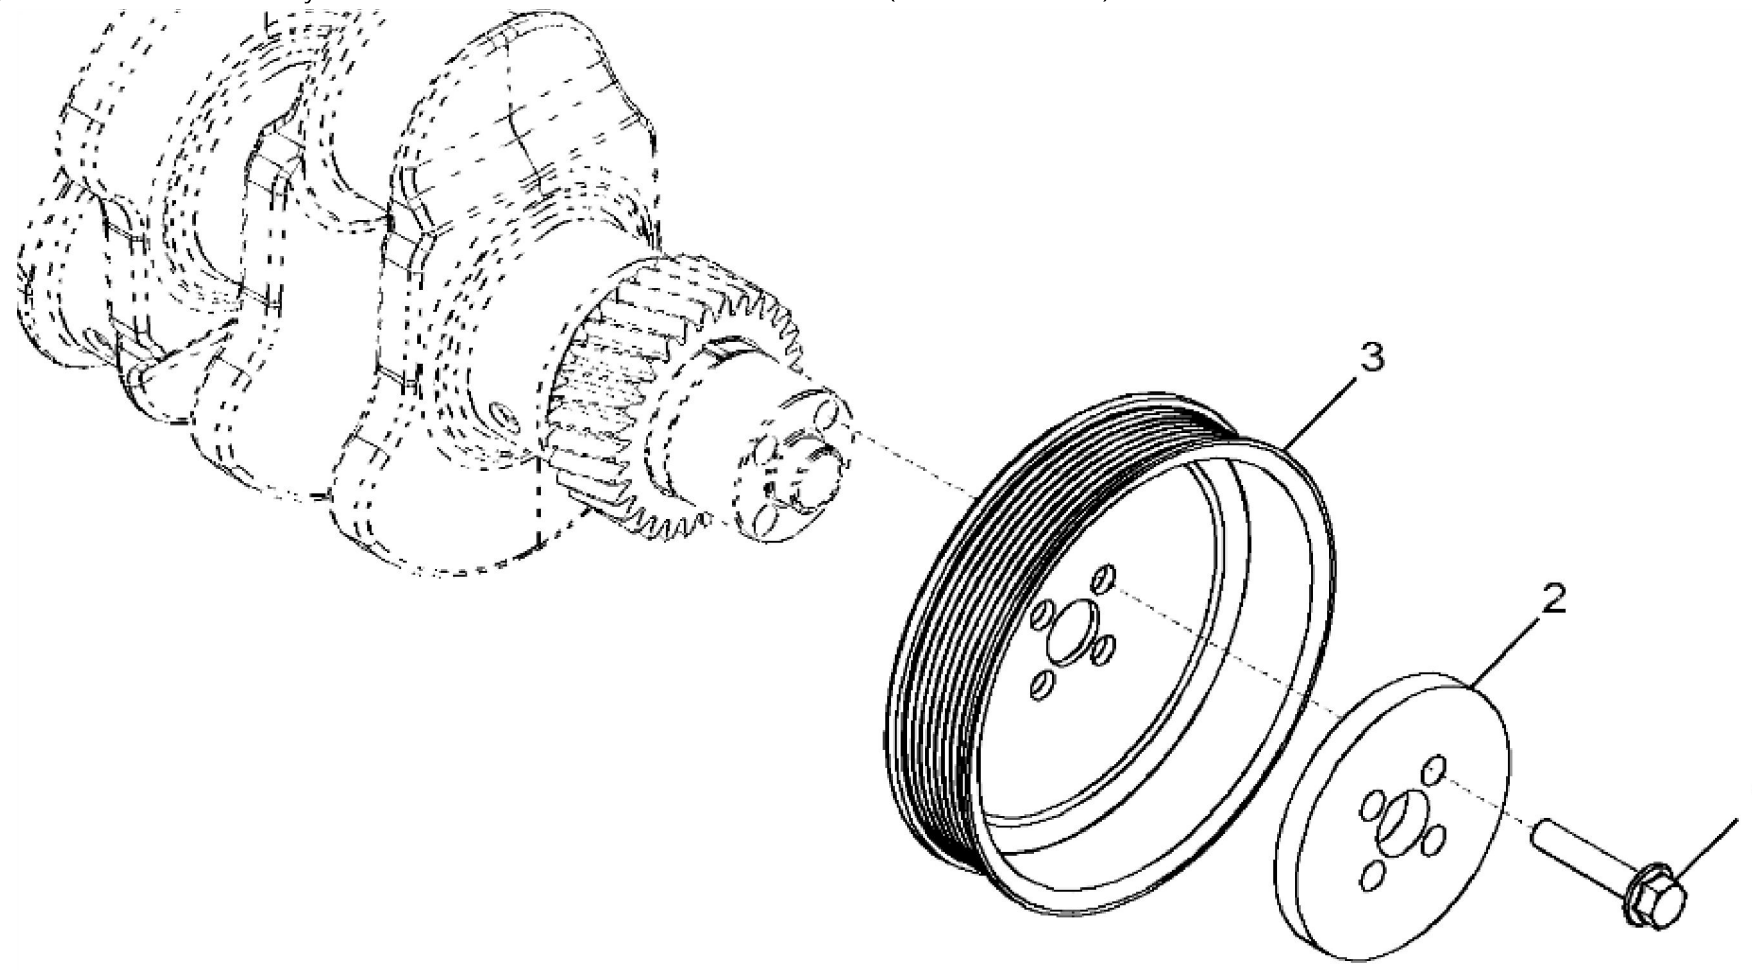

KEY	PART NO.	PART NAME	QTY	REMARKS	
1	R521401	MEDALLION	1	SUB FOR R116324	
2	H23125	PLUG	4		
3	R123574	NUT	4		
4	R123575	O-RING	4		
5	R524480	GASKET	1	SUB FOR R123542	
6	RE502969	VALVE COVER	1	MARKED R519779	
7	RE70401	VALVE COVER	1	MARKED R519777	
8	RE59801	PLUG	1	USE WITH RE70401	
9	U11017	O-RING	1	USE WITH RE70401	

KEY	PART NO.	PART NAME	QTY	REMARKS	
1	RE500005	FILLER CAP	1	ORDER RE535560	
1	RE535560	FILLER CAP	1		
2	R502902	PACKING	1	ID= 44 mm, SUB FOR R500001	
3	RE501377	FILLER NECK	1	SUB FOR R136483	
4	RE67239	SCREW	2	(Threads With Pre-Applied Sealant)	
5	R136495	GASKET	2		
6	RE67238	SCREW	2	(Threads With Pre-Applied Sealant)	
7	R116296	COVER	1		

1302\_RE59693\_PCD

KEY	PART NO.	PART NAME	QTY	REMARKS	
1	R121897	BOLT	4		
2	R500649	WASHER	1		
3	R133295	PULLEY	1		

RGP11882

Thank you so much for reading.  
Please click the “Buy Now!”  
button below to download the  
complete manual.