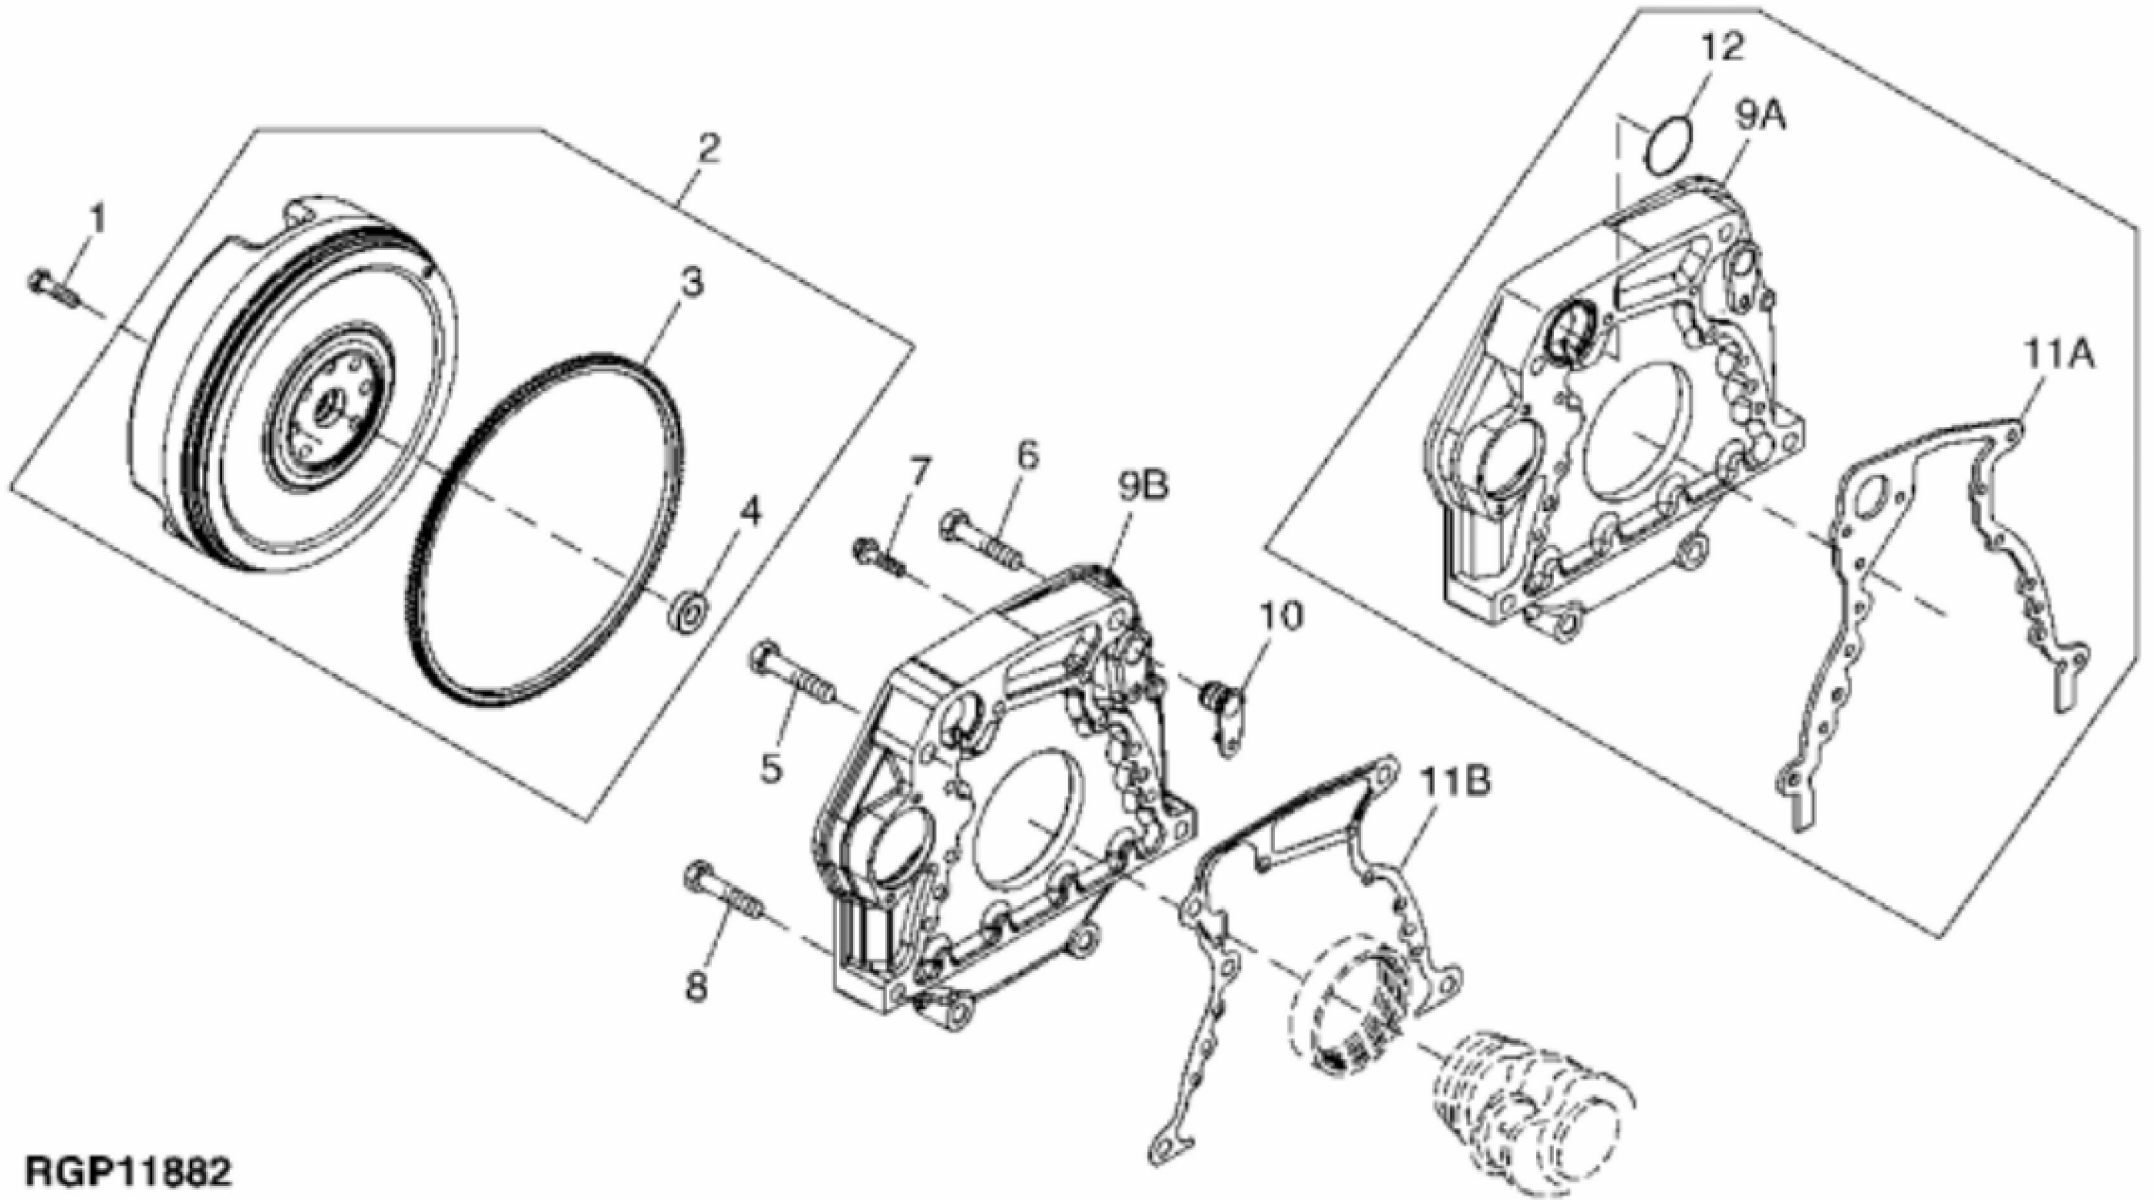

KEY	PART NO.	PART NAME	QTY	REMARKS	
1	R521401	MEDALLION	1	SUB FOR R116324	
2	H23125	PLUG	4		
3	R123574	NUT	4		
4	R123575	O-RING	4		
5	R524480	GASKET	1	SUB FOR R123542	
6	RE502969	VALVE COVER	1	MARKED R519779	
7	RE70401	VALVE COVER	1	MARKED R519777	
8	RE59801	PLUG	1	USE WITH RE70401	
9	U11017	O-RING	1	USE WITH RE70401	

KEY	PART NO.	PART NAME	QTY	REMARKS	
1	RE500005	FILLER CAP	1	ORDER RE535560	
1	RE535560	FILLER CAP	1		
2	R502902	PACKING	1	ID= 44 mm, SUB FOR R500001	
3	RE501377	FILLER NECK	1	SUB FOR R136483	
4	RE67239	SCREW	2	(Threads With Pre-Applied Sealant)	
5	R136495	GASKET	2		
6	RE67238	SCREW	2	(Threads With Pre-Applied Sealant)	
7	R116296	COVER	1		

1302\_RE59693\_PCD

KEY	PART NO.	PART NAME	QTY	REMARKS	
1	R121897	BOLT	4		
2	R500649	WASHER	1		
3	R133295	PULLEY	1		

RGP11882

Thank you so much for reading.  
Please click the “Buy Now!”  
button below to download the  
complete manual.