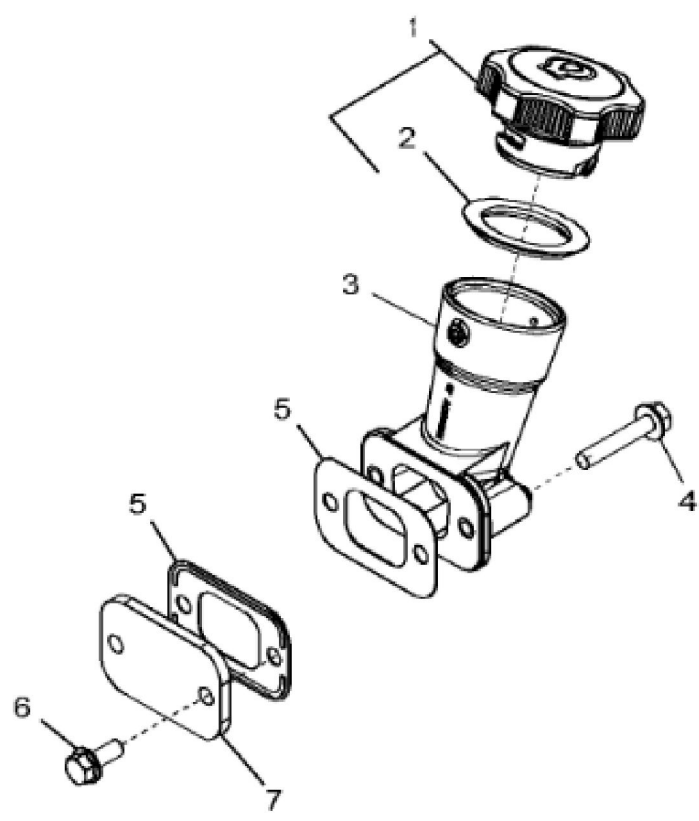

KEY	PART NO.	PART NAME	QTY	REMARKS	
1	R521401	MEDALLION	1	SUB FOR R116324	
2	H23125	PLUG	4		
3	R123574	NUT	4		
4	R123575	O-RING	4		
5	R524480	GASKET	1	SUB FOR R123542	
6	RE502969	VALVE COVER	1	MARKED R519779	
7	RE70401	VALVE COVER	1	MARKED R519777	
8	RE59801	PLUG	1	USE WITH RE70401	
9	U11017	O-RING	1	USE WITH RE70401	

KEY	PART NO.	PART NAME	QTY	REMARKS	
1	RE500005	FILLER CAP	1	ORDER RE535560	
1	RE535560	FILLER CAP	1		
2	R502902	PACKING	1	ID= 44 mm, SUB FOR R500001	
3	RE501377	FILLER NECK	1	SUB FOR R136483	
4	RE67239	SCREW	2	(Threads With Pre-Applied Sealant)	
5	R136495	GASKET	2		
6	RE67238	SCREW	2	(Threads With Pre-Applied Sealant)	
7	R116296	COVER	1		

1302\_RE59693\_PCD

KEY	PART NO.	PART NAME	QTY	REMARKS	
1	R121897	BOLT	4		
2	R500649	WASHER	1		
3	R133295	PULLEY	1		

RGP11882

Thank you so much for reading.  
Please click the “Buy Now!”  
button below to download the  
complete manual.