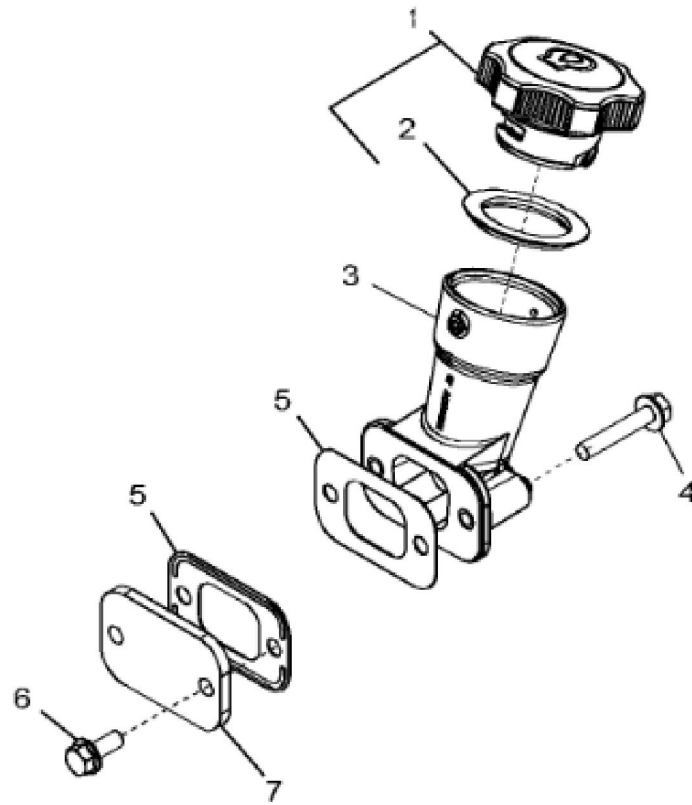

KEY	PART NO.	PART NAME	QTY	REMARKS	
1	R521401	MEDALLION	1	SUB FOR R116324	
2	H23125	PLUG	4		
3	R123574	NUT	4		
4	R123575	O-RING	4		
5	R524480	GASKET	1	SUB FOR R123542	
6	RE502969	VALVE COVER	1	MARKED R519779	
7	RE70401	VALVE COVER	1	MARKED R519777	
8	RE59801	PLUG	1	USE WITH RE70401	
9	U11017	O-RING	1	USE WITH RE70401	

KEY	PART NO.	PART NAME	QTY	REMARKS	
1	RE500005	FILLER CAP	1	ORDER RE535560	
1	RE535560	FILLER CAP	1		
2	R502902	PACKING	1	ID= 44 mm, SUB FOR R500001	
3	RE501377	FILLER NECK	1	SUB FOR R136483	
4	RE67239	SCREW	2	(Threads With Pre-Applied Sealant)	
5	R136495	GASKET	2		
6	RE67238	SCREW	2	(Threads With Pre-Applied Sealant)	
7	R116296	COVER	1		

RE59693PCDD01

KEY	PART NO.	PART NAME	QTY	REMARKS	
1	R121897	BOLT	4		
2	R500649	WASHER	1		
3	R133295	PULLEY	1		

RGP11882

Thank you so much for reading.
Please click the “Buy Now!”
button below to download the
complete manual.