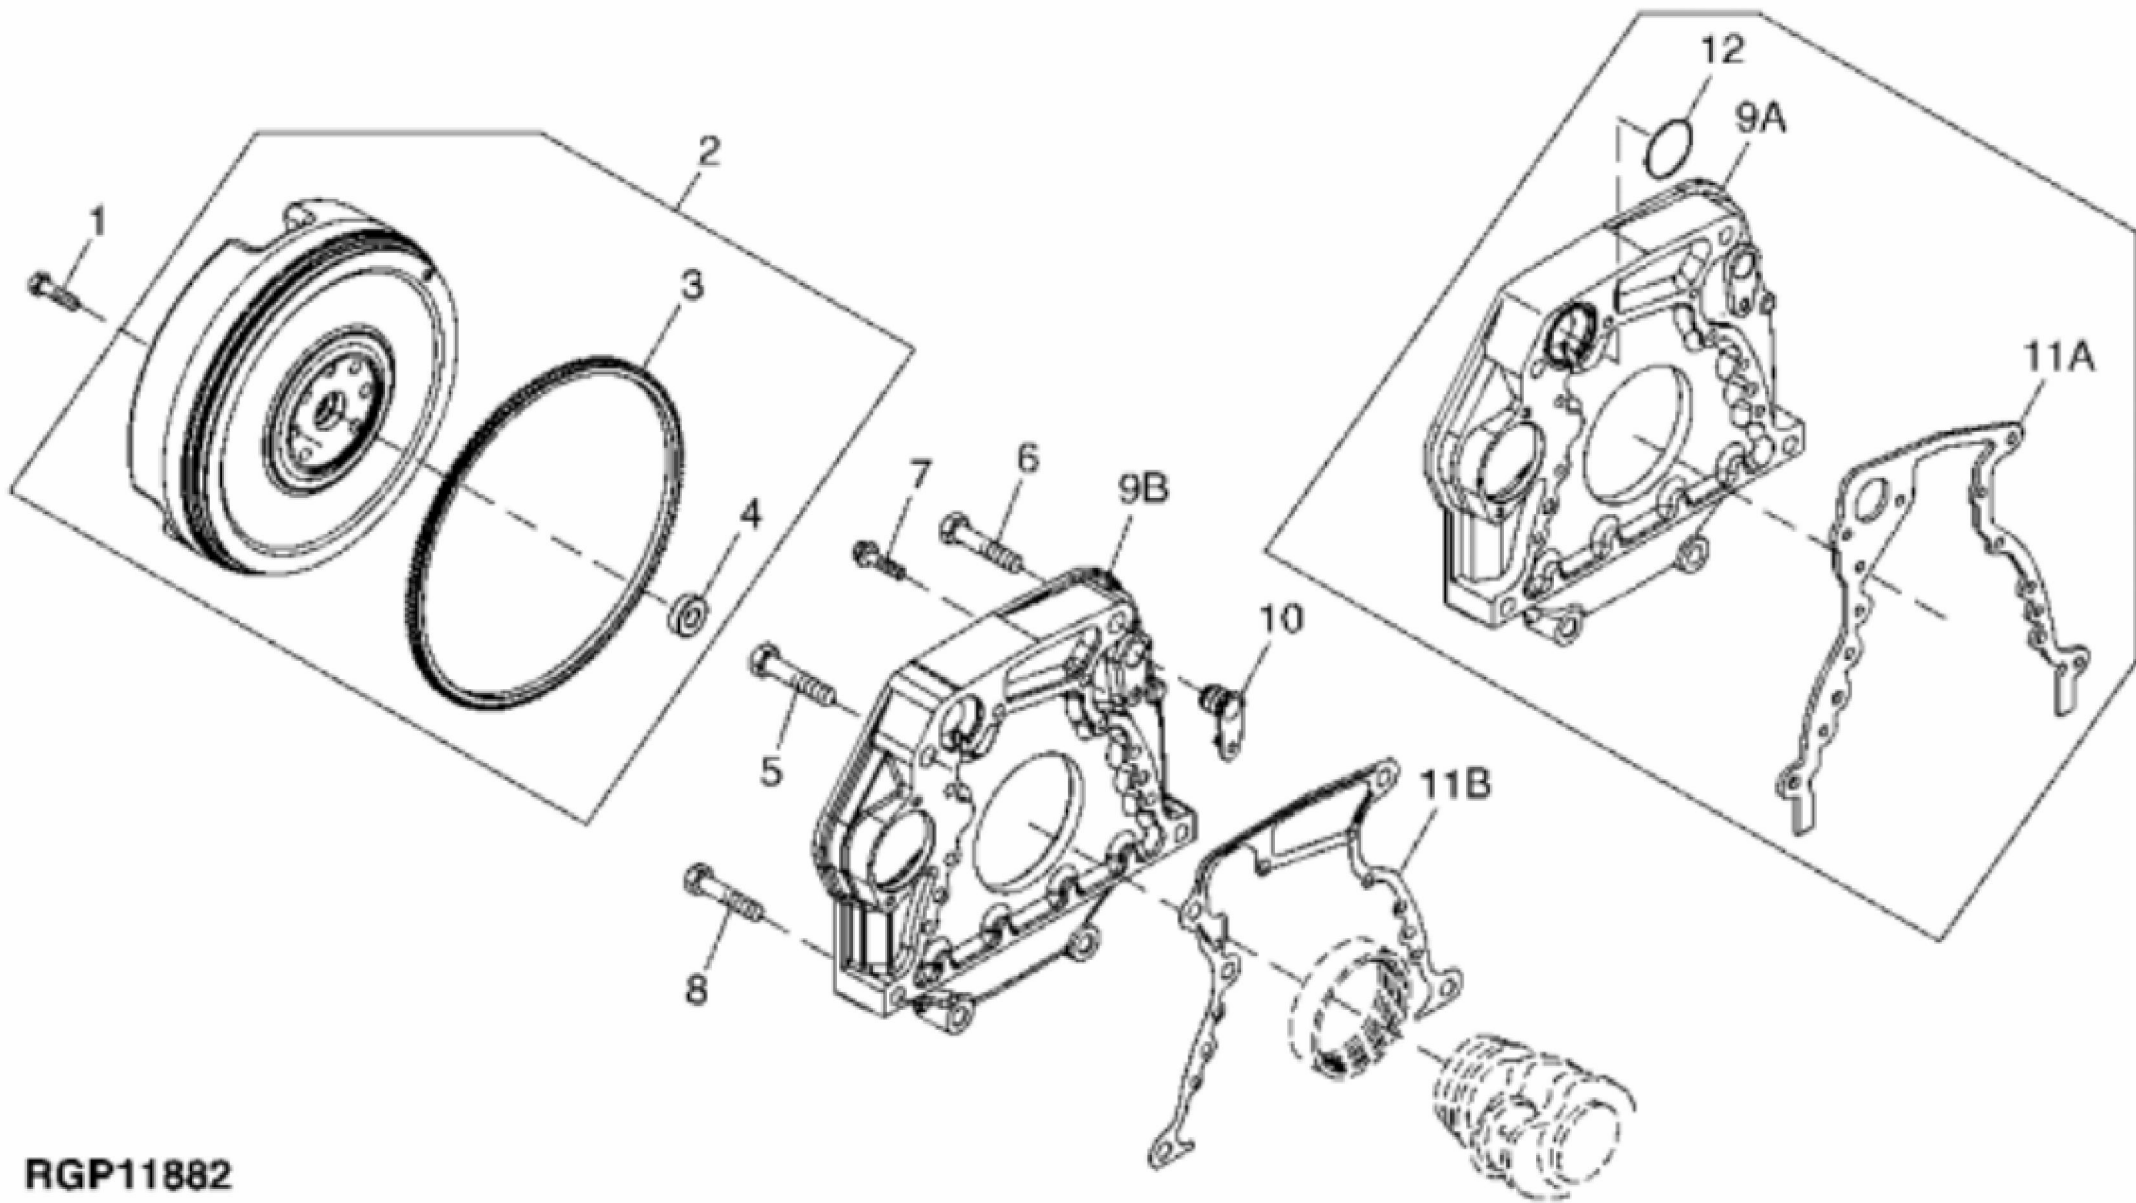

KEY	PART NO.	PART NAME	QTY	REMARKS	
1	R521401	MEDALLION	1	SUB FOR R116324	
2	H23125	PLUG	4		
3	R123574	NUT	4		
4	R123575	O-RING	4		
5	R524480	GASKET	1	SUB FOR R123542	
6	RE502969	VALVE COVER	1	MARKED R519779	
7	RE70401	VALVE COVER	1	MARKED R519777	
8	RE59801	PLUG	1	USE WITH RE70401	
9	U11017	O-RING	1	USE WITH RE70401	

KEY	PART NO.	PART NAME	QTY	REMARKS	
1	RE500005	FILLER CAP	1	ORDER RE535560	
1	RE535560	FILLER CAP	1		
2	R502902	PACKING	1	ID= 44 mm, SUB FOR R500001	
3	RE501377	FILLER NECK	1	SUB FOR R136483	
4	RE67239	SCREW	2	(Threads With Pre-Applied Sealant)	
5	R136495	GASKET	2		
6	RE67238	SCREW	2	(Threads With Pre-Applied Sealant)	
7	R116296	COVER	1		

RE59693PCDD01

KEY	PART NO.	PART NAME	QTY	REMARKS	
1	R121897	BOLT	4		
2	R500649	WASHER	1		
3	R133295	PULLEY	1		

RGP11882

Thank you so much for reading.
Please click the “Buy Now!”
button below to download the
complete manual.