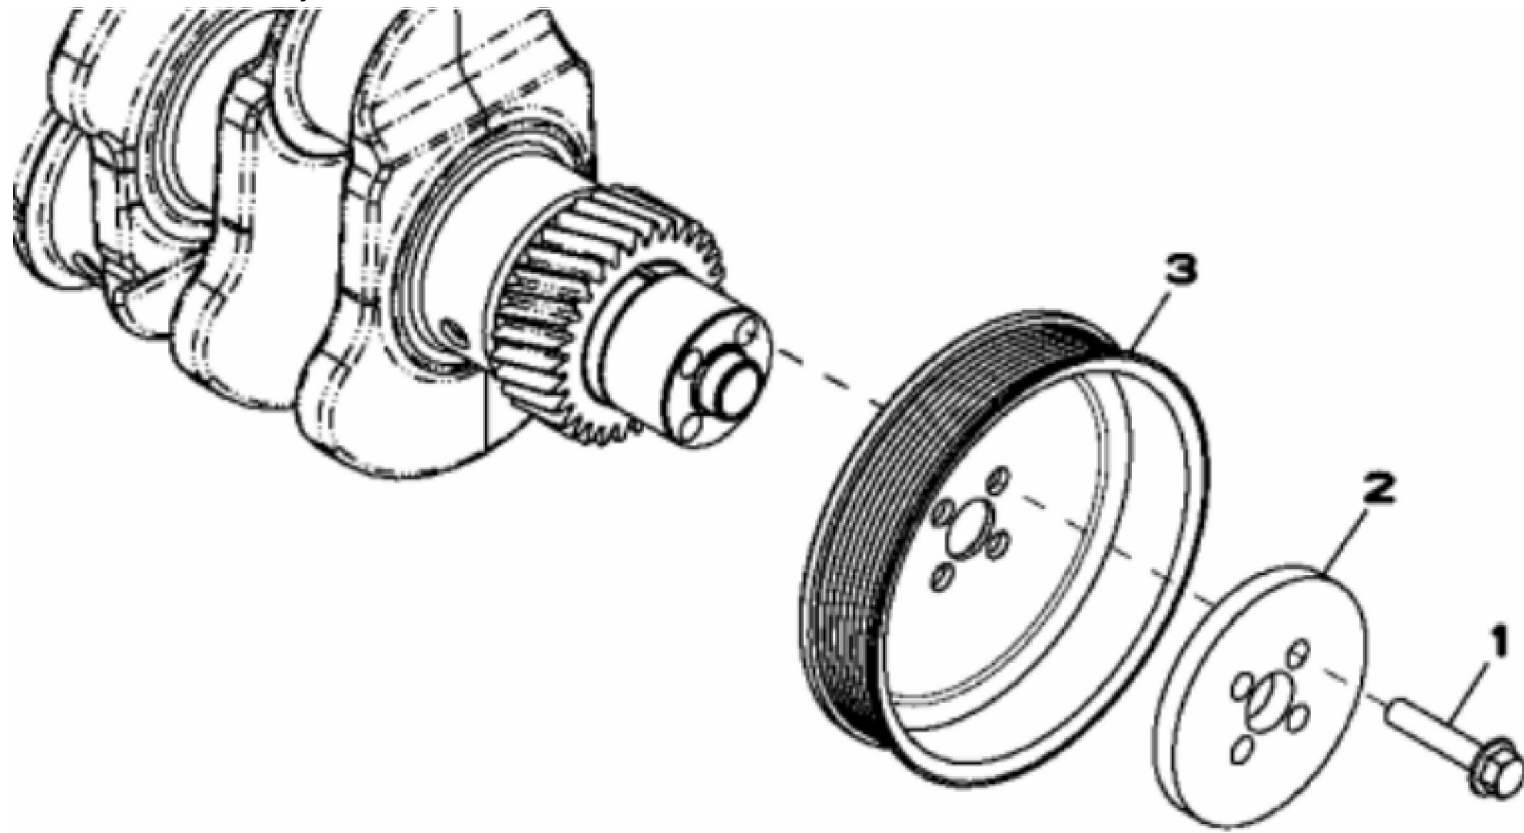

KEY	PART NO.	PART NAME	QTY	REMARKS	
1	R521401	MEDALLION	1	SUB FOR R116324	
2	H23125	PLUG	4		
3	R123574	NUT	4		
4	R123575	O-RING	4		
5	R524480	GASKET	1	SUB FOR R123542	
6	RE502969	VALVE COVER	1	MARKED R519779	
7	RE70401	VALVE COVER	1	MARKED R519777	
8	RE59801	PLUG	1	USE WITH RE70401	
9	U11017	O-RING	1	USE WITH RE70401	

KEY	PART NO.	PART NAME	QTY	REMARKS	
1	RE500005	FILLER CAP	1	ORDER RE535560	
1	RE535560	FILLER CAP	1		
2	R502902	PACKING	1	ID= 44 mm, SUB FOR R500001	
3	RE501377	FILLER NECK	1	SUB FOR R136483	
4	RE67239	SCREW	2	(Threads With Pre-Applied Sealant)	
5	R136495	GASKET	2		
6	RE67238	SCREW	2	(Threads With Pre-Applied Sealant)	
7	R116296	COVER	1		

RE59693PCDD01

KEY	PART NO.	PART NAME	QTY	REMARKS	
1	R121897	BOLT	4		
2	R500649	WASHER	1		
3	R133295	PULLEY	1		

RGP11882

Thank you so much for reading.
Please click the “Buy Now!”
button below to download the
complete manual.