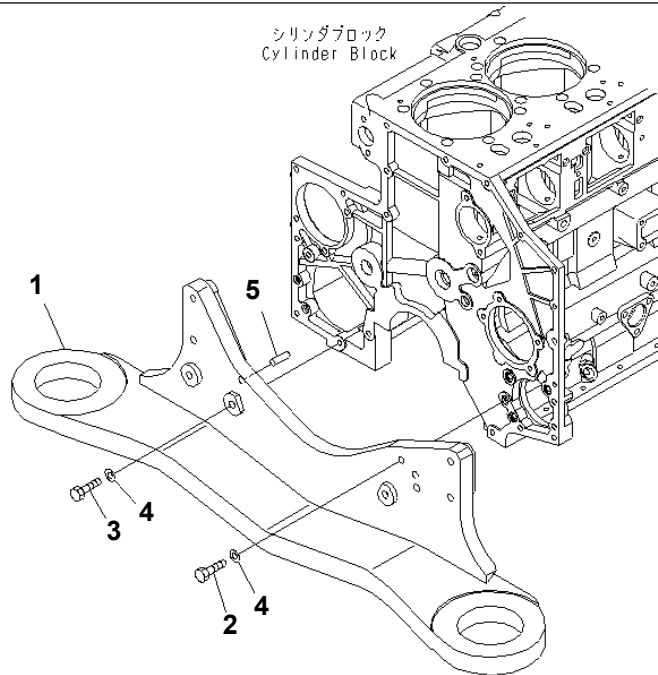

PC800LC-8 S/N 50001-UP (ecot3)
PC800LC-8 S/N 50001-UP (ecot3)

Item	Part Name
	SAA6D140E-5F-03 S/N 530001-UP
B0	ENGINE RELATED PARTS
C0	COOLING SYSTEM
D0	FUEL TANK AND RELATED PARTS
E0	ELECTRICAL SYSTEM
H0	HYDRAULIC SYSTEM
J0	MAIN/REVOLVING FRAME AND RELATED PARTS
K0	OPERATOR'S COMPARTMENT AND CONTROL SYSTEM
M0	GUARD
N0	SWING CIRCLE AND RELATED PARTS
P0	TRAVEL AND LOWER PIPING
R0	UNDER CARRIAGE
T0	WORK EQUIPMENT
U0	MARKS AND PLATES
V0	ACCESSORY
W0	MISCELLANEOUS
Y0	SERVICE KIT AND COMPONENT PARTS

**PC800LC-8 S/N 50001-UP (ecot3)
ENGINE RELATED PARTS**

Item	Part Name	Qty
10	BRACKET	1
20	BLOCK(#55011-)	1
30	ENGINE MOUNTING	1
40	ENGINE MOUNTING (OIL FILTER PIPING) (HOSE)(#50001-55000)	1
50	ENGINE MOUNTING (OIL FILTER PIPING) (HOSE)(#55001-55010)	1
60	ENGINE MOUNTING (OIL FILTER PIPING) (HOSE)(#55011-)	1
70	ENGINE MOUNTING (OIL FILTER PIPING) (OIL FILTER)(#50001-55000)	1
80	ENGINE MOUNTING (OIL FILTER PIPING) (OIL FILTER)(#55001-)	1
90	ENGINE MOUNTING (AIR CLEANER SENSOR)(#50001-55000)	1
100	ENGINE MOUNTING (AIR CLEANER SENSOR)(#55001-55045)	1
110	ENGINE MOUNTING (AIR CLEANER SENSOR)(#55046-55065)	1
120	ENGINE MOUNTING (AIR CLEANER SENSOR)(#55066-)	1
130	EXHAUST PIPE	1
140	EXHAUST PIPE (EU SPEC.)(#55001-)	1
150	POWER TAKE OFF (COUPLING ASS'Y)	1
160	POWER TAKE OFF (OIL CHECK GAUGE)	1
170	POWER TAKE OFF (LUBRICATION PIPING)	1
180	POWER TAKE OFF (LUBRICATION PIPING) (FOR COUNTERWEIGHT REMOVER)	1

PC800LC-8 S/N 5001-UP (ecot3)
00041284

00041284

Ref. B0000-01A0

Page 030010

PC800LC-8 S/N 5001-UP (ecot3)
BRACKET

Item	Part No.	Part Name	Qty	Serial No.
1	209-01-41110	BRACKET	1	50001-
2	01011-81240	BOLT	6	50001-
3	01011-81245	BOLT	3	50001-
4	01643-31232	WASHER	9	50001-
5	04020-01434	PIN	2	50001-

PC800LC-8 S/N 50001-UP (ecot3)
00089817

Ref. B0000-02A0

00089817-V

Page 030020

PC800LC-8 S/N 50001-UP (ecot3)
BLOCK(#55011-)

Item	Part No.	Part Name	Qty	Serial No.
1	209-01-41211	BLOCK	1	55011-
2	07000-73038	O-RING	2	55011-
3	01010-81065	BOLT	4	55011-
4	01643-31032	WASHER	4	55011-