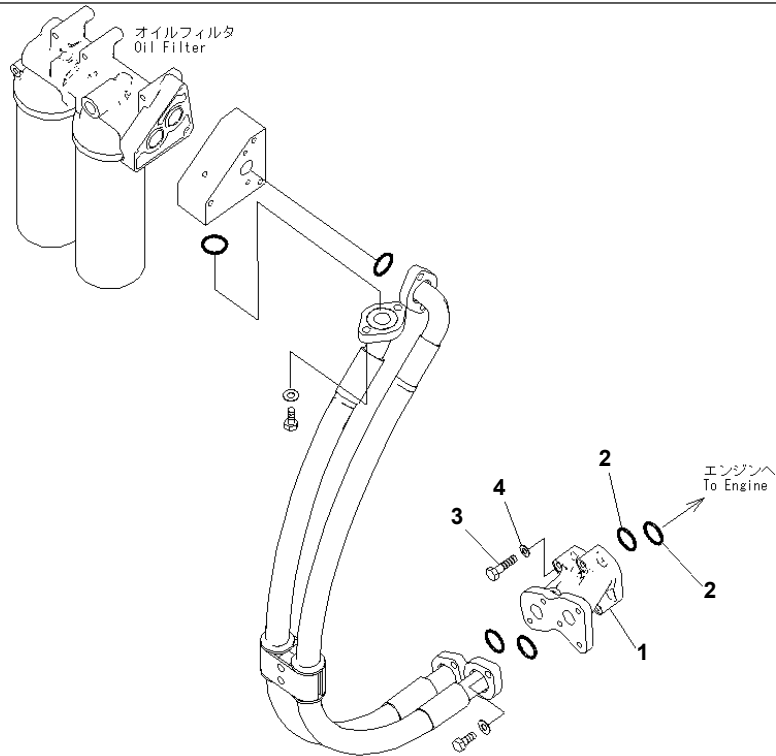

**PC800LC-8 S/N 50001-UP (ecot3)
ENGINE RELATED PARTS**

Item	Part Name	Qty
10	BRACKET	1
20	BLOCK(#55011-)	1
30	ENGINE MOUNTING	1
40	ENGINE MOUNTING (OIL FILTER PIPING) (HOSE)(#50001-55000)	1
50	ENGINE MOUNTING (OIL FILTER PIPING) (HOSE)(#55001-55010)	1
60	ENGINE MOUNTING (OIL FILTER PIPING) (HOSE)(#55011-)	1
70	ENGINE MOUNTING (OIL FILTER PIPING) (OIL FILTER)(#50001-55000)	1
80	ENGINE MOUNTING (OIL FILTER PIPING) (OIL FILTER)(#55001-)	1
90	ENGINE MOUNTING (AIR CLEANER SENSOR)(#50001-55000)	1
100	ENGINE MOUNTING (AIR CLEANER SENSOR)(#55001-55045)	1
110	ENGINE MOUNTING (AIR CLEANER SENSOR)(#55046-55065)	1
120	ENGINE MOUNTING (AIR CLEANER SENSOR)(#55066-)	1
130	EXHAUST PIPE	1
140	EXHAUST PIPE (EU SPEC.)(#55001-)	1
150	POWER TAKE OFF (COUPLING ASS'Y)	1
160	POWER TAKE OFF (OIL CHECK GAUGE)	1
170	POWER TAKE OFF (LUBRICATION PIPING)	1
180	POWER TAKE OFF (LUBRICATION PIPING) (FOR COUNTERWEIGHT REMOVER)	1

PC800LC-8 S/N 5001-UP (ecot3)
00041284

00041284

Ref. B0000-01A0

Page 030010

PC800LC-8 S/N 5001-UP (ecot3)
BRACKET

Item	Part No.	Part Name	Qty	Serial No.
1	209-01-41110	BRACKET	1	50001-
2	01011-81240	BOLT	6	50001-
3	01011-81245	BOLT	3	50001-
4	01643-31232	WASHER	9	50001-
5	04020-01434	PIN	2	50001-

PC800LC-8 S/N 50001-UP (ecot3)
00089817

Ref. B0000-02A0

00089817-V

Page 030020

PC800LC-8 S/N 50001-UP (ecot3)
BLOCK(#55011-)

Item	Part No.	Part Name	Qty	Serial No.
1	209-01-41211	BLOCK	1	55011-
2	07000-73038	O-RING	2	55011-
3	01010-81065	BOLT	4	55011-
4	01643-31032	WASHER	4	55011-