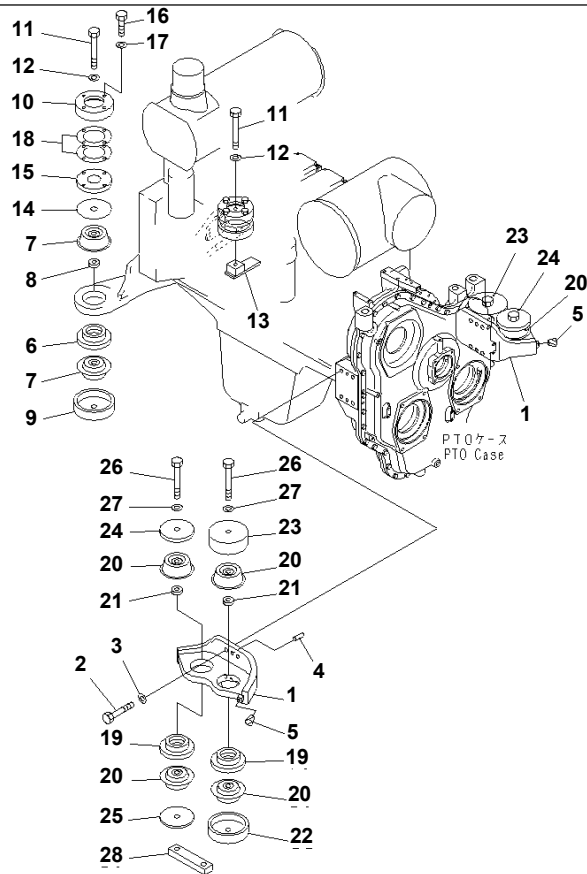

PC800LC-8 S/N 50001-UP (ecot3)
00041649

00041649

Ref. B0100-01A0

Page 030030

PC800LC-8 S/N 50001-UP (ecot3)
ENGINE MOUNTING

Item	Part No.	Part Name	Qty	Serial No.
1	21N-01-11170	BRACKET	2	50001-
2	01010-82060	BOLT	8	50001-
3	01643-32060	WASHER	8	50001-
4	04020-01842	PIN	4	50001-
5	07049-01215	PLUG	2	50001-
6	21T-01-11210	COLLAR	2	50001-
7	21N-01-11120	CUSHION	4	50001-
8	21T-01-11220	COLLAR	2	50001-
9	209-01-51133	STOPPER	2	50001-
10	209-01-51190	STOPPER	2	50001-
11	208-01-11181	BOLT	2	50001-
12	01643-32460	WASHER	2	50001-
13	209-01-77140	PLATE	1	50001-
14	209-01-51210	SPACER	2	50001-
15	209-01-51220	PLATE	2	50001-
16	01010-81235	BOLT	8	50001-
17	01643-31232	WASHER	8	50001-
18	209-01-00020	SHIM ASS'Y	2	50001-
	☆	・ SHIM, 1.0MM	5	50001-
	☆	・ SHIM, 0.5MM	1	50001-
19	21T-01-11210	COLLAR	4	50001-
20	21T-01-11150	CUSHION	8	50001-
21	21T-01-11220	COLLAR	4	50001-
22	209-01-51133	STOPPER	2	50001-
23	209-01-51142	STOPPER	2	50001-
24	21T-01-11180	WASHER	2	50001-
25	21T-01-11190	WASHER	2	50001-
26	208-01-11181	BOLT	4	50001-
27	01643-32460	WASHER	4	50001-