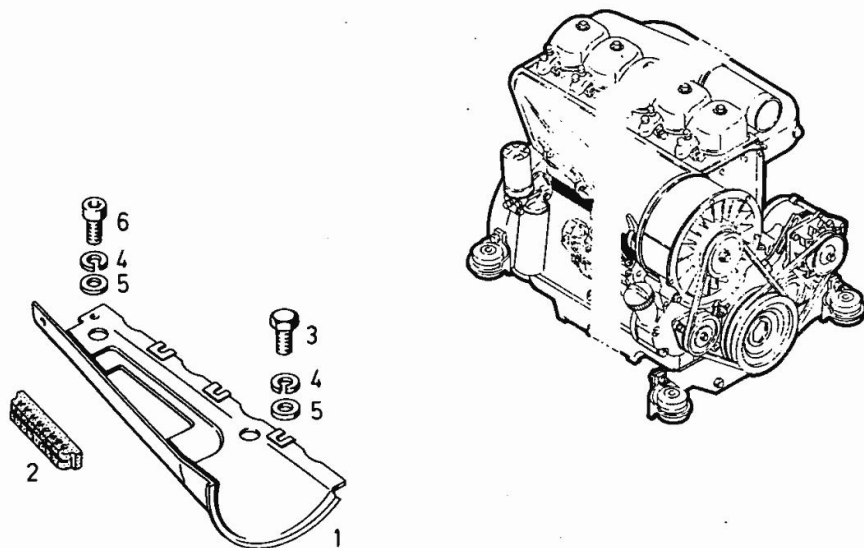

Section: ENGINE

AIR DUCTING LOWER PART

| Fig. | P/n | QTY | Name |
|------|-----|-----|------|
|------|-----|-----|------|

Notes:

[2004 INTRAC]

| | | | |
|---|----------|---|----------------------|
| 1 | 02101745 | 1 | air duct |
| 2 | 02101802 | 1 | rubber |
| 3 | 01112299 | 1 | screw m 8 x 12, d933 |
| 4 | 01102799 | 2 | washer 8, d128 |
| 5 | 01107101 | 2 | washer 8.4 |
| 6 | 01110548 | 1 | screw m 8x12 d912 |

Section: ENGINE

LUFTFÜHRUNGS-OBERTEIL

| Fig. | P/n | QTY | Name |
|------|-----|-----|------|
|------|-----|-----|------|

Notes:

[2004 INTRAC]

| | | | |
|---|----------|---|------------|
| 1 | 02101739 | 1 | connection |
| 2 | 01212482 | 1 | plug |
| 3 | 01212483 | 1 | stop |