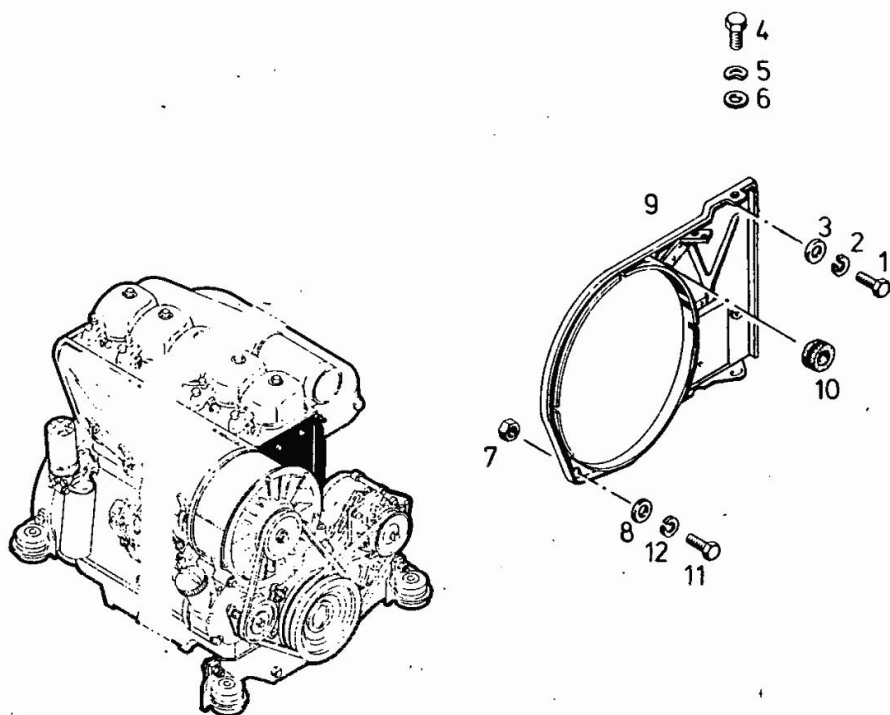

Section: ENGINE

LUFTFÜHRUNGS-OBERTEIL

| Fig. | P/n | QTY | Name |
|------|-----|-----|------|
|------|-----|-----|------|

Notes:

[2004 INTRAC]

| | | | |
|---|----------|---|------------|
| 1 | 02101739 | 1 | connection |
| 2 | 01212482 | 1 | plug |
| 3 | 01212483 | 1 | stop |

Section: ENGINE

COOLING AIR BAFFLE

| Fig. | P/n | QTY | Name |
|------|-----|-----|------|
|------|-----|-----|------|

Notes:

[2004 INTRAC]

| | | | |
|---|----------|---|-----------------------------|
| 1 | 01112232 | 4 | screw m 6 p.1 x 10 |
| 2 | 01102797 | 4 | washer 6, d128 |
| 3 | 01215850 | 4 | washer |
| 4 | 01112307 | 3 | screw m 8 p.1.25 x 15, d933 |
| 5 | 01107101 | 3 | washer 8.4 |
| 6 | 01102799 | 3 | washer 8, d128 |
| 7 | 02231907 | 1 | division |

Section: ENGINE
STANDBLECH (VORNE)

| Fig. | P/n | QTY | Name |
|------|-----|-----|------|
|------|-----|-----|------|

Notes:
 [2004 INTRAC]

| | | | |
|----|----------|---|----------------------|
| 1 | 01112240 | 1 | screw m 6 x 12 |
| 2 | 01102797 | 1 | washer 6, d128 |
| 3 | 01215850 | 1 | washer |
| 4 | 01112299 | 1 | screw m 8 x 12, d933 |
| 5 | 01107283 | 1 | washer 8.2 |
| 6 | 01107101 | 1 | washer 8.4 |
| 7 | 01112813 | 1 | nut m 6 |
| 8 | 01107095 | 1 | washer 6.4 |
| 9 | 02101698 | 1 | plate |
| 10 | 01167425 | 1 | rubber bushing |
| 11 | 01112240 | 1 | screw m 6 x 12 |
| 12 | 01102797 | 1 | washer 6, d128 |

Section: ENGINE
COVER PLATE

| Fig. | P/n | QTY | Name |
|------|-----|-----|------|
|------|-----|-----|------|

Notes:
 [2004 INTRAC]

| | | | |
|---|----------|---|-----------------|
| 1 | 02232810 | 1 | plate RIGHTS |
| 2 | 02232816 | 1 | gasket |
| 3 | 02232811 | 1 | plate LEFT |
| 4 | 02232816 | 1 | gasket |
| 5 | 01215850 | 4 | washer |
| 6 | 01112240 | 4 | screw m 6 x 12 |
| 7 | 01171586 | 4 | oil seal |