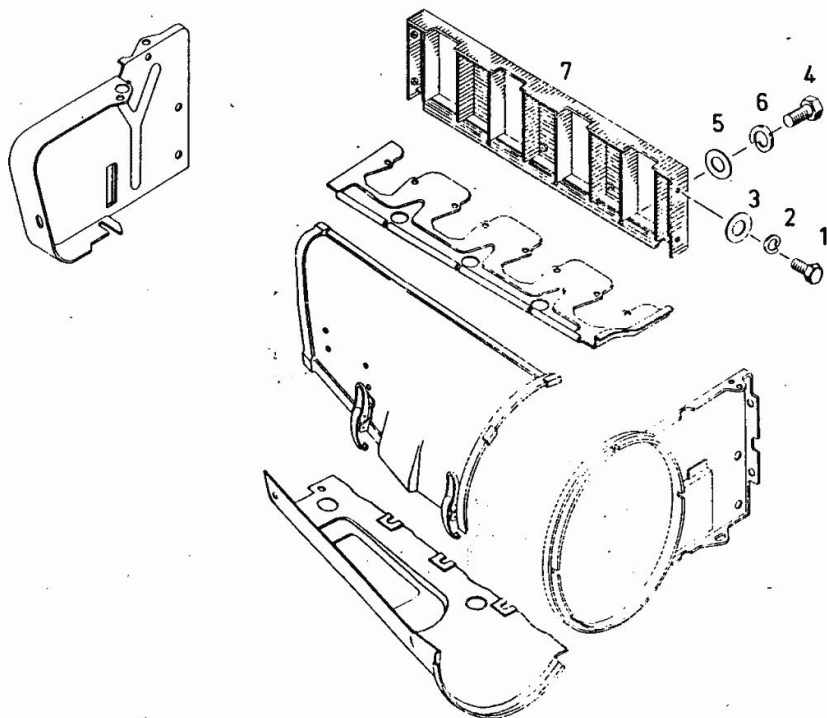

Section: ENGINE

COOLING AIR BAFFLE

| Fig. | P/n | QTY | Name |
|------|-----|-----|------|
|------|-----|-----|------|

Notes:

[2004 INTRAC]

| | | | |
|---|----------|---|-----------------------------|
| 1 | 01112232 | 4 | screw m 6 p.1 x 10 |
| 2 | 01102797 | 4 | washer 6, d128 |
| 3 | 01215850 | 4 | washer |
| 4 | 01112307 | 3 | screw m 8 p.1.25 x 15, d933 |
| 5 | 01107101 | 3 | washer 8.4 |
| 6 | 01102799 | 3 | washer 8, d128 |
| 7 | 02231907 | 1 | division |