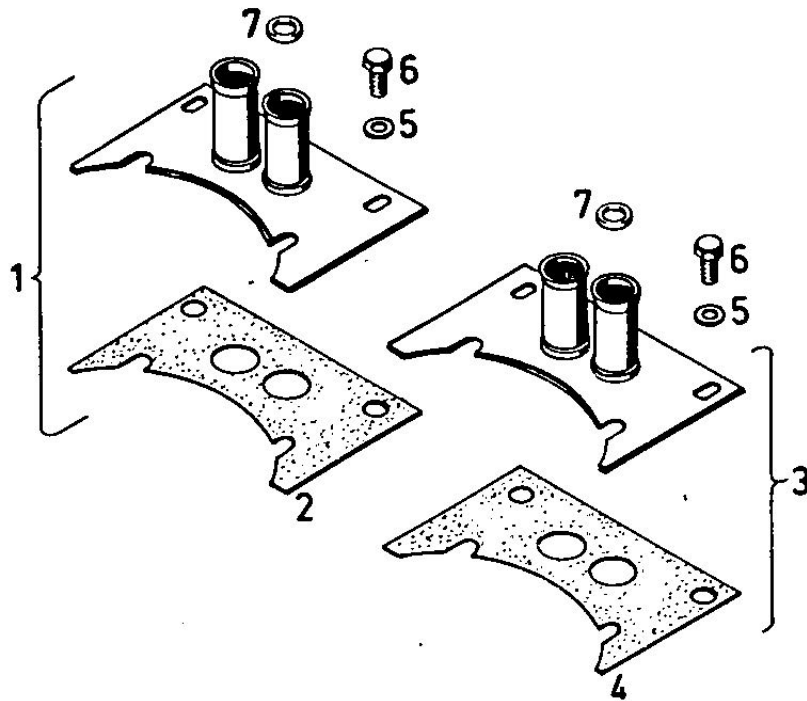

Section: ENGINE

COOLING AIR BAFFLE

| Fig. | P/n | QTY | Name |
|------|-----|-----|------|
|------|-----|-----|------|

Notes:

[2004 INTRAC]

| | | | |
|---|----------|---|-----------------------------|
| 1 | 01112232 | 4 | screw m 6 p.1 x 10 |
| 2 | 01102797 | 4 | washer 6, d128 |
| 3 | 01215850 | 4 | washer |
| 4 | 01112307 | 3 | screw m 8 p.1.25 x 15, d933 |
| 5 | 01107101 | 3 | washer 8.4 |
| 6 | 01102799 | 3 | washer 8, d128 |
| 7 | 02231907 | 1 | division |

Section: ENGINE
STANDBLECH (VORNE)

| Fig. | P/n | QTY | Name |
|------|-----|-----|------|
|------|-----|-----|------|

Notes:
 [2004 INTRAC]

| | | | |
|----|----------|---|----------------------|
| 1 | 01112240 | 1 | screw m 6 x 12 |
| 2 | 01102797 | 1 | washer 6, d128 |
| 3 | 01215850 | 1 | washer |
| 4 | 01112299 | 1 | screw m 8 x 12, d933 |
| 5 | 01107283 | 1 | washer 8.2 |
| 6 | 01107101 | 1 | washer 8.4 |
| 7 | 01112813 | 1 | nut m 6 |
| 8 | 01107095 | 1 | washer 6.4 |
| 9 | 02101698 | 1 | plate |
| 10 | 01167425 | 1 | rubber bushing |
| 11 | 01112240 | 1 | screw m 6 x 12 |
| 12 | 01102797 | 1 | washer 6, d128 |

Section: ENGINE
COVER PLATE

| Fig. | P/n | QTY | Name |
|------|-----|-----|------|
|------|-----|-----|------|

Notes:
 [2004 INTRAC]

| | | | |
|---|----------|---|-----------------|
| 1 | 02232810 | 1 | plate RIGHTS |
| 2 | 02232816 | 1 | gasket |
| 3 | 02232811 | 1 | plate LEFT |
| 4 | 02232816 | 1 | gasket |
| 5 | 01215850 | 4 | washer |
| 6 | 01112240 | 4 | screw m 6 x 12 |
| 7 | 01171586 | 4 | oil seal |