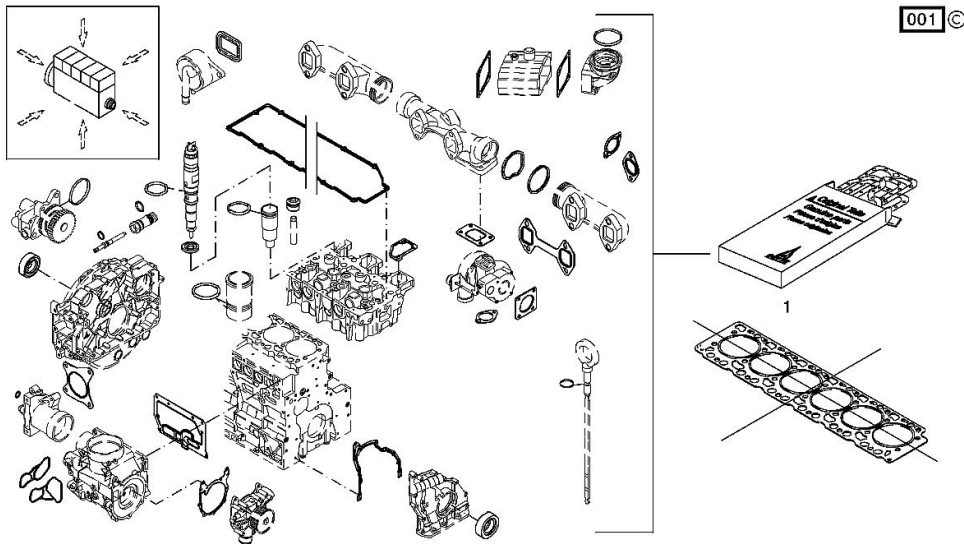

1	02931818	1	gasket set THE KIT DOES NOT CONTAIN ALL THE GASKETS: SEE SM 0199-99-9449
---	----------	---	--

Section: B0 - ENGINE

BLEEDING TUBE

Fig.	P/n	QTY	Name
------	-----	-----	------

Notes:
[5695 HTS COM 3 ->13900]