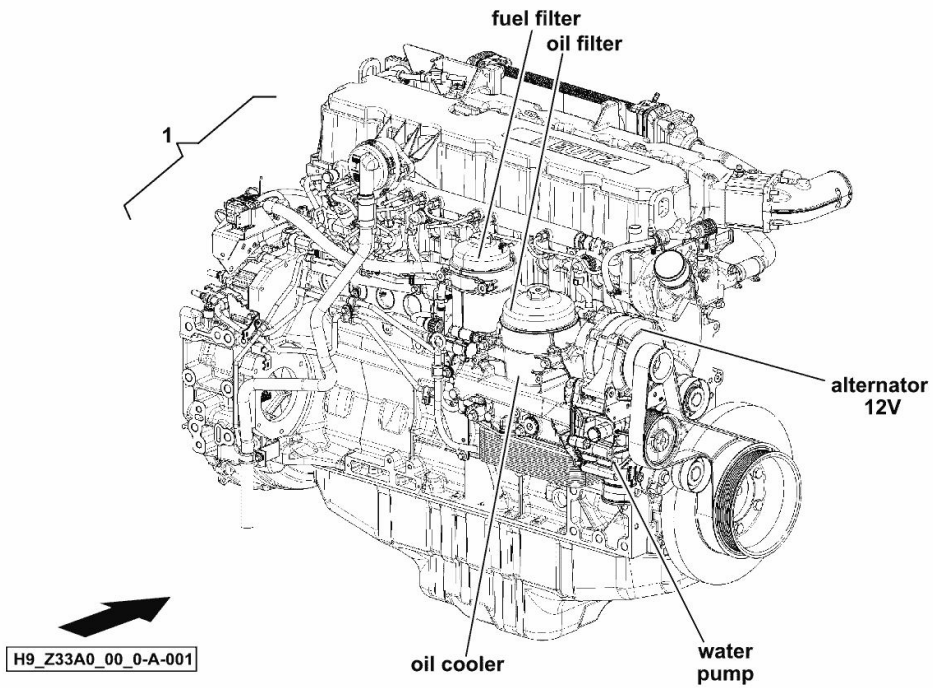

DEUTZ ENGINE 259 kW / 366 HP

Fig.	P/n	QTY	Name
------	-----	-----	------

Notes:

[5695 HTS COM 3 ->13900]

1	25007610	1	engine TCD 2013 L06-4V ON ORDERING PLEASE ENGINE NO. REQUIRED
---	----------	---	---

ACCESSORIES