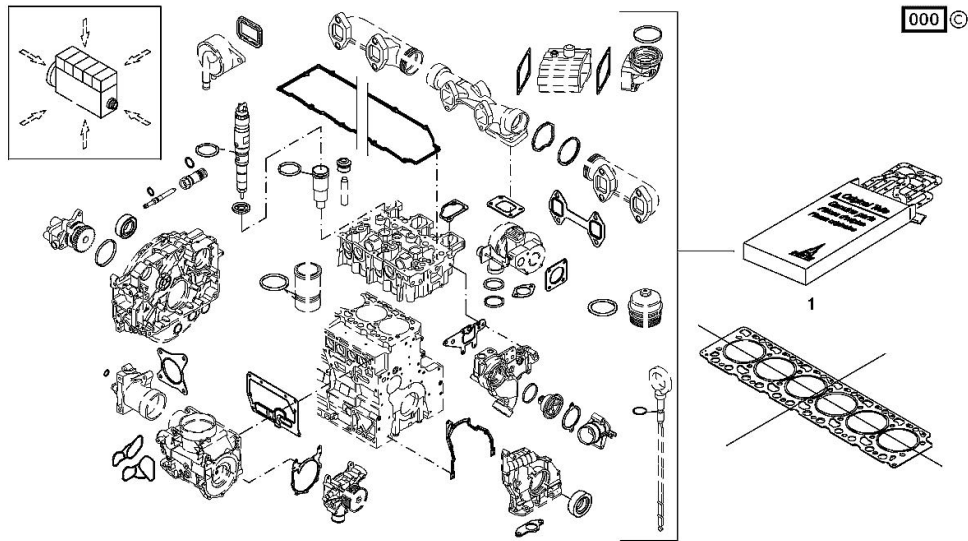

Section: B0 - ENGINE
SERIE GUARNIZIONI

Fig.	P/n	QTY	Name

Notes:
[5695 HTS COM 3 ->13900]

Engine serial number:
10601272 10601274 10615138 10615143 10615153 10620417 10620419 10620420 10620421 10620425 10620431
10630614

1	02937644	1	gasket set THE KIT DOES NOT CONTAIN ALL THE GASKETS: SEE SM 0199-99-9449