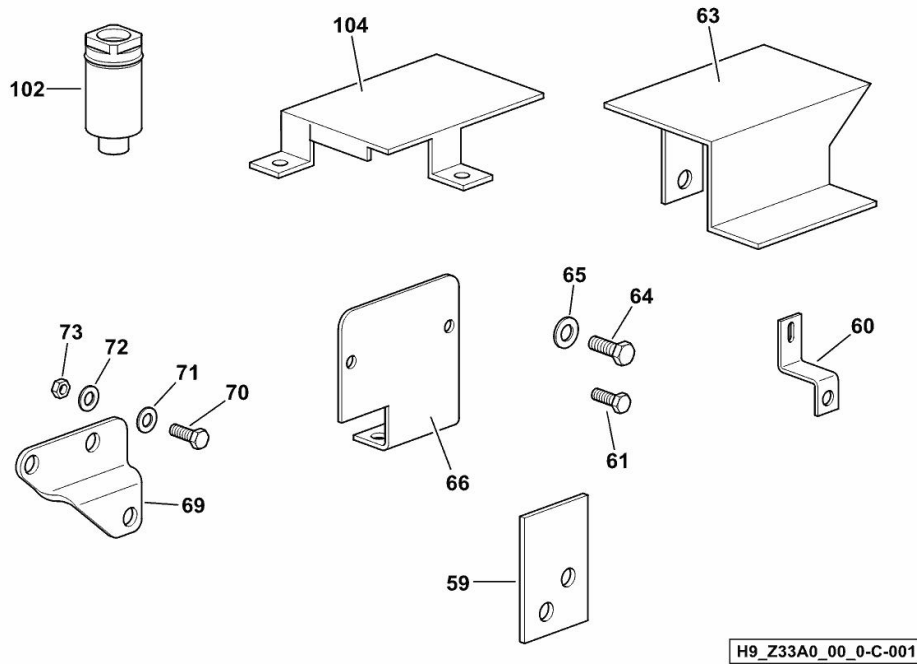

Fig.	P/n	QTY	Name
------	-----	-----	------

Notes:

[5695 HTS COM 3 ->13900]

59	16061552	4	plate
60	16062441	1	square
61	01112264	1	screw m 6 x 20, d933
63	16062706	1	guard
64	01112299	1	screw m 8 x 12, d933
65	01102799	1	washer 8, d128
66	16062978	1	guard
69	0.017.5544.0	1	bracket
70	2.0114.207.2	2	screw m 8 p.1.25 x 20
71	2.1474.009.2	1	spring washer 8
72	2.1310.004.2	2	flat washer 8.4x17
73	2.1120.005.2	1	nut m 8 p.1.25
102	16064238	1	vent
104	16064187	1	small guard