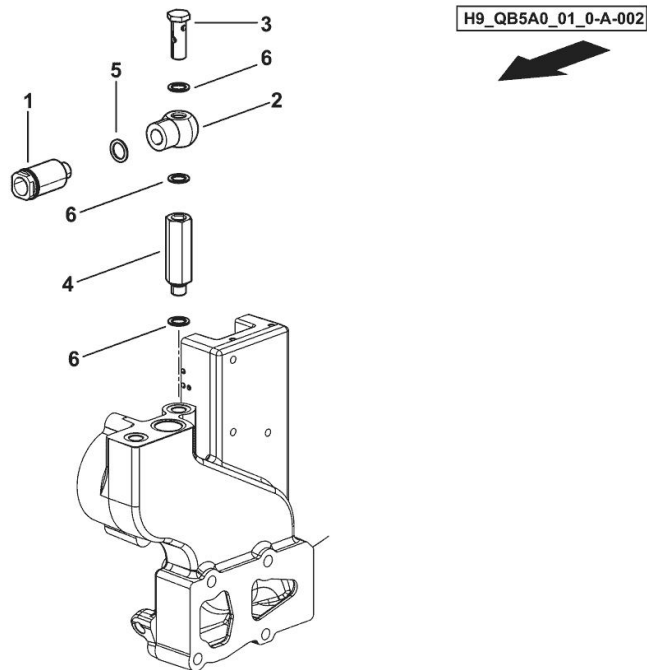

**PARTS SET - ENGINE MOUNTING**

Fig.	P/n	QTY	Name
------	-----	-----	------

**Notes:**

[6040 HTS -> 16001] 16462 <-

1	16064285	1	connection
2	2.3249.694.2	1	pipe fitting
3	2.3249.695.2	1	pipe union m14x1.5
4	2.1549.785.2	1	spacer
5	2.1560.012.0	1	gasket 16.2 x 22
6	2.1560.010.0	3	gasket 14.2 x 20

**PARTS SET - ENGINE MOUNTING**

Fig.	P/n	QTY	Name
------	-----	-----	------

**Notes:**

[6040 HTS -&gt; 16001] -&gt; 16413

1	16064285	1	connection
2	2.3249.694.2	1	pipe fitting
3	2.3249.799.2	1	pipe union m14x1.5
4	2.3249.800.2	1	pipe union m14x1.5
5	2.1560.012.0	1	gasket 16.2 x 22
6	2.1560.010.0	3	gasket 14.2 x 20