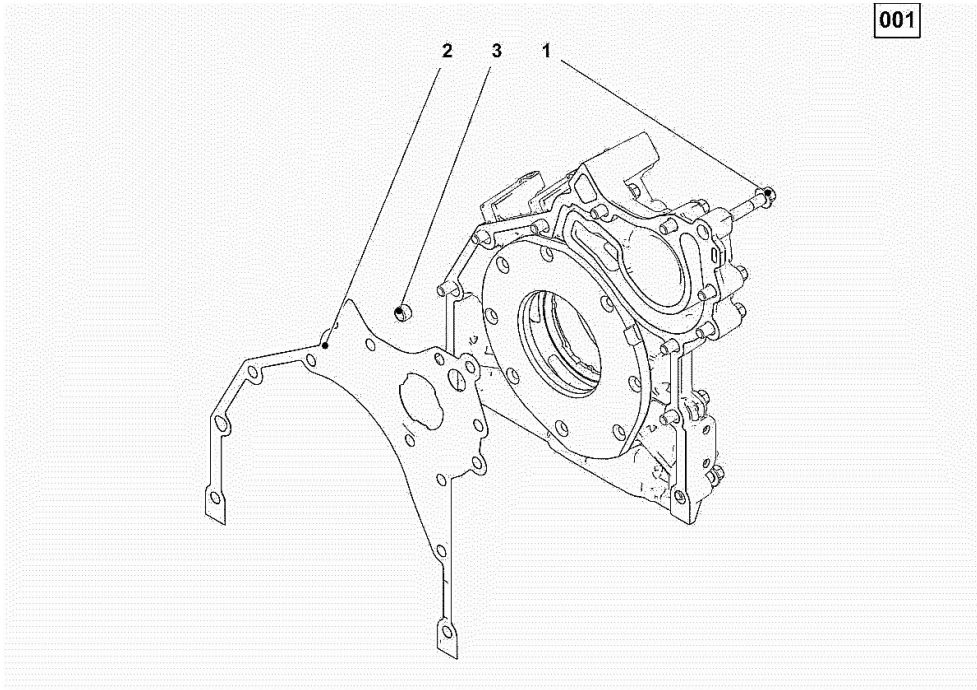

11292623 11301797 11323322 11327507 11337434 11337435 11337436 11337437 11337883 11337884 11337885
11337886 11344882 11383703 11383704 11383705 11383706 11383707 11383708 11390695 11390696 11391654
11391655 11391656 11391657 11391658 11391659 11391660 11391661 11391662 11391663 11391664 11391665
11401915 11401916 11401917 11401918 11401919 11401920 11401921 11401922 11411245 11411246 11427260
11433085 11433086 11433087 11433088 11433089 11433090 11433091 11433092 11433093 11438423 11438424
11439607 11439608 11439609 11440681 11440682 11440683 11440684 11440685 11440686 11440687 11440688
11440689 11440690 11440691 11440692 11440693 11440694 11440695 11440696 11440697 11440698 11440699
11440700 11440701 11440702 11440703 11440704 11440705 11449326 11449327 11449328 11449329 11449330
11449331 11498960 11498961 11498962 11498963 11498964 11498965 11498966 11498967 11498968 11498969
11498970 11498971 11498972 11498973 11498974 11498975 11498976 11498977 11498978 11498979 11498980
11498981 11498982 11498983 11498984 11498985 11498986 11498987 11498988 11498989 11498990 11498991
11498992 11498993 11498994 11498995 11498996 11498997 11498998 11498999 11499000 11499001 11499002
11499003 11499004 11499005 11499006 11499007 11499008 11499009 11513072 11513073 11513074 11513075
11513076 11513077 11513078 11513079 11513080 11513081 11513082 11513083 11513084 11513085 11513086
11513087 11513088 11513089 11513090 11513091 11513092 11513093 11513094 11513095 11513096 11513097
11513098 11513099 11513100 11513101 11513102 11513103 11513104 11513105 11513106 11513107 11513108
11513109 11513110 11513111 11513112 11513113 11513114 11513115 11513116 11513117 11513118 11513119
11513120 11513121 11516689 11516690 11516691 11516692 11518696 11518697 11518698 11518699 11518700
11518701 11518702 11518703 11518704 11518705 11518706 11518707 11518708 11518709 11518710 11518711
11518712 11518713 11518714 11518715 11518716 11518717 11518718 11518719 11518720 11521781 11521782
11521783 11521784 11521785 11521786 11521787 11521788 11521789 11521790 11521791 11521792 11521793
11521794 11521795 11521796 11521797 11521798 11521799 11521800 11521801 11521802 11521803 11521804
11521805 11521806 11521807 11521808 11521809 11521810 11521811 11521812 11521813 11521814 11521815
11521816 11521817 11521818 11521819 11521820 11521821 11521822 11521823 11521824 11521825 11521826
11521827 11521828 11521829 11521830 11539039 11539040 11539041 11539042 11539043 11539044 11539045
11539046 11539047 11539048 11539049 11539050 11539051 11539052 11539053 11539054 11539055 11539056
11539057 11539058 11539059 11539060 11539061 11539062 11539063 11539064 11539065 11539066 11539067
11539068 11539069 11539070 11539071 11539072 11539073 11539074 11539075 11539076 11539077 11539078
11539079 11539080 11539081 11539082 11539083 11539084 11539085 11539086 11539087 11539088

1	01143362	12	screw 5 Nm, 30 Nm. consult workshop manual EN 1662 -F-M8X35-10.9-A4C
2	04504325	1	gasket
3	01181406	1	bushing H 2341 -B11X8-FE/ZN12C*