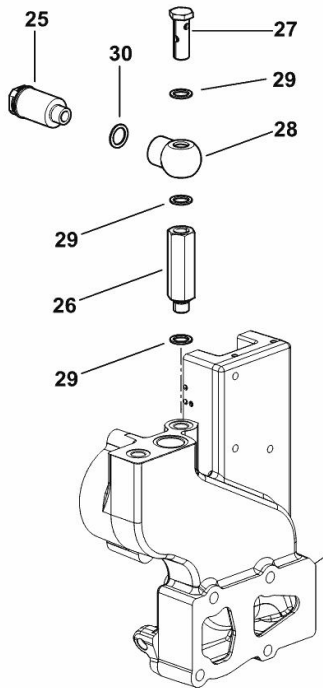

**ENGINE TCD 6.1 L6 T4I**

Fig.	P/n	QTY	Name
------	-----	-----	------

**Notes:**

[6040 HTS -> 16001]

1	25009713	1	engine TCD 6.1 L6 T4I ON ORDERING PLEASE ENGINE NO. REQUIRED
---	----------	---	--

**PARTS SET - ENGINE MOUNTING**

**PARTS SET - ENGINE MOUNTING**

Fig.	P/n	QTY	Name
------	-----	-----	------

**Notes:**

[6040 HTS -> 16001] 16462 <-

1	16064285	1	connection
2	2.3249.694.2	1	pipe fitting
3	2.3249.695.2	1	pipe union m14x1.5
4	2.1549.785.2	1	spacer
5	2.1560.012.0	1	gasket 16.2 x 22
6	2.1560.010.0	3	gasket 14.2 x 20

**PARTS SET - ENGINE MOUNTING**

Fig.	P/n	QTY	Name
------	-----	-----	------

**Notes:**

[6040 HTS -&gt; 16001] -&gt; 16413

1	16064285	1	connection
2	2.3249.694.2	1	pipe fitting
3	2.3249.799.2	1	pipe union m14x1.5
4	2.3249.800.2	1	pipe union m14x1.5
5	2.1560.012.0	1	gasket 16.2 x 22
6	2.1560.010.0	3	gasket 14.2 x 20

**PARTS SET - ENGINE MOUNTING**

Fig.	P/n	QTY	Name
25	16064285	1	connection
26	2.3249.800.2	1	pipe union m14x1.5
27	2.3249.799.2	1	pipe union m14x1.5
28	2.3249.694.2	1	pipe fitting
29	2.1560.010.0	3	gasket 14.2 x 20
30	2.1560.012.0	1	gasket 16.2 x 22