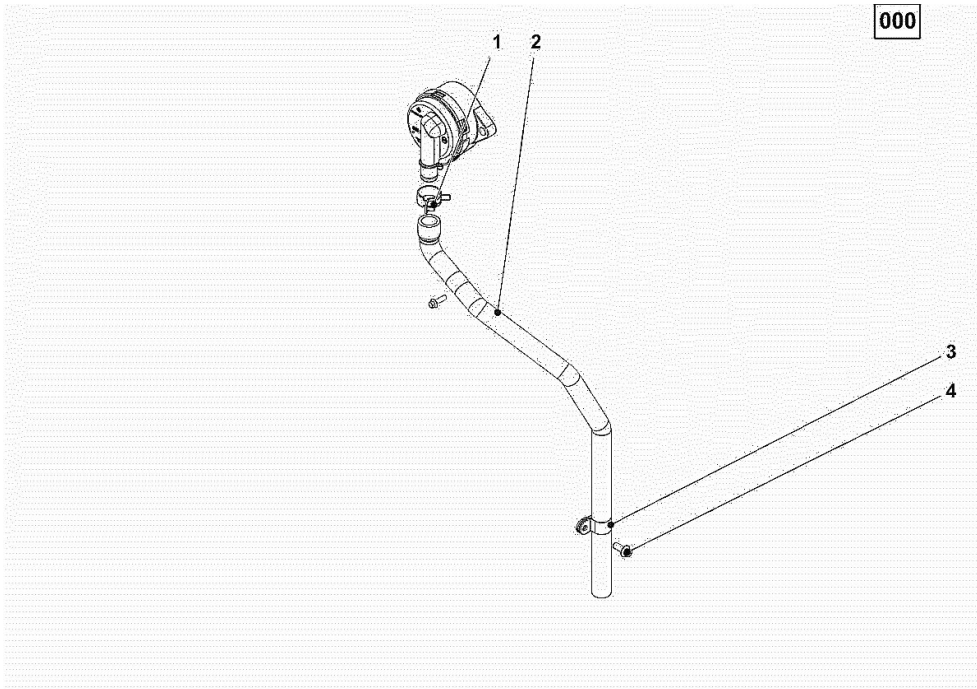

11292623 11301797 11323322 11327507 11337434 11337435 11337436 11337437 11337883 11337884 11337885
11337886 11344882 11383703 11383704 11383705 11383706 11383707 11383708 11390695 11390696 11391654
11391655 11391656 11391657 11391658 11391659 11391660 11391661 11391662 11391663 11391664 11391665
11401915 11401916 11401917 11401918 11401919 11401920 11401921 11401922 11411245 11411246 11427260
11433085 11433086 11433087 11433088 11433089 11433090 11433091 11433092 11433093 11438423 11438424
11439607 11439608 11439609 11440681 11440682 11440683 11440684 11440685 11440686 11440687 11440688
11440689 11440690 11440691 11440692 11440693 11440694 11440695 11440696 11440697 11440698 11440699
11440700 11440701 11440702 11440703 11440704 11440705 11449326 11449327 11449328 11449329 11449330
11449331 11498960 11498961 11498962 11498963 11498964 11498965 11498966 11498967 11498968 11498969
11498970 11498971 11498972 11498973 11498974 11498975 11498976 11498977 11498978 11498979 11498980
11498981 11498982 11498983 11498984 11498985 11498986 11498987 11498988 11498989 11498990 11498991
11498992 11498993 11498994 11498995 11498996 11498997 11498998 11498999 11499000 11499001 11499002
11499003 11499004 11499005 11499006 11499007 11499008 11499009 11513072 11513073 11513074 11513075
11513076 11513077 11513078 11513079 11513080 11513081 11513082 11513083 11513084 11513085 11513086
11513087 11513088 11513089 11513090 11513091 11513092 11513093 11513094 11513095 11513096 11513097
11513098 11513099 11513100 11513101 11513102 11513103 11513104 11513105 11513106 11513107 11513108
11513109 11513110 11513111 11513112 11513113 11513114 11513115 11513116 11513117 11513118 11513119
11513120 11513121 11516689 11516690 11516691 11516692 11518696 11518697 11518698 11518699 11518700
11518701 11518702 11518703 11518704 11518705 11518706 11518707 11518708 11518709 11518710 11518711
11518712 11518713 11518714 11518715 11518716 11518717 11518718 11518719 11518720 11521781 11521782
11521783 11521784 11521785 11521786 11521787 11521788 11521789 11521790 11521791 11521792 11521793
11521794 11521795 11521796 11521797 11521798 11521799 11521800 11521801 11521802 11521803 11521804
11521805 11521806 11521807 11521808 11521809 11521810 11521811 11521812 11521813 11521814 11521815
11521816 11521817 11521818 11521819 11521820 11521821 11521822 11521823 11521824 11521825 11521826
11521827 11521828 11521829 11521830 11539039 11539040 11539041 11539042 11539043 11539044 11539045
11539046 11539047 11539048 11539049 11539050 11539051 11539052 11539053 11539054 11539055 11539056
11539057 11539058 11539059 11539060 11539061 11539062 11539063 11539064 11539065 11539066 11539067
11539068 11539069 11539070 11539071 11539072 11539073 11539074 11539075 11539076 11539077 11539078
11539079 11539080 11539081 11539082 11539083 11539084 11539085 11539086 11539087 11539088

1	01178750	1	clamp DIN 3021 -A-29X15
2	04504657	1	tube
3	01173523	2	fascia DIN 3016 -1-A1-25X20-W1-2
4	01181433	1	screw 20 Nm EN 1662 -F-M8X20-LG2,5-10.9-ZNAL-A