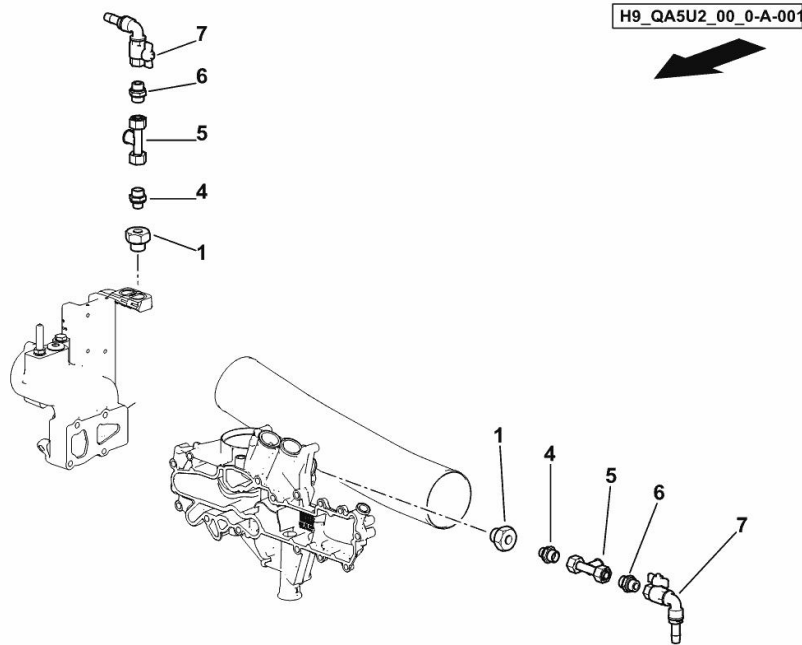

**ENGINE TCD 6.1 L6 T4I**

Fig.	P/n	QTY	Name
------	-----	-----	------

**Notes:**

[6040 HTS -> 16001]

1	25009713	1	engine TCD 6.1 L6 T4I ON ORDERING PLEASE ENGINE NO. REQUIRED
---	----------	---	--

**PARTS SET - ENGINE MOUNTING**

Fig.	P/n	QTY	Name
------	-----	-----	------

**Notes:**

[6040 HTS -> 16001]

1	16061890	2	vent
4	16064263	2	pipe fitting m 22 p.1.5 / 3.8"
5	0.019.9138.3	2	tube
6	16064262	2	pipe fitting m 22 p.1.5 / 1.2"
7	0.019.4734.4	2	valve

**PARTS SET - ENGINE MOUNTING**

Fig.	P/n	QTY	Name
------	-----	-----	------

**Notes:**

[6040 HTS -> 16001] 16462 <-

1	16064285	1	connection
2	2.3249.694.2	1	pipe fitting
3	2.3249.695.2	1	pipe union m14x1.5
4	2.1549.785.2	1	spacer
5	2.1560.012.0	1	gasket 16.2 x 22
6	2.1560.010.0	3	gasket 14.2 x 20

**PARTS SET - ENGINE MOUNTING**

Fig.	P/n	QTY	Name
------	-----	-----	------

**Notes:**

[6040 HTS -&gt; 16001] -&gt; 16413

1	16064285	1	connection
2	2.3249.694.2	1	pipe fitting
3	2.3249.799.2	1	pipe union m14x1.5
4	2.3249.800.2	1	pipe union m14x1.5
5	2.1560.012.0	1	gasket 16.2 x 22
6	2.1560.010.0	3	gasket 14.2 x 20