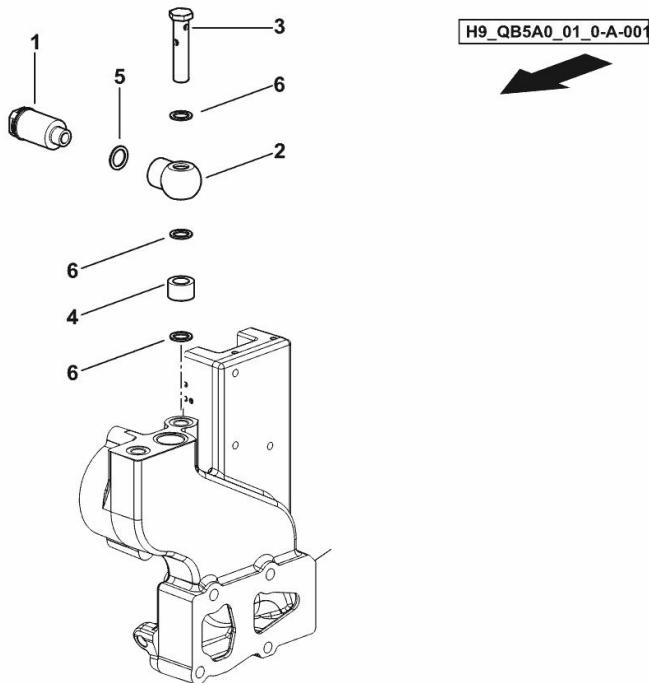

**PARTS SET - ENGINE MOUNTING**

Fig.	P/n	QTY	Name
------	-----	-----	------

**Notes:**

[6040 HTS -> 16001] 16462 <-

1	16064285	1	connection
2	2.3249.694.2	1	pipe fitting
3	2.3249.695.2	1	pipe union m14x1.5
4	2.1549.785.2	1	spacer
5	2.1560.012.0	1	gasket 16.2 x 22
6	2.1560.010.0	3	gasket 14.2 x 20

**PARTS SET - ENGINE MOUNTING**

Fig.	P/n	QTY	Name
------	-----	-----	------

**Notes:**

[6040 HTS -&gt; 16001] -&gt; 16413

1	16064285	1	connection
2	2.3249.694.2	1	pipe fitting
3	2.3249.799.2	1	pipe union m14x1.5
4	2.3249.800.2	1	pipe union m14x1.5
5	2.1560.012.0	1	gasket 16.2 x 22
6	2.1560.010.0	3	gasket 14.2 x 20