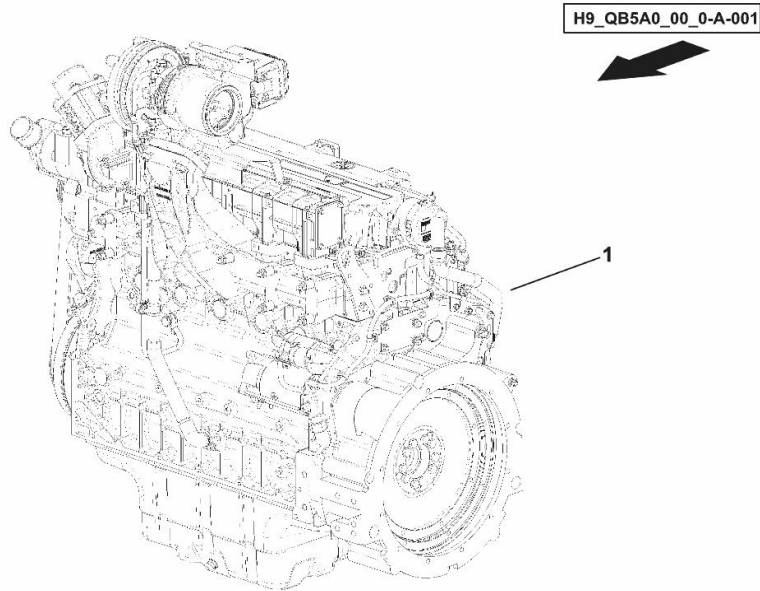

**ENGINE TCD 6.1 L6 T4I**

Fig.	P/n	QTY	Name
------	-----	-----	------

**Notes:**

[6040 HTS -> 16001]

1	25009713	1	engine TCD 6.1 L6 T4I ON ORDERING PLEASE ENGINE NO. REQUIRED
---	----------	---	--

**PARTS SET - ENGINE MOUNTING**