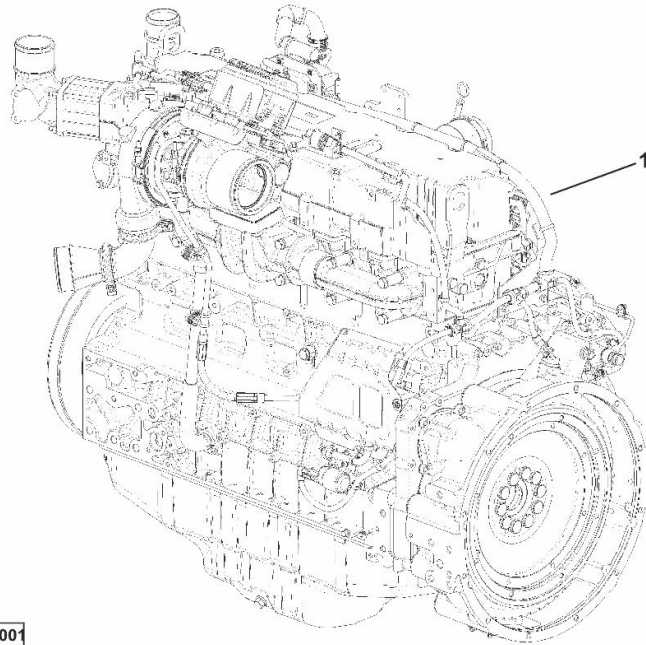

**ENGINE TCD 7.8 L6 T4I**

Fig.	P/n	QTY	Name
------	-----	-----	------

**Notes:**

[6065 HTS -&gt; 16001]

1	25009717	1	engine TCD 7.8 L6 T4I ON ORDERING PLEASE ENGINE NO. REQUIRED
---	----------	---	--

H9\_QA4A0\_00\_0-A-001

**PARTS SET - ENGINE MOUNTING**

Fig.	P/n	QTY	Name
------	-----	-----	------

**Notes:**

[6065 HTS -> 16001]

1	16061890	2	vent
4	16064263	2	pipe fitting m 22 p.1.5 / 3.8"
5	0.019.9138.3	2	tube
6	16064262	2	pipe fitting m 22 p.1.5 / 1.2"
7	0.019.4734.4	2	valve

**PARTS SET - ENGINE MOUNTING**

Fig.	P/n	QTY	Name
------	-----	-----	------

**Notes:**

[6065 HTS -> 16001]

3	06216480	6	clamp 4,8 x 360
4	06214189	4	washer 6.4
5	01102797	2	washer 6, d128
6	16006188/10	1	support
14	16061552	4	plate
16	01112264	1	screw m 6 x 20, d933
17	01112299	1	screw m 8 x 12, d933
18	01102799	1	washer 8, d128
20	0.015.8833.0	1	shim 30 x 50 x 15
21	16064238	1	vent
22	16064187	1	small guard
23	0.017.5544.0	1	bracket
24	2.0114.207.2	2	screw m 8 p.1.25 x 20
25	2.1474.009.2	1	spring washer 8
26	2.1310.004.2	2	flat washer 8.4x17
27	2.1120.005.2	1	nut m 8 p.1.25