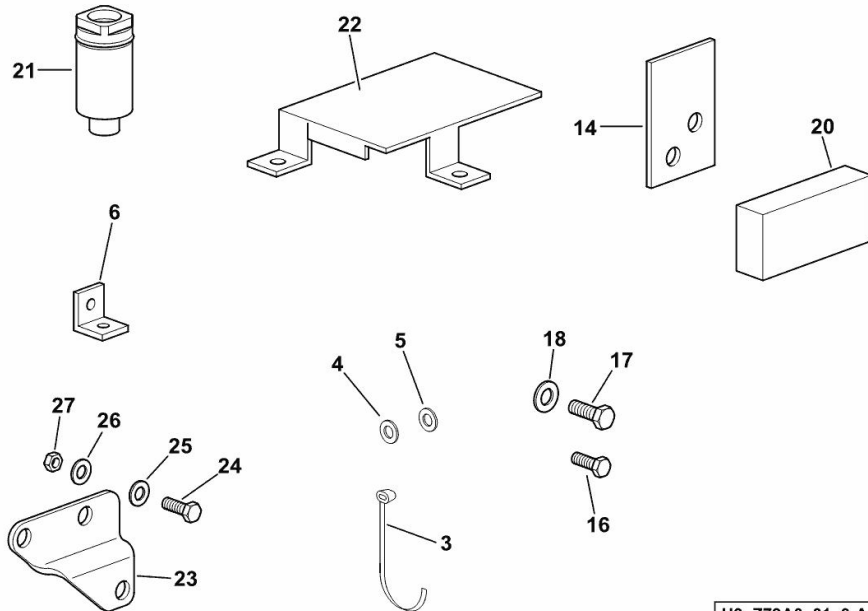

**PARTS SET - ENGINE MOUNTING**

Fig.	P/n	QTY	Name
------	-----	-----	------

**Notes:**

[6065 HTS -> 16001]

1	16061890	2	vent
4	16064263	2	pipe fitting m 22 p.1.5 / 3.8"
5	0.019.9138.3	2	tube
6	16064262	2	pipe fitting m 22 p.1.5 / 1.2"
7	0.019.4734.4	2	valve

**PARTS SET - ENGINE MOUNTING**

Fig.	P/n	QTY	Name
------	-----	-----	------

**Notes:**

[6065 HTS -> 16001]

3	06216480	6	clamp 4,8 x 360
4	06214189	4	washer 6.4
5	01102797	2	washer 6, d128
6	16006188/10	1	support
14	16061552	4	plate
16	01112264	1	screw m 6 x 20, d933
17	01112299	1	screw m 8 x 12, d933
18	01102799	1	washer 8, d128
20	0.015.8833.0	1	shim 30 x 50 x 15
21	16064238	1	vent
22	16064187	1	small guard
23	0.017.5544.0	1	bracket
24	2.0114.207.2	2	screw m 8 p.1.25 x 20
25	2.1474.009.2	1	spring washer 8
26	2.1310.004.2	2	flat washer 8.4x17
27	2.1120.005.2	1	nut m 8 p.1.25