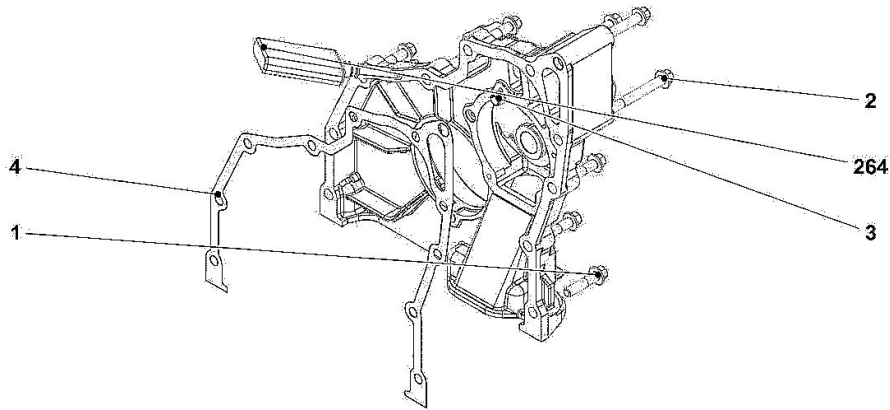

004

1	01143362	8	screw
2	01180114	3	screw
3	01181406	1	bushing
4	04294952	1	gasket
264	04297097	1	sealing compound