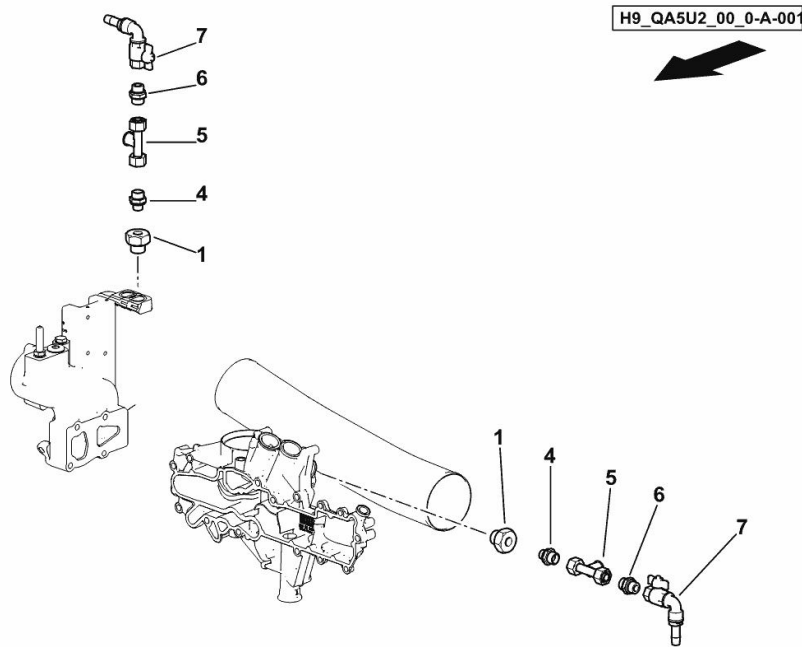

**ENGINE TCD 7.8 L6 T4I**

Fig.	P/n	QTY	Name
------	-----	-----	------

**Notes:**

[6065 HTS -&gt; 16001]

1	25009717	1	engine TCD 7.8 L6 T4I ON ORDERING PLEASE ENGINE NO. REQUIRED
---	----------	---	--

H9\_QA4A0\_00\_0-A-001

**PARTS SET - ENGINE MOUNTING**

Fig.	P/n	QTY	Name
------	-----	-----	------

**Notes:**

[6065 HTS -> 16001]

1	16061890	2	vent
4	16064263	2	pipe fitting m 22 p.1.5 / 3.8"
5	0.019.9138.3	2	tube
6	16064262	2	pipe fitting m 22 p.1.5 / 1.2"
7	0.019.4734.4	2	valve

**PARTS SET - ENGINE MOUNTING**

Fig.	P/n	QTY	Name
------	-----	-----	------

**Notes:**

[6065 HTS -> 16001]

3	06216480	6	clamp 4,8 x 360
4	06214189	4	washer 6.4
5	01102797	2	washer 6, d128
6	16006188/10	1	support
14	16061552	4	plate
16	01112264	1	screw m 6 x 20, d933
17	01112299	1	screw m 8 x 12, d933
18	01102799	1	washer 8, d128
20	0.015.8833.0	1	shim 30 x 50 x 15
21	16064238	1	vent
22	16064187	1	small guard
23	0.017.5544.0	1	bracket
24	2.0114.207.2	2	screw m 8 p.1.25 x 20
25	2.1474.009.2	1	spring washer 8
26	2.1310.004.2	2	flat washer 8.4x17
27	2.1120.005.2	1	nut m 8 p.1.25

004

1	01143362	8	screw
2	01180114	3	screw
3	01181406	1	bushing
4	04294952	1	gasket
264	04297097	1	sealing compound

Section: B0 - ENGINE  
**SERIE GUARNIZIONI**

Fig.	P/n	QTY	Name
------	-----	-----	------