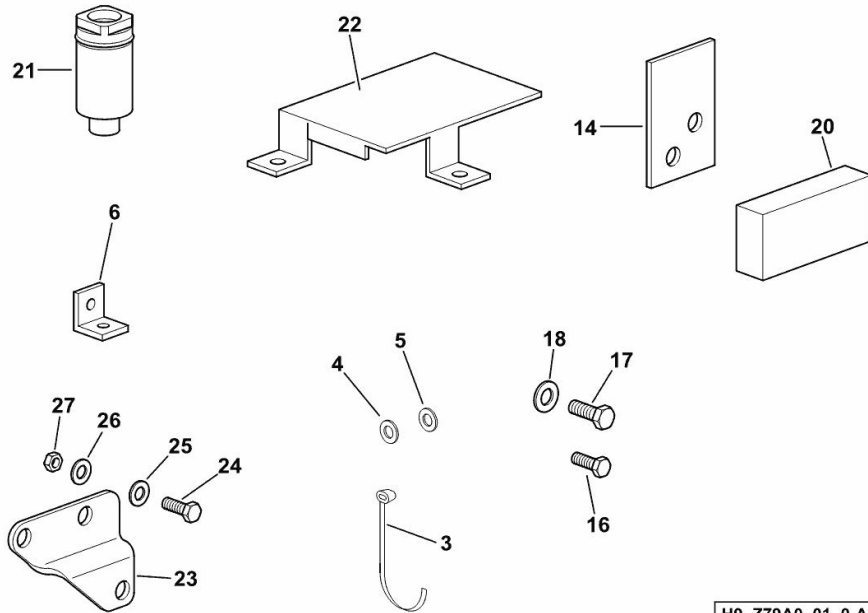

Section: B0 - ENGINE

PARTS SET - ENGINE MOUNTING

Fig.	P/n	QTY	Name
------	-----	-----	------

Notes:

[6065 HTS ->14885] 15201 <-

3	06216480	6	clamp 4,8 x 360
4	06214189	4	washer 6.4
5	01102797	2	washer 6, d128
6	16006188/10	1	support
7	01102797	2	washer 6, d128
8	01112813	2	nut m 6
14	16061552	4	plate
16	01112264	1	screw m 6 x 20, d933
17	01112299	1	screw m 8 x 12, d933
18	01102799	1	washer 8, d128
20	0.015.8833.0	1	shim 30 x 50 x 15
21	16064238	1	vent
22	16064187	1	small guard
23	0.017.5544.0	1	bracket
24	2.0114.207.2	2	screw m 8 p.1.25 x 20
25	2.1474.009.2	1	spring washer 8
26	2.1310.004.2	2	flat washer 8.4x17
27	2.1120.005.2	1	nut m 8 p.1.25

H9_Z79A0_01_0-A-002

PARTS SET - ENGINE MOUNTING

Fig.	P/n	QTY	Name
------	-----	-----	------

Notes:

[6065 HTS ->14885]

3	06216480	6	clamp 4,8 x 360
4	06214189	4	washer 6.4
5	01102797	2	washer 6, d128
6	16006188/10	1	support
14	16061552	4	plate
16	01112264	1	screw m 6 x 20, d933
17	01112299	1	screw m 8 x 12, d933
18	01102799	1	washer 8, d128
20	0.015.8833.0	1	shim 30 x 50 x 15
21	16064238	1	vent
22	16064187	1	small guard
23	0.017.5544.0	1	bracket
24	2.0114.207.2	2	screw m 8 p.1.25 x 20
25	2.1474.009.2	1	spring washer 8
26	2.1310.004.2	2	flat washer 8.4x17
27	2.1120.005.2	1	nut m 8 p.1.25