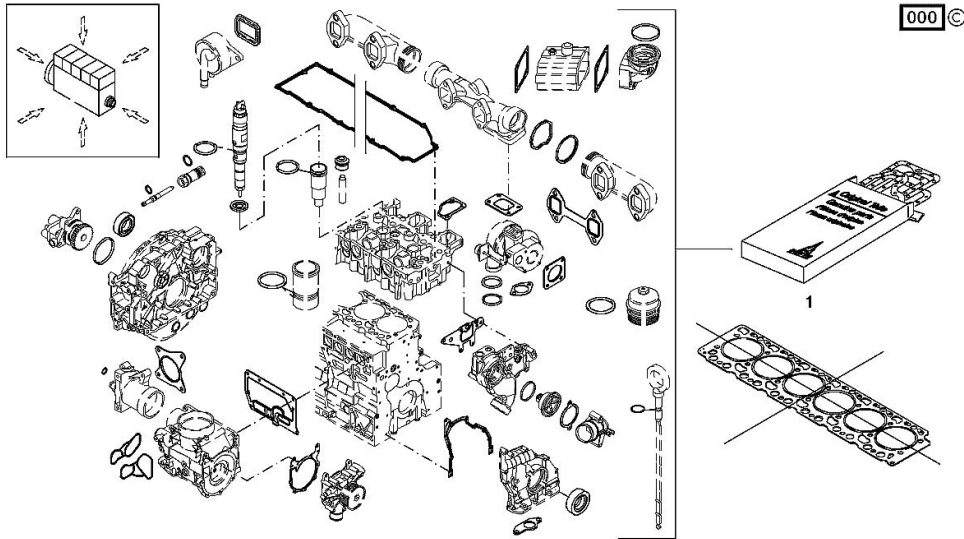

Section: B0 - ENGINE
SERIE GUARNIZIONI

Fig.	P/n	QTY	Name

Notes:
[6065 HTS ->14885]

Engine serial number:

10425646 10425647 10510987 10510988 10510989 10510990 10510991 10547559 10547560 10547561 10547562
10547563 10547564 10547565 10547566 10547567 10547568 10564524 10564525 10564526 10564527 10564528
10564529 10564530 10564531 10564532 10564533 10567964 10567965 10567966 10567967 10567968 10567969
10567970 10567971 10567972 10567973 10580682 10580683 10580684 10580685 10580686 10580687 10580688
10580689 10580690 10580691 10599926 10599927 10599928 10599929 10599930 10599931 10599932 10599933
10599934 10599935 10608915 10608916 10608917 10608918 10608919 10608920 10608921 10608922 10609698
10609699 10615377 10615378 10615379 10615380 10615381 10615382 10615383 10615384 10615385 10615386
10619638 10619639 10619640 10619641 10619642 10619643 10619644 10619645 10619646 10619647 10621385
10621386 10621387 10621388 10621389 10621390 10621391 10621392 10621393 10621394 10629948 10629949
10629950 10629951 10629952 10629953 10629954 10629955 10634605 10634606 10634607 10634608 10634609
10634610 10634611 10634612 10634613 10634614 10634615 10634616 10634617 10634618 10634619 10634620

1	02937644	1	gasket set THE KIT DOES NOT CONTAIN ALL THE GASKETS: SEE SM 0199-99-9449