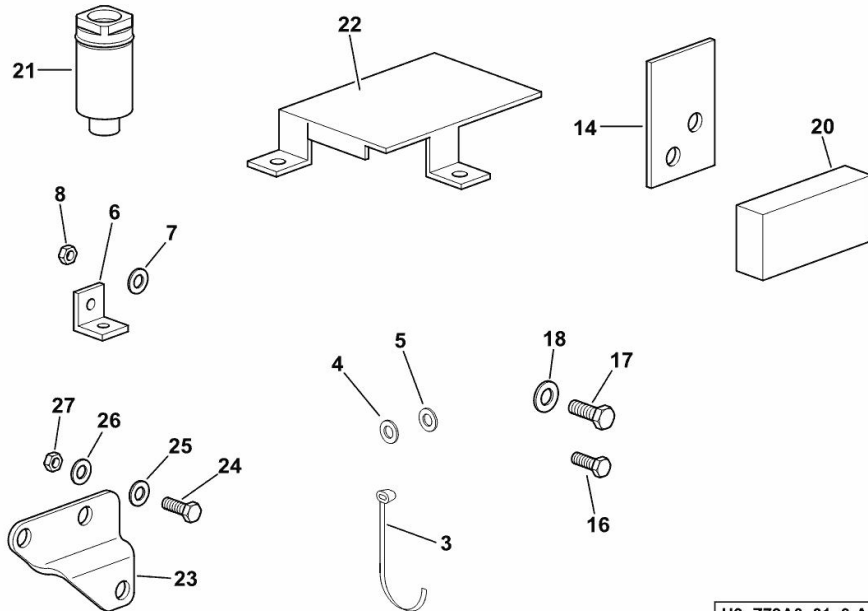

Section: B0 - ENGINE

PARTS SET - ENGINE MOUNTING

Fig.	P/n	QTY	Name
------	-----	-----	------

Notes:

[6065 HTS ->14885] 15201 <-

3	06216480	6	clamp 4,8 x 360
4	06214189	4	washer 6.4
5	01102797	2	washer 6, d128
6	16006188/10	1	support
7	01102797	2	washer 6, d128
8	01112813	2	nut m 6
14	16061552	4	plate
16	01112264	1	screw m 6 x 20, d933
17	01112299	1	screw m 8 x 12, d933
18	01102799	1	washer 8, d128
20	0.015.8833.0	1	shim 30 x 50 x 15
21	16064238	1	vent
22	16064187	1	small guard
23	0.017.5544.0	1	bracket
24	2.0114.207.2	2	screw m 8 p.1.25 x 20
25	2.1474.009.2	1	spring washer 8
26	2.1310.004.2	2	flat washer 8.4x17
27	2.1120.005.2	1	nut m 8 p.1.25

H9_Z79A0_01_0-A-002

PARTS SET - ENGINE MOUNTING

Fig.	P/n	QTY	Name
------	-----	-----	------

Notes:

[6065 HTS ->14885]

3	06216480	6	clamp 4,8 x 360
4	06214189	4	washer 6.4
5	01102797	2	washer 6, d128
6	16006188/10	1	support
14	16061552	4	plate
16	01112264	1	screw m 6 x 20, d933
17	01112299	1	screw m 8 x 12, d933
18	01102799	1	washer 8, d128
20	0.015.8833.0	1	shim 30 x 50 x 15
21	16064238	1	vent
22	16064187	1	small guard
23	0.017.5544.0	1	bracket
24	2.0114.207.2	2	screw m 8 p.1.25 x 20
25	2.1474.009.2	1	spring washer 8
26	2.1310.004.2	2	flat washer 8.4x17
27	2.1120.005.2	1	nut m 8 p.1.25