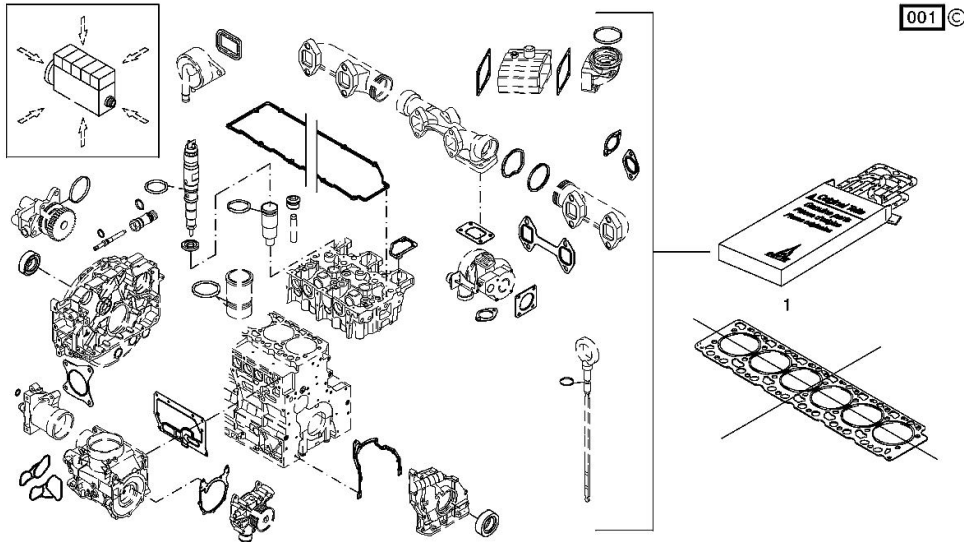

1	02931818	1	gasket set THE KIT DOES NOT CONTAIN ALL THE GASKETS: SEE SM 0199-99-9449
---	----------	---	--

Section: B0 - ENGINE

BLEEDING TUBE

Fig.	P/n	QTY	Name
------	-----	-----	------

Notes:

[6065 HTS ->14885]