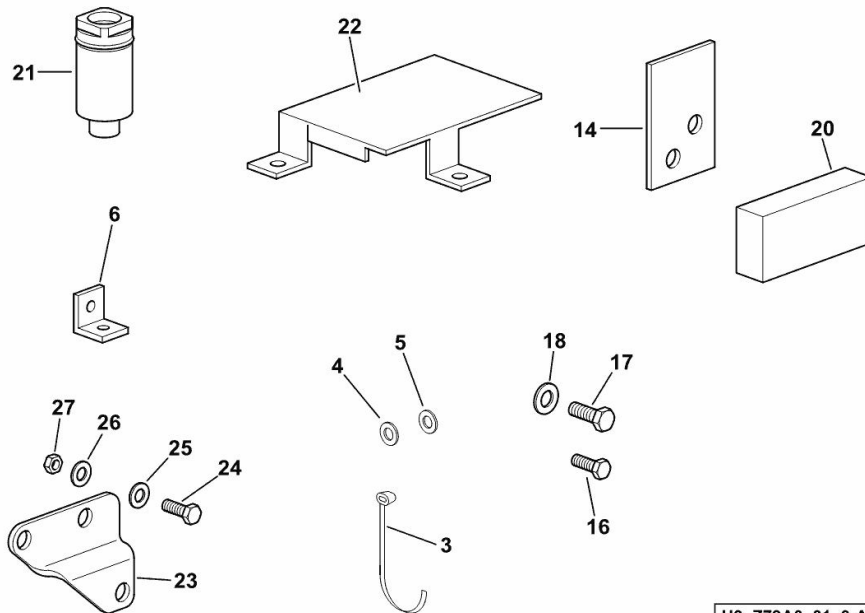

PARTS SET - ENGINE MOUNTING

Fig.	P/n	QTY	Name
------	-----	-----	------

Notes:

[6090 HTS -> 16001]

1	16061890	2	vent
4	16064263	2	pipe fitting m 22 p.1.5 / 3.8"
5	0.019.9138.3	2	tube
6	16064262	2	pipe fitting m 22 p.1.5 / 1.2"
7	0.019.4734.4	2	valve

PARTS SET - ENGINE MOUNTING

Fig.	P/n	QTY	Name
------	-----	-----	------

Notes:

[6090 HTS -> 16001]

3	06216480	6	clamp 4,8 x 360
4	06214189	4	washer 6.4
5	01102797	2	washer 6, d128
6	16006188/10	1	support
14	16061552	4	plate
16	01112264	1	screw m 6 x 20, d933
17	01112299	1	screw m 8 x 12, d933
18	01102799	1	washer 8, d128
20	0.015.8833.0	1	shim 30 x 50 x 15
21	16064238	1	vent
22	16064187	1	small guard
23	0.017.5544.0	1	bracket
24	2.0114.207.2	2	screw m 8 p.1.25 x 20
25	2.1474.009.2	1	spring washer 8
26	2.1310.004.2	2	flat washer 8.4x17
27	2.1120.005.2	1	nut m 8 p.1.25