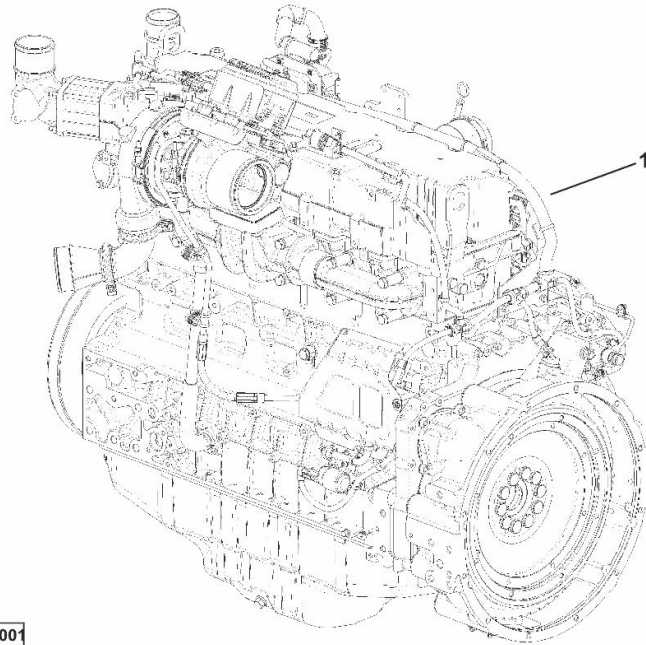

ENGINE TCD 7.8 L6 T4I

Fig.	P/n	QTY	Name

Notes:

[6090 HTS -> 16001]

1	25009717	1	engine TCD 7.8 L6 T4I ON ORDERING PLEASE ENGINE NO. REQUIRED

H9_QA4A0_00_0-A-001