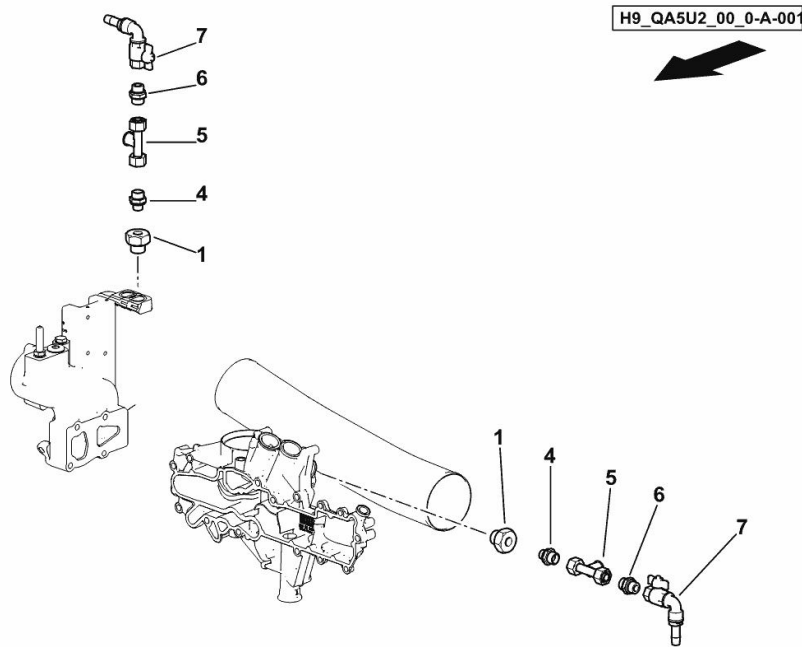

ENGINE TCD 7.8 L6 T4I

Fig.	P/n	QTY	Name
------	-----	-----	------

Notes:

[6090 HTS -> 16001]

1	25009717	1	engine TCD 7.8 L6 T4I ON ORDERING PLEASE ENGINE NO. REQUIRED
---	----------	---	--

H9_QA4A0_00_0-A-001

PARTS SET - ENGINE MOUNTING

Fig.	P/n	QTY	Name
------	-----	-----	------

Notes:

[6090 HTS -> 16001]

1	16061890	2	vent
4	16064263	2	pipe fitting m 22 p.1.5 / 3.8"
5	0.019.9138.3	2	tube
6	16064262	2	pipe fitting m 22 p.1.5 / 1.2"
7	0.019.4734.4	2	valve

PARTS SET - ENGINE MOUNTING

Fig.	P/n	QTY	Name
------	-----	-----	------

Notes:

[6090 HTS -> 16001]

3	06216480	6	clamp 4,8 x 360
4	06214189	4	washer 6.4
5	01102797	2	washer 6, d128
6	16006188/10	1	support
14	16061552	4	plate
16	01112264	1	screw m 6 x 20, d933
17	01112299	1	screw m 8 x 12, d933
18	01102799	1	washer 8, d128
20	0.015.8833.0	1	shim 30 x 50 x 15
21	16064238	1	vent
22	16064187	1	small guard
23	0.017.5544.0	1	bracket
24	2.0114.207.2	2	screw m 8 p.1.25 x 20
25	2.1474.009.2	1	spring washer 8
26	2.1310.004.2	2	flat washer 8.4x17
27	2.1120.005.2	1	nut m 8 p.1.25