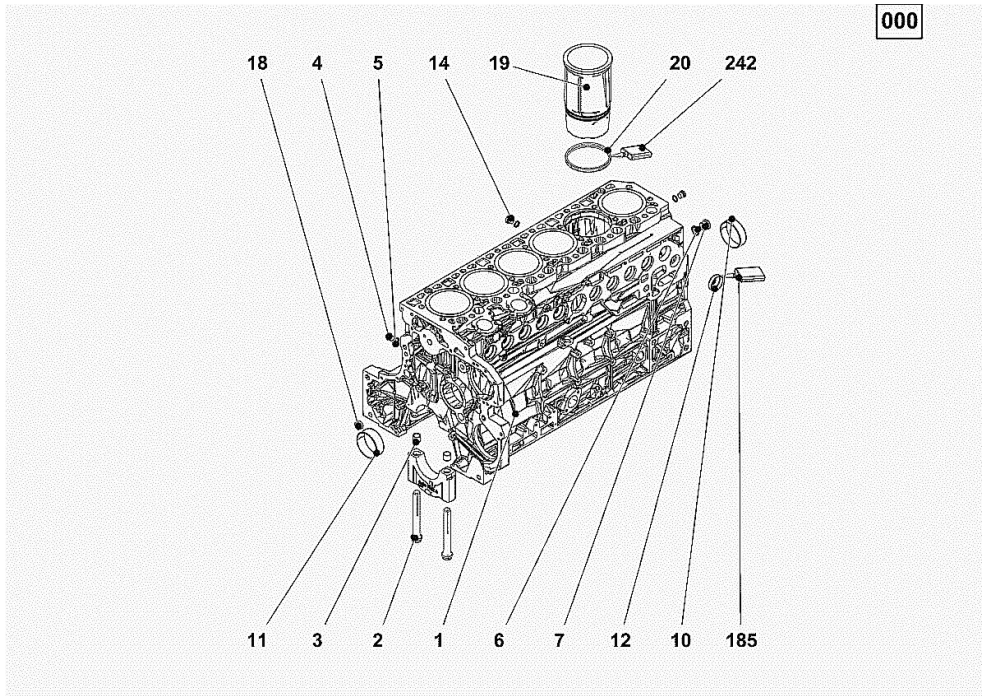

CRANKCASE

Fig.	P/n	QTY	Name
185	01319911	1	sealing compound ml. 50
242	01016105	2	sealing compound