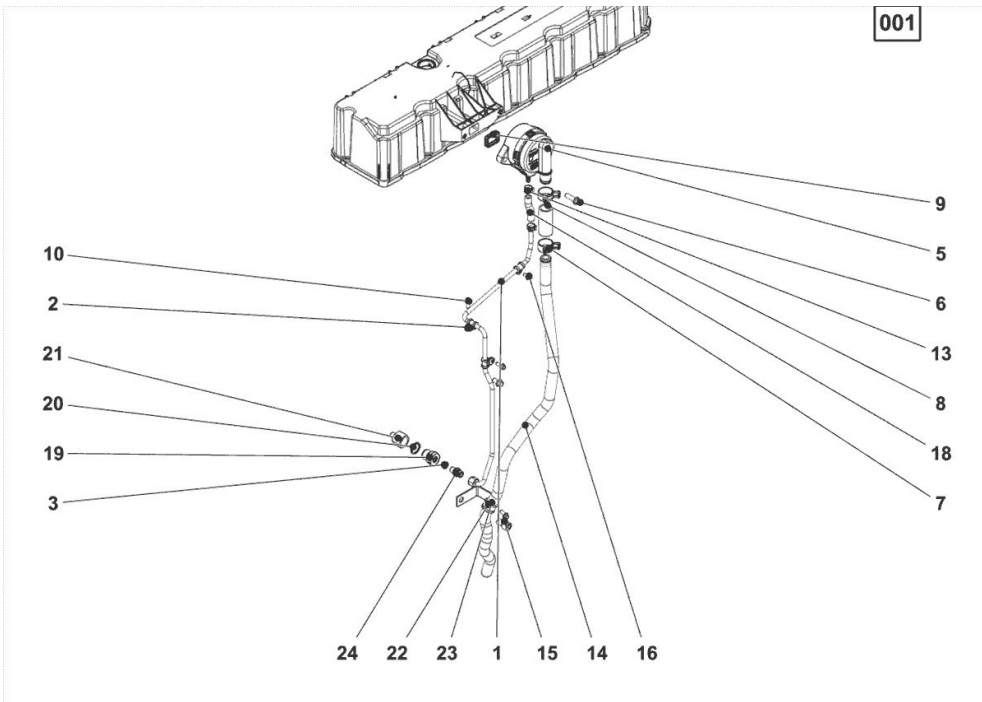

11299601	11307103	11326915	11328940	11337159	11337160	11337161	11340255	11341924	11341925	11341926
11341927	11341928	11350943	11350944	11350945	11350946	11350947	11350948	11350949	11350950	11375569
11375570	11375571	11375572	11375573	11382547	11382548	11382549	11382550	11382551	11382552	11383530
11383531	11388524	11388525	11388526	11388527	11388528	11388529	11388530	11388531	11391370	11391371
11391372	11391373	11391374	11395333	11395334	11395335	11399533	11399534	11399535	11399536	11399537
11399538	11399539	11399540	11399541	11399542	11399543	11399544	11399545	11399546	11399547	11399548
11413069	11417459	11426359	11426360	11431201	11431202	11431203	11431204	11431205	11431206	11436809
11436810	11436811	11463445	11465719	11476775	11482197	11482198	11482199	11482200	11482201	11482202
11482203	11482204	11482205	11482206	11491763	11491764	11491765	11491766	11491767	11491768	11491769
11491770	11491771	11491772	11491773	11491774	11493647	11493648	11513765	11513766	11513767	11513768
11513769	11519599	11521525	11521526	11521527	11521528	11521529	11521530	11521531	11521532	11521533
11521534	11522258	11522259	11522260	11522261	11522262	11522263	11522264	11522265	11522266	11522267
11522968	11522969	11522970	11522971	11522972	11522973	11522974	11522975	11522976	11522977	11523329
11523330	11523331	11523332	11523333	11523334	11523335	11523336	11523337	11523338	11524431	11524432
11524433	11524434	11524435	11524436	11524437	11524438	11524439	11524663	11524664	11524665	11524666
11524667	11524668	11524669	11528647	11528648	11528649	11528650	11528651	11528652	11528653	11528654
11528655	11528656	11543611	11543612	11543613	11543614	11543814	11543815	11543816	11543817	11543818
11543819	11543820	11543821	11543822	11543823	11544502	11544503	11544504	11544505	11544506	11544507
11544508	11544710	11544711	11544712	11544713	11544714	11544715	11544716	11544717	11544718	11544719
11544780	11545643	11545644	11545645	11545646	11545647	11545648	11545649	11545650	11545651	11545652
11546385	11546386	11546387	11546388	11546389	11546390	11546391	11546392	11546393	11546394	11546709
11546710	11546711	11546712	11546713	11546714	11546715	11546716	11546717	11546718	11546719	11546720
11546721	11546722	11546723	11546724	11546725	11546726	11546727	11546728	11547103	11547104	11547105
11547106	11547107	11547108	11547109	11547110	11547111	11547112	11547134	11547135	11547136	11547137
11547138	11547139	11547140	11547141	11547142	11547143	11547701	11547702	11547703	11547704	11547705
11547706	11547716	11547717	11547718	11547719	11547720	11547721	11547722	11547723	11547724	11547725
11547726	11547727	11547728	11547729	11547730						

17	01178750	1	clamp DIN 3021 -A-29X15
1	04293772	1	tube MIT POS.... (2,25,26)
2	01175559	2	fascia H 3223 -C8X15-ST/MVQ-1-70
3	01118673	1	oil seal DIN 7603 -A12X15,5-CU
5	04905110	1	breather MIT POS.... (9)
6	01181432	2	screw m8x30 30 Nm