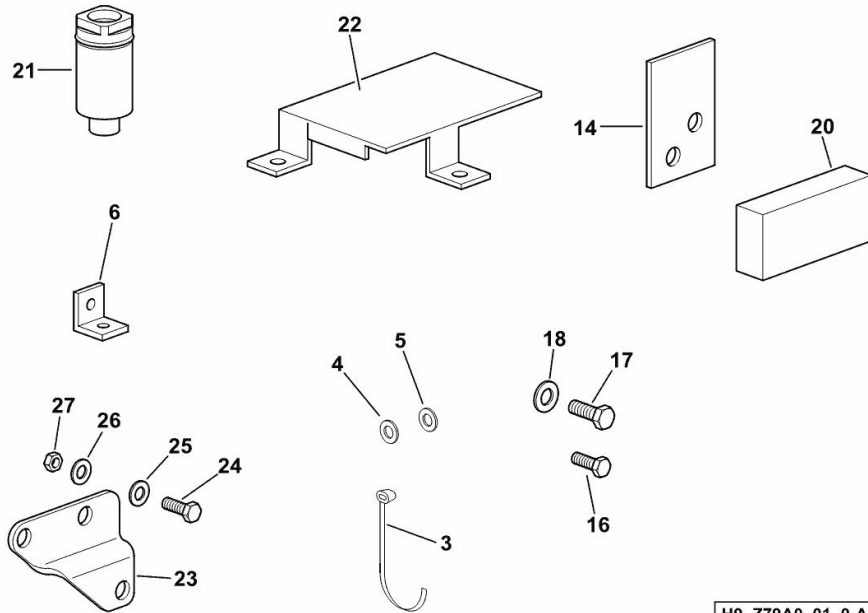

Section: B0 - ENGINE

PARTS SET - ENGINE MOUNTING

Fig.	P/n	QTY	Name
------	-----	-----	------

Notes:

[6095 HTS ->14885] 15196 <-

3	06216480	6	clamp 4,8 x 360
4	06214189	4	washer 6.4
5	01102797	2	washer 6, d128
6	16006188/10	1	support
7	01102797	2	washer 6, d128
8	01112813	2	nut m 6
14	16061552	4	plate
16	01112264	1	screw m 6 x 20, d933
17	01112299	1	screw m 8 x 12, d933
18	01102799	1	washer 8, d128
20	0.015.8833.0	1	shim 30 x 50 x 15
21	16064238	1	vent
22	16064187	1	small guard
23	0.017.5544.0	1	bracket
24	2.0114.207.2	2	screw m 8 p.1.25 x 20
25	2.1474.009.2	1	spring washer 8
26	2.1310.004.2	2	flat washer 8.4x17
27	2.1120.005.2	1	nut m 8 p.1.25

H9_Z79A0_01_0-A-002

PARTS SET - ENGINE MOUNTING

Fig.	P/n	QTY	Name
------	-----	-----	------

Notes:

[6095 HTS ->14885] -> 15138

3	06216480	6	clamp 4,8 x 360
4	06214189	4	washer 6.4
5	01102797	2	washer 6, d128
6	16006188/10	1	support
14	16061552	4	plate
16	01112264	1	screw m 6 x 20, d933
17	01112299	1	screw m 8 x 12, d933
18	01102799	1	washer 8, d128
20	0.015.8833.0	1	shim 30 x 50 x 15
21	16064238	1	vent
22	16064187	1	small guard
23	0.017.5544.0	1	bracket
24	2.0114.207.2	2	screw m 8 p.1.25 x 20
25	2.1474.009.2	1	spring washer 8
26	2.1310.004.2	2	flat washer 8.4x17
27	2.1120.005.2	1	nut m 8 p.1.25