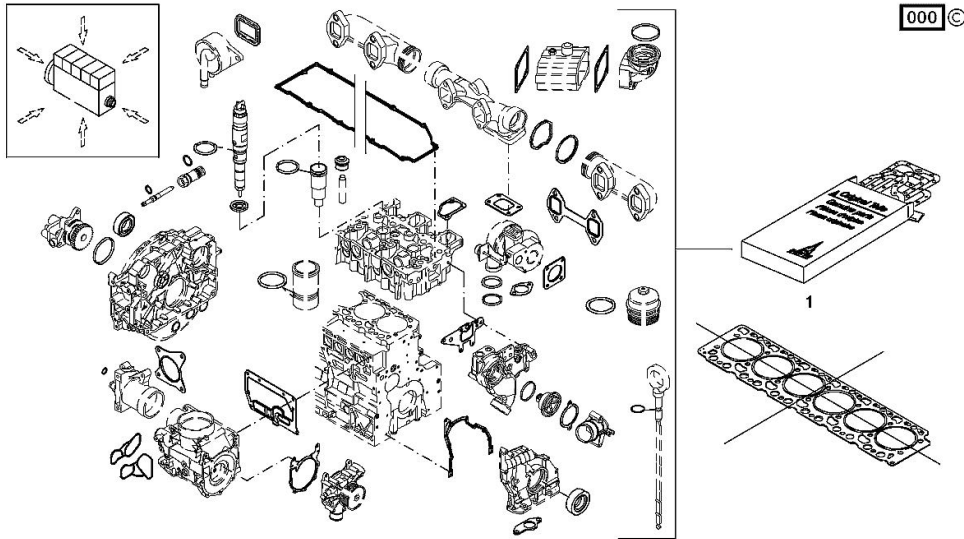

Section: B0 - ENGINE
SERIE GUARNIZIONI

Fig.	P/n	QTY	Name

Notes:
[6095 HTS ->14885]

Engine serial number:

10348812 10351612 10351613 10351614 10359621 10359622 10359623 10359624 10359625 10359626 10416939
10510986 10577369 10577370 10577371 10577372 10577373 10577374 10577375 10577376 10577377 10577378
10601271 10601272 10601273 10601274 10601275 10601276 10601277 10601278 10601279 10601280 10615138
10615139 10615140 10615141 10615142 10615143 10615144 10615145 10615146 10615147 10615148 10615149
10615150 10615151 10615152 10615153 10620416 10620417 10620418 10620419 10620420 10620421 10620422
10620423 10620424 10620425 10620426 10620427 10620428 10620429 10620430 10620431 10630614 10630615
10630616 10630617 10630618 10630619 10630620 10633217

1	02937644	1	gasket set THE KIT DOES NOT CONTAIN ALL THE GASKETS: SEE SM 0199-99-9449