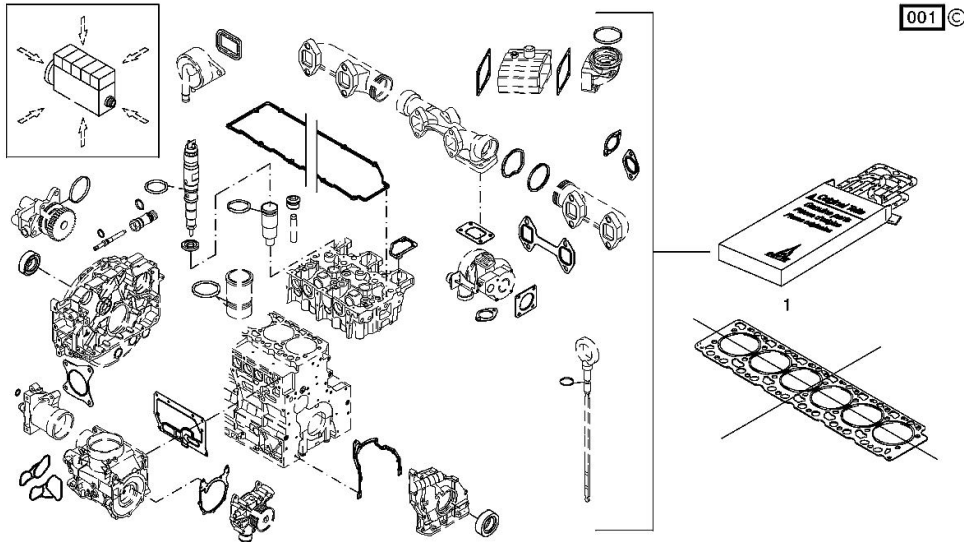

1	02937481	1	gasket set THE KIT DOES NOT CONTAIN ALL THE GASKETS: SEE SM 0199-99-9449
---	----------	---	--

Section: B0 - ENGINE
SERIE GUARNIZIONI

Fig.	P/n	QTY	Name
------	-----	-----	------

Notes:

[6095 HTS ->14885]

1	02931818	1	gasket set THE KIT DOES NOT CONTAIN ALL THE GASKETS: SEE SM 0199-99-9449
---	----------	---	--

Section: B0 - ENGINE

BLEEDING TUBE

Fig.	P/n	QTY	Name
------	-----	-----	------

Notes:

[6095 HTS ->14885]