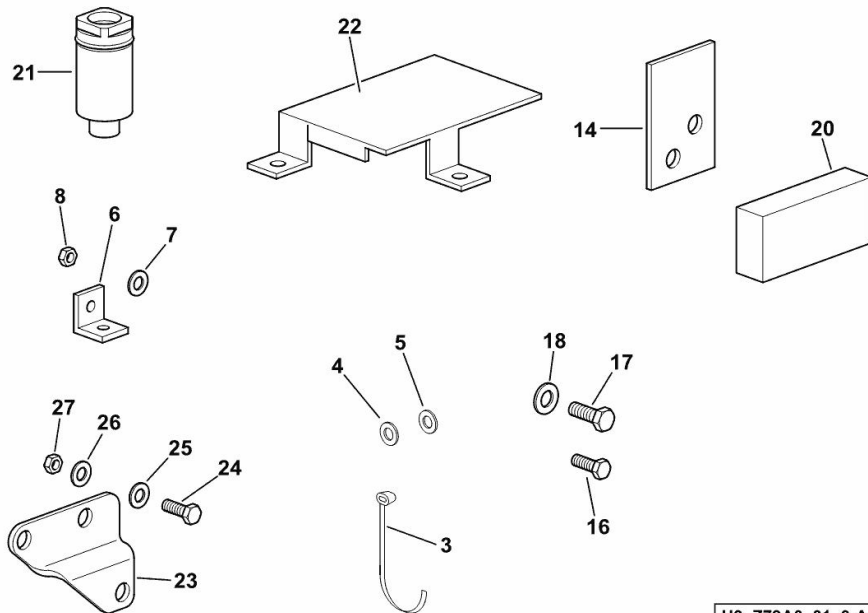

Section: B0 - ENGINE

PARTS SET - ENGINE MOUNTING

Fig.	P/n	QTY	Name
------	-----	-----	------

Notes:

[6095 HTS ->14885] 15196 <-

3	06216480	6	clamp 4,8 x 360
4	06214189	4	washer 6.4
5	01102797	2	washer 6, d128
6	16006188/10	1	support
7	01102797	2	washer 6, d128
8	01112813	2	nut m 6
14	16061552	4	plate
16	01112264	1	screw m 6 x 20, d933
17	01112299	1	screw m 8 x 12, d933
18	01102799	1	washer 8, d128
20	0.015.8833.0	1	shim 30 x 50 x 15
21	16064238	1	vent
22	16064187	1	small guard
23	0.017.5544.0	1	bracket
24	2.0114.207.2	2	screw m 8 p.1.25 x 20
25	2.1474.009.2	1	spring washer 8
26	2.1310.004.2	2	flat washer 8.4x17
27	2.1120.005.2	1	nut m 8 p.1.25

H9_Z79A0_01_0-A-002

PARTS SET - ENGINE MOUNTING

Fig.	P/n	QTY	Name
------	-----	-----	------

Notes:

[6095 HTS ->14885] -> 15138

3	06216480	6	clamp 4,8 x 360
4	06214189	4	washer 6.4
5	01102797	2	washer 6, d128
6	16006188/10	1	support
14	16061552	4	plate
16	01112264	1	screw m 6 x 20, d933
17	01112299	1	screw m 8 x 12, d933
18	01102799	1	washer 8, d128
20	0.015.8833.0	1	shim 30 x 50 x 15
21	16064238	1	vent
22	16064187	1	small guard
23	0.017.5544.0	1	bracket
24	2.0114.207.2	2	screw m 8 p.1.25 x 20
25	2.1474.009.2	1	spring washer 8
26	2.1310.004.2	2	flat washer 8.4x17
27	2.1120.005.2	1	nut m 8 p.1.25