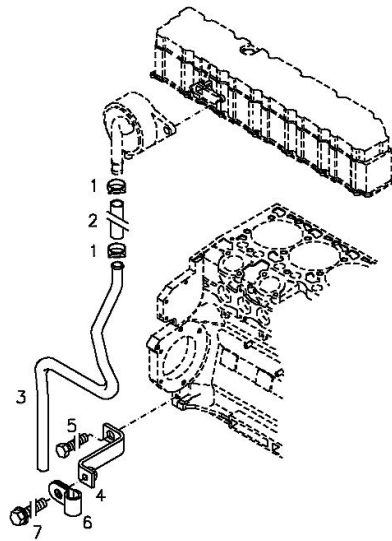

Section: B0 - ENGINE

BLEEDING TUBE

Fig.	P/n	QTY	Name

Notes:

[6095 HTS ->14885]

Engine serial number:

10348812 10351612 10351613 10351614 10359621 10359622 10359623 10359624 10359625 10359626 10416939
10510986

1	01178750	2	clamp DIN 3021 -A-29X15
2	01178053	1	rubber tube H 3407 -22X29X65
3	04903157	1	tube
4	04903847	1	support
5	01127056	1	screw DIN 933 -M12X20-10.9-A4C
6	01176230	1	fascia H 3223 -C22X15-ST/MVQ-1-70
7	01181439	1	screw EN 1662 -F-M6X16-10.9-ZNAL-A

000 ©