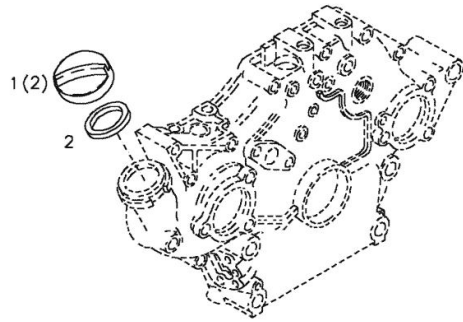

LOCK

Fig.	P/n	QTY	Name
2	01236290	1	(2) oil seal

001 ©