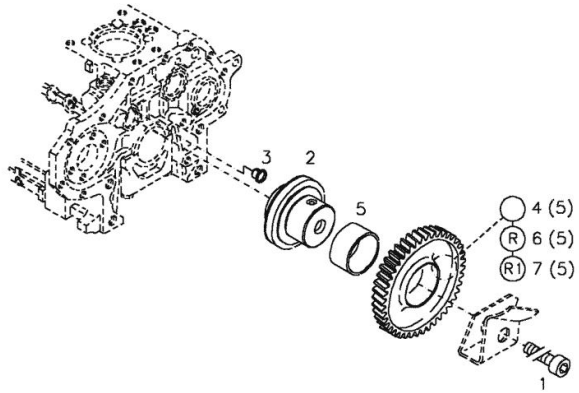

Section: ENGINE
IDLER BEARING

Fig.	P/n	QTY	Name
2	04156285	1	journal
3	04156283	1	bush
4	04153996	1	gear wheel WITH ITEM .... (5) STANDARD
5	03362538	1	bushing
6	04233371	1	wheel WITH ITEM .... (5) RENAULT F 4L912/913
7	04233374	1	support WITH ITEM .... (5) RENAULT F 4L912/913

001 ©