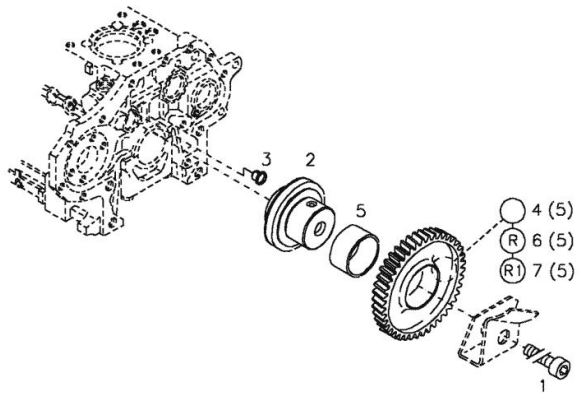

Section: ENGINE
IDLER BEARING

Fig.	P/n	QTY	Name
7	04233374	1	F 4L912/913 support WITH ITEM .... (5) RENAULT F 4L912/913

001 ©