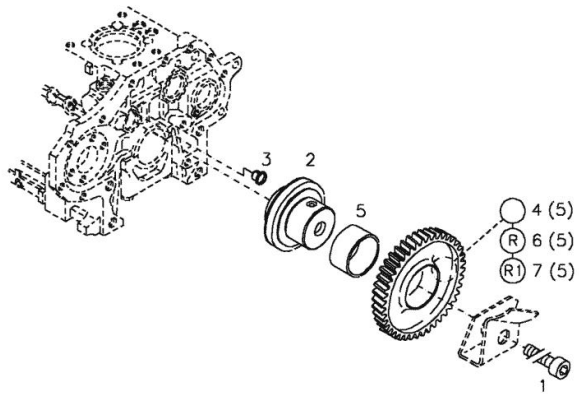

Section: ENGINE
IDLER BEARING

Fig.	P/n	QTY	Name
7	04233374	1	F 4L912/913 support WITH ITEM .... (5) RENAULT F 4L912/913

001 ©