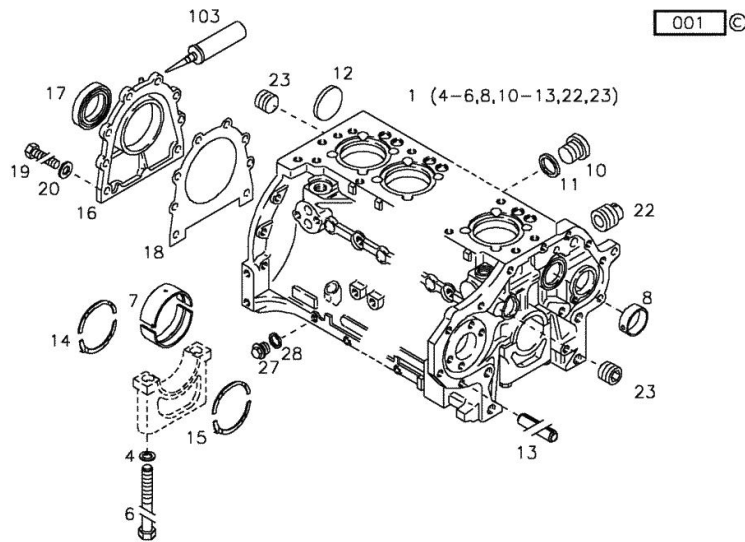

001 ©

1	04232848	1	crankcase WITH ITEM (4-6,8,10-13,22-23)
4	01218426	14	washer H 002308-15 X23X1,5 -A4C
6	04156058	14	screw
7	04231467	7	half-bushing NORMAL (1) MM RD, UNDERSIZE STEP ITEM 2 REPAIR BEARING FOR INSIDE AND OUTSIDE SEE ITEM(3) (1) = 70.00 MM (2) = 950-955 (3) = 964
8	04156548	1	bushing
10	01110422	7	screw DIN 000908-M12X1,5-ST
11	01118673	7	oil seal DIN 007603-A 12 X 15,5 -CU
12	01216240	1	disc
13	01167266	2	bush H 002341-B11X16
14	02230181	1	shim NORMAL (A) MM RD, FOR OVERSIZED PART SEE POS (B) (A) = 3,00 MM (B) = 956-959
15	02230171	1	shim mm 3.00 NORMAL (A) MM RD, FOR OVERSIZED PART SEE POS (B)

Section: ENGINE
CRANKCASE

Fig.	P/n	QTY	Name
------	-----	-----	------

(A) = 3,00 MM

(B) = 960-963

16	02234870	1	cover
17	04232267	1	special oil seal
18	03362337	1	gasket
19	01137083	8	screw ISO 004017-M 8 X 20 - 8.8-GESCHW.
20	01132562	8	washer DIN 000125-A 8,4-140HV
22	01215235	7	plug
23	01179155	5	screw H 002812-906-M20X1,5-ST-A4C-PRE 5
27	01118998	2	screw DIN 007604-CM10X1 -ST-A4C
28	01118659	2	oil seal DIN 007603-A 10 X 13,5 -CU
103	01016120		compound 1 kg H 000699-DEUTZ DW 47- 310 ML
950	03362380	5	bearing 1ST UNDERSIZE 69.75 MM
951	03362381	5	bearing 2ND UNDERSIZE 69.50 MM
952	03362382	5	bearing 3RD UNDERSIZE 69.25 MM
953	03362383	5	bearing 4TH UNDERSIZE 69.00 MM
954	03362384	5	bearing 5TH UNDERSIZE 68.75 MM
955	03362385	5	bearing 6TH UNDERSIZE 68.50 MM
956	02230182	1	shim 1ST OVERSIZE 3.25 MM
957	02230183	1	shim 2ND OVERSIZE 3.50 MM
958	02230184	1	shim 3RD OVERSIZE