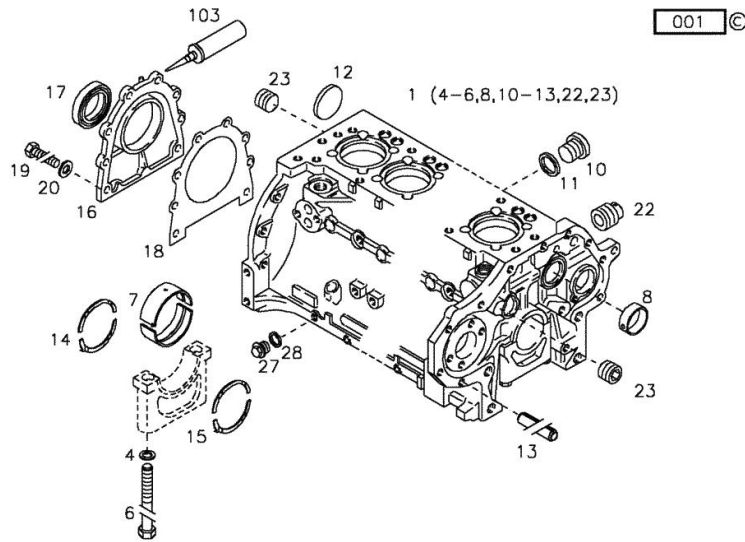

001 ©

1	04232848	1	crankcase WITH ITEM (4-6,8,10-13,22-23)
4	01218426	14	washer H 002308-15 X23X1,5 -A4C
6	04156058	14	screw
7	04231467	7	half-bushing NORMAL (1) MM RD, UNDERSIZE STEP ITEM 2 REPAIR BEARING FOR INSIDE AND OUTSIDE SEE ITEM(3) (1) = 70.00 MM (2) = 950-955 (3) = 964
8	04156548	1	bushing
10	01110422	7	screw DIN 000908-M12X1,5-ST
11	01118673	7	oil seal DIN 007603-A 12 X 15,5 -CU
12	01216240	1	disc
13	01167266	2	bush H 002341-B11X16
14	02230181	1	shim NORMAL (A) MM RD, FOR OVERSIZED PART SEE POS (B) (A) = 3,00 MM (B) = 956-959
15	02230171	1	shim mm 3.00 NORMAL (A) MM RD, FOR OVERSIZED PART SEE POS (B)

Section: ENGINE
CRANKCASE

Fig.	P/n	QTY	Name
------	-----	-----	------

(A) = 3,00 MM

(B) = 960-963

16	02234870	1	cover
17	04232267	1	special oil seal
18	03362337	1	gasket
19	01137083	8	screw ISO 004017-M 8 X 20 - 8.8-GESCHW.
20	01132562	8	washer DIN 000125-A 8,4-140HV
22	01215235	7	plug
23	01179155	5	screw H 002812-906-M20X1,5-ST-A4C-PRE 5
27	01118998	2	screw DIN 007604-CM10X1 -ST-A4C
28	01118659	2	oil seal DIN 007603-A 10 X 13,5 -CU
103	01016120		compound 1 kg H 000699-DEUTZ DW 47- 310 ML
950	03362380	5	bearing 1ST UNDERSIZE 69.75 MM
951	03362381	5	bearing 2ND UNDERSIZE 69.50 MM
952	03362382	5	bearing 3RD UNDERSIZE 69.25 MM
953	03362383	5	bearing 4TH UNDERSIZE 69.00 MM
954	03362384	5	bearing 5TH UNDERSIZE 68.75 MM
955	03362385	5	bearing 6TH UNDERSIZE 68.50 MM
956	02230182	1	shim 1ST OVERSIZE 3.25 MM
957	02230183	1	shim 2ND OVERSIZE 3.50 MM
958	02230184	1	shim 3RD OVERSIZE

Section: ENGINE
CRANKCASE

Fig.	P/n	QTY	Name
959	02230185	1	3.75 MM shim 4TH OVERSIZE
960	02230172	1	4.00 MM shim 1ST OVERSIZE
961	02230173	1	3.25 MM shim 2ND OVERSIZE
962	02230174	1	3.50 MM shim 3RD OVERSIZE
963	02230175	1	3.75 MM shim 4TH OVERSIZE
964	02233347	5	4.00 MM bearing FOR INSIDE...(1)...MM FOR OUTSIDE...(2)...MM (1) = 69.75 MM (2) = 75.50 MM