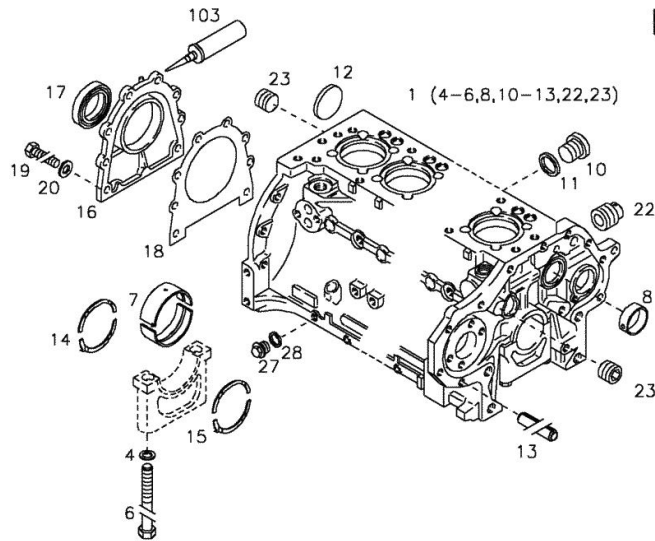

001 ©

1	04232848	1	crankcase WITH ITEM (4-6,8,10-13,22-23)
4	01218426	14	washer H 002308-15 X23X1,5 -A4C
6	04156058	14	screw
7	04231467	7	half-bushing NORMAL (1) MM RD, UNDERSIZE STEP ITEM 2 REPAIR BEARING FOR INSIDE AND OUTSIDE SEE ITEM(3) (1) = 70.00 MM (2) = 950-955 (3) = 964
8	04156548	1	bushing
10	01110422	7	screw DIN 000908-M12X1,5-ST
11	01118673	7	oil seal DIN 007603-A 12 X 15,5 -CU
12	01216240	1	disc
13	01167266	2	bush H 002341-B11X16
14	02230181	1	shim NORMAL (A) MM RD, FOR OVERSIZED PART SEE POS (B) (A) = 3,00 MM (B) = 956-959
15	02230171	1	shim mm 3.00 NORMAL (A) MM RD, FOR OVERSIZED PART SEE POS (B)

Section: ENGINE
CRANKCASE

Fig.	P/n	QTY	Name
------	-----	-----	------

(A) = 3,00 MM

(B) = 960-963

16	02234870	1	cover
17	04232267	1	special oil seal
18	03362337	1	gasket
19	01137083	8	screw ISO 004017-M 8 X 20 - 8.8-GESCHW.
20	01132562	8	washer DIN 000125-A 8,4-140HV
22	01215235	7	plug
23	01179155	5	screw H 002812-906-M20X1,5-ST-A4C-PRE 5
27	01118998	2	screw DIN 007604-CM10X1 -ST-A4C
28	01118659	2	oil seal DIN 007603-A 10 X 13,5 -CU
103	01016120		compound 1 kg H 000699-DEUTZ DW 47- 310 ML
950	03362380	5	bearing 1ST UNDERSIZE 69.75 MM
951	03362381	5	bearing 2ND UNDERSIZE 69.50 MM
952	03362382	5	bearing 3RD UNDERSIZE 69.25 MM
953	03362383	5	bearing 4TH UNDERSIZE 69.00 MM
954	03362384	5	bearing 5TH UNDERSIZE 68.75 MM
955	03362385	5	bearing 6TH UNDERSIZE 68.50 MM
956	02230182	1	shim 1ST OVERSIZE 3.25 MM
957	02230183	1	shim 2ND OVERSIZE 3.50 MM
958	02230184	1	shim 3RD OVERSIZE